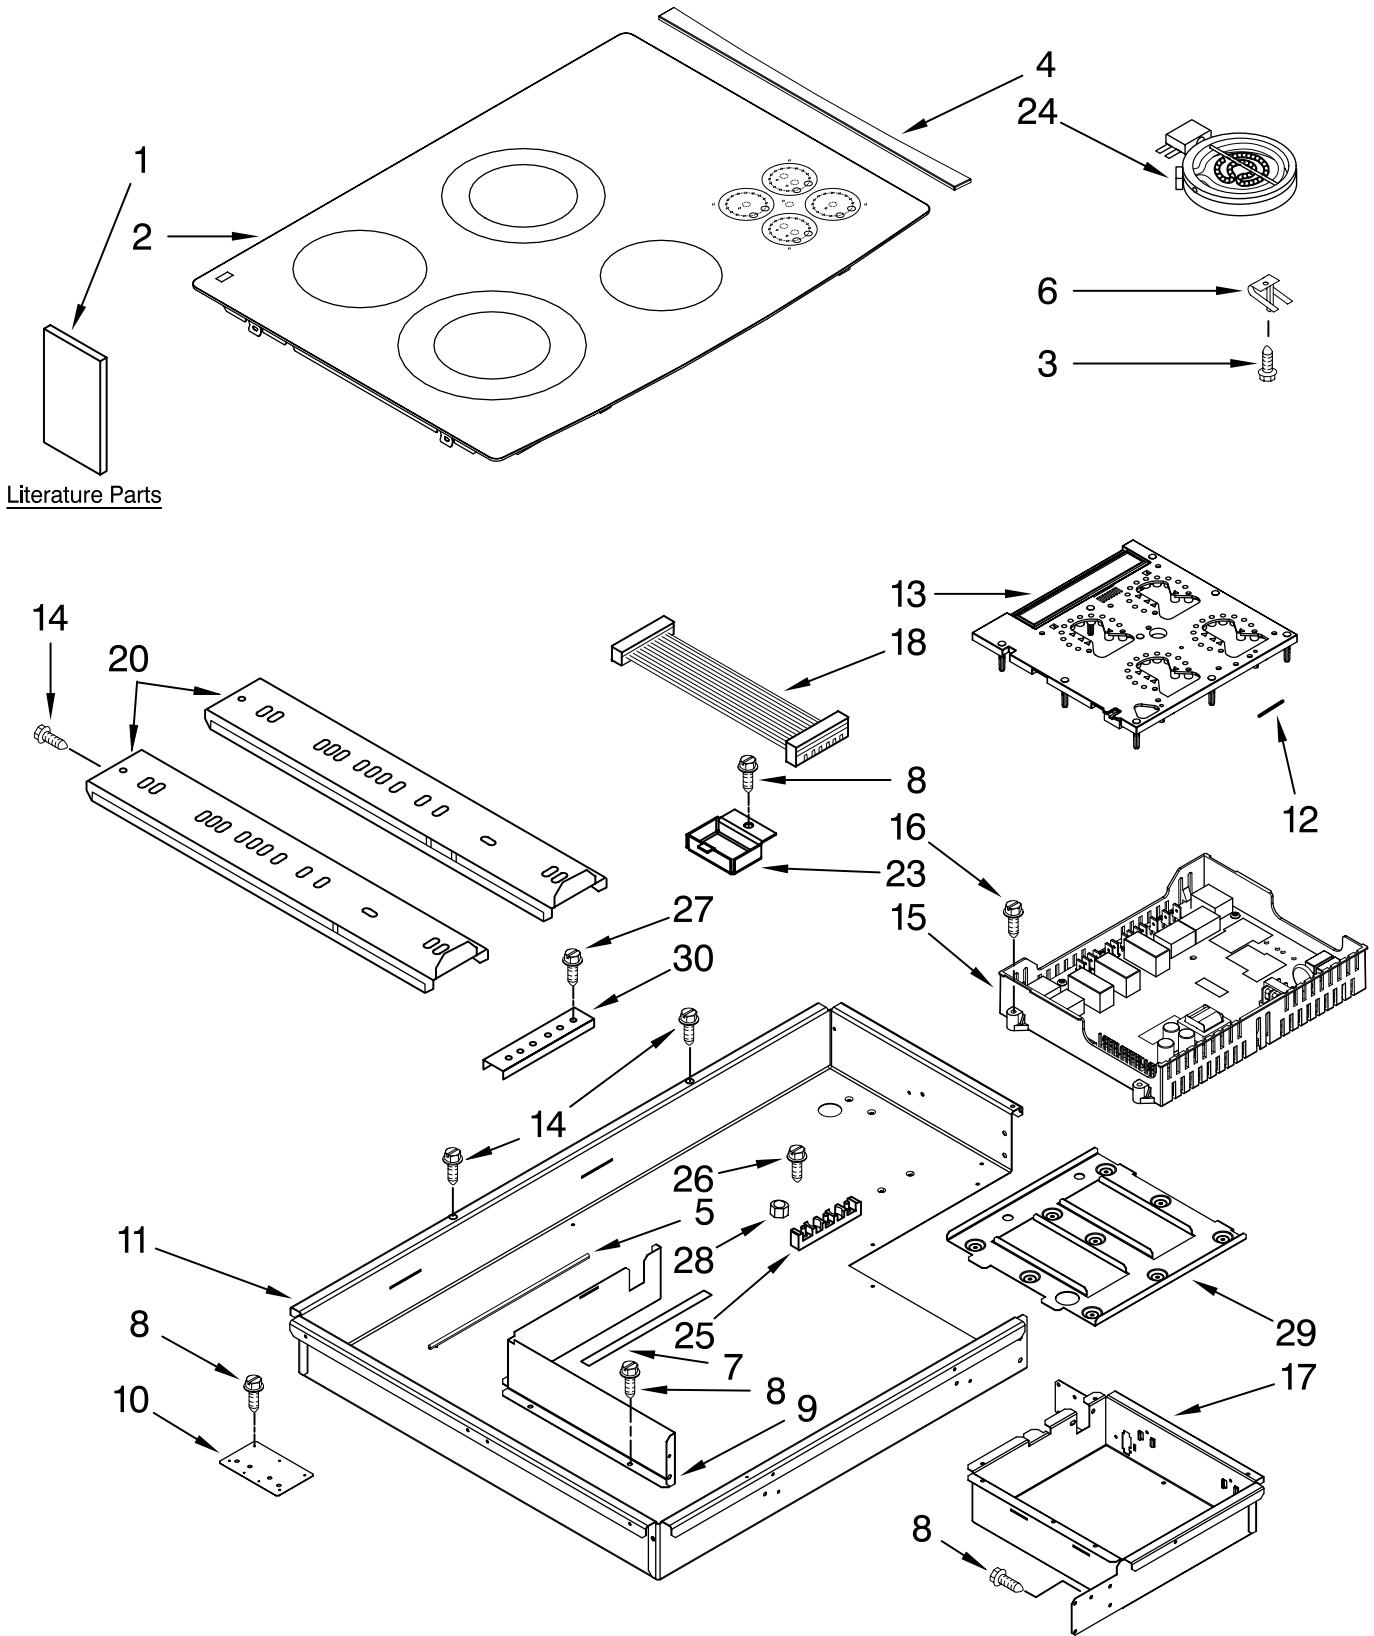

COOKTOP PARTS

For Models: GJC3055RB01, GJC3055RP01, GJC3055RS01
(Black) (Pure White) (S.Steel)

30" ELECTRIC
BUILT-IN
TAP TOUCH COOKTOP

Literature Parts

FOR ORDERING INFORMATION REFER TO PARTS PRICE LIST

COOKTOP PARTS

For Models: GJC3055RB01, GJC3055RP01, GJC3055RS01
 (Black) (Pure White) (S.Steel)

Illus. No.	Part No.	DESCRIPTION
1		Literature Parts
	8286066	Installation Instructions
	8286285	Tech Sheet
	8286614	Use & Care Guide
		Safer Cooking Tips
	3191638	English
	9759133	French
2		Cooktop, Glass
	8285971	Black
	8286003	White
	8286005	Stainless Steel
3	246119	Screw
4		Trim, Cooktop (S.Steel Mdl Only)
	8285990	LH
	8285991	RH
5	8285240	Seal, Heat
6	9759094	Spring Locator (8)
7	8285426	Seal, Foam
8	3196160	Screw
9	8286577	Wall, Inside
10	8286535	Bracket, Bottom
11	8286554	Box, Burner
12	3192439	Seal, Switch
13		Board, Control
	8286133	Black & S.Steel Models
	8286134	Pure White Model
14	3196537	Screw
15	8285917	Board, Power
16	4449745	Screw
17	8286575	Box, Touch Control
18	8285319	Cable Ass'y
20	8286585	Rail, Element (2)
23	8285593	Cover, Harness
24		Element, Surface
	8285230	1200W RF
	8285938	2000/1000W RR
	8285845	2500/1200W LF
	4453907	1500W LR
25	4449868	Block, Terminal
26	3196163	Screw, 10-16 x 7/8
27	3400093	Screw
28	112432	Nut, #10-32 Hex
29	9757815	Support, Module
30	4455917	Bracket, Mounting

FOR ORDERING INFORMATION REFER TO PARTS PRICE LIST

OPTIONAL PARTS (NOT INCLUDED)

For Models: GJC3055RB01, GJC3055RP01, GJC3055RS01
(Black) (Pure White) (S.Steel)

<u>Illus. No.</u>	<u>Part No.</u>	<u>DESCRIPTION</u>
-------------------	-----------------	--------------------