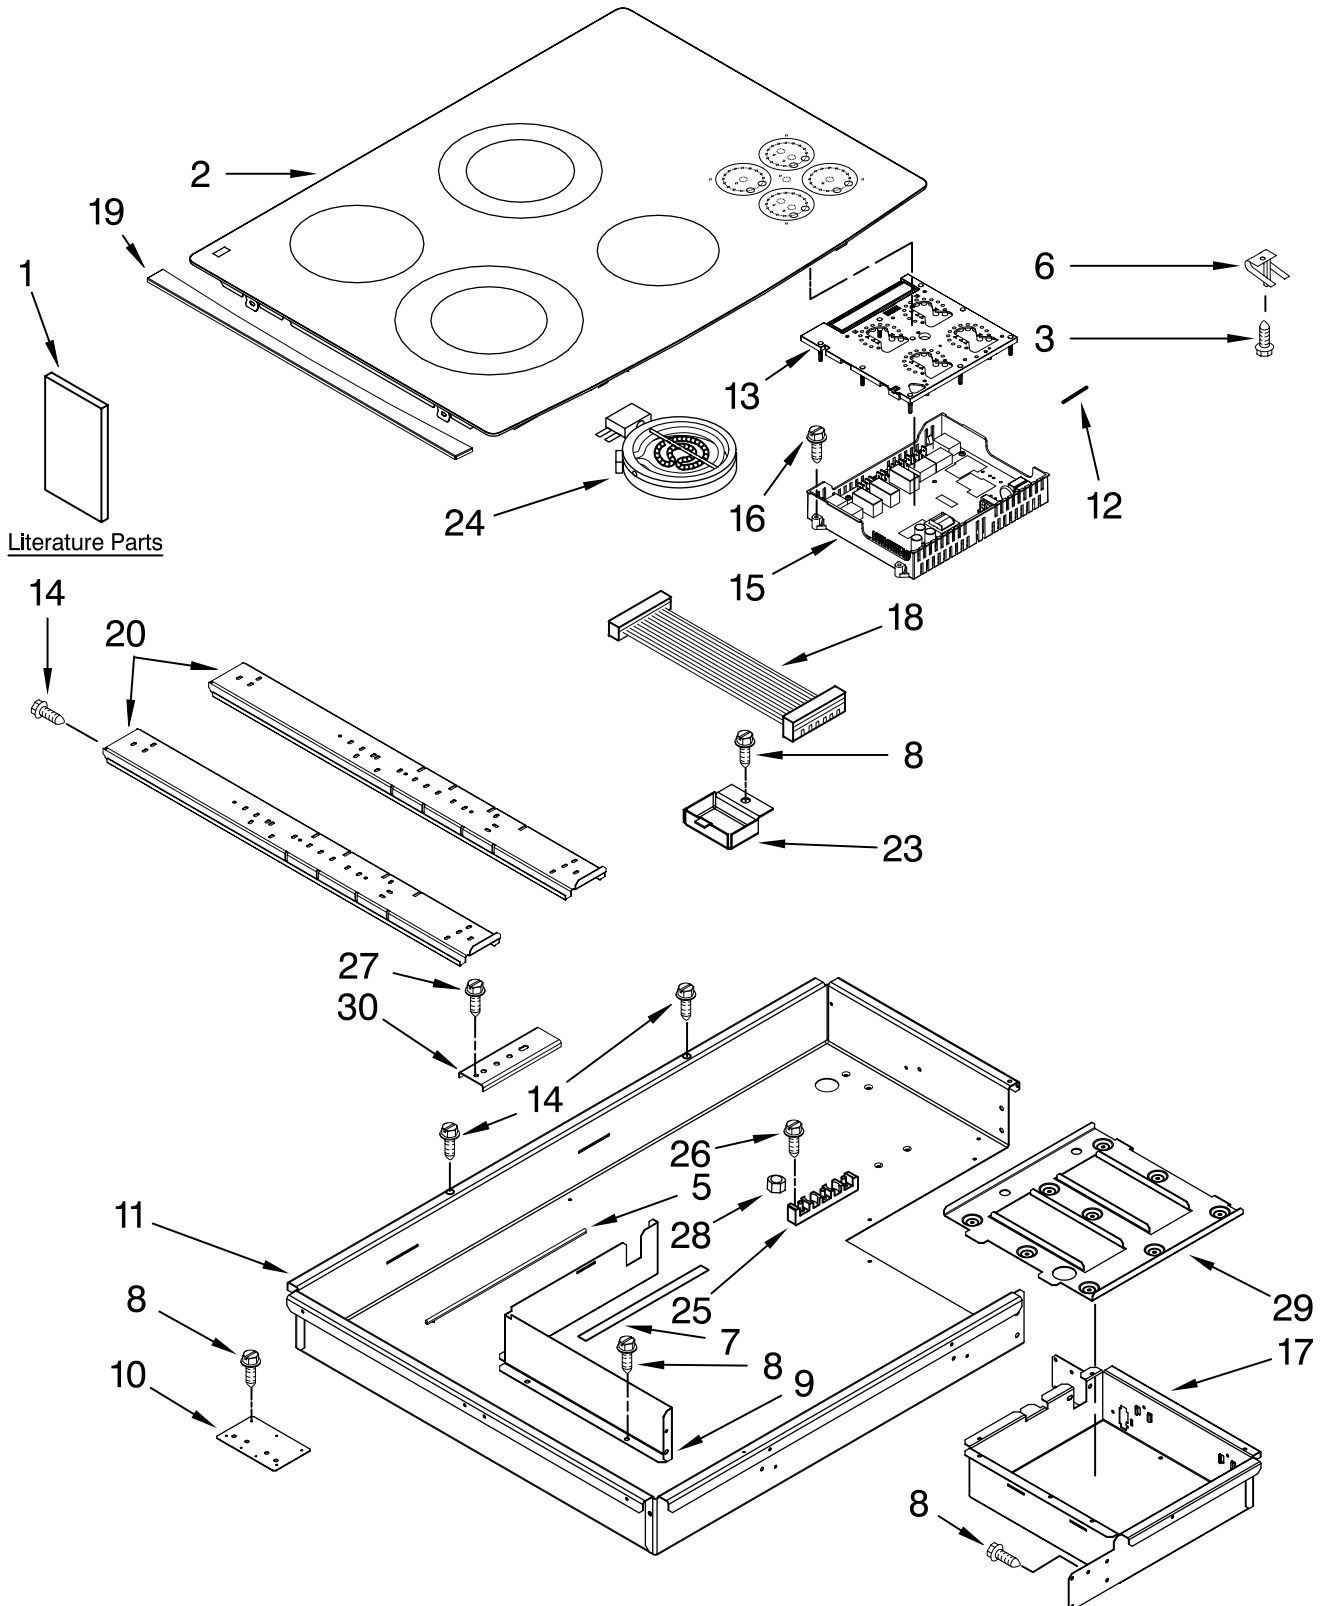

COOKTOP PARTS

For Models: GJC3055RB03, GJC3055RP03, GJC3055RS03
(Black) (Pure White) (Stainless)

30" ELECTRIC
BUILT-IN
TAP TOUCH COOKTOP

FOR ORDERING INFORMATION REFER TO PARTS PRICE LIST

COOKTOP PARTS

For Models: GJC3055RB03, GJC3055RP03, GJC3055RS03
(Black) (Pure White) (Stainless)

Illus. No.	Part No.	DESCRIPTION
1		Literature Parts Installation Instructions
	8286066	Cooktop
	8304571	Undercounter Oven
	8286285	Tech Sheet
	8286614	Use & Care Guide Safer Cooking Tips
	3191638	English
	9759133	French
2		Cooktop, Glass
	8286937	Black
	8286966	White
	8286965	Stainless
3	246119	Screw (8)
5	8285240	Seal, Heat
6	9759094	Spring Locator (8)
7	8285426	Seal, Foam
8	3196160	Screw
9	8286577	Wall, Inside
10	8286535	Bracket, Bottom
11	8286554	Box, Burner
12	3192439	Seal, Limiter (4)
13		Control, Burner Module
	8286133	Black
	8286134	White
14	3196537	Screw
15	8286643	Control, Appliance Manager
16	4449745	Screw
17	8286575	Box, Control
18	8285319	Cable Assembly
19		Trim, Cooktop (Stainless Only)
	W10142238	Right
	W10142237	Left
20	9763517	Rail, Element
23	8285593	Cover, Harness
24		Element, Surface
	8285230	1200W RF
	8285938	2000/1000W RR
	8285845	2500/1200W LF
	4453907	1500W LR
25	4449868	Block, Terminal
26	3196163	Screw
27	3400093	Screw
28	112432	Nut
29	9757815	Support, Module
30	4455917	Bracket, Mounting