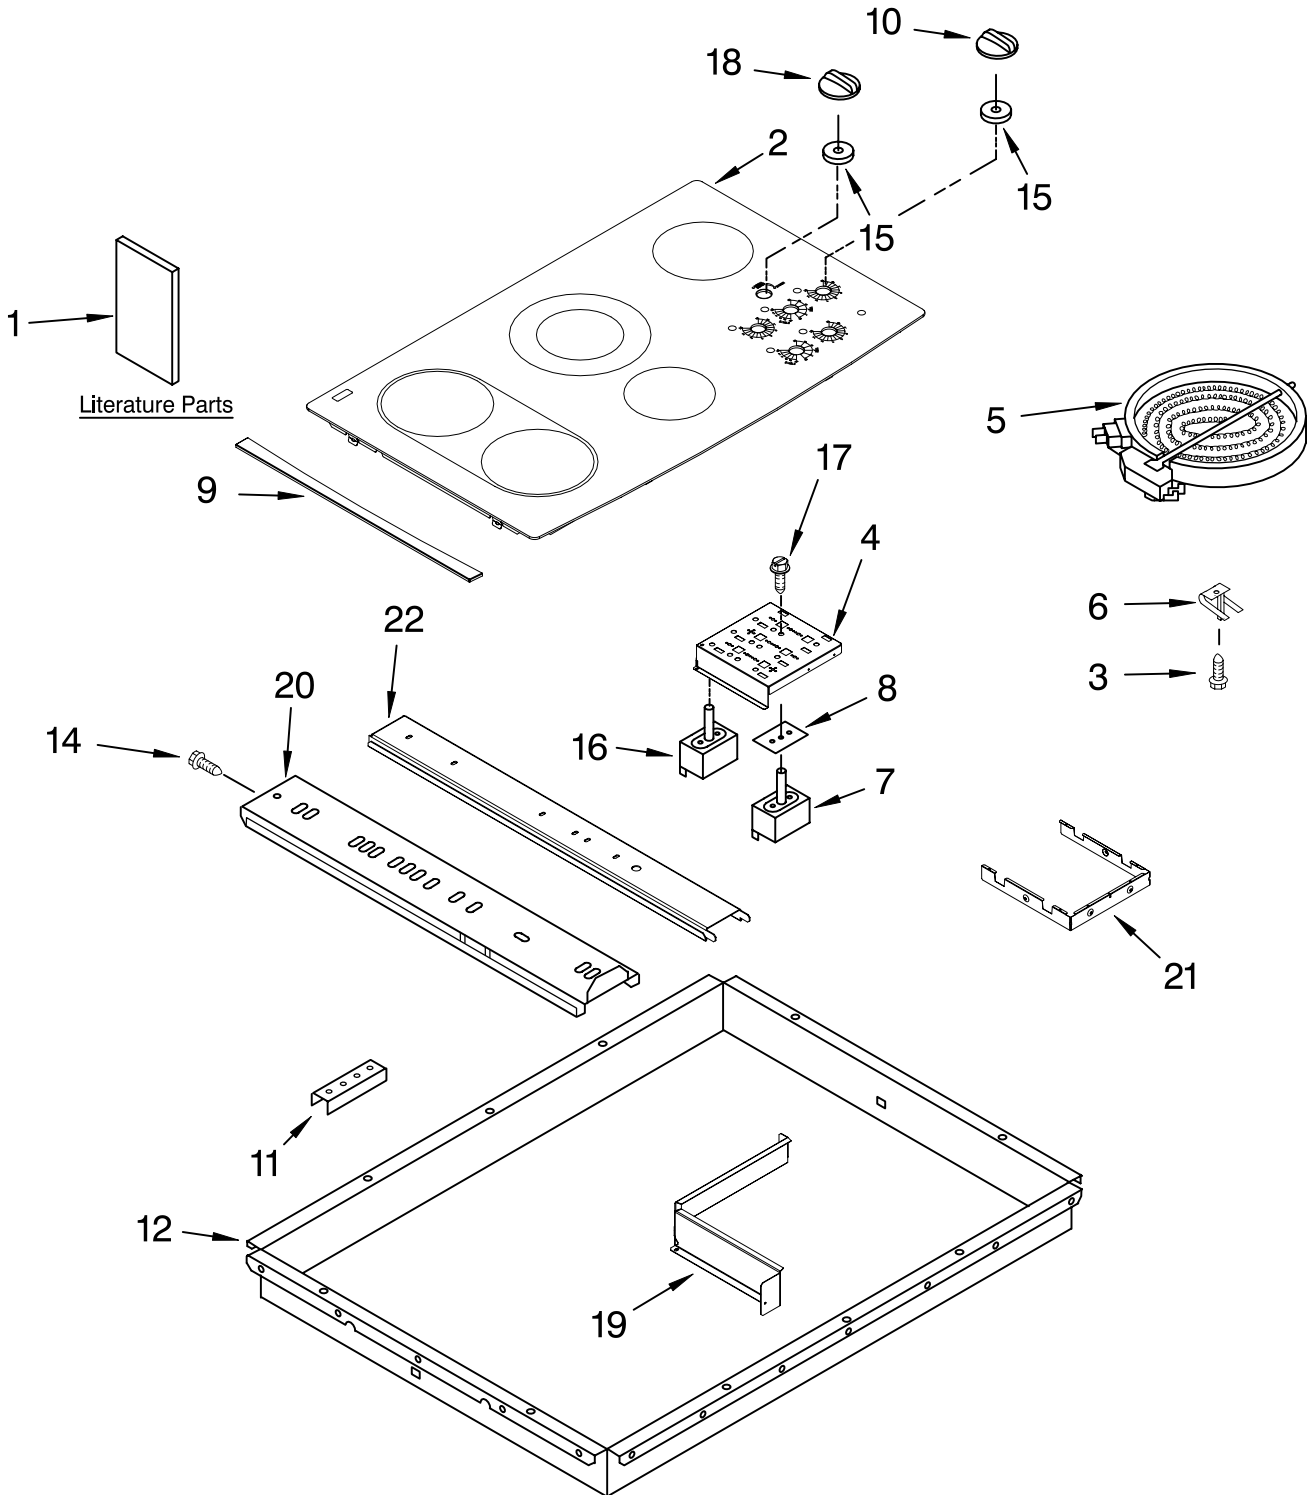

COOKTOP PARTS

For Models: GJC3634RB00, GJC3634RS00, GJC3634RC00, GJC3634RP00
(Black) (S.Steel) (Pure Biscuit) (Pure White)

36" ELECTRIC
BUILT-IN COOKTOP

FOR ORDERING INFORMATION REFER TO PARTS PRICE LIST

COOKTOP PARTS

For Models:GJC3634RB00,GJC3634RS00,GJC3634RC00,GJC3634RP00

(Black) (S.Steel) (Pure Biscuit) (Pure White)

Illus. No.	Part No.	DESCRIPTION	Illus. No.	Part No.	DESCRIPTION	Illus. No.	Part No.	DESCRIPTION
1		Literature Parts	7		Switch, Infinite	18		Knob, Accusimer
	8286066	Installation		3191050	RR Burner		8286044BL	Black
		Instructions		9759474	LF Burner		8286044WH	White
	8286288	Use & Care Guide		3191049	RF & LR		8286044BT	Biscuit
	8286342	Wiring Diagram			Burners	19	8285950	Shield, Heat
	3191638	Safer Cooking Tips		8286517	Warm Zone			Control
2		Cooktop & Bracket	8	3192439	Seal, Switch Cover		3191839	Seal, Heat
		Assembly	9		Trim, Cooktop	20	8285962	Rail, Element
	8285973	Black			(S.Steel Mdl Only)		3183956	Seal, Switch
	8286026	S.Steel		8285990	LH			Cover
	8286024	White		8285991	RH	21	8285817	Shield, Heat
	8286025	Biscuit	10		Knob, Control (4)		3196537	Screw
3	246119	Screw (8)		8286043BL	Black	22	8286345	Rail, Element
4	8285929	Bracket, Switch		8286043WH	White			
		Mounting		8286043BT	Biscuit			
5		Element, Surface	11	4455917	Bracket, Mounting	Following Parts Not Illustrated		
	8523698	1200W – RR		3400093	Screw		3172515	Mtg. Hardware Kit
	8285848	4300W – LF & LR	12	8286556	Box, Burner		4455364	Bracket,
	4453909	1200/2500W – CR	14	3196537	Screw			Support (6)
	8523700	100W (Warm Elem)	15	8285469	Seal, Switch			
6	9759094	Spring,Locator (8)			Shaft (4)			
			16	8285139	Switch, Rotary			
					(Accusimer)			
			17	311865	Screw			

FOR ORDERING INFORMATION REFER TO PARTS PRICE LIST

OPTIONAL PARTS

For Models:GJC3634RB00,GJC3634RS00,GJC3634RC00,GJC3634RP00
(Black) (S.Steel) (Pure Biscuit) (Pure White)

<u>Illus. No.</u>	<u>Part No.</u>	<u>DESCRIPTION</u>
-------------------	-----------------	--------------------