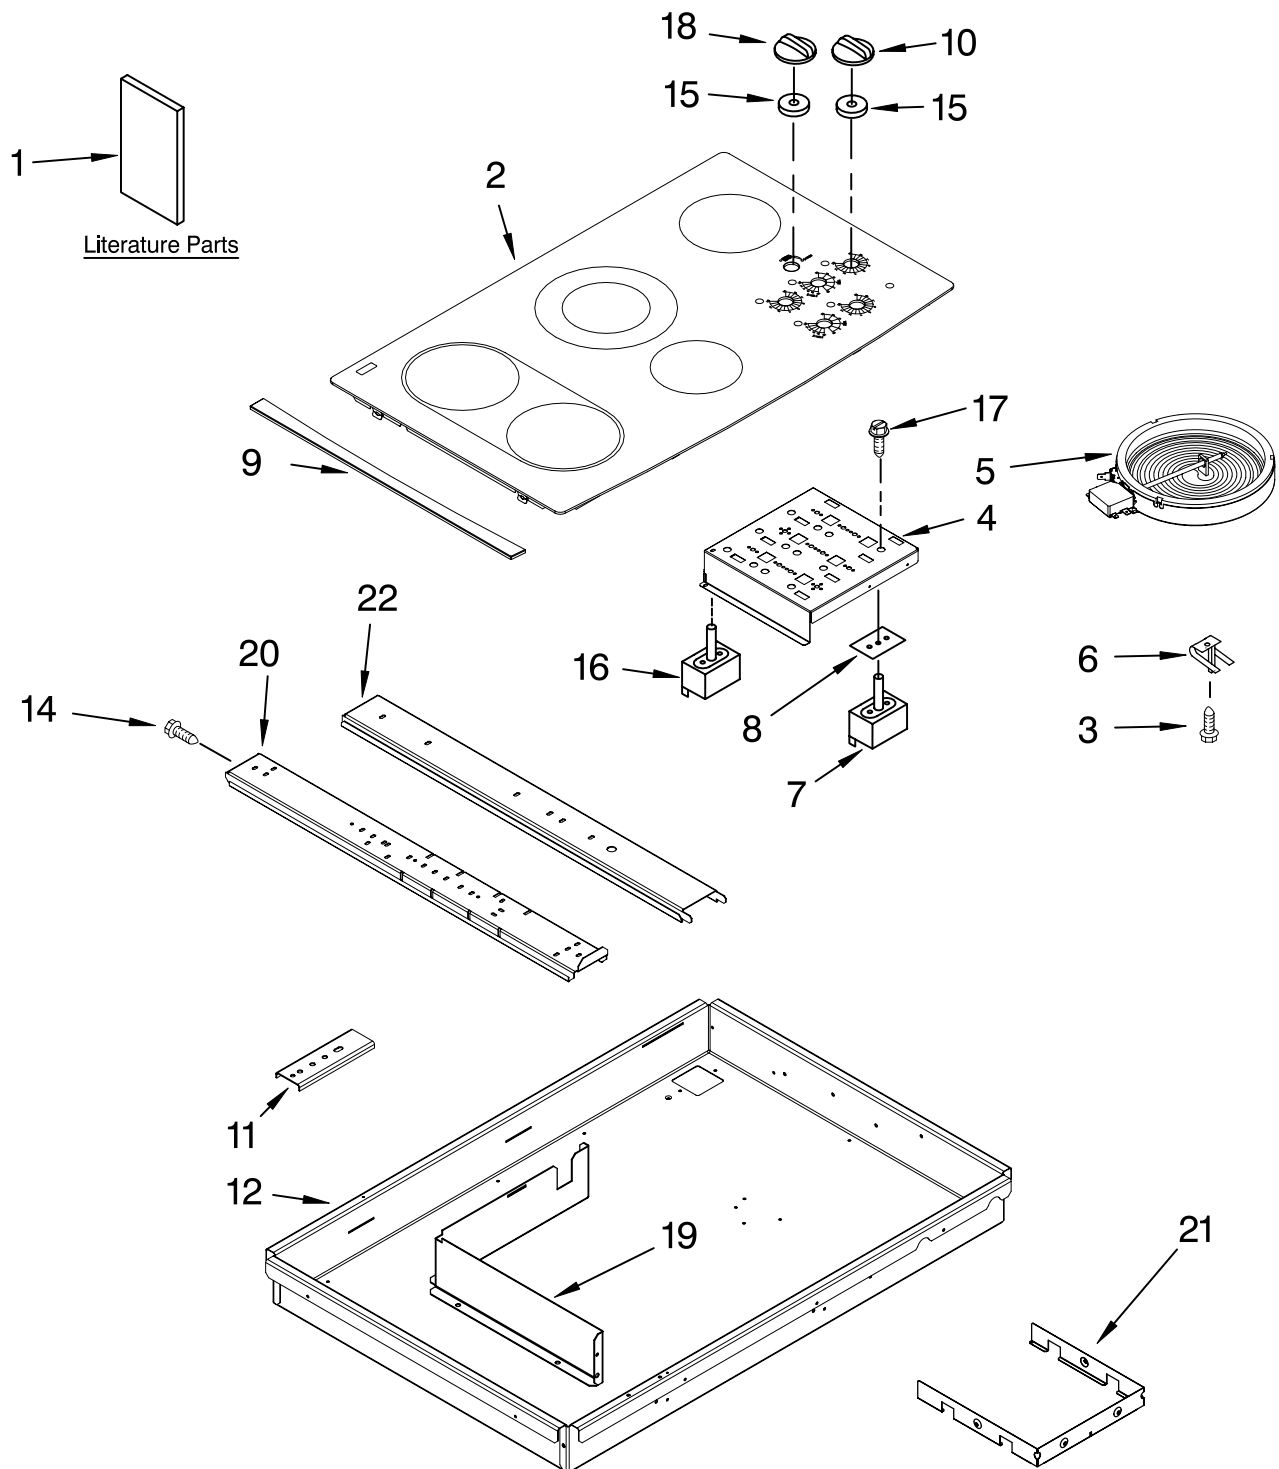

# COOKTOP PARTS

For Models: GJC3634RB01, GJC3634RS01, GJC3634RC01, GJC3634RP01  
(Black) (S.Steel) (Pure Biscuit) (Pure White)

36" ELECTRIC  
BUILT-IN COOKTOP

FOR ORDERING INFORMATION REFER TO PARTS PRICE LIST

# COOKTOP PARTS

For Models: GJC3634RB01, GJC3634RS01, GJC3634RC01, GJC3634RP01  
(Black) (S.Steel) (Pure Biscuit) (Pure White)

Illus. No.	Part No.	DESCRIPTION	Illus. No.	Part No.	DESCRIPTION	Illus. No.	Part No.	DESCRIPTION
1		Literature Parts	6	9759094	Spring, Locator (8)	16	8285139	Switch, Rotary (Accusimer)
	8286066	Installation Instructions	7		Switch, Infinite	17	311865	Screw
	8286614	Use & Care Guide		3191050	RR Burner	18		Knob, Accusimer
	8286342	Wiring Diagram		9759474	LF Burner		8286044BL	Black
	3191638	Safer Cooking Tips		3191049	RF & LR Burners		8286044WH	White
	9759133	Safer Cooking Tips		8286517	Warm Zone		8286044BT	Biscuit
2		Cooktop & Bracket Assembly	8	3192439	Seal, Switch Cover	19	8285950	Shield, Heat Control
	9762699	Black	9		Trim, Cooktop (S.Steel Mdl Only)		3191839	Seal, Heat
	9762702	S.Steel		8285990	LH	20	8286585	Rail, Element
	9762700	White		8285991	RH	21	8285817	Shield, Heat
	9762701	Biscuit	10		Knob, Control (4)		3196537	Screw
3	246119	Screw (8)		8286043BL	Black	22	8286345	Rail, Element
4	8285929	Bracket, Switch Mounting		8286043WH	White	<hr/> <b>Following Parts Not Illustrated</b> <hr/>		
5		Element, Surface		8286043BT	Biscuit			
	8523698	1200W – RR	11	4455917	Bracket, Mounting		3172515	Mtg. Hardware Kit
	8285848	4300W – LF & LR		3400093	Screw		4455364	Bracket, Support (6)
	4453909	1200/2500W – CR	12	8286556	Box, Burner			
	8523700	100W (Warm Elem)	14	3196537	Screw			
			15	8285469	Seal, Switch Shaft (4)			