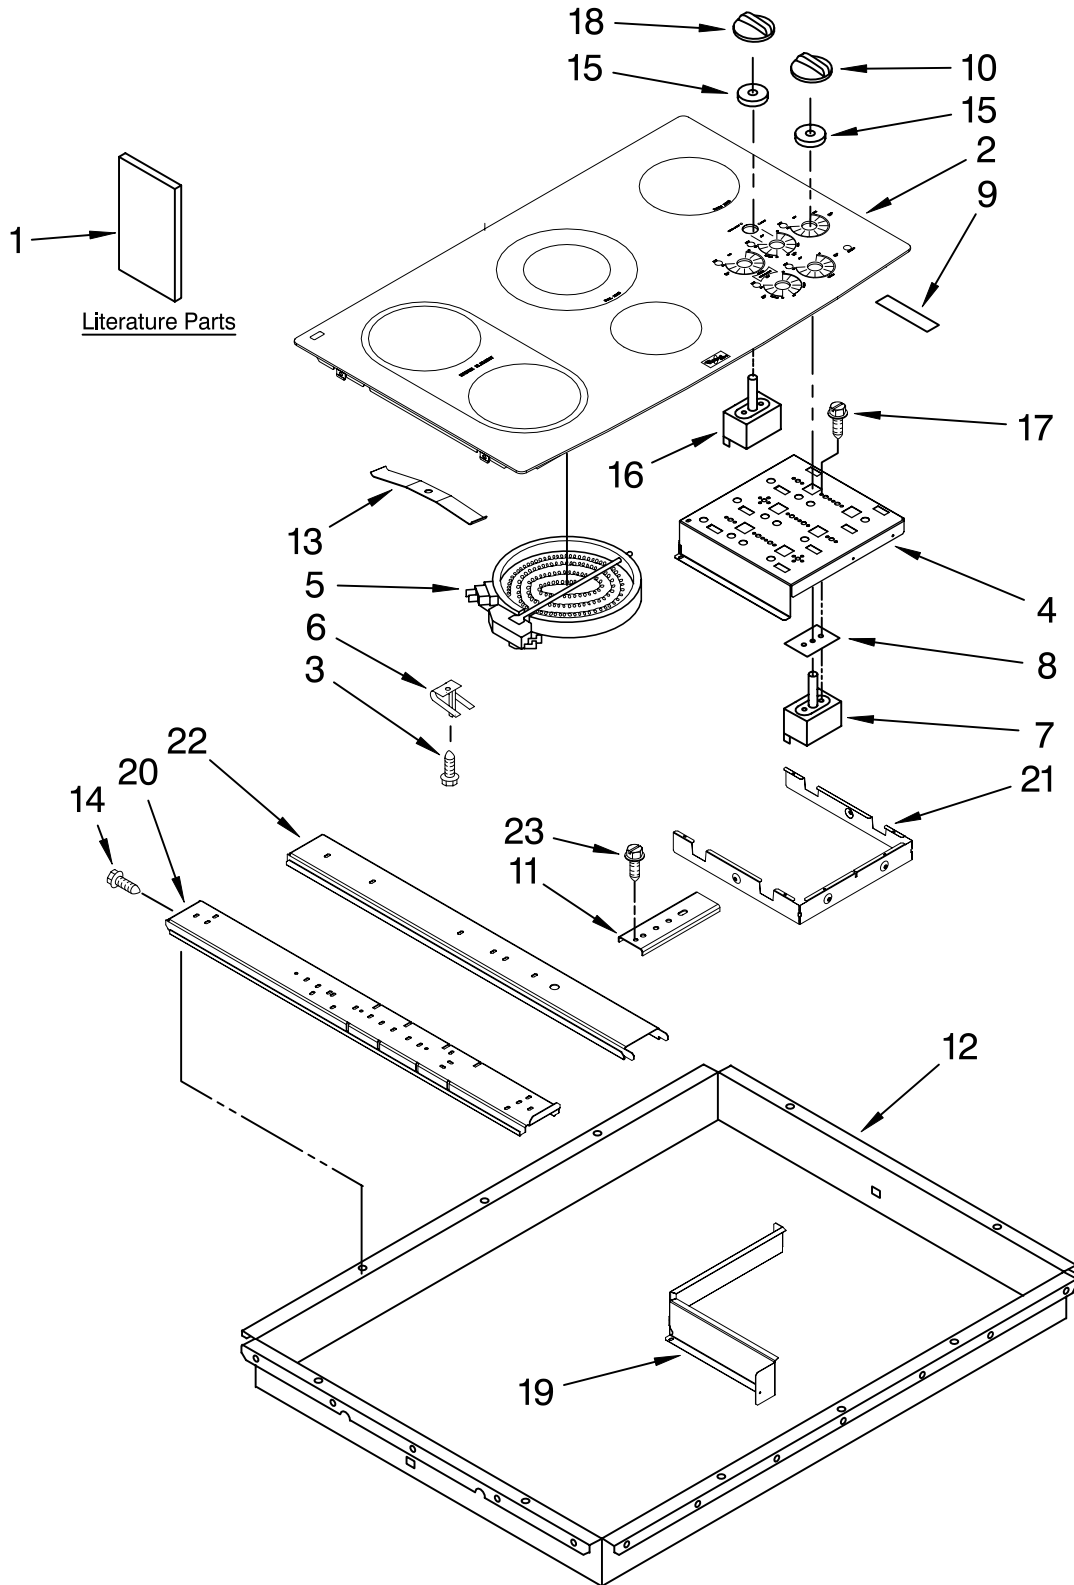

# COOKTOP PARTS

For Models: GJC3634RP02, GJC3634RB02, GJC3634RC02, GJC3634RS02  
(Pure White) (Black) (Pure Biscuit) (Stainless)

36" ELECTRIC  
BUILT-IN COOKTOP

FOR ORDERING INFORMATION REFER TO PARTS PRICE LIST

# COOKTOP PARTS

For Models: GJC3634RP02, GJC3634RB02, GJC3634RC02, GJC3634RS02  
(Pure White) (Black) (Pure Biscuit) (Stainless)

Illus. No.	Part No.	DESCRIPTION	Illus. No.	Part No.	DESCRIPTION	Illus. No.	Part No.	DESCRIPTION			
1	8286066	Literature Parts Installation, Instructions	6	9759094	Spring, Locator (8)	16	9762441	Switch, Rotary Accusimer			
	8304571	Installation, Undercounter	7		Switch, Infinite		17	311865	Screw		
	8286614	Use & Care Guide		3191050	RR Burner		18		Knob, Accusimer		
	8286342	Wiring Diagram		9759474	LF Burner			8286044WH	White		
	3191638	Safer Cooking Tips		3191049	RF & LR Burners			8286044BL	Black		
	9759133	English		8286517	Warm Zone			8286044BT	Biscuit		
		French	8	3183956	Seal, Switch Cover (6)		19	8285950	Shield, Heat Control		
			9	3192439	Seal, Limiter (5)				3191839	Seal, Heat	
	2		Cooktop & Bracket Assembly	10				Knob, Control (5)		9763517	Rail, Element
		W10048620	White		8286043WH			White		8285817	Shield, Heat
W10048600		Black		8286043BL	Black			3196537	Screw		
W10048610		Biscuit		8286043BT	Biscuit	22		8286345	Rail, Element		
3	246119	Screw (8)	11	4455917	Bracket, Mounting	23		3400093	Screw		
4	8285929	Bracket, Switch Mounting	12	8286556	Box, Burner	Following Parts Not Illustrated					
5		Element, Surface	13	8286582	Spring Clip, Bridge			3172515	Mtg. Hardware Kit		
	8523698	1200W – RR	14	3196537	Screw			4455364	Bracket, Support (6)		
	8285848	4300W – LF & LR	15	8285469	Seal, Switch Shaft (6)		8286642	Tape, Foam			
	4453909	1200/2500W – CR									
	8523700	100W (Warm Elem)									