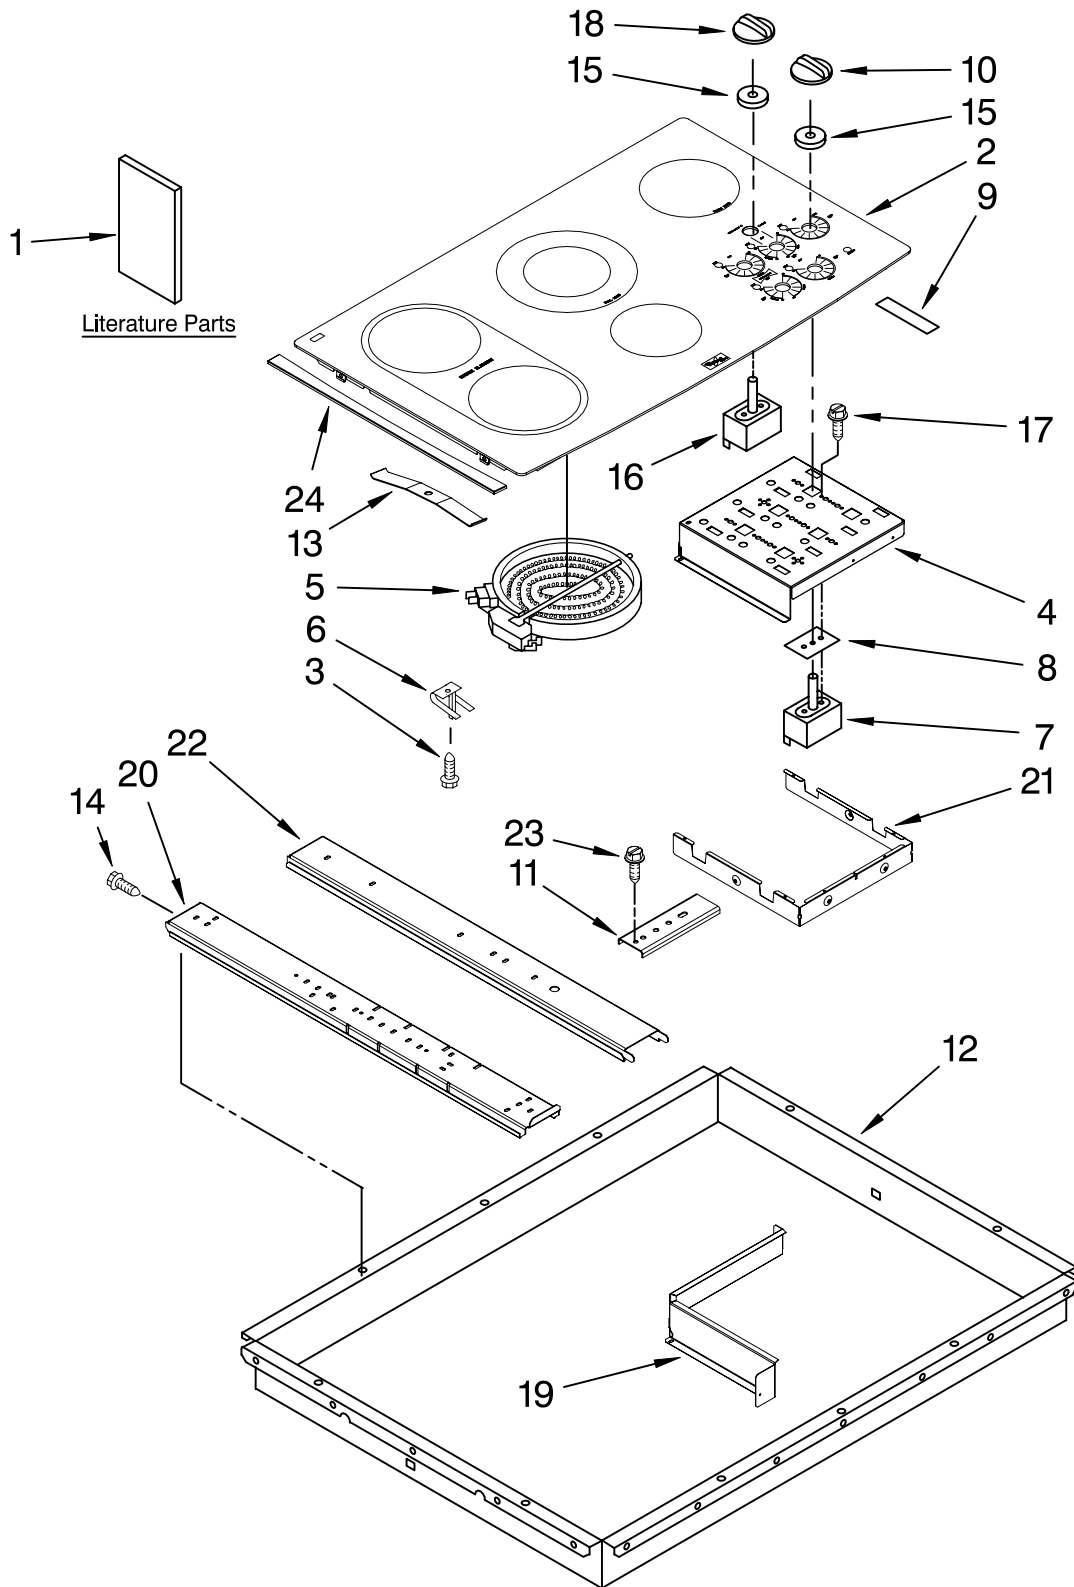

# COOKTOP PARTS

For Models: GJC3634RB03, GJC3634RP03, GJC3634RC03, GJC3634RS03  
(Black) (Pure White) (Pure Biscuit) (Stainless)

36" ELECTRIC  
BUILT-IN COOKTOP

FOR ORDERING INFORMATION REFER TO PARTS PRICE LIST

# COOKTOP PARTS

For Models: GJC3634RB03,GJC3634RP03,GJC3634RC03,GJC3634RS03  
(Black) (Pure White) (Pure Biscuit) (Stainless)

Illus. No.	Part No.	DESCRIPTION	Illus. No.	Part No.	DESCRIPTION	Illus. No.	Part No.	DESCRIPTION
1		Literature Parts	6	9759094	Spring,Locator (8)	17	311865	Screw
	8286066	Installation, Instructions	7		Switch, Infinite	18		Knob, Accusimer
	8304571	Installation, Undercounter		3191050	RR Burner		8286044WH	White
	8286614	Use & Care Guide		9759474	LF Burner		8286044BL	Black
	8286342	Wiring Diagram		3191049	RF & LR Burners		8286044BT	Biscuit
	3191638	Safer Cooking Tips		8286517	Warm Zone	19	8285950	Shield, Heat Control
	9759133	English	8	3183956	Seal, Switch Cover (6)		3191839	Seal, Heat
		French				20	9763517	Rail, Element
2		Cooktop & Bracket Assembly	9	3192439	Seal, Limiter (5)	21	9760762	Shield, Heat
	8286940	Black	10		Knob, Control (5)		3196537	Screw
	8286971	White		8286043WH	White	22	8286345	Rail, Element
	8286970	Biscuit		8286043BL	Black	23	3400093	Screw
3	246119	Screw (8)		8286043BT	Biscuit	24		Trim, Cooktop (Stainless Only)
4	8285929	Bracket, Switch Mounting	11	4455917	Bracket, Mounting		W10142238	Right
5		Element, Surface	12	8286556	Box, Burner		W10142237	Left
	8523698	1200W – RR	13	8286582	Spring Clip, Bridge	<hr/> Following Parts Not Illustrated <hr/>		
	8285848	4300W – LF & LR	14	3196537	Screw		8286642	Tape, Foam
	4453909	1200/2500W – CR	15	8285469	Seal, Switch Shaft (6)			
	8523700	100W (Warm Elem)	16	9762441	Switch, Rotary Accusimer			