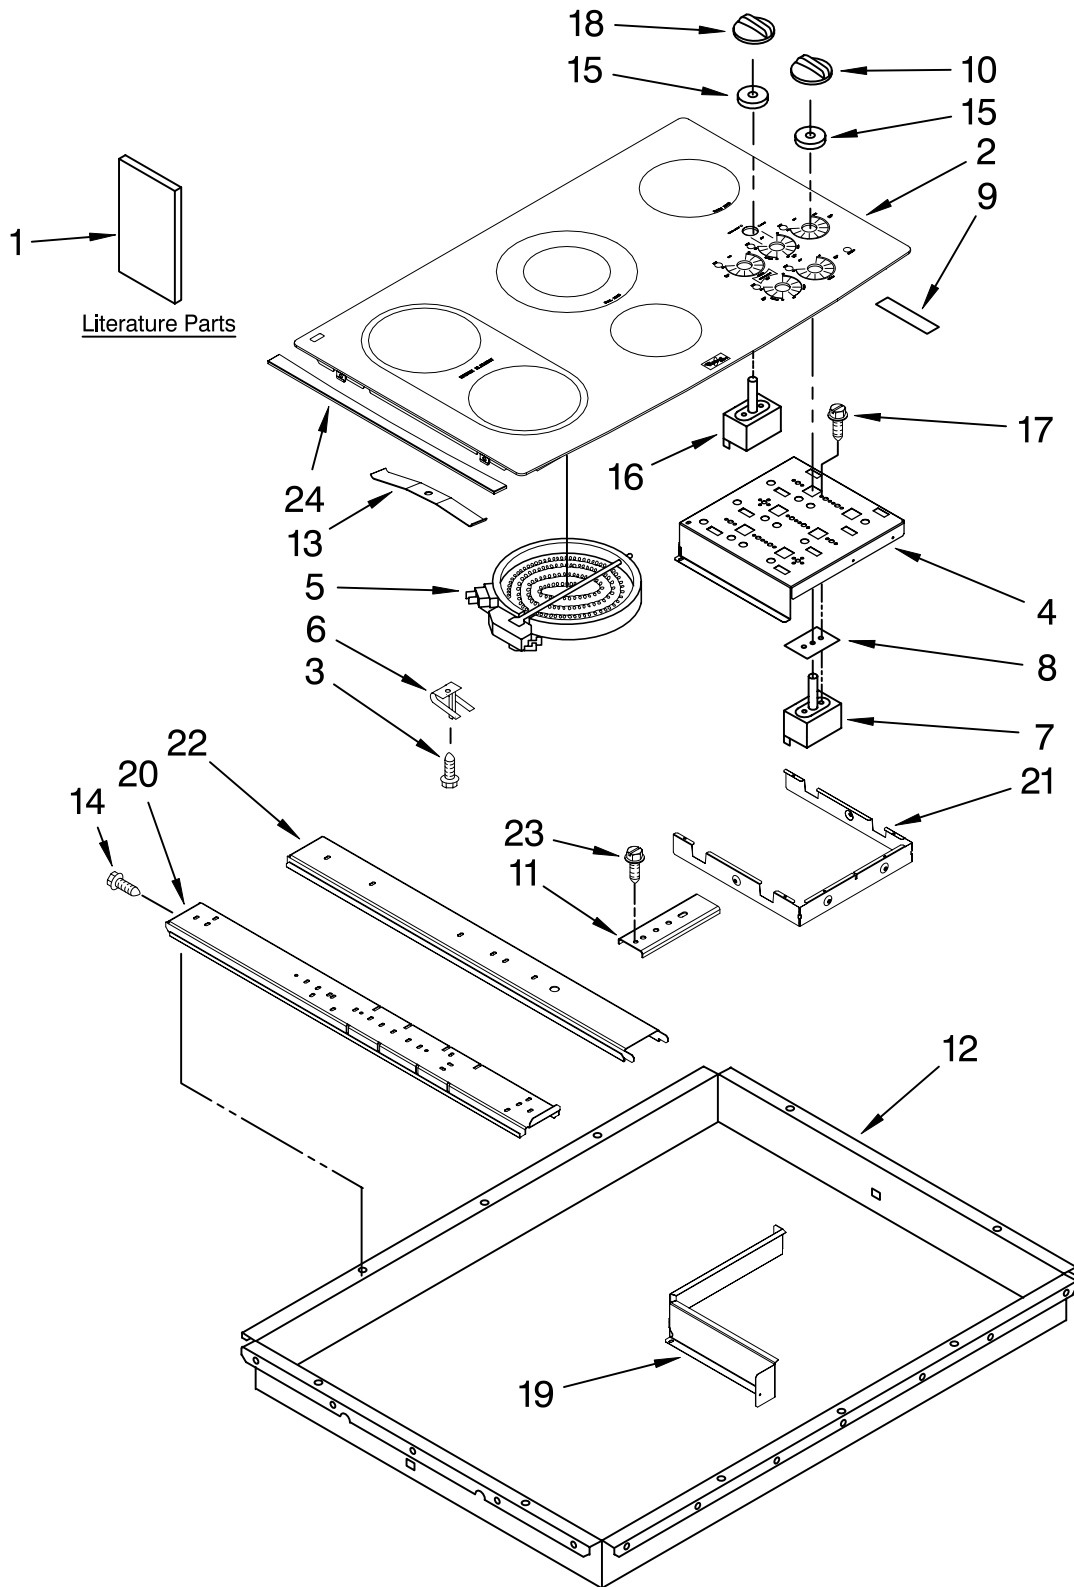

COOKTOP PARTS

For Models: GJC3634RB04, GJC3634RP04, GJC3634RC04, GJC3634RS04
(Black) (Pure White) (Pure Biscuit) (Stainless)

36" ELECTRIC
BUILT-IN COOKTOP

FOR ORDERING INFORMATION REFER TO PARTS PRICE LIST

COOKTOP PARTS

For Models: GJC3634RB04,GJC3634RP04, GJC3634RC04,GJC3634RS04
(Black) (Pure White) (Pure Biscuit) (Stainless)

Illus. No.	Part No.	DESCRIPTION	Illus. No.	Part No.	DESCRIPTION	Illus. No.	Part No.	DESCRIPTION
1		Literature Parts	5		Element, Surface	15	8285469	Seal, Switch Shaft (6)
	8286066	Installation, Instructions		8523698	1200W – RR			
	8304571	Installation, Undercounter		8285848	4300W – LF & LR	16	9762441	Switch, Rotary Accusimer
	W10162165	Use & Care Guide		4453909	1200/2500W – CR			
	8286342	Wiring Diagram	6	8523700	100W (Warm Elem)	17	311865	Screw
	9762761	Safer Cooking Tips English	7	9759094	Spring,Locator (8) Switch, Infinite	18		Knob, Accusimer
	W10065852	French		3191050	RR Burner		8286044WH	White
2		Cooktop & Bracket Assembly		9759474	LF Burner		8286044BL	Black
	W10141000	Black		3191049	RF & LR Burners		8286044BT	Biscuit
	8286971	White		8286517	Warm Zone	19	W10180226	Shield, Heat Control
	W10171630	Biscuit	8	3183956	Seal, Switch Cover (6)		3191839	Seal, Heat
3	246119	Screw (8)	9	3192439	Seal, Limiter (5)	20	9763517	Rail, Element
4	8285929	Bracket, Switch Mounting	10		Knob, Control (5)	21	9760762	Shield, Heat
				8286043WH	White		3196537	Screw
				8286043BL	Black	22	8286345	Rail, Element
				8286043BT	Biscuit	23	3400093	Screw
			11	4455917	Bracket, Mounting	24		Trim, Cooktop (Stainless Only)
			12	8286556	Box, Burner		W10142238	Right
			13	8286582	Spring Clip, Bridge		W10142237	Left
			14	3196537	Screw	Following Parts Not Illustrated		
							8286642	Tape, Foam