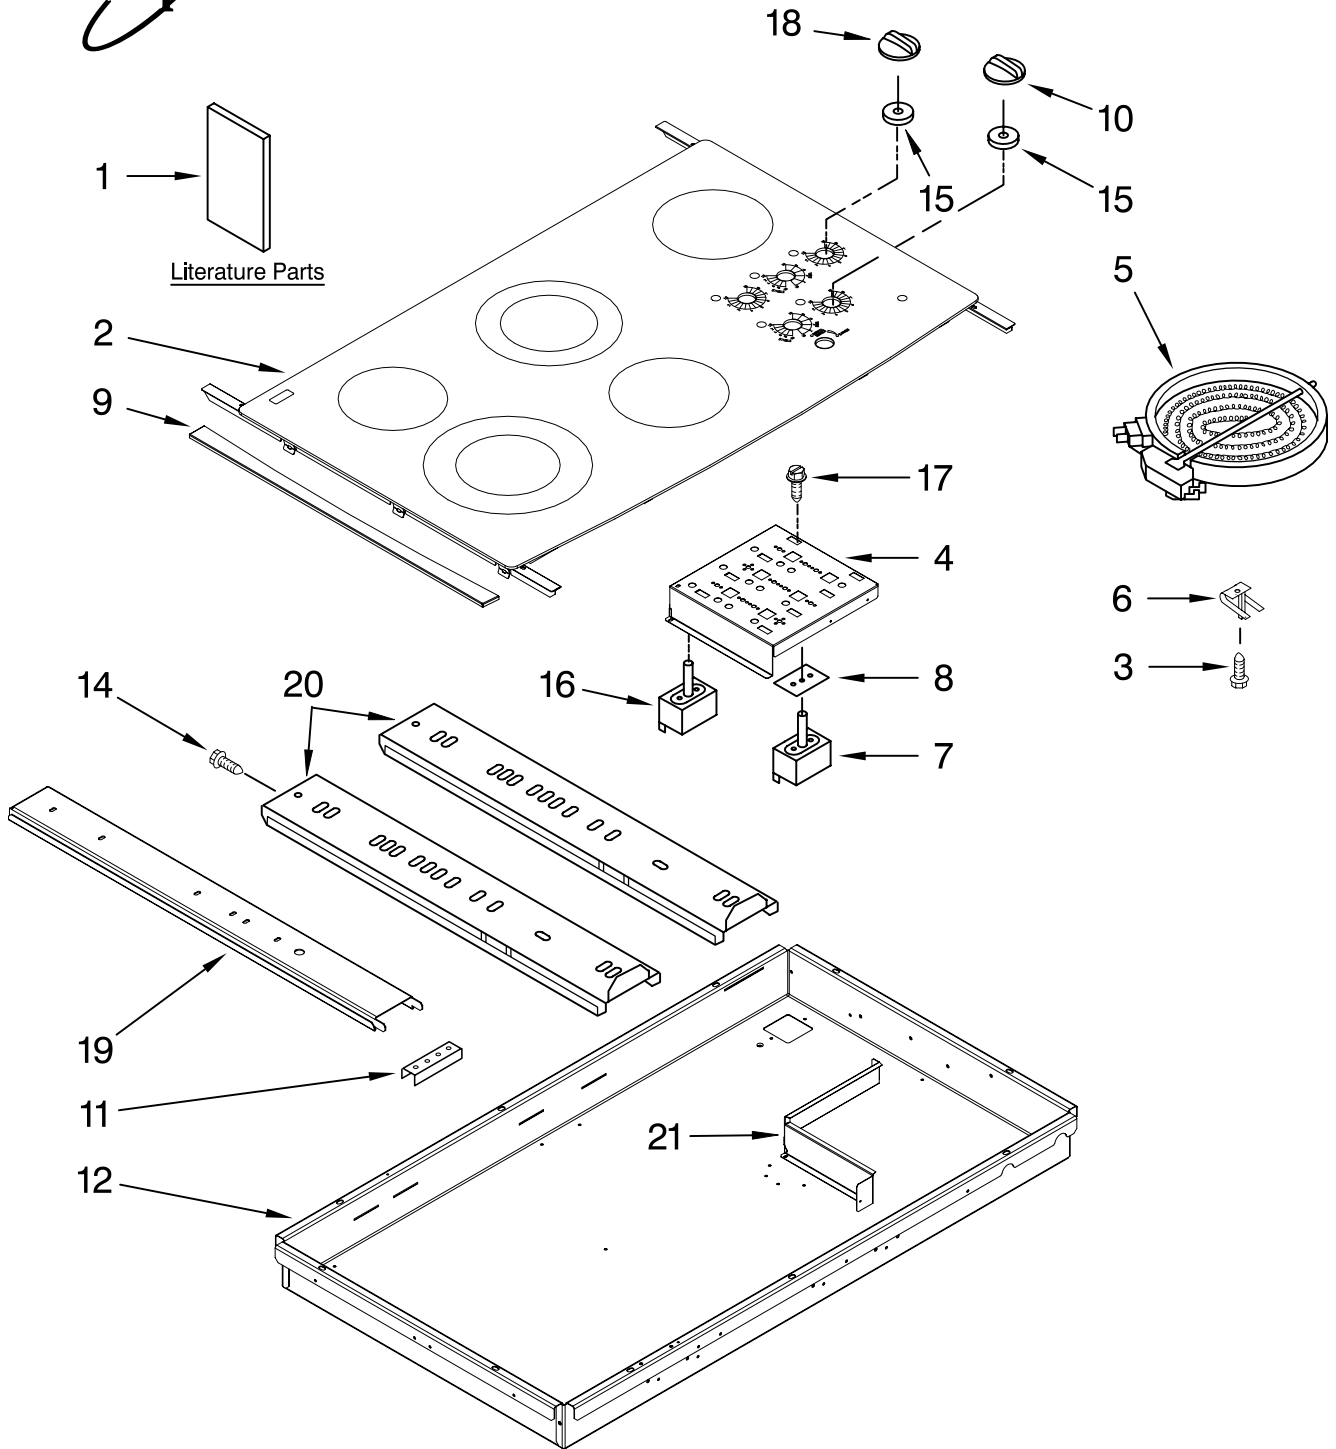

COOKTOP PARTS

For Models: GJC3654RB00, GJC3654RS00, GJC3654RC00, GJC3654RP00
(Black) (S.Steel) (Pure Biscuit) (Pure White)

36" ELECTRIC
CERAN COOKTOP

FOR ORDERING INFORMATION REFER TO PARTS PRICE LIST

COOKTOP PARTS

For Models: GJC3654RB00, GJC3654RS00, GJC3654RC00, GJC3654RP00
(Black) (S.Steel) (Pure Biscuit) (Pure White)

Illus. No.	Part No.	DESCRIPTION	Illus. No.	Part No.	DESCRIPTION	Illus. No.	Part No.	DESCRIPTION
1		Literature Parts	6	9759094	Spring,Locator (8)	16	8285139	Switch, Rotary (Accusimer)
	8286066	Installation Instructions	7		Switch, Infinite	17	311865	Screw
	8286288	Use & Care Guide		9759474	LF & CR Burner	18		Knob, Accusimer
	8286340	Wiring Diagram		3191049	RR & CF Burner		8286044BL	Black
	3191638	Safer Cooking Tips	8	8286517	Warm Zone		8286044WH	White
2		Cooktop & Bracket Assembly	8	3192439	Seal, Switch Cover		8286044BT	Biscuit
	8285975	Black	9		Trim, Cooktop (S.Steel Mdl Only)	19	8286345	Rail, Element
	8286032	S.Steel		8285990	LH	20	8285962	Rail, Element
	8286030	Pure White		8285991	RH	21	8285950	Shield, Heat Control
	8286031	Pure Biscuit	10		Knob, Control (4)		3191839	Seal
3	246119	Screw (8)		8286043BL	Black		3196537	Screw
4	8285929	Bracket, Switch Mounting		8286043WH	White	Following Parts Not Illustrated		
5		Element, Surface		8286043BT	Biscuit		3172515	Mtg. Hardware Kit
	8523698	1200W – RR	11	4455917	Bracket, Mounting		4455364	Bracket, Support (6)
	8523697	1500W – CF		3400093	Screw			
	8285937	2000/1000W – CR	12	8286556	Box, Burner			
	4453909	2500/1200W – LF	14	3196537	Screw			
	8523700	100W (Warm Elem)	15	8285469	Seal, Switch Shaft (4)			

FOR ORDERING INFORMATION REFER TO PARTS PRICE LIST

OPTIONAL PARTS

For Models: GJC3654RB00, GJC3654RS00, GJC3654RC00, GJC3654RP00
(Black) (S.Steel) (Pure Biscuit) (Pure White)

Illus.	Part
No.	No. DESCRIPTION