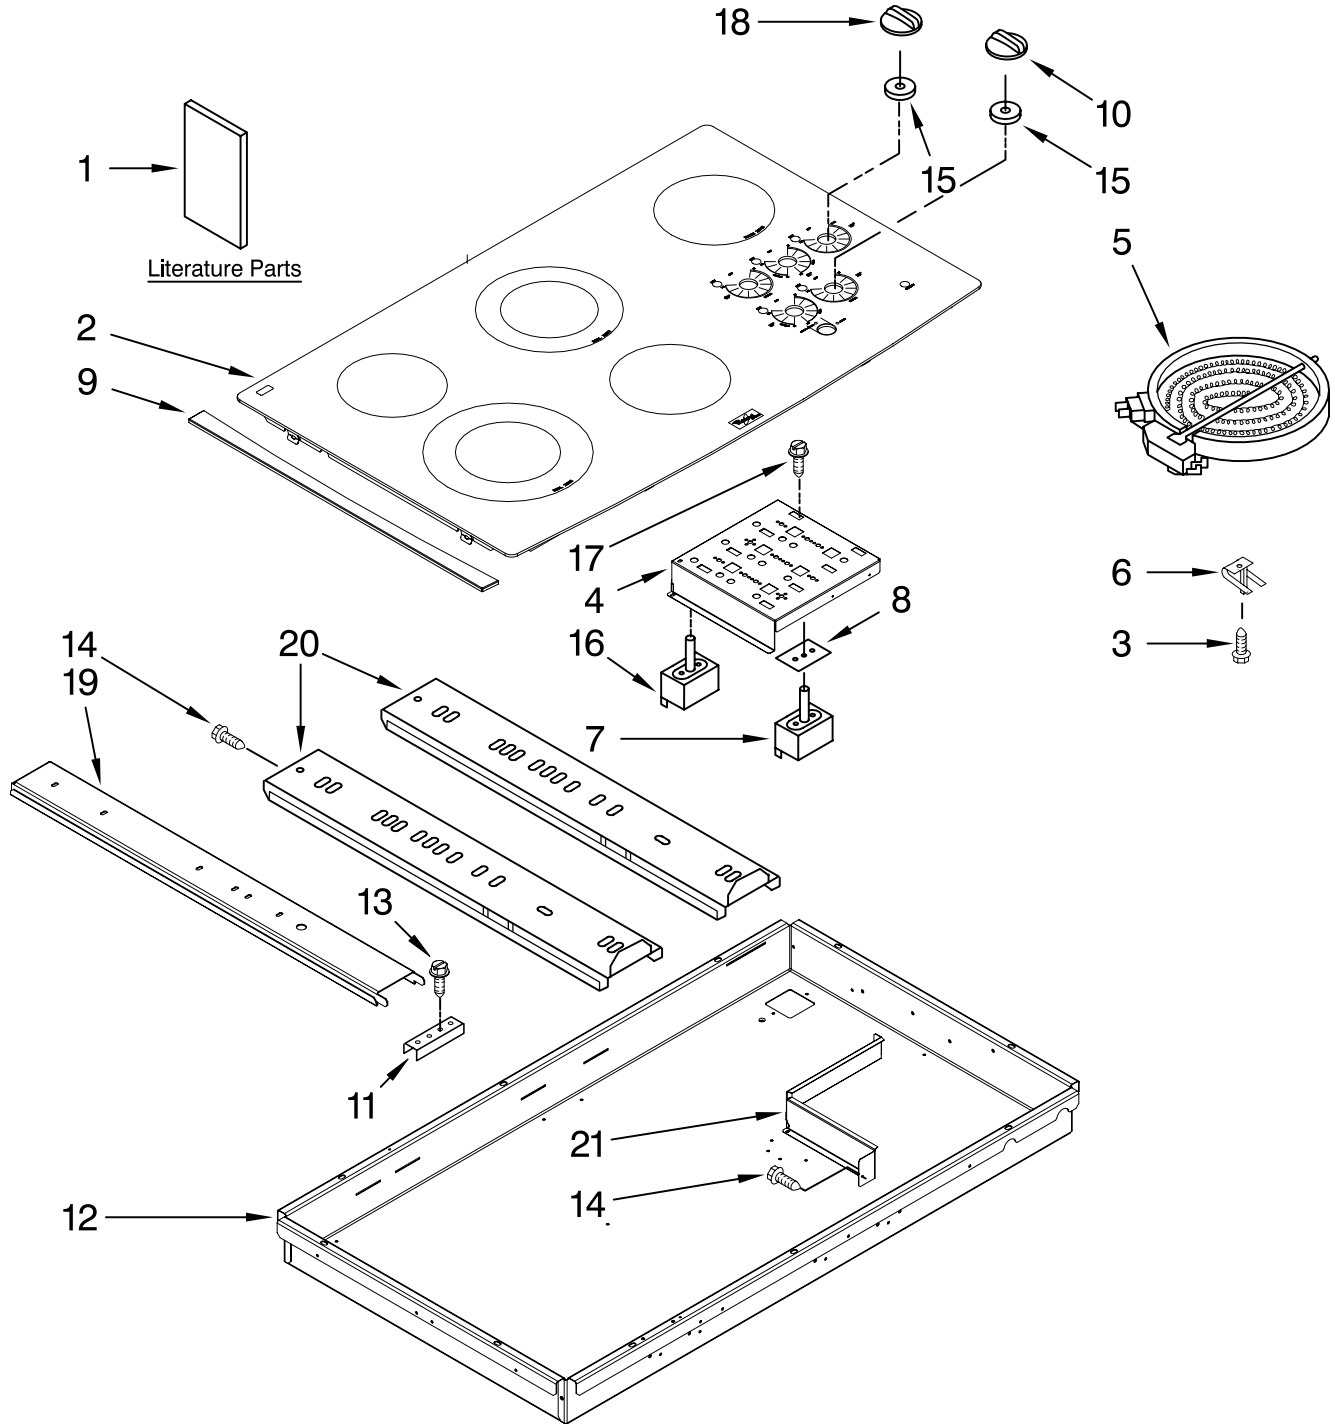

COOKTOP PARTS

For Models: GJC3654RB01, GJC3654RS01, GJC3654RC01, GJC3654RP01
(Black) (S.Steel) (Pure Biscuit) (Pure White)

36" ELECTRIC
CERAN COOKTOP

FOR ORDERING INFORMATION REFER TO PARTS PRICE LIST

COOKTOP PARTS

For Models: GJC3654RB01, GJC3654RS01, GJC3654RC01, GJC3654RP01
(Black) (S.Steel) (Pure Biscuit) (Pure White)

Illus. No.	Part No.	DESCRIPTION
1		Literature Parts
	8286066	Installation Instructions
	8286614	Use & Care Guide
	8286340	Wiring Diagram
	3191638	Safer Cooking Tips
	9759133	Safer Cooking Tips
2		Cooktop & Bracket Assembly
	9762703	Black
	9762704	Pure White
	8286031	Pure Biscuit
3	246119	Screw (8)
4	8285929	Bracket, Switch Mounting
5		Element, Surface
	8523698	1200W – RR
	8523697	1500W – CF
	8285937	2000/1000W – CR
	4453909	2500/1200W – LF
	8523700	100W (Warm Elem)
6	9759094	Spring, Locator (8)
7		Switch, Infinite
	9759474	LF & CR Burner
	3191049	RR & CF Burner
	8286517	Warm Zone
8	3183956	Seal, Switch Cover
9		Trim, Cooktop (S.Steel Mdl Only)
	8285990	LH
	8285991	RH
10		Knob, Control (4)
	8286043BL	Black
	8286043WH	White
	8286043BT	Biscuit
11	4455917	Bracket, Mounting
12	8286556	Box, Burner
13	3400093	Screw
14	3196537	Screw
15	8285469	Seal, Switch Shaft (4)
16	8285139	Switch, Rotary (Accusimer)
17	311865	Screw
18		Knob, Accusimer
	8286044BL	Black
	8286044WH	White
	8286044BT	Biscuit
19	8286345	Rail, Element
20	8286585	Rail, Element
21	8285950	Shield, Heat Control

Following Parts Not Illustrated

3172515 Mtg. Hardware Kit
Bracket,
Support (6)

FOR ORDERING INFORMATION REFER TO PARTS PRICE LIST

OPTIONAL PARTS

For Models: GJC3654RB01, GJC3654RS01, GJC3654RC01, GJC3654RP01
(Black) (S.Steel) (Pure Biscuit) (Pure White)