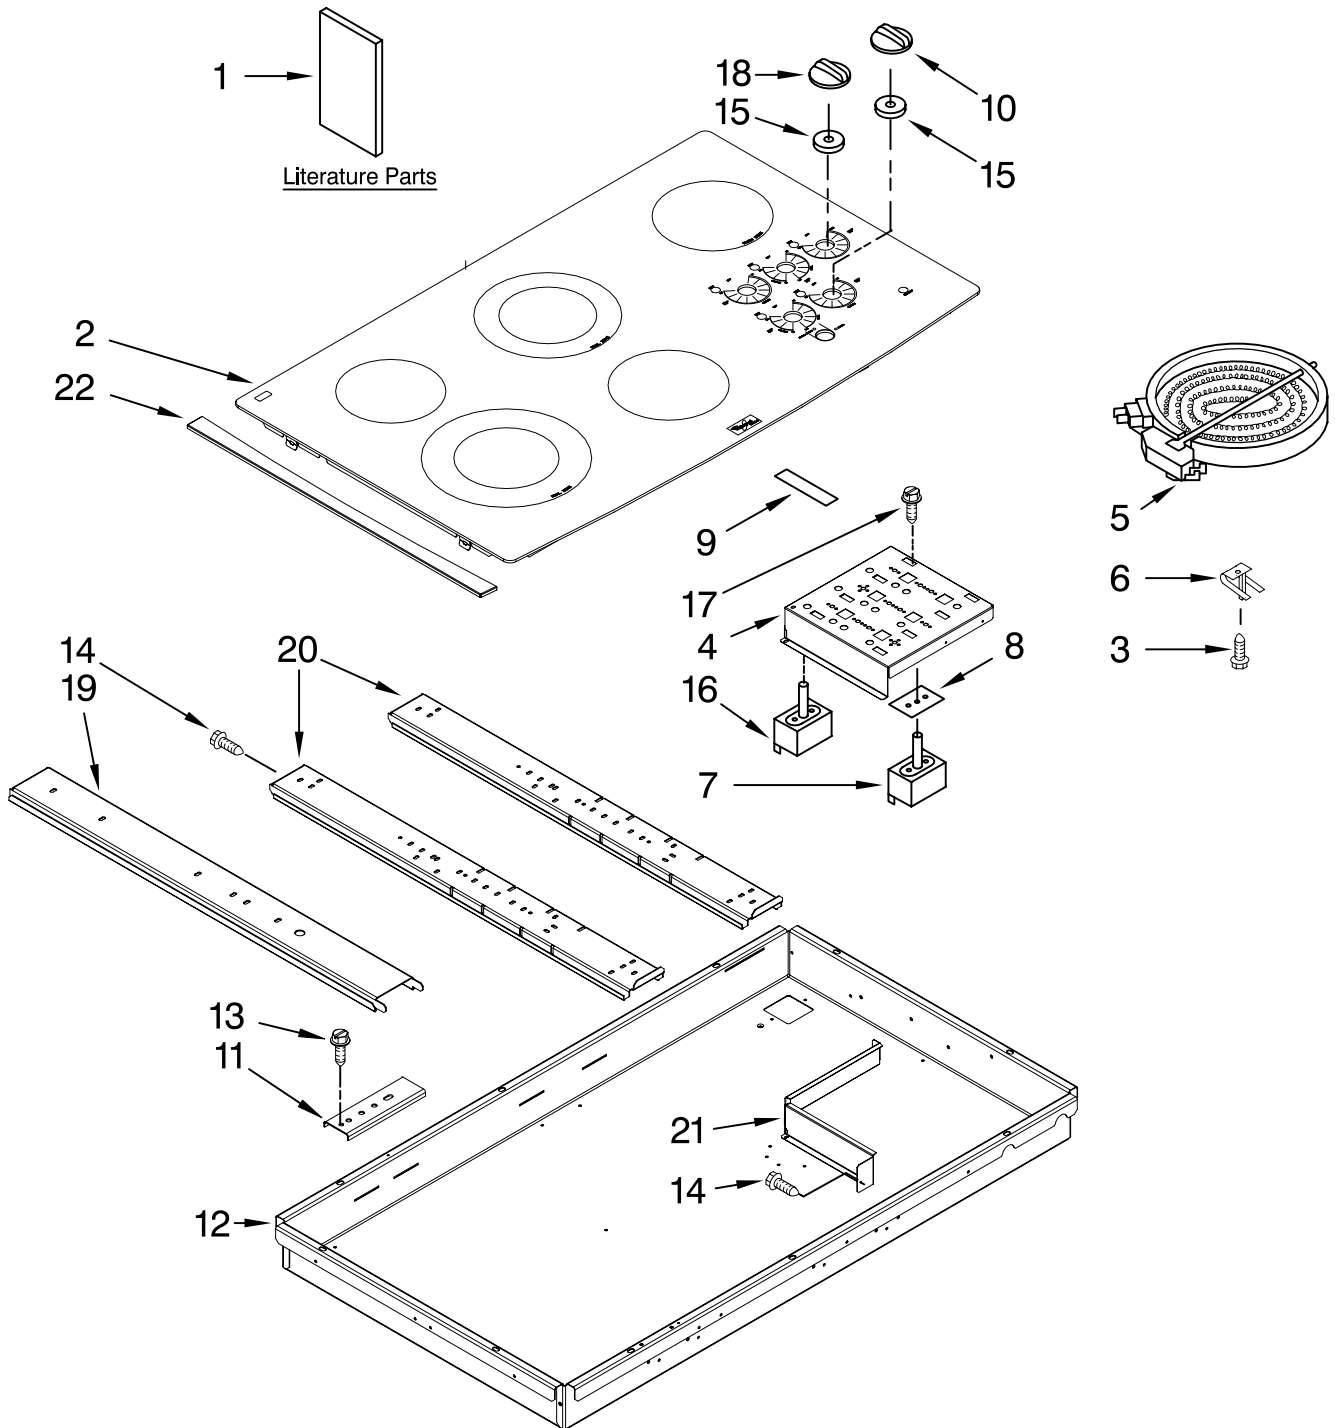

# COOKTOP PARTS

For Models: GJC3654RB02, GJC3654RP02, GJC3654RS02  
(Black) (Pure White) (Stainless)

36" ELECTRIC  
CERAN COOKTOP

FOR ORDERING INFORMATION REFER TO PARTS PRICE LIST

# COOKTOP PARTS

For Models: GJC3654RB02, GJC3654RP02, GJC3654RS02  
(Black) (Pure White) (Stainless)

Illus. No.	Part No.	DESCRIPTION	Illus. No.	Part No.	DESCRIPTION	Illus. No.	Part No.	DESCRIPTION
1		Literature Parts Installation Instructions	6	9759094	Spring, Locator (10)	19	8286345	Rail, Element
	8286066	Cooktop	7		Switch, Infinite	20	9763517	Rail, Element
	8304571	Built-In Oven		9759474	LF & CR Burner	21	8285950	Control, Heat Shield
	8286614	Use & Care Guide		3191049	RR & CF Burner	22		Trim, Cooktop (Stainless Only)
	8286340	Wiring Diagram Safer Cooking Tips		8286517	Warm Zone		8285991	Right
	3191638	English	8	3183956	Seal, Switch Cover (6)		8285990	Left
	9759133	French	9	3192439	Seal, Limiter (5)	Following Parts Not Illustrated		
2		Cooktop & Bracket Assembly	10		Knob, Control (4)		3172515	Mounting, Hardware Kit
	W10048570	Black		8286043BL	Black		4455364	Bracket, Support (6)
	W10048580	White		8286043WH	White		8286642	Tape, Foam
3	246119	Screw (8)	11	4455917	Bracket, Mounting			
4	8285929	Bracket, Switch Mounting	12	8286556	Box, Burner			
5		Element, Surface	13	3400093	Screw			
	8523698	1200W – RR	14	3196537	Screw			
	8523697	1500W – CF	15	8285469	Seal, Infinite Switch (6)			
	8285937	2000/1000W – CR	16	9762441	Switch, Rotary Accusimer			
	4453909	2500/1200W – LF	17	311865	Screw			
	8523700	100W (Warm Elem)	18		Knob, Accusimer			
				8286044BL	Black			
				8286044WH	White			