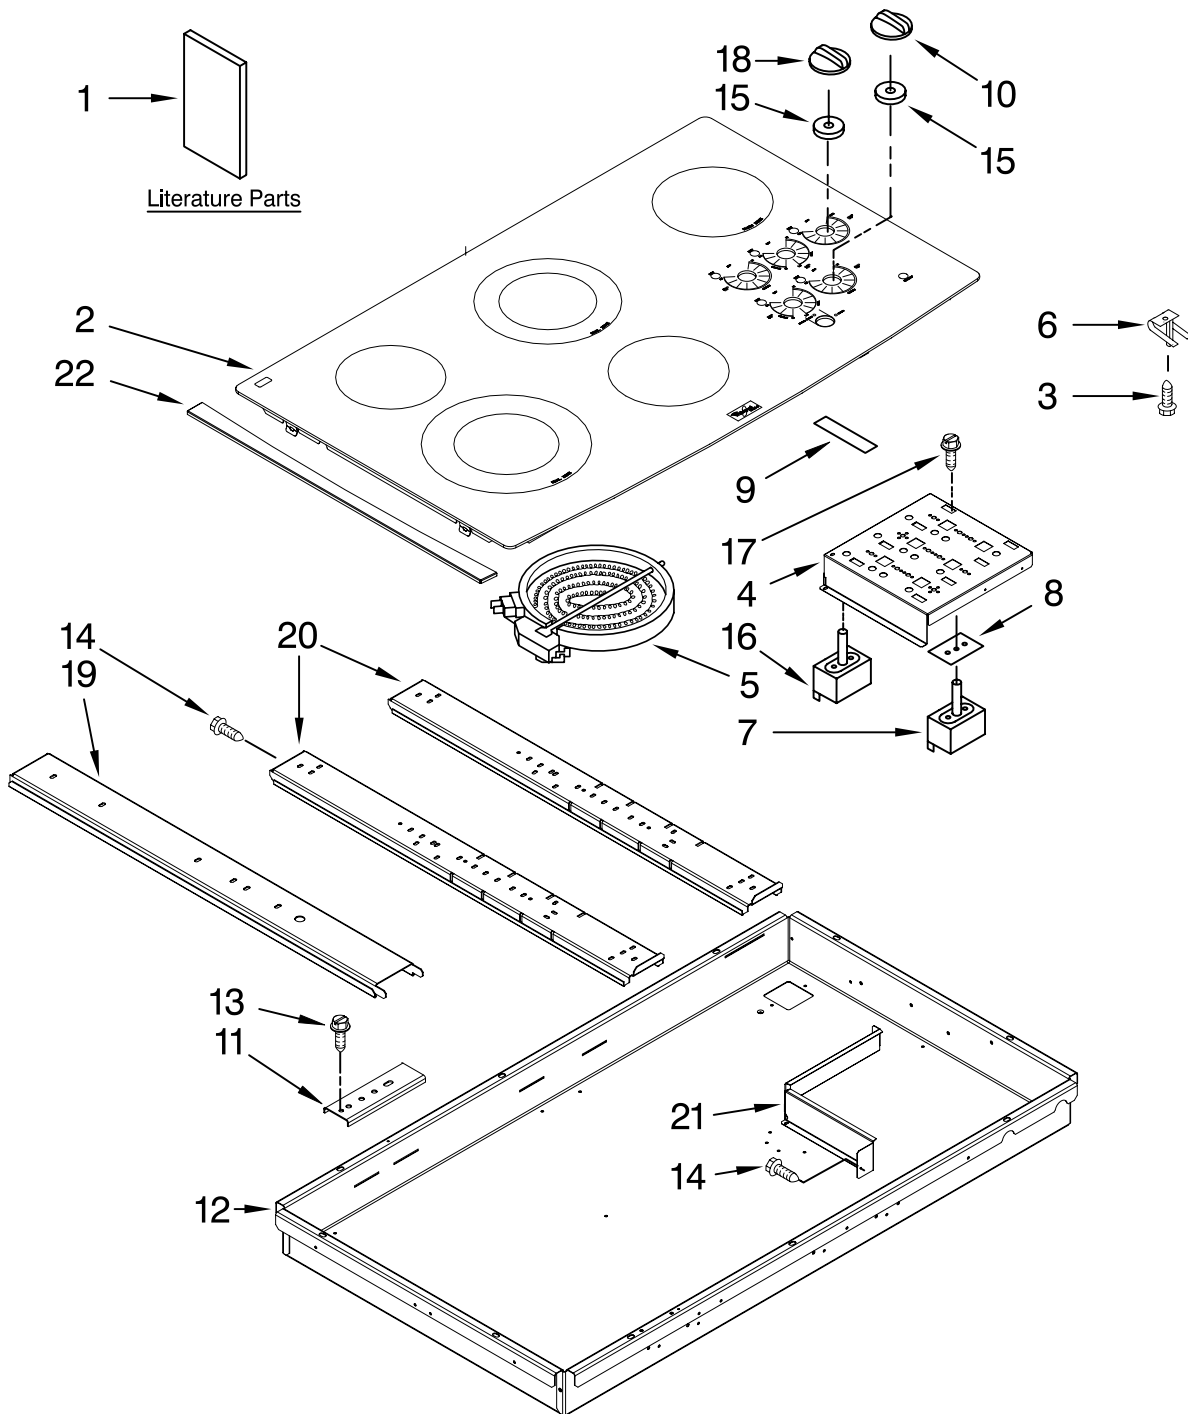

COOKTOP PARTS

For Models: GJC3654RB04, GJC3654RP04, GJC3654RS04
(Black) (Pure White) (Stainless)

36" ELECTRIC
CERAN COOKTOP

FOR ORDERING INFORMATION REFER TO PARTS PRICE LIST

COOKTOP PARTS

For Models: GJC3654RB04,GJC3654RP04,GJC3654RS04
(Black) (Pure White) (Stainless)

Illus. No.	Part No.	DESCRIPTION	Illus. No.	Part No.	DESCRIPTION	Illus. No.	Part No.	DESCRIPTION
1		Literature Parts Installation Instructions	5		Element, Surface	14	3196537	Screw
	8286066	Cooktop		8523698	1200W – RR	15	8285469	Seal, Infinite Switch (6)
	8304571	Built-In Oven		8523697	1500W – CF	16	9762441	Switch, Rotary Accusimer
	W10162165	Use & Care Guide		8285937	2000/1000W – CR	17	311865	Screw
	8286340	Wiring Diagram Safer Cooking Tips	6	9759094	2500/1200W – LF 100W (Warm Elem) Spring, Locator (10)	18		Knob, Accusimer
	9762761	English	7		Switch, Infinite		8286044BL	Black
	W10065852	French		9759474	LF & CR Burner	19	8286345	Rail, Element
2		Cooktop & Bracket Assembly		3191049	RR & CF Burner	20	9763517	Rail, Element
	W10141001	Black		8286517	Warm Zone	21	W10180226	Control, Heat Shield
	8286969	White	8	3183956	Seal, Switch Cover (6)	22		Trim, Cooktop (Stainless Only)
3	246119	Screw (8)	9	3192439	Seal, Limiter (5)		W10142238	Right
4	8285929	Bracket, Switch Mounting	10		Knob, Control (4)		W10142237	Left
				8286043BL	Black	Following Parts Not Illustrated		
				8286043WH	White			8286642 Tape, Foam
			11	4455917	Bracket, Mounting			
			12	8286556	Box, Burner			
			13	3400093	Screw			