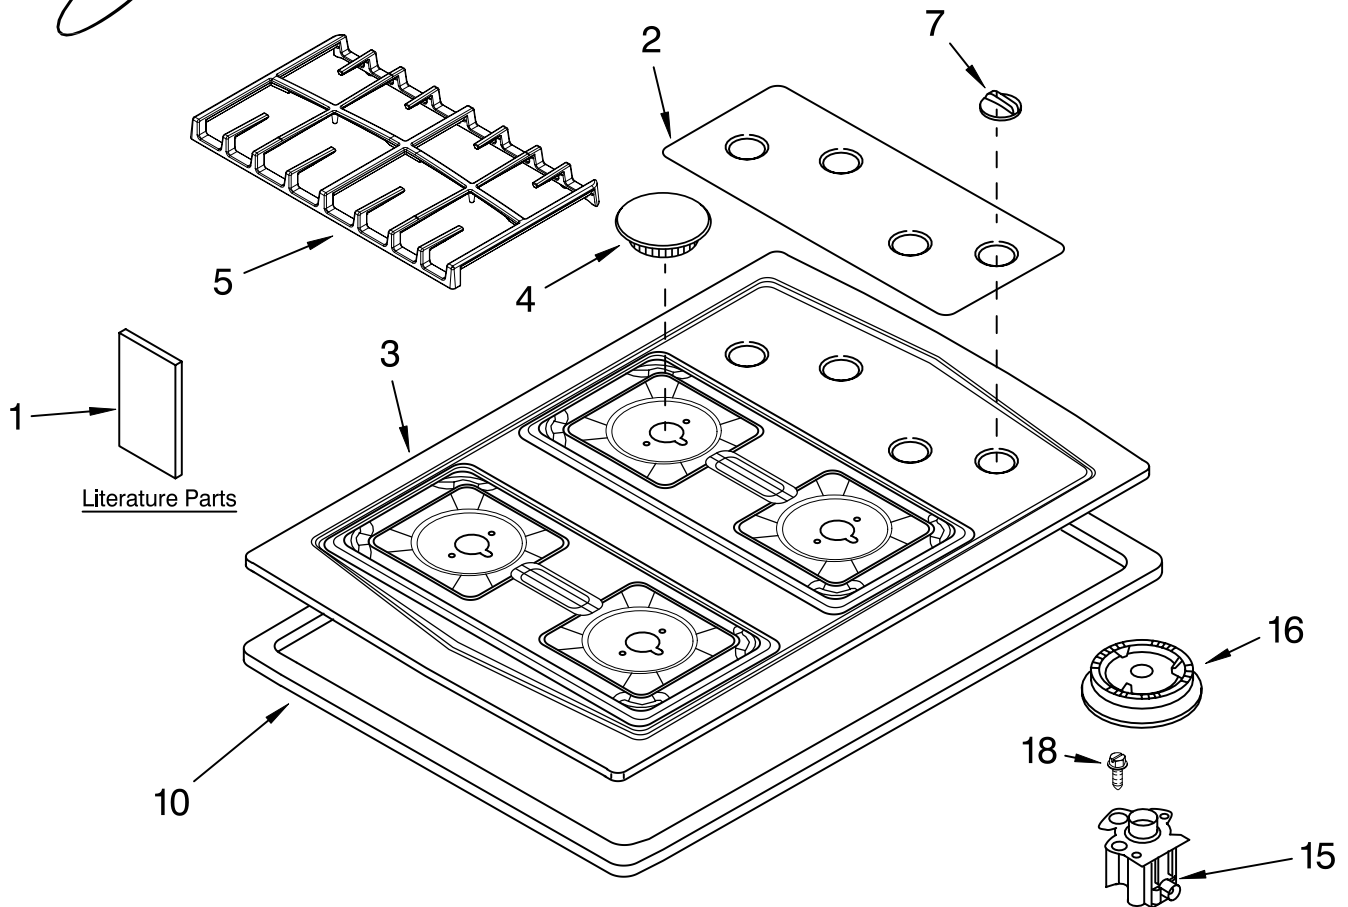

COOKTOP, BURNER AND GRATE PARTS

For Models: SCS3617RB00, SCS3617RQ00, SCS3617RS00, SCS3617RT00

(Black) (Designer White) (Stainless) (Biscuit)

36" GAS COOKTOP

Illus. No.	Part No.	DESCRIPTION
1		Literature Parts
	3192098	Wiring Diagram
	8286304	Installation Instructions
	8286313	Use & Care Guide
	3191638	Safe Cooking Tips
	9759133	Safe Cooking Tips
	8286314	LP Conversion Instructions
2		Panel, Control
	8286502	Black
	8286503	White
	8286504	Biscuit
3		Cooktop
	3191252	Black
	3191253	White
	3191289LM	Stainless
	8284706	Biscuit

Illus. No.	Part No.	DESCRIPTION
4		Cap, Burner 6K (1)
	8286153BL	Black
	8286153CG	Cumberland Gray
	8286153EP	Espresso
		9.5K (2)
	8286154BL	Black
	8286154CG	Cumberland Gray
	8286154EP	Espresso
	8286155BL	Black
	8286155CG	Cumberland Gray
	8286155EP	Espresso
5		Grate R.Hand
	8285885BL	Black
	8285885CG	Cumberland Gray
	8285885EP	Espresso
		L.Hand
	8285887BI	Black
	8285887CG	Cumberland Gray
	8285887EP	Espresso

Illus. No.	Part No.	DESCRIPTION
7		Knob, Control (4)
	8286057BL	Black
	8286057WH	White
	8286057BT	Biscuit
10	9760279	Seal, Foam
15		Holder, Orifice
	8286513	Auxi
	8286178	Semi Rapid
	8286180	Rapid
16		Head, Burner
	8286182	12K Rapid
	8286181	6K Auxi
	8286184	9K Semi-Rapid
18	4449809	Screw