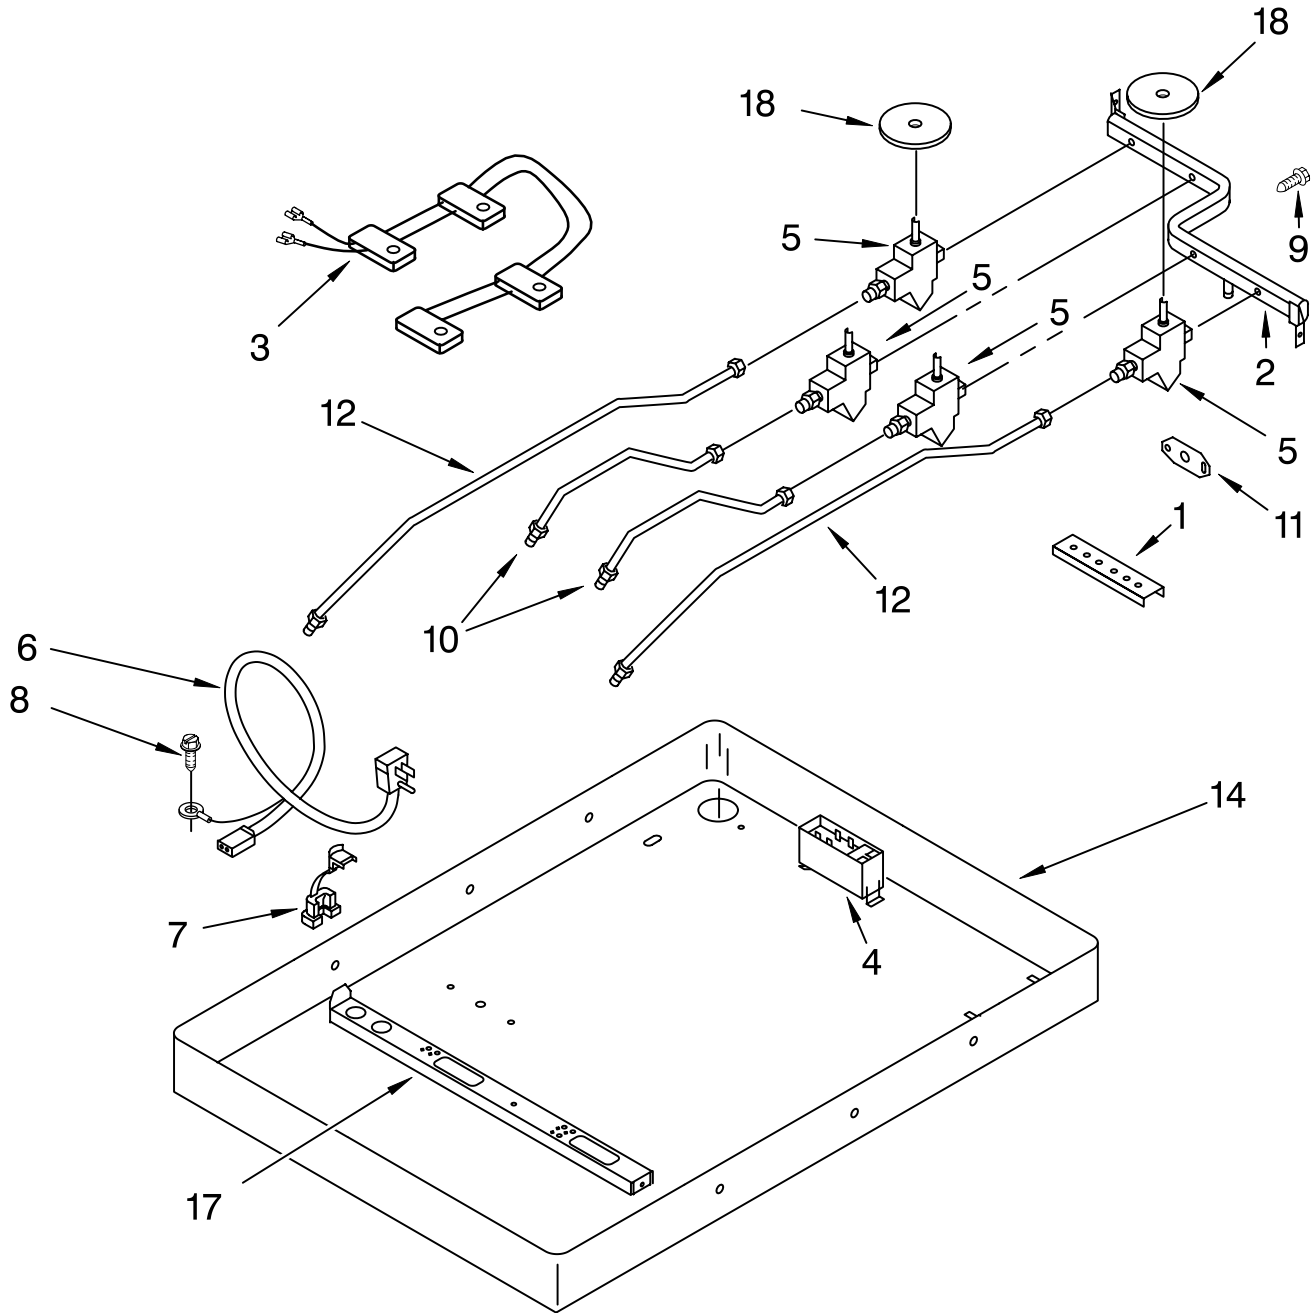

BURNER BOX, GAS VALVES, AND SWITCHES

For Models: SCS3617RB00, SCS3617RQ00, SCS3617RS00, SCS3617RT00

(Black) (Designer White) (Stainless) (Biscuit)

FOR ORDERING INFORMATION REFER TO PARTS PRICE LIST

BURNER BOX, GAS VALVES, AND SWITCHES

For Models: SCS3617RB00, SCS3617RQ00, SCS3617RS00, SCS3617RT00

(Black) (Designer White) (Stainless) (Biscuit)

<u>Illus.</u> <u>No.</u>	<u>Part</u> <u>No.</u>	<u>DESCRIPTION</u>
1	4455917	Bracket, (2) Cooktop mounting
	3400093	Screw
2	9759354	Pipe, Manifold
	3196160	Screw (2)
3	4456905	Harness & Switches
4	8522423	Spark Module
	3400843	Screw
5		Valve, Burner
	4456817	Large (Black)
	8286559	Auxi (White)
	8286560	Rapid (Purple)
6	3192231	Power Cord
7	4173634	Bushing, Cord
8	3177991	Screw, Ground
9	3186217	Bolt, Gas Valve
10	3191322	Tubing, Burner RR & RF
11	3192491	Bracket, Manifold
12	3191322	Tubing, Burner LR & LF
14	4456781	Box, Burner
	3179776	Screw
17	8286099	Rail, Burner (2)
	4449809	Screw
18	3191387	Seal, (4) Switch Cover

Following Parts Not Illustrated and Optional Parts Not Included

---

- 8286320 Gas Conversion Kit
  (Natural Gas To
  LP Gas)
- 4455918 Hardware Kit
  (Mounting)