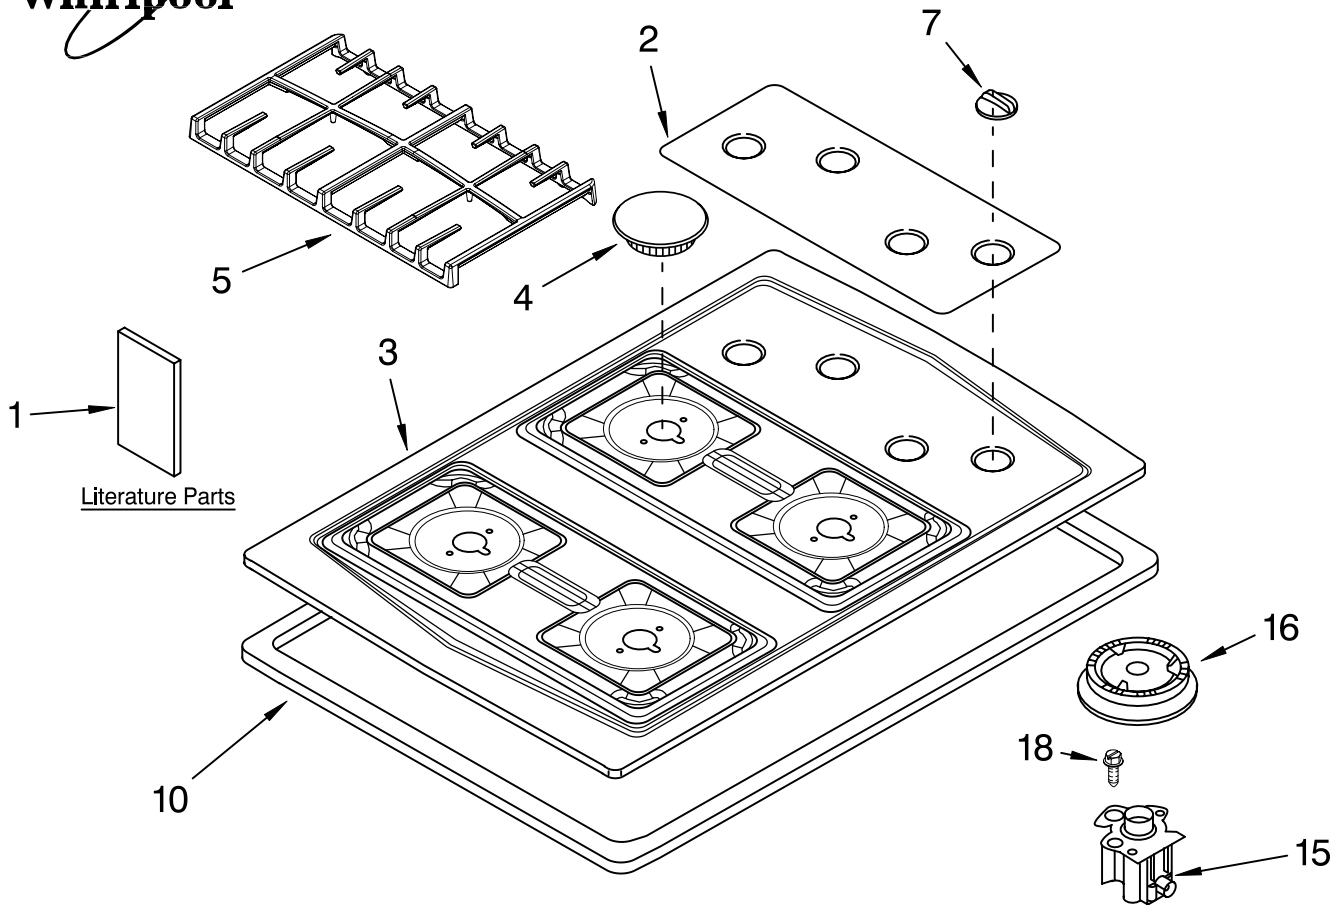

COOKTOP, BURNER AND GRATE PARTS

For Models: SCS3617RB01, SCS3617RQ01, SCS3617RS01, SCS3617RT01
(Black) (Designer White) (Stainless) (Biscuit)

36" GAS COOKTOP

Illus. No.	Part No.	DESCRIPTION
1		Literature Parts
	3192098	Wiring Diagram
	8286304	Installation Instructions
	8286615	Use & Care Guide
	3191638	Safe Cooking Tips
	9759133	Safe Cooking Tips
	8286620	LP Conversion Instructions
2		Panel, Control
	8286502	Black
	8286503	White
	8286504	Biscuit
3		Cooktop
	3191252	Black
	3191253	White
	3191289LM	Stainless
	8284706	Biscuit

Illus. No.	Part No.	DESCRIPTION
4		Cap, Burner
		6K (1)
	8286153CB	Coal Matte Black
	8286153CG	Cumberland Gray
	8286153EP	Espresso
		9.5K (2)
	8286154CB	Coal Matte Black
	8286154CG	Cumberland Gray
	8286154EP	Espresso
		12.5K (1)
5		Grate
		R.Hand
	8285885CB	Coal Matte Black
	8285885CG	Cumberland Gray
	8285885EP	Espresso
		L.Hand
	8285887CB	Coal Matte Black
	8285887CG	Cumberland Gray
	8285887EP	Espresso

Illus. No.	Part No.	DESCRIPTION
7		Knob, Control (4)
	8286057BL	Black
	8286057WH	White
	8286057BT	Biscuit
10	9760279	Seal, Foam
15		Holder, Orifice
	8286513	Auxi
	8286178	Semi Rapid
	8286180	Rapid
16		Head, Burner
	8286182	12K Rapid
	8286181	6K Auxi
	8286184	9K Semi-Rapid
18	4449809	Screw