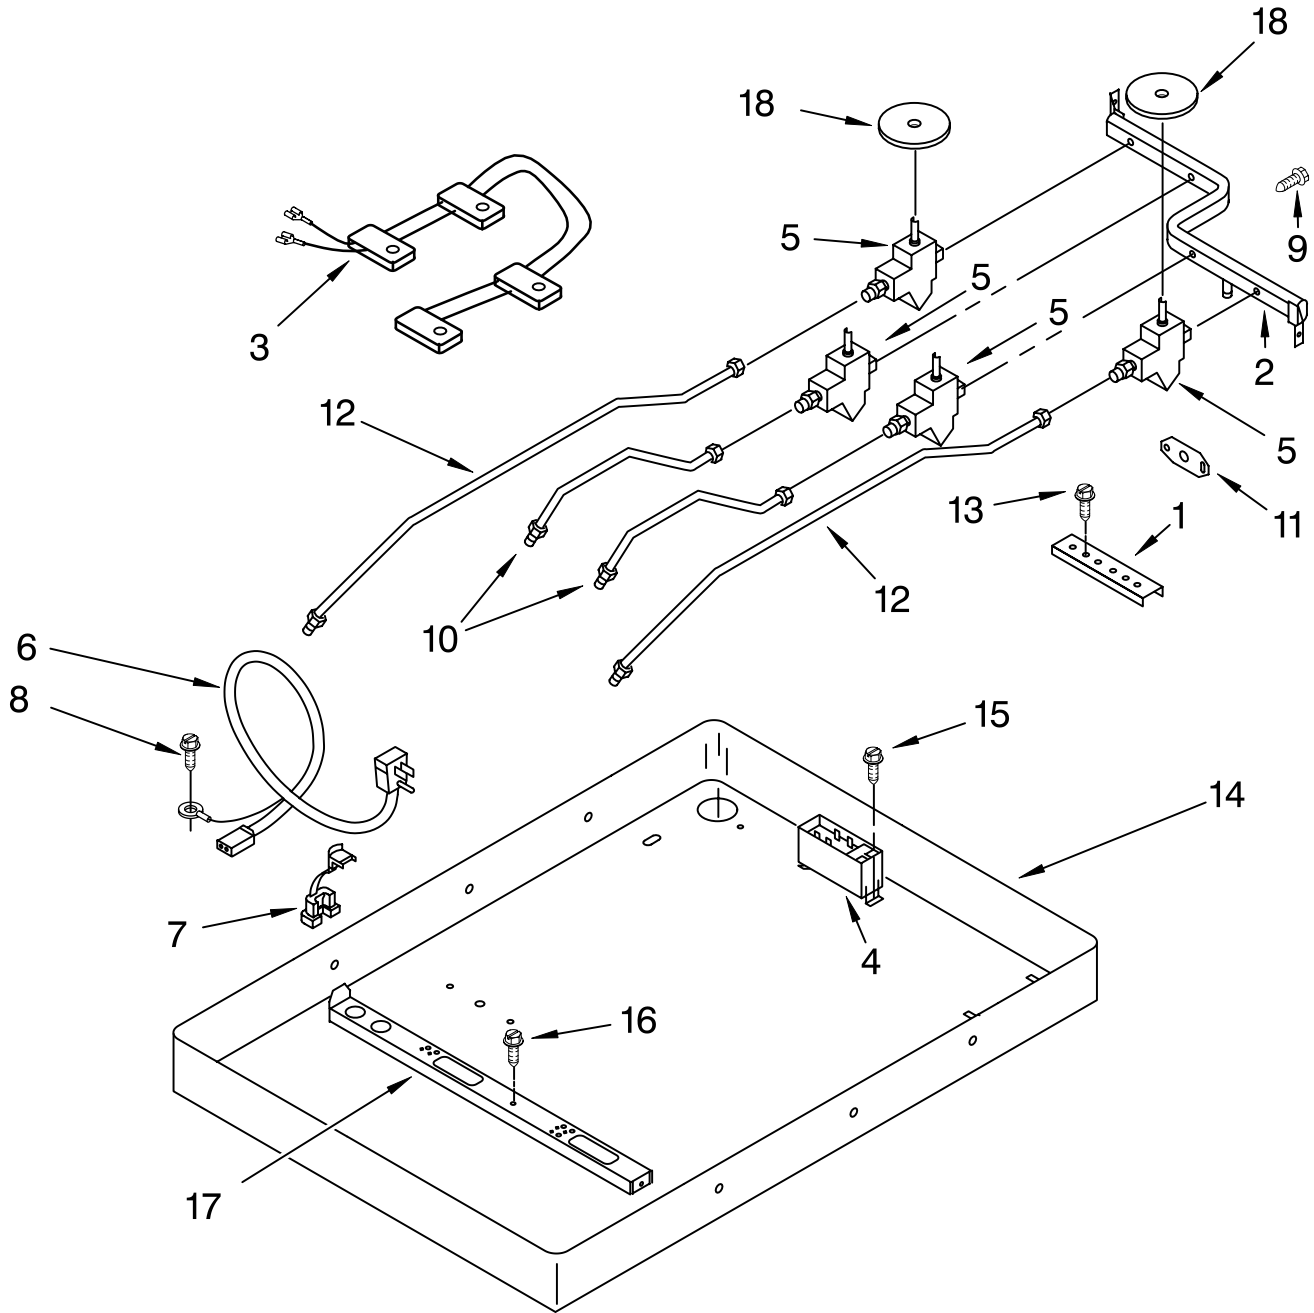

COOKTOP, BURNER AND GRATE PARTS

For Models: SCS3617RB01, SCS3617RQ01, SCS3617RS01, SCS3617RT01
(Black) (Designer White) (Stainless) (Biscuit)

36" GAS COOKTOP

Illus. No.	Part No.	DESCRIPTION
1		Literature Parts
	3192098	Wiring Diagram
	8286304	Installation Instructions
	8286615	Use & Care Guide
	3191638	Safe Cooking Tips
	9759133	Safe Cooking Tips
	8286620	LP Conversion Instructions
2		Panel, Control
	8286502	Black
	8286503	White
	8286504	Biscuit
3		Cooktop
	3191252	Black
	3191253	White
	3191289LM	Stainless
	8284706	Biscuit

Illus. No.	Part No.	DESCRIPTION
7		Knob, Control (4)
	8286057BL	Black
	8286057WH	White
	8286057BT	Biscuit
10	9760279	Seal, Foam
15		Holder, Orifice
	8286513	Auxi
	8286178	Semi Rapid
	8286180	Rapid
16		Head, Burner
	8286182	12K Rapid
	8286181	6K Auxi
	8286184	9K Semi-Rapid
18	4449809	Screw

Following Parts Not Illustrated

		Harness, Wire Ignitor
	4456626	15"
	4456627	28"

FOR ORDERING INFORMATION REFER TO PARTS PRICE LIST

BURNER BOX, GAS VALVES, AND SWITCHES

For Models: SCS3617RB01, SCS3617RQ01, SCS3617RS01, SCS3617RT01
(Black) (Designer White) (Stainless) (Biscuit)