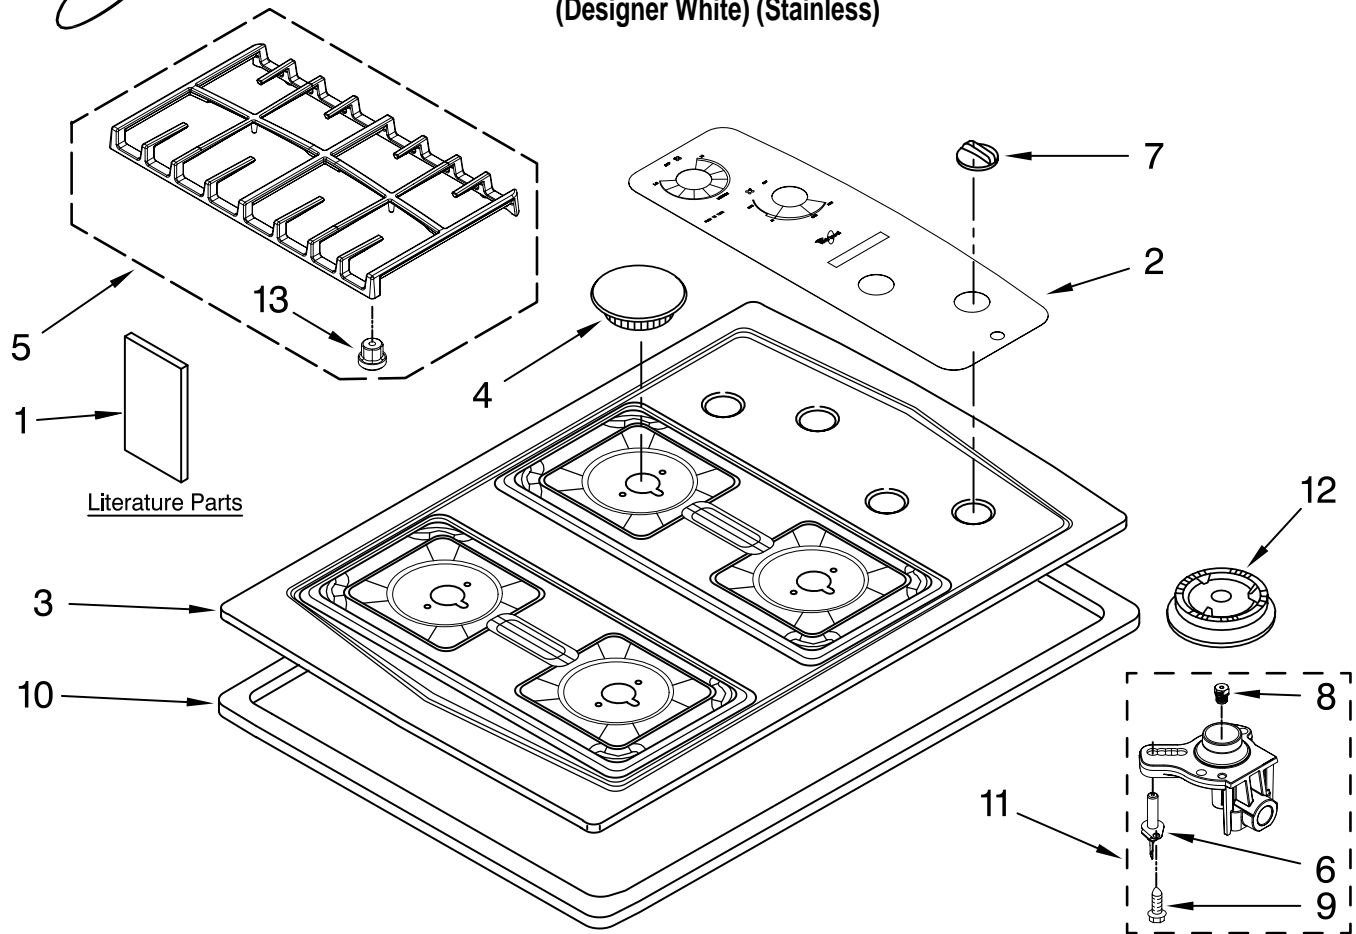

# COOKTOP, BURNER AND GRATE PARTS

For Models: SCS3617RQ04, SCS3617RS04

36" GAS COOKTOP

(Designer White) (Stainless)

Illus. No.	Part No.	DESCRIPTION
------------	----------	-------------

1	3192098	Literature Parts
	W10131955	Wiring Diagram
		Installation Instructions
	8286620	Conversion Instructions
	W10162190	Use & Care Guide
		Safe Cooking Tips
	3191638	English
	9759133	French

2	8286503	Panel, Control
3		Cooktop
	3191253	White
	W10157844	Stainless

Illus. No.	Part No.	DESCRIPTION
------------	----------	-------------

4		Cap, Burner
	8286153CB	Coal Matte Black
	8286153CG	Cumberland Gray
		LR
	8286154CB	Coal Matte Black
	8286154CG	Cumberland Gray
		LF & RR
	8286155CB	Coal Matte Black
	8286155CG	Cumberland Gray
5		Grate
	8285885CB	Coal Matte Black
	8285885CG	Cumberland Gray
		Left
	8285887CB	Coal Matte Black
	8285887CG	Cumberland Gray
6	9782116	Electrode
7		Knob, Control (4)
	8286057BL	Black
	8286057WH	White