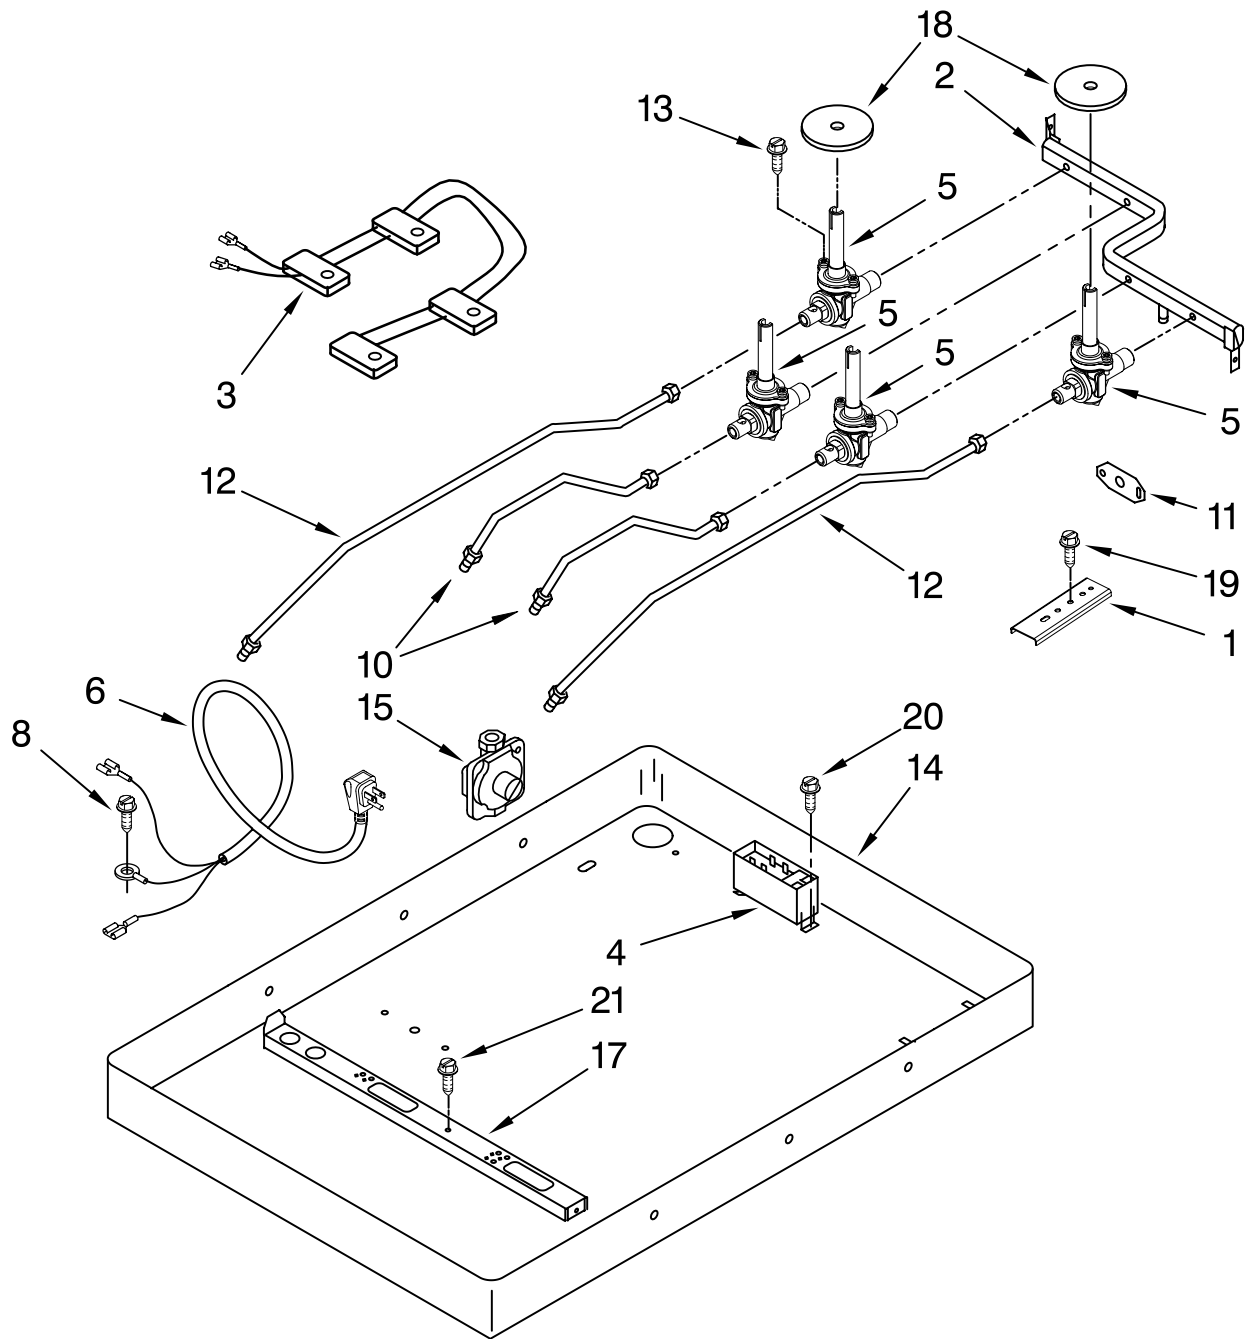

BURNER BOX, GAS VALVES, AND SWITCHES

For Models: SCS3617RQ04, SCS3617RS04

(Designer White) (Stainless)

FOR ORDERING INFORMATION REFER TO PARTS PRICE LIST

BURNER BOX, GAS VALVES, AND SWITCHES

For Models: SCS3617RQ04, SCS3617RS04

(Designer White) (Stainless)

<u>Illus.</u> <u>No.</u>	<u>Part</u> <u>No.</u>	<u>DESCRIPTION</u>
1	4455917	Bracket, (2) Cooktop Mounting
2	9759354	Pipe, Manifold
3	4456905	Harness, Switch
4	W10110488	Spark Module
5		Valve, Burner
	4456817	Large (Black)
	8286559	Auxi (White)
	8286560	Rapid (Purple)
6	9763116	Power Cord
8	3177991	Screw, Ground
10	3191318	Tubing, Burner RR & RF
11	3192491	Bracket, Manifold
12	3191322	Tubing, Burner LR & LF
13	3196160	Screw
14	4456781	Box, Burner
15		Regulator, Pressure
	4454571	3/8" x 3/8"
	W10131956	1/2" x 3/8"
17	W10203756	Rail, Burner (2)
18	3191387	Seal, (4) Switch Cover
19	3400093	Screw
20	3400843	Screw
21	4449809	Screw

Following Parts Not Illustrated and Optional Parts Not Included

---

8286320 Gas Conversion Kit
(Natural Gas To
LP Gas)