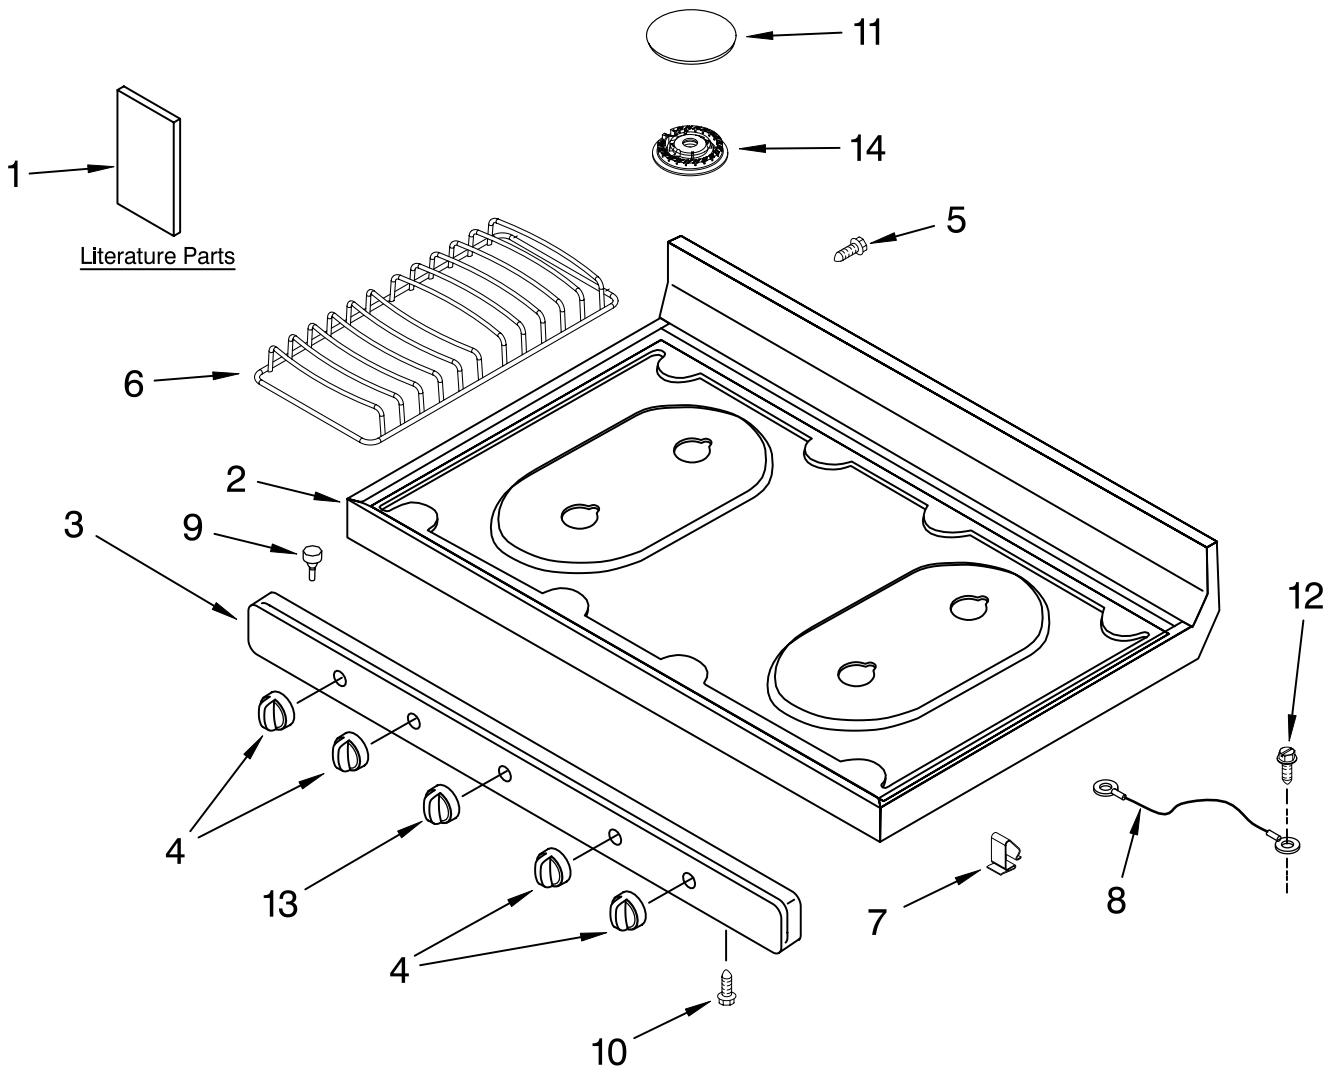

COOKTOP PARTS

For Model: SF111PXSQ2
(Designer White)

30" GAS FREESTANDING
STANDARD CLEAN RANGE
ELECTRONIC IGNITION

Illus. No.	Part No.	DESCRIPTION
1	W10032070	Literature Parts Instructions Installation
	98015589	Installation Instr (Template)
	W10106860	Guide, Use & Care
	98007130	Safer Cooking Tips
	98007032	Tech Sheet

Illus. No.	Part No.	DESCRIPTION
2	98017619W	Cooktop
3	W10094870	Panel, Manifold
4	98006102	Knob, Burner (4)
5	98007225	Screw
6	98013747	Grate, Burner (2)
7	98004722	Clip, Cooktop (2)
8	98014544	Wire, Ground