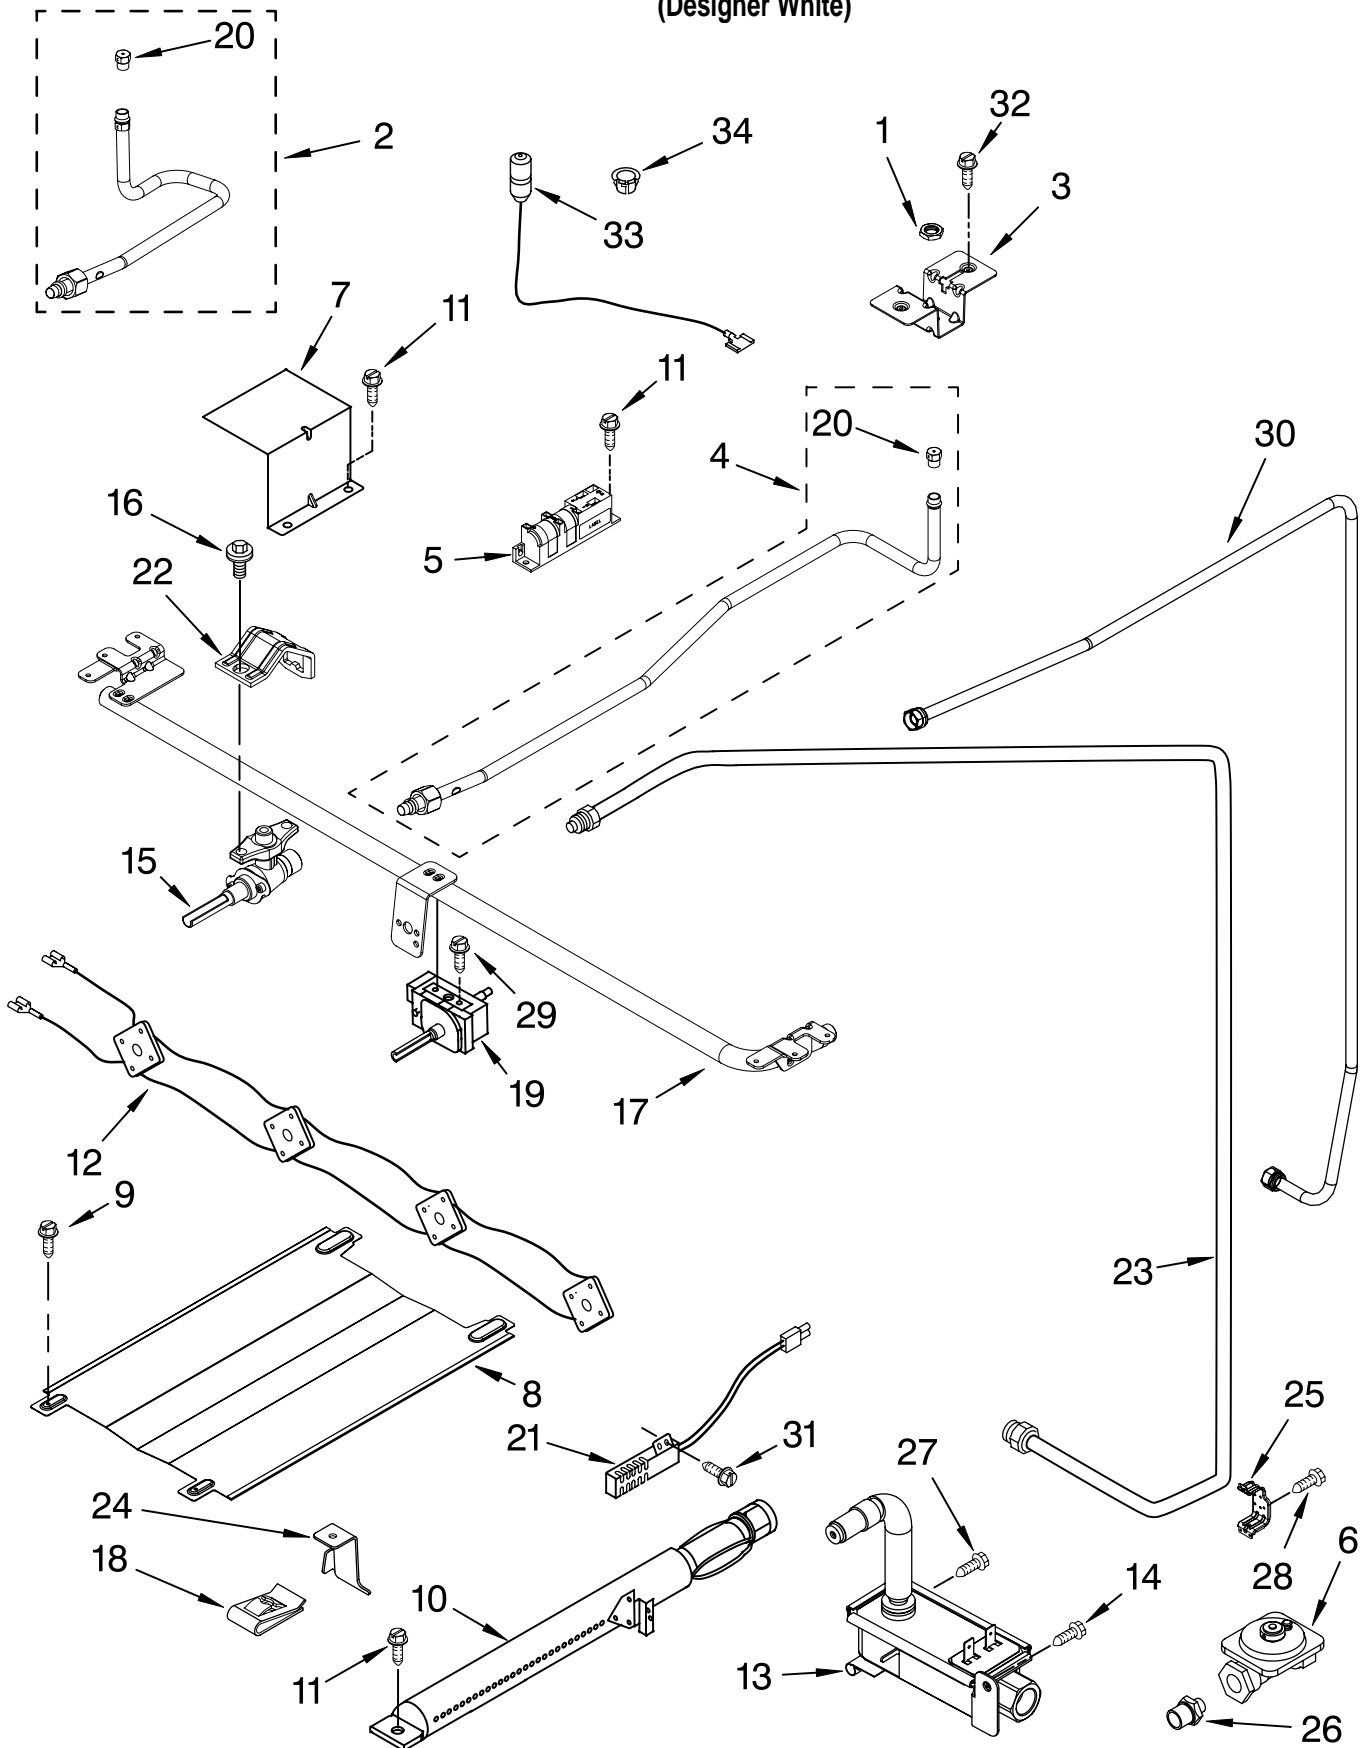

MANIFOLD PARTS

For Model: SF111PXSQ2
(Designer White)

FOR ORDERING INFORMATION REFER TO PARTS PRICE LIST

MANIFOLD PARTS

For Model: SF111PXSQ2
(Designer White)

Illus. No.	Part No.	DESCRIPTION
1	98017323	Nut (4)
2	98017582	Venturi, Front (2)
3	98017741	Brkt., Venturi (4)
4	98017359	Venturi, Rear (2)
5	98017954	Spark Module
6	98007411	Regulator
7	98007192	Cover, Module
8	98015099	Spreader, Flame
9	98006632	Screw
10	98012138	Burner, Oven
11	98006633	Screw
12	98014545	Harness, Switch
13	98014893	Valve, Oven
14	98006633	Screw
15	W10141709	Valve, Burner (4)
16	98017517	Bolt, Valve Mtg
17	98017558	Pipe, Manifold
18	98009179	U-Nut
19	98003984	Thermostat, Oven
	98005663	Bolt, T-Stat Mtg
20	98017348	Orifice (4)
21	98005652	Igniter, Oven Oven Pilot)
22	98017516	Bracket, Valve (4)
23	98007428	Tubing (Regltr to Oven Valve)
24	98013314	Locator, Burner
25	98007410	Bracket, Regulator
26	98007431	Fitting 3/8to9/16
27	98013634	Screw
28	1180823	Screw
29	98005663	Screw (2)
30	98017171	Tubing, Inlet
31	98005659	Screw
32	W10146346	Screw
33		Igniter, Top W10127480 LF W10127479 RR & RF W10127481 LR
34	98015032	Clip, Igniter

FOLLOWING PARTS NOT ILLUSTRATED

W10032010 LP Spud Kit
(For Use With LP)

FOR ORDERING INFORMATION REFER TO PARTS PRICE LIST