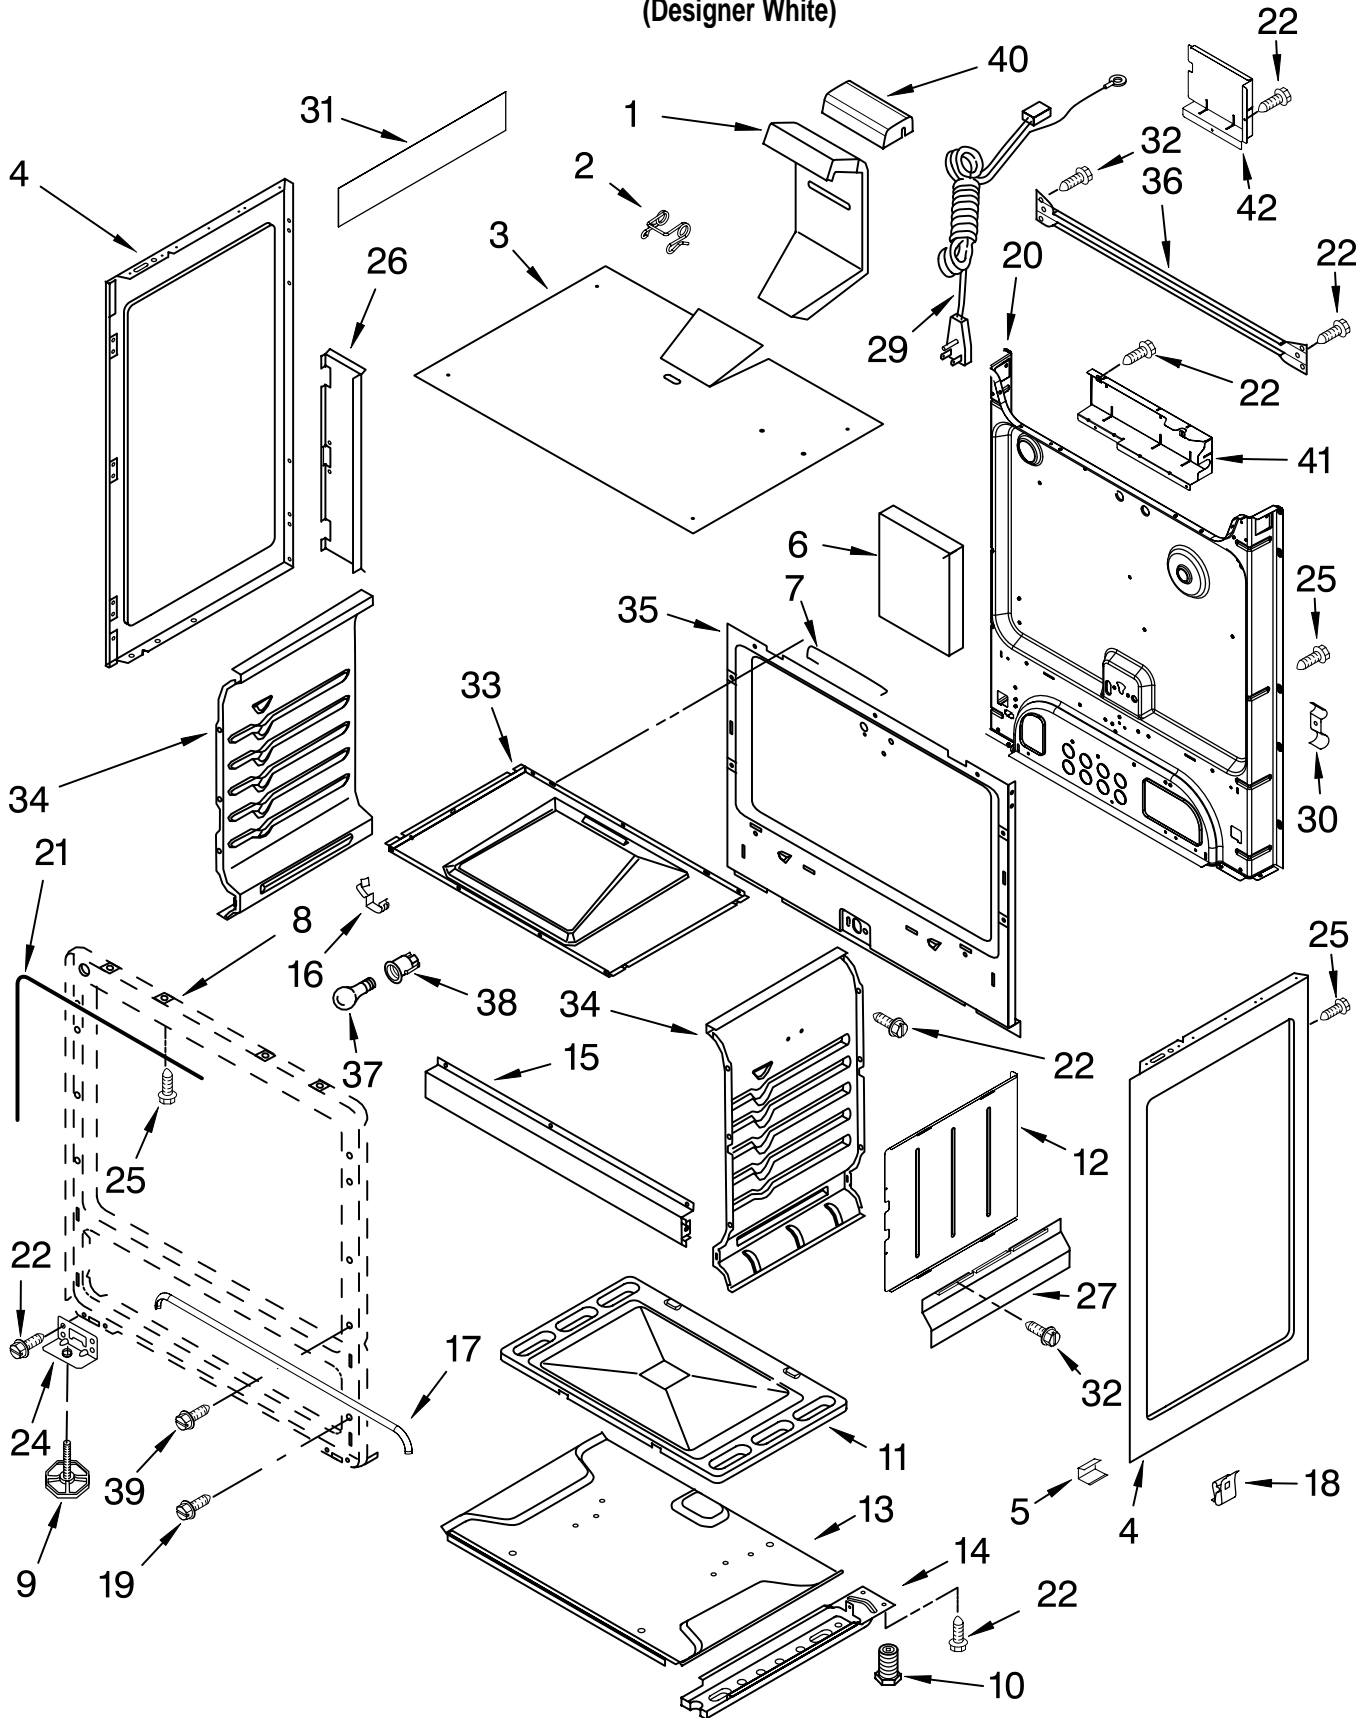

CHASSIS PARTS

For Model: SF111PXSQ2
(Designer White)

FOR ORDERING INFORMATION REFER TO PARTS PRICE LIST

CHASSIS PARTS

For Model: SF111PXSQ2
(Designer White)

<u>Illus.</u> <u>No.</u>	<u>Part</u> <u>No.</u>	<u>DESCRIPTION</u>
1	98003799	Flue Box
2	98013690	Clip, Flue
3	W10164112	Shield, Insulation
4	98010042	Panel, Side (2)
5	98005502	Clip, Oven Bottom
6	98006710	Counterweight
7	98006739	Wire, Brick
8	W10166434	Frame, Front
9	W10153610	Foot, Front (2)
10	W10058460	Foot, Rear (2)
11	98004449	Bottom, Oven
12	W10164109	Baffle, Side (2)
13	98003847	Baffle, Base
14	98003830	Rail, Base (2)
15	98012175	Support, Burner
16	98005642	Clip, Bulb (2)
17	98017162	Gasket, Broil Door
18	98009179	U-Nut
19	W10155121	Screw (4)
20	98015100	Back, Main
21	98017163	Seal, Oven
22	98006633	Screw
24	98007126	Base, Foot
25	98006632	Screw
26	98006715	Shield, Channel
27	98007191	Shield, Lower
29	98014532	Cord, Power
30	98005026	Clip, Tubing
31	98015346	Foil, Side (2)
32	98006634	Screw
33	98004447	Top, Oven
34		Side, Oven
	98004452	Right Hand
	98004451	Left Hand
35	98013777	Back, Oven
36	98015363	Support, Rear
37	98004498	Bulb, Light
38	W10114530	Socket, Light
39	98008545	Screw (4)
40	98007205	Cap, Insulation
41	98014105	Cover, Valve
42	98014104	Cover, Socket

INSULATION

W10137227 Insulation, Wrap
W10137233 Insulation, Back

FOR ORDERING INFORMATION REFER TO PARTS PRICE LIST