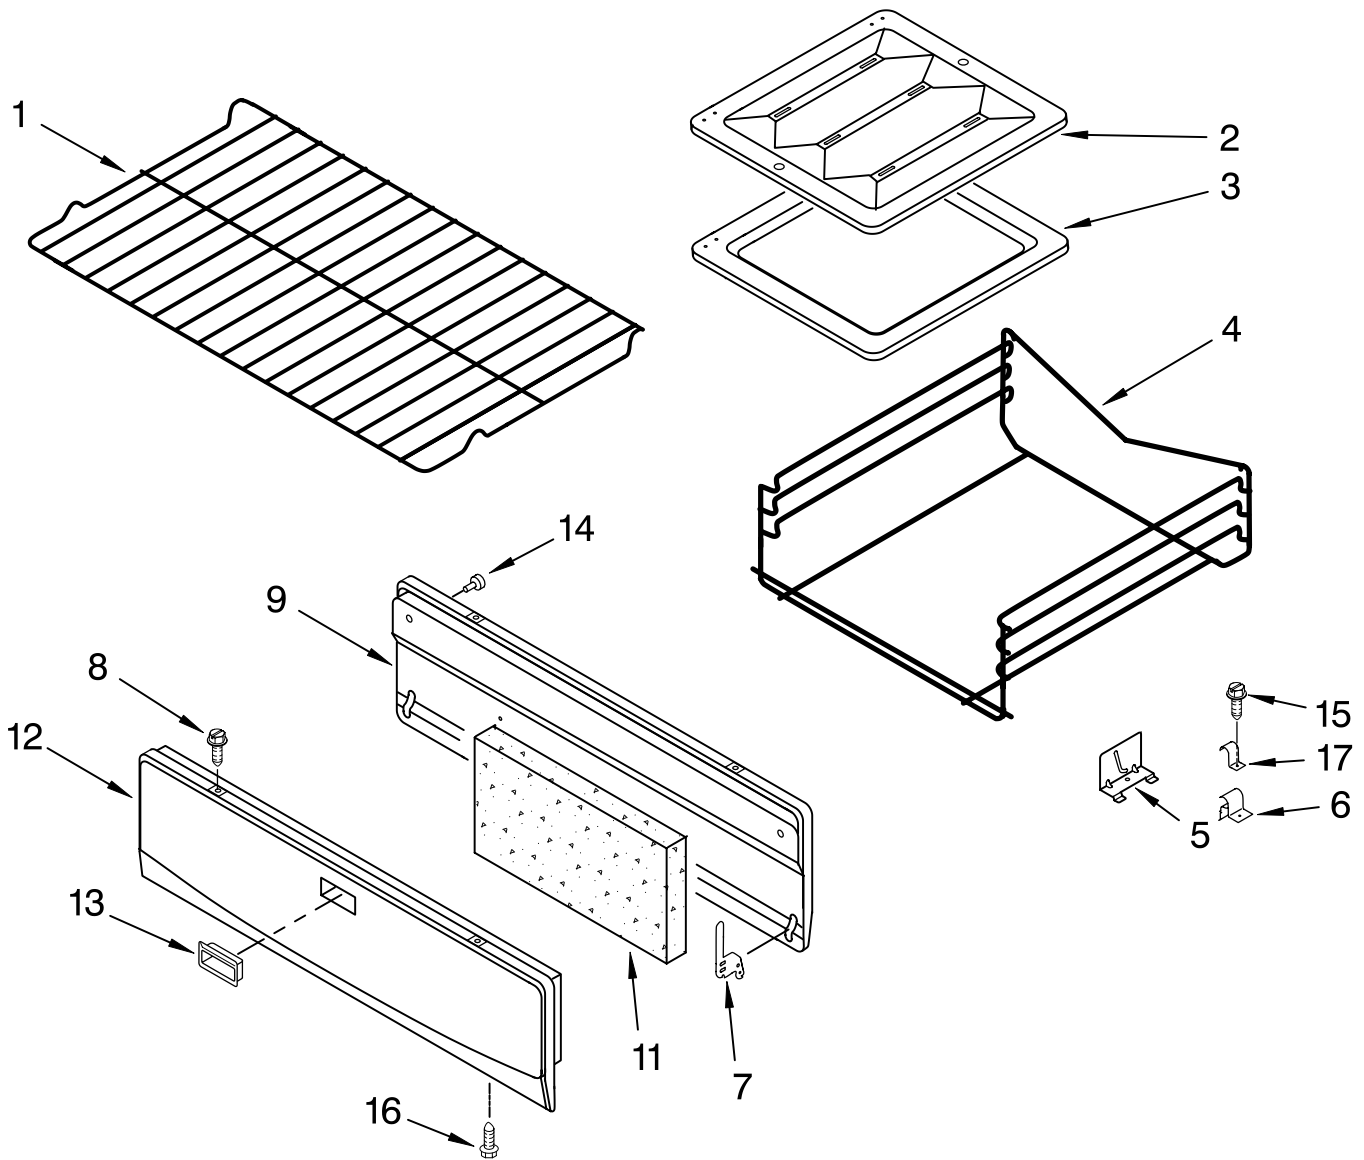

OVEN & BROILER PARTS

For Model: SF111PXSQ2
(Designer White)

Illus. No.	Part No.	DESCRIPTION
1	98014136	Rack, Oven (2)
2	98003480	Grill, Broiler
3	98016005	Pan, Broiler
4	98016570	Rack, Broiler
5	98004761	Bracket, Rack (2)
6	98004715	Guide, Rack(4)

Illus. No.	Part No.	DESCRIPTION
7	W10154379	Hinge, Brlr Door
8	98006727	Screw
9	W10162115	Liner, Door
11	W10137230	Insulation, Door
12	98009342	Panel, Door

Illus. No.	Part No.	DESCRIPTION
13	98008486	Handle, Brlr Door
14	98004052	Bumper, Door(2)
15	98006633	Screw
16	98004219	Screw
17	98008341	Cover, Guide(4)

FOR ORDERING INFORMATION REFER TO PARTS PRICE LIST