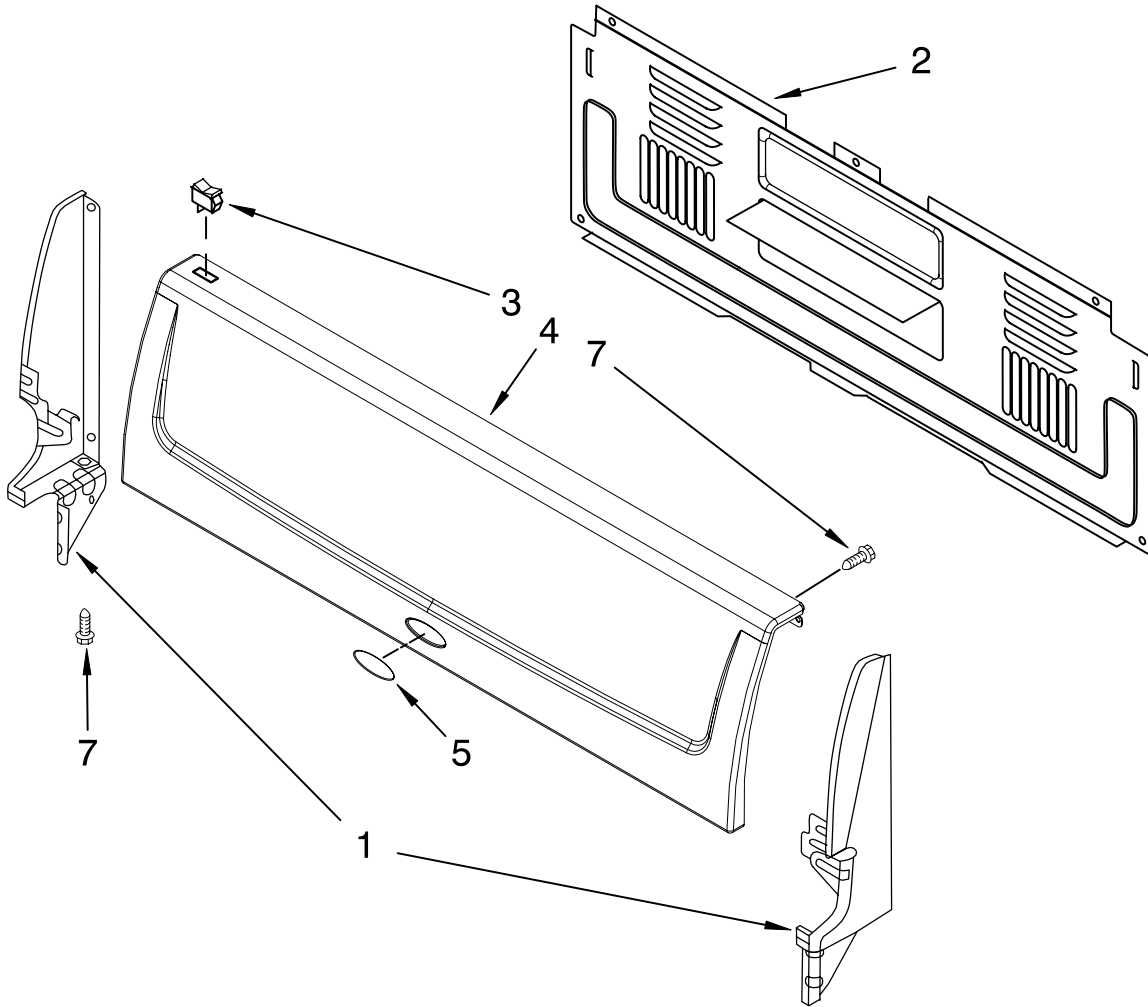

BACKGUARD PARTS

For Model: SF111PXSQ2
(Designer White)

Illus. No.	Part No.	DESCRIPTION
1	98005336	Endcap White Left
	98005337	Endcap White Right
2	98006083	Rear, Backguard
3	98006393	Switch, Rocker
4	98017735W	Panel, Backguard
5	9757609	Nameplate
7	98015526	Screw

FOR ORDERING INFORMATION REFER TO PARTS PRICE LIST