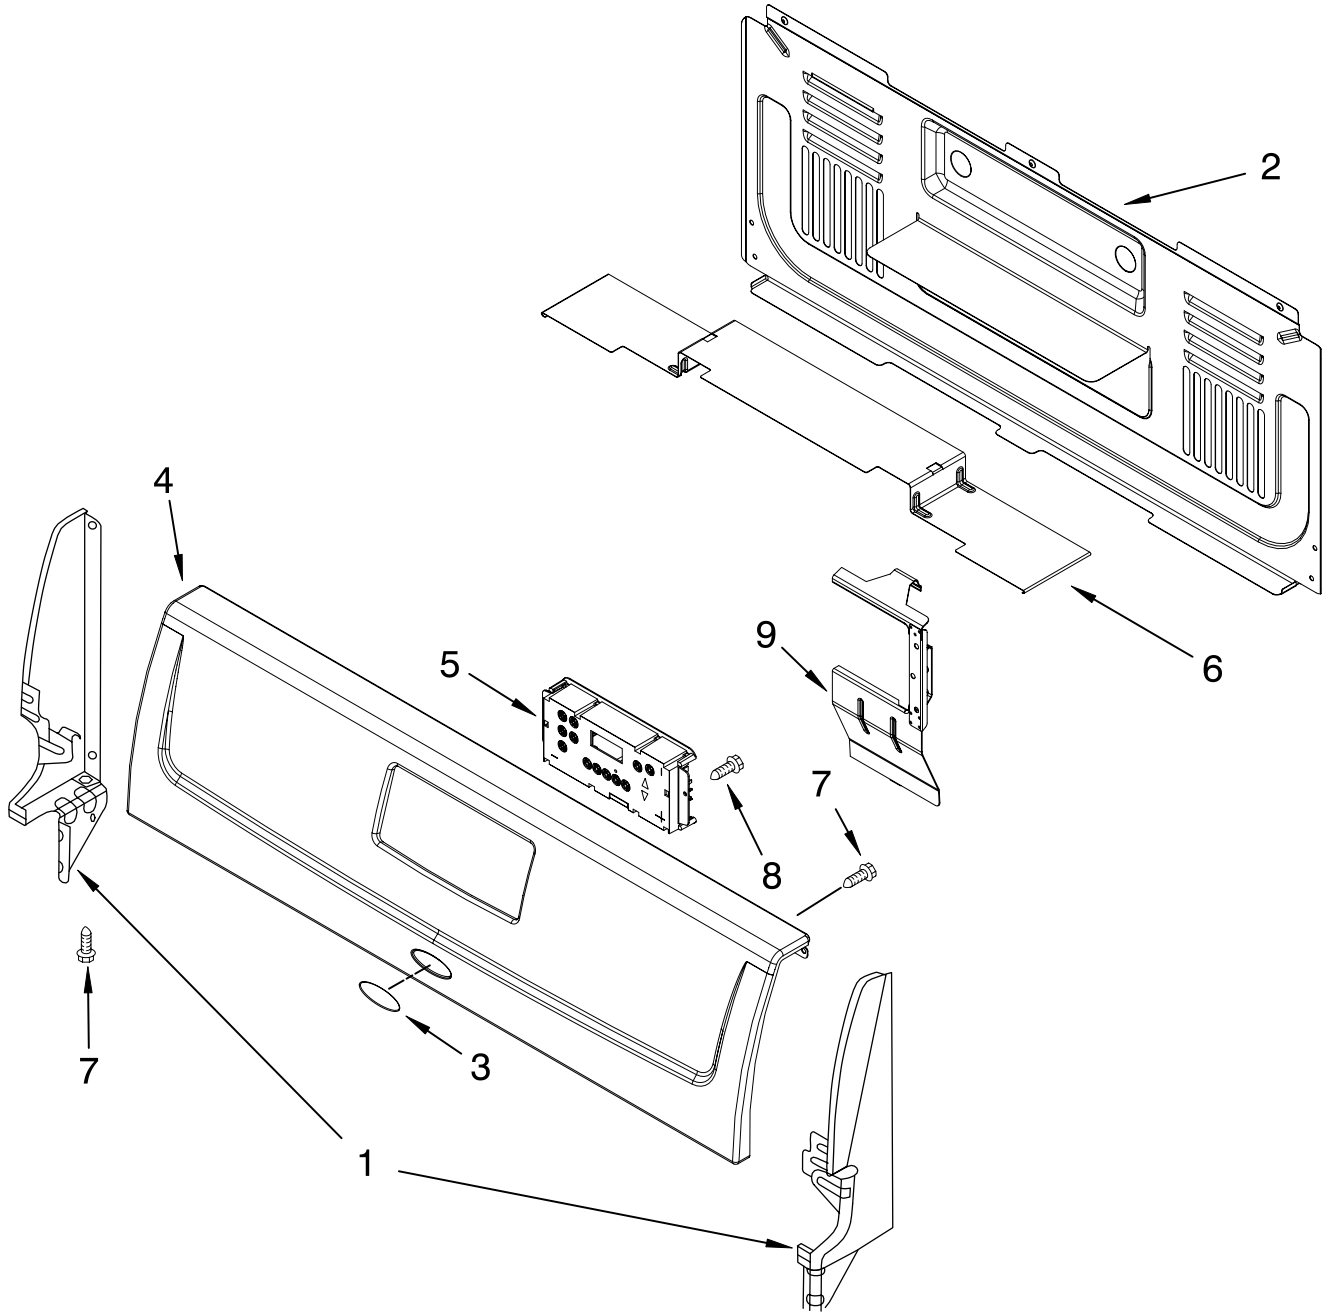

BACKGUARD PARTS

For Model: SF216LXSQ1, SF216LXSM1

(Designer White) (Metalic)

Illus. No.	Part No.	DESCRIPTION	
1	98004632	Endcap Black Left	
	98004633	Black Right	
	98005336	White Left	
	98005337	White Right	
	2	98006083	Rear, Backguard

Illus. No.	Part No.	DESCRIPTION
3	9757609	Nameplate
4	98017734L	Metalic
	98017734W	White
	5	Control, Elec
5	W10112876	Black
	W10112875	White

Illus. No.	Part No.	DESCRIPTION
6	W10120794	Deflector, Rear Cvr
7	98015526	Screw
8	98004219	Screw
9		Bracket, Timer
	98018144	Left
	98018143	Right

FOR ORDERING INFORMATION REFER TO PARTS PRICE LIST