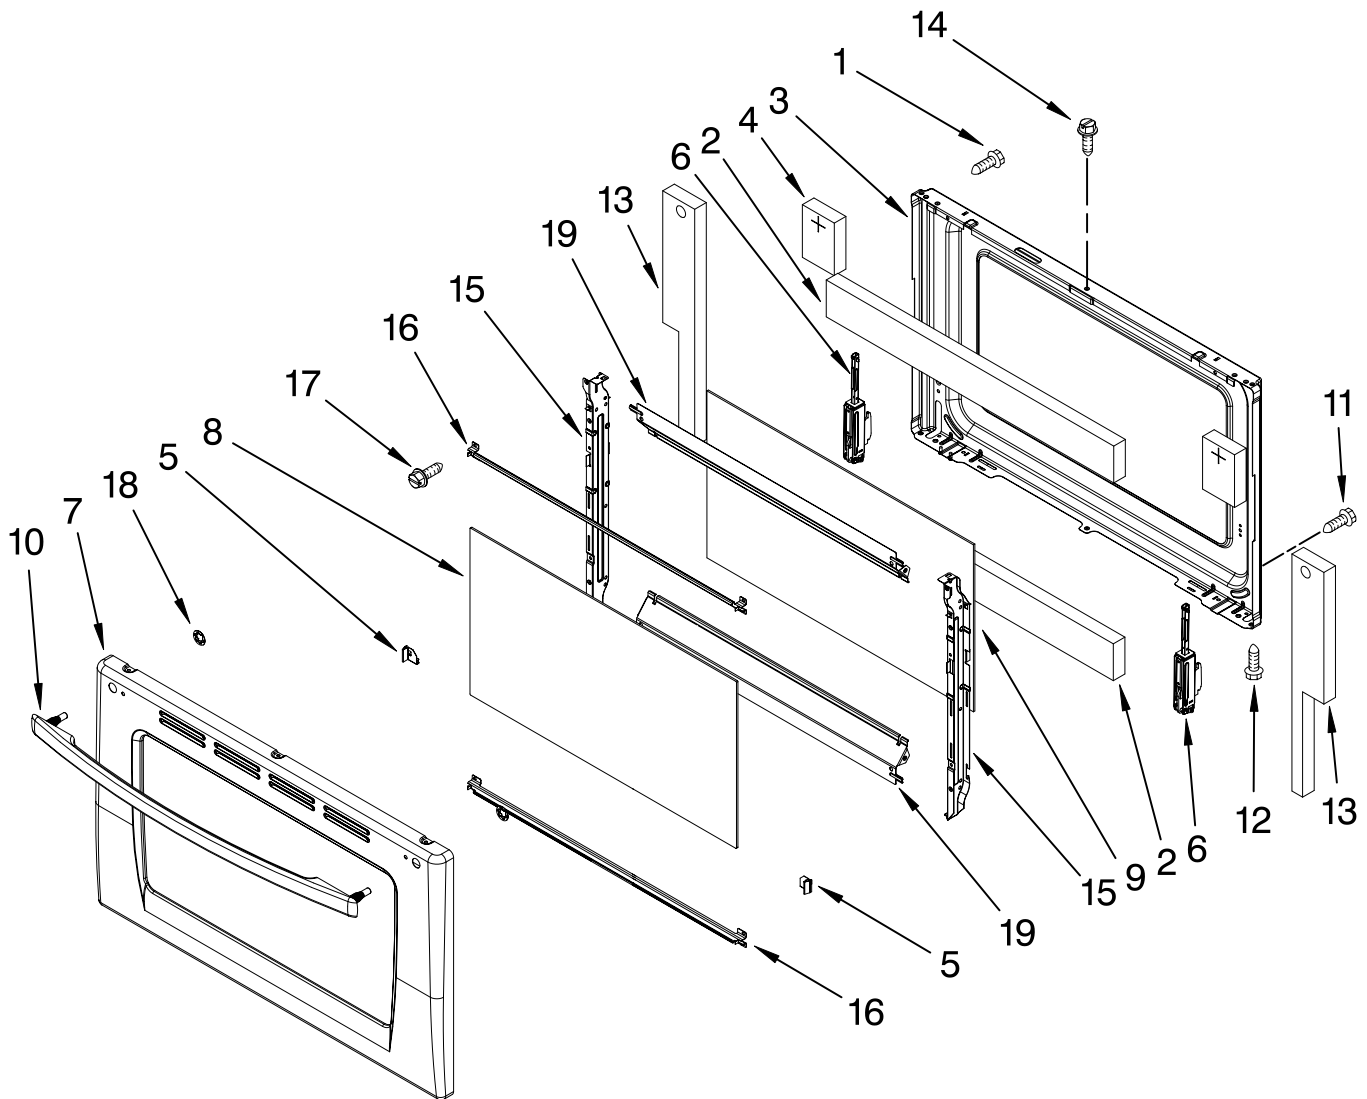

DOOR PARTS

For Model: SF216LXSQ1, SF216LXSM1
(Designer White) (Metalic)

Illus. No.	Part No.	DESCRIPTION
1	8533843	Screw
2	W10111139	Insulation (2)
3	98015563	Liner, Door
4	W10111696	Insulation, Door
5		Clip, Glass
	98004952	Left
	98004953	Right
6	98017875	Hinge, Door (2)
7		Panel, Door
	98015017W	White
	98015017L	Metalic

Illus. No.	Part No.	DESCRIPTION
8	98015442	Glass, Outer
9	W10109950	Glass, Inner
10		Handle, Oven Door
	98004940	White
	98004939	Black
11	98008699	Screw (2)
12	98004993	Screw (4)
13		Insulation, Side
	W10110943	Left
	W10110944	Right

Illus. No.	Part No.	DESCRIPTION
14		Screw (3)
	98006727	White
	98006726	Black
15		Retainer
	98004564	Right
	98004629	Left
16	98015365	Support, Glass (2)
17	98004219	Screw
18	98004650	Nut, Push (2)
19	98015806	Retainer, Insulatn

FOR ORDERING INFORMATION REFER TO PARTS PRICE LIST