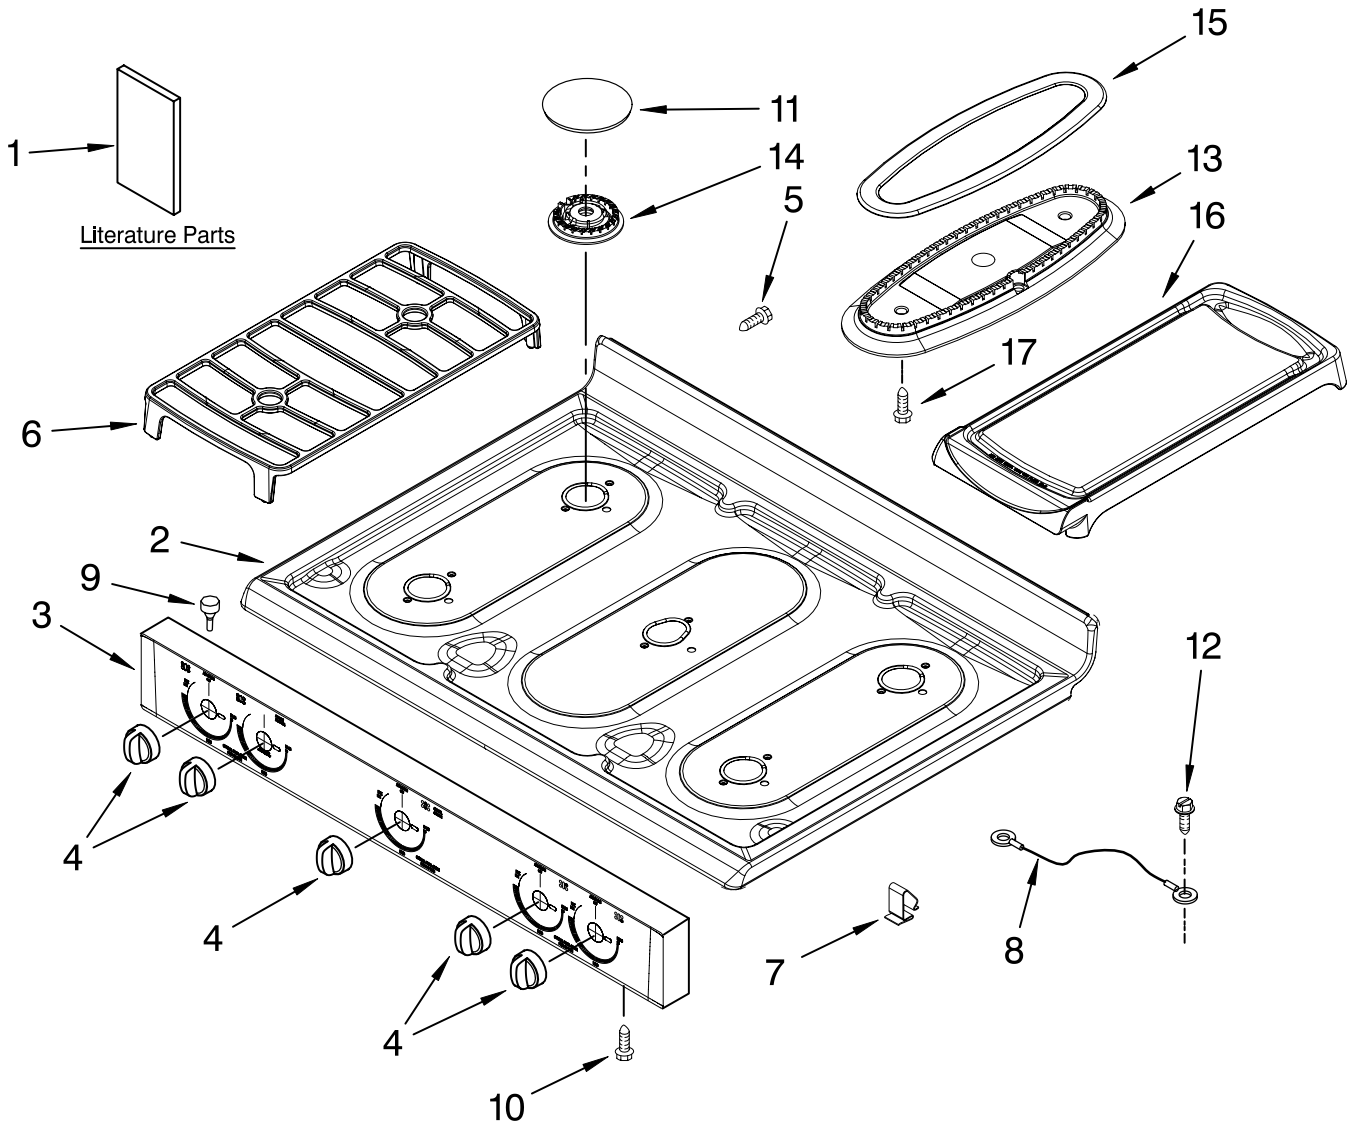

# COOKTOP PARTS

For Model: SF216LXSQ1, SF216LXSM1  
(Designer White) (Metalic)

30" GAS FREESTANDING  
STANDARD CLEAN RANGE  
ELECTRONIC IGNITION

Illus. No.	Part No.	DESCRIPTION	Illus. No.	Part No.	DESCRIPTION	Illus. No.	Part No.	DESCRIPTION
1	W10110358	Literature Parts	3	W10110086	Panel, Manifold	8	98014544	Wire, Ground
	W10138585	Instruct, Install		W10110437	Metalic	9	98013389	Bumper, Cooktop
	W10142330	Installation Instr (Template)	4	98006100	White	10	98005000	Screw (3)
	98007130	Guide, Use & Care		98006102	Knob, Burner (5)	11	98017461	Cap, Burner (4)
	W10142328	Safer Cooking Tips	5	98007225	Black	12	8534079	Screw
2	W10110387	Tech Sheet	6	98016580	White	13	98017464	Fish Burner
	W10110093	Cooktop	7	98004722	Screw	14	98017537	Burner, Top (4)
		White			Grate, Burner (3)	15	98017539	Cap, Fish Burner
		Metalic			Clip, Cooktop (2)	16	W10133861	Griddle
						17	W10068560	Screw (2)