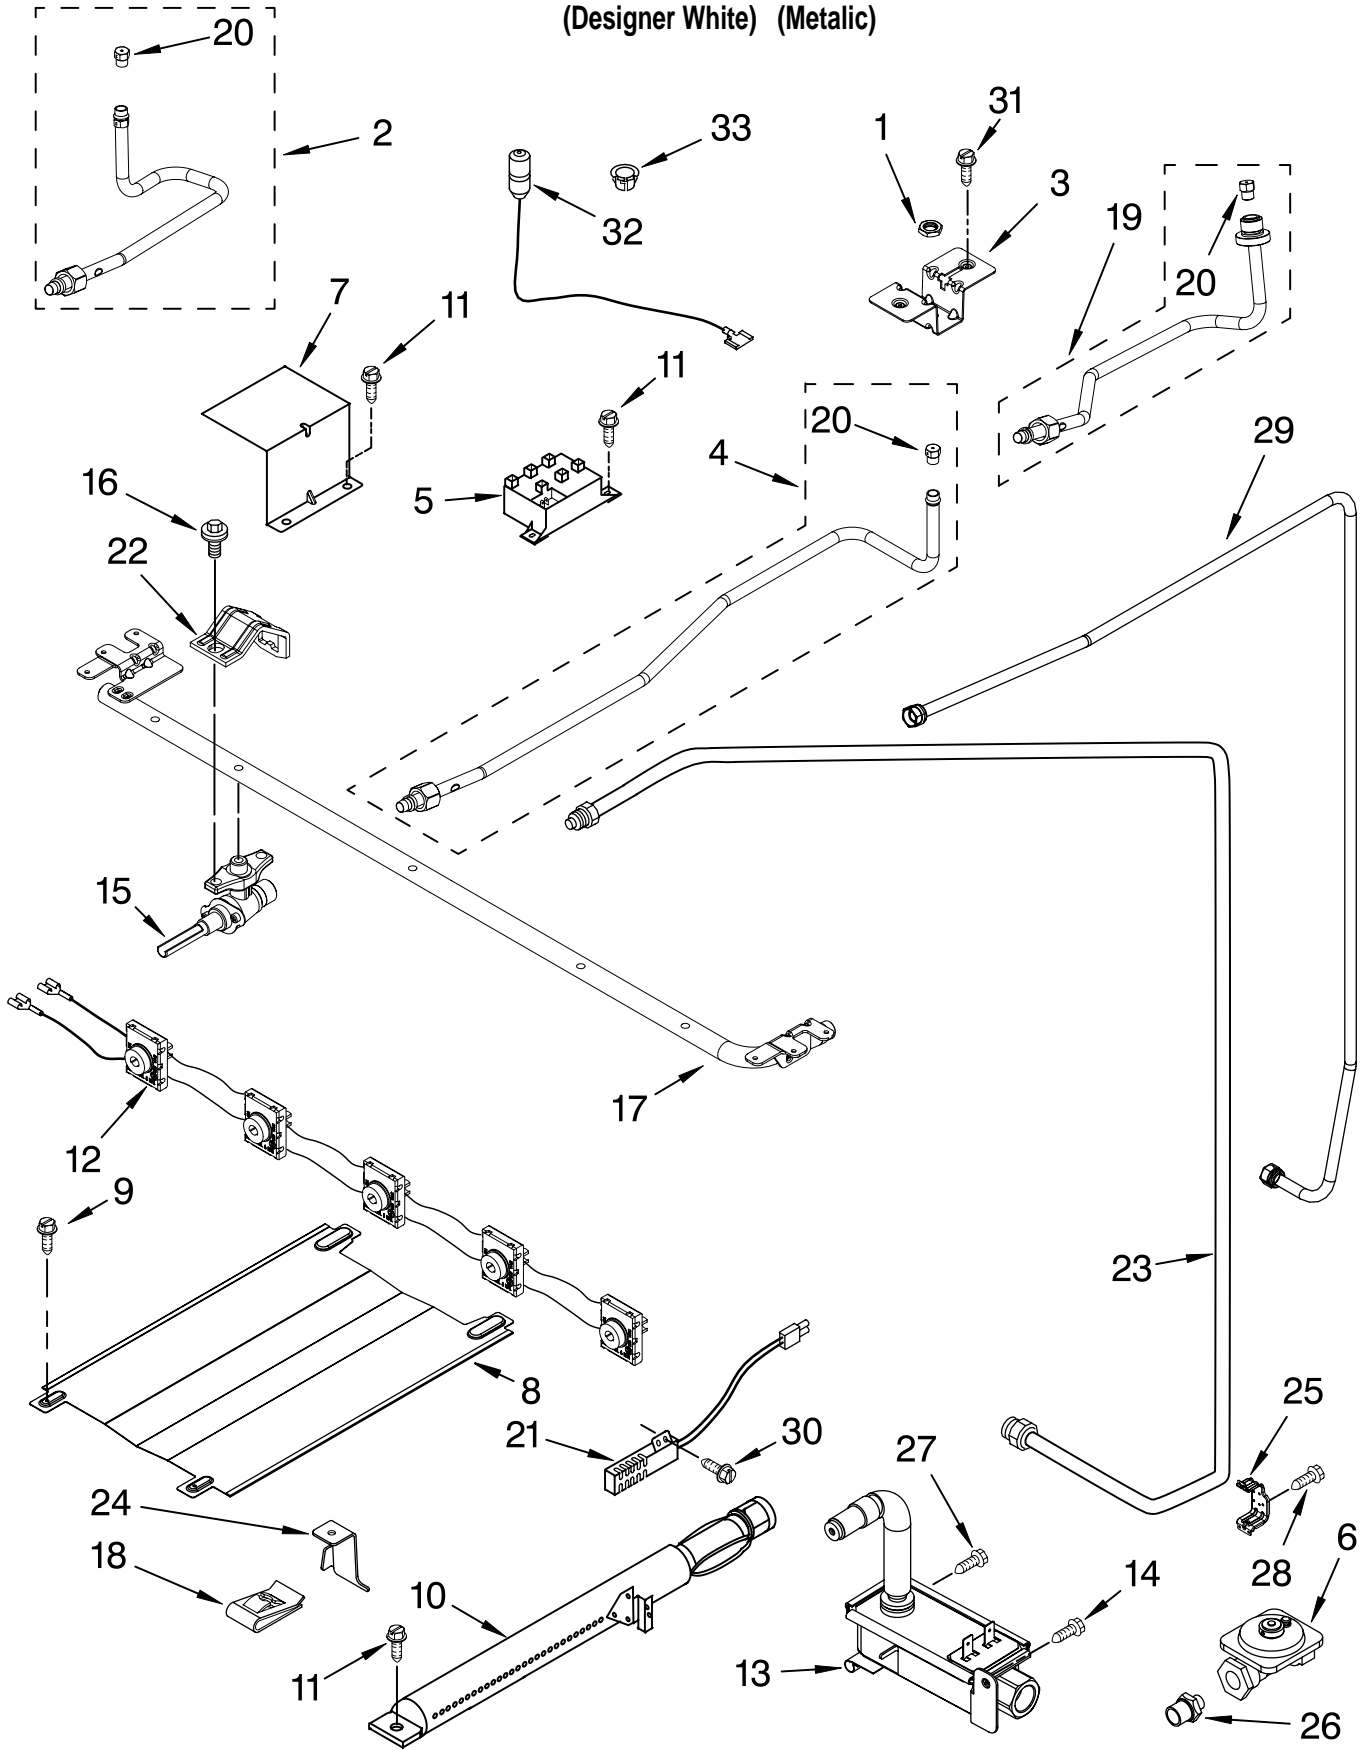

MANIFOLD PARTS

For Model: SF216LXSQ1, SF216LXSM1
(Designer White) (Metalic)

FOR ORDERING INFORMATION REFER TO PARTS PRICE LIST

MANIFOLD PARTS

For Model: SF216LXSQ1, SF216LXSM1
(Designer White) (Metalic)

Illus. No.	Part No.	DESCRIPTION
1	98017323	Nut (4)
2		Venturi, Front (2)
	W10110344	LF
	W10110343	RF
3	98017741	Brkt., Venturi (4)
4	W10110342	Venturi, Rear (2)
5	W10110523	Spark Module
6	98007411	Regulator
7	98007192	Cover, Module
8	98015099	Spreader, Flame
9	98006632	Screw
10	98012138	Burner, Oven
11	98006633	Screw
12	W10111806	Harness, Switch
13	98014893	Valve, Oven
14	98006633	Screw
15		Valve, Burner
	98017498	LF, LR, RF, RR
	W10110341	Center-Fish Burner
16	98017517	Bolt, Valve Mtg
17	W10110091	Pipe, Manifold
18	98009179	U-Nut
19	W10110345	Tubing, Center
20		Orifice
	98017587	RF, RR, LR
	98017586	LF
	W10110355	Center-Fish Burner
21	98005652	Igniter, Oven Oven Pilot)
22	98017516	Bracket, Valve (4)
23	98007428	Tubing (Regltr to Oven Valve)
24	98013314	Locator, Burner
25	98007410	Bracket, Regulator
26	98007431	Fitting 3/8to9/16
27	98013634	Screw
28	1180823	Screw
29	98017171	Tubing, Inlet
30	98005659	Screw
31	W10146346	Screw
32		Igniter, Top
	W10112313	RF & RR
	98014516	LF
	98017917	LR & CTR
33	98015032	Clip, Igniter

**FOLLOWING PARTS
NOT ILLUSTRATED**

W10110353 LP Orifice Kit
(For Use With LP)