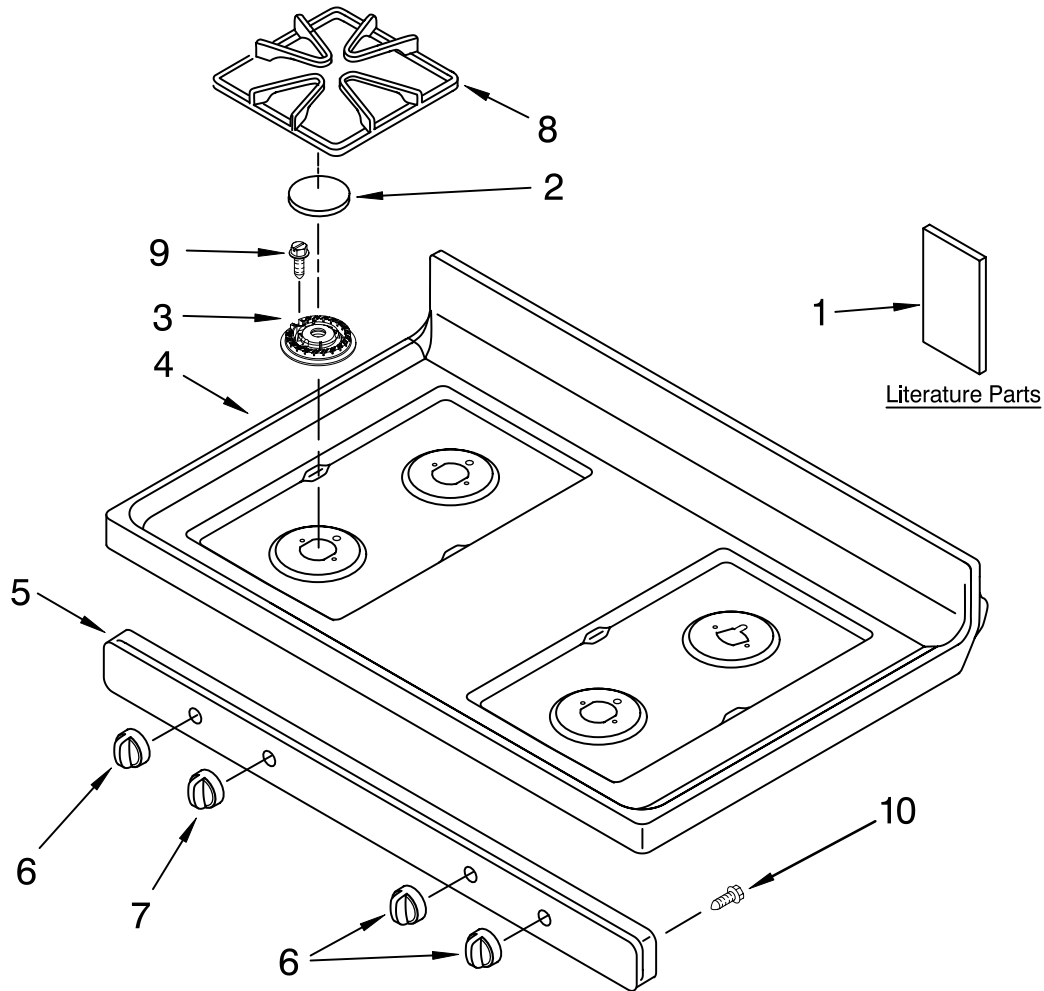

# COOKTOP PARTS

For Models: SF272LXTD1  
(Universal Silver)

30" GAS FREESTANDING  
SELF CLEAN RANGE

Illus. No.	Part No.	DESCRIPTION
1	9762998	Literature Parts Installation Instructions Anti-Tip Template
	9757142	English/Spanish
	9757143	English/French
	W10110369	Owners Manual
	W10116295	Tech Sheet
	9762761	Safer Cooking Tips