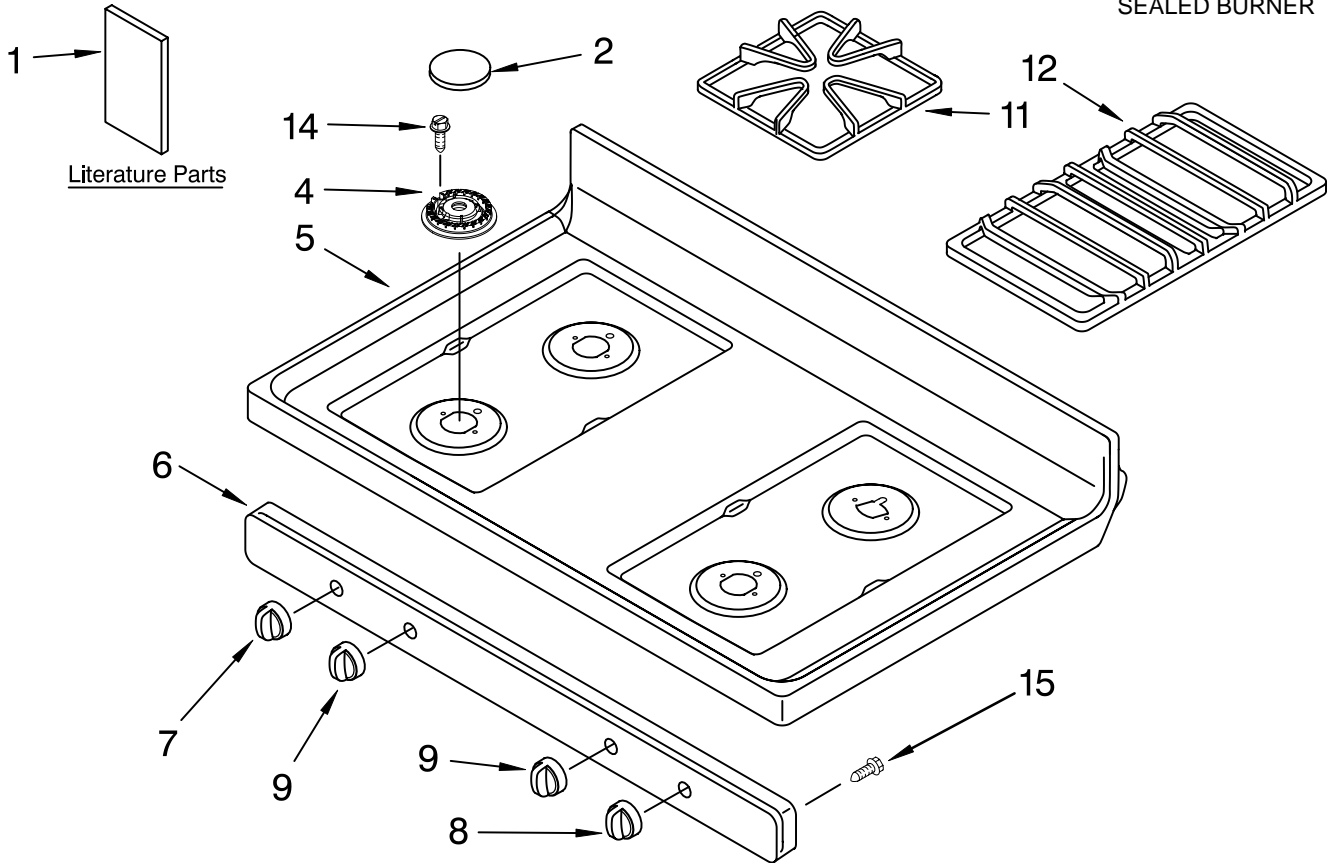

COOKTOP PARTS

For Models: SF367LXSQ1, SF367LXSB1, SF367LXSS1, SF367LXSY1
(Designer White) (Black) (Stainless Steel)(Universal Silver)

30" GAS FREESTANDING
SELF CLEAN RANGE
SEALED BURNER

Illus. No.	Part No.	DESCRIPTION
1	W10110368	Literature Parts Use & Care Guide Tech Sheet
	W10116296	English
	W10116297	French
	9762997	Installation Instructions Anti-Tip Template
	9757142	English/Spanish
	9757143	English/French
	9762761	Safer Cooking Tips English
	9759133	French
2	3191905	Cap, Burner LF & RF Grey
	3191904	Black LR
	3191903	Grey RR
	3191901	Black RR
	3191899	Grey
	3191898	Black