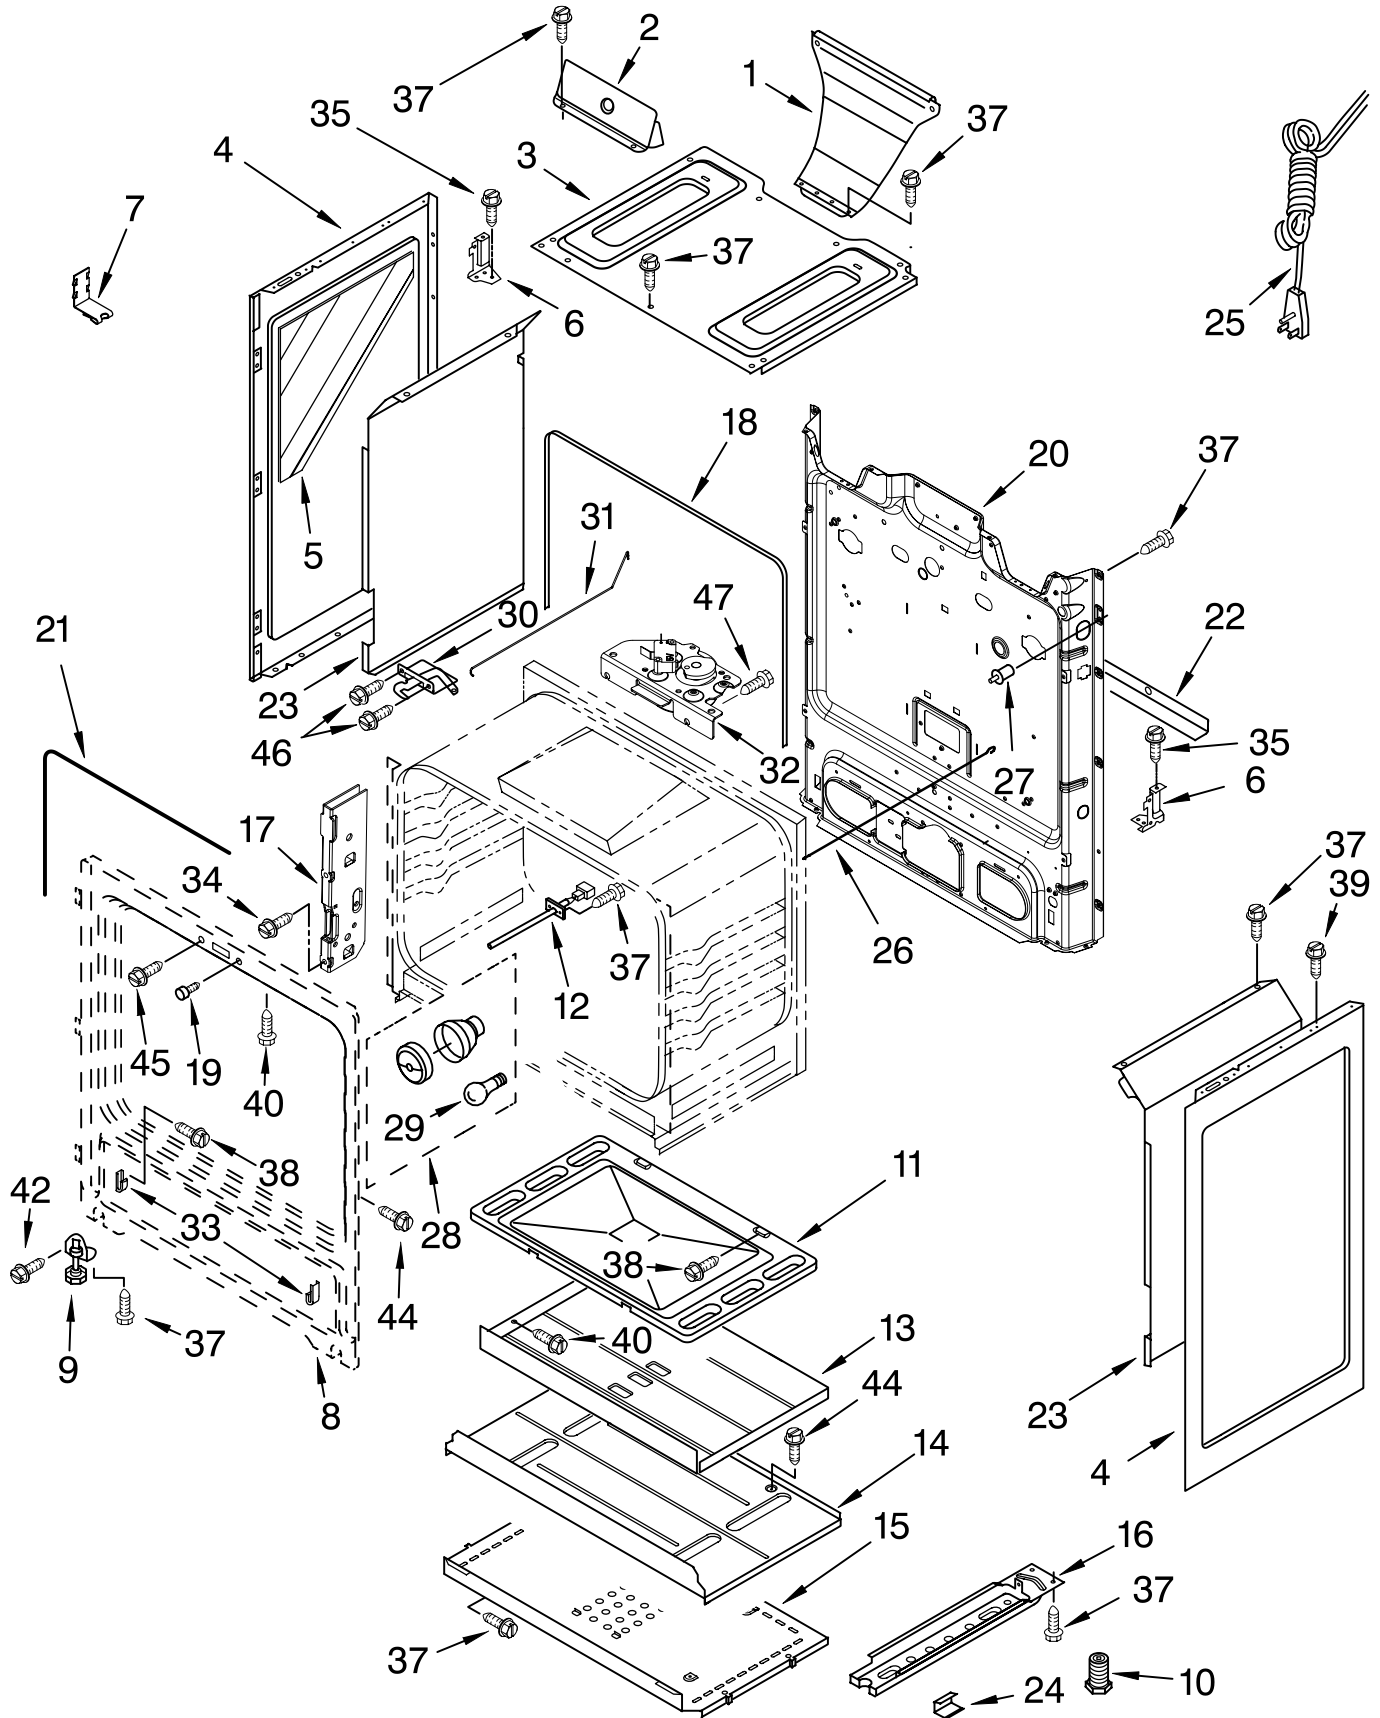

CHASSIS PARTS

For Models: SF367LXSQ1, SF367LXSB1, SF367LXSS1, SF367LXSY1
(Designer White) (Black) (Stainless Steel)(Universal Silver)

FOR ORDERING INFORMATION REFER TO PARTS PRICE LIST

CHASSIS PARTS

For Models: SF367LXSQ1, SF367LXSB1, SF367LXSS1, SF367LXSY1
(Designer White) (Black) (Stainless Steel)(Universal Silver)

Illus. No.	Part No.	DESCRIPTION	Illus. No.	Part No.	DESCRIPTION	Illus. No.	Part No.	DESCRIPTION
1	W10012240	Flue Box	19	9758701	Spacer, Door	37	3196178	Screw
2	8272747	Shield, Flue	20	9757098	Back, Main	38	3196152	Screw
3	8273036	Burner Box	21	8522416	Seal, Oven	39		Screw
4		Panel, Side (2)	22	8053971	Brace, Main Back		3196166	White
	8053830	White-Textured	23		Retainer, Insul.		3196168	Black
	8053832	Black		9761449	Left Hand	40	3196176	Screw
5	9761490	Insulation		9761448	Right Hand	42	3196179	Screw
6	8523249	Brkt, Manifold Mtg	24	3196576	Clip, Panel (6)	44	3196177	Screw
7	9761512	Clip, Mounting	25	9757891	Cord, Power	45	3196168	Screw
8		Frame, Front (Not Serviced)	26	9757239	Rod - Dr Switch	46	3196560	Screw
9	3196037	Foot, Front (2)	27	9757262	Switch, Door	47	3196160	Screw
10	W10058460	Foot, Rear (2)	28	3196701	Light Socket Assy	INSULATION		
11	3195097	Bottom, Oven	29	311255	Bulb, Oven Light		8524099	Insulation, Wrap
12	8273902	Sensor, Oven	30	9761013	Latch, Door		8272613	Insulation, Vent
13	8053967	Baffle, Burner	31	W10078370	Rod, Latch		8272614	Insulation, Back
14	8053969	Shield, Heat	32	W10107820	Latch-Mtr			
15	8053968	Shield, Lower	33	9759785	Glide, Drawer			
16	9760314	Rail, Base (2)	34	W10031780	Screw			
17	9760407	Brkt - Mounting	35	3196169	Screw			
18	W10008830	Seal, Oven Flange						

FOR ORDERING INFORMATION REFER TO PARTS PRICE LIST