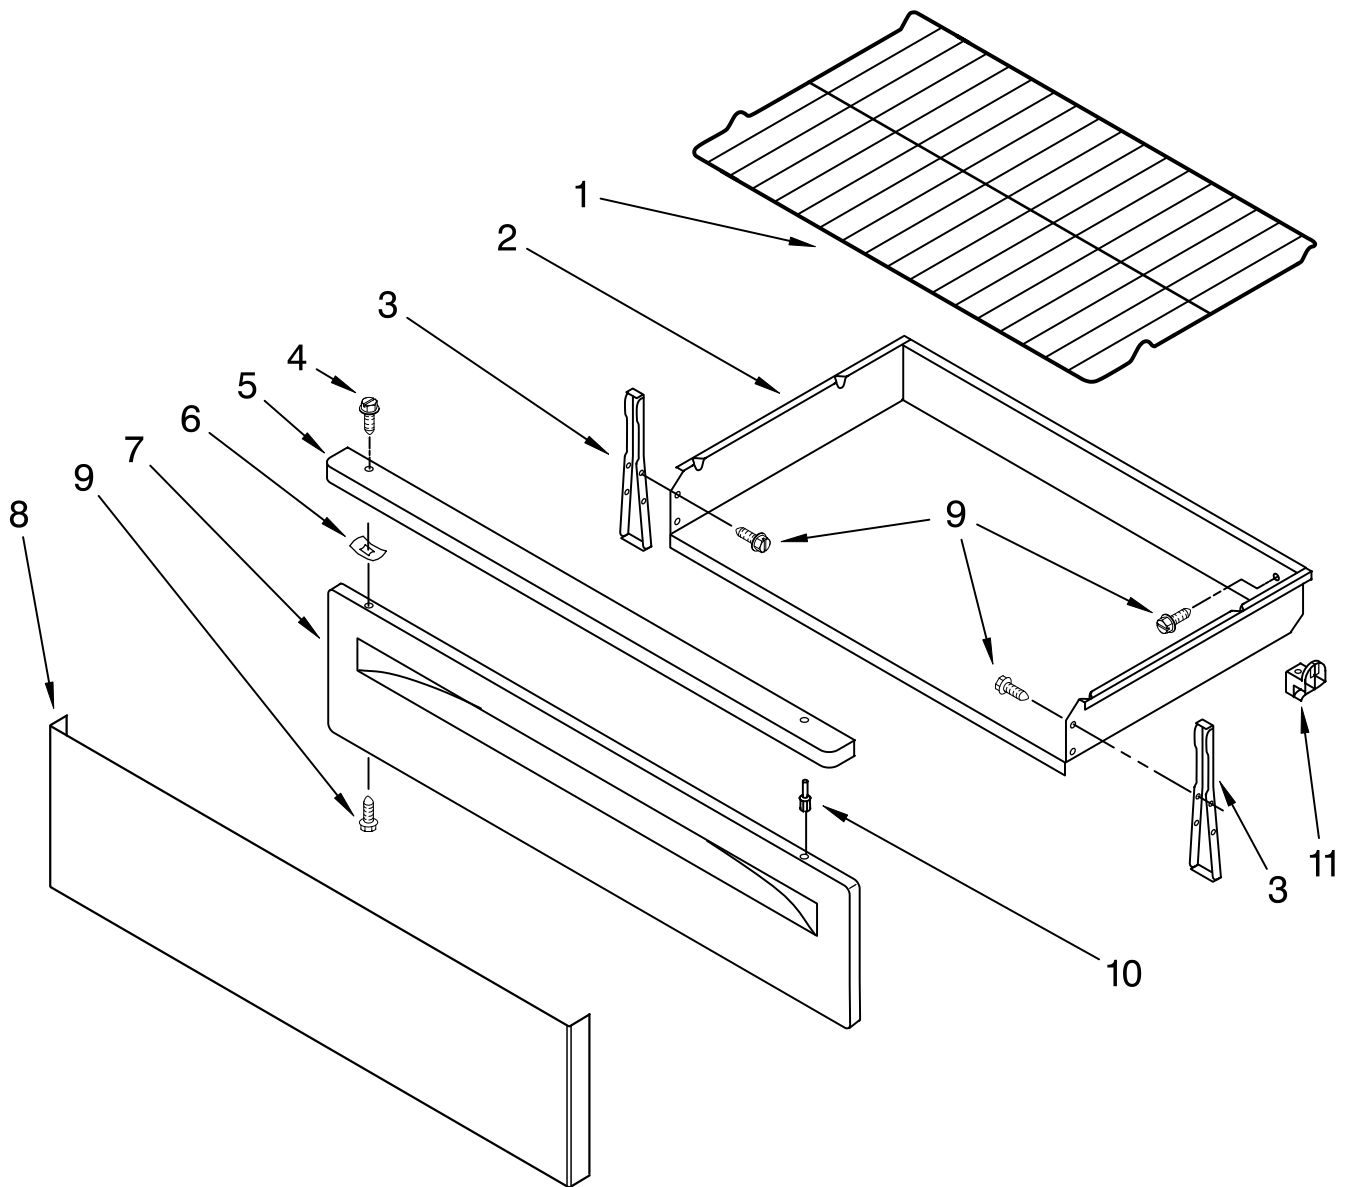

DRAWER & BROILER PARTS

For Models: SF367LXSQ1, SF367LXSB1, SF367LXSS1, SF367LXSY1

(Designer White) (Black) (Stainless Steel)(Universal Silver)

Illus. No.	Part No.	DESCRIPTION
1	3195710	Rack, Oven (2)
2	9761031	Drawer, Storage
3	3196817	Bracket, Drawer(2)
4	W10031790	Screw, For Stainless Steel And Universal Silver Models

Illus. No.	Part No.	DESCRIPTION
5	9757219	Handle Stainless Steel Model
	9762251	Universal Silver Model
6	9781235	Clip
7	W10022090	White Panel, Drawer Frnt
	W10022100	Black

Illus. No.	Part No.	DESCRIPTION
8	9755797	Panel, Drawer Frnt For Stainless Steel And Universal Silver Models
9	3196168	Screw
10	3196814	Rivet, Push (2) White
	3196813	Black
11	8053334	Spacer, Glide

FOR ORDERING INFORMATION REFER TO PARTS PRICE LIST