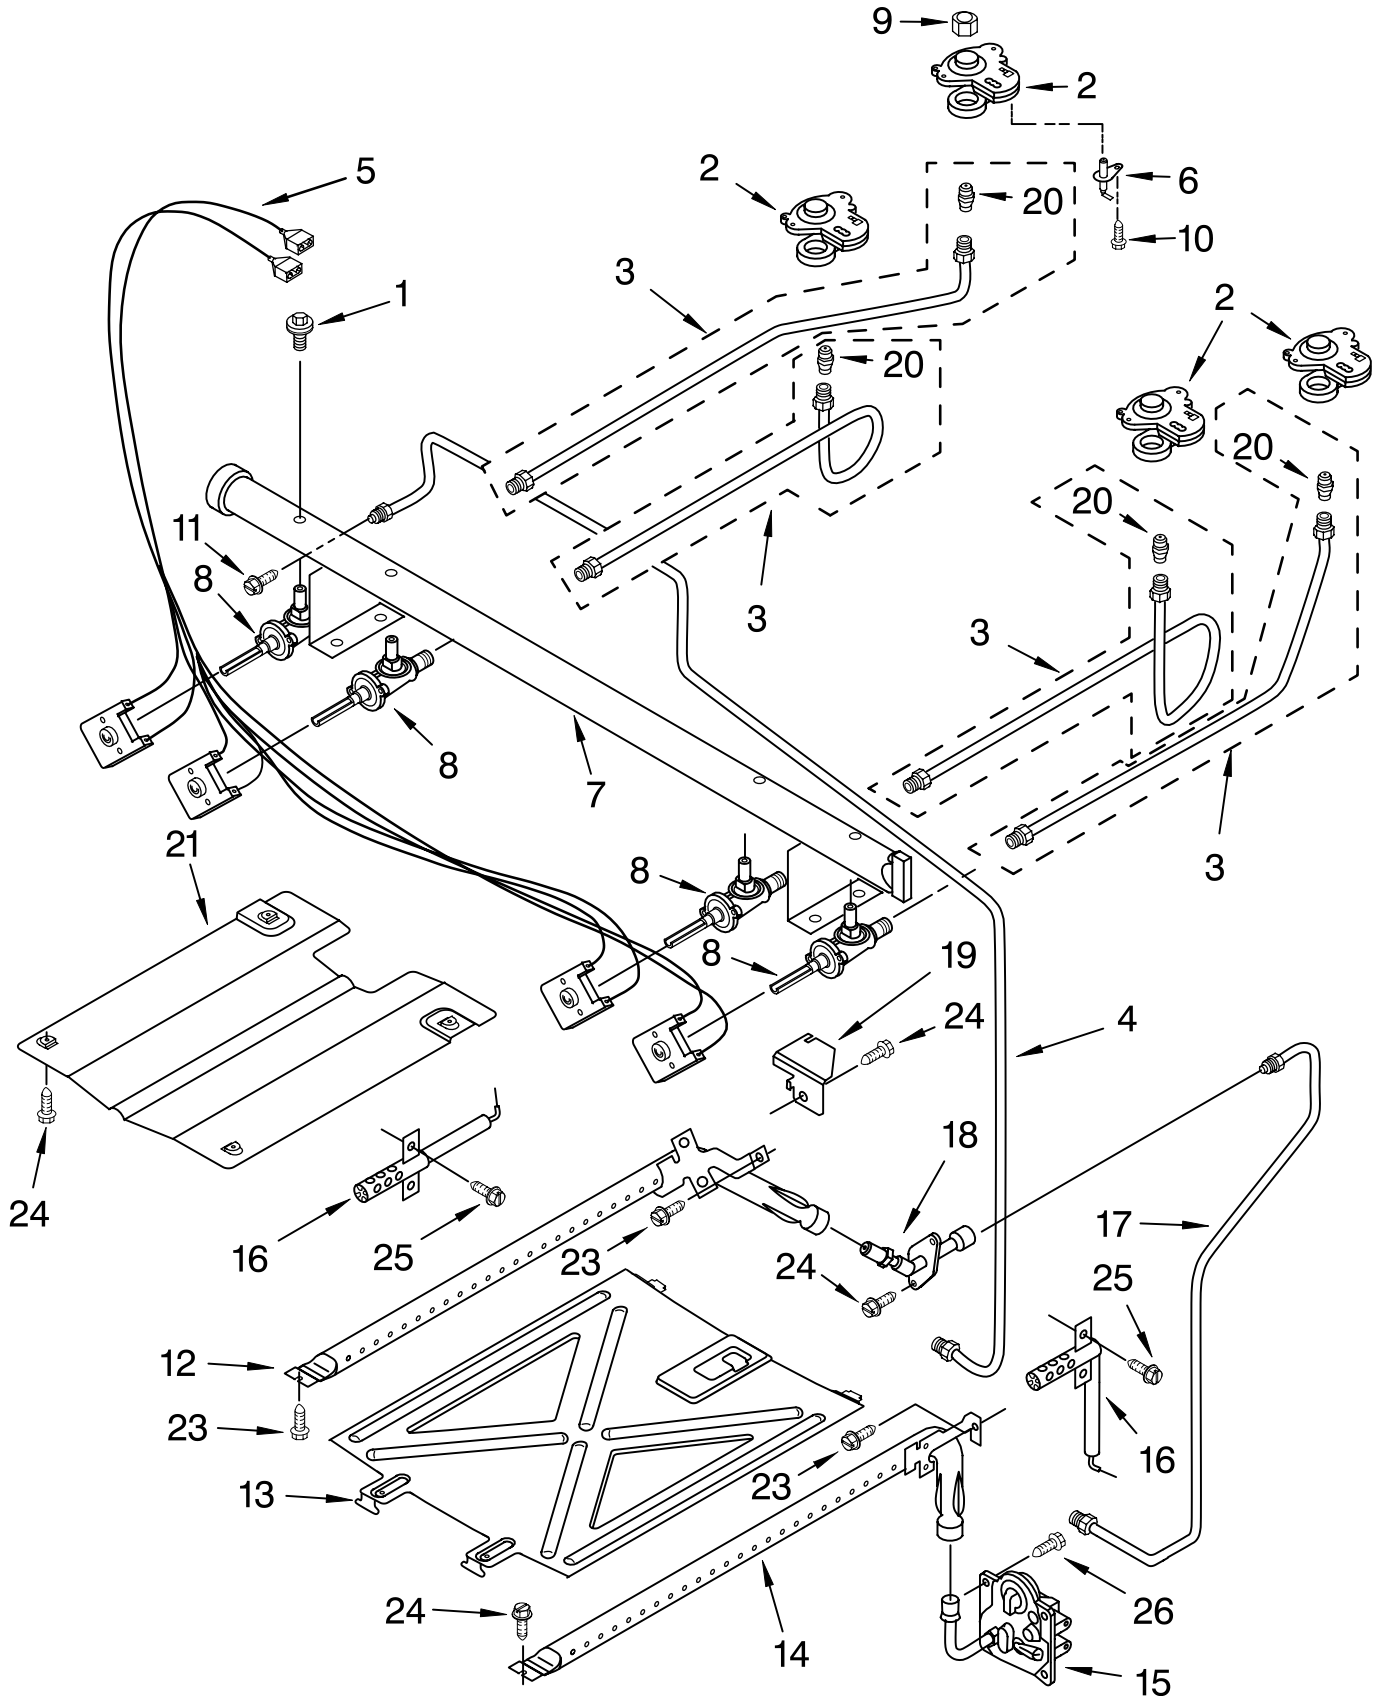

MANIFOLD PARTS

For Models: SF367LXSQ1, SF367LXSB1, SF367LXSS1, SF367LXSY1
(Designer White) (Black) (Stainless Steel)(Universal Silver)

FOR ORDERING INFORMATION REFER TO PARTS PRICE LIST