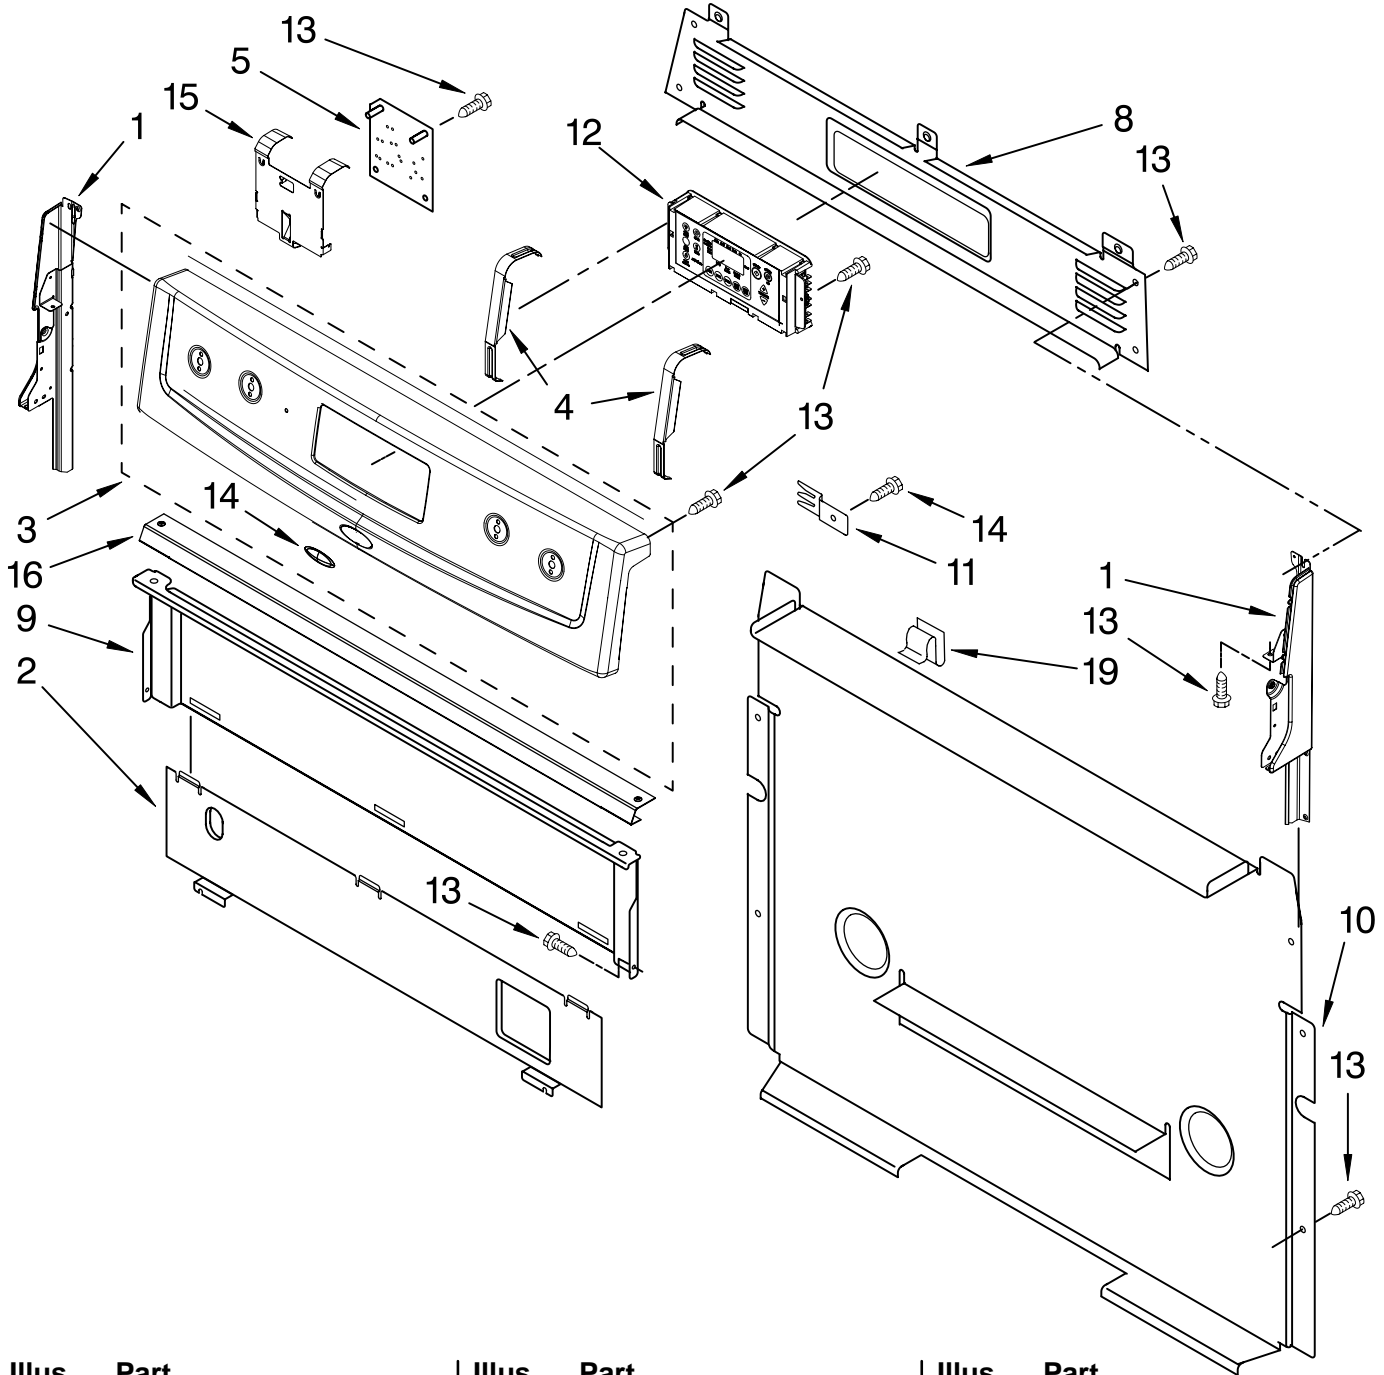

CONTROL PANEL PARTS

For Models: SF367LXSQ1, SF367LXSB1, SF367LXSS1, SF367LXSY1
(Designer White) (Black) (Stainless Steel)(Universal Silver)

Illus. No.	Part No.	DESCRIPTION
1		Endcap, Left Hand
	W10009040	White
	W10009080	Black
		Endcap, Right Hand
2	W10009050	White
	W10009090	Black
2	8053505	Heat Shield, Lower

Illus. No.	Part No.	DESCRIPTION
3		Panel, Control
	9762091	White
	9762093	Black
	9762094	Stainless Model
4	9762078	Bracket, EOC Mount
5	9758080	Module, Spark
8	9756301	Cover, Upper
9	8053910	Shield, Heat
10	8273132	Cover, Lower
11	8523412	Bracket, Support

Illus. No.	Part No.	DESCRIPTION
12		Control, Range
	W10108180	White
	W10108190	Black
13	3196178	Screw
14	9757609	Nameplate
15	9762726	Brkt-Mntg, DSI
16	9762095	Brkt-Mntg, Console
19	8273564	Clip

FOR ORDERING INFORMATION REFER TO PARTS PRICE LIST