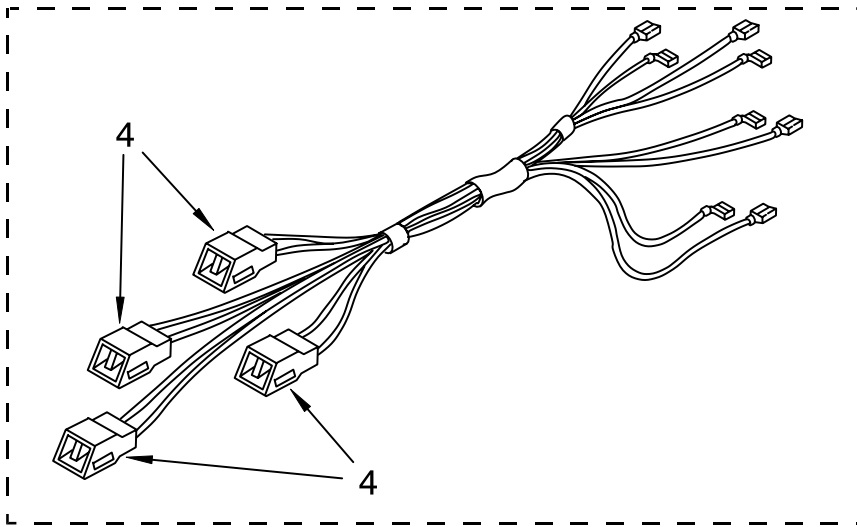

Following Parts Not Illustrated

309961	Insulation, Oven Wrap
814091	Anti-Tip Kit (Floor Mount)

FOR ORDERING INFORMATION REFER TO PARTS PRICE LIST

DOOR AND DRAWER PARTS

For Model: TER20W0DW0
(White)

Illus. No.	Part No.	DESCRIPTION
------------	----------	-------------

NOTE: The screws and nuts required to attach a part are listed immediately following that part.

1	3172221	Liner, Door
	3149333	Screw
3		Outer Glass Panel
	3148186	Black Glass
4	3188997	Frame, Panel
	3149253	Screw (4)
	3149333	Screw (3)
5	3188692	Top, Door Vent
	3149333	Screw (2)
7	3148282	Clip, Handle (2)
8		Handle, Door
	3188695	Black color
	3169474	Screw (2)
11	327887	Drawer, Utility
12	309329	Protector, Drawer Slide (2)
13	307980	Glide, Rear (2)
	313349	Screw, 8-18 x 1/2 (3)
14		Panel, Drawer
	3169430	White
	313349	Screw, 8-18 x 1/2 (2)
15		Handle, Snap-In
	3150612	White
16	3169420	Bracket, Rail (2)
17		Rail, Slide
	3149255	R.H.
	3149256	L.H.
		(Includes No. 18)
	307748	Screw (2)
18	3149257	Glide, Front (2)
	307748	Screw (2)

FOR ORDERING INFORMATION REFER TO PARTS PRICE LIST

WIRING HARNESS PARTS

For Model: TER20W0DW0
(White)

Illus. No.	Part No.	DESCRIPTION
1	3149881	Harness, Wire (Surface Units)
2	3190492	Harness, Wire (Oven)
3	3169449	Clip, Snap-In
4	330031	Receptacle