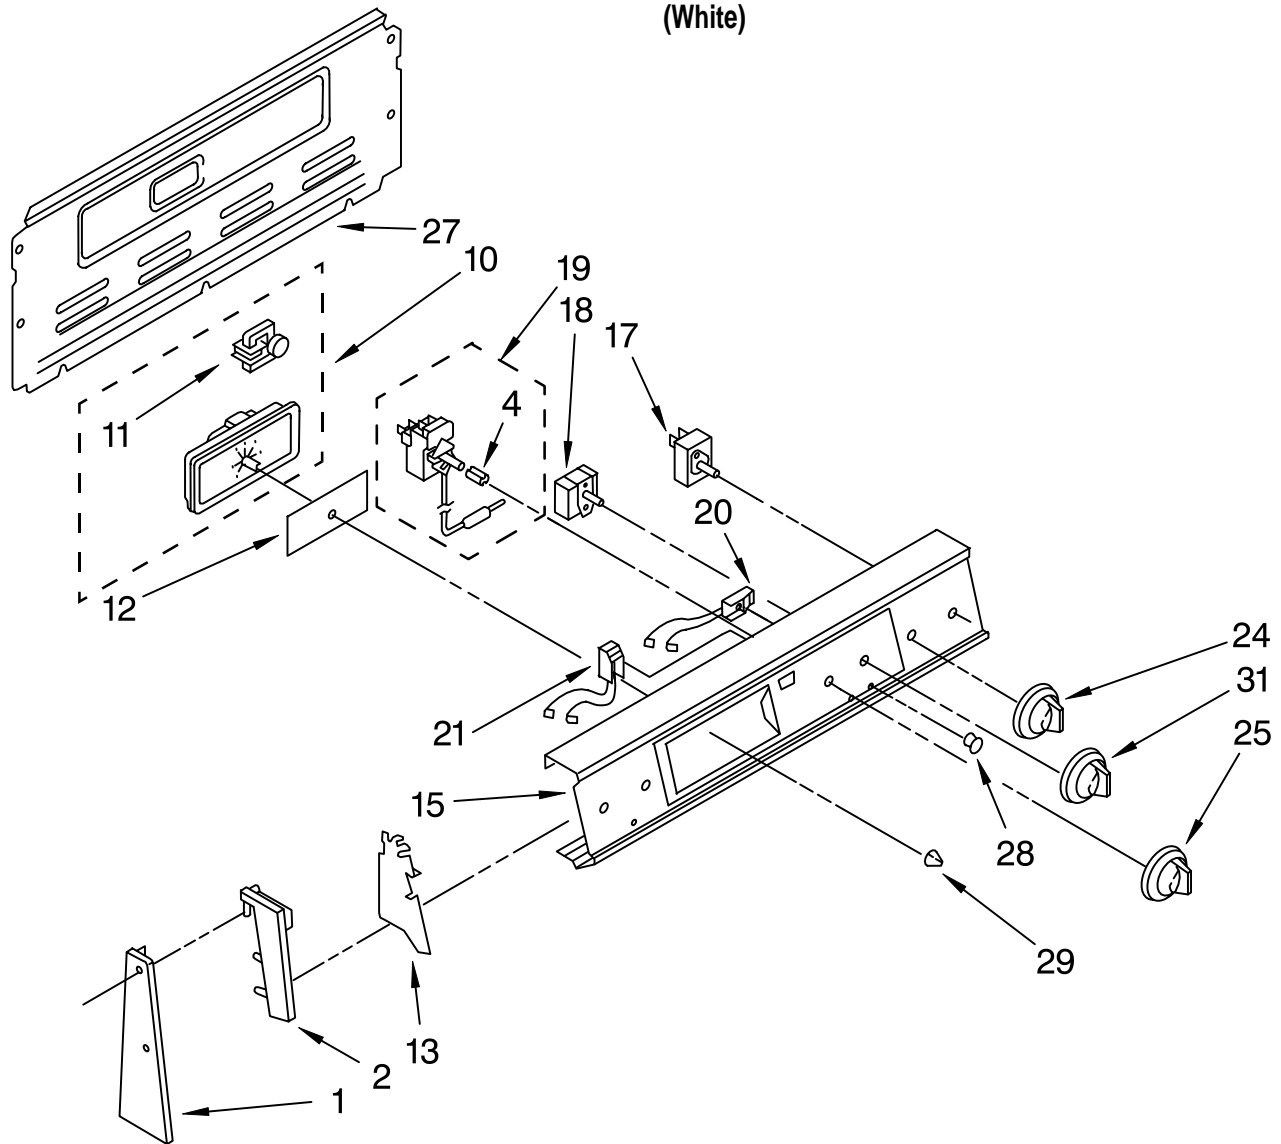

COOKTOP PARTS

For Model: TER20W0DW0
(White)

30" ELECTRIC
FREESTANDING
CONVENTIONAL
RANGE

Illus. No.	Part No.	DESCRIPTION
------------	----------	-------------

NOTE: The screws and nuts required to attach a part are listed immediately following that part.

1	814103	Nut (4)
2	487887	Screw, 3-48 x 1/4 (4)
3	3148790	Clip, Hold Down (4)
7	3169186	Box, Burner
	309112	Screw, 10A x 3/8 (4)
8	307973	Shield, Wiring
	343641	Screw, 10-16 x 1/2 (4)
9	3148659	Rod, Cooktop (2)
12	3169384	Pin, Cooktop (2)
	343641	Screw, 10-16 x 1/2 (4)
13	3170981	Cooktop White
	690989	Screw, 10-32 x 1/2
15	308605	Strain Relief
	343641	Screw, 10-16 x 1/2
16	312606	Clip, Mtg. Receptacle (4)
	313808	Screw, 6-32 x 9/32 (4)
18	3150246	Pan, Reflector 6" Element (2)
	3150247	8" Element (2)
19		Unit, Surface
	660528	6" L.F. & R.R.
	660530	8" R.F. & L.R. (Includes Illus. 20)
20	309195	Medallion (4)

FOR ORDERING INFORMATION REFER TO PARTS PRICE LIST

CONTROL PANEL PARTS

For Model: TER20W0DW0
(White)

Illus. No.	Part No.	DESCRIPTION
NOTE: The screws and nuts required to attach a part are listed immediately following that part.		
1	3187671	End Trim R.H.
	3187672	End Trim L.H.
	343641	Screw, 10-16 x 1/2 (4)
2	3150441	End Cap R.H.
	3150442	End Cap L.H.
	254225	Screw, 8BT x 1/4 (4)
4	3169525	Sleeve, Adaptor
10	3169298	Timer, Clock
	246132	Screw, 8A x 3/8 (2)

FOR ORDERING INFORMATION REFER TO PARTS PRICE LIST

OVEN PARTS

For Model: TER20W0DW0
(White)

FOR ORDERING INFORMATION REFER TO PARTS PRICE LIST

OVEN PARTS

For Model: TER20W0DW0
(White)

Illus. No.	Part No.	DESCRIPTION
NOTE: The screws and nuts required to attach a part are listed immediately following that part.		
1		Main Chassis
	330086	White
2	238614	Bumper, Cooktop (2)
3	3169499	Leg Leveling (4)
4	3176714	Frame, Front
	3150537	Screw
5	307985	Pin, Hinge (2)
7	308306	Pushnut (2)
8	3176710	Hinge, R.H.
	3176711	Hinge, L.H.
	343641	Screw, 10-16 x 1/2 (4)
9	3176612	Oven (30" Conv.)
10	3150505	Socket Assembly
11	311255	Bulb, Oven Light