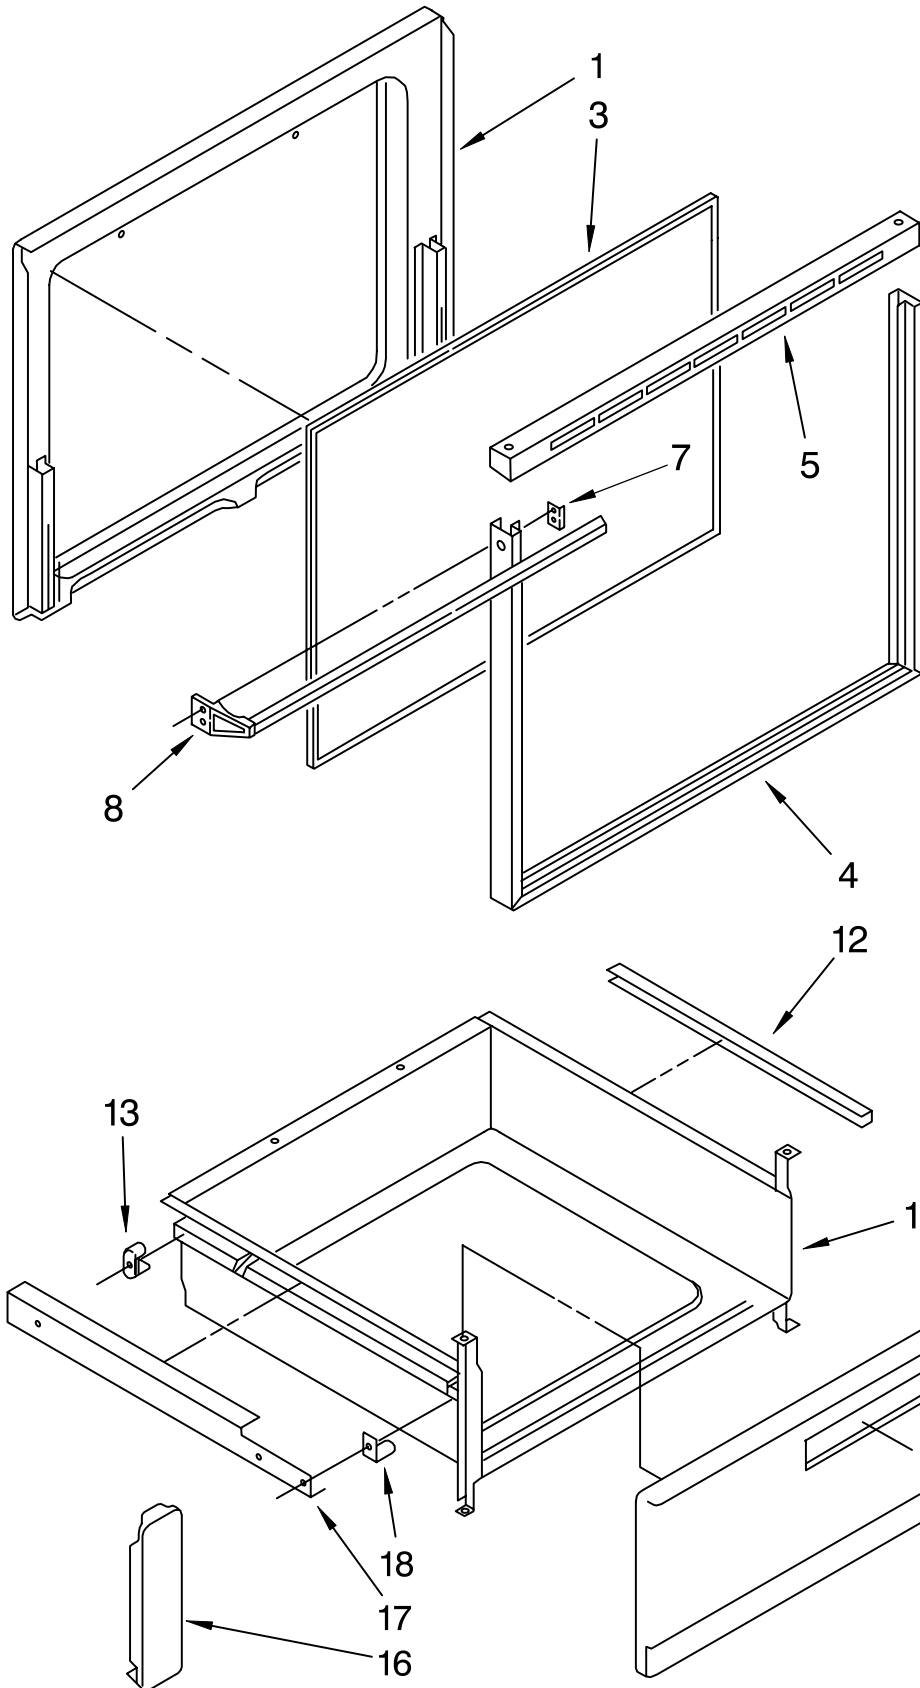

DOOR AND DRAWER PARTS

For Model: TER20W0DW0
(White)

Illus. No.	Part No.	DESCRIPTION

NOTE: The screws and nuts required to attach a part are listed immediately following that part.

1	3172221	Liner, Door
	3149333	Screw
3		Outer Glass Panel
	3148186	Black Glass
4	3188997	Frame, Panel
	3149253	Screw (4)
	3149333	Screw (3)
5	3188692	Top, Door Vent
	3149333	Screw (2)
7	3148282	Clip, Handle (2)
8		Handle, Door
	3188695	Black color
	3169474	Screw (2)
11	327887	Drawer, Utility
12	309329	Protector, Drawer Slide (2)
13	307980	Glide, Rear (2)
	313349	Screw, 8-18 x 1/2 (3)
14		Panel, Drawer
	3169430	White
	313349	Screw, 8-18 x 1/2 (2)
15		Handle, Snap-In
	3150612	White
16	3169420	Bracket, Rail (2)
17		Rail, Slide
	3149255	R.H.
	3149256	L.H.
		(Includes No. 18)
	307748	Screw (2)
18	3149257	Glide, Front (2)
	307748	Screw (2)

FOR ORDERING INFORMATION REFER TO PARTS PRICE LIST