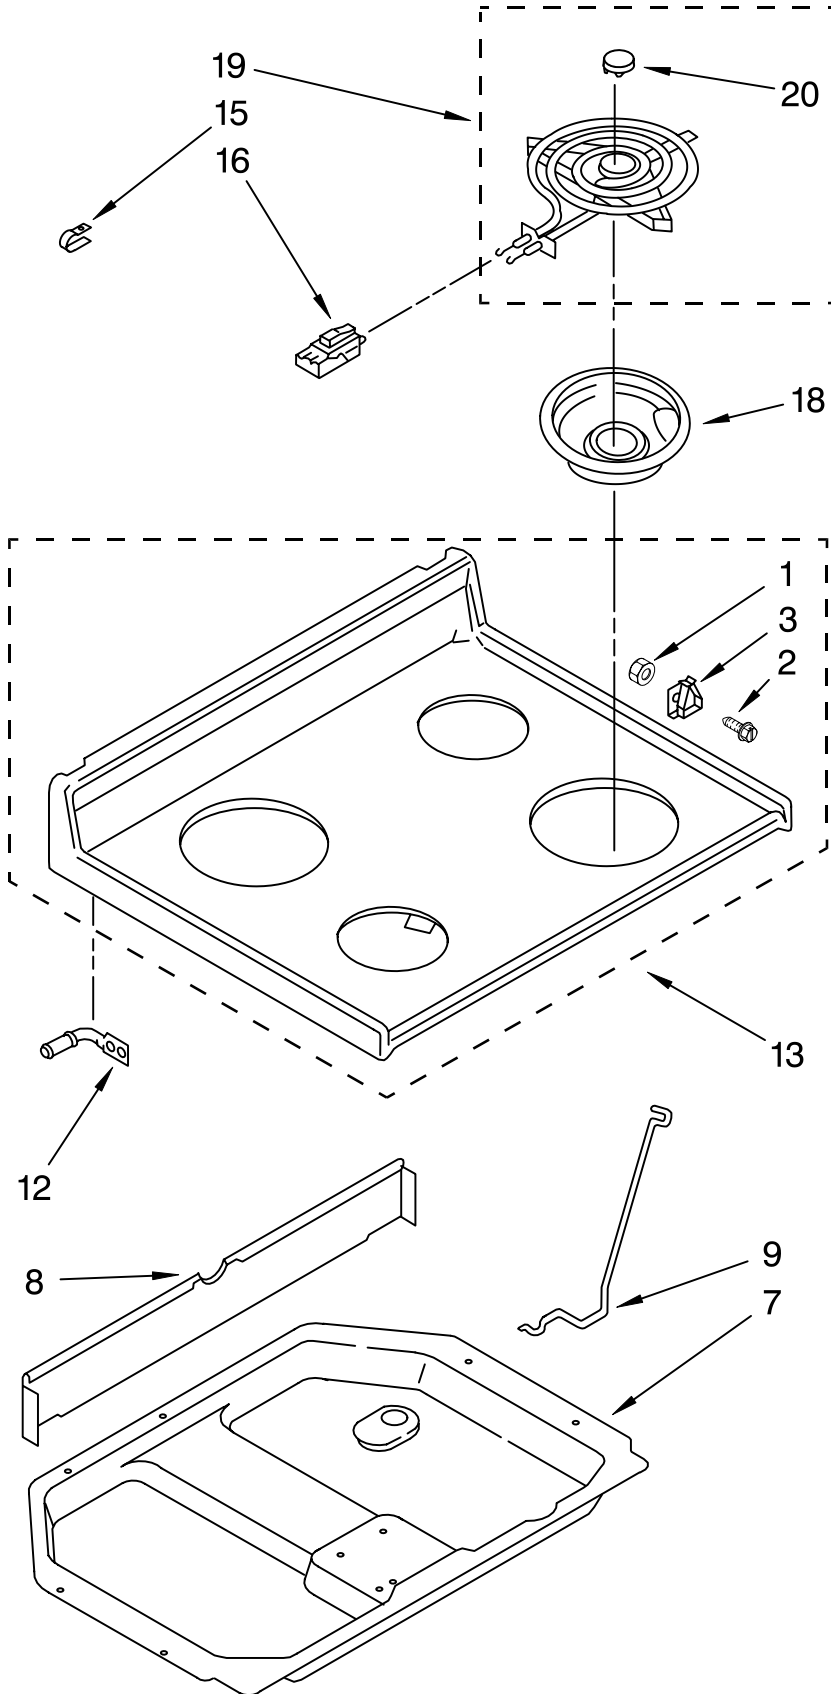

COOKTOP PARTS

For Model: TER20W0DW0
(White)

30" ELECTRIC
FREESTANDING
CONVENTIONAL
RANGE

Illus. No.	Part No.	DESCRIPTION
------------	----------	-------------

NOTE: The screws and nuts required to attach a part are listed immediately following that part.

1	814103	Nut (4)
2	487887	Screw, 3-48 x 1/4 (4)
3	3148790	Clip, Hold Down (4)
7	3169186	Box, Burner
	309112	Screw, 10A x 3/8 (4)
8	307973	Shield, Wiring
	343641	Screw, 10-16 x 1/2 (4)
9	3148659	Rod, Cooktop (2)
12	3169384	Pin, Cooktop (2)
	343641	Screw, 10-16 x 1/2 (4)
13	3170981	Cooktop White
	690989	Screw, 10-32 x 1/2
15	308605	Strain Relief
	343641	Screw, 10-16 x 1/2
16	312606	Clip, Mtg. Receptacle (4)
	313808	Screw, 6-32 x 9/32 (4)
18	3150246	Pan, Reflector 6" Element (2)
	3150247	8" Element (2)
19		Unit, Surface
	660528	6" L.F. & R.R.
	660530	8" R.F. & L.R. (Includes Illus. 20)
20	309195	Medallion (4)

FOR ORDERING INFORMATION REFER TO PARTS PRICE LIST

CONTROL PANEL PARTS

For Model: TER20W0DW0
(White)

Illus. No.	Part No.	DESCRIPTION
NOTE: The screws and nuts required to attach a part are listed immediately following that part.		
1	3187671	End Trim R.H.
	3187672	End Trim L.H.
	343641	Screw, 10-16 x 1/2 (4)
2	3150441	End Cap R.H.
	3150442	End Cap L.H.
	254225	Screw, 8BT x 1/4 (4)
4	3169525	Sleeve, Adaptor
10	3169298	Timer, Clock
	246132	Screw, 8A x 3/8 (2)

FOR ORDERING INFORMATION REFER TO PARTS PRICE LIST

OVEN PARTS

For Model: TER20W0DW0
(White)

FOR ORDERING INFORMATION REFER TO PARTS PRICE LIST

OVEN PARTS

For Model: TER20W0DW0
(White)

Illus. No.	Part No.	DESCRIPTION
NOTE: The screws and nuts required to attach a part are listed immediately following that part.		
1		Main Chassis
	330086	White
2	238614	Bumper, Cooktop (2)
3	3169499	Leg Leveling (4)
4	3176714	Frame, Front
	3150537	Screw
5	307985	Pin, Hinge (2)
7	308306	Pushnut (2)
8	3176710	Hinge, R.H.
	3176711	Hinge, L.H.
	343641	Screw, 10-16 x 1/2 (4)
9	3176612	Oven (30" Conv.)
10	3150505	Socket Assembly
11	311255	Bulb, Oven Light