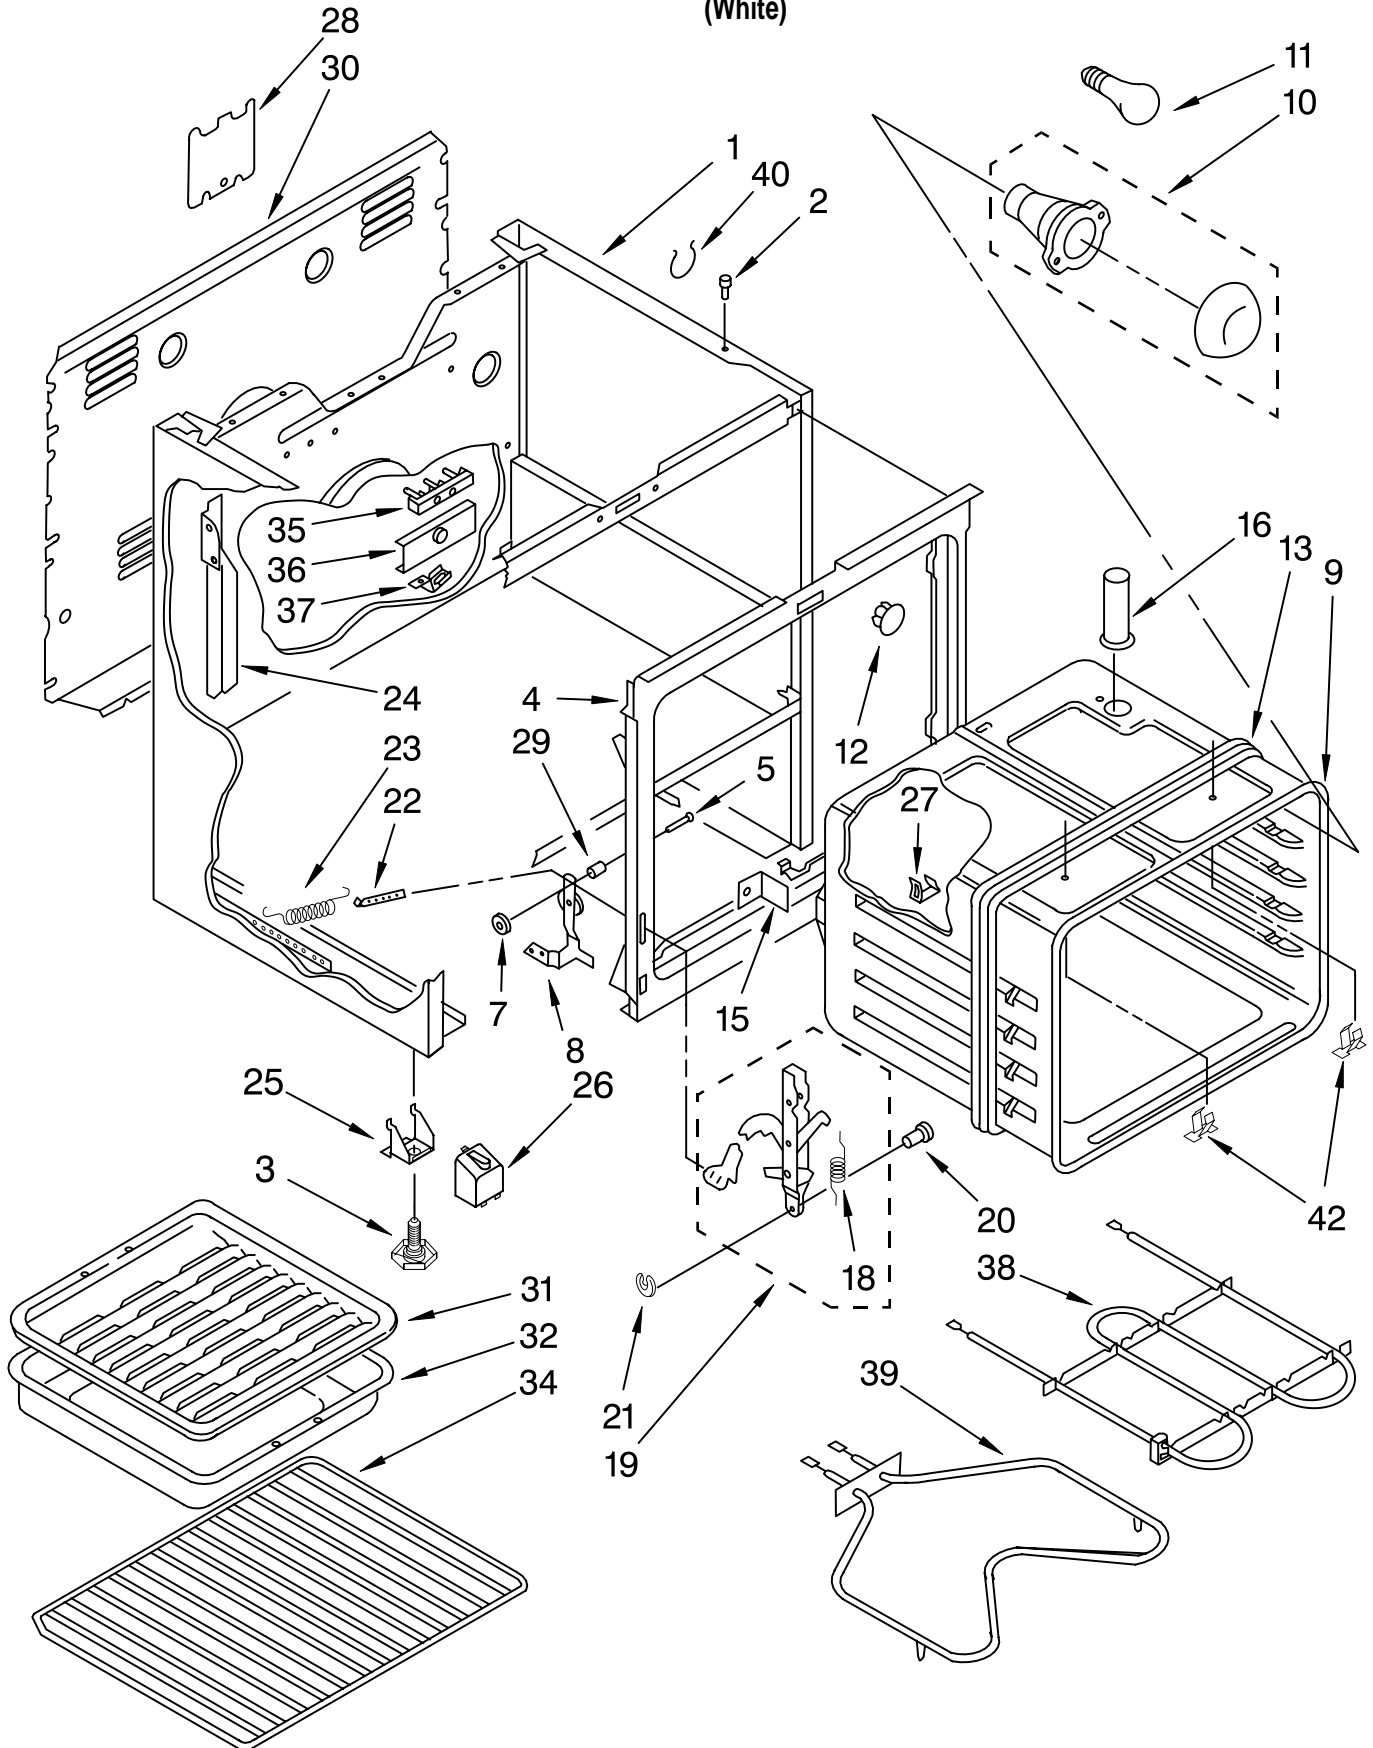

COOKTOP PARTS

For Model: TER20W0DW0
(White)

30" ELECTRIC
FREESTANDING
CONVENTIONAL
RANGE

Illus. No.	Part No.	DESCRIPTION
------------	----------	-------------

NOTE: The screws and nuts required to attach a part are listed immediately following that part.

FOR ORDERING INFORMATION REFER TO PARTS PRICE LIST

CONTROL PANEL PARTS

For Model: TER20W0DW0
(White)

Illus. No.	Part No.	DESCRIPTION
NOTE: The screws and nuts required to attach a part are listed immediately following that part.		
1	3187671	End Trim R.H.
	3187672	End Trim L.H.
	343641	Screw, 10-16 x 1/2 (4)
2	3150441	End Cap R.H.
	3150442	End Cap L.H.
	254225	Screw, 8BT x 1/4 (4)
4	3169525	Sleeve, Adaptor
10	3169298	Timer, Clock
	246132	Screw, 8A x 3/8 (2)

Illus. No.	Part No.	DESCRIPTION
19	3169302	Thermostat, Oven
	311932	Screw, 6-32 x 1/4 (2)
20	314031	Light, Indicator (Oven)
21	3150662	Light, Indicator (Surface Unit)
24	3149983	Knob, Control (4) (Infinite Switch)
25	3149987	Knob, Control (Thermostat)
27	3187332	Rear Cover Control Panel
	343641	Screw, 10-16 x 1/2 (8)
28	313101	Lens, Amber (2)
29	3169182	Knob, Timer
31	3149984	Knob, Selector

FOR ORDERING INFORMATION REFER TO PARTS PRICE LIST

OVEN PARTS

For Model: TER20W0DW0
(White)

FOR ORDERING INFORMATION REFER TO PARTS PRICE LIST

OVEN PARTS

For Model: TER20W0DW0
(White)

Illus. No.	Part No.	DESCRIPTION
NOTE: The screws and nuts required to attach a part are listed immediately following that part.		
1		Main Chassis
	330086	White
2	238614	Bumper, Cooktop (2)
3	3169499	Leg Leveling (4)
4	3176714	Frame, Front
	3150537	Screw
5	307985	Pin, Hinge (2)
7	308306	Pushnut (2)
8	3176710	Hinge, R.H.
	3176711	Hinge, L.H.
	343641	Screw, 10-16 x 1/2 (4)
9	3176612	Oven (30" Conv.)
10	3150505	Socket Assembly
11	311255	Bulb, Oven Light