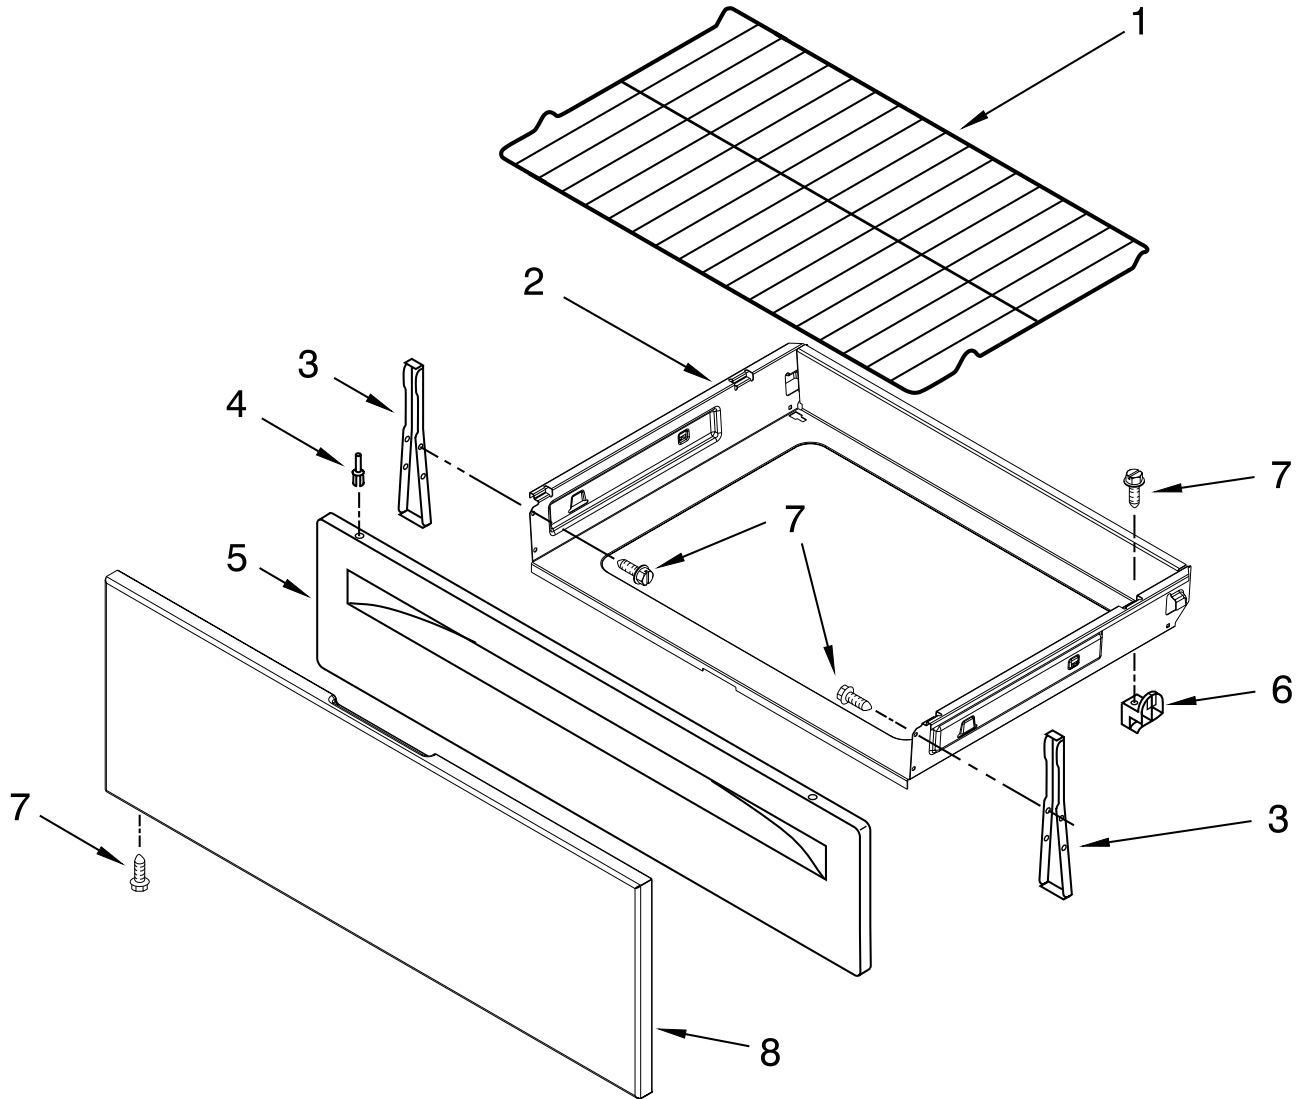

DRAWER & BROILER PARTS

For Models: YWFE330W0AW0, YWFE330W0AB0, YWFE330W0AS0
(White) (Black) (Stainless)

Illus. No.	Part No.	DESCRIPTION
1	W10268578	Rack, Oven
2	W10300032	Drawer, Storage
3	W10462912	Bracket, Drawer
	W10462910	Wht & Blk Models
	W10462910	Stainless Model
4		Rivet, Push
	3196814	White
	3196813	Black
5		Panel, Drawer Frnt
	8053339	White
	8053341	Black
6	W10317899	Glide, Drawer
7	3196165	Screw
8	W10330070	Panel (Stls. Mdl)

FOR ORDERING INFORMATION REFER TO PARTS PRICE LIST