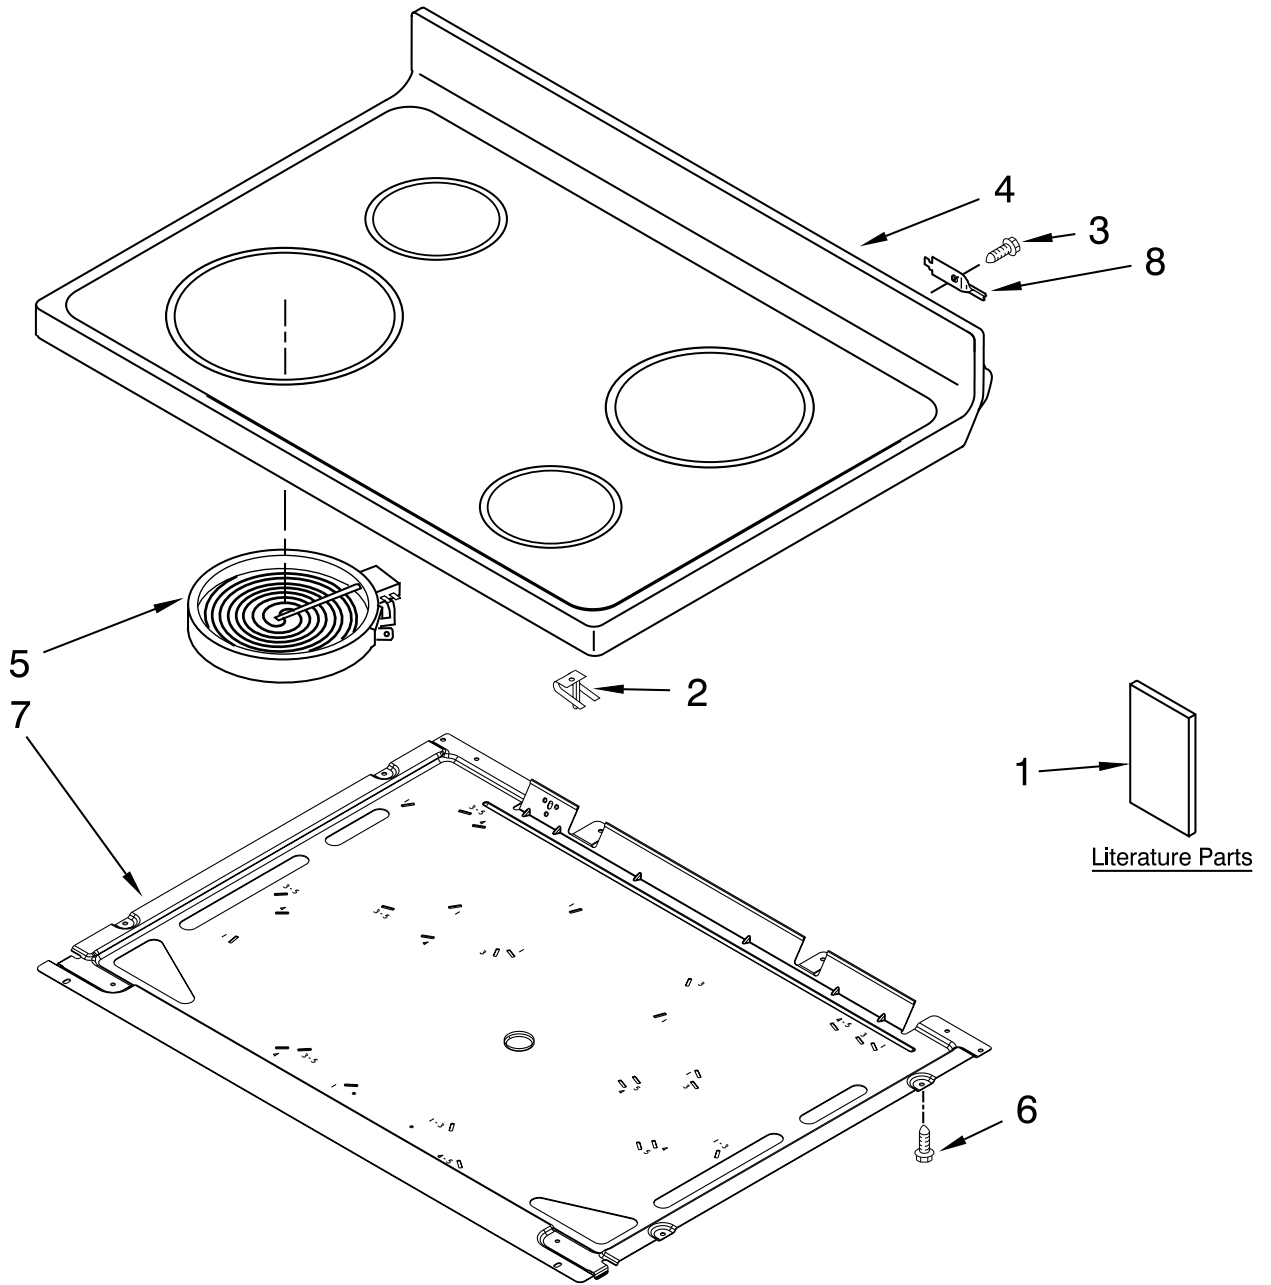

# COOKTOP PARTS

For Models: YWFE330W0AW0, YWFE330W0AB0, YWFE330W0AS0  
 (White) (Black) (Stainless)

30" ELECTRIC FREESTANDING  
 STANDARD CLEAN RANGE

Illus. No.	Part No.	DESCRIPTION
1		Literature
	W10403812	Instructions Installations
	W10394386	Owners Manual Tech Sheet
	W10384447	English
	W10384462	French
	9762761	Safer Cooking Tips

Illus. No.	Part No.	DESCRIPTION
2	W10225448	Spring, Locator
3	3196178	Screw
4		Cooktop
	W10380658	White
	W10380659	Black

Illus. No.	Part No.	DESCRIPTION
5		Element, Surface
	W10178016	3000/1400W - LF
	8273994	1200W - LR/RR
	8273993	1800W - RF
6	3196169	Screw
7	W10106409	Pan, Radiant
8	3195060	Hinge, Cooktop