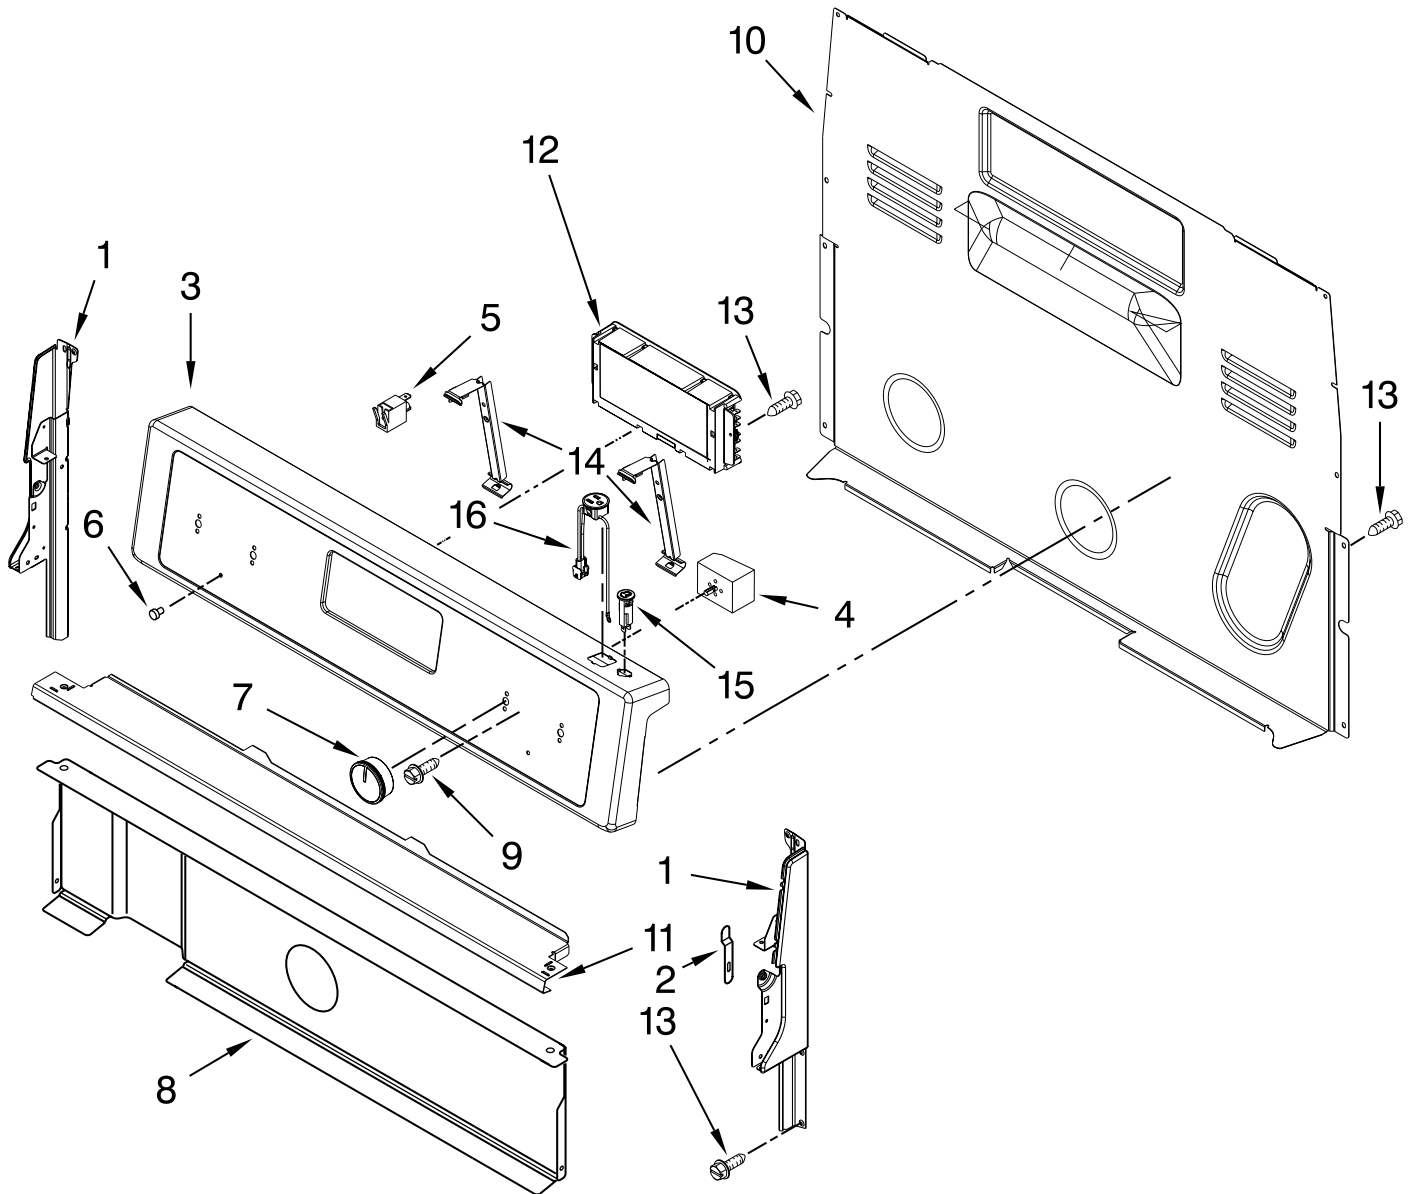

CONTROL PANEL PARTS

For Models: YWFE330W0AW0, YWFE330W0AB0, YWFE330W0AS0
(White) (Black) (Stainless)

Illus. No.	Part No.	DESCRIPTION
1		Endcap
	W10184433	White LH
	W10184434	White RH
	W10184437	Black LH
	W10184438	Black RH
2	3196200	Clip, Spring
3		Panel, Backguard
	W10370107	White
	W10370105	Black
	W10339406	Stainless

Illus. No.	Part No.	DESCRIPTION
4		Switch, Infinite
	W10167742	Left Front
	3148951	Left & Right Rear
	3148953	Right Front
5	8523265	Light, Indicator
6	3196068	Lens, Light
7		Knob
	W10339426	White
	W10339425	Black
8	W10134247	Shield, Heat
9	3400882	Screw
10	8272473	Cover, Upper
11	W10182322	Brkt-Mntg, Console

Illus. No.	Part No.	DESCRIPTION
12		Control, Range (LCC190)
	W10348618	White
	W10348617	Black
	W10424885	Stainless
13	3196178	Screw
14	W10324410	Brkt-Mntg, EOC
15		Breaker, Circuit
	9757601	White
	9757602	Black
16		Receptacle, Fused
	W10203476	White
	W10203475	Black

FOR ORDERING INFORMATION REFER TO PARTS PRICE LIST