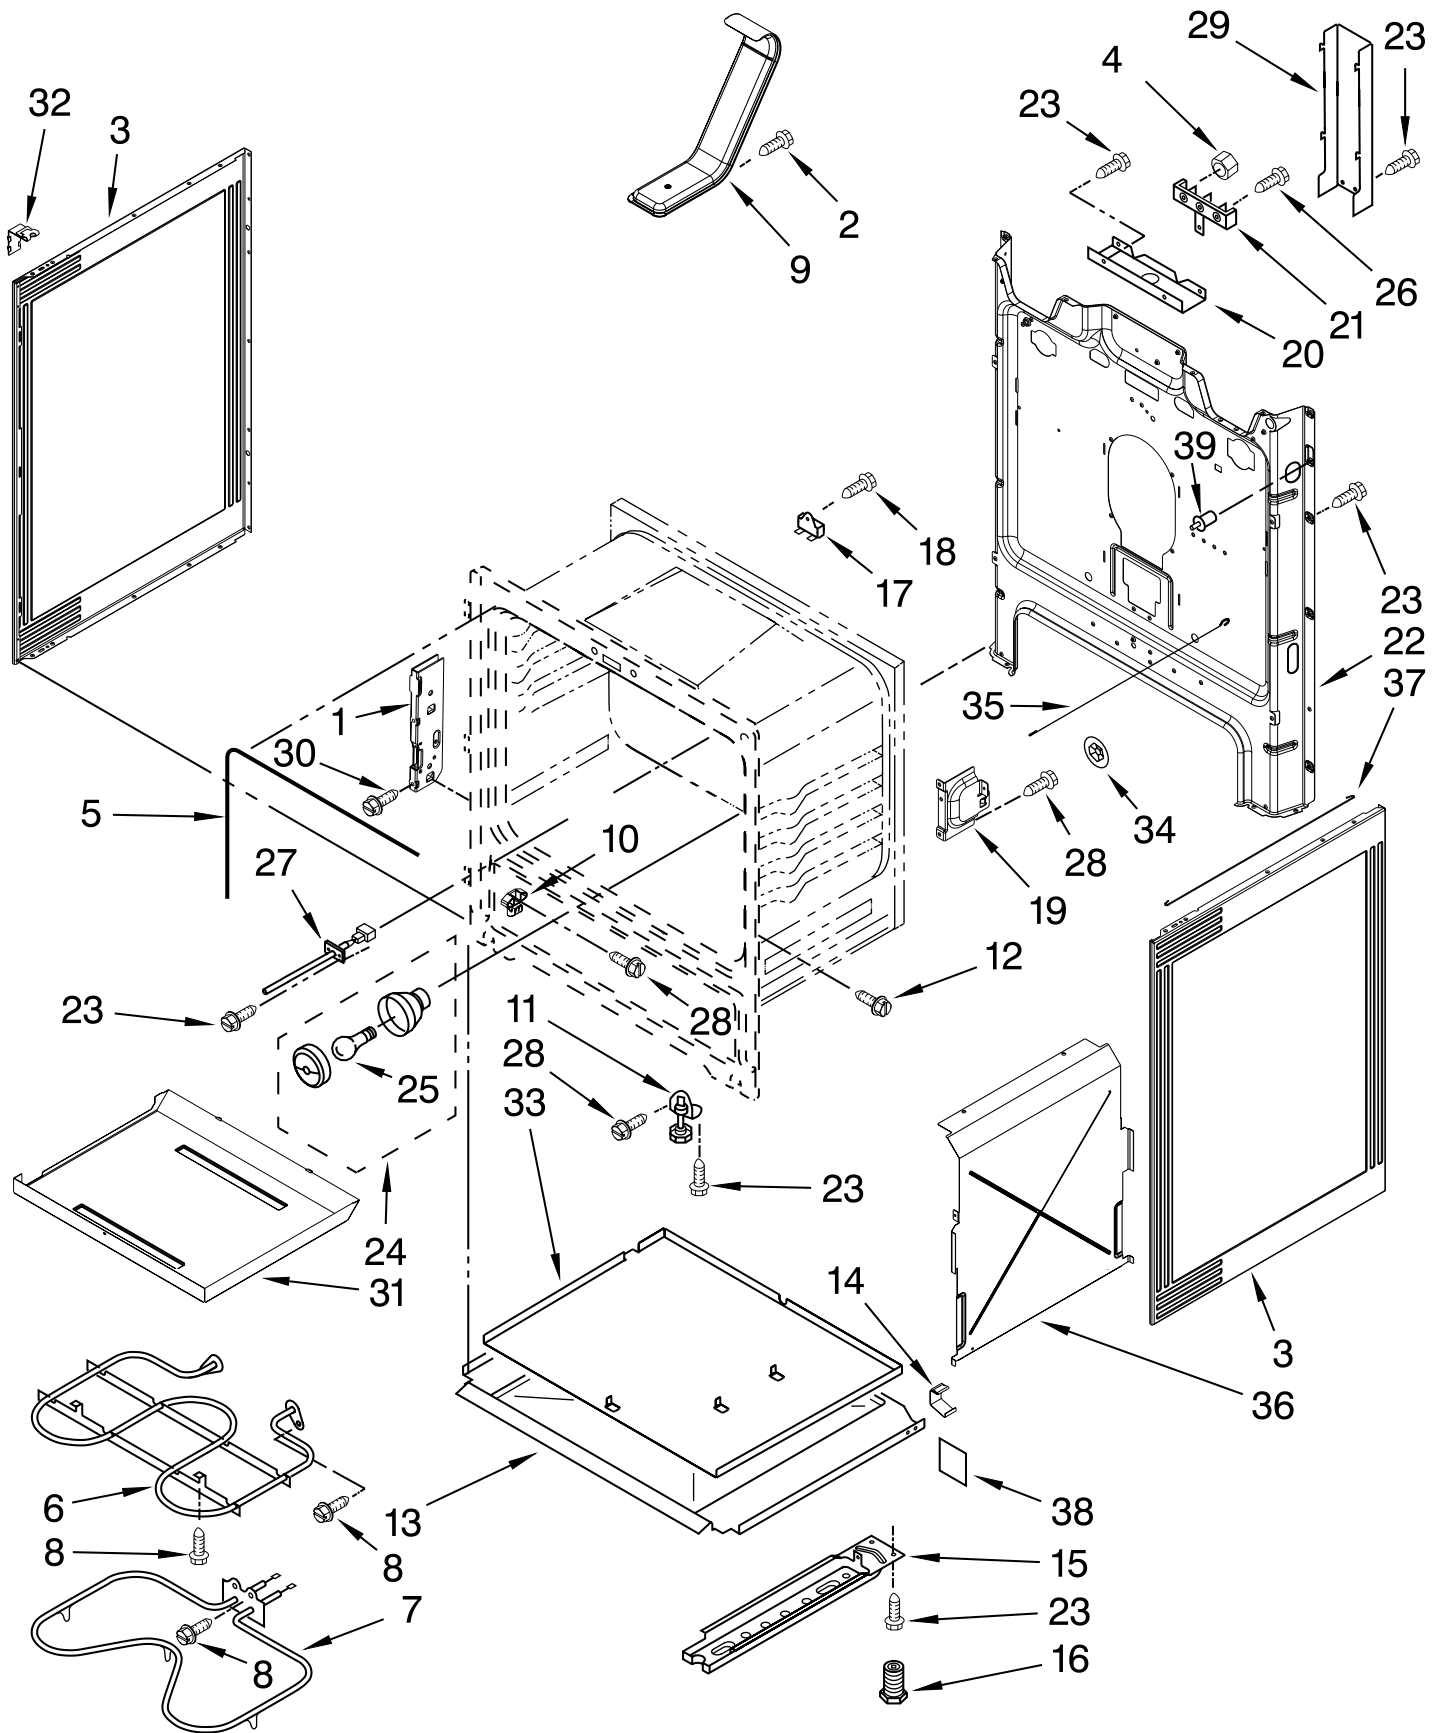

CHASSIS PARTS

For Models: YWFE330W0AW0, YWFE330W0AB0, YWFE330W0AS0
(White) (Black) (Stainless)

FOR ORDERING INFORMATION REFER TO PARTS PRICE LIST

CHASSIS PARTS

For Models: YWFE330W0AW0, YWFE330W0AB0, YWFE330W0AS0
(White) (Black) (Stainless)

Illus. No.	Part No.	DESCRIPTION
1	W10289077	Receiver, Hinge
2	3196154	Screw
3		Panel, Side
	W10322769	White-Textured
	W10322770	Black
4	7103P027-60	Nut
5	8522416	Seal, Oven Door
6	W10308476	Element, Broil
7	W10308474	Element, Bake
8	3196174	Screw
9	W10134285	Flue
10	W10317898	Glide, Drawer Frnt
11	W10341186	Foot, Front
12	W10067840	Screw
13	W10134121	Tray, Insulation
14	W10137382	Clip, Panel

Illus. No.	Part No.	DESCRIPTION
15		Rail, Base
	W10390007	Left Hand
	W10390008	Right Hand
16	W10058460	Foot, Rear
17	3196548	Thermal, Fuse
18	3196172	Screw
19	W10355173	Support, Oven
20	3186034	Bracket, Service
21	W10246624	Block, Terminal
22	W10289149	Back, Main
23	3196178	Screw
24	3196701	Light Socket Assy
25	311255	Bulb, Oven Light
26	3400016	Screw
27	W10181986	Sensor, Oven
28	3196169	Screw
29	W10326122	Cover, Terminal Box

Illus. No.	Part No.	DESCRIPTION
30	W10031780	Screw
31	W10183712	Tray, Hidden-Bake Element
32	W10183541	Clip, Spring Steel
33	W10134125	Heat Shield
34	3400968	Nut
35	9757239	Rod, Door Switch-Rear Mount
36	9758238	Retainer, Side
37	W10196451	Rod-Insul Retainer
38	9759689	Card-Insulator
39	9757262	Switch, Door

INSULATION

8273263	Insulation, Wrap
8272611	Insulation, Back
W10333344	Insulation, Flue