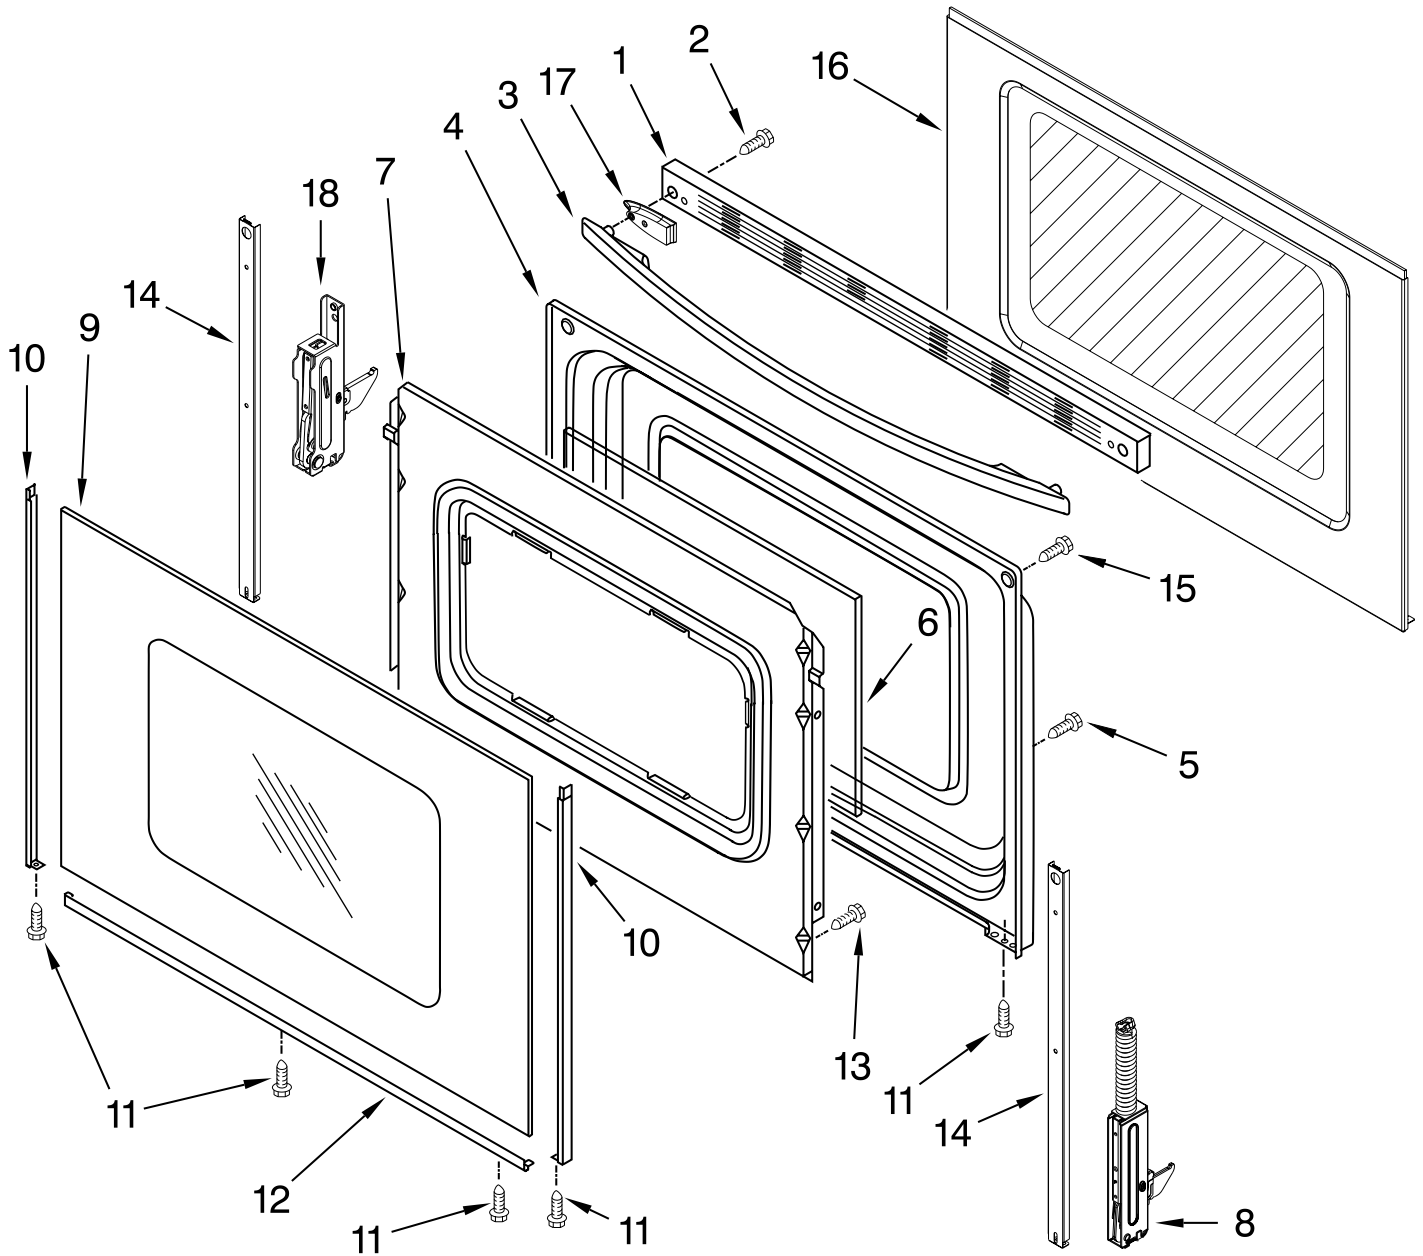

DOOR PARTS

For Models: YWFE330W0AW0, YWFE330W0AB0, YWFE330W0AS0
(White) (Black) (Stainless)

Illus. No.	Part No.	DESCRIPTION
1	W10310920	Trim, Top White
	W10310922	Black
2	W10465148	Screw
3	W10300489	Handle, Door White
	W10300490	Black
	W10254687	Stainless
4	9761344	Liner, Door
5	W10031790	Screw
6	9758162	Window, Inner
7	9761501	Retainer, Insul.

Illus. No.	Part No.	DESCRIPTION
8	W10299225	Hinge Active (Wht & Blk Models)
	W10299226	Active (Stainless Models)
9	W10409945	Glass, Outer White
	W10409946	Black
10	8523172	Trim, Side White Left Hand
	8523166	White Right Hand
	8523171	Black Left Hand
	8523165	Black Right Hand

Illus. No.	Part No.	DESCRIPTION
11	3196160	Screw
12	8523175	Trim, Lower White
	8523177	Black
13	W10031780	Screw
14	W10113759	Strap, Door
15	W10200660	Screw
16	W10330077	Door, Outer (Stainless Only)
17	W10410341	Standoff, Handle (Stainless Only)
18	W10299227	Hinge, Passive

FOR ORDERING INFORMATION REFER TO PARTS PRICE LIST