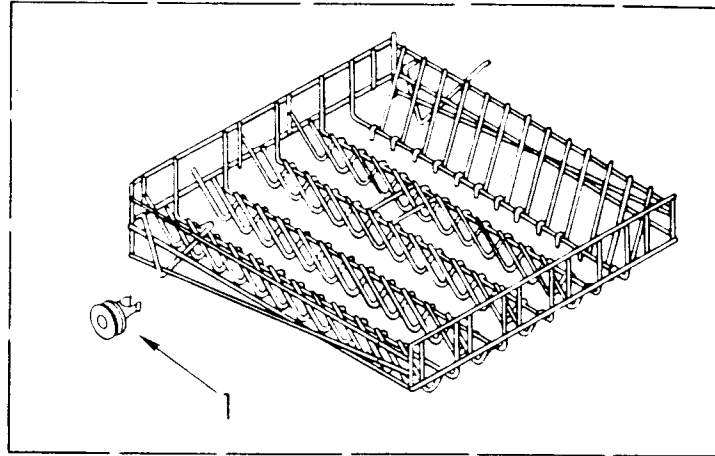

DISHRACK PARTS

For Model: DP3000XRN4

FOR ORDERING INFORMATION REFER TO PARTS PRICE LIST

1	300995	Wheel & Axle Assembly (4)
2	3368747	Wheel & Shroud Assembly (4)
3	661521	Dishrack, Upper
9	304204	Spray Arm Assembly
12	304177	Dishrack, Lower
14	304490	Bumper
15	304170	Tower
16	3367117	Silverware Basket