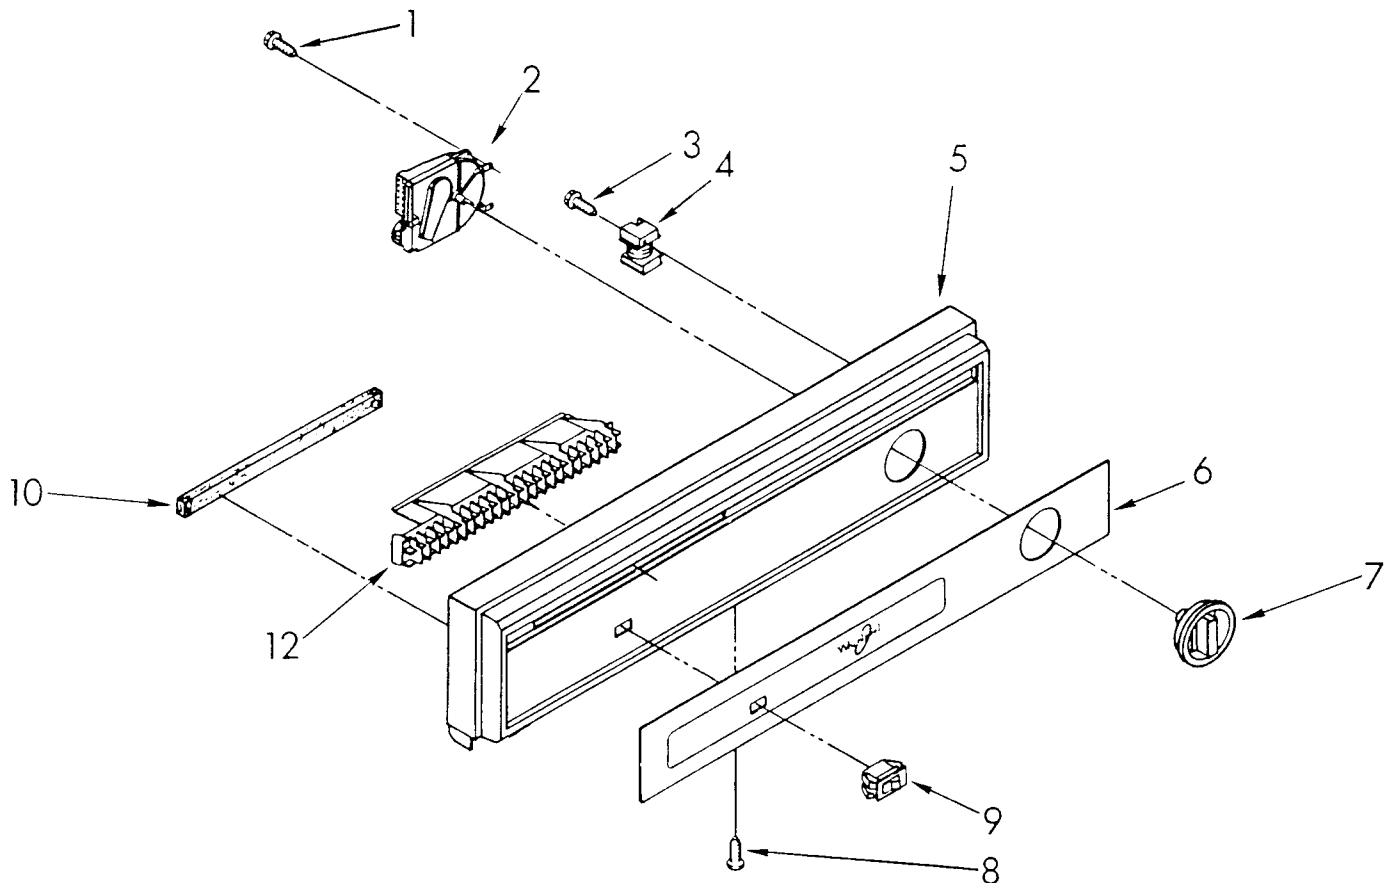

PARTS
LIST
FOR

PORTABLE DISHWASHER

MODEL
DP3000XRN4
▲ N—Almond

CONSOLE PARTS

10-89 Litho in U.S.A.

Whirlpool CORPORATION
Benton Harbor, Michigan.

Part No. 3369932

1	304231	Screw, 8-18 x 1/2 (3)
2	3370001	Timer
3	304232	Screw, 7-18 x 1-3/8
4	304409	Relay, Start
5	304606	Console (Includes Items 6 & 12)
6	3367622	Insert, Decorative
7	3367282	Knob, Timer
8	304234	Screw, 8-18 x 1/2 (2)
9	661520	Rocker Switch
10	3368537	Foam, Seal
12	304602	Grill, Vent

|Refer To Dishwasher Replacement
Panel Parts List No. 675345

TUB PARTS

For Model: DP3000XRN4

FOR ORDERING INFORMATION REFER TO PARTS PRICE LIST

1	90767	Screw, 8 x 3/8 (2)
2	3367464	Tub Assembly
4	300974	Inlet, Water
5	304669	Hose, Inlet
6	301958	Clamp
15	713799	Nut, 7/18-16
16	713878	Gasket
17	717488	Nut, .125
18	719342	Bracket, Overflow Switch
19	718250	Screw, 8 x 1/2 (3)
20	3368007	Gasket
21	3368002	Retainer, Gasket
22	660741	Switch, Pressure
26	661511	Valve, Water Inlet
30	303080	Nut, Twin Spring
33	302340	Pad, Sound (2)
34	718829	Locknut (8)
35	717624	Washer (8)
37	717236	Screw, 8-18 x 1/2
38	718035	Float
39	719967	Standpipe, Overflow
40	719966	Gasket, Overflow
41	302203	Screw, 4-40 x 9/16
44	712302	Shim
45	300233	Strike
46	3367670	Screw, 10-16 x 1/2 (2)
47	718750	Washer (8)
48	718817	Washer, Cup (8)
49	300844	Wheel Tub (8)
50	712499	Screw, Shoulder (8)
51	300846	Track (2)
52	300845	End Cap, Track (4)
53	3368008	Screw, 8-18 x 5/8 (10)
54	301662	Gasket, Standpipe (2)