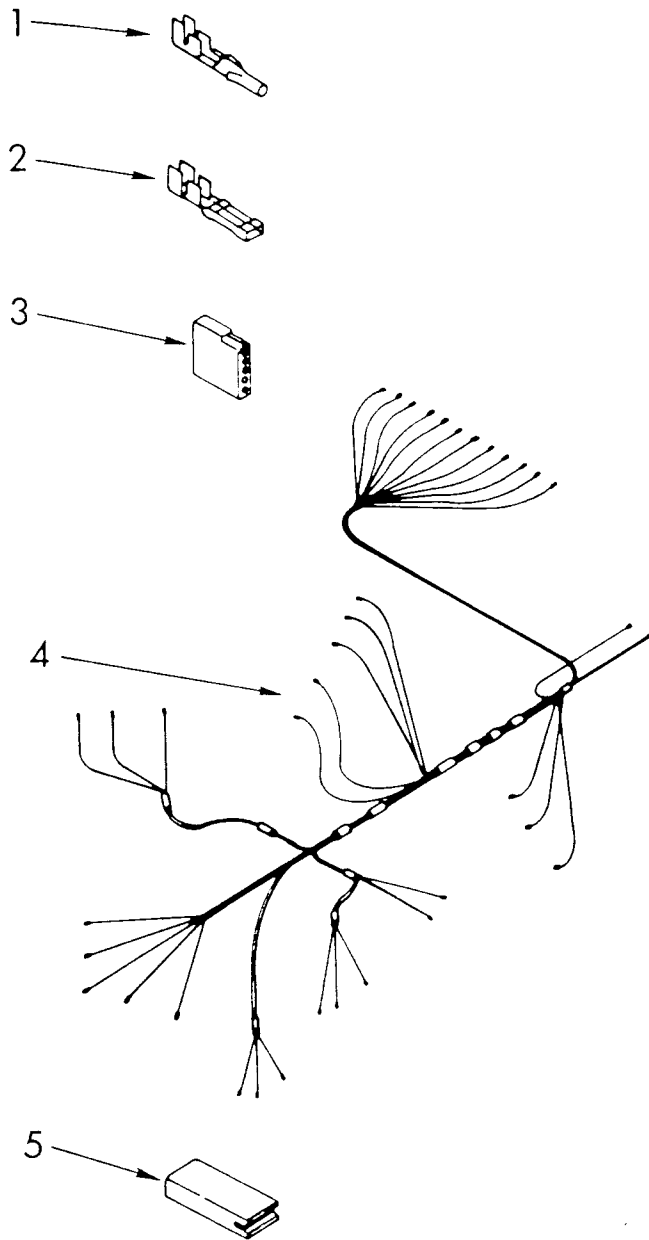

675476 Vinyl Touch-Up (Blue)
675506 Tine Tip Repair Kit (Blue_Enough For Two Complete Dishracks)

PUMP AND MOTOR PARTS

For Model: DP3000XRN4

FOR ORDERING INFORMATION REFER TO PARTS PRICE LIST

1	3367439	Pump Housing, Upper
2	718259	Seal, Ring
3	303516	Screw, 10-32 x 3/4
4	303517	Impeller
6	718222	Pump Housing, Lower
7	718257	Screw, 8-18 x 1-3/8
8	718258	Screw, 8-18 x 5/8
9	300084	Coverplate
11	675468	Kit, Drain Impeller
12	3369331	Screw, 13-16 (4)
13	3367203	Base, Pump
14	3367197	Support, Pump (4)
15	303252	Slinger
16	303574	Motor
17	718629	Bleeder Assembly
18	3367440	Pump & Motor Assembly
20	719576	Bearing, Nozzle
21	675488	Check Ball & Retainer
22	675238	Valve, Check (Includes Items 21 & 23)
23	95080	Ring, ``O''
26	3367198	Cap, Nozzle
27	302767	Spray Arm, Lower
28	300988	Guard, Screen
29	718226	Screen, Sump
30	717000	Gasket, Pump
33	717273	Washer, Rubber (2)
35	718537	Nut, 7/16-20 (2)
36	660318	Heater
37	717096	Support, Heater (2)
38	717289	Washer, Retainer (2)
39	14351	Washer (2)
40	711284	Washer (2)
42	120614	Nut, 10-32 (2)
46	301936	Key, Pump Housing

DISHRACK PARTS

For Model: DP3000XRN4

FOR ORDERING INFORMATION REFER TO PARTS PRICE LIST

1	300995	Wheel & Axle Assembly (4)
2	3368747	Wheel & Shroud Assembly (4)
3	661521	Dishrack, Upper
9	304204	Spray Arm Assembly
12	304177	Dishrack, Lower
14	304490	Bumper
15	304170	Tower
16	3367117	Silverware Basket

WIRING HARNESS PARTS

For Model: DP3000XRN4

FOR ORDERING INFORMATION REFER TO PARTS PRICE LIST

1	94614	Terminal
2	352088	Terminal, Female
3	719585	Receptacle (5-Circuit)
4	3370002	Harness, Wiring
5	358736	Insulator, Terminal