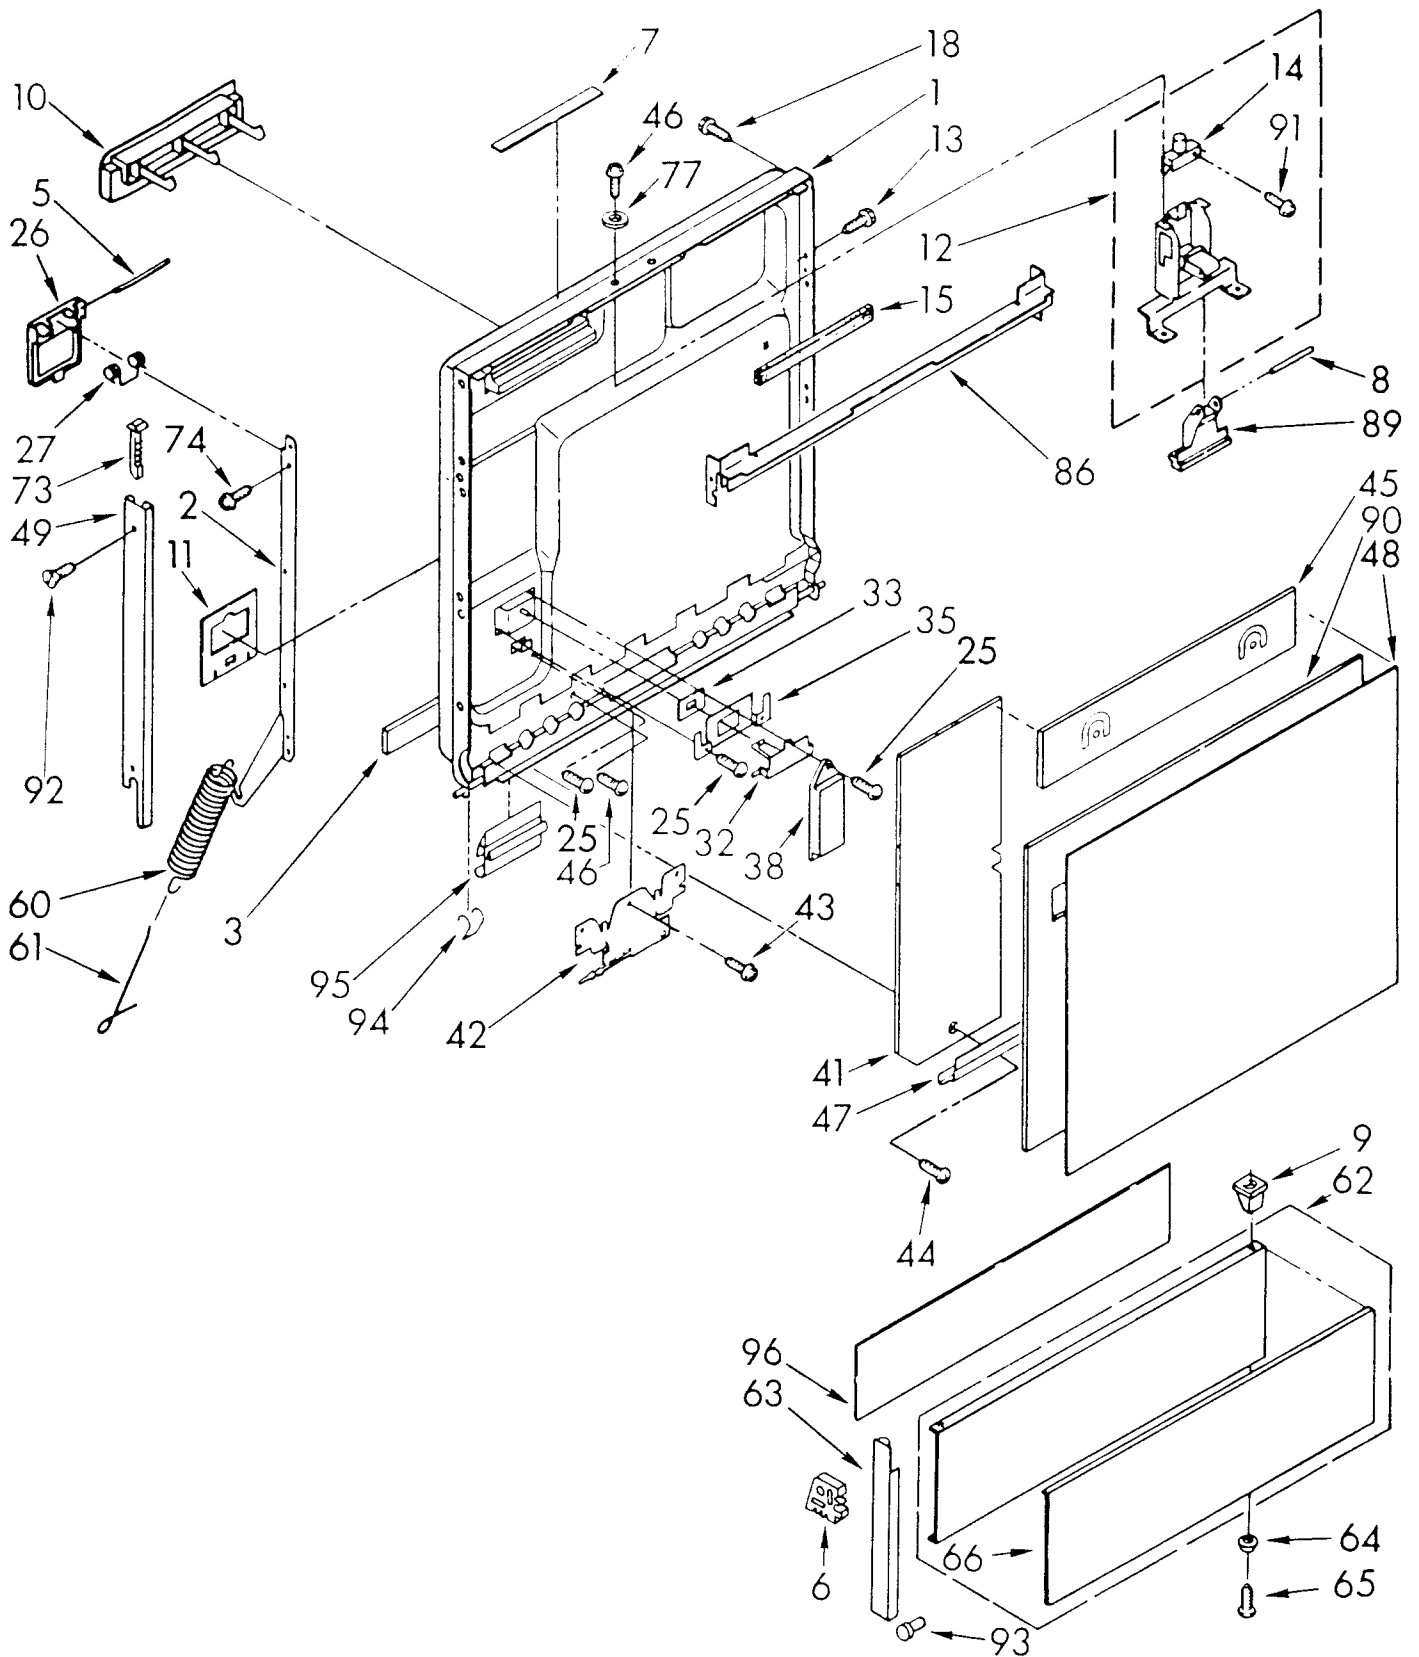

DOOR PARTS

For Model: DP3000XRN4

FOR ORDERING INFORMATION REFER TO PARTS PRICE LIST