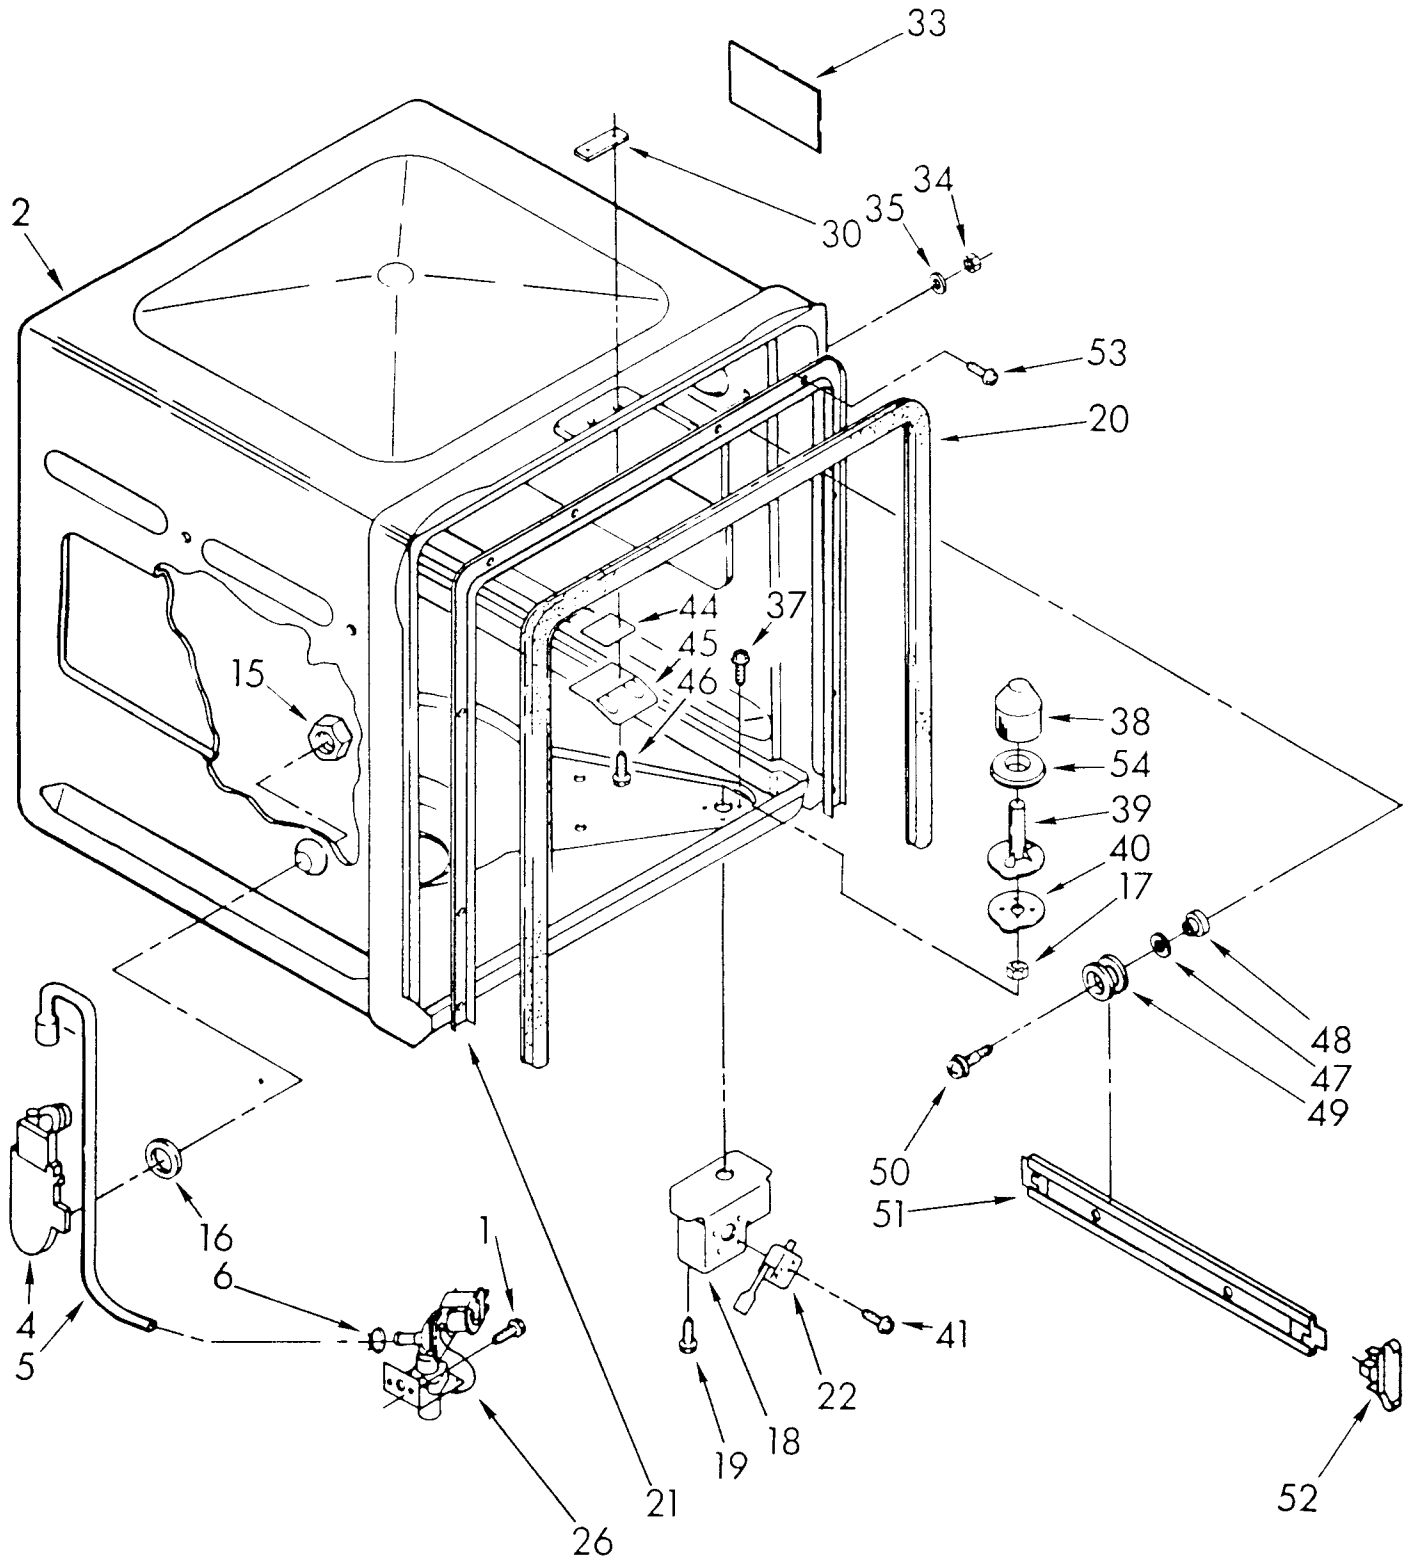

|Refer To Dishwasher Replacement
Panel Parts List No. 675345

TUB PARTS

For Model: DP3000XRN4

FOR ORDERING INFORMATION REFER TO PARTS PRICE LIST

1	90767	Screw, 8 x 3/8 (2)
2	3367464	Tub Assembly
4	300974	Inlet, Water
5	304669	Hose, Inlet
6	301958	Clamp
15	713799	Nut, 7/18-16
16	713878	Gasket
17	717488	Nut, .125
18	719342	Bracket, Overflow Switch
19	718250	Screw, 8 x 1/2 (3)
20	3368007	Gasket
21	3368002	Retainer, Gasket
22	660741	Switch, Pressure
26	661511	Valve, Water Inlet
30	303080	Nut, Twin Spring
33	302340	Pad, Sound (2)
34	718829	Locknut (8)
35	717624	Washer (8)
37	717236	Screw, 8-18 x 1/2
38	718035	Float
39	719967	Standpipe, Overflow
40	719966	Gasket, Overflow
41	302203	Screw, 4-40 x 9/16
44	712302	Shim
45	300233	Strike
46	3367670	Screw, 10-16 x 1/2 (2)
47	718750	Washer (8)
48	718817	Washer, Cup (8)
49	300844	Wheel Tub (8)
50	712499	Screw, Shoulder (8)
51	300846	Track (2)
52	300845	End Cap, Track (4)
53	3368008	Screw, 8-18 x 5/8 (10)
54	301662	Gasket, Standpipe (2)