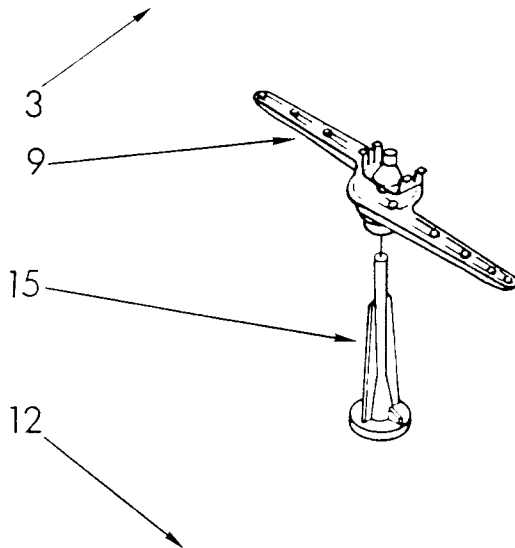

DISHRACK PARTS

For Model: DP3000XRN4

FOR ORDERING INFORMATION REFER TO PARTS PRICE LIST

1	300995	Wheel & Axle Assembly (4)
2	3368747	Wheel & Shroud Assembly (4)
3	661521	Dishrack, Upper
9	304204	Spray Arm Assembly
12	304177	Dishrack, Lower
14	304490	Bumper
15	304170	Tower
16	3367117	Silverware Basket