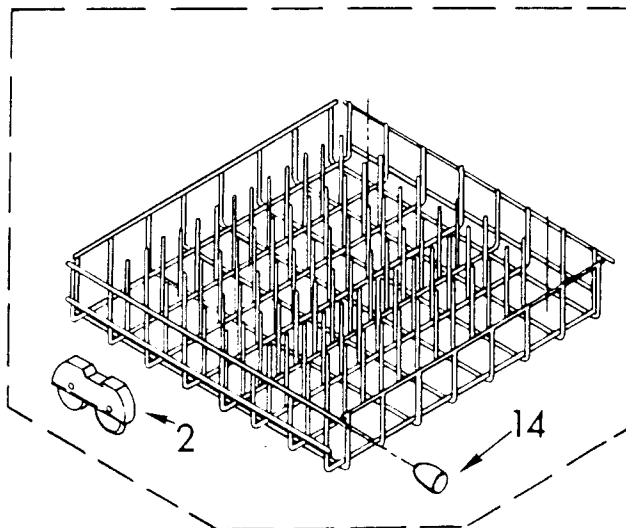

DISHRACK PARTS

For Model: DP3000XRN4

FOR ORDERING INFORMATION REFER TO PARTS PRICE LIST

1	300995	Wheel & Axle Assembly (4)
2	3368747	Wheel & Shroud Assembly (4)
3	661521	Dishrack, Upper
9	304204	Spray Arm Assembly
12	304177	Dishrack, Lower
14	304490	Bumper
15	304170	Tower
16	3367117	Silverware Basket