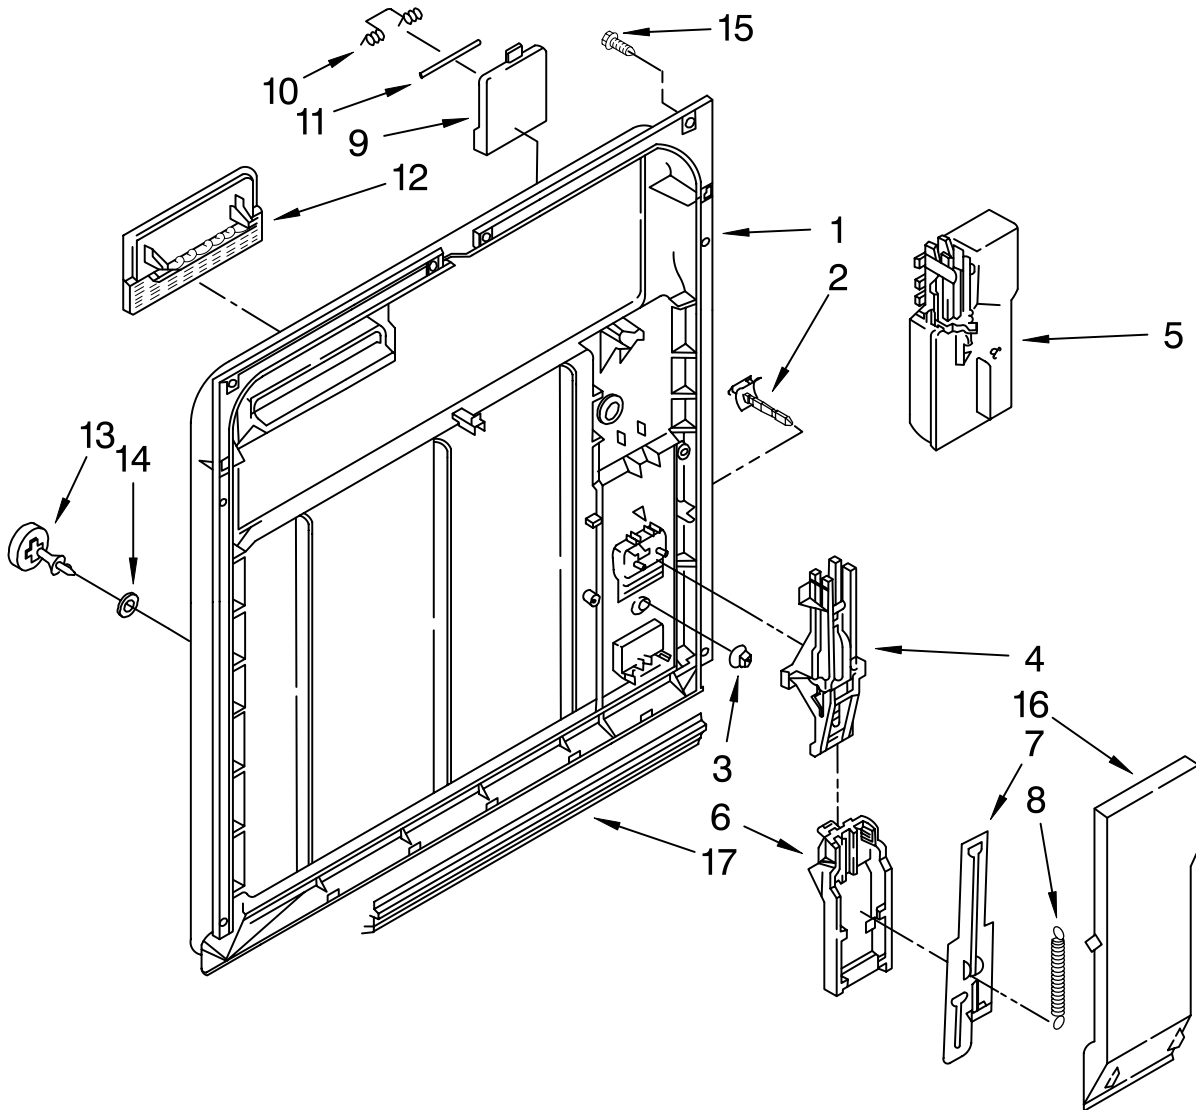

FRAME AND CONSOLE PARTS

For Model: DP840CWDB3
Almond/Black

UNDERCOUNTER
DISHWASHER

Illus. No.	Part No.	DESCRIPTION
1	3375271	Console (Includes Item 2)
2	3374798	Insert, Console
3	3375561	Switch
4	3369529	Follower, Cam
5	3375079	Timer
6	3375140	Cam
7	304231	Screw, 8-18 x 1/2 (5)
8	3374711	Door Frame (Includes Item 23)
9	3368953	Bolt, Latch
10	3369457	Lever, Latch
11	3369325	Switch, (2)
12	3368955	Pin, Switch (2)
13	3374875	Harness and Protector
14	3376405	Elbow, Harness
15	3400803	Screw, 8-32 x 1/4
16	3375473	Cover Timer
17	3375348	Knob, Timer
18	3368979	Spacer
19	†Front Panel 3369516	Almond/Black
20	3374010	Retainer, Panel
22	3373234	Bearing, Spring (2)
23	3374716	Channel, Retainer (Also Order Item #20)

†Refer To Dishwasher
Replacement
Panel Parts List No.675345.

FOR ORDERING INFORMATION REFER TO PARTS PRICE LIST

INNER DOOR PARTS

For Model: DP840CWDB3
Almond/Black

Illus. No.	Part No.	DESCRIPTION
1	3369054	Inner Door (Also Order Latch Door Kit 676413)
2	3376066	Latch, Detergent Dispenser
3	3369061	Snap, Detergent Dispenser
4	3369055	Actuator Assembly
5	3368967	Wet Agent, Dispenser

Illus. No.	Part No.	DESCRIPTION
6	3369000	Draw Bar (Upper Dispenser)
7	3369602	Draw Bar (Lower Dispenser)
8	3368999	Spring (Draw Bar)
9	3376404	Lid Assembly
10	300106	Spring, Lid

Illus. No.	Part No.	DESCRIPTION
11	3372028	Pin (Lid Hinge)
12	3371710	Screen, Vent
13	3369512	Wet-Agent Cap Assembly
14	3369155	Seal (Wet-Cap)
15	3369051	Screw (8)
16	3371569	Cover, Drip
17	3369479	Spatter Shield