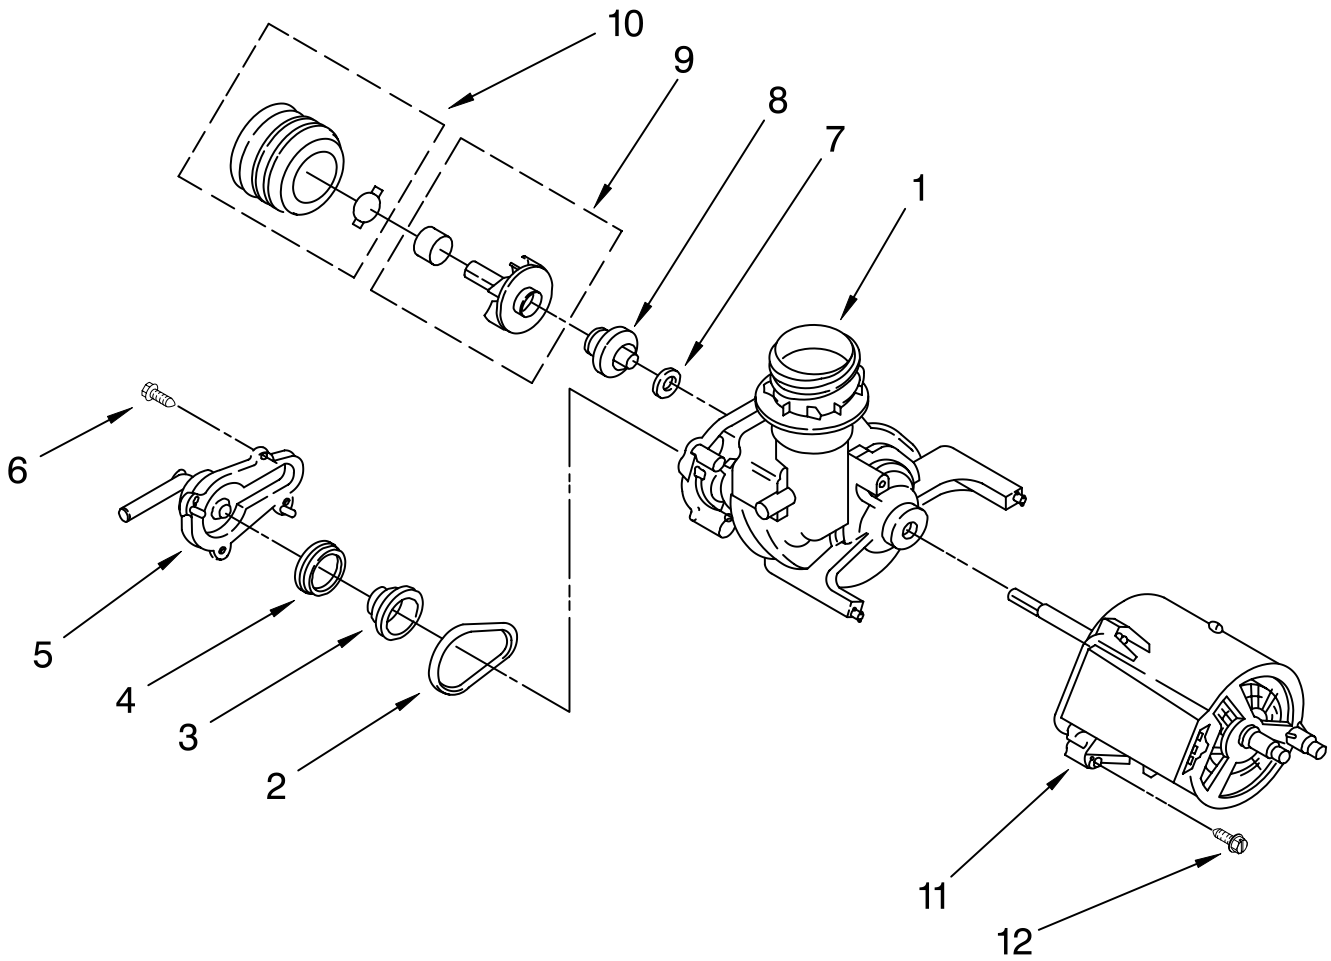

PUMP AND MOTOR PARTS

For Model: DP840CWDB3
Almond/Black

Illus. No.	Part No.	DESCRIPTION
1	3369011	Housing Assembly
2	3369031	Seal, Drain Cover
3	3369028	Diaphragm
4	3369029	Ring, Diaphragm
5	3369030	Cover, Drain Valve
6	3368921	Screw (4)
7	3369020	Seal Seat
8	3374028	Seal Head
9	3369013	Impeller & Bearing Assembly
10	3369012	Disk & Mount Assembly
11	3372625	Motor
12	3368922	Screw (3)

FOR ORDERING INFORMATION REFER TO PARTS PRICE LIST