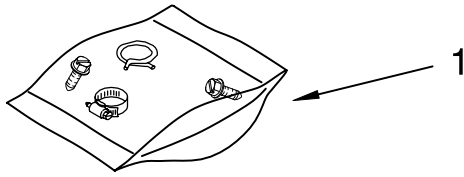

MISCELLANEOUS PARTS

For Model: DP840CWDB3
Almond/Black

Illus. No.	Part No.	DESCRIPTION
1	3369816	Miscellaneous Parts Bag (Includes 2 Screws & 2 Hose Clamps)

LITERATURE AND OPTIONAL PARTS

Illus. No.	Part No.	DESCRIPTION	Illus. No.	Part No.	DESCRIPTION	Illus. No.	Part No.	DESCRIPTION
<u>LITERATURE PARTS</u>			<u>OPTIONAL PARTS NOT INCLUDED</u>					
LIT3369678		Instructions, Installation	<u>PAINT, TOUCH-UP (1/2oz.)</u>			<u>DISHRACK REPAIR</u>		
LIT3367007		Instructions, Installation (Supplement) (Locating Your Water Supply)	72017	White		675576		Vinyl Touch-Up (Blue)
LIT3373484		Energy Guide	72107	Almond		675677		Tine Tip Repair Kit (Blue— Enough For Two Complete Dishracks)
LIT3373757		Guide, Use & Care	72032	Black		676453		Vinyl Touch-Up (White)
LIT3373599		Wiring Diagram	<u>PAINT, PRESSURIZED SPRAY (13 oz.)</u>			675679		Tine Tip Repair Kit (White— Enough For Two Complete Dishracks)
LIT0677967		Do-It Yourself, Manual	350956	Almond		676455		Vinyl Touch-Up (Grey)
<u>ACCESSORY PARTS</u>			285006	Superior Black		676458		Tine Tip Repair Kit (Grey— Enough For Two Complete Dishracks)
4317925		White	350942	Primer (White)				
4317926		Avocado	<u>PAINT, TOUCH-UP (1 qt.)</u>					
4317927		Gold	978883	Almond (Uncut)				
4317929		Almond	799340	Black (Uncut)				
4317930		Toast						
4317931		Platinum						
4318050		Heavy Duty						

FOR ORDERING INFORMATION REFER TO PARTS PRICE LIST