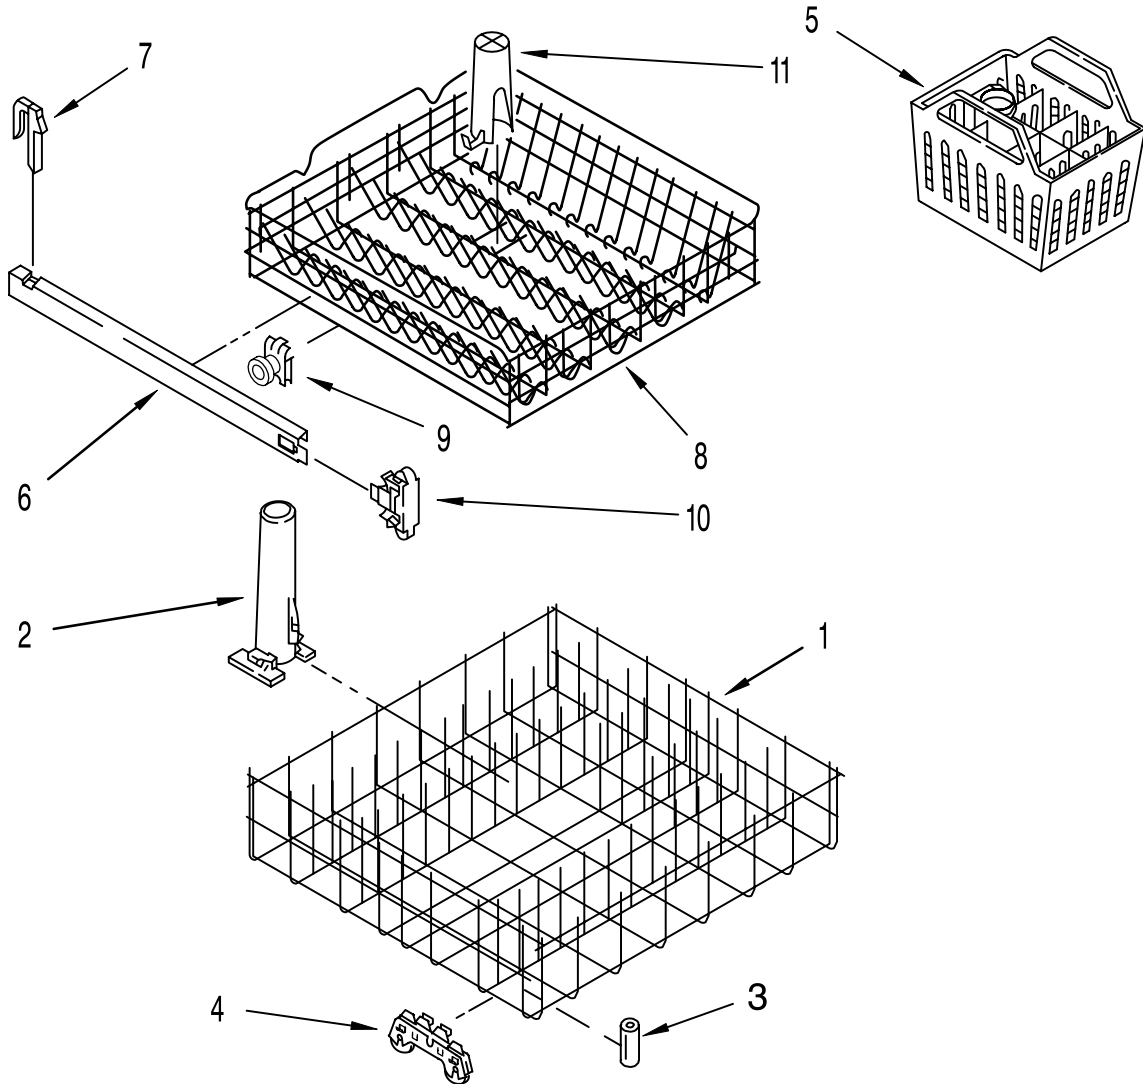

†Refer To Dishwasher Replacement Panel Parts List No. 675345.

FOR ORDERING INFORMATION REFER TO PARTS PRICE LIST

PUMP AND SPRAY ARM PARTS

For Model: DP840CWDB3
Almond/Black

Illus. No.	Part No.	DESCRIPTION
1	3369037	Grommet, Pump Seal
2	3369015	Pump & Motor Assembly
For Breakdown Of Pump Parts, Refer To Pump And Motor Parts Page.		
3	3369035	Hose, Pump Inlet
4	3369036	Clamp (2)
5	3369033	Support, Motor
6	3369032	Grommet, Motor Support
7	3370856	Pushnut, Motor Support
8	3369038	Washer, Grommet
9	3369008	Spray Arm, Assembly Lower
10	3369039	Nut, Pump Outlet
11	3371745	Support & Bearing Assembly (Includes Items: 13, 14 & 15)
12	3369045	Seal, Split Ring
13	3369044	Washer
14	3371746	Bearing
15	3371744	Shoulder Screw
16	3369175	Collector
17	3369176	Funnel
18	3369326	Grate, Funnel
19	3369177	Seal
20	3369178	Ball, Check-Valve
21	371499	Clamp, Hose
22	3369179	Hose, Collector
23	3371634	Washer, Curved
24	3369181	Screw 10-16, Hi-Lo (4)

FOR ORDERING INFORMATION REFER TO PARTS PRICE LIST

PUMP AND MOTOR PARTS

For Model: DP840CWDB3
Almond/Black

Illus. No.	Part No.	DESCRIPTION
1	3369011	Housing Assembly
2	3369031	Seal, Drain Cover
3	3369028	Diaphragm
4	3369029	Ring, Diaphragm
5	3369030	Cover, Drain Valve
6	3368921	Screw (4)
7	3369020	Seal Seat
8	3374028	Seal Head
9	3369013	Impeller & Bearing Assembly
10	3369012	Disk & Mount Assembly
11	3372625	Motor
12	3368922	Screw (3)

FOR ORDERING INFORMATION REFER TO PARTS PRICE LIST

DISHRACK PARTS

For Model: DP840CWDB3
Almond/Black

Illus. No.	Part No.	DESCRIPTION
1	3370498	Lower Dishrack Assembly
2	3369761	Tower, Protector
3	3368006	Bumper, Dishrack (2)
4	3376961	Wheel & Transport Assembly (4)
5	3369762	Basket, Silverware
6	3369071	Track, Dishrack (2)
7	3374701	Stop, Track (2)
8	3371663	Dishrack, Upper
9	3371581	Wheel & Axle Assembly (4)
10	300845	Endcap, Track (2)
11	3371908	Diffuser, Water