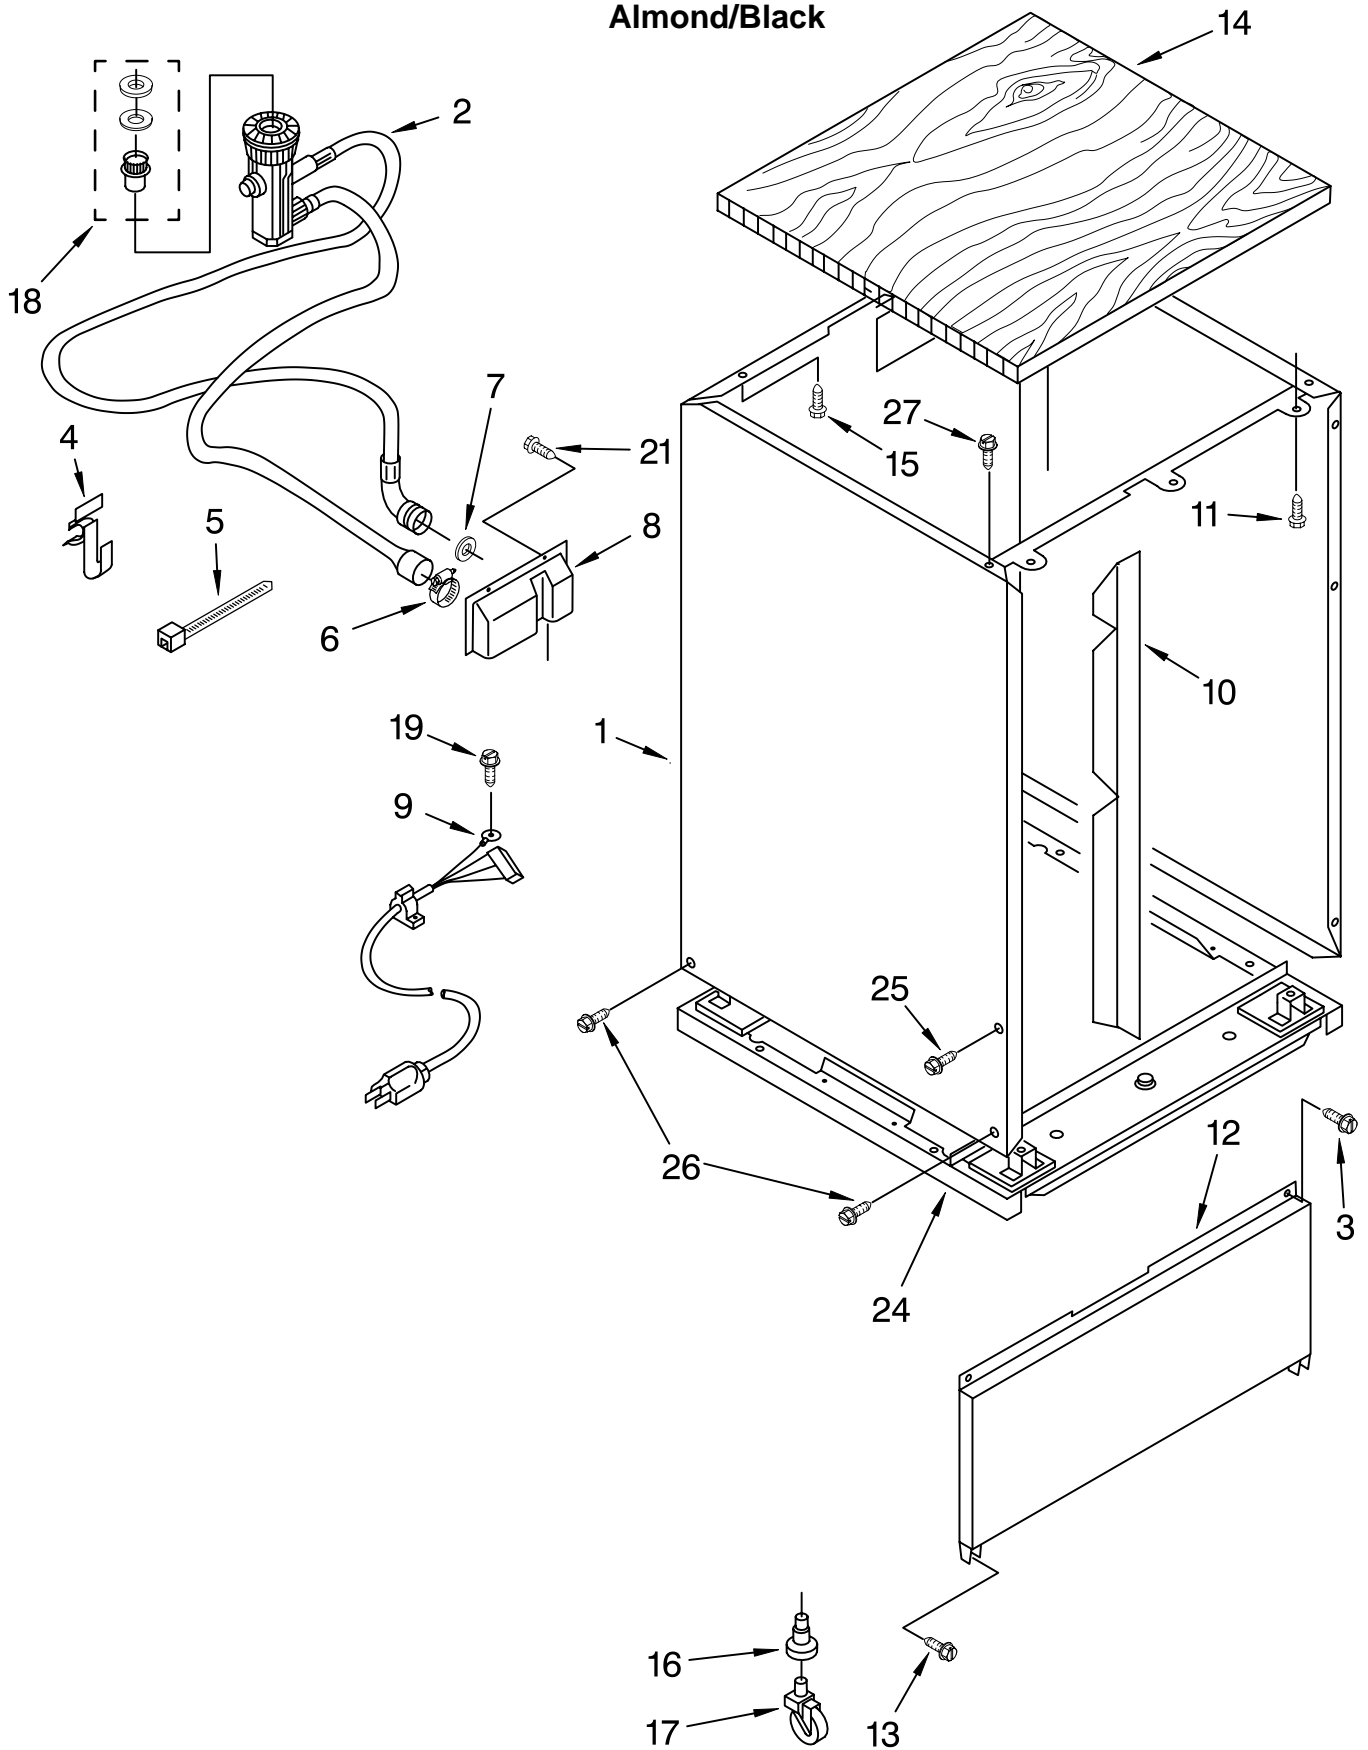

CABINET PARTS

For Model: DP840CWDB3
Almond/Black

FOR ORDERING INFORMATION REFER TO PARTS PRICE LIST

CABINET PARTS

For Model: DP840CWDB3
Almond/Black

Illus. No.	Part No.	DESCRIPTION
1	3370306	Shell Assembly (Almond)
2	3370318	Coupler Assembly
3	302868	Screw
4	3370323	Retainer, Hose
5	309330	Clip, Strap
6	3367052	Clamp, Hose
7	16123	Washer
8	3371343	Housing, Hose
9	3371542	Cord, Power
10	3371807	Pad, Divider
11	3373329	Screw
12	3371640	Shroud, Caster
13	3370544	Screw
14	3373198	Panel, Top
15	304428	Screw (2)
16	300450	Socket, Caster
17	300424	Caster
18	3374592	Adapter, Faucet
19	3372525	Screw
21	3370826	Screw (2)
24	3370551	Frame Assembly
25	3371635	Screw, 8-18 x 1/2
26	3371644	Screw, 8-18 x 5/8
27	302251	Screw

FOR ORDERING INFORMATION REFER TO PARTS PRICE LIST