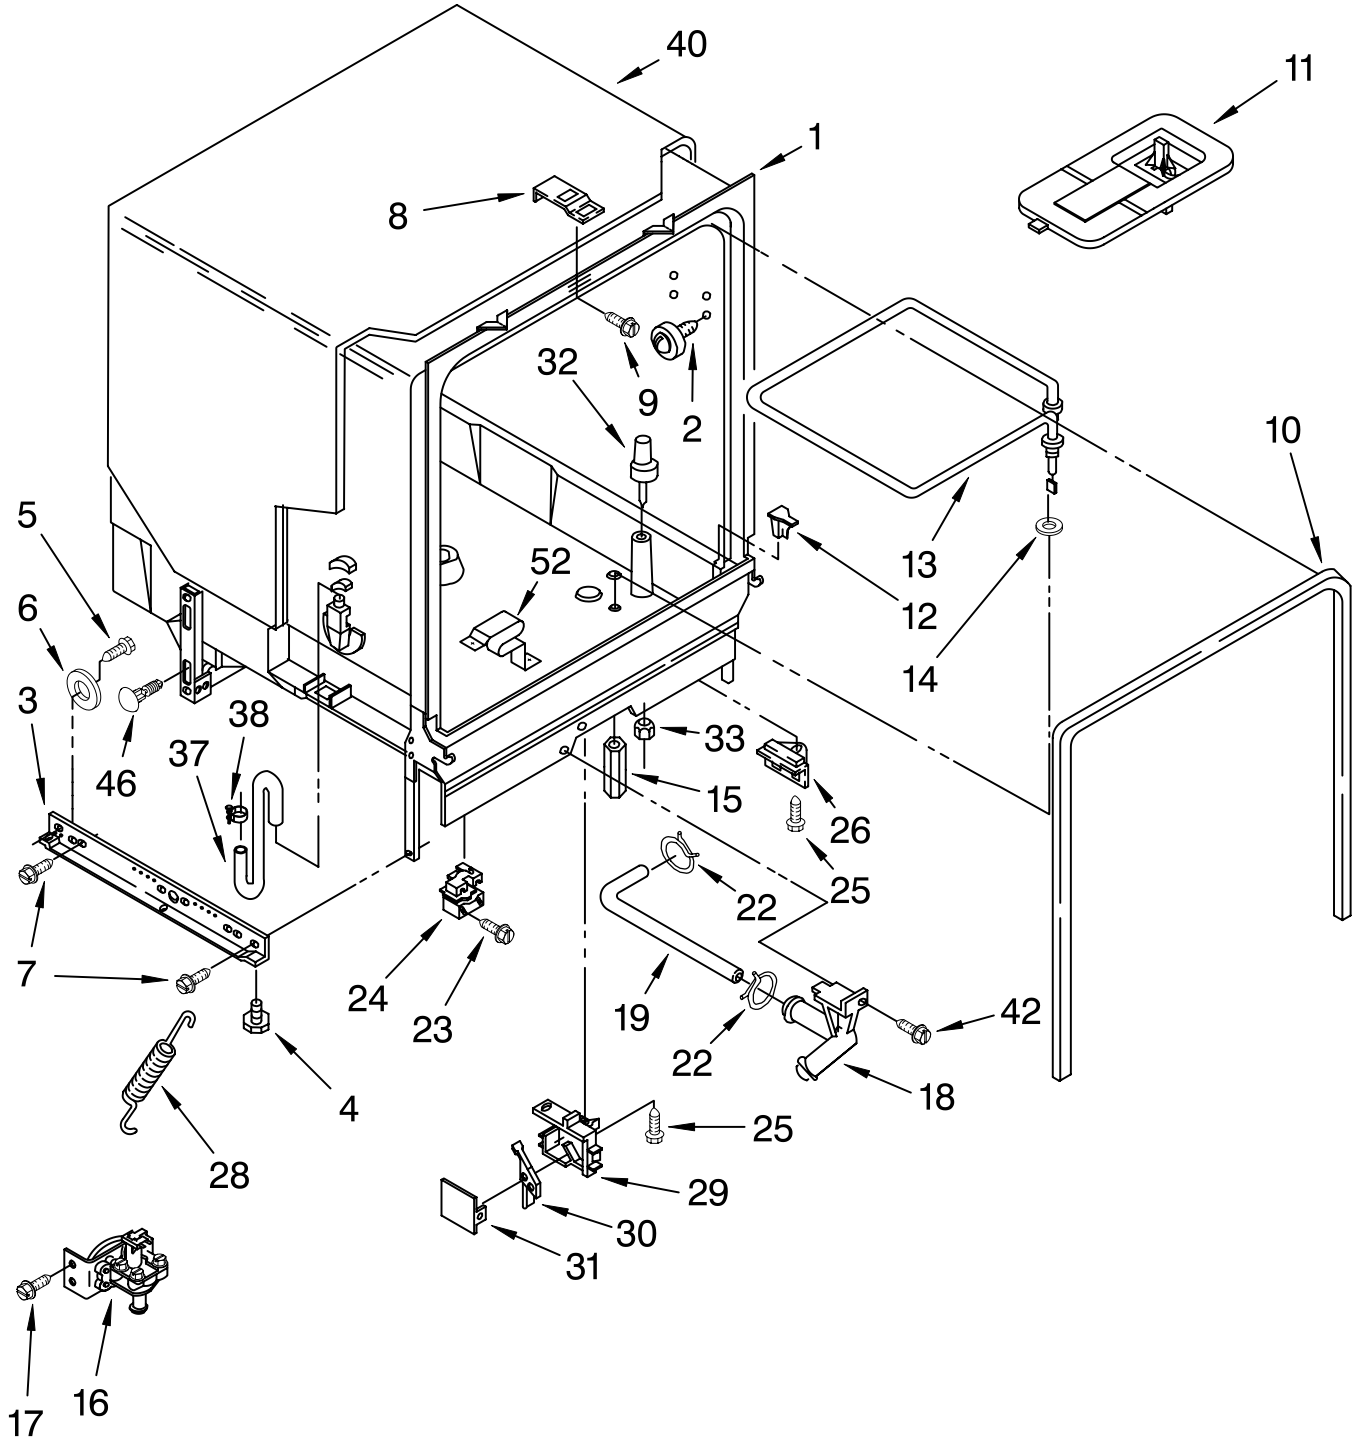

TUB ASSEMBLY PARTS

For Model: DP840CWDB3
Almond/Black

FOR ORDERING INFORMATION REFER TO PARTS PRICE LIST

TUB ASSEMBLY PARTS

For Model: DP840CWDB3
Almond/Black

Illus. No.	Part No.	DESCRIPTION	Illus. No.	Part No.	DESCRIPTION	Illus. No.	Part No.	DESCRIPTION
1	3375129	Tub and Support Assembly	14	717273	Washer, Rubber (2)	30	3369067	Switch, Float
2	3369078	Tub, Wheel Assembly (8)	15	3369073	Nut (2) (Heater Terminal)	31	3369049	Cover, Switch Housing
3	3368932	Runner (2)	16	3374667	Water Valve	32	3369072	Float
4	3374849	Leveler (2)	17	304392	Screw, 8-18 x 1/2	33	717488	Nut
5	3370389	Screw, Shoulder (2)	18	3369421	Check, Valve Assembly	37	3371030	Hose, Inlet
6	302819	Wheel (2)	19	3369180	Hose, Coupler	38	301958	Clamp
7	343641	Screw, 10-16 x 1/2 (4)	22	371499	Clamp (Double)	40	3375059	Sound Shield
8	3374719	Plate, Latch	23	3370225	Screw	42	359625	Screw, 8-18 x 1/2
9	3374720	Screw	24	3369063	Relay	46	304666	Retainer, Push (2)
10	3376927	Gasket	25	304231	Screw, 8-18 x 1/2	52	3368987	Support, Heater
11	3369322	Grate	26	3368928	Fuse, Thermal			
12	3369052	Deflector (2)	28	3373228	Spring, Door (2)			
13	3372523	Heater	29	3369048	Housing, Float Switch			

†Refer To Dishwasher Replacement Panel Parts List No. 675345.

FOR ORDERING INFORMATION REFER TO PARTS PRICE LIST