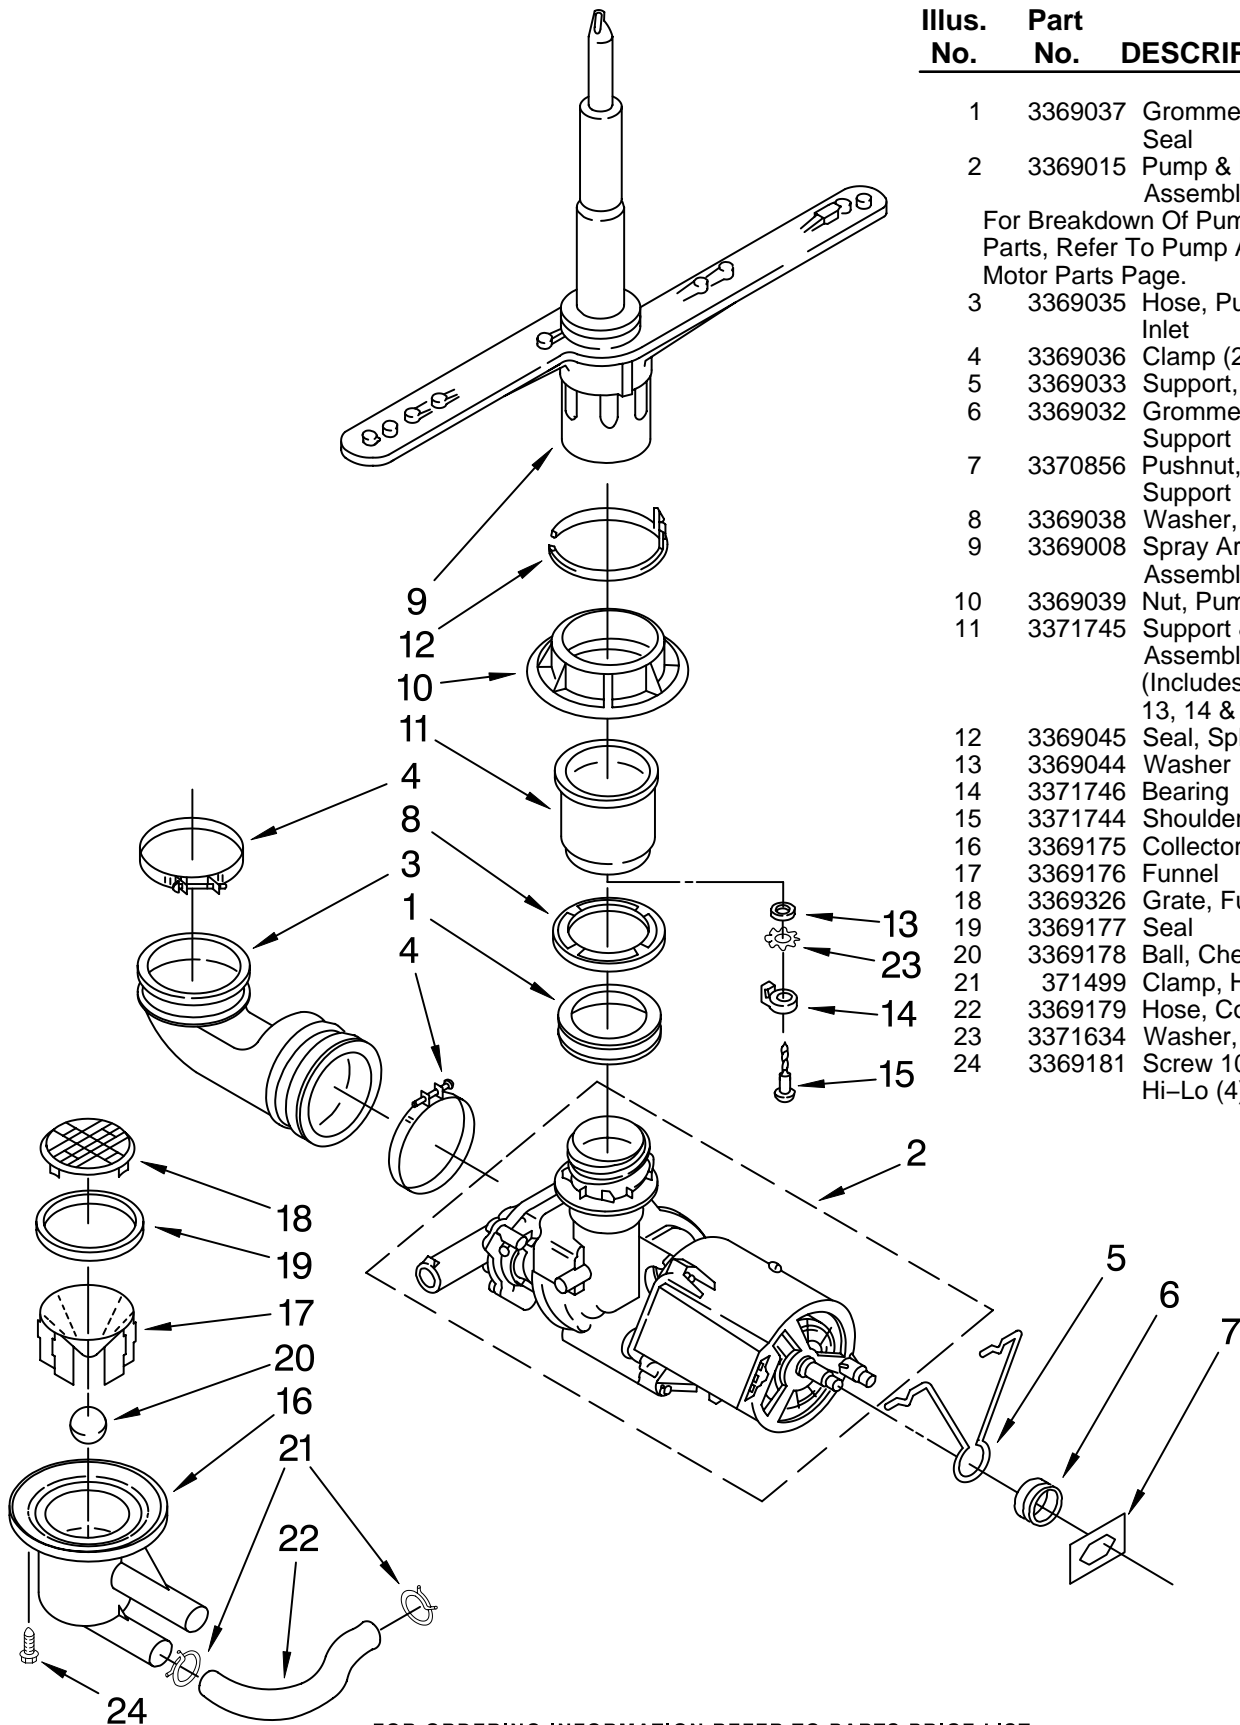

Illus. No.	Part No.	DESCRIPTION	Illus. No.	Part No.	DESCRIPTION	Illus. No.	Part No.	DESCRIPTION
1	3375129	Tub and Support Assembly	14	717273	Washer, Rubber (2)	30	3369067	Switch, Float
2	3369078	Tub, Wheel Assembly (8)	15	3369073	Nut (2) (Heater Terminal)	31	3369049	Cover, Switch Housing
3	3368932	Runner (2)	16	3374667	Water Valve	32	3369072	Float
4	3374849	Leveler (2)	17	304392	Screw, 8-18 x 1/2	33	717488	Nut
5	3370389	Screw, Shoulder (2)	18	3369421	Check, Valve Assembly	37	3371030	Hose, Inlet
6	302819	Wheel (2)	19	3369180	Hose, Coupler	38	301958	Clamp
7	343641	Screw, 10-16 x 1/2 (4)	22	371499	Clamp (Double)	40	3375059	Sound Shield
8	3374719	Plate, Latch	23	3370225	Screw	42	359625	Screw, 8-18 x 1/2
9	3374720	Screw	24	3369063	Relay	46	304666	Retainer, Push (2)
10	3376927	Gasket	25	304231	Screw, 8-18 x 1/2	52	3368987	Support, Heater
11	3369322	Grate	26	3368928	Fuse, Thermal			
12	3369052	Deflector (2)	28	3373228	Spring, Door (2)			
13	3372523	Heater	29	3369048	Housing, Float Switch			

†Refer To Dishwasher Replacement Panel Parts List No. 675345.

FOR ORDERING INFORMATION REFER TO PARTS PRICE LIST

PUMP AND SPRAY ARM PARTS

For Model: DP840CWDB3
Almond/Black

Illus. No.	Part No.	DESCRIPTION
1	3369037	Grommet, Pump Seal
2	3369015	Pump & Motor Assembly
For Breakdown Of Pump Parts, Refer To Pump And Motor Parts Page.		
3	3369035	Hose, Pump Inlet
4	3369036	Clamp (2)
5	3369033	Support, Motor
6	3369032	Grommet, Motor Support
7	3370856	Pushnut, Motor Support
8	3369038	Washer, Grommet
9	3369008	Spray Arm, Assembly Lower
10	3369039	Nut, Pump Outlet
11	3371745	Support & Bearing Assembly (Includes Items: 13, 14 & 15)
12	3369045	Seal, Split Ring
13	3369044	Washer
14	3371746	Bearing
15	3371744	Shoulder Screw
16	3369175	Collector
17	3369176	Funnel
18	3369326	Grate, Funnel
19	3369177	Seal
20	3369178	Ball, Check-Valve
21	371499	Clamp, Hose
22	3369179	Hose, Collector
23	3371634	Washer, Curved
24	3369181	Screw 10-16, Hi-Lo (4)