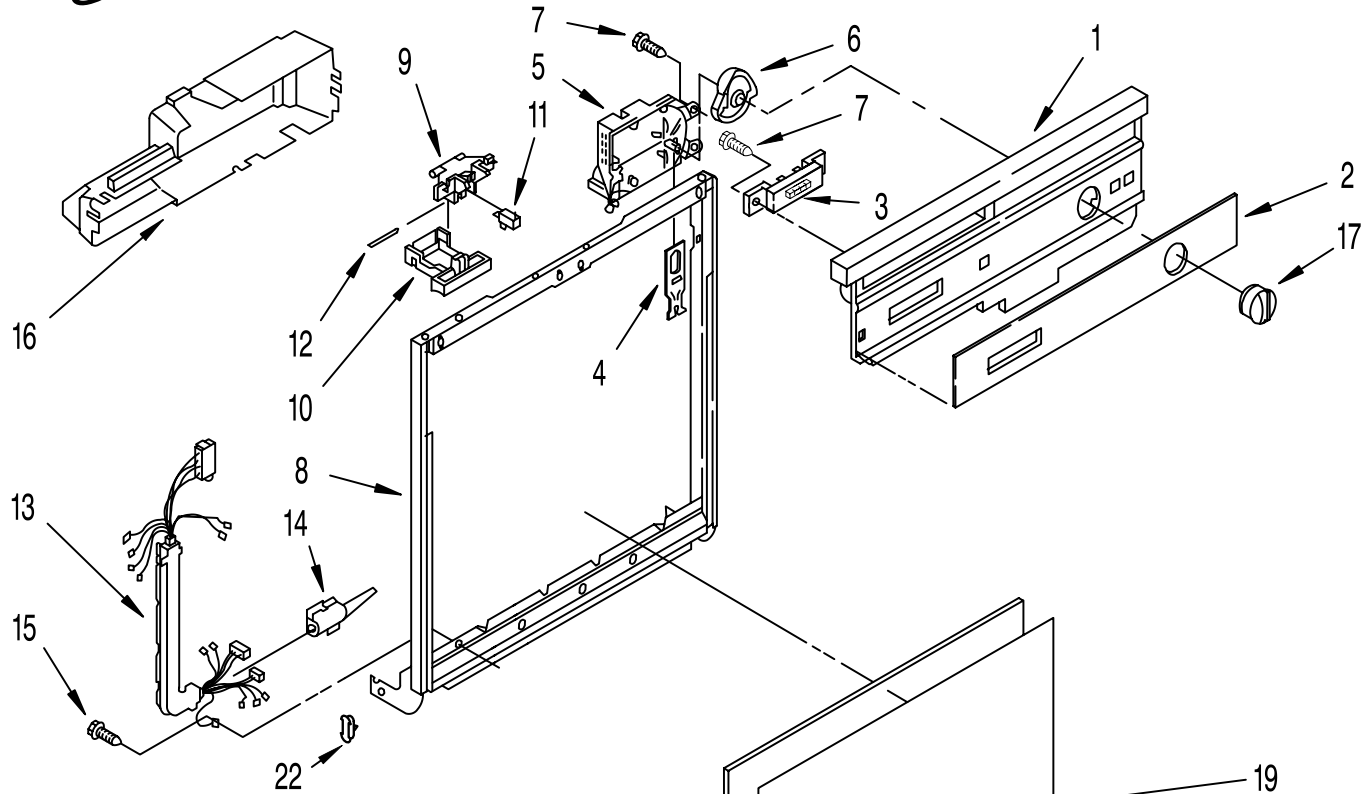

FRAME AND CONSOLE PARTS

For Model: DP840CWDB3
Almond/Black

UNDERCOUNTER
DISHWASHER

Illus. No.	Part No.	DESCRIPTION
1	3375271	Console (Includes Item 2)
2	3374798	Insert, Console
3	3375561	Switch
4	3369529	Follower, Cam
5	3375079	Timer
6	3375140	Cam
7	304231	Screw, 8-18 x 1/2 (5)
8	3374711	Door Frame (Includes Item 23)
9	3368953	Bolt, Latch
10	3369457	Lever, Latch
11	3369325	Switch, (2)
12	3368955	Pin, Switch (2)
13	3374875	Harness and Protector
14	3376405	Elbow, Harness
15	3400803	Screw, 8-32 x 1/4
16	3375473	Cover Timer
17	3375348	Knob, Timer
18	3368979	Spacer
19	†Front Panel 3369516	Almond/Black
20	3374010	Retainer, Panel
22	3373234	Bearing, Spring (2)
23	3374716	Channel, Retainer (Also Order Item #20)

†Refer To Dishwasher
Replacement
Panel Parts List No.675345.

FOR ORDERING INFORMATION REFER TO PARTS PRICE LIST

INNER DOOR PARTS

For Model: DP840CWDB3
Almond/Black

Illus. No.	Part No.	DESCRIPTION
1	3369054	Inner Door (Also Order Latch Door Kit 676413)
2	3376066	Latch, Detergent Dispenser
3	3369061	Snap, Detergent Dispenser
4	3369055	Actuator Assembly
5	3368967	Wet Agent, Dispenser

Illus. No.	Part No.	DESCRIPTION
6	3369000	Draw Bar (Upper Dispenser)
7	3369602	Draw Bar (Lower Dispenser)
8	3368999	Spring (Draw Bar)
9	3376404	Lid Assembly
10	300106	Spring, Lid

Illus. No.	Part No.	DESCRIPTION
11	3372028	Pin (Lid Hinge)
12	3371710	Screen, Vent
13	3369512	Wet-Agent Cap Assembly
14	3369155	Seal (Wet-Cap)
15	3369051	Screw (8)
16	3371569	Cover, Drip
17	3369479	Spatter Shield