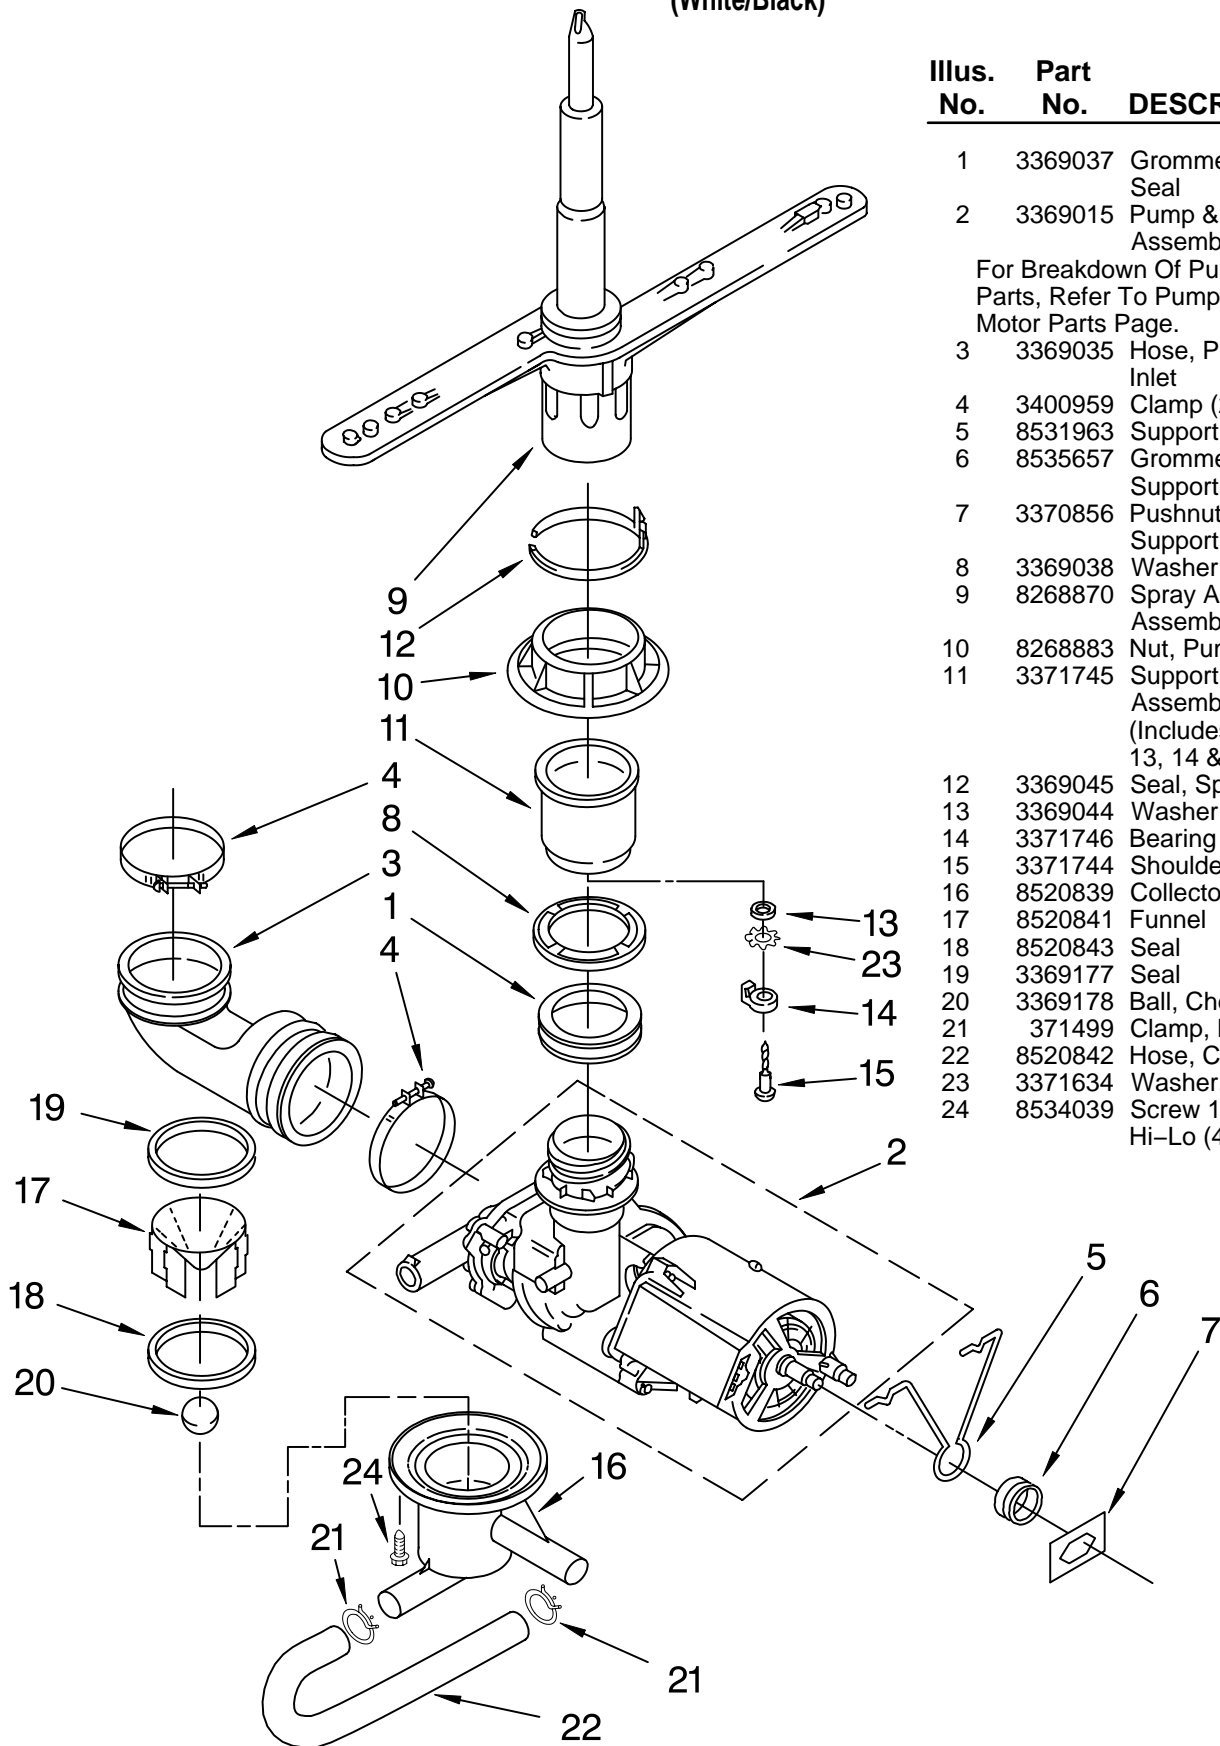

Illus. No.	Part No.	DESCRIPTION
1	8533815	Tub and Support Assembly
2	8528831	Tub, Wheel Assembly (8)
3	3368933	Runner (2)
4	3374849	Leveler (2)
5	3370389	Screw, Shoulder (2)
6	302819	Wheel (2)
7	343641	Screw, 10-16 x 1/2 (4)
8	3378149	Plate, Latch
9	3374720	Screw
10	3376927	Gasket
11	3369322	Grate
12	8528862	Deflector (2)
13	8519827	Heater (Includes Item 14)
14	717273	Washer, Rubber (2)
15	8268548	Nut (2) (Heater Terminal)
16	8274220	Water Valve
17	304392	Screw
18	3400935	Clip
23	3370225	Screw
24	3369063	Relay
25	304231	Screw
26	3368928	Fuse, Thermal
28	3373228	Spring, Door (2)
29	8318218	Housing, Float Switch
30	3369067	Switch, Float
31	8318219	Cover, Switch Housing
32	8519552	Float
33	717488	Nut
37	3371030	Hose, Inlet
38	301958	Clamp
40	8573243	Sound Shield
52	3379740	Support, Heater
53	8052018	Friction Pad

FOR ORDERING INFORMATION REFER TO PARTS PRICE LIST

PUMP AND SPRAY ARM PARTS

For Model: DP840SWSX0
(White/Black)

Illus. No.	Part No.	DESCRIPTION
1	3369037	Grommet, Pump Seal
2	3369015	Pump & Motor Assembly
For Breakdown Of Pump Parts, Refer To Pump And Motor Parts Page.		
3	3369035	Hose, Pump Inlet
4	3400959	Clamp (2)
5	8531963	Support, Motor
6	8535657	Grommet, Motor Support
7	3370856	Pushnut, Motor Support
8	3369038	Washer, Grommet
9	8268870	Spray Arm, Assembly Lower
10	8268883	Nut, Pump Outlet
11	3371745	Support & Bearing Assembly (Includes Items: 13, 14 & 15)
12	3369045	Seal, Split Ring
13	3369044	Washer
14	3371746	Bearing
15	3371744	Shoulder Screw
16	8520839	Collector
17	8520841	Funnel
18	8520843	Seal
19	3369177	Seal
20	3369178	Ball, Check-Valve
21	371499	Clamp, Hose
22	8520842	Hose, Collector
23	3371634	Washer, Curved
24	8534039	Screw 10-16, Hi-Lo (4)