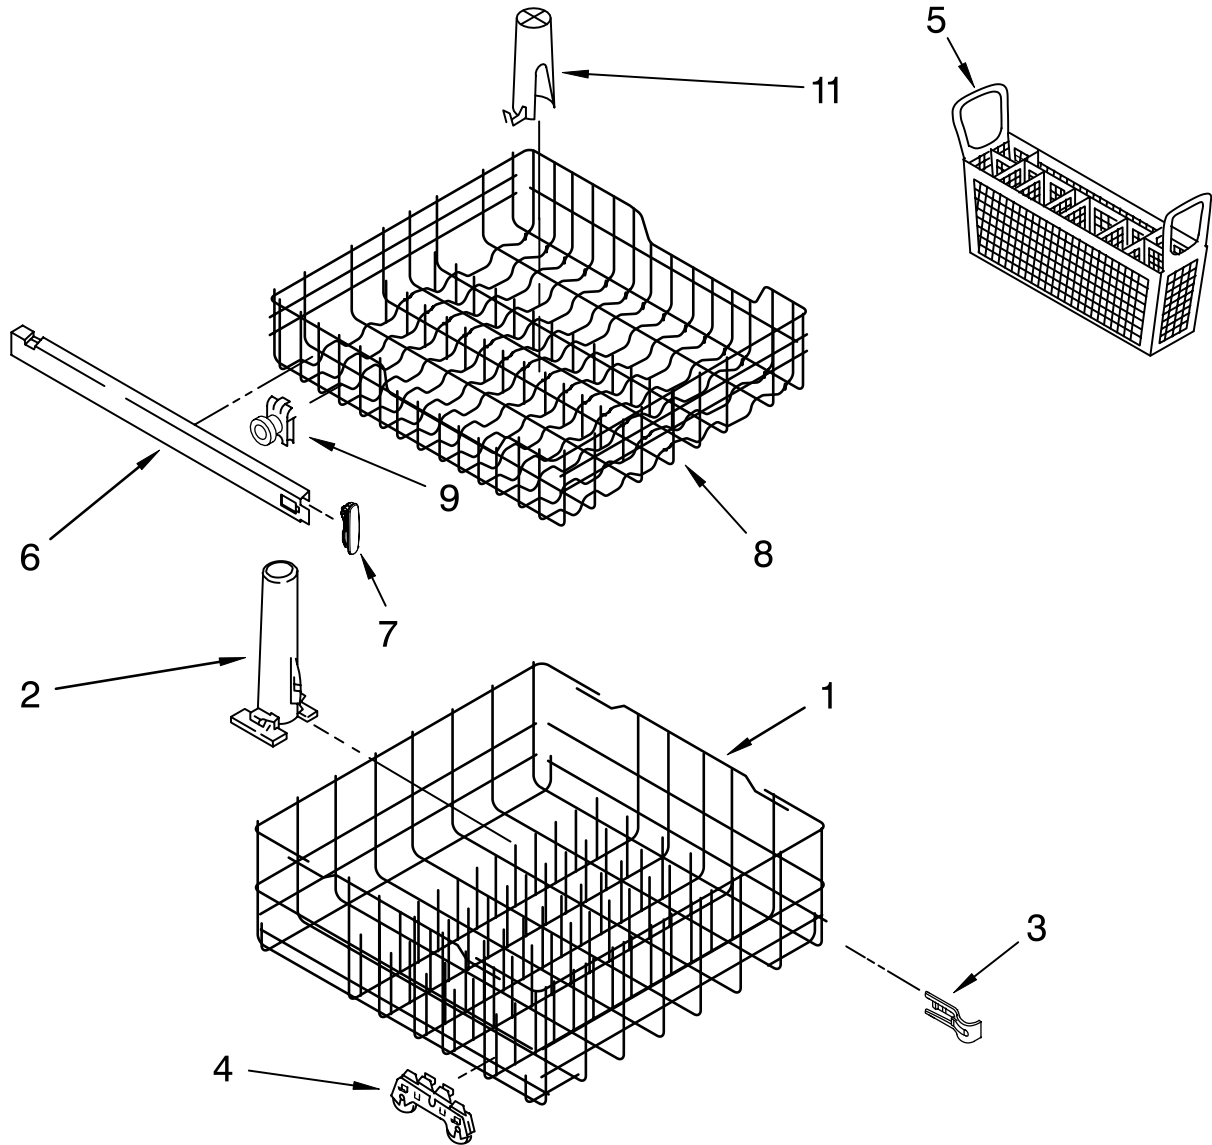

DISHRACK PARTS

For Model: DP840SWSX0
(White/Black)

Illus. No.	Part No.	DESCRIPTION

1	8539225	Lower Dishrack Assembly
2	8268825	Tower, Protector
3	3385142	Bumper, Dishrack (2)
4	8268645	Wheel & Transport Assembly (4)
5	8268866	Basket, Silverware
6	3385089	Track, Dishrack (2)
7	8565920	Stop, Track (4)
8	8539222	Dishrack, Upper
9	8268852	Wheel & Axle Assembly (4)
11	8519550	Diffuser, Water

FOR ORDERING INFORMATION REFER TO PARTS PRICE LIST