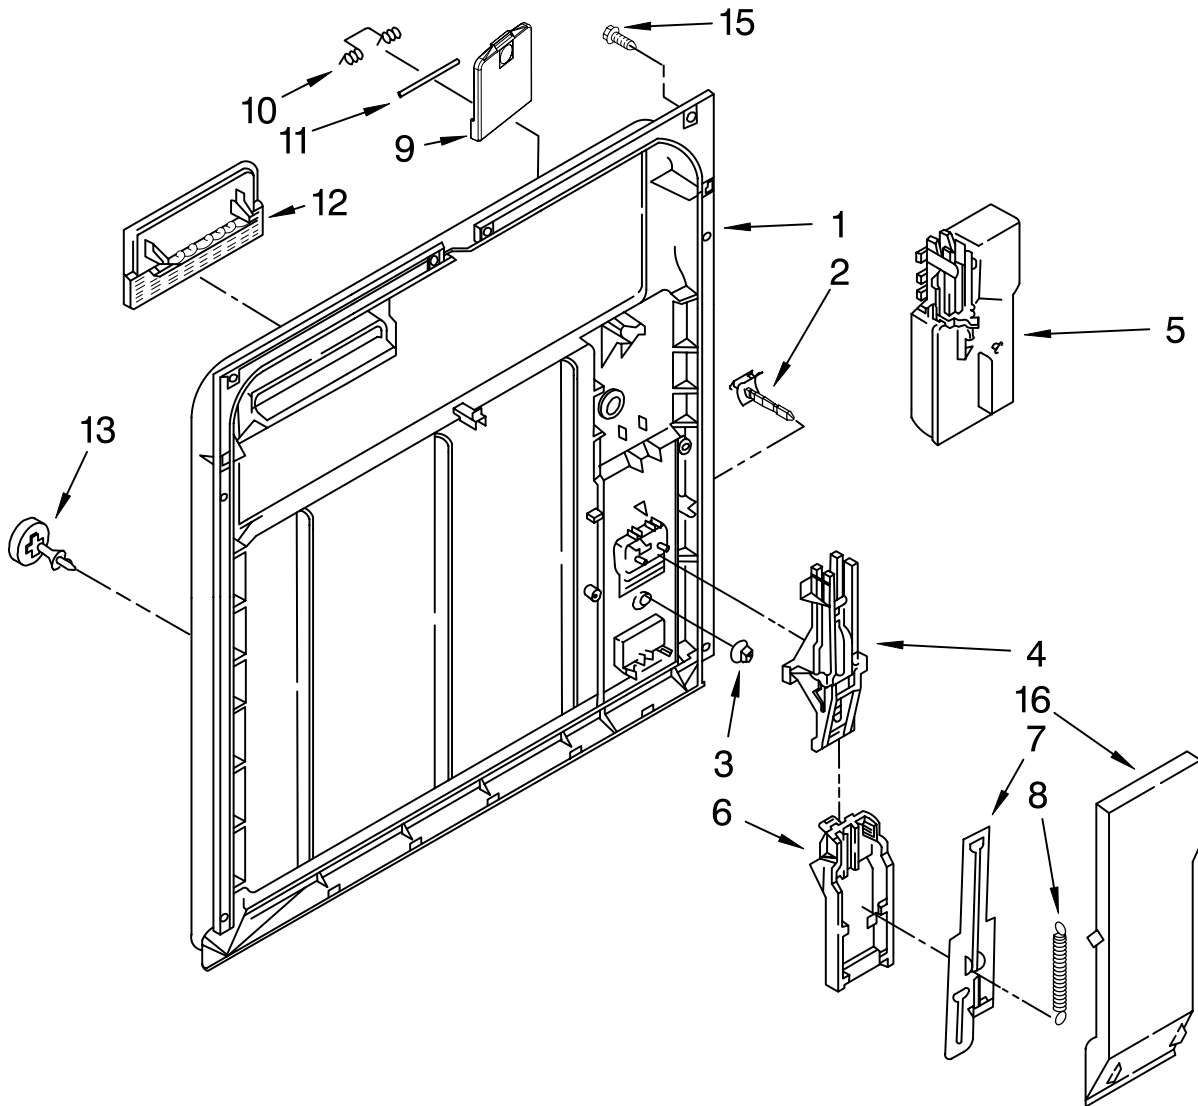

FRAME AND CONSOLE PARTS

For Model: DP840SWSX0
(White/Black)

PORTABLE
DISHWASHER

Illus. No.	Part No.	DESCRIPTION	Illus. No.	Part No.	DESCRIPTION	Illus. No.	Part No.	DESCRIPTION
1		Literature Parts	7	304231	Screw, 8-18 x 1/2 (5)	18	3368979	Spacer
	8535418	Instructions, Installation	8	3374711	Door Frame (Includes Item 23)	19	3369769	Front Panel White/Black
	3367007	Instructions, Installation (Supplement) (Locating Your Water Supply)	9	3380854	Bolt, Latch	20	3374010	Retainer, Panel
	W10072930	Guide, Energy	10	3369457	Lever, Latch	21	W10072680	Console (Includes Item 2)
	W10102271	Guide, Use & Care	11	3369325	Switch, (2)	22	3373234	Bearing, Spring (2)
	8275134	Diagram, Wiring	12	3368955	Pin, Switch (2)	23	3374716	Channel, Retainer (Also Order Item #20)
2	W10102070	Insert, Console	13	8568324	Harness and Protector	24	3379671	Shield, Control Cover
3	8269365	Switch	14	3376405	Elbow, Harness			
4	3369529	Follower, Cam	15	3400892	Screw,			
5	8535372	Timer	16	8269526	Cover Control			
6	8271510	Cam	17	8275308	Knob, Timer			

FOR ORDERING INFORMATION REFER TO PARTS PRICE LIST

INNER DOOR PARTS

For Model: DP840SWSX0
(White/Black)

Illus. No.	Part No.	DESCRIPTION
1	8528310	Inner Door (Also Order Latch Door Kit 676413)
2	3376066	Latch, Detergent Dispenser
3	3369061	Snap, Detergent Dispenser
4	8519606	Actuator Assembly

Illus. No.	Part No.	DESCRIPTION
5	8052027	Wet Agent, Dispenser
6	3369000	Draw Bar (Upper Dispenser)
7	8066017	Draw Bar (Lower Dispenser)
8	3368999	Spring (Draw Bar)

Illus. No.	Part No.	DESCRIPTION
9	3378138	Lid Assembly
10	8066018	Spring, Lid
11	3372028	Pin (Lid Hinge)
12	3371710	Screen, Vent
13	3378134	Cap, Wet-Agent
15	3400815	Screw (8)
16	3371569	Cover, Drip