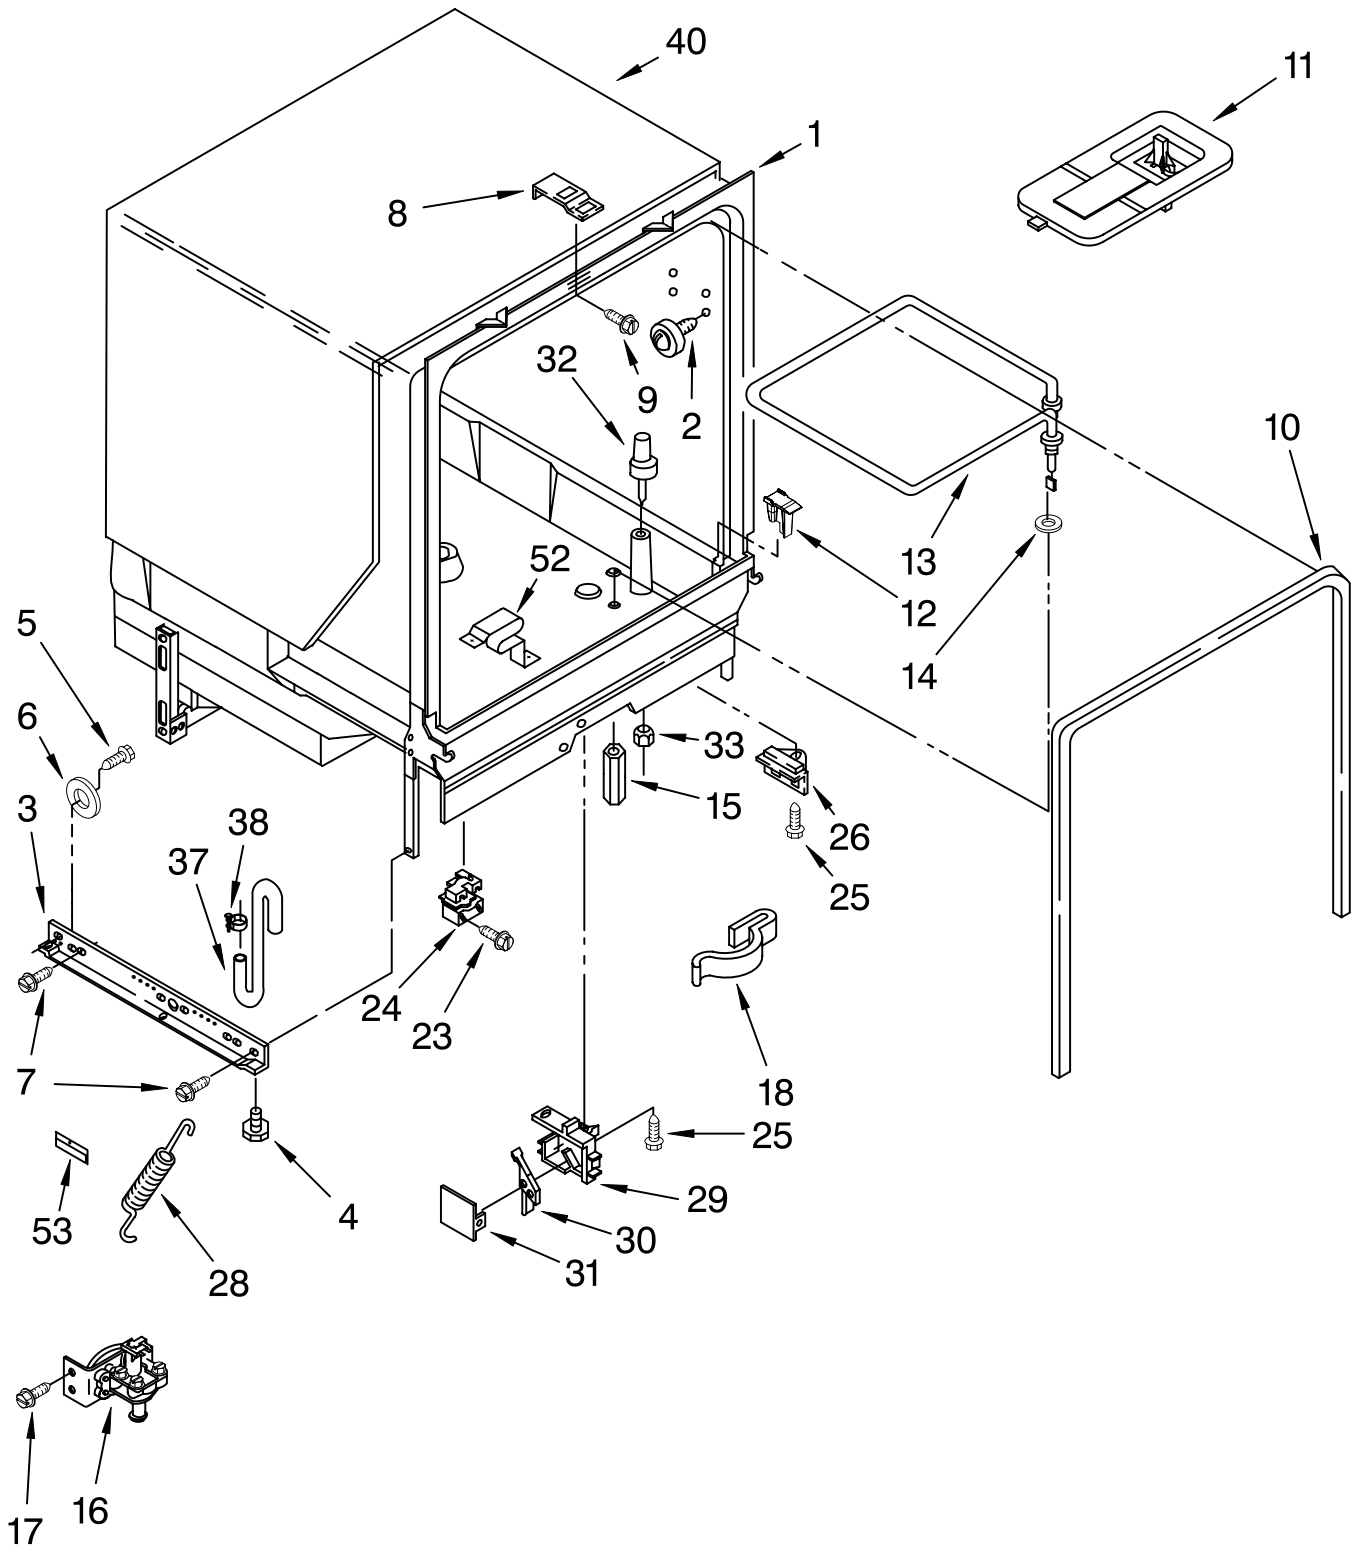

TUB ASSEMBLY PARTS

For Model: DP840SWSX0
(White/Black)

FOR ORDERING INFORMATION REFER TO PARTS PRICE LIST

TUB ASSEMBLY PARTS

For Model: DP840SWSX0
(White/Black)

Illus. No.	Part No.	DESCRIPTION
1	8533815	Tub and Support Assembly
2	8528831	Tub, Wheel Assembly (8)
3	3368933	Runner (2)
4	3374849	Leveler (2)
5	3370389	Screw, Shoulder (2)
6	302819	Wheel (2)
7	343641	Screw, 10-16 x 1/2 (4)
8	3378149	Plate, Latch
9	3374720	Screw
10	3376927	Gasket
11	3369322	Grate
12	8528862	Deflector (2)
13	8519827	Heater (Includes Item 14)
14	717273	Washer, Rubber (2)
15	8268548	Nut (2) (Heater Terminal)
16	8274220	Water Valve
17	304392	Screw
18	3400935	Clip
23	3370225	Screw
24	3369063	Relay
25	304231	Screw
26	3368928	Fuse, Thermal
28	3373228	Spring, Door (2)
29	8318218	Housing, Float Switch
30	3369067	Switch, Float
31	8318219	Cover, Switch Housing
32	8519552	Float
33	717488	Nut
37	3371030	Hose, Inlet
38	301958	Clamp
40	8573243	Sound Shield
52	3379740	Support, Heater
53	8052018	Friction Pad

FOR ORDERING INFORMATION REFER TO PARTS PRICE LIST