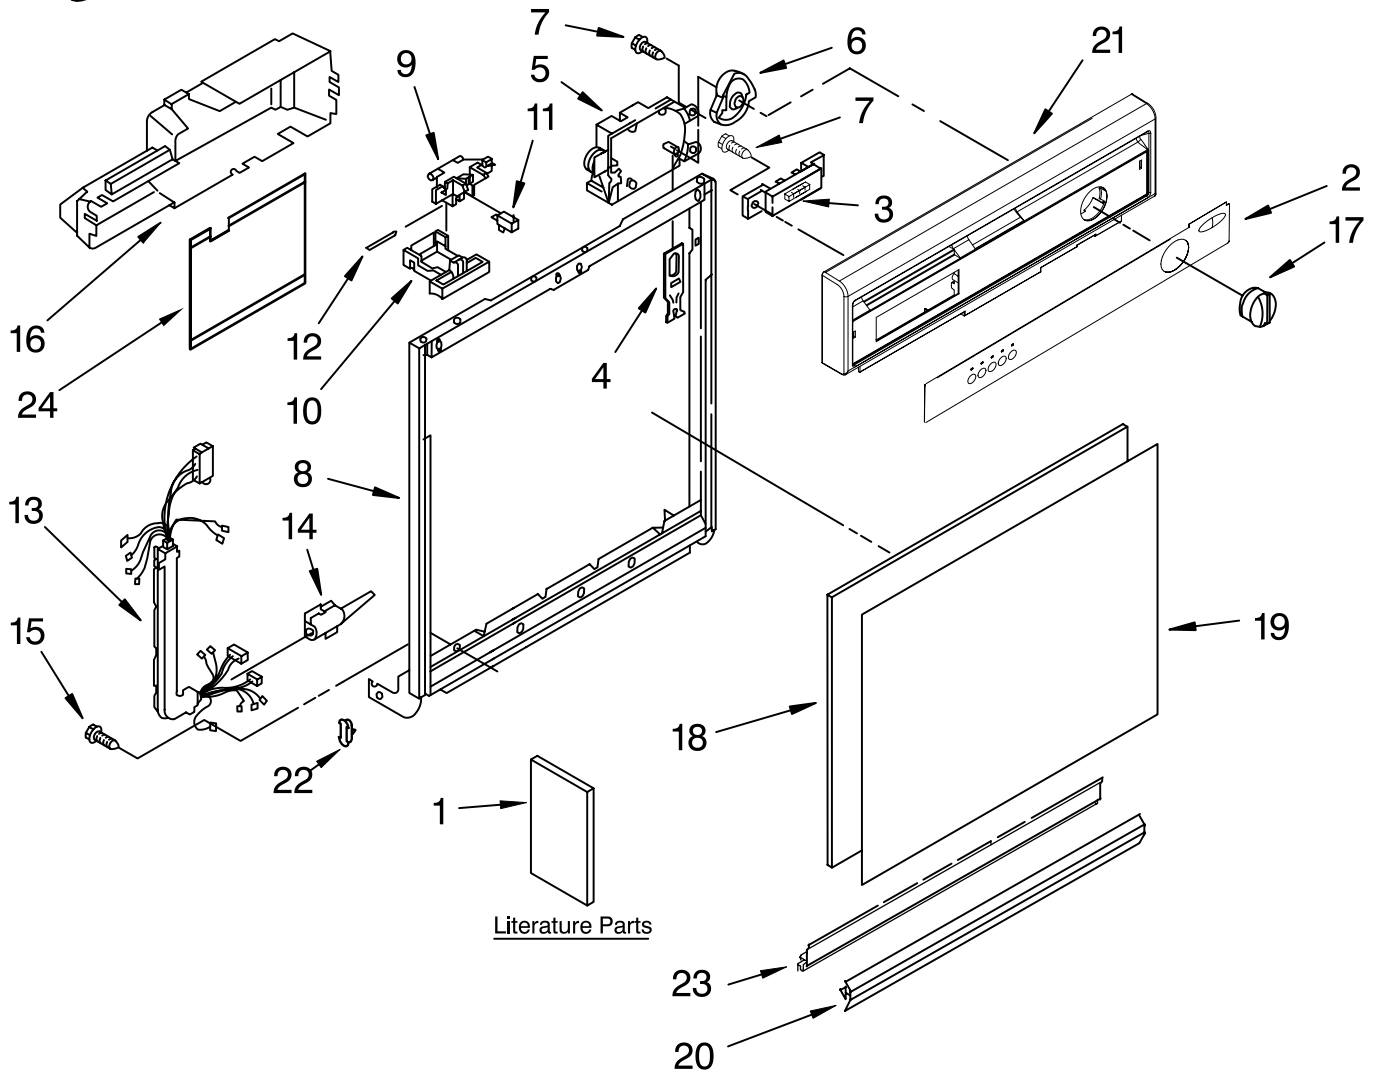

FRAME AND CONSOLE PARTS

For Model: DP840SWSX0
(White/Black)

PORTABLE
DISHWASHER

Illus. No.	Part No.	DESCRIPTION	Illus. No.	Part No.	DESCRIPTION	Illus. No.	Part No.	DESCRIPTION
1		Literature Parts	7	304231	Screw, 8-18 x 1/2 (5)	18	3368979	Spacer
	8535418	Instructions, Installation	8	3374711	Door Frame (Includes Item 23)	19	3369769	Front Panel White/Black
	3367007	Instructions, Installation (Supplement) (Locating Your Water Supply)	9	3380854	Bolt, Latch	20	3374010	Retainer, Panel
	W10072930	Guide, Energy	10	3369457	Lever, Latch	21	W10072680	Console (Includes Item 2)
	W10102271	Guide, Use & Care	11	3369325	Switch, (2)	22	3373234	Bearing, Spring (2)
	8275134	Diagram, Wiring	12	3368955	Pin, Switch (2)	23	3374716	Channel, Retainer (Also Order Item #20)
2	W10102070	Insert, Console	13	8568324	Harness and Protector	24	3379671	Shield, Control Cover
3	8269365	Switch	14	3376405	Elbow, Harness			
4	3369529	Follower, Cam	15	3400892	Screw,			
5	8535372	Timer	16	8269526	Cover Control			
6	8271510	Cam	17	8275308	Knob, Timer			

FOR ORDERING INFORMATION REFER TO PARTS PRICE LIST

INNER DOOR PARTS

For Model: DP840SWSX0
(White/Black)

Illus. No.	Part No.	DESCRIPTION
1	8528310	Inner Door (Also Order Latch Door Kit 676413)
2	3376066	Latch, Detergent Dispenser
3	3369061	Snap, Detergent Dispenser
4	8519606	Actuator Assembly

Illus. No.	Part No.	DESCRIPTION
5	8052027	Wet Agent, Dispenser
6	3369000	Draw Bar (Upper Dispenser)
7	8066017	Draw Bar (Lower Dispenser)
8	3368999	Spring (Draw Bar)

Illus. No.	Part No.	DESCRIPTION
9	3378138	Lid Assembly
10	8066018	Spring, Lid
11	3372028	Pin (Lid Hinge)
12	3371710	Screen, Vent
13	3378134	Cap, Wet-Agent
15	3400815	Screw (8)
16	3371569	Cover, Drip