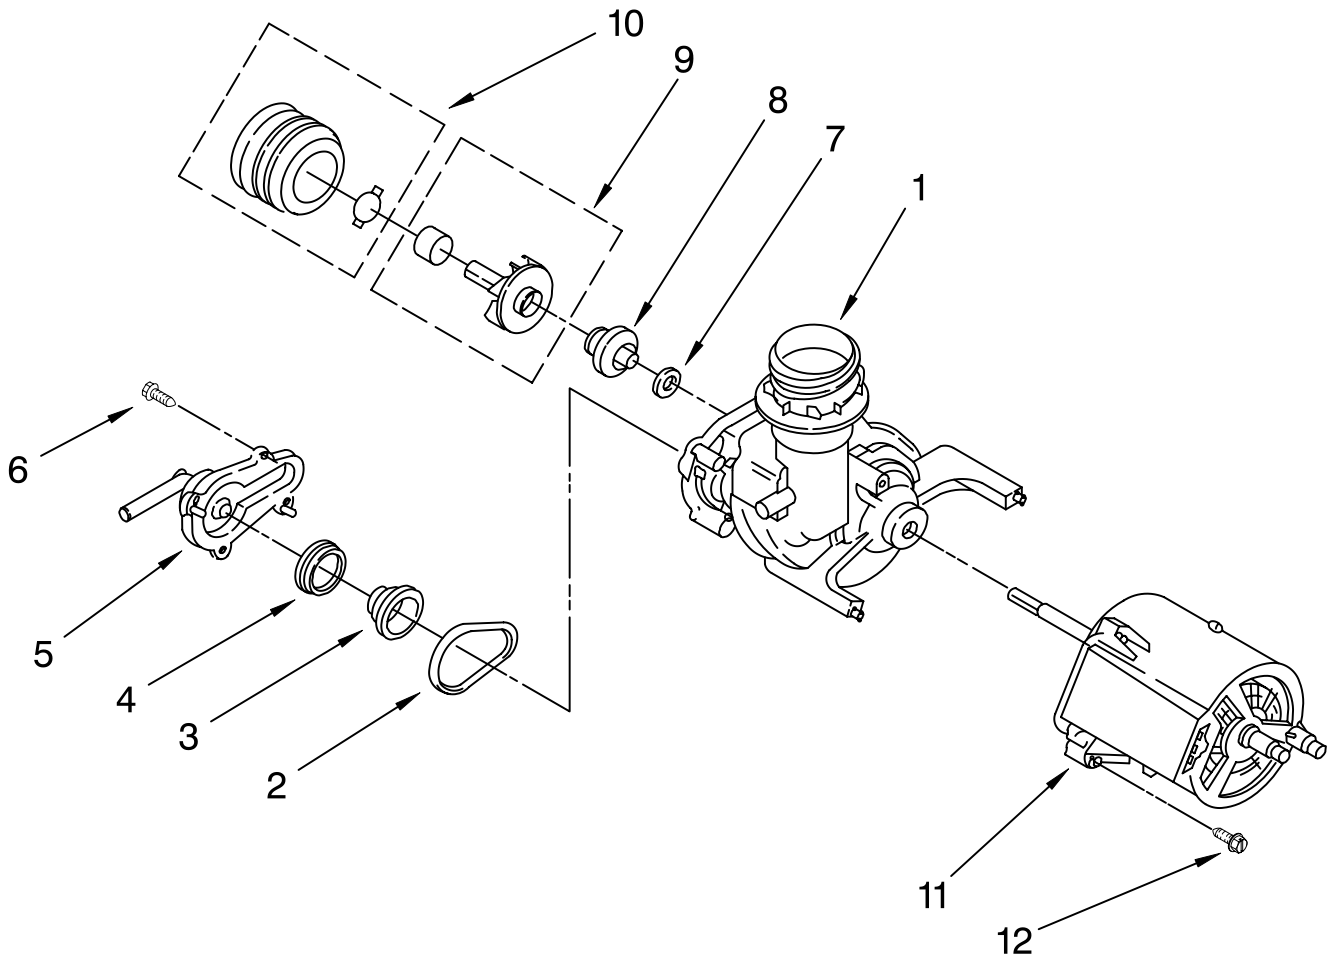

PUMP AND MOTOR PARTS

For Model: DP840SWSX0
(White/Black)

Illus. No.	Part No.	DESCRIPTION
1	8539225	Housing Assembly
2	3369031	Seal, Drain Cover
3	8563504	Diaphragm
4	3369029	Ring, Diaphragm
5	3369030	Cover, Drain Valve
6	3368921	Screw (4)
7	3369020	Seal Seat
8	3385557	Seal Head
9	3369013	Impeller & Bearing Assembly
10	3369012	Disk & Mount Assembly
11	8283457	Motor
12	3368922	Screw (3)

FOR ORDERING INFORMATION REFER TO PARTS PRICE LIST