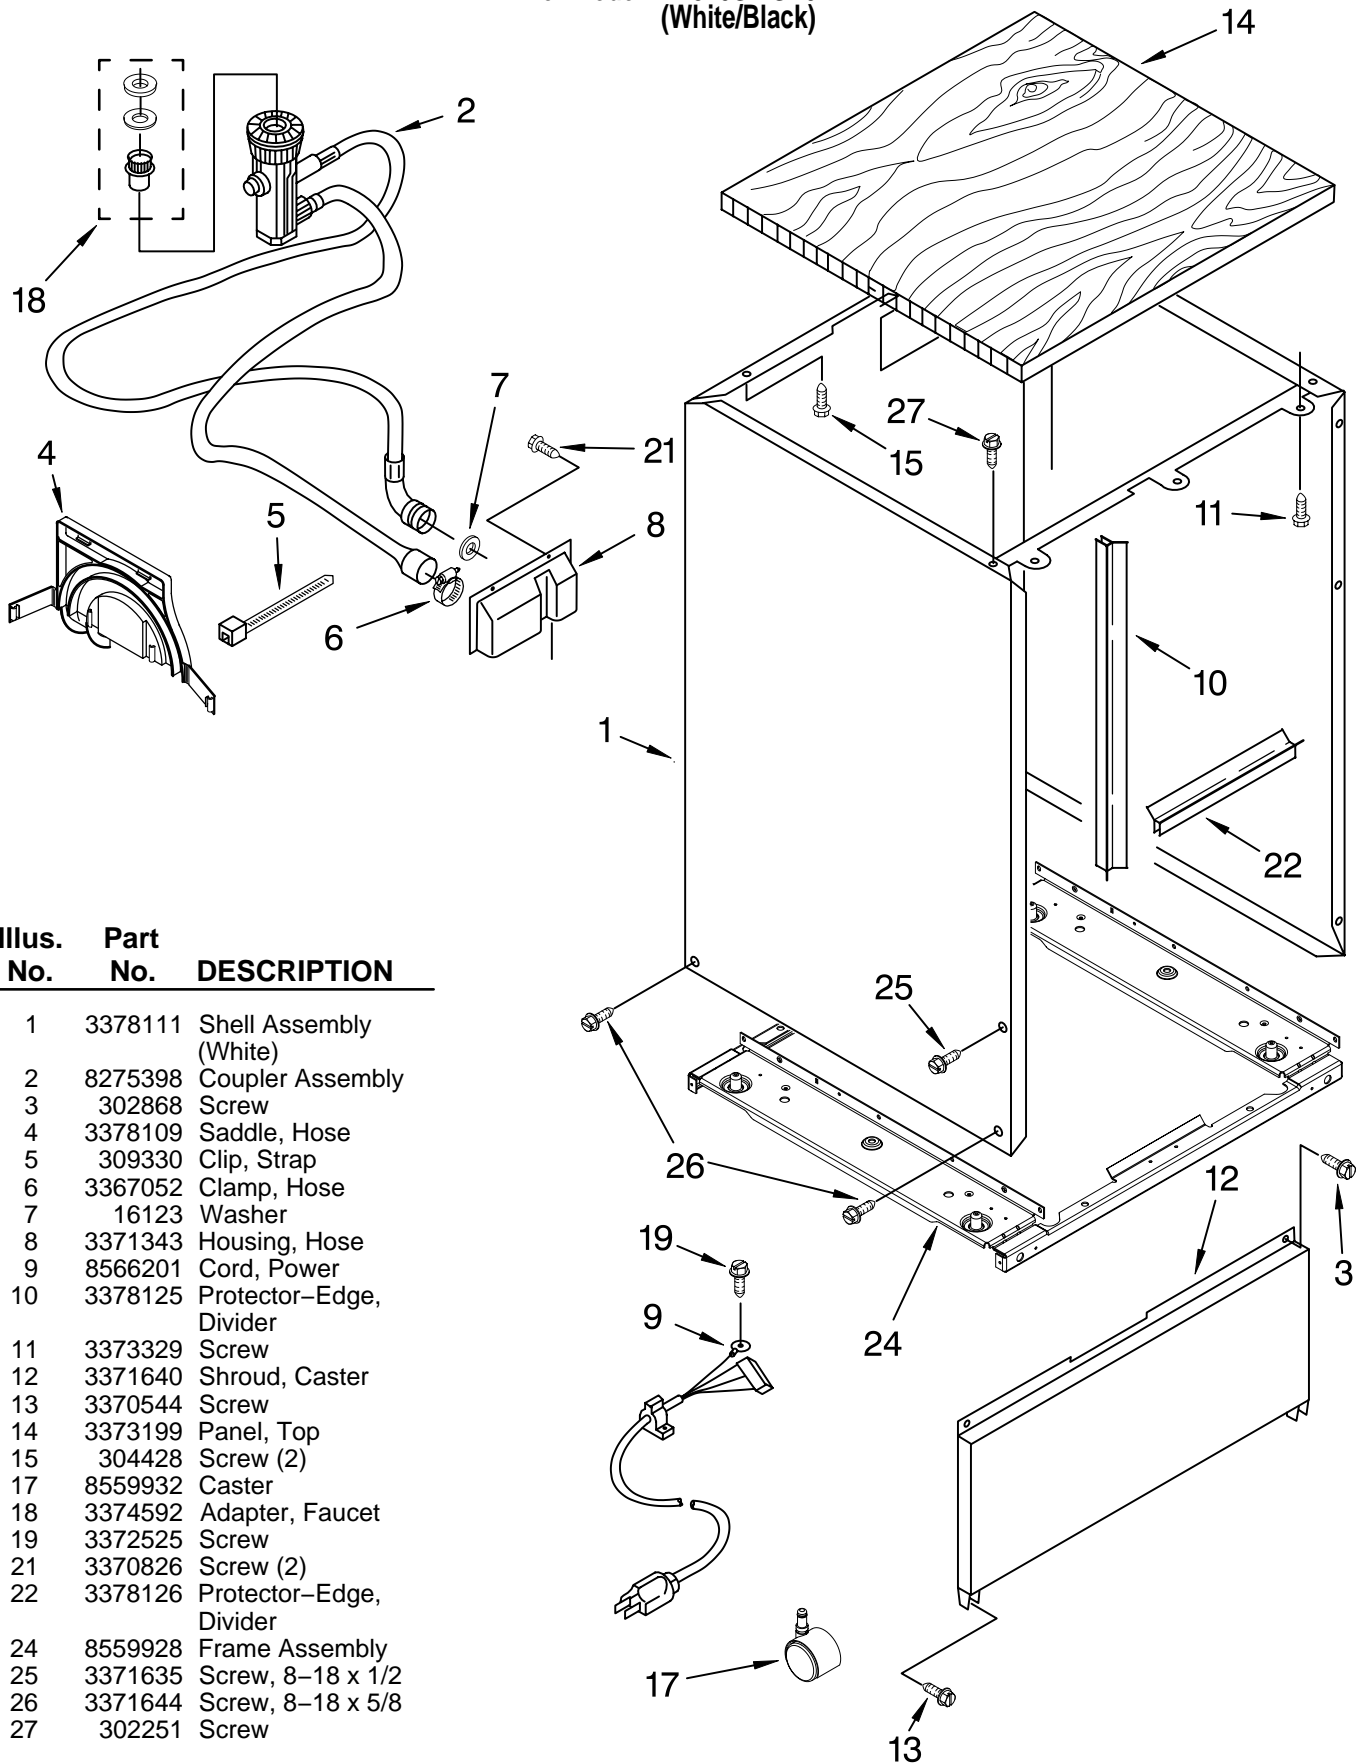

Illus. No.	Part No.	DESCRIPTION
1	8533815	Tub and Support Assembly
2	8528831	Tub, Wheel Assembly (8)
3	3368933	Runner (2)
4	3374849	Leveler (2)
5	3370389	Screw, Shoulder (2)
6	302819	Wheel (2)
7	343641	Screw, 10-16 x 1/2 (4)
8	3378149	Plate, Latch
9	3374720	Screw
10	3376927	Gasket
11	3369322	Grate
12	8528862	Deflector (2)
13	8519827	Heater (Includes Item 14)
14	717273	Washer, Rubber (2)
15	8268548	Nut (2) (Heater Terminal)
16	8274220	Water Valve
17	304392	Screw
18	3400935	Clip
23	3370225	Screw
24	3369063	Relay
25	304231	Screw
26	3368928	Fuse, Thermal
28	3373228	Spring, Door (2)
29	8318218	Housing, Float Switch
30	3369067	Switch, Float
31	8318219	Cover, Switch Housing
32	8519552	Float
33	717488	Nut
37	3371030	Hose, Inlet
38	301958	Clamp
40	8573243	Sound Shield
52	3379740	Support, Heater
53	8052018	Friction Pad

FOR ORDERING INFORMATION REFER TO PARTS PRICE LIST

DISHRACK PARTS

For Model: DP840SWSX0
(White/Black)

Illus. No.	Part No.	DESCRIPTION
------------	----------	-------------

1	8539225	Lower Dishrack Assembly
2	8268825	Tower, Protector
3	3385142	Bumper, Dishrack (2)
4	8268645	Wheel & Transport Assembly (4)
5	8268866	Basket, Silverware
6	3385089	Track, Dishrack (2)
7	8565920	Stop, Track (4)
8	8539222	Dishrack, Upper
9	8268852	Wheel & Axle Assembly (4)
11	8519550	Diffuser, Water

FOR ORDERING INFORMATION REFER TO PARTS PRICE LIST

CABINET PARTS

For Model: DP840SWSX0
(White/Black)

Illus. No.	Part No.	DESCRIPTION
1	3378111	Shell Assembly (White)
2	8275398	Coupler Assembly
3	302868	Screw
4	3378109	Saddle, Hose
5	309330	Clip, Strap
6	3367052	Clamp, Hose
7	16123	Washer
8	3371343	Housing, Hose
9	8566201	Cord, Power
10	3378125	Protector-Edge, Divider
11	3373329	Screw
12	3371640	Shroud, Caster
13	3370544	Screw
14	3373199	Panel, Top
15	304428	Screw (2)
17	8559932	Caster
18	3374592	Adapter, Faucet
19	3372525	Screw
21	3370826	Screw (2)
22	3378126	Protector-Edge, Divider
24	8559928	Frame Assembly
25	3371635	Screw, 8-18 x 1/2
26	3371644	Screw, 8-18 x 5/8
27	302251	Screw