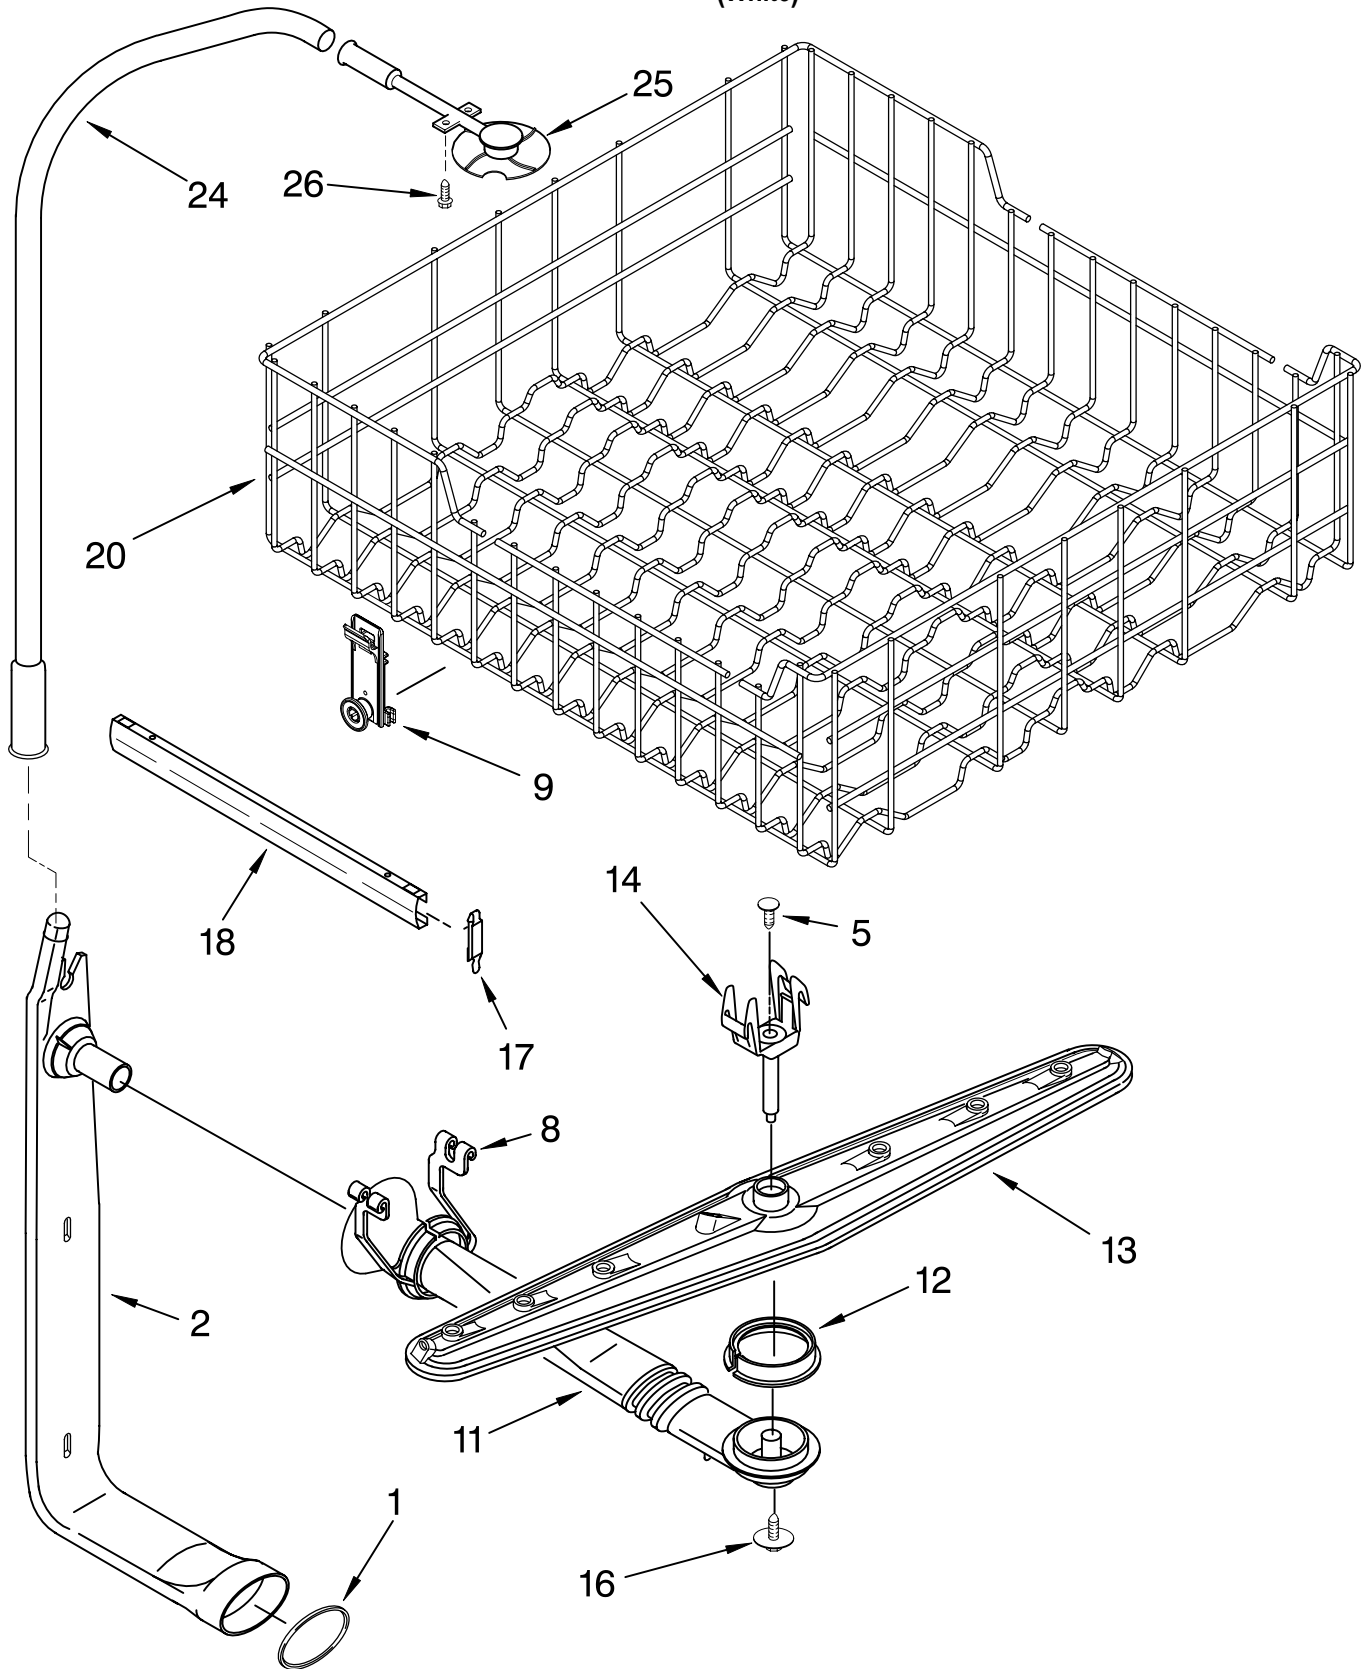

UPPER DISHRACK AND WATER FEED PARTS

For Model: DP940PWSQ0
(White)

FOR ORDERING INFORMATION REFER TO PARTS PRICE LIST

UPPER DISHRACK AND WATER FEED PARTS

For Model: DP940PWSQ0

(White)

Illus. No.	Part No.	DESCRIPTION
1	9742953	Seal, Tube
2	661651	Tube, Water
5	3400919	Plug
8	3385160	Hanger, Water Inlet
9	8539126	Wheel Assembly
11	8268845	Manifold, Sprayarm
12	3376846	Seal, Sprayarm
13	8519604	Sprayarm, Upper
14	3385159	Mount
16	8533889	Screw
17	8565920	Stop, Track
18	3385089	Track, Dishrack
20	8539222	Dishrack, Upper
24	9743958	Tube, Feed
25	3379369	Wash Assembly w/ Slinger
26	3400850	Screw

FOR ORDERING INFORMATION REFER TO PARTS PRICE LIST