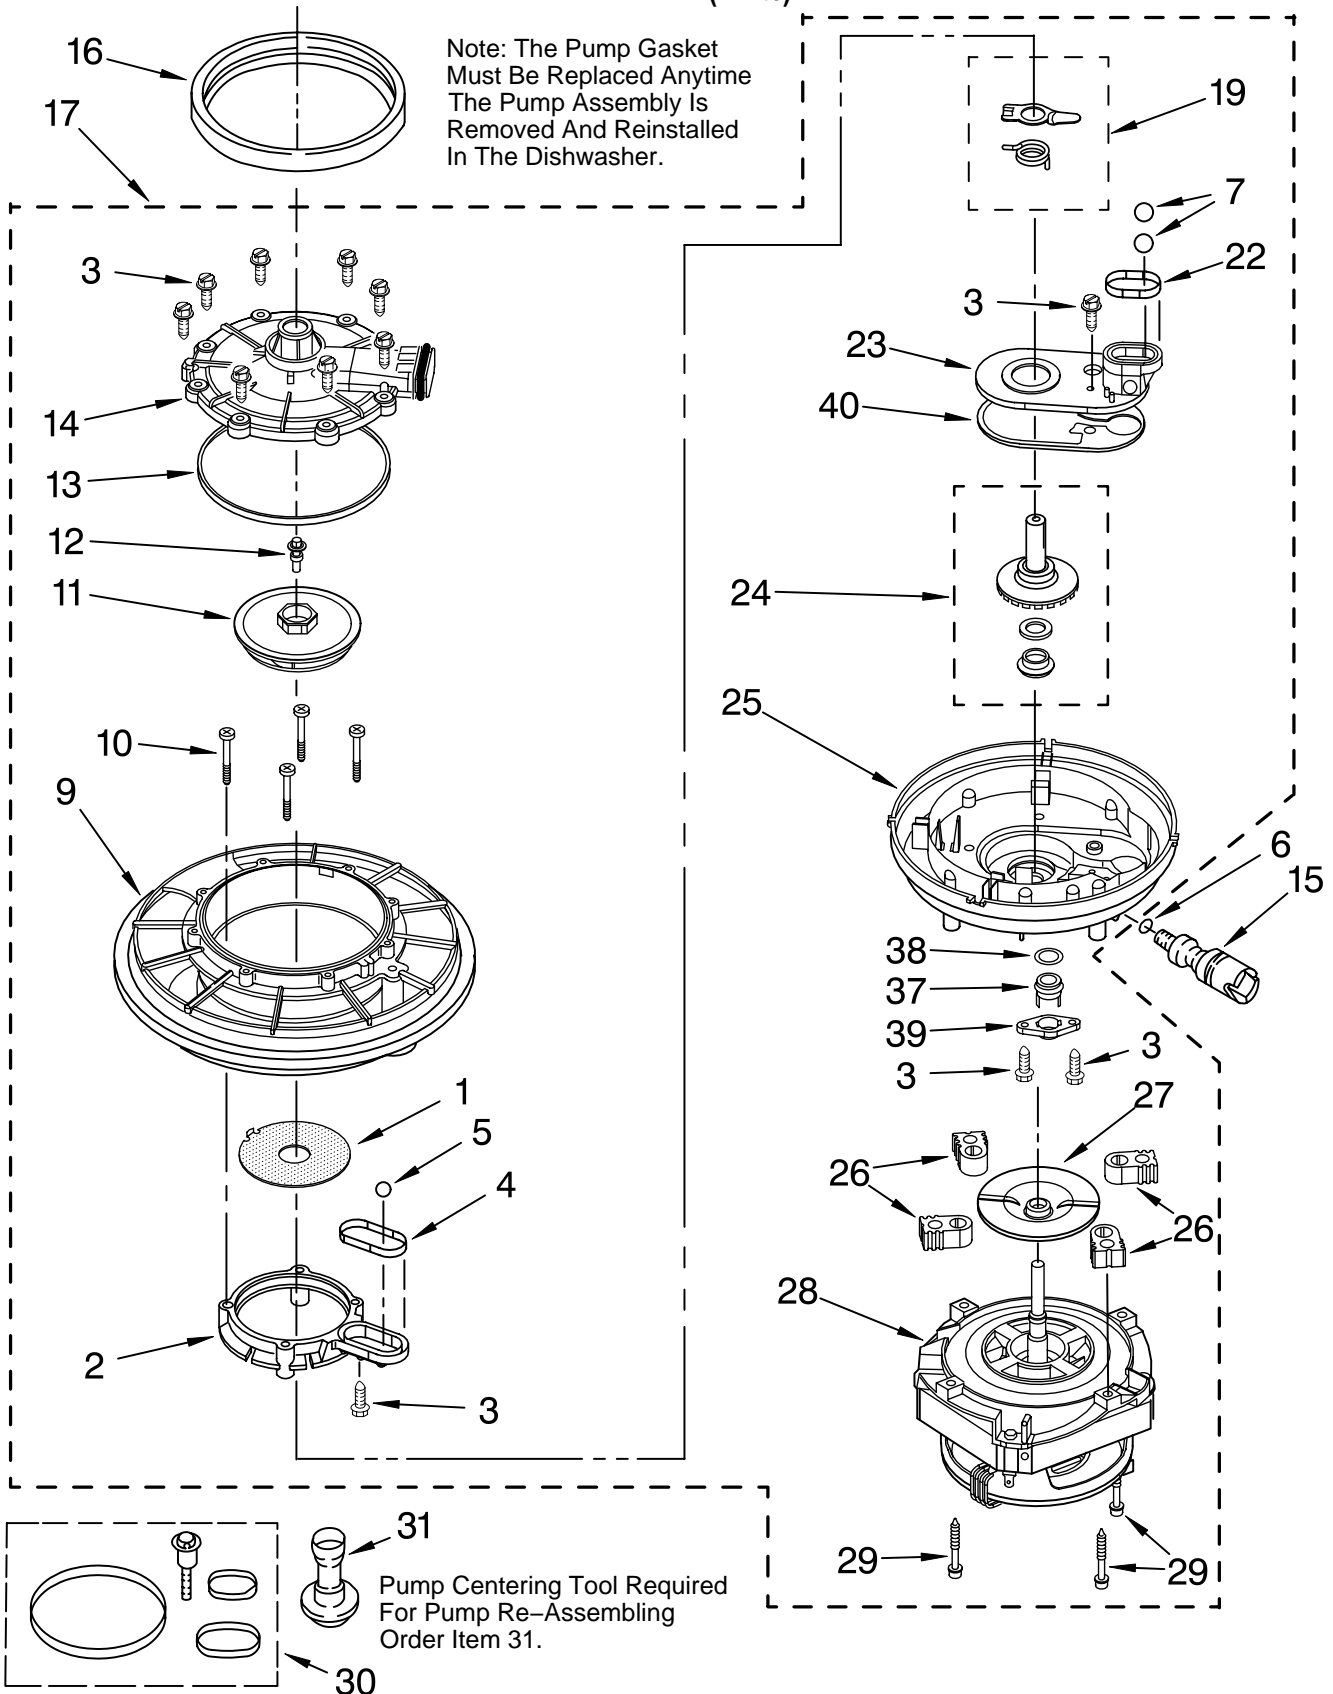

PUMP AND MOTOR PARTS

For Model: DP940PWSQ0
(White)

Note: The Pump Gasket Must Be Replaced Anytime The Pump Assembly Is Removed And Reinstalled In The Dishwasher.

FOR ORDERING INFORMATION REFER TO PARTS PRICE LIST

PUMP AND MOTOR PARTS

For Model: DP940PWSQ0

(White)

Illus. No.	Part No.	DESCRIPTION	Illus. No.	Part No.	DESCRIPTION	Illus. No.	Part No.	DESCRIPTION
1	9740982	Plate, Perforated (Includes Item 5) (Also Order Item 30) See Note A.	14	9742973	Outlet, Pump (Includes Item 13)	27	3368270	Slinger (See Note A.)
2	3367173	Base, Inlet (Includes Items 1 & 5) (Also Order Item 30) See Note A.	15	3369482	Check Valve (Includes Item 6)	28	8534971	Motor & Fan Assembly (Includes Item 27) (Also Order Item 30) See Note A.
3	9741232	Screw, 8-18 x 5/8	16	661633	Gasket, Pump	29	8281183	Screw (4)
4	302710	Seal, Inlet Base	17	8283502	Pump & Motor Assembly (Includes Item 16)	30	675505	Pump Seal Kit (Includes Items 4, 12, 13 & 22)
5	302709	Ball, Check	19	3378175	Chopper Kit (Also Order Item 30) See Note A.	31	303918	Tool, Pump Centering
6	95080	"O" Ring	22	302704	Seal, Drain Cover	37	3378083	Thermostat
7	719929	Ball, Check	23	3376845	Cover, Drain (Also Order Item 30) See Note A.	38	3376723	Seal, O-Ring
9	3384593	Filter Assembly (Includes Items 12, 13 & 22) See Note A.	24	8274950	Impeller, Drain Kit (Also Order Item 30) See Note A.	39	3376358	Retainer, Thermostat
10	3400001	Screw	25	3376157	Base, Pump (Also Order ITEM 30) See Note A.	40	9740674	Gasket, Drain Cover
11	3378176	Impeller, Wash (Includes Items 12 & 13)	26	3367197	Support, Pump Mounting (4)			
12	3371152	Screw & Seal 10-32 x 3/4						NOTE A: Pump Centering Tool Required For Pump Re-Assembling Order Item 31.
13	302711	Seal, Pump Outlet						

FOR ORDERING INFORMATION REFER TO PARTS PRICE LIST