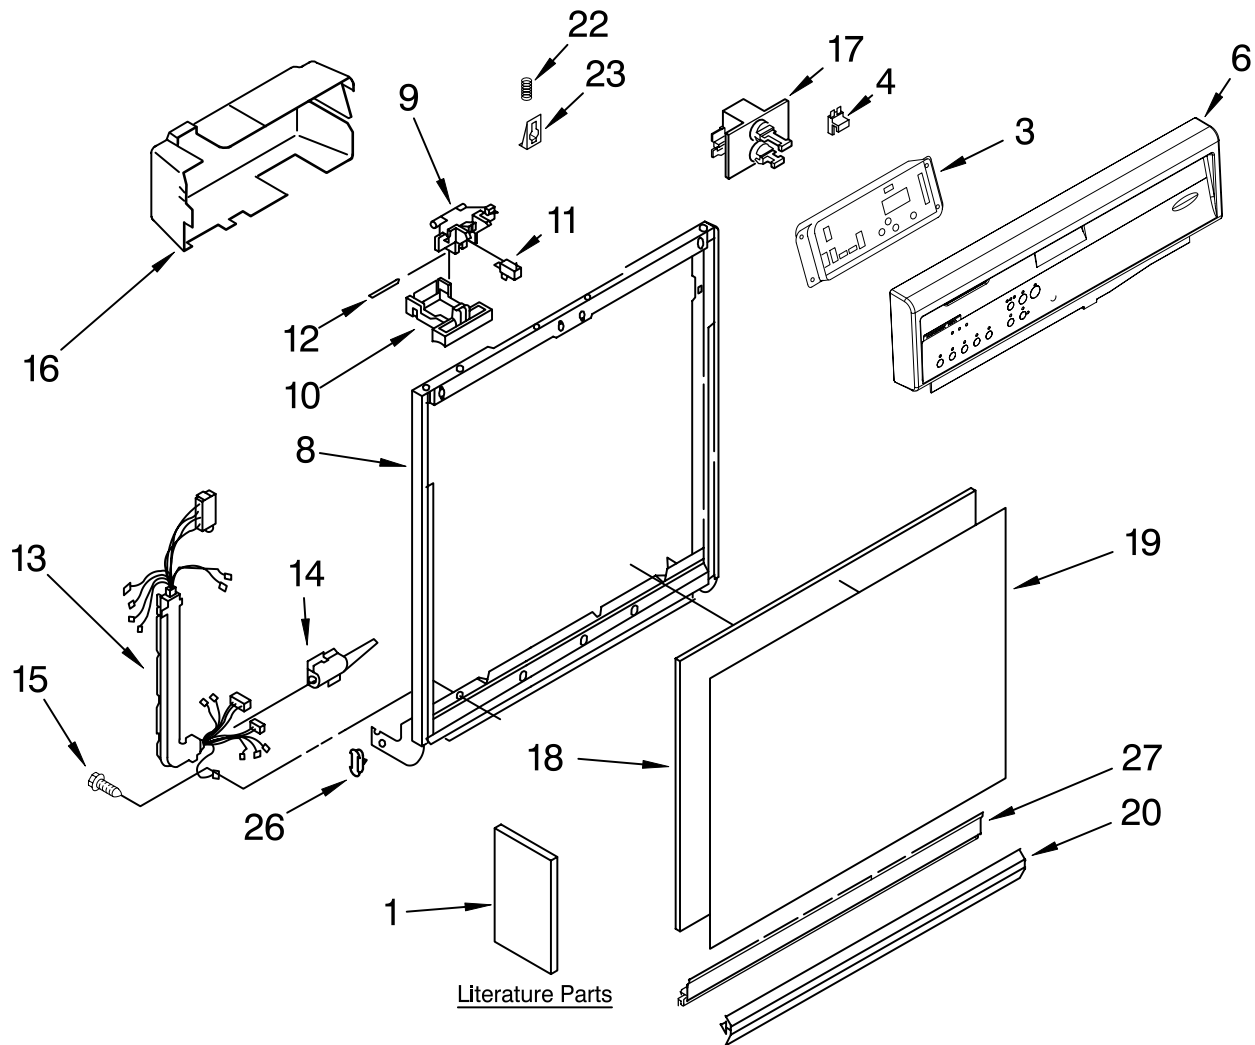

FRAME AND CONSOLE PARTS

For Model: DP940PWSQ0
(White)

PORTABLE
DISHWASHER

Illus. No.	Part No.	DESCRIPTION	Illus. No.	Part No.	DESCRIPTION	Illus. No.	Part No.	DESCRIPTION
1	8535418	Literature Parts Instructions, Installation	8	3374712	Door Frame White	18	3374777	Absorber, Sound Panel, Front
	W10073400	Guide, Use & Care Tech Sheet	9	3380854	Bolt, Latch	19	3369769	White
	8535431	English/French	10	3372231	Lever, Latch White	20	3374011	Retainer, Panel
	W10073390	Guide, Energy	11	3369325	Switch, (2)	22	3379358	Spring, Door Catch
3	W10039780	Control, Electronic	12	3368955	Pin, Switch (2)	23	3379357	Catch, Door
4	3376359	Fuse, Thermal	13	8571335	Harness and Protector	26	3373234	Bearing, Spring (2)
6		Console (Includes Insert & Active Overlay)	14	3376405	Elbow, Harness	27	3374716	Channel, Retainer (Also Order Item 20)
	W10101940	White	15	3400892	Screw			
			16	8051304	Cover, Timer			
			17	3374501	Motor, Dual			

FOR ORDERING INFORMATION REFER TO PARTS PRICE LIST

INNER DOOR PARTS

For Model: DP940PWSQ0
(White)

Illus. No.	Part No.	DESCRIPTION	Illus. No.	Part No.	DESCRIPTION	Illus. No.	Part No.	DESCRIPTION
1	8051463	Door, Inner	5	8052028	Wet Agent, Dispenser	10	8066018	Spring, Lid
2	3376066	Latch, Detergent Dispenser (Includes Item 3)	6	3379673	Seal, Door Vent	11	3372028	Pin (Lid Hinge)
3	3369061	Snap, Detergent Dispenser (Includes Item 2)	7	3369448	Draw Bar, Electronic	12	3371710	Screen, Vent
4	3369505	Actuator Assembly	8	3368999	Spring (Draw Bar)	13	3378134	Cap, Wet Agent
			9	3378138	Lid Assembly	15	3400815	Screw (8)
						16	3371569	Cover, Drip
						19	3379674	Vent Assembly (Includes Item 6)