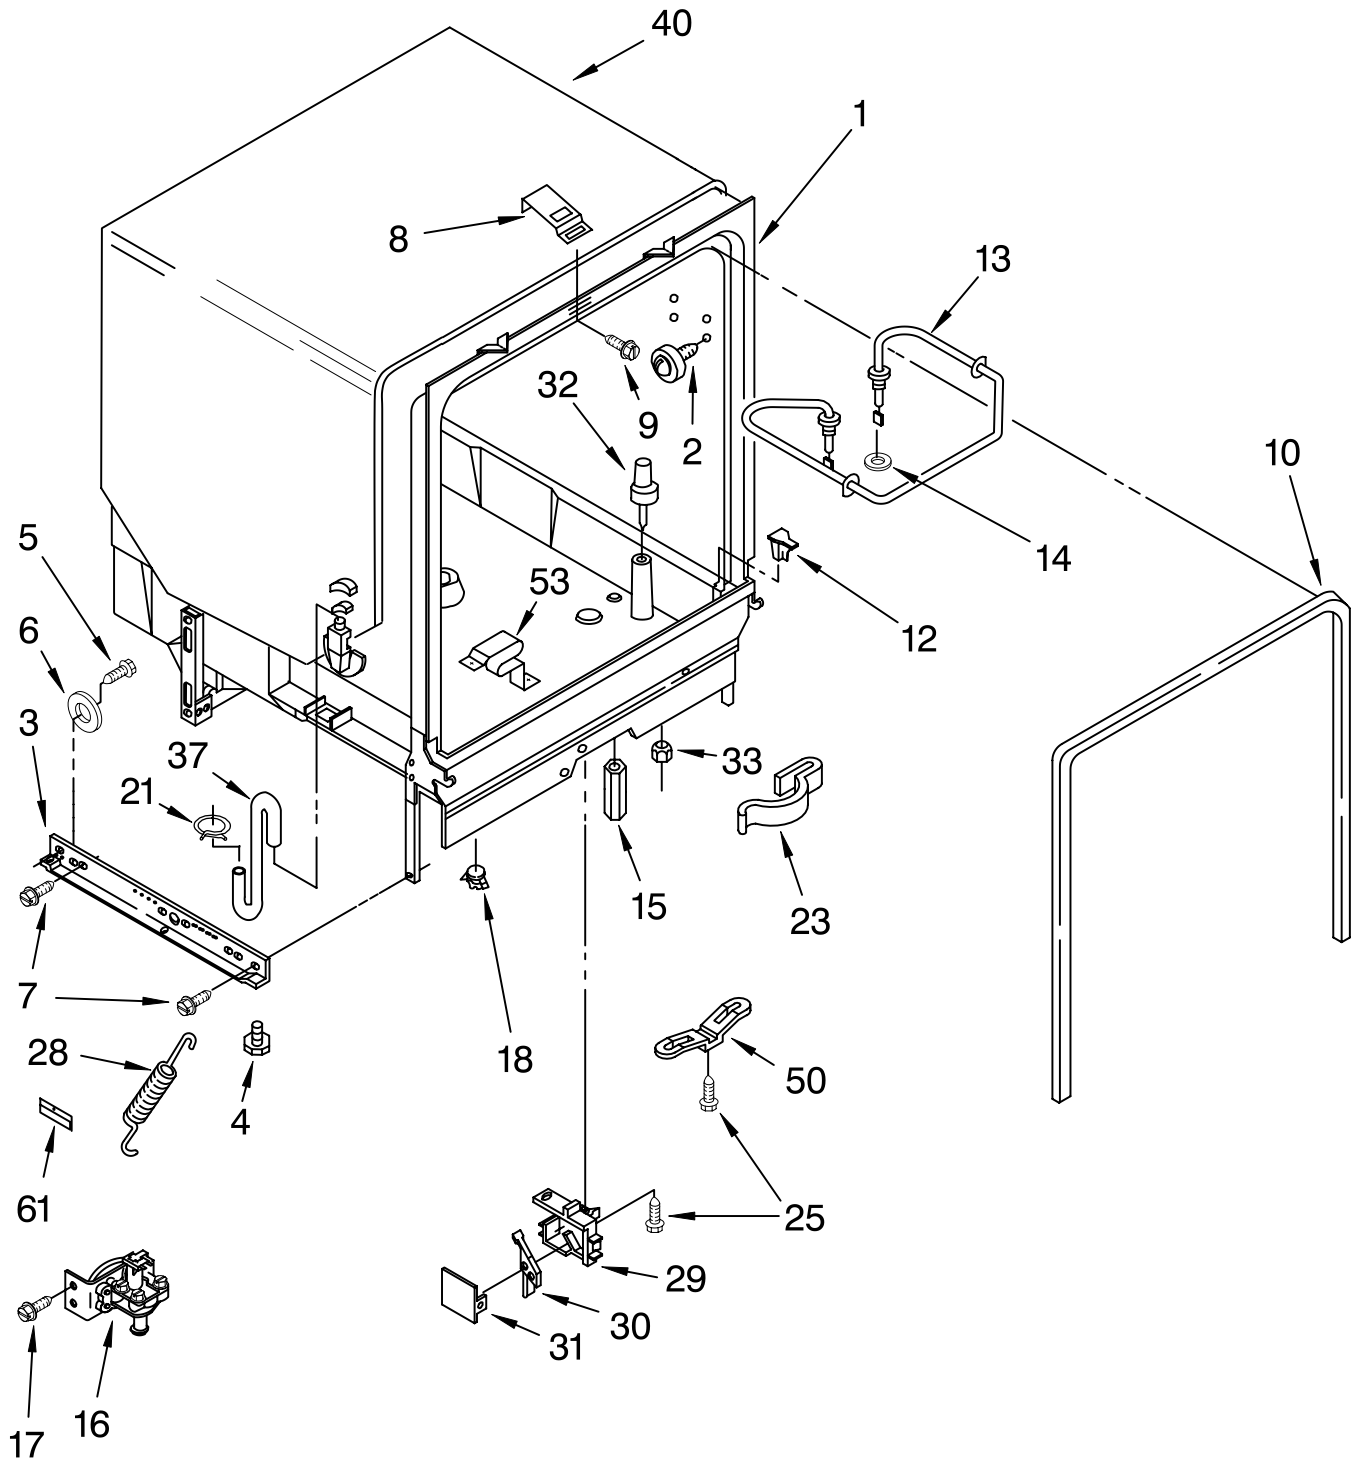

FOR ORDERING INFORMATION REFER TO PARTS PRICE LIST

INNER DOOR PARTS

For Model: DP940PWSQ0
(White)

Illus. No.	Part No.	DESCRIPTION	Illus. No.	Part No.	DESCRIPTION	Illus. No.	Part No.	DESCRIPTION
1	8051463	Door, Inner	5	8052028	Wet Agent, Dispenser	10	8066018	Spring, Lid
2	3376066	Latch, Detergent Dispenser (Includes Item 3)	6	3379673	Seal, Door Vent	11	3372028	Pin (Lid Hinge)
3	3369061	Snap, Detergent Dispenser (Includes Item 2)	7	3369448	Draw Bar, Electronic	12	3371710	Screen, Vent
4	3369505	Actuator Assembly	8	3368999	Spring (Draw Bar)	13	3378134	Cap, Wet Agent
			9	3378138	Lid Assembly	15	3400815	Screw (8)
						16	3371569	Cover, Drip
						19	3379674	Vent Assembly (Includes Item 6)

FOR ORDERING INFORMATION REFER TO PARTS PRICE LIST

TUB ASSEMBLY PARTS

For Model: DP940PWSQ0
(White)

FOR ORDERING INFORMATION REFER TO PARTS PRICE LIST

TUB ASSEMBLY PARTS

For Model: DP940PWSQ0
(White)

<u>Illus.</u> <u>No.</u>	<u>Part</u> <u>No.</u>	<u>DESCRIPTION</u>
1	3378160	Tub Assembly
2	8528831	Tub, Wheel Assembly (8)
3	3368933	Runner (2)
4	3374849	Leveler (2)
5	3370389	Screw, Shoulder (2)
6	302819	Wheel (2)
7	343641	Screw, 10-16 x 1/2 (4)
8	3378149	Plate, Latch
9	3374720	Screw
10	3376927	Gasket
12	8528862	Deflector (2)
13	8519830	Heater (Includes Item 14)
14	717273	Washer, Rubber (2)
15	8268548	Nut (2) (Heater Terminal)
16	8274220	Water Valve
17	304392	Screw
18	661566	Thermostat, Hi-Limit
21	301958	Clamp
23	3400935	Clip
25	304231	Screw, 8-18 x 1/2
28	3374343	Spring, Door
29	8318218	Housing, Float Switch
30	3369067	Switch, Float
31	8318219	Cover, Switch Housing
32	8519587	Float & Washer Assembly
33	717488	Nut
37	3371030	Hose, Inlet
40	8573243	Sound Shield, Tub
50	3378595	Bracket, Thermostat
53	3379740	Support, Heater
61	8052018	Friction Pad