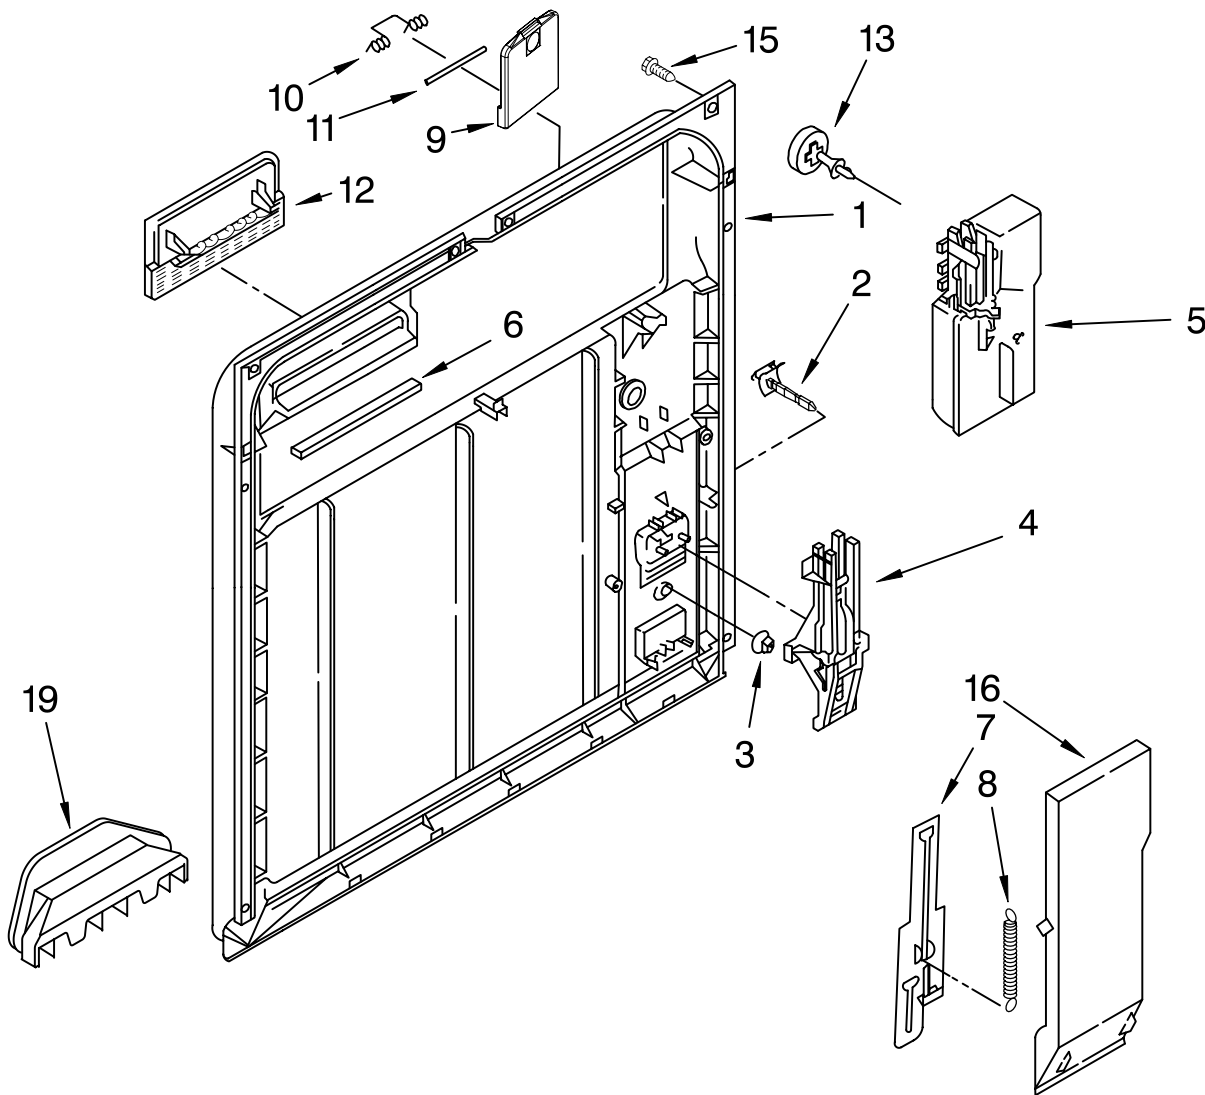

FRAME AND CONSOLE PARTS

For Model: DP940PWSQ0
(White)

PORTABLE
DISHWASHER

Illus. No.	Part No.	DESCRIPTION	Illus. No.	Part No.	DESCRIPTION	Illus. No.	Part No.	DESCRIPTION
1	8535418	Literature Parts Instructions, Installation	8	3374712	Door Frame White	18	3374777	Absorber, Sound Panel, Front
	W10073400	Guide, Use & Care Tech Sheet	9	3380854	Bolt, Latch	19	3369769	White
	8535431	English/French	10	3372231	Lever, Latch White	20	3374011	Retainer, Panel
	W10073390	Guide, Energy	11	3369325	Switch, (2)	22	3379358	Spring, Door Catch
3	W10039780	Control, Electronic	12	3368955	Pin, Switch (2)	23	3379357	Catch, Door
4	3376359	Fuse, Thermal	13	8571335	Harness and Protector	26	3373234	Bearing, Spring (2)
6		Console (Includes Insert & Active Overlay)	14	3376405	Elbow, Harness	27	3374716	Channel, Retainer (Also Order Item 20)
	W10101940	White	15	3400892	Screw			
			16	8051304	Cover, Timer			
			17	3374501	Motor, Dual			

FOR ORDERING INFORMATION REFER TO PARTS PRICE LIST

INNER DOOR PARTS

For Model: DP940PWSQ0
(White)

Illus. No.	Part No.	DESCRIPTION	Illus. No.	Part No.	DESCRIPTION	Illus. No.	Part No.	DESCRIPTION
1	8051463	Door, Inner	5	8052028	Wet Agent, Dispenser	10	8066018	Spring, Lid
2	3376066	Latch, Detergent Dispenser (Includes Item 3)	6	3379673	Seal, Door Vent	11	3372028	Pin (Lid Hinge)
3	3369061	Snap, Detergent Dispenser (Includes Item 2)	7	3369448	Draw Bar, Electronic	12	3371710	Screen, Vent
4	3369505	Actuator Assembly	8	3368999	Spring (Draw Bar)	13	3378134	Cap, Wet Agent
			9	3378138	Lid Assembly	15	3400815	Screw (8)
						16	3371569	Cover, Drip
						19	3379674	Vent Assembly (Includes Item 6)