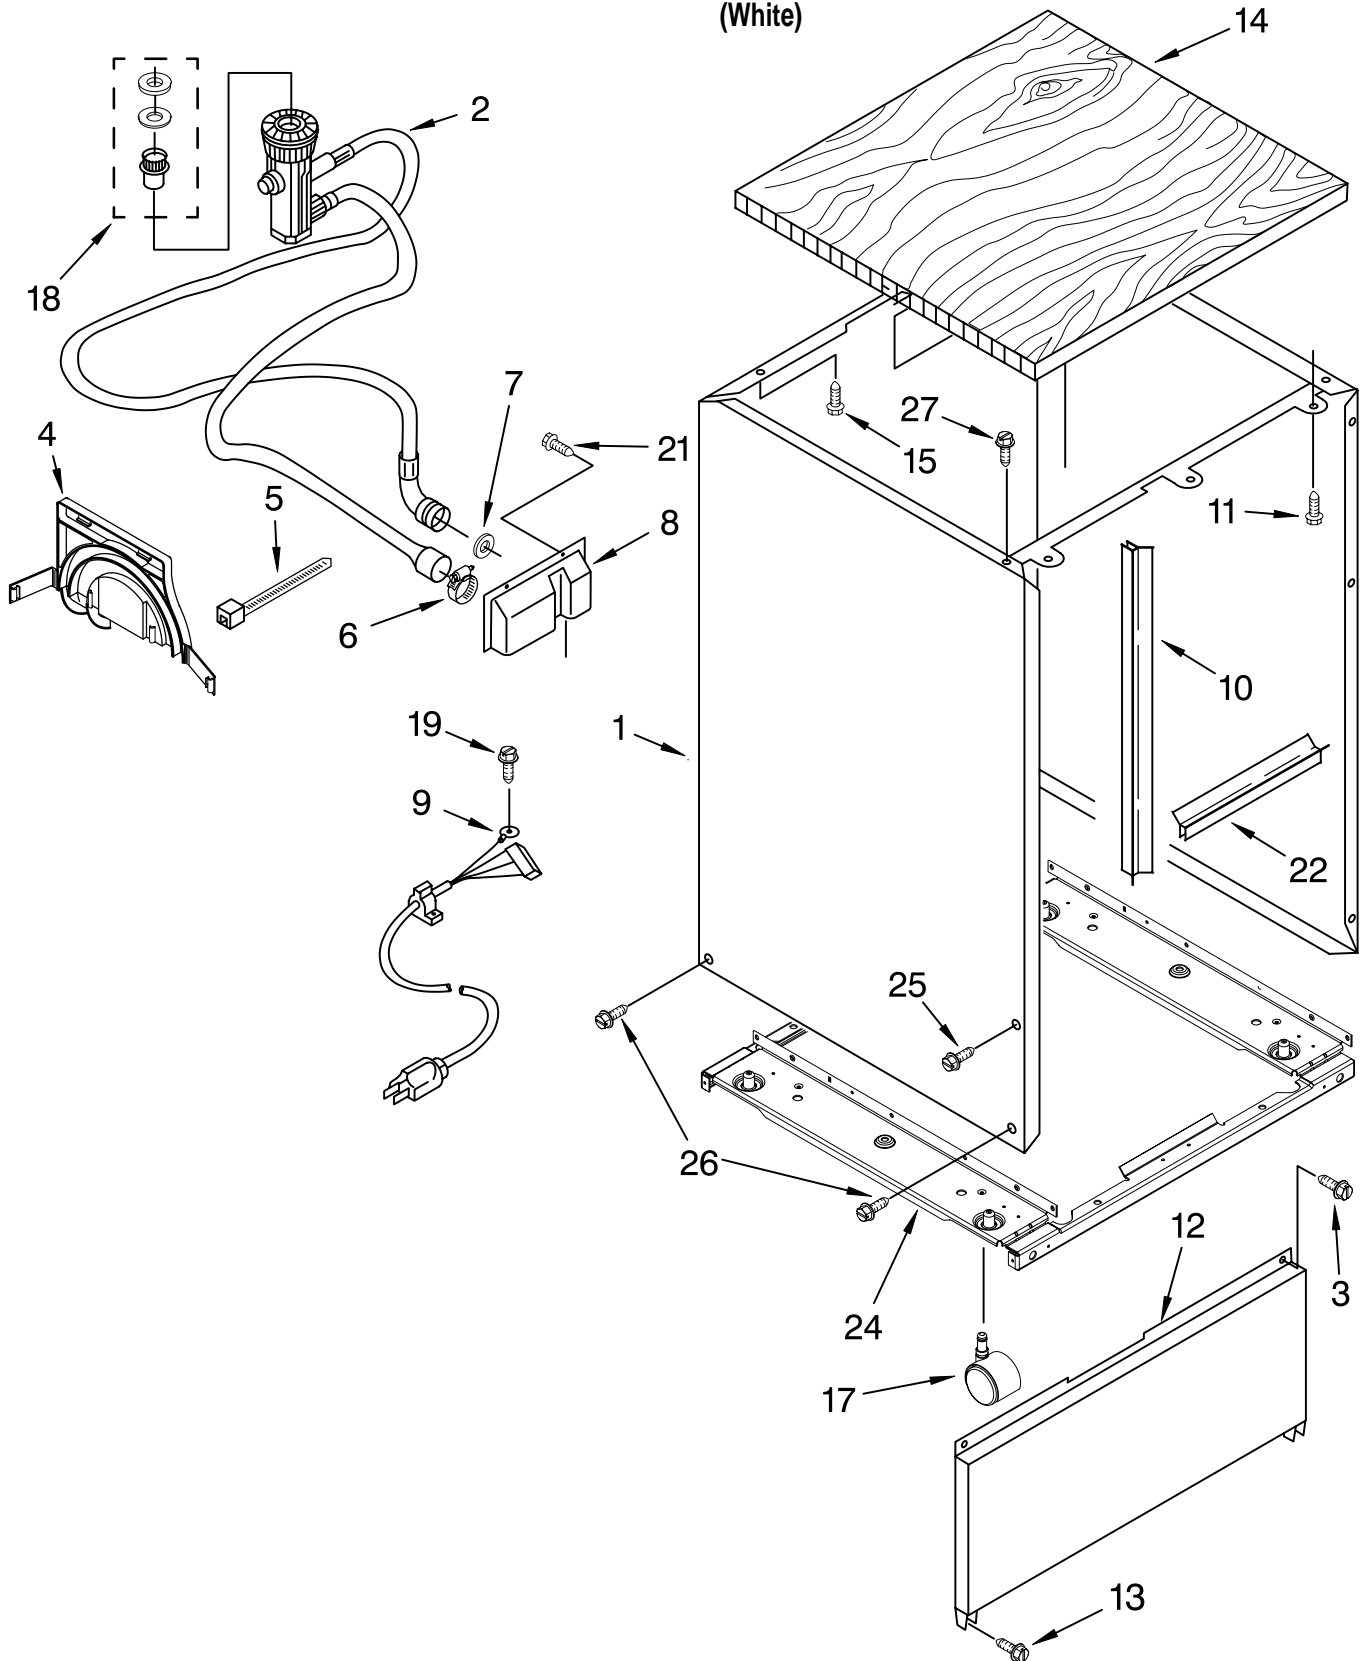

CABINET PARTS

For Model: DP940PWSQ0
(White)

FOR ORDERING INFORMATION REFER TO PARTS PRICE LIST

CABINET PARTS

For Model: DP940PWSQ0
(White)

Illus. No.	Part No.	DESCRIPTION
1	3378111	Shell Assembly (White)
2	3378117	Coupler Assembly
3	302868	Screw
4	3378109	Saddle, Hose
5	309330	Clip, Strap
6	3367052	Clamp, Hose
7	16123	Washer
8	3371343	Housing, Hose
9	8566201	Cord, Power
10	3378125	Protector-Edge, Divider
11	3373329	Screw
12	3372381	Shroud, Caster
13	3370544	Screw
14	3373199	Panel, Top
15	304428	Screw (2)
17	8559932	Caster
18	3374592	Adapter, Faucet
19	3372525	Screw
21	3370826	Screw (2)
22	3378126	Protector-Edge, Divider
24	8559928	Frame Assembly
25	3371635	Screw, 8-18 x 1/2
26	3371644	Screw, 8-18 x 5/8
27	302251	Screw

FOR ORDERING INFORMATION REFER TO PARTS PRICE LIST