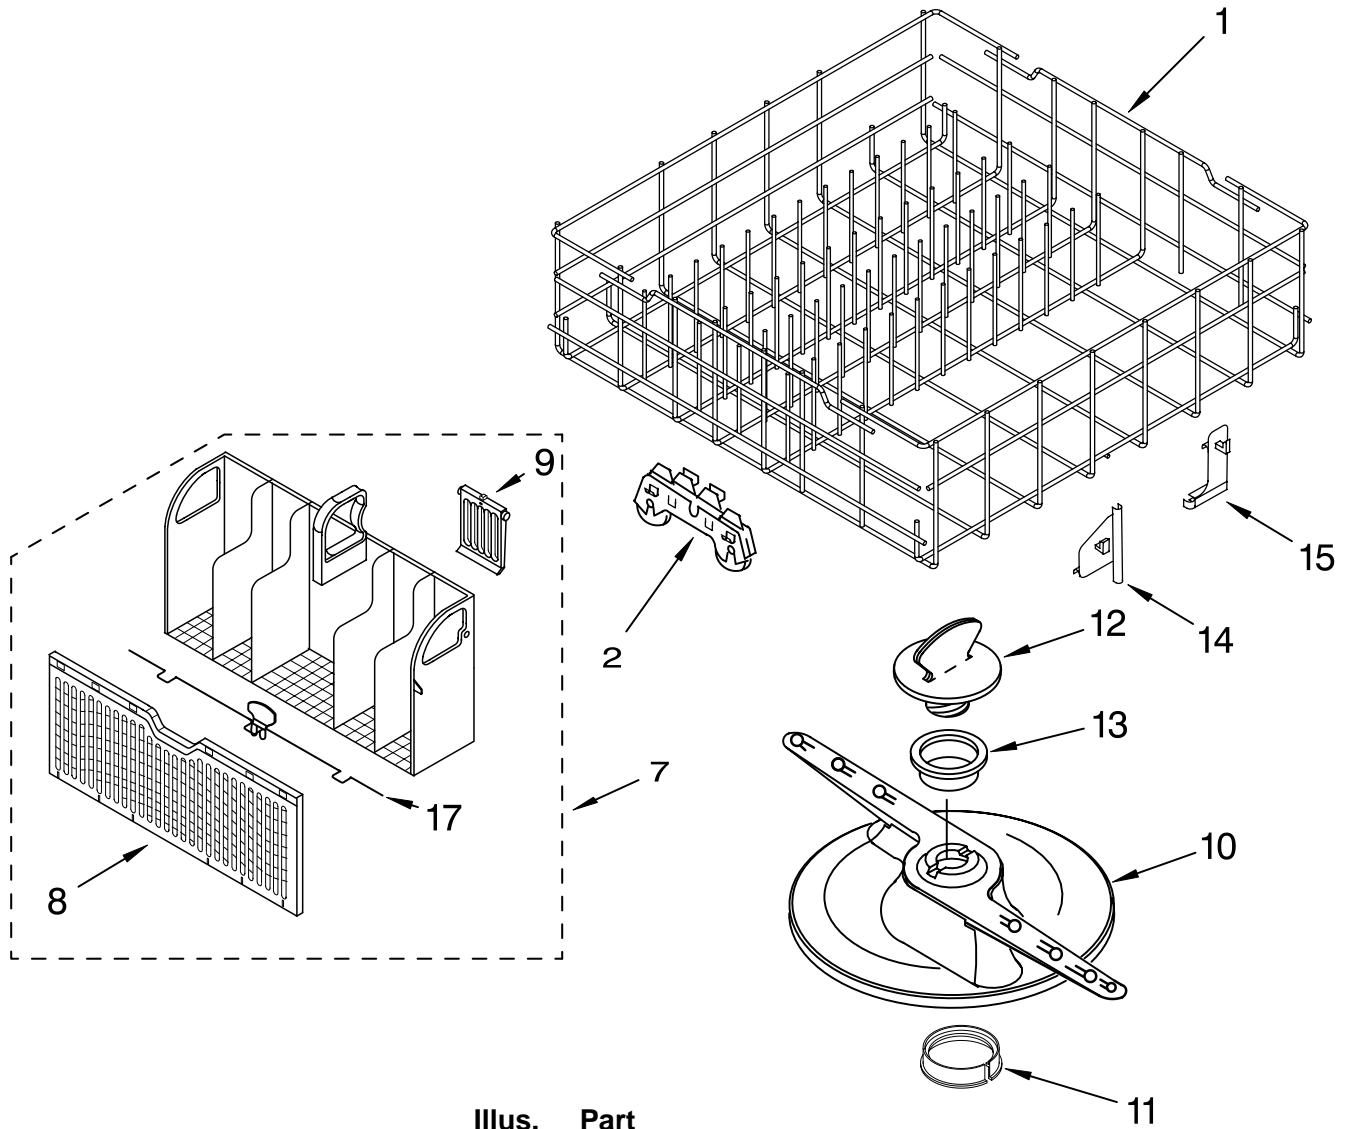

(White)

Illus. No.	Part No.	DESCRIPTION
1	9742953	Seal, Tube
2	661651	Tube, Water
5	3400919	Plug
8	3385160	Hanger, Water Inlet
9	8539126	Wheel Assembly
11	8268845	Manifold, Sprayarm
12	3376846	Seal, Sprayarm
13	8519604	Sprayarm, Upper
14	3385159	Mount
16	8533889	Screw
17	8565920	Stop, Track
18	3385089	Track, Dishrack
20	8539222	Dishrack, Upper
24	9743958	Tube, Feed
25	3379369	Wash Assembly w/ Slinger
26	3400850	Screw

FOR ORDERING INFORMATION REFER TO PARTS PRICE LIST

CABINET PARTS

For Model: DP940PWSQ0
(White)

FOR ORDERING INFORMATION REFER TO PARTS PRICE LIST

CABINET PARTS

For Model: DP940PWSQ0
(White)

Illus. No.	Part No.	DESCRIPTION
1	3378111	Shell Assembly (White)
2	3378117	Coupler Assembly
3	302868	Screw
4	3378109	Saddle, Hose
5	309330	Clip, Strap
6	3367052	Clamp, Hose
7	16123	Washer
8	3371343	Housing, Hose
9	8566201	Cord, Power
10	3378125	Protector-Edge, Divider
11	3373329	Screw
12	3372381	Shroud, Caster
13	3370544	Screw
14	3373199	Panel, Top
15	304428	Screw (2)
17	8559932	Caster
18	3374592	Adapter, Faucet
19	3372525	Screw
21	3370826	Screw (2)
22	3378126	Protector-Edge, Divider
24	8559928	Frame Assembly
25	3371635	Screw, 8-18 x 1/2
26	3371644	Screw, 8-18 x 5/8
27	302251	Screw

FOR ORDERING INFORMATION REFER TO PARTS PRICE LIST

LOWER DISHRACK PARTS

For Model: DP940PWSQ0
(White)

Illus. No.	Part No.	DESCRIPTION
1	8539225	Dishrack, Lower
2	8268645	Wheel & Transport Assembly
7	8562001	Silverware Basket Assembly
8	8519540	Door, Silverware Basket
9	8562000	Lid, Silverware Basket
10	8268874	Sprayarm, Lower
11	3376846	Seal, Lower Sprayarm
12	8268873	Nut, Sprayarm
13	9742946	Bearing, Radial
14	8268867	Clip, Silverware Basket (Left)
15	8268868	Clip, Silverware Basket (Right)
17	8561999	Latch Assembly