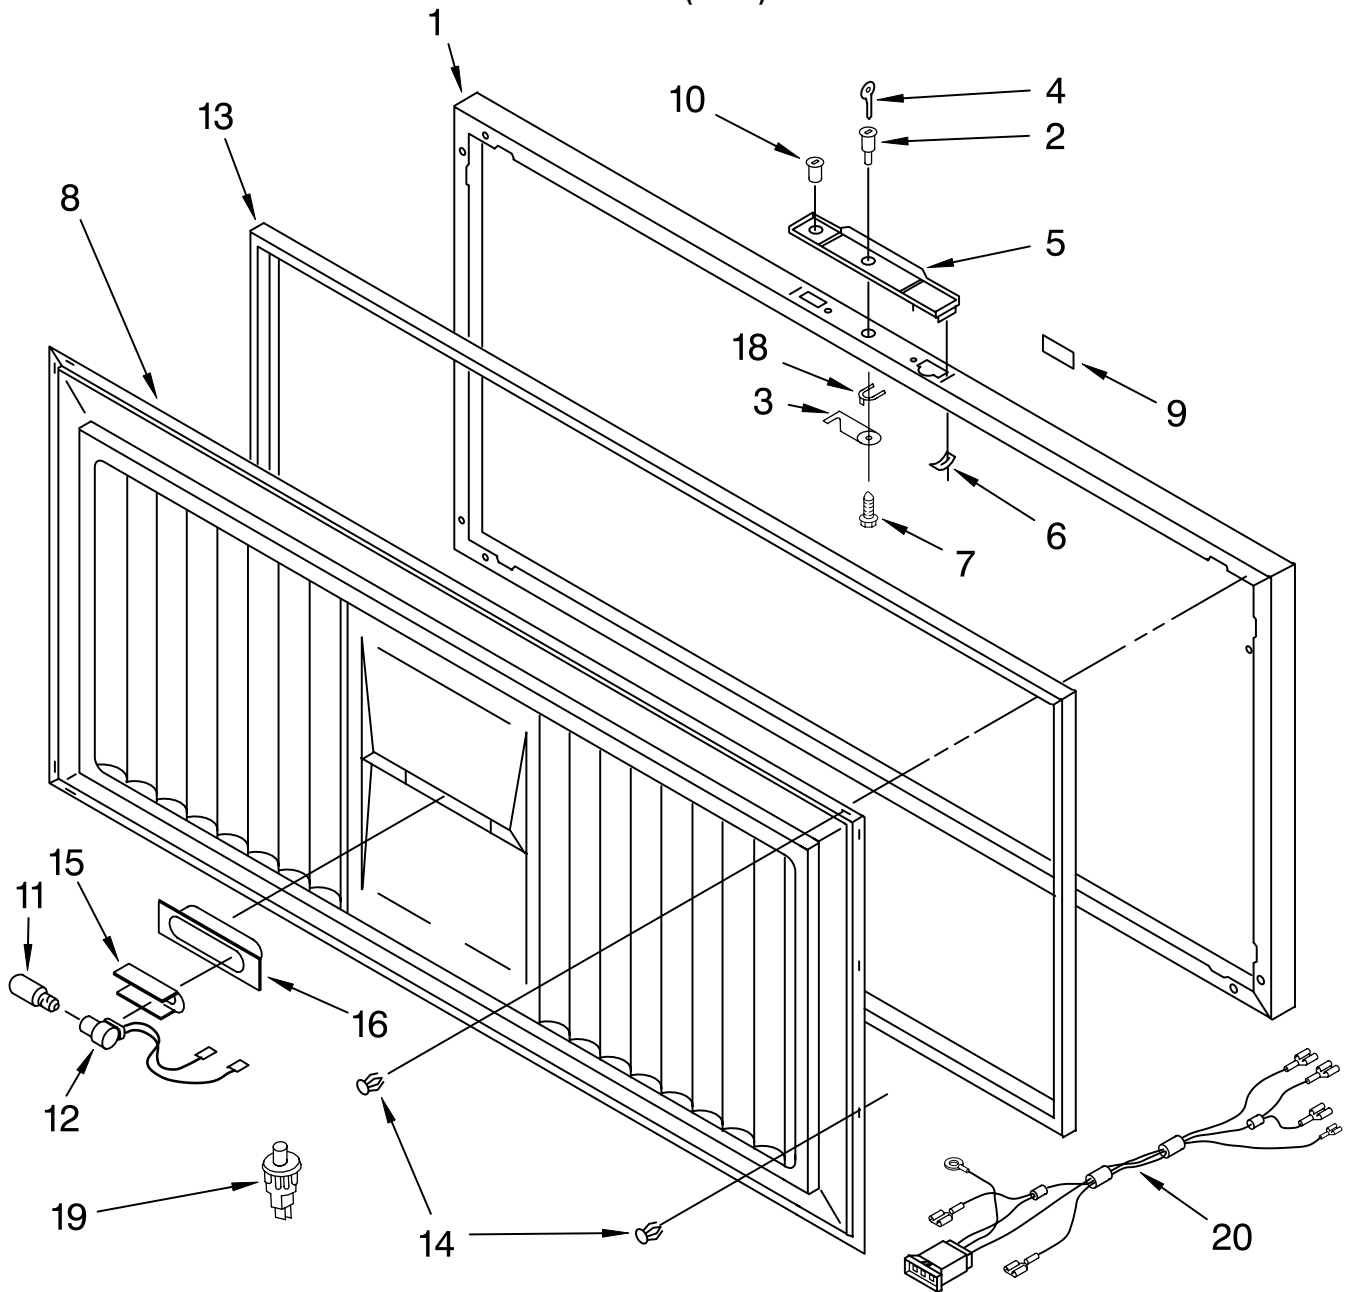

DOOR PARTS

For Model: EH151FXRQ00
(White)

Illus. No.	Part No.	DESCRIPTION
1	4390902	Exterior Door Panel (Includes Insulation)
2	4356759	Lock (Includes Items 2, 3, 4, 7 & 13)
3	4356608	Hook Bolt, Lock
4	4356304	Key

Illus. No.	Part No.	DESCRIPTION
5	4356648	Handle
6	4356306	Clip, Oblong
7	4356609	Screw
8	8210230	Interior Door Panel
9	4390670	Nameplate
10	4356453	Light, Indicator
11	4356311	Bulb, Light

Illus. No.	Part No.	DESCRIPTION
12	4356874	Socket, Light
13	4356693	Gasket
14	4356703	Gasket, Clip
15	4356704	Shield, Heat
16	4356500	Reflector, Light
18	4356493	Clip, Spring
19	4356796	Switch, Light
20	8210316	Harness, Wiring (Lid)

FOR ORDERING INFORMATION REFER TO PARTS PRICE LIST