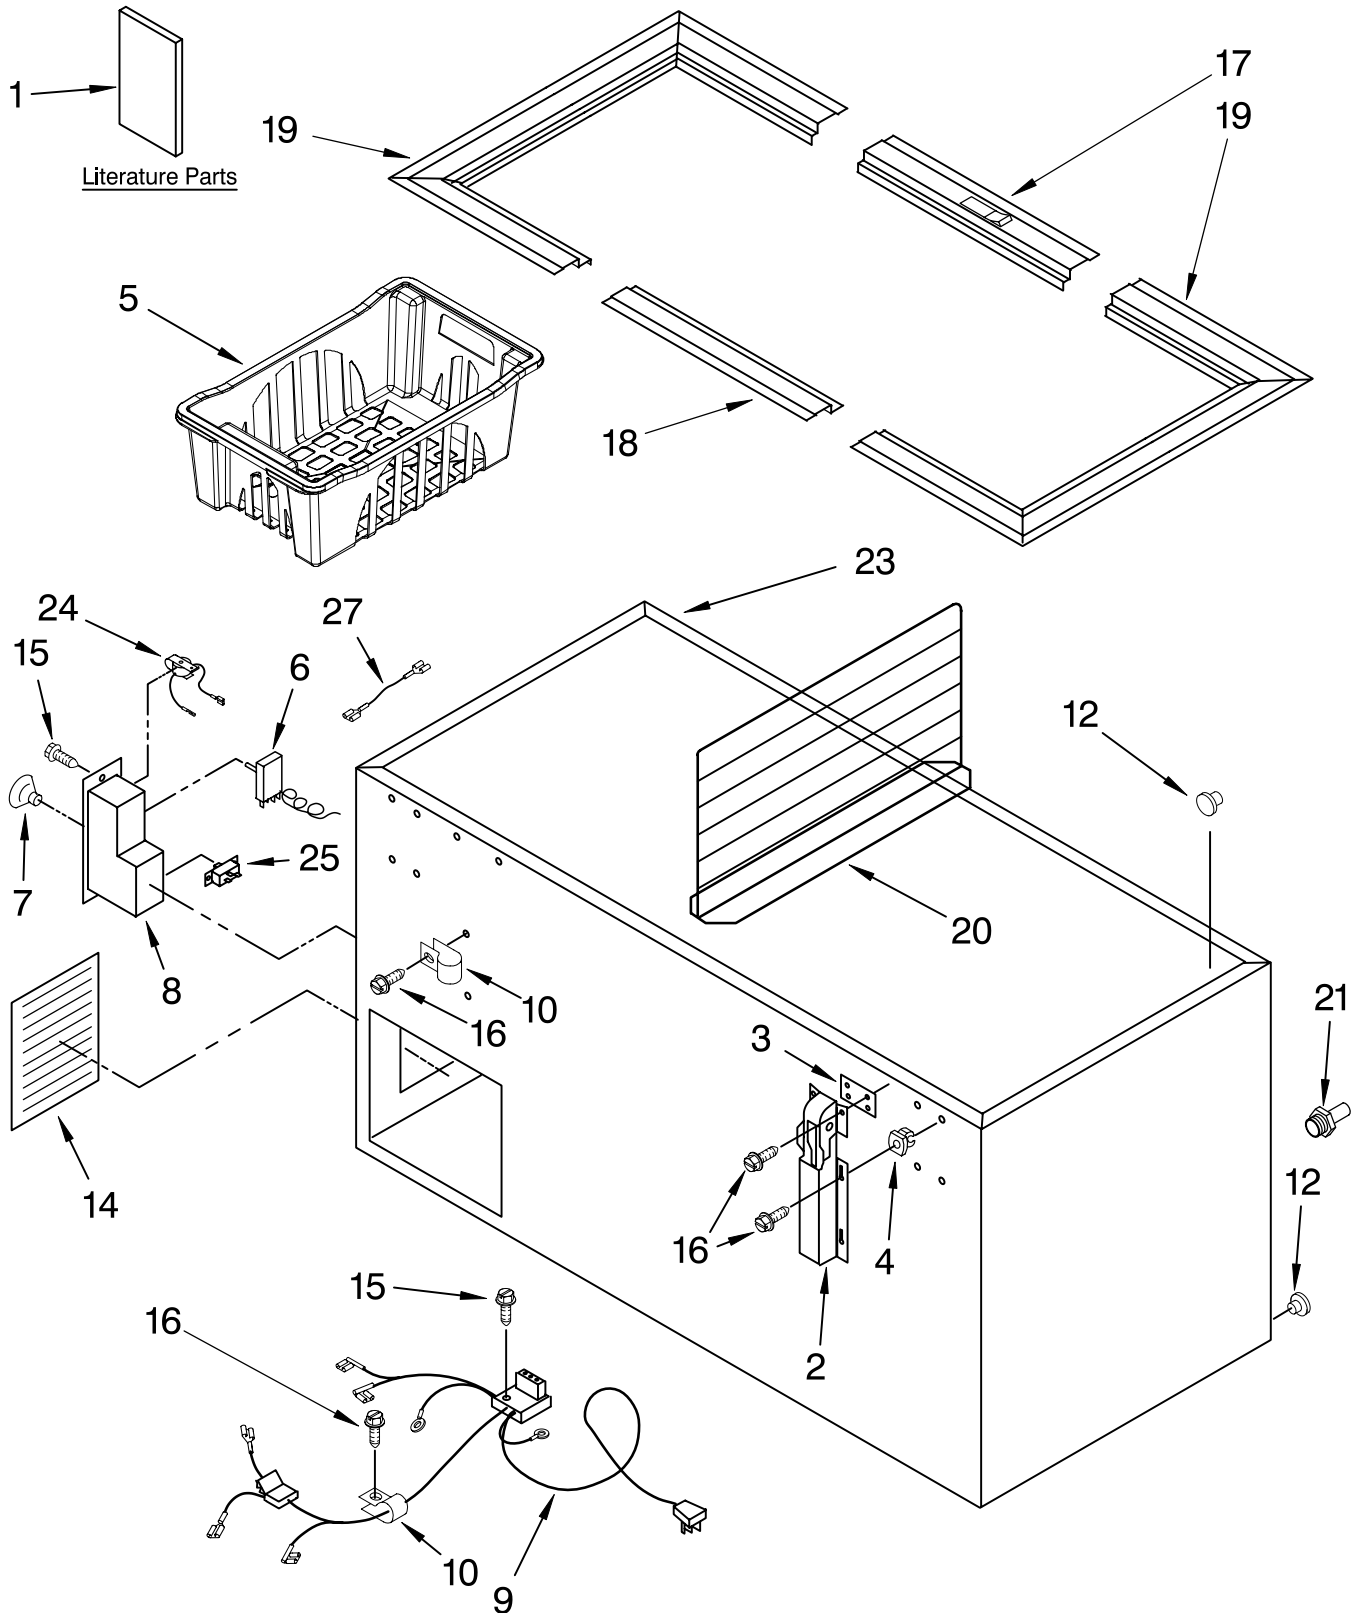

CABINET PARTS

For Model: EH151FXRQ00
(White)

CHEST FREEZER

FOR ORDERING INFORMATION REFER TO PARTS PRICE LIST

CABINET PARTS

For Model: EH151FXRQ00
(White)

Illus. No.	Part No.	DESCRIPTION
1		Literature Parts
	8210431	Owners Manual
	8210232	Energy Guide
2	4356723	Hinge, Assembly
3	4356463	Spacer, Hinge
4	4356321	Plastic, Grommet
5		Basket
	8210317	Upper (2)
	8210318	Lower (2)
6	8210320	Thermostat
7	4356769	Knob, Thermostat
8	8210319	Control Box
9	8210325	Harness, Wiring
10	4356643	Clip
12	4356456	Plug, Drain
14	4356622	Access Panel
15	4356583	Screw
16	4356491	Screw
17	4356637	Front, Breaker Strip
18	4356636	Rear, Breaker Strip
19	4356635	End, Breaker Strip (2)
20	4356477	Divider (Optional)
21	4356481	Drain, Adapter
23		Cabinet (Not A Serviceable Part)
24	8210321	Alarm (Buzzer)
25	8210323	Switch, Alarm
27	8210324	Wire, Lead

FOR ORDERING INFORMATION REFER TO PARTS PRICE LIST