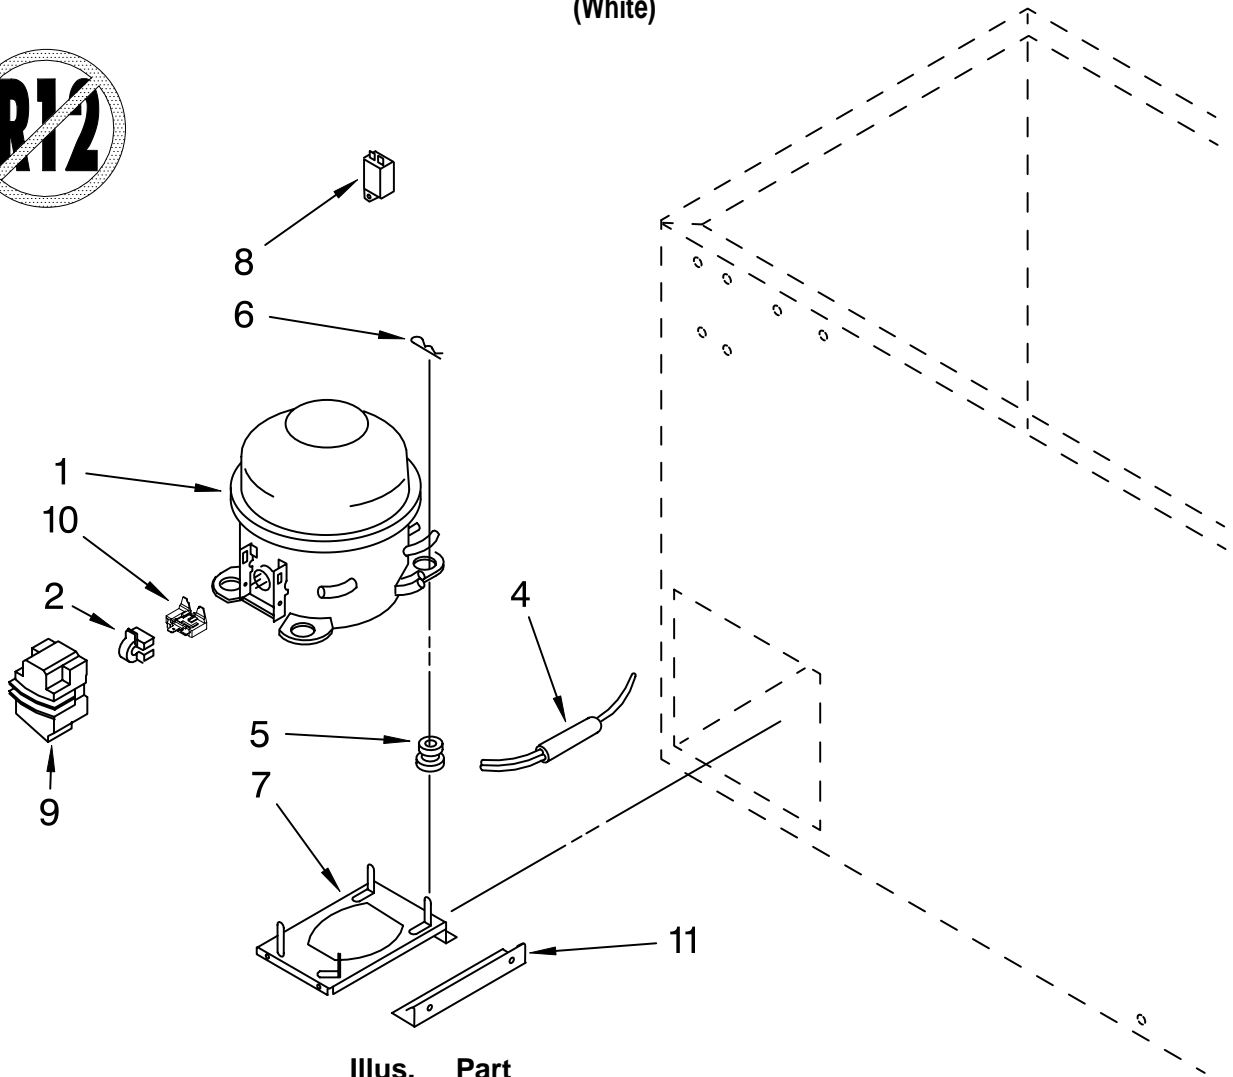

UNIT PARTS

For Model: EH151FXRQ00
(White)

Illus. No.	Part No.	DESCRIPTION
1	4356760	Compressor (Includes Items 2, 3, 4, 5, 6 & 9)
2	4356738	Relay
4	4357299	Drier
5	4356335	Compressor, Mounting Grommet
6	4356336	Compressor, Hitch Pin
7	4356590	Compressor Base
8	8210309	Capacitor
9	4356777	Cover
11	4356720	Brace
10	4390624	Overload

REFRIGERANT CHARGE

4.8 oz.
(R-134A)

FOR ORDERING INFORMATION REFER TO PARTS PRICE LIST