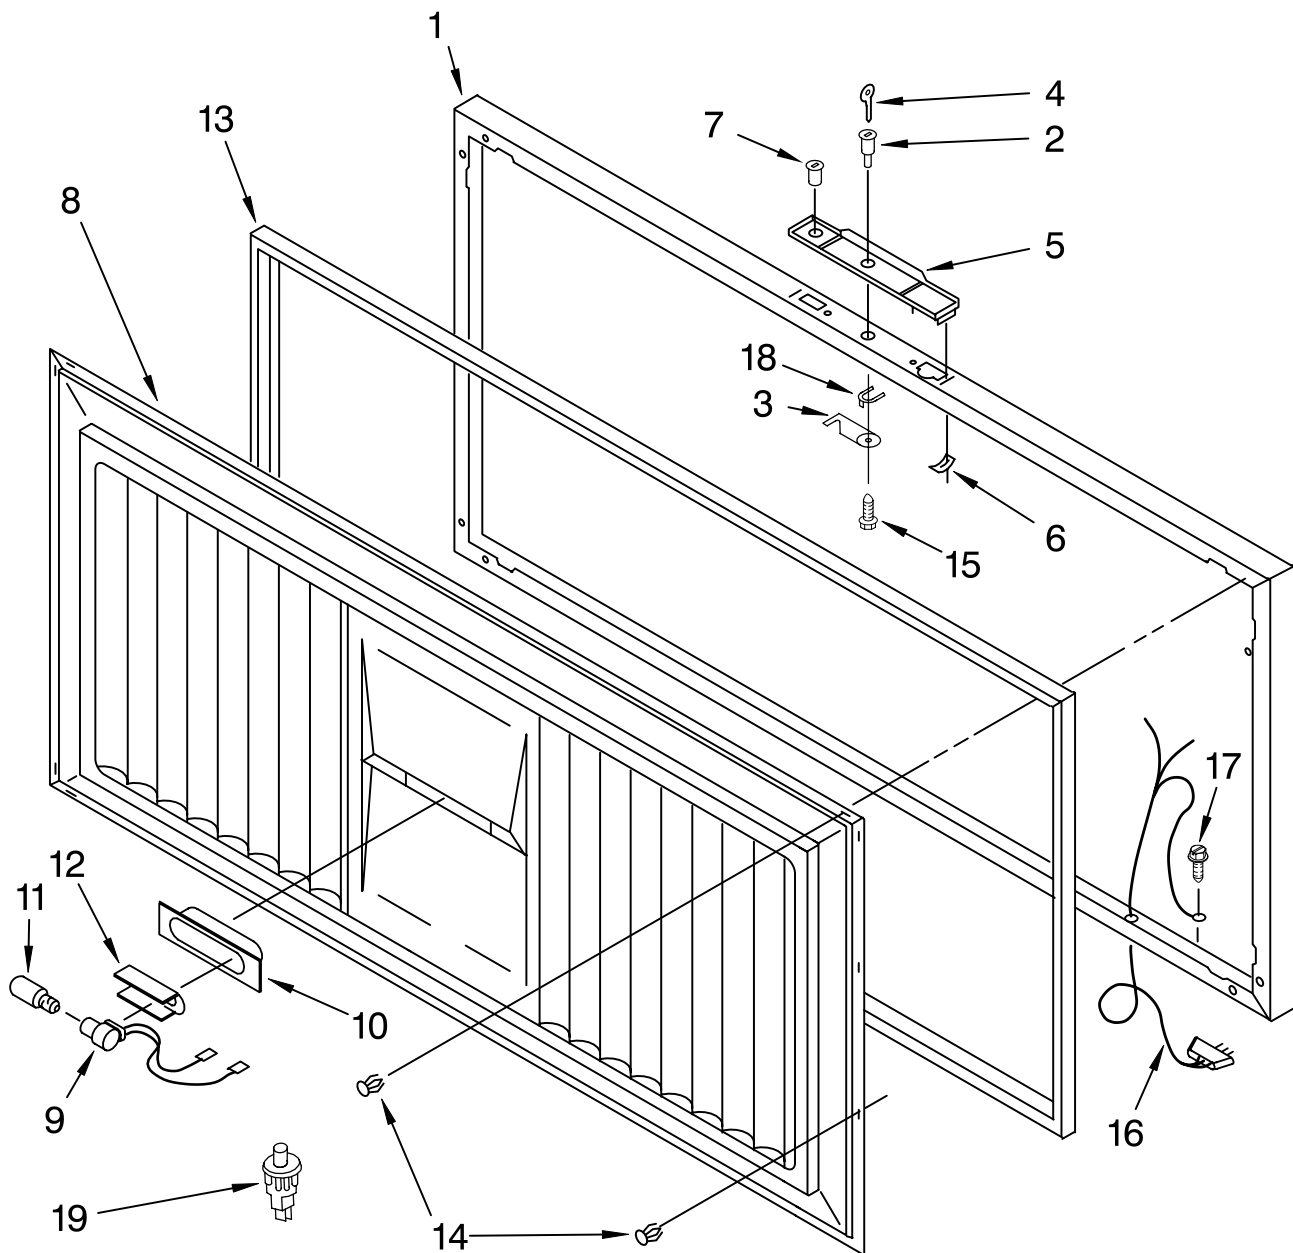

CABINET PARTS

For Model: EH221FXRQ00
(White)

CHEST FREEZER

FOR ORDERING INFORMATION REFER TO PARTS PRICE LIST

CABINET PARTS

For Model: EH221FXRQ00

(White)

Illus. No.	Part No.	DESCRIPTION
1		Literature Parts
	8210431	Owners Manual
	8210232	Energy Guide/Tag
2	4356504	Hinge, Assembly
3	4356463	Spacer, Hinge
4	4356321	Plastic, Grommet
5		Basket
	8210317	Upper (2)
	8210318	Lower (2)
6	8210320	Thermostat
7	4356769	Knob, Thermostat
8	8210319	Control Box
9	8210325	Harness, Wiring
10	4356643	Plastic, Clip
12	4356456	Drain, Plug
14	4356622	Access Panel
15	4356583	Screw
16	4356491	Screw
17	4356641	Front, Breaker Strip
18	4356642	Rear, Breaker Strip
19	4356635	End, Breaker Strip (2)
20	4356477	Divider (Optional)
21	4356481	Adapter, Drain
23		Cabinet (Not A Serviceable Part)
24	8210321	Alarm (Buzzer)
25	8210323	Switch, Alarm
27	8210324	Wire, Lead

FOR ORDERING INFORMATION REFER TO PARTS PRICE LIST

DOOR PARTS

For Model: EH221FXRQ00

(White)

Illus. No.	Part No.	DESCRIPTION
1	4390903	Exterior Door Panel
2	4356759	Lock Kit
3	4356608	Hook Bolt, Lock
4	4356304	Key
5	4356702	Handle
6	4356306	Clip, Oblong

Illus. No.	Part No.	DESCRIPTION
7	4356453	Signal Light
8	4390658	Interior Door Panel
9	4356874	Lamp Socket
10	4356500	Reflector, Light
11	4356311	Light Bulb
12	4356704	Heat Shield

Illus. No.	Part No.	DESCRIPTION
13	4356697	Gasket
14	4356703	Clip, Gasket
15	4356609	Screw
16	4356768	Harness, Wiring (Lid)
17	488787	Screw
18	4356493	Clip, Spring
19	4356796	Switch, Light