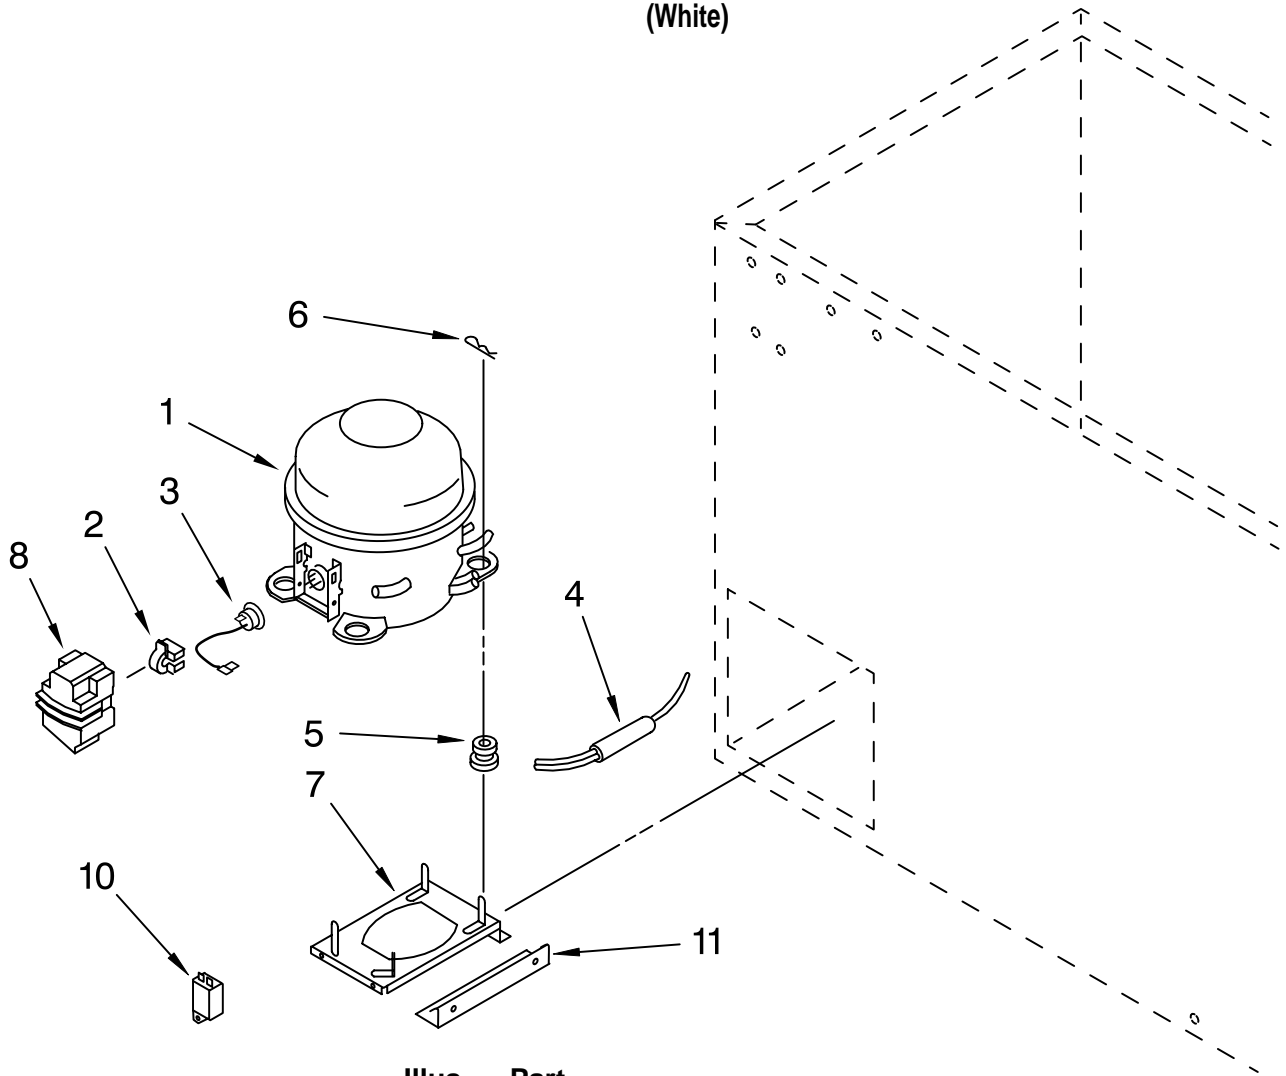

CABINET PARTS

For Model: EH221FXRQ00
(White)

CHEST FREEZER

FOR ORDERING INFORMATION REFER TO PARTS PRICE LIST

CABINET PARTS

For Model: EH221FXRQ00

(White)

Illus. No.	Part No.	DESCRIPTION
1		Literature Parts
	8210431	Owners Manual
	8210232	Energy Guide/Tag
2	4356504	Hinge, Assembly
3	4356463	Spacer, Hinge
4	4356321	Plastic, Grommet
5		Basket
	8210317	Upper (2)
	8210318	Lower (2)
6	8210320	Thermostat
7	4356769	Knob, Thermostat
8	8210319	Control Box
9	8210325	Harness, Wiring
10	4356643	Plastic, Clip
12	4356456	Drain, Plug
14	4356622	Access Panel
15	4356583	Screw
16	4356491	Screw
17	4356641	Front, Breaker Strip
18	4356642	Rear, Breaker Strip
19	4356635	End, Breaker Strip (2)
20	4356477	Divider (Optional)
21	4356481	Adapter, Drain
23		Cabinet (Not A Serviceable Part)
24	8210321	Alarm (Buzzer)
25	8210323	Switch, Alarm
27	8210324	Wire, Lead

FOR ORDERING INFORMATION REFER TO PARTS PRICE LIST

DOOR PARTS

For Model: EH221FXRQ00

(White)

Illus. No.	Part No.	DESCRIPTION
1	4390903	Exterior Door Panel
2	4356759	Lock Kit
3	4356608	Hook Bolt, Lock
4	4356304	Key
5	4356702	Handle
6	4356306	Clip, Oblong

Illus. No.	Part No.	DESCRIPTION
7	4356453	Signal Light
8	4390658	Interior Door Panel
9	4356874	Lamp Socket
10	4356500	Reflector, Light
11	4356311	Light Bulb
12	4356704	Heat Shield

Illus. No.	Part No.	DESCRIPTION
13	4356697	Gasket
14	4356703	Clip, Gasket
15	4356609	Screw
16	4356768	Harness, Wiring (Lid)
17	488787	Screw
18	4356493	Clip, Spring
19	4356796	Switch, Light

FOR ORDERING INFORMATION REFER TO PARTS PRICE LIST

UNIT PARTS

For Model: EH221FXRQ00
(White)

Illus. No.	Part No.	DESCRIPTION
1	4356775	Compressor (Includes Items 2, 3, 4, 5, 6 & 8)
2	4356738	Relay
3	4356776	Overload
4	4357299	Drier
5	4356335	Compressor, Mounting Grommet
6	4356336	Compressor, Hitch Pin
7	4356590	Compressor Base
8	4356777	Cover
10	4356498	Capacitor
11	4356672	Brace