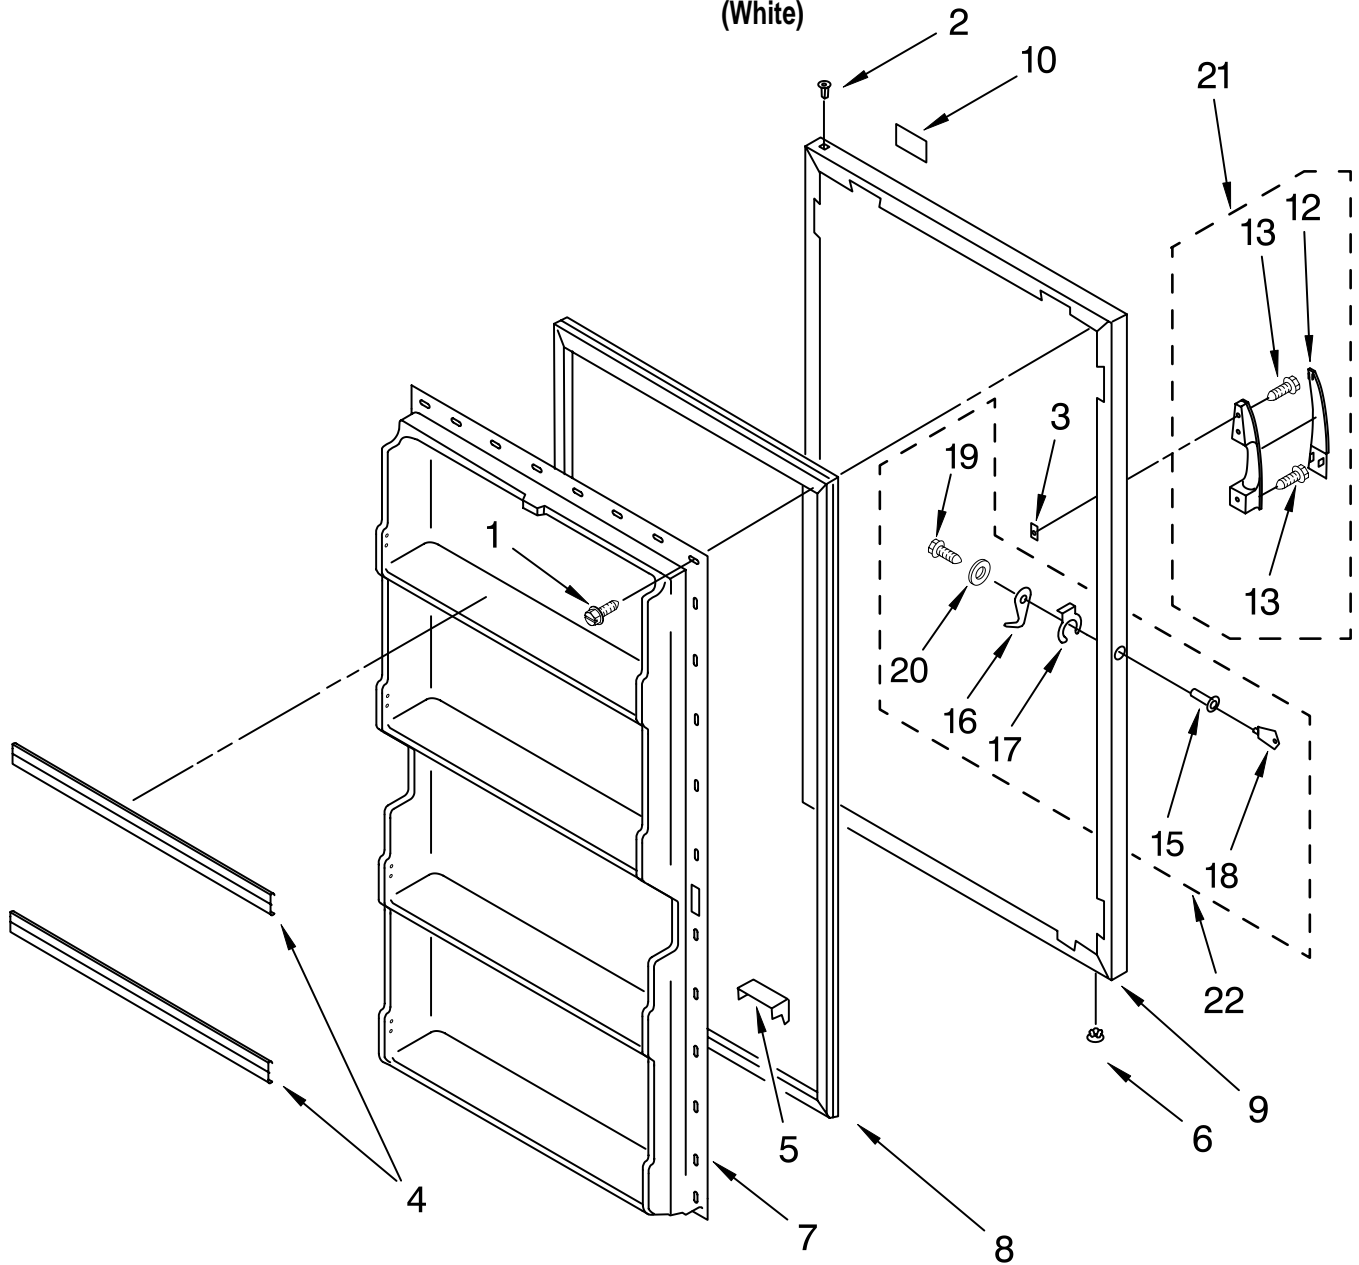

REFRIGERANT CHARGE

5.6 oz.
(R-134A)

FOR ORDERING INFORMATION REFER TO PARTS PRICE LIST

DOOR PARTS

For Model: EV120FXMQ03
(White)

Illus. No.	Part No.	DESCRIPTION
1	4357290	Screw
2	4390659	Hinge, Bushing
3	4390680	Anchor, Screw
4	4390606	Door Shelf Trim (4)
5	4356893	Foam Block
6	4356894	Vent Plug
7	4390694	Interior Door
8	4357136	Door Gasket