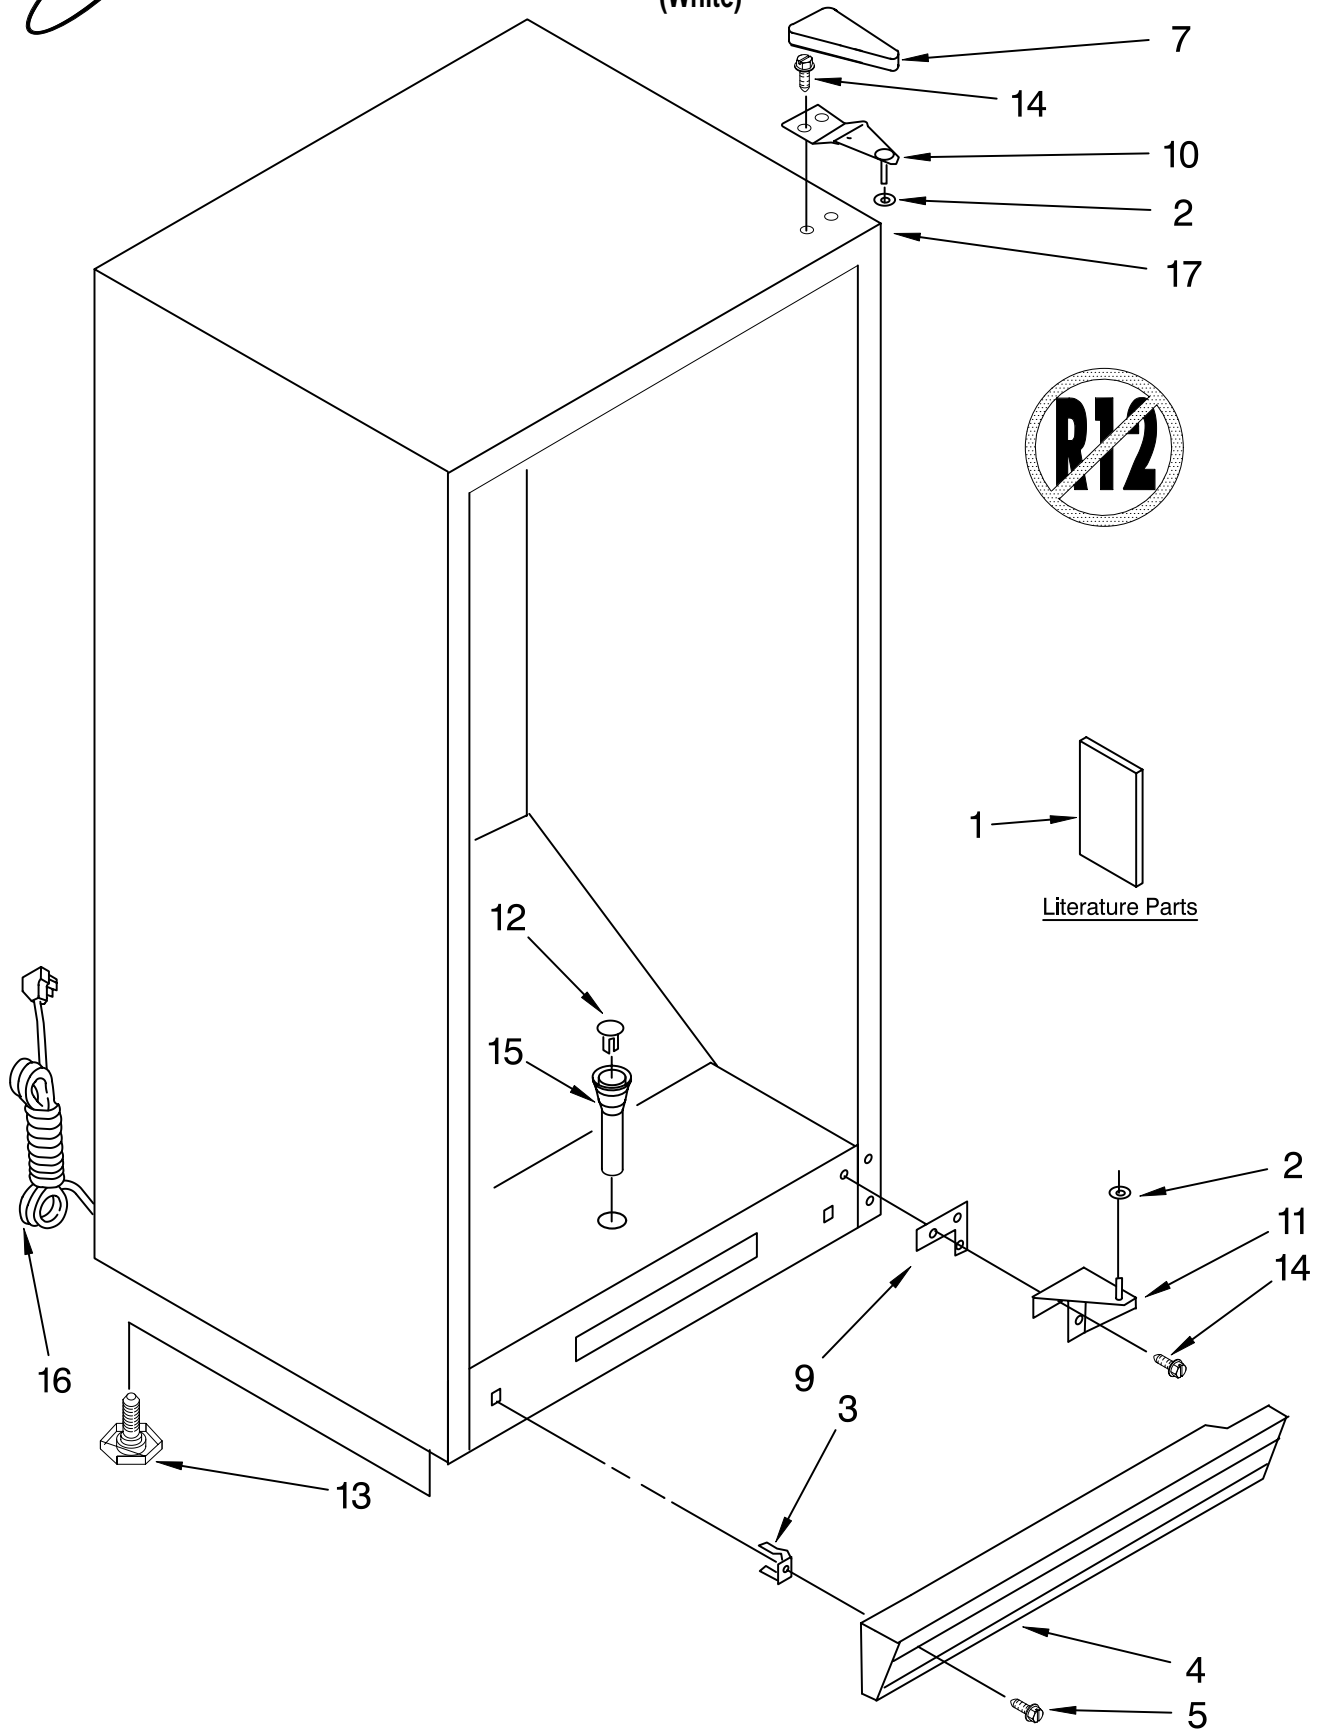

CABINET PARTS

For Model: EV120FXMQ03
(White)

VERTICAL FREEZER

FOR ORDERING INFORMATION REFER TO PARTS PRICE LIST

CABINET PARTS

For Model: EV120FXMQ03
(White)

Illus. No.	Part No.	DESCRIPTION
1		Literature Parts
	LIT2300214	Owner's Manual
	LIT4390677	Energy Label
2	4390520	Washer, Door Spacer
3	4356803	Clip, Grille
4	4357271	Grille
5	4356805	Screw
7	4357121	Cover, Hinge
9	4356828	Shim, Bottom
10	4357052	Top, Hinge
11	4357050	Bottom Hinge
12	4357019	Drain Plug
13	4390866	Leg, Leveller
14	4356830	Screw
15	4357269	Grommet, Drain
16	4390693	Power Cord
17		Cabinet (Not A Serviceable Part)

FOR ORDERING INFORMATION REFER TO PARTS PRICE LIST

LINER PARTS

For Model: EV120FXMQ03
(White)

FOR ORDERING INFORMATION REFER TO PARTS PRICE LIST

LINER PARTS

For Model: EV120FXMQ03
(White)

Illus. No.	Part No.	DESCRIPTION
1		Liner (Not A Serviceable Part)
2	4390619	Control Knob
3	4357041	Control Plate
4	4390620	Thermostat
5	4357042	Screw
6	4356800	Tubing, Thermostat
7	4357179	Gate
8	4356889	Support, Fence, (L.H.)
9	4356890	Support, Fence, (R.H.)
10	4356891	Screw
11	4357043	Screw
12	4390513	Light Switch
13	4390626	Bracket
14	4356311	Light Bulb
15	4356874	Light Socket
16	4357285	Light Shield

FOR ORDERING INFORMATION REFER TO PARTS PRICE LIST

UNIT PARTS

For Model: EV120FXMQ03
(White)

FOR ORDERING INFORMATION REFER TO PARTS PRICE LIST

UNIT PARTS

For Model: EV120FXMQ03
(White)

Illus. No.	Part No.	DESCRIPTION
1	4357056	Compressor Mounting Pan
2	4357299	Drier
3	4356846	Compressor Grommet Sleeve
4	4356847	Washer
5	4356852	Compressor Mounting Screw
6	4356335	Compressor Grommet
7	4390879	Compressor (Includes Items 6, 8 & 9)
8	4356730	Relay
9	4390576	Overload
10	4390886	Evaporator Top
11	4390887	Evaporator Shelf
12	4390683	Evaporator Shelf
13	4390888	Evaporator Shelf
14	4357057	Washer
15	4357223	Evaporator, Mounting Screw
16	4356999	Heat Exchanger
17	4390603	Cover
18	4390604	Clip
19	4357094	Capacitor
20	4356854	Clamp
22	4356820	Screw