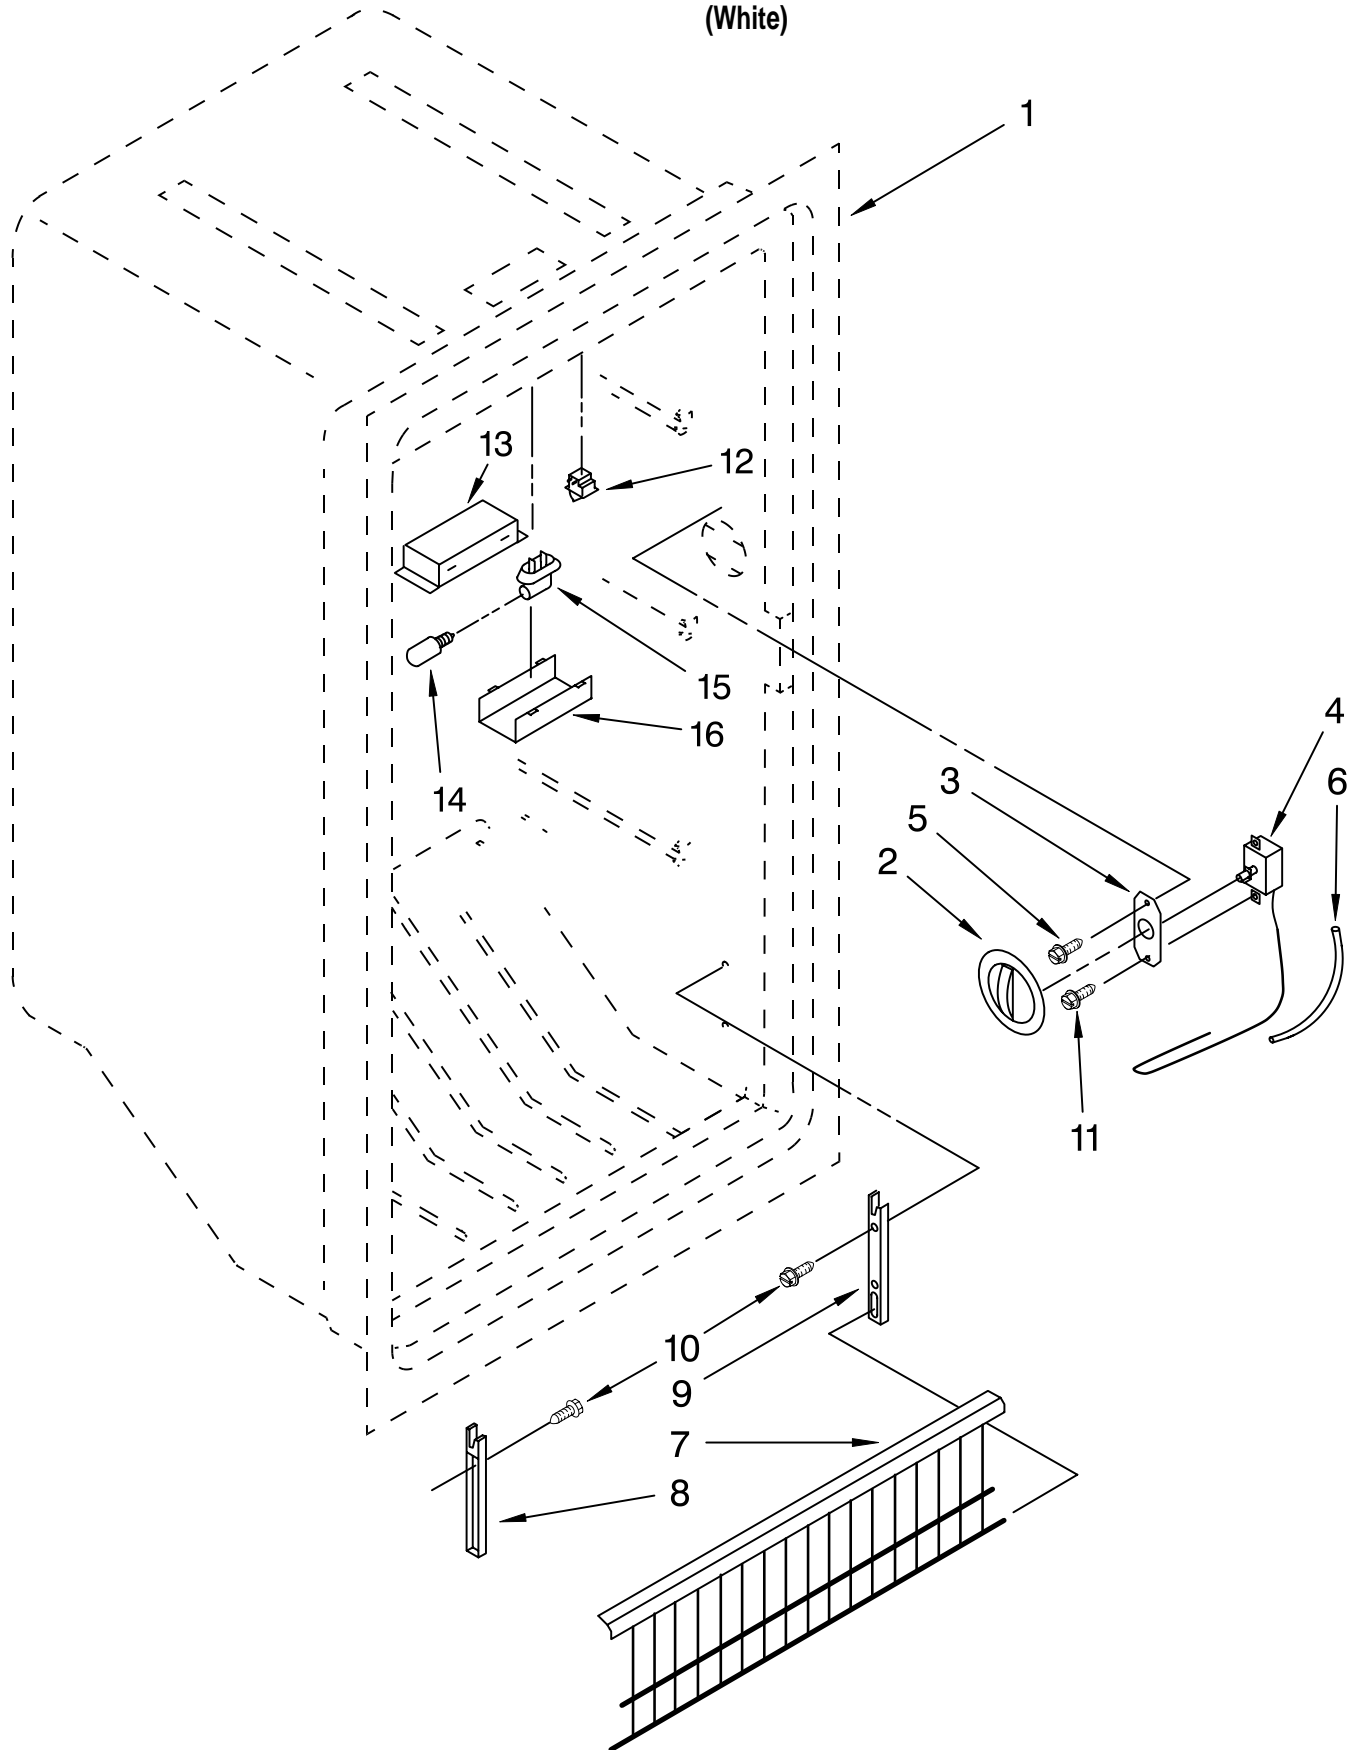

CABINET PARTS

For Model: EV120FXMQ03
(White)

VERTICAL FREEZER

FOR ORDERING INFORMATION REFER TO PARTS PRICE LIST

CABINET PARTS

For Model: EV120FXMQ03
(White)

Illus. No.	Part No.	DESCRIPTION
1		Literature Parts
	LIT2300214	Owner's Manual
	LIT4390677	Energy Label
2	4390520	Washer, Door Spacer
3	4356803	Clip, Grille
4	4357271	Grille
5	4356805	Screw
7	4357121	Cover, Hinge
9	4356828	Shim, Bottom
10	4357052	Top, Hinge
11	4357050	Bottom Hinge
12	4357019	Drain Plug
13	4390866	Leg, Leveller
14	4356830	Screw
15	4357269	Grommet, Drain
16	4390693	Power Cord
17		Cabinet (Not A Serviceable Part)

FOR ORDERING INFORMATION REFER TO PARTS PRICE LIST

LINER PARTS

For Model: EV120FXMQ03
(White)

FOR ORDERING INFORMATION REFER TO PARTS PRICE LIST

LINER PARTS

For Model: EV120FXMQ03
(White)

Illus. No.	Part No.	DESCRIPTION
1		Liner (Not A Serviceable Part)
2	4390619	Control Knob
3	4357041	Control Plate
4	4390620	Thermostat
5	4357042	Screw
6	4356800	Tubing, Thermostat
7	4357179	Gate
8	4356889	Support, Fence, (L.H.)
9	4356890	Support, Fence, (R.H.)
10	4356891	Screw
11	4357043	Screw
12	4390513	Light Switch
13	4390626	Bracket
14	4356311	Light Bulb
15	4356874	Light Socket
16	4357285	Light Shield

FOR ORDERING INFORMATION REFER TO PARTS PRICE LIST

UNIT PARTS

For Model: EV120FXMQ03
(White)

FOR ORDERING INFORMATION REFER TO PARTS PRICE LIST

UNIT PARTS

For Model: EV120FXMQ03
(White)

Illus. No.	Part No.	DESCRIPTION
1	4357056	Compressor Mounting Pan
2	4357299	Drier
3	4356846	Compressor Grommet Sleeve
4	4356847	Washer
5	4356852	Compressor Mounting Screw
6	4356335	Compressor Grommet
7	4390879	Compressor (Includes Items 6, 8 & 9)
8	4356730	Relay
9	4390576	Overload
10	4390886	Evaporator Top
11	4390887	Evaporator Shelf
12	4390683	Evaporator Shelf
13	4390888	Evaporator Shelf
14	4357057	Washer
15	4357223	Evaporator, Mounting Screw
16	4356999	Heat Exchanger
17	4390603	Cover
18	4390604	Clip
19	4357094	Capacitor
20	4356854	Clamp
22	4356820	Screw