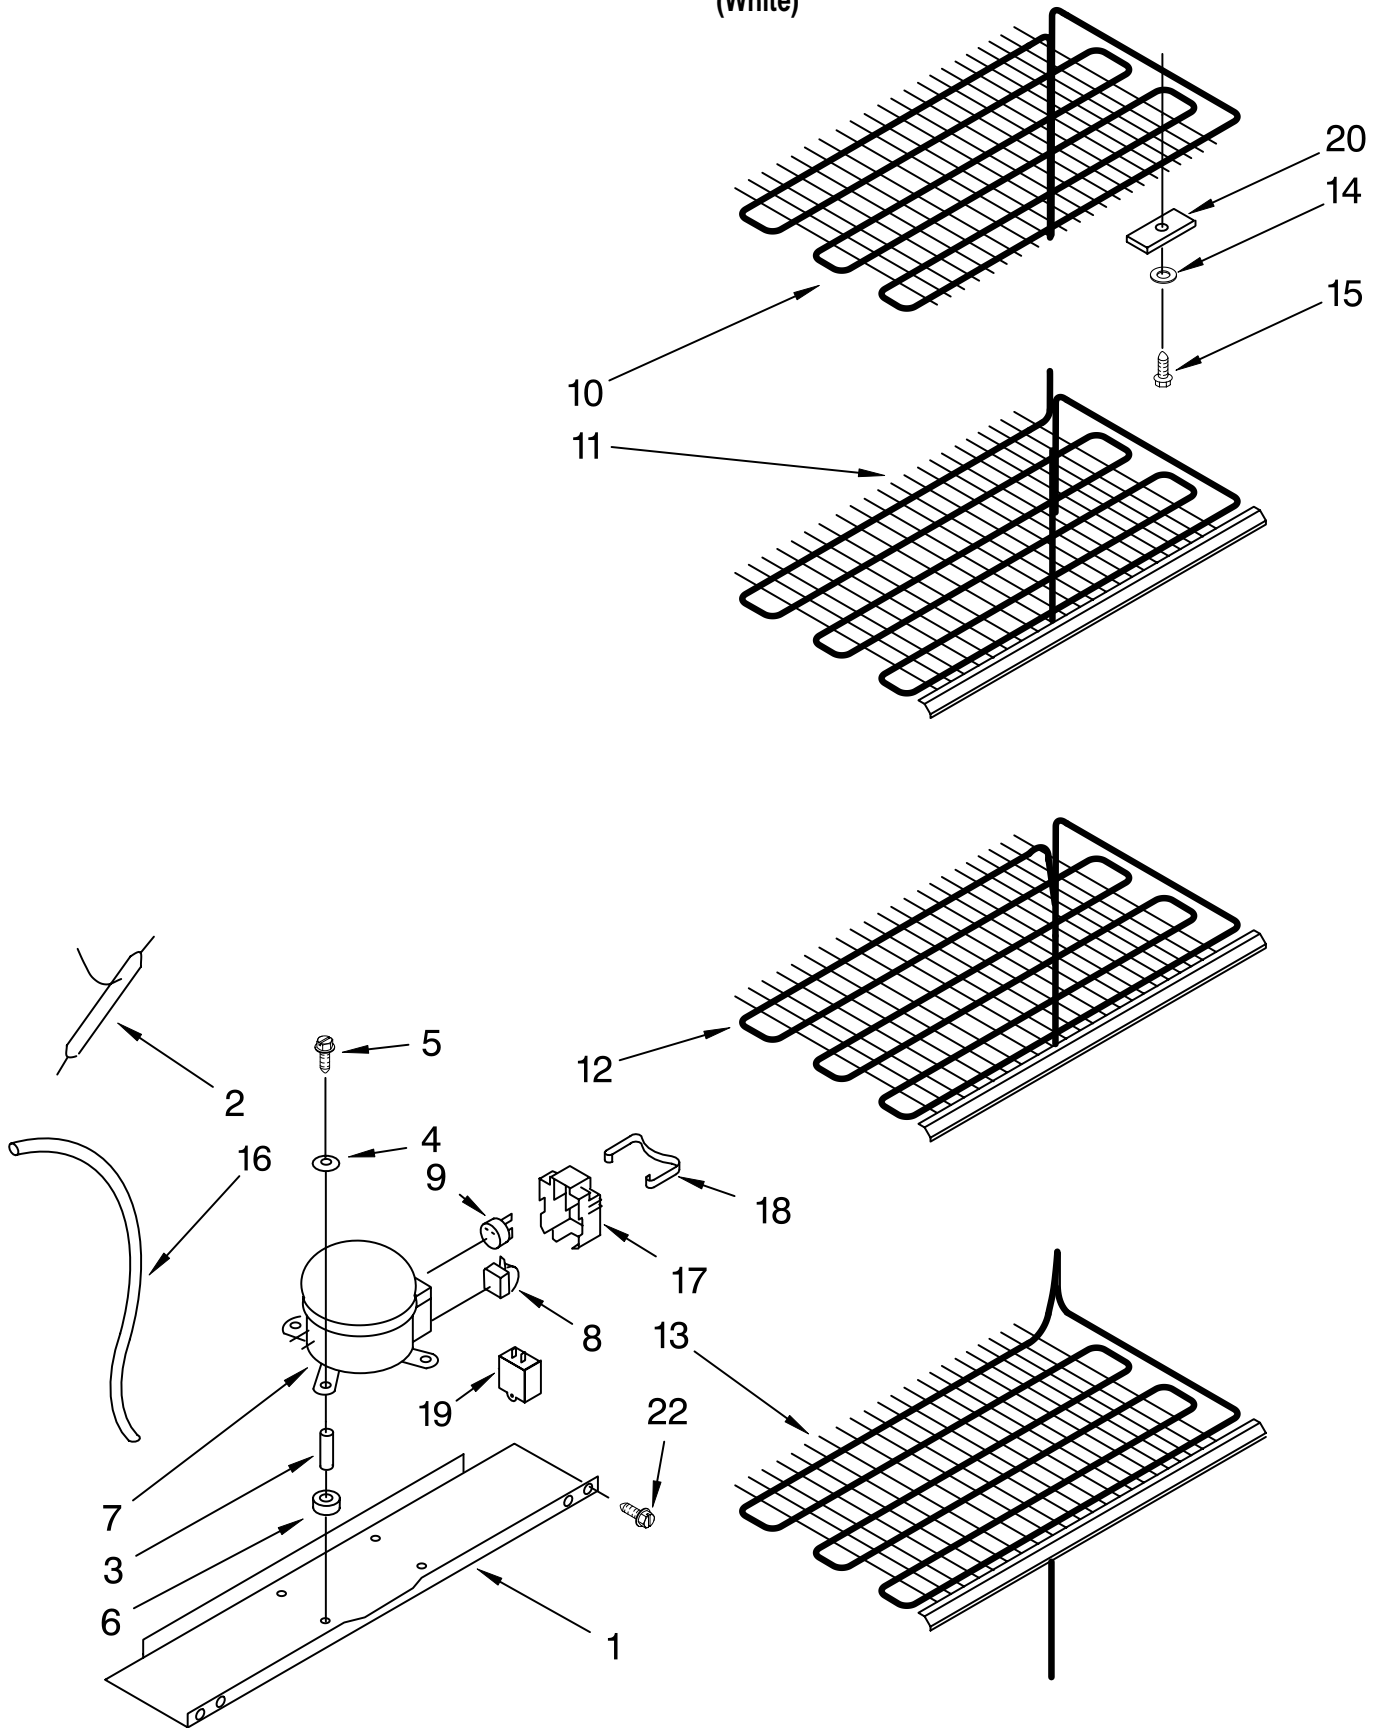

CABINET PARTS

For Model: EV120FXMQ03
(White)

VERTICAL FREEZER

FOR ORDERING INFORMATION REFER TO PARTS PRICE LIST

CABINET PARTS

For Model: EV120FXMQ03
(White)

Illus. No.	Part No.	DESCRIPTION
1		Literature Parts
	LIT2300214	Owner's Manual
	LIT4390677	Energy Label
2	4390520	Washer, Door Spacer
3	4356803	Clip, Grille
4	4357271	Grille
5	4356805	Screw
7	4357121	Cover, Hinge
9	4356828	Shim, Bottom
10	4357052	Top, Hinge
11	4357050	Bottom Hinge
12	4357019	Drain Plug
13	4390866	Leg, Leveller
14	4356830	Screw
15	4357269	Grommet, Drain
16	4390693	Power Cord
17		Cabinet (Not A Serviceable Part)

FOR ORDERING INFORMATION REFER TO PARTS PRICE LIST

LINER PARTS

For Model: EV120FXMQ03
(White)

FOR ORDERING INFORMATION REFER TO PARTS PRICE LIST

LINER PARTS

For Model: EV120FXMQ03
(White)

Illus. No.	Part No.	DESCRIPTION
1		Liner (Not A Serviceable Part)
2	4390619	Control Knob
3	4357041	Control Plate
4	4390620	Thermostat
5	4357042	Screw
6	4356800	Tubing, Thermostat
7	4357179	Gate
8	4356889	Support, Fence, (L.H.)
9	4356890	Support, Fence, (R.H.)
10	4356891	Screw
11	4357043	Screw
12	4390513	Light Switch
13	4390626	Bracket
14	4356311	Light Bulb
15	4356874	Light Socket
16	4357285	Light Shield

FOR ORDERING INFORMATION REFER TO PARTS PRICE LIST

UNIT PARTS

For Model: EV120FXMQ03
(White)

FOR ORDERING INFORMATION REFER TO PARTS PRICE LIST

UNIT PARTS

For Model: EV120FXMQ03
(White)

Illus. No.	Part No.	DESCRIPTION
1	4357056	Compressor Mounting Pan
2	4357299	Drier
3	4356846	Compressor Grommet Sleeve
4	4356847	Washer
5	4356852	Compressor Mounting Screw
6	4356335	Compressor Grommet
7	4390879	Compressor (Includes Items 6, 8 & 9)
8	4356730	Relay
9	4390576	Overload
10	4390886	Evaporator Top
11	4390887	Evaporator Shelf
12	4390683	Evaporator Shelf
13	4390888	Evaporator Shelf
14	4357057	Washer
15	4357223	Evaporator, Mounting Screw
16	4356999	Heat Exchanger
17	4390603	Cover
18	4390604	Clip
19	4357094	Capacitor
20	4356854	Clamp
22	4356820	Screw