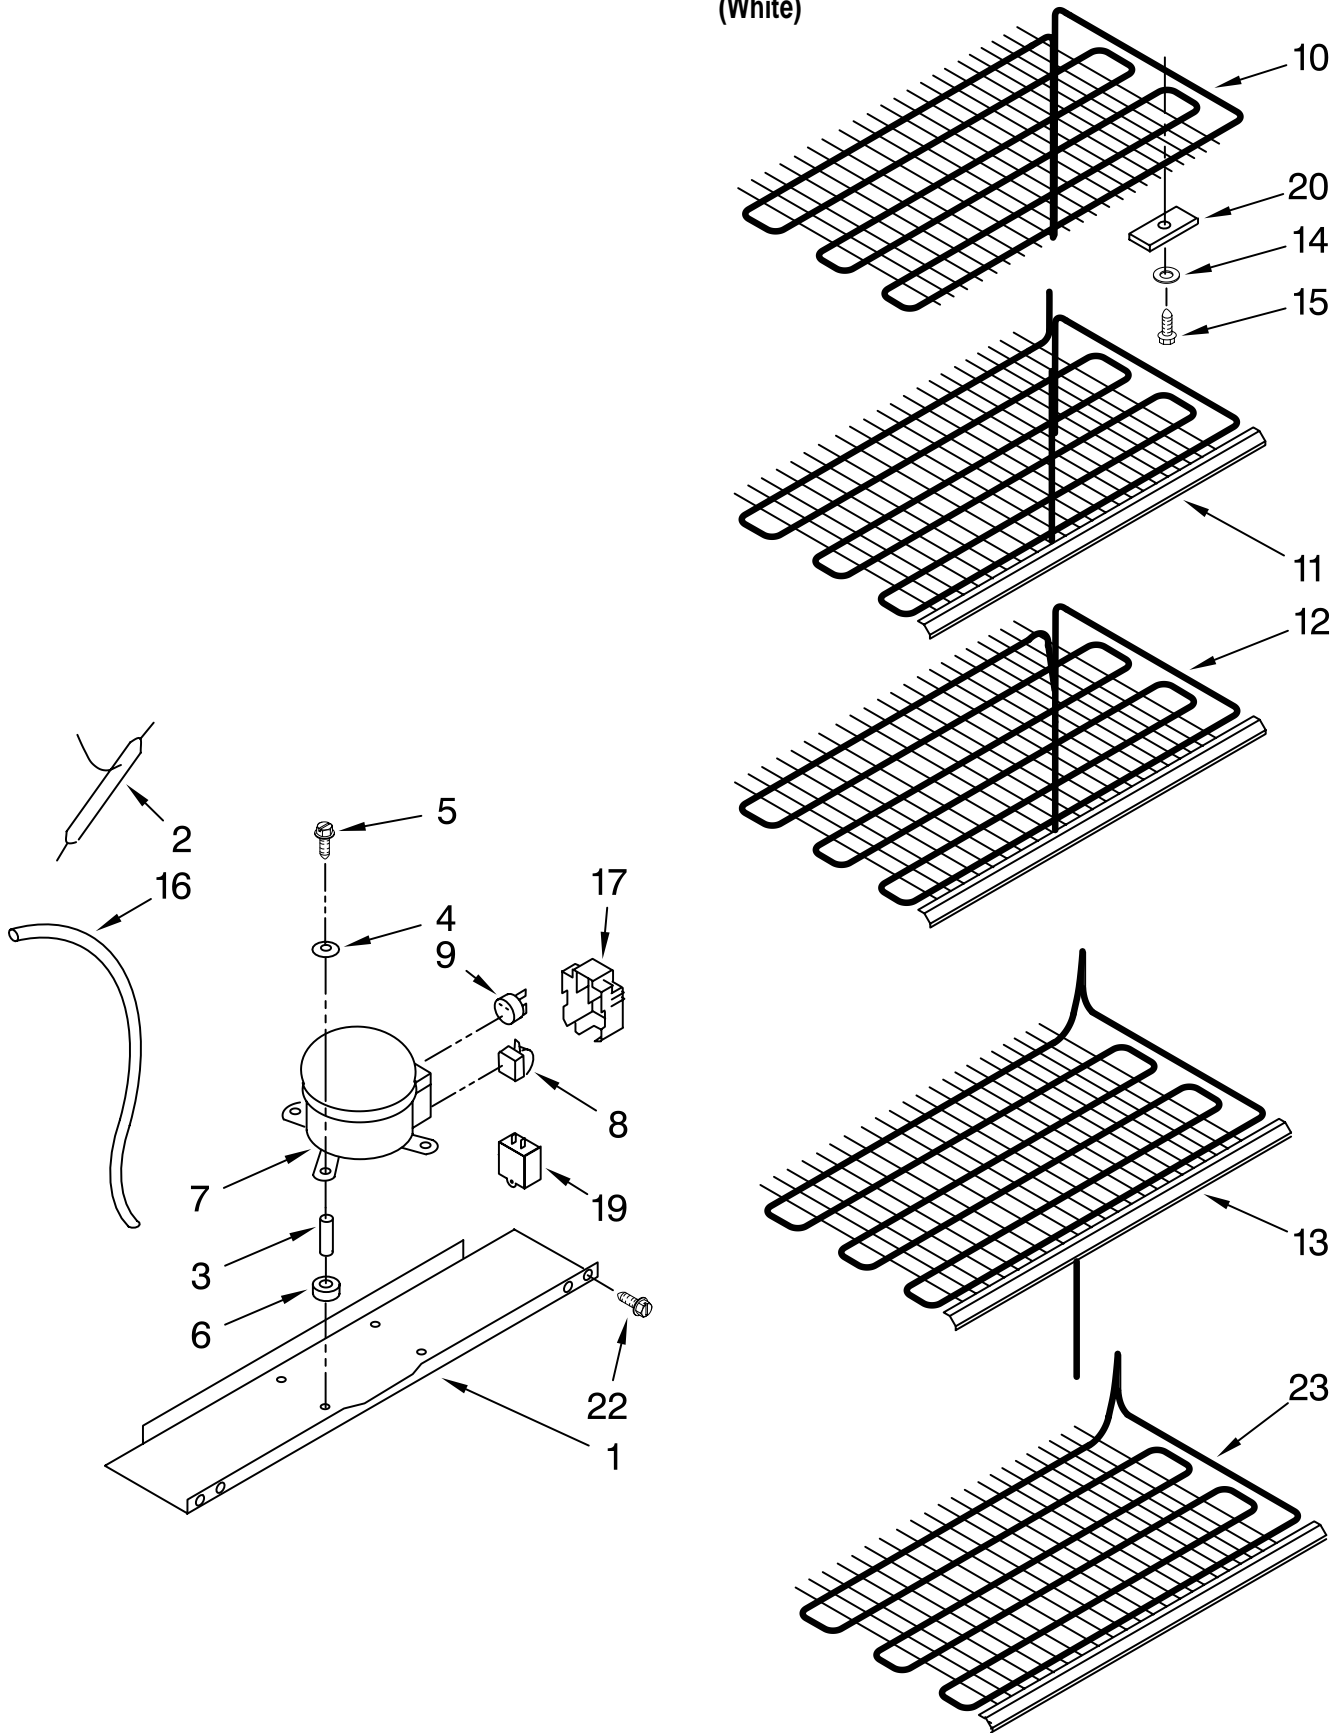

UNIT PARTS

For Model: EV161FZRQ02
(White)

FOR ORDERING INFORMATION REFER TO PARTS PRICE LIST

UNIT PARTS

For Model: EV161FZRQ02
(White)

<u>Illus. No.</u>	<u>Part No.</u>	<u>DESCRIPTION</u>
1	4357257	Pan, Compressor Mounting
2	4357299	Drier
3	4356846	Sleeve, Grommet
4	4356847	Washer
5	8210220	Screw, Compressor Mounting
6	4356335	Grommet
7	4390734	Compressor (Includes Items 6, 8, 9, & 17)
8	4356738	Relay
9	4390624	Overload
10	8210398	Evaporator, Top
11	8210304	Evaporator Shelf
12	8210305	Evaporator Shelf
13	8210306	Evaporator Shelf
14	4357057	Washer
15	4357223	Screw, Evaporator Mounting
16	4390881	Heat Exchanger
17	4356777	Cover
19	8210273	Capacitor
20	4356854	Clamp
22	4356820	Screw
23	8210257	Evaporator Shelf, Bottom

REFRIGERANT CHARGE

6.9 oz.
(R-134A)

FOR ORDERING INFORMATION REFER TO PARTS PRICE LIST