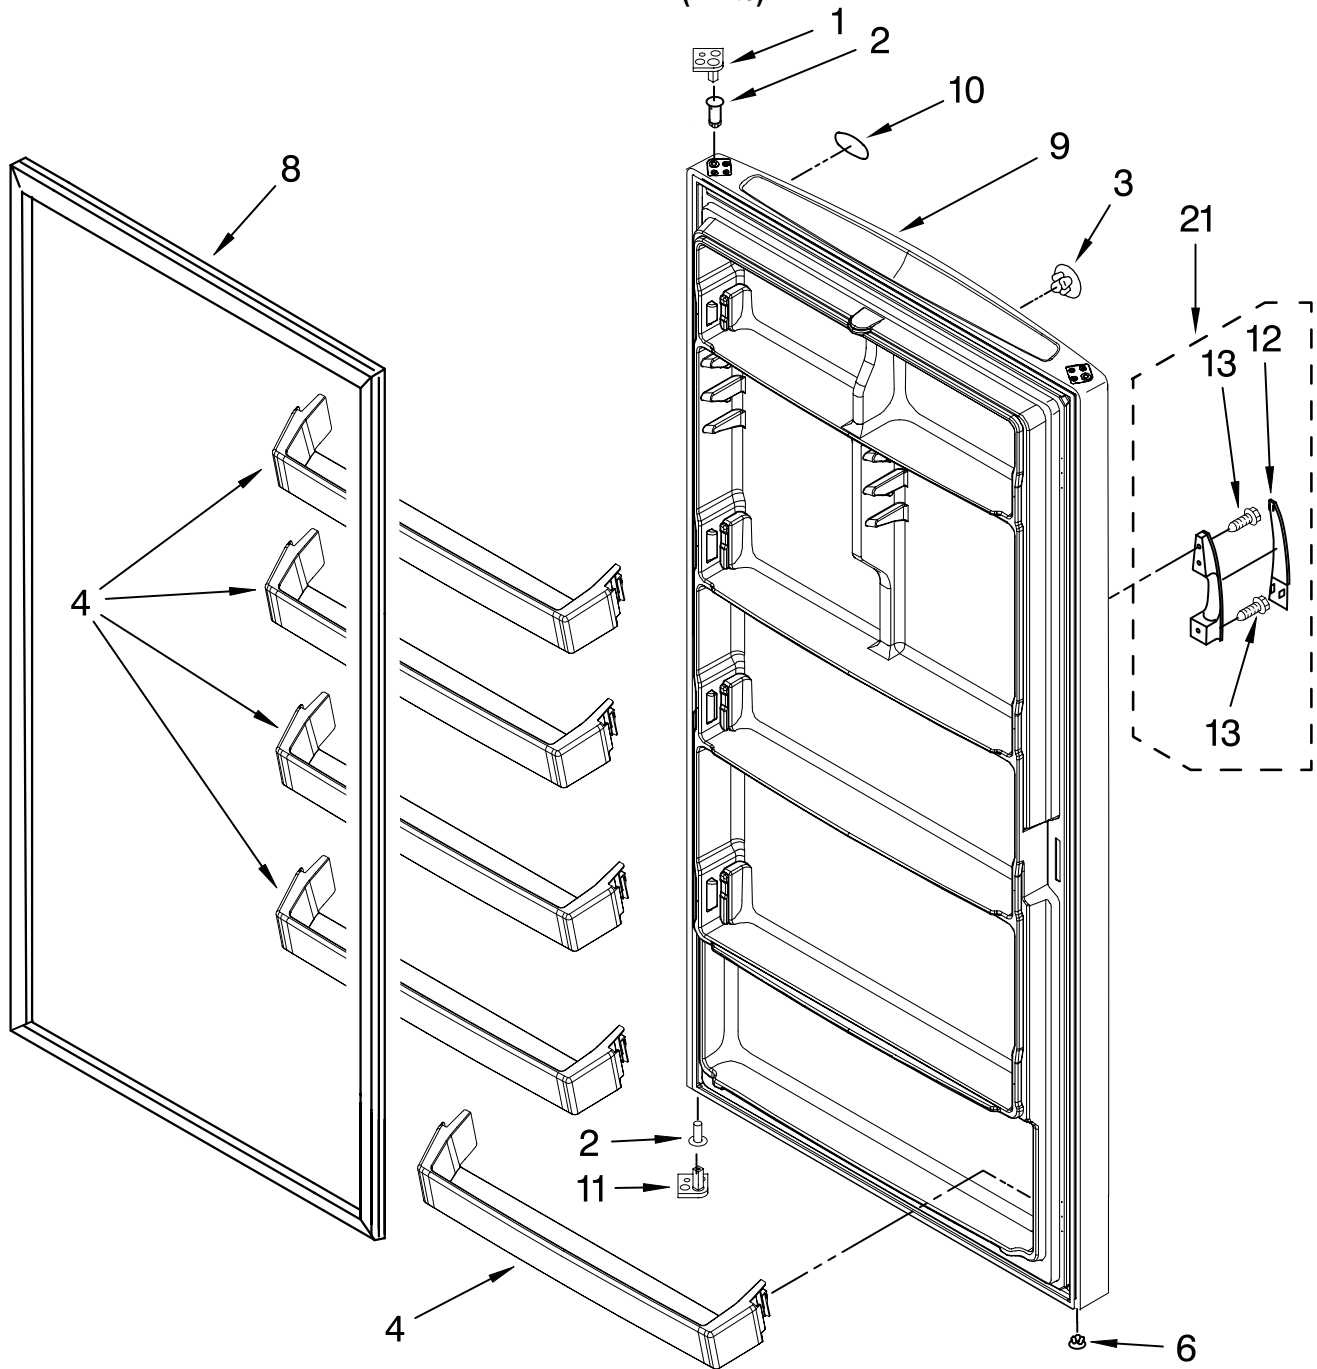

REFRIGERANT CHARGE

6.9 oz.
(R-134A)

FOR ORDERING INFORMATION REFER TO PARTS PRICE LIST

DOOR PARTS

For Model: EV161FZRQ02

(White)

Illus. No.	Part No.	DESCRIPTION
1		Stop, Door (Top)
	8210401	White
2	4390659	Hinge, Bushing
3	4390596	Plug-Handle
4	8210385	Rail, Door (5)
6	4357067	Vent Plug

Illus. No.	Part No.	DESCRIPTION
8	8210340	Gasket, Door
9	8210363	Door Assembly (Includes Interior Liner)
10	4390656	Nameplate
11		Stop, Door (Bottom)
	8210400	Natural

Illus. No.	Part No.	DESCRIPTION
12	4390668	Insert, Handle
13	4390669	Screw
21	4390667	Handle Assembly (Includes Items 12 & 13)