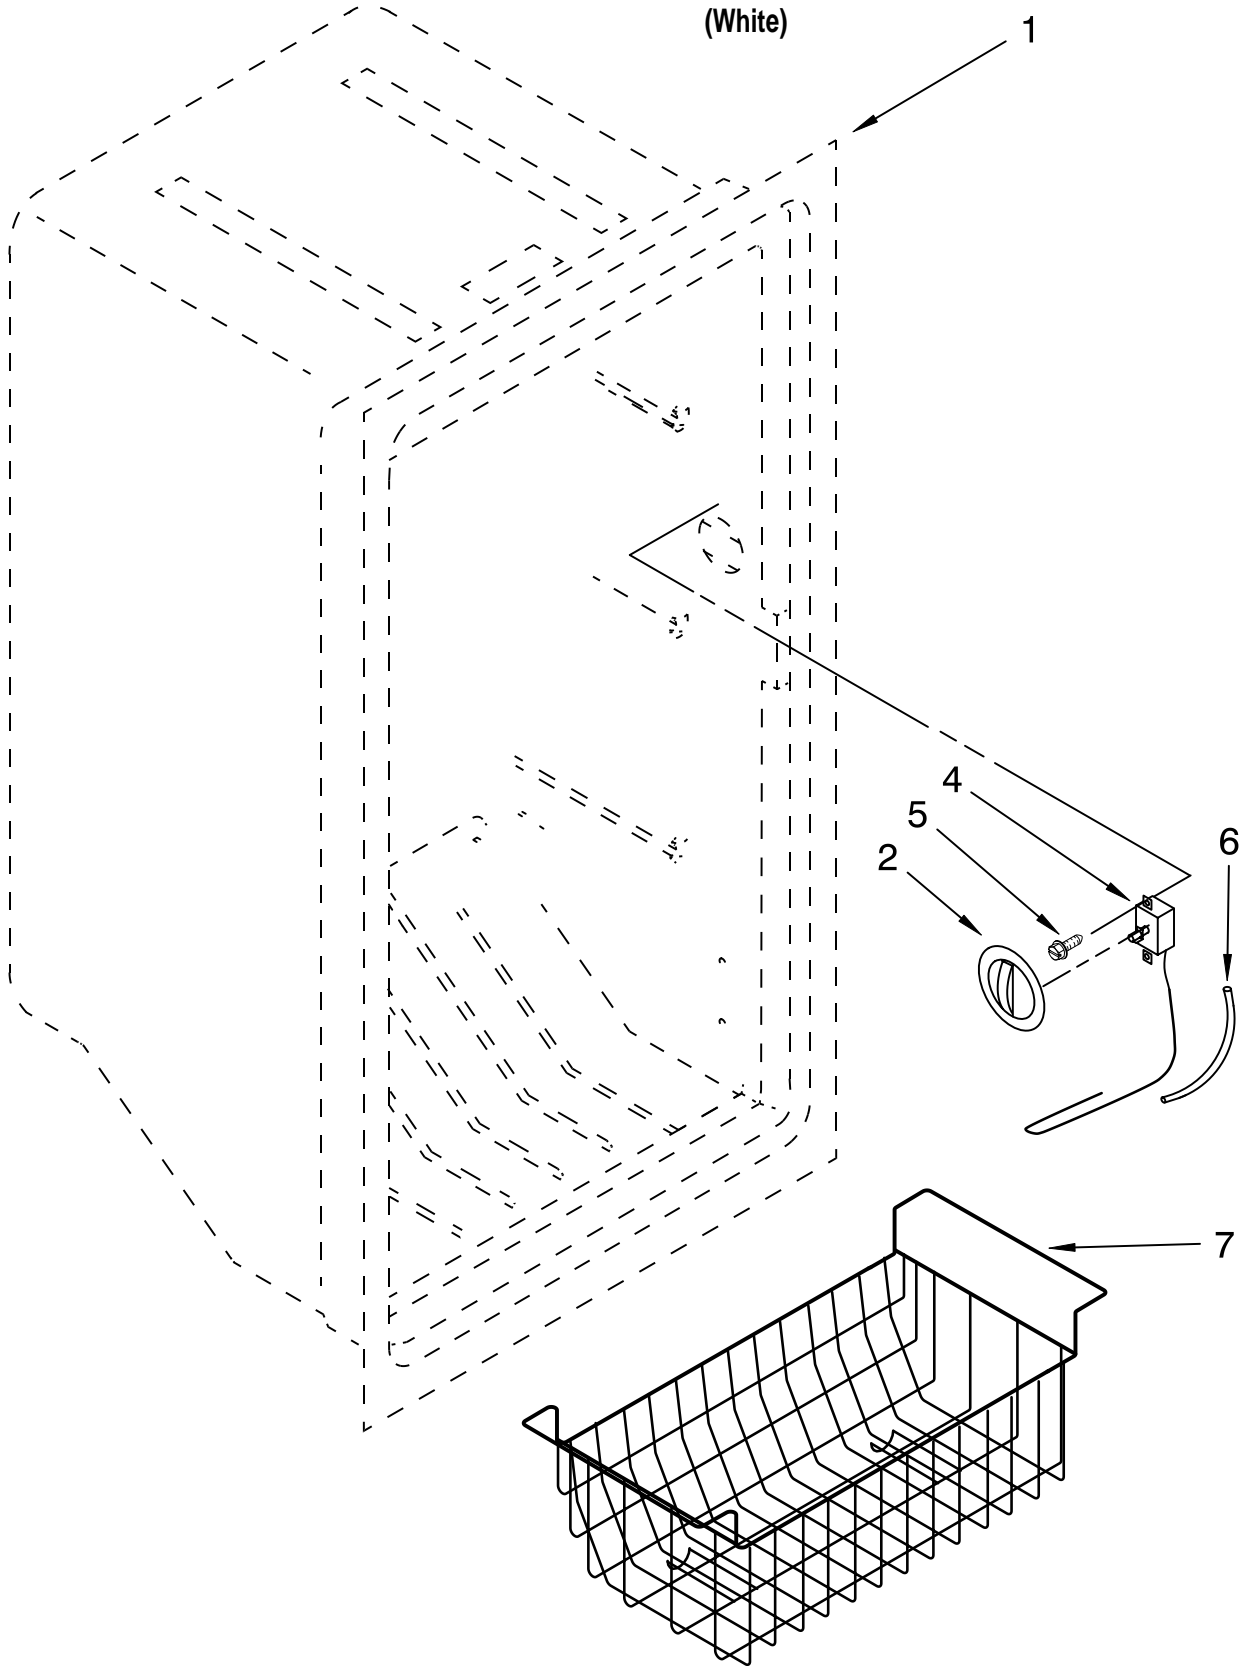

LINER PARTS

For Model: EV161FZRQ02

(White)

FOR ORDERING INFORMATION REFER TO PARTS PRICE LIST

LINER PARTS

For Model: EV161FZRQ02

(White)

Illus. No.	Part No.	DESCRIPTION
1		Liner (Not A Serviceable Part)
2	8210348	Knob, Control
4	8210395	Thermostat
5	4357042	Screw
6	8210246	Tubing, Thermostat
7	4390621	Basket

FOR ORDERING INFORMATION REFER TO PARTS PRICE LIST