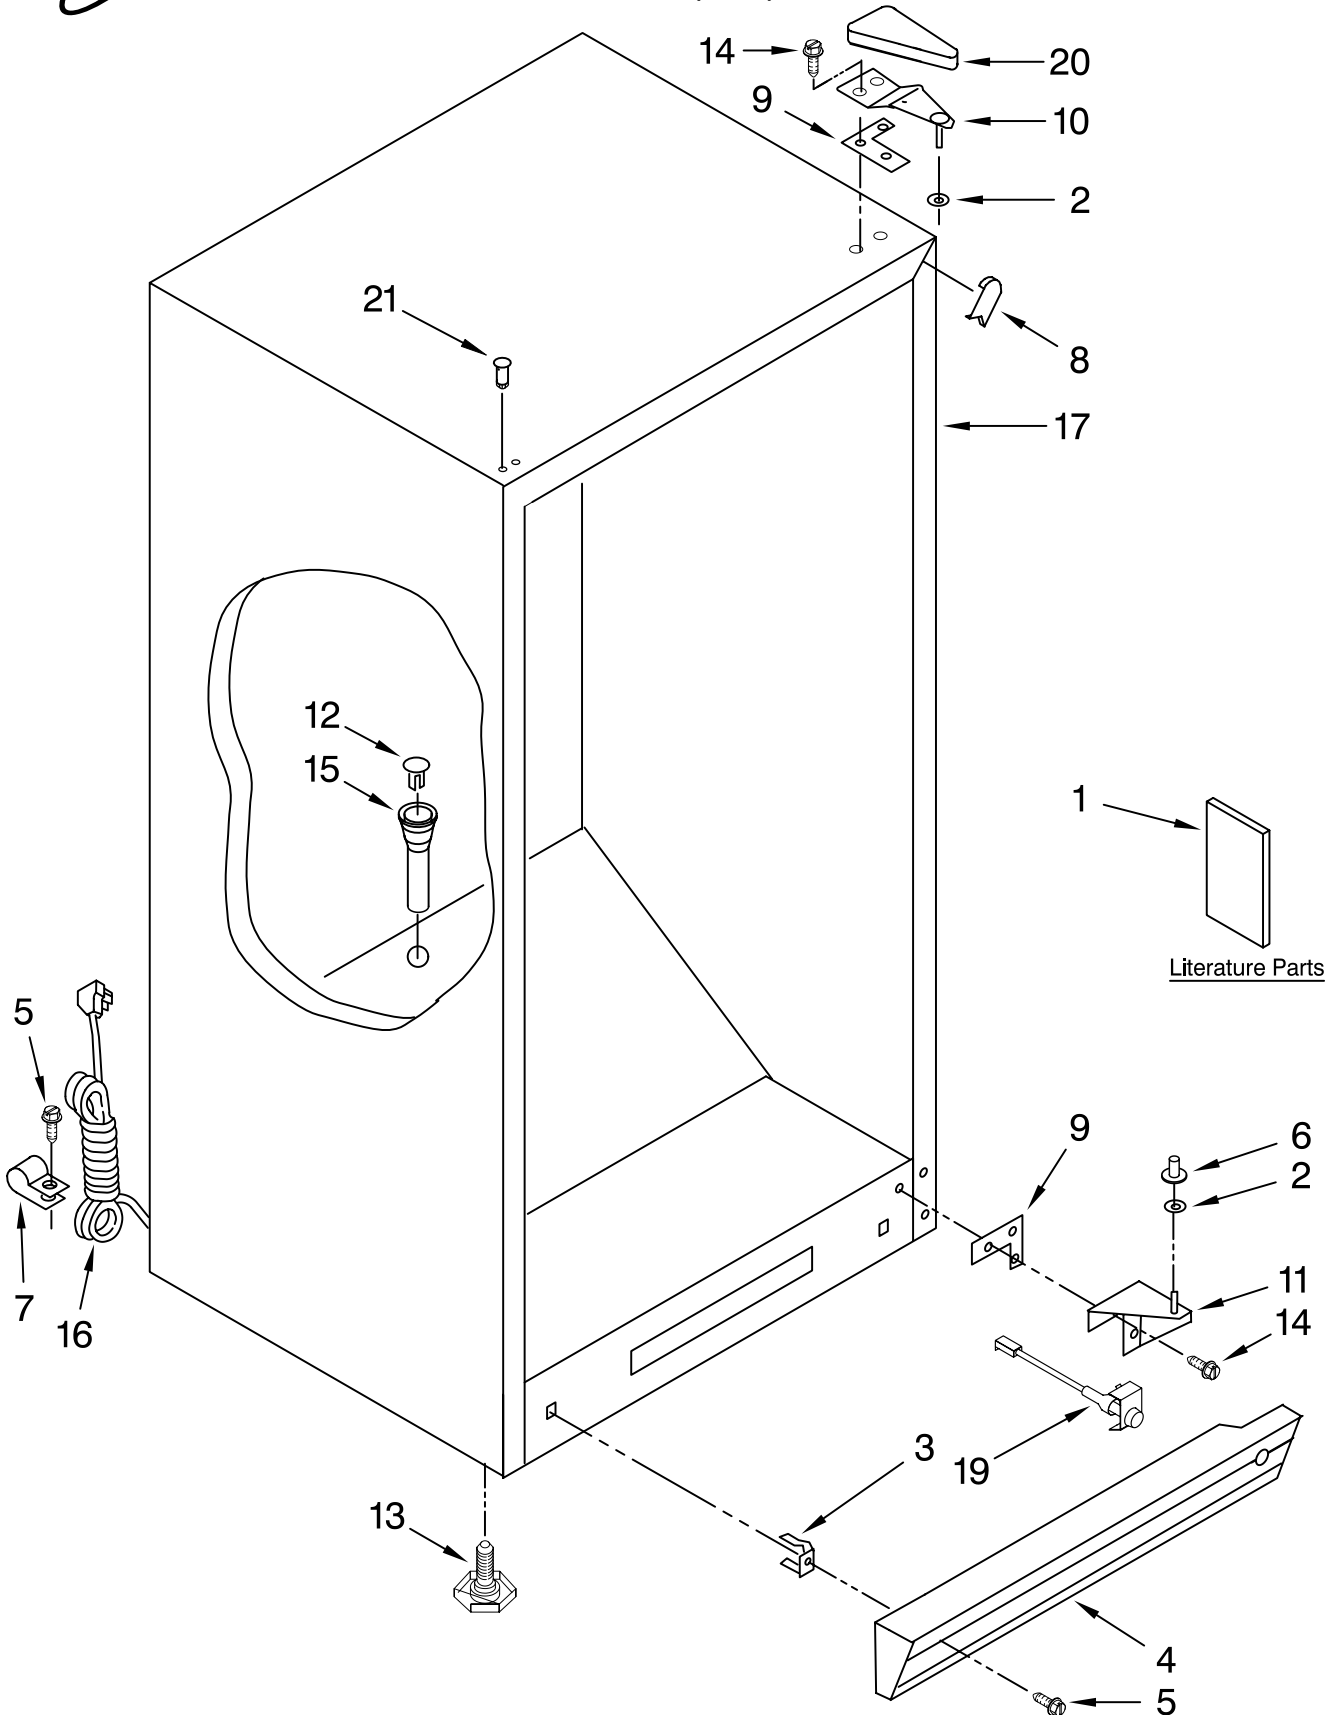

CABINET PARTS

For Model: EV161FZRQ02

(White)

VERTICAL FREEZER

FOR ORDERING INFORMATION REFER TO PARTS PRICE LIST

CABINET PARTS

For Model: EV161FZRQ02

(White)

Illus. No.	Part No.	DESCRIPTION
1		Literature Parts
	8210432	Owners Manual
	W10189193	Energy Label/Tag
2	4390520	Washer, Door Spacer
3	4356803	Clip, Grille
4	8210293	Grille
5	4357139	Screw
6	4390659	Bushing, Hinge
7	4356643	Clamp, Tube
8	8210227	Corner Filler (2)
9	4390489	Shim, Bottom
10	8210222	Hinge, Top
11	8210238	Hinge, Bottom
12	4357019	Drain Plug
13	4390866	Leg, Leveler
14	4356830	Screw
15	4357269	Grommet, Drain
16	8210375	Cord, Power
17		Cabinet (Not A Serviceable Part)
19	4390905	Power Light Assembly
20	4357279	Cover, Hinge
21	4390596	Plug, Hole (White)

Illus. No.	Part No.	DESCRIPTION
1		Liner (Not A Serviceable Part)
2	8210348	Knob, Control
4	8210395	Thermostat
5	4357042	Screw
6	8210246	Tubing, Thermostat
7	4390621	Basket

FOR ORDERING INFORMATION REFER TO PARTS PRICE LIST