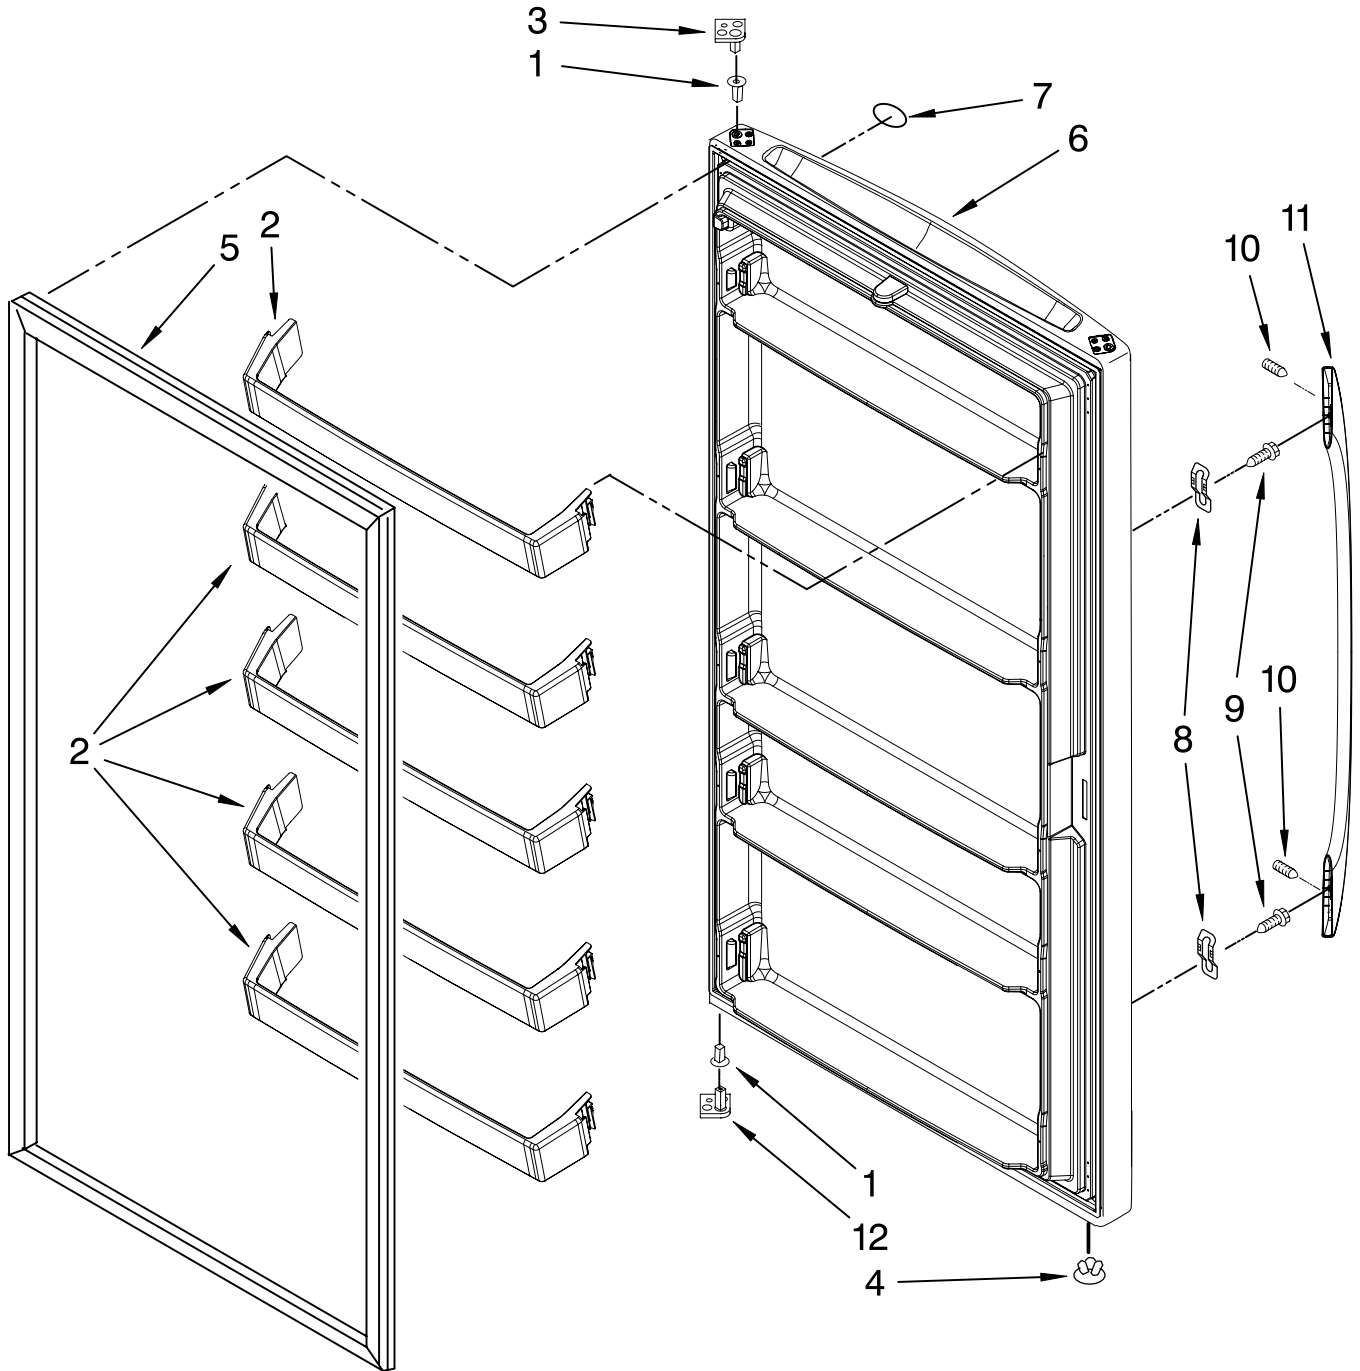

REFRIGERANT CHARGE

6.2 oz.
(R-134A)

FOR ORDERING INFORMATION REFER TO PARTS PRICE LIST

DOOR PARTS

For Model: EV161NZRQ02

(White)

Illus. No.	Part No.	DESCRIPTION
1	4390731	Bushing, Hinge
2	8210385	Rail, Door (5)
3	8210401	Stop, Door (Upper)
4	4357067	Vent Plug

Illus. No.	Part No.	DESCRIPTION
5	8210340	Gasket, Door
6	8210357	Door Assembly (Includes Interior Door Panel)
7	2255121	Nameplate
8	2255411	Clip

Illus. No.	Part No.	DESCRIPTION
9	489491	Screw
10	8533920	Screw
11	2313345W	Handle
12	8210400	Stop, Door (Lower)