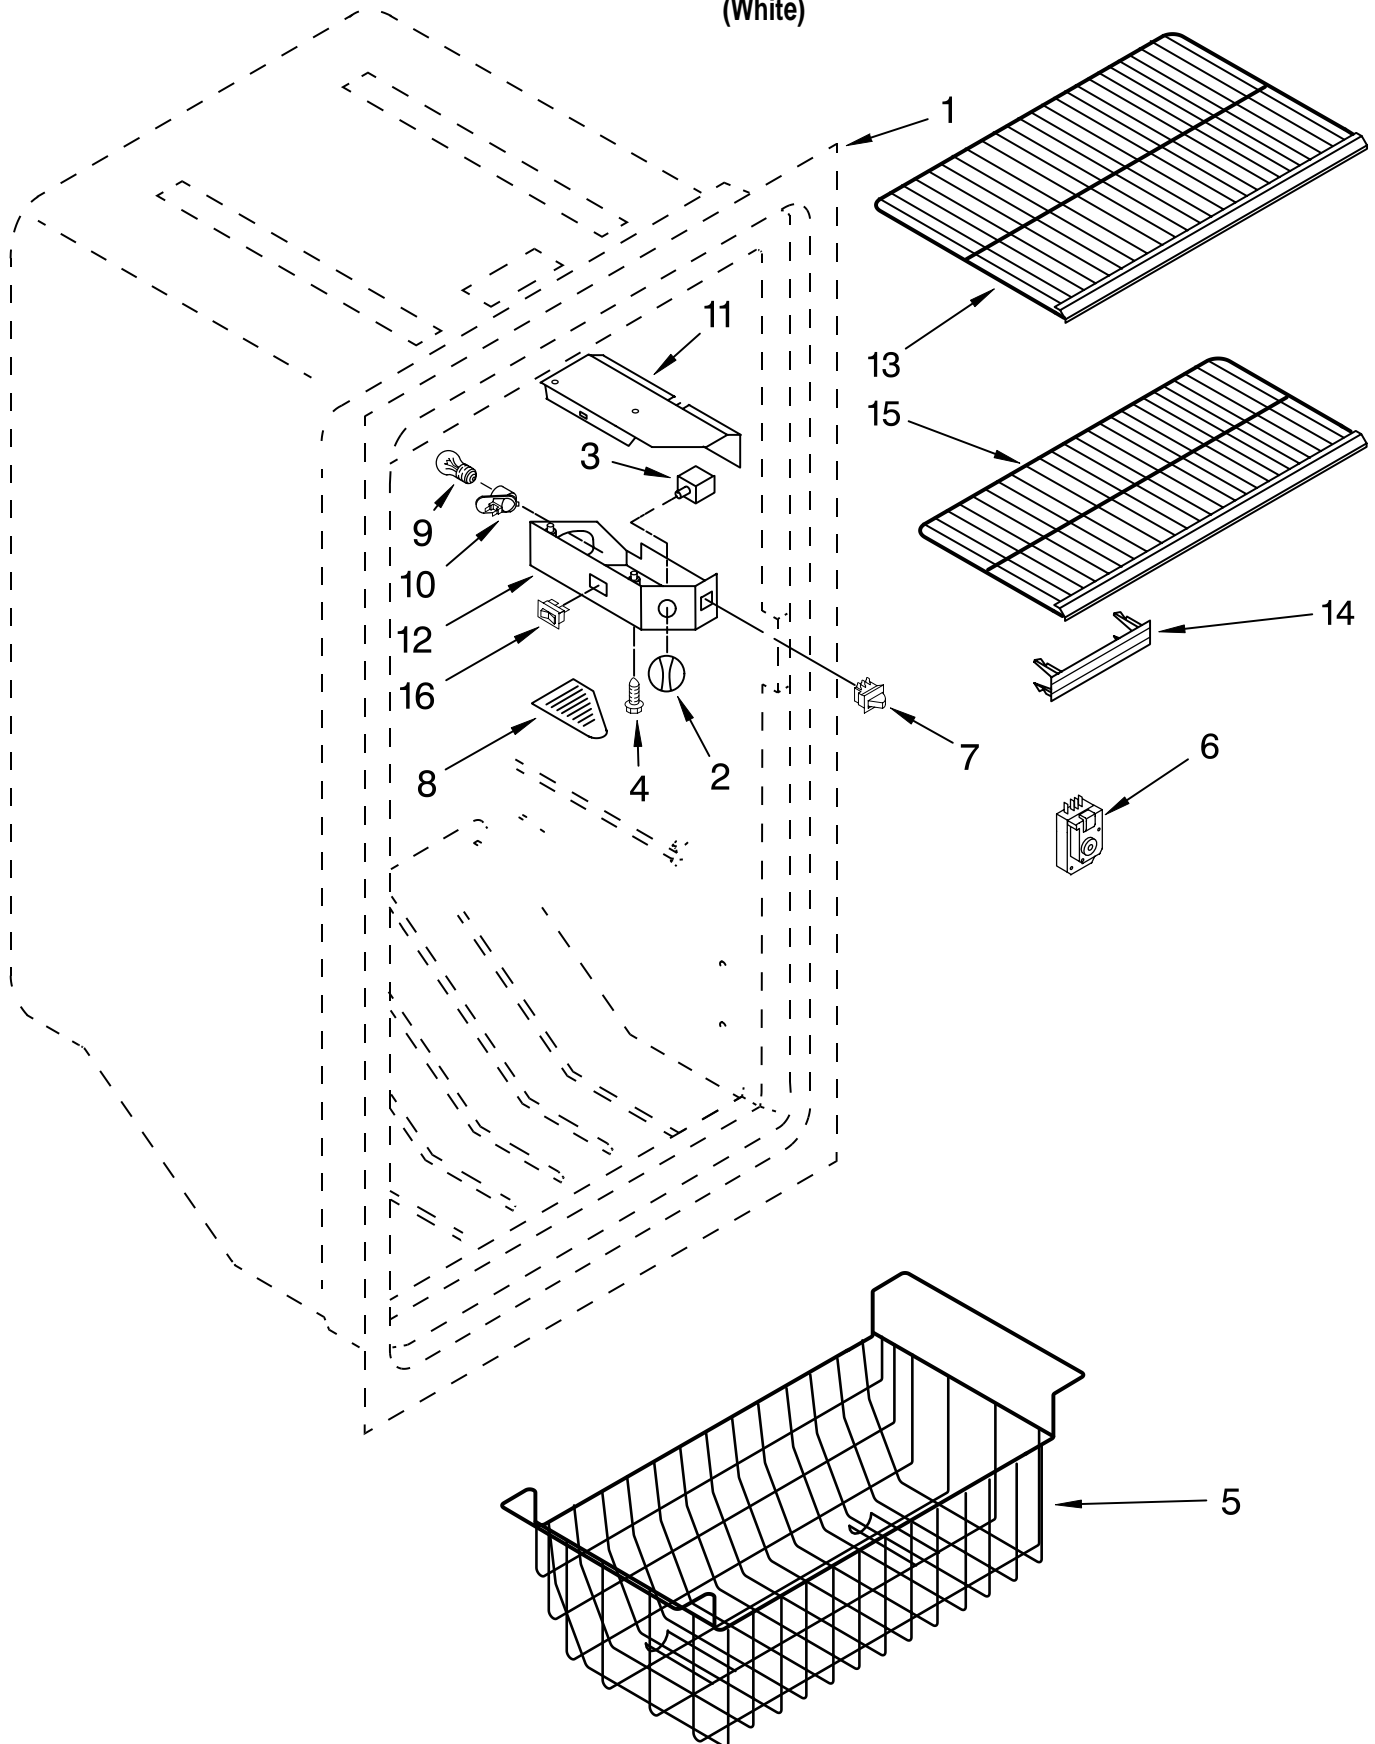

LINER PARTS

For Model: EV161NZRQ02

(White)

FOR ORDERING INFORMATION REFER TO PARTS PRICE LIST

LINER PARTS

For Model: EV161NZRQ02

(White)

Illus. No.	Part No.	DESCRIPTION
1		Liner (Not A Serviceable Part)
2	8210348	Knob, Control
3	8210344	Thermostat
4	4357042	Screw
5	4390621	Basket, Wire
6	4357124	Timer, Defrost
7	4390513	Switch, Light
8	8210349	Lens, Light
9	4390465	Bulb, Light
10	8210350	Socket, Light
11	8210351	Shield, Light
12	8210377	Box, Control
13	8210346	Shelf, Upper Wire
14	4357295	Vent Plug (4)
15	8210347	Shelf, Lower Wire
16	8210370	Switch, Alarm (Illuminated)

FOR ORDERING INFORMATION REFER TO PARTS PRICE LIST