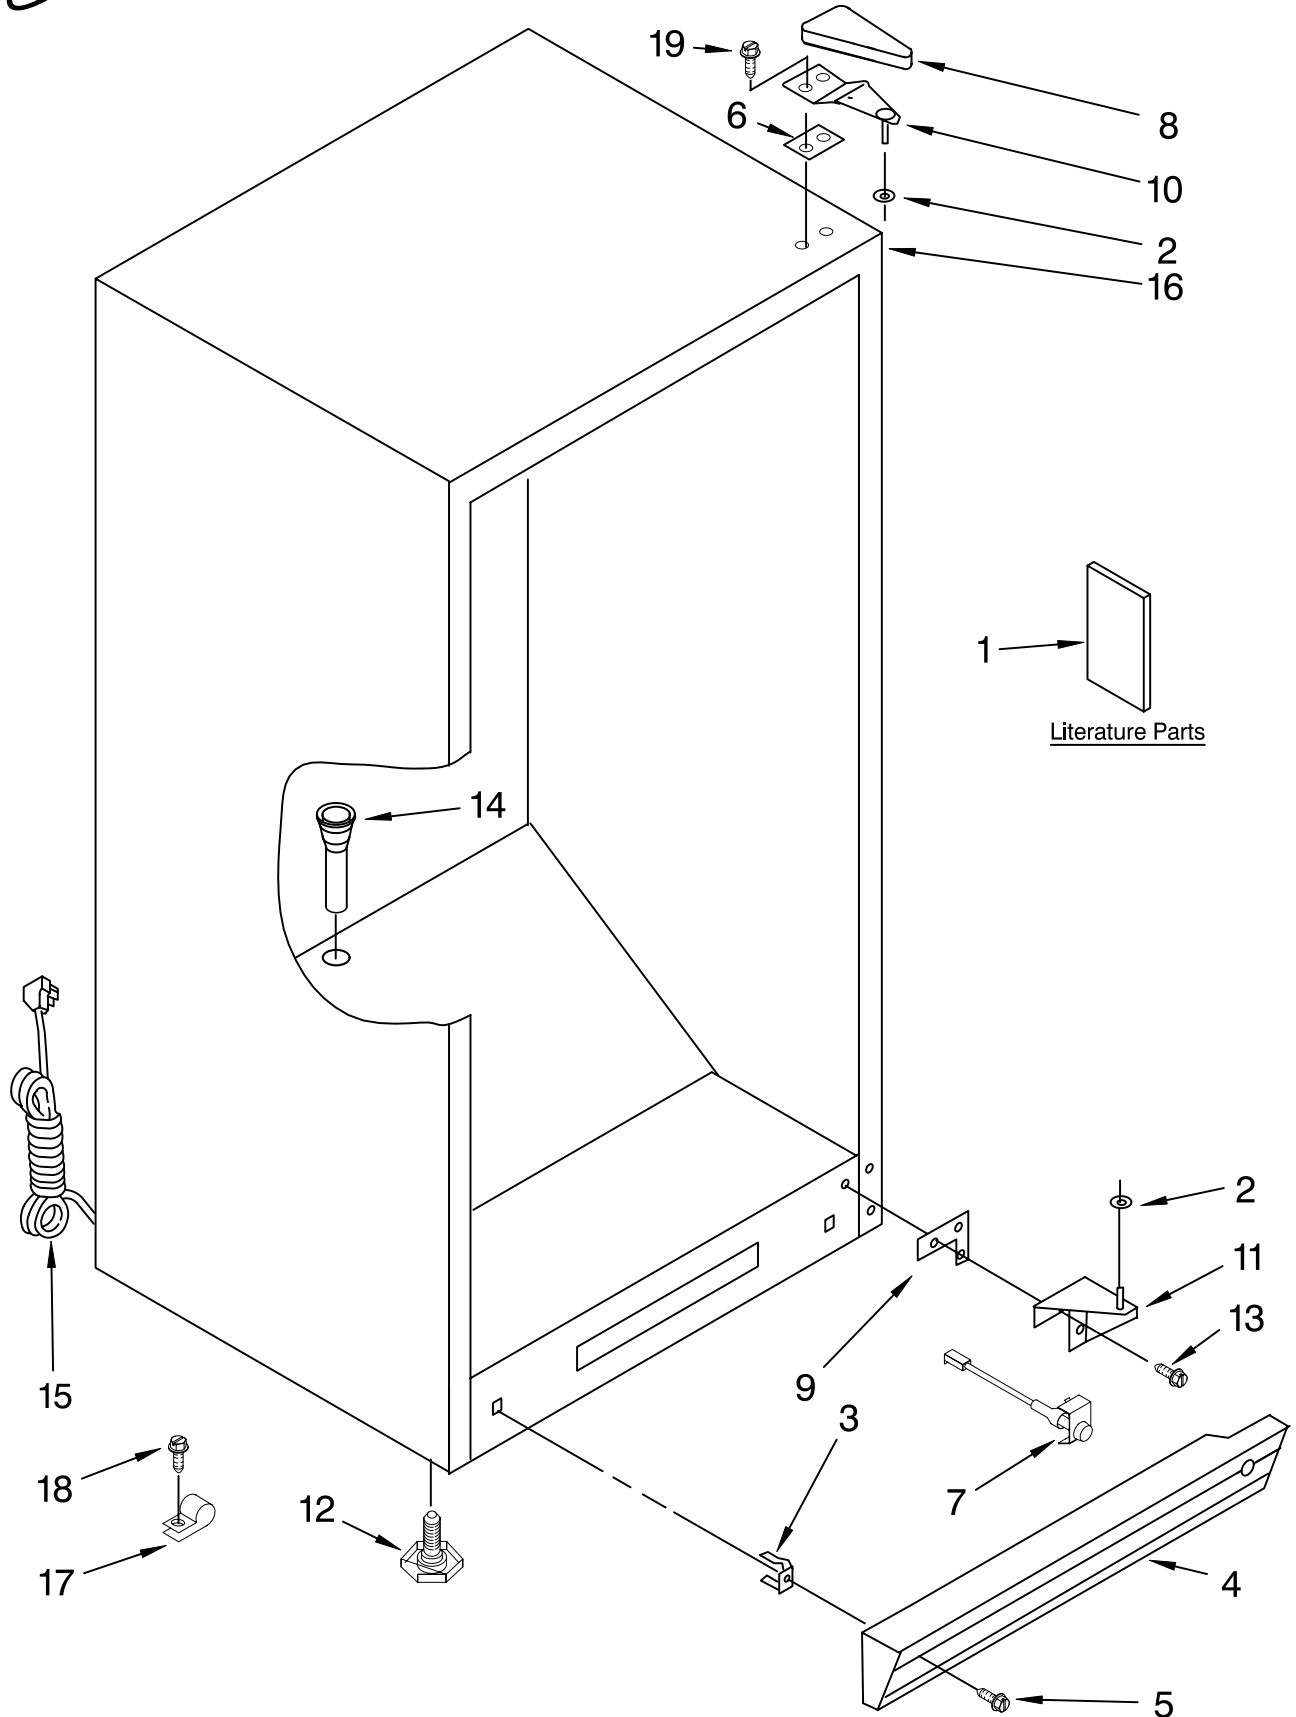

CABINET PARTS

For Model: EV161NZRQ02

(White)

VERTICAL FREEZER

FOR ORDERING INFORMATION REFER TO PARTS PRICE LIST

CABINET PARTS

For Model: EV161NZRQ02

(White)

Illus. No.	Part No.	DESCRIPTION
1		Literature Parts
	8210432	Owners Manual
	8210429	Energy Label/Tag
2	4390520	Washer, Door Spacer
3	4356803	Clip, Grille
4	8210293	Grille
5	4357243	Screw
6	4390489	Shim, Hinge
7	4390905	Power Light Assembly
8	4357279	Cover, Hinge
9	4390489	Shim, Bottom
10	8210222	Hinge, Top
11	8210238	Hinge, Bottom
12	4390866	Leg, Leveler
13	4356830	Screw
14	W10164544	Grommet, Drain
15	8210375	Cord, Power
16		Cabinet (Not A Serviceable Part)
17	4356643	Clamp, Tube
18	4356583	Screw
19	W10204670	Screw

Illus. No.	Part No.	DESCRIPTION
1		Liner (Not A Serviceable Part)
2	8210348	Knob, Control
3	8210344	Thermostat
4	4357042	Screw
5	4390621	Basket, Wire
6	4357124	Timer, Defrost
7	4390513	Switch, Light
8	8210349	Lens, Light
9	4390465	Bulb, Light
10	8210350	Socket, Light
11	8210351	Shield, Light
12	8210377	Box, Control
13	8210346	Shelf, Upper Wire
14	4357295	Vent Plug (4)
15	8210347	Shelf, Lower Wire
16	8210370	Switch, Alarm (Illuminated)