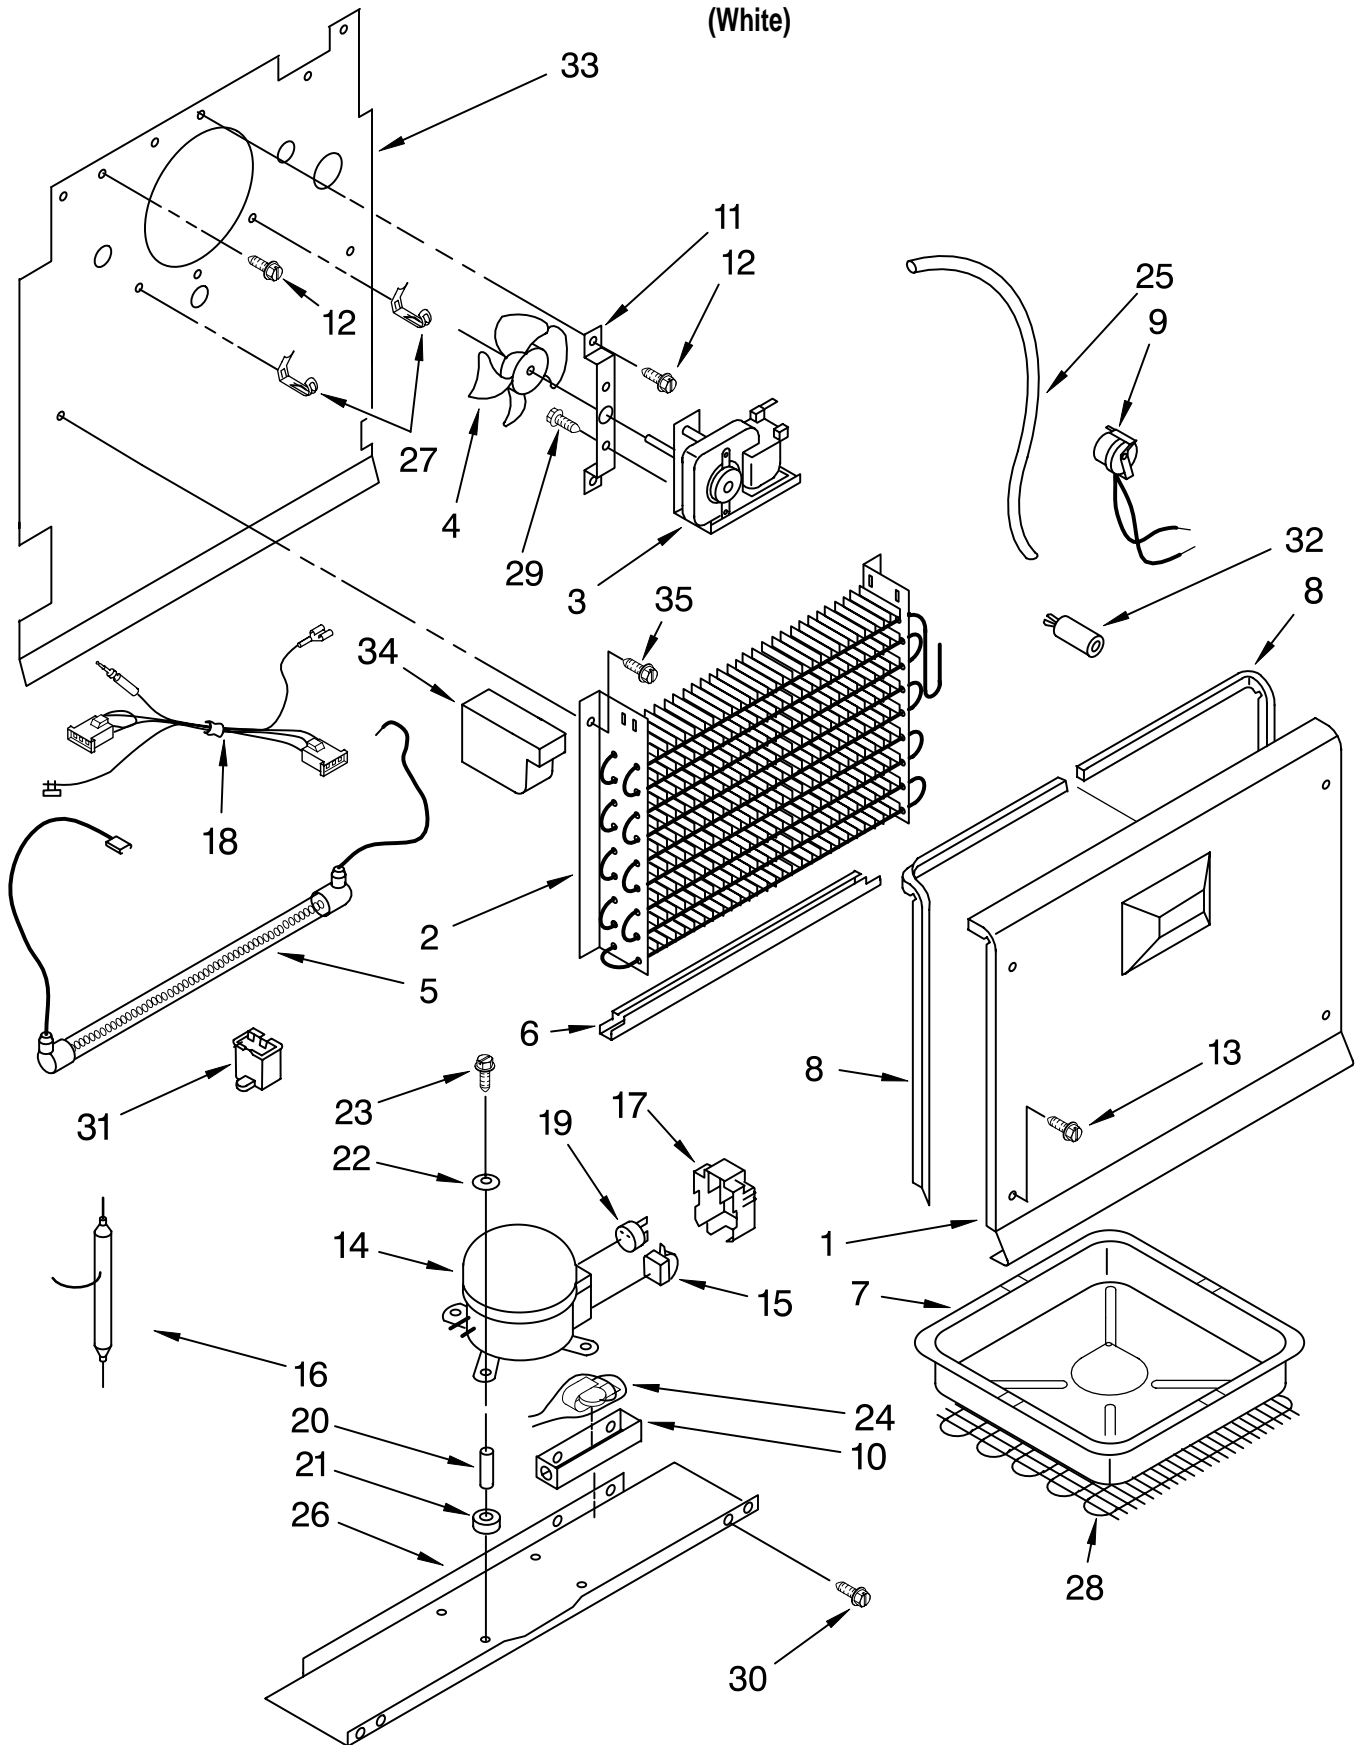

UNIT PARTS

For Model: EV161NZRQ02
(White)

FOR ORDERING INFORMATION REFER TO PARTS PRICE LIST

UNIT PARTS

For Model: EV161NZRQ02
(White)

Illus. No.	Part No.	DESCRIPTION
1	W10189623	Cover, Evaporator
2	4357244	Evaporator
3	4390914	Motor, Fan
4	4390912	Blade, Fan
5	4390913	Heater, Defrost
6	W10164624	Shield, Heater
7	W10164623	Pan, Drain
8		Gasket, Cover Evaporator
	4390663	Right
	4390664	Left
9	8210253	Bi-Metal Defrost
10	4390708	Box, Alarm
11	4357129	Bracket, Motor
12	4356943	Screw, Motor
13	4357110	Screw (4)
14	4390792	Compressor (Includes Items 15,16,17,19 & 21)
15	4356738	Relay
16	4357299	Drier
17	4356777	Cover
18	8210426	Harness, Fan
19	4390896	Overload
20	4356846	Sleeve
21	4356335	Compressor, Grommet
22	4356847	Washer
23	8210220	Bolt, Compressor
24	4390709	Alarm (Buzzer)
25	4357263	Exchanger, Heat
26	4357257	Pan, Compressor
27	4356952	Clip, Thermostat
28	8210248	Condenser
29	4356970	Screw
30	4357277	Screw
31	8210224	Capacitor
32	4357020	Grommet
33	4357123	Plate, Evaporator Mount
34	8210261	Block, Foam
35	4357110	Screw

REFRIGERANT CHARGE

6.2 oz.
(R-134A)

FOR ORDERING INFORMATION REFER TO PARTS PRICE LIST