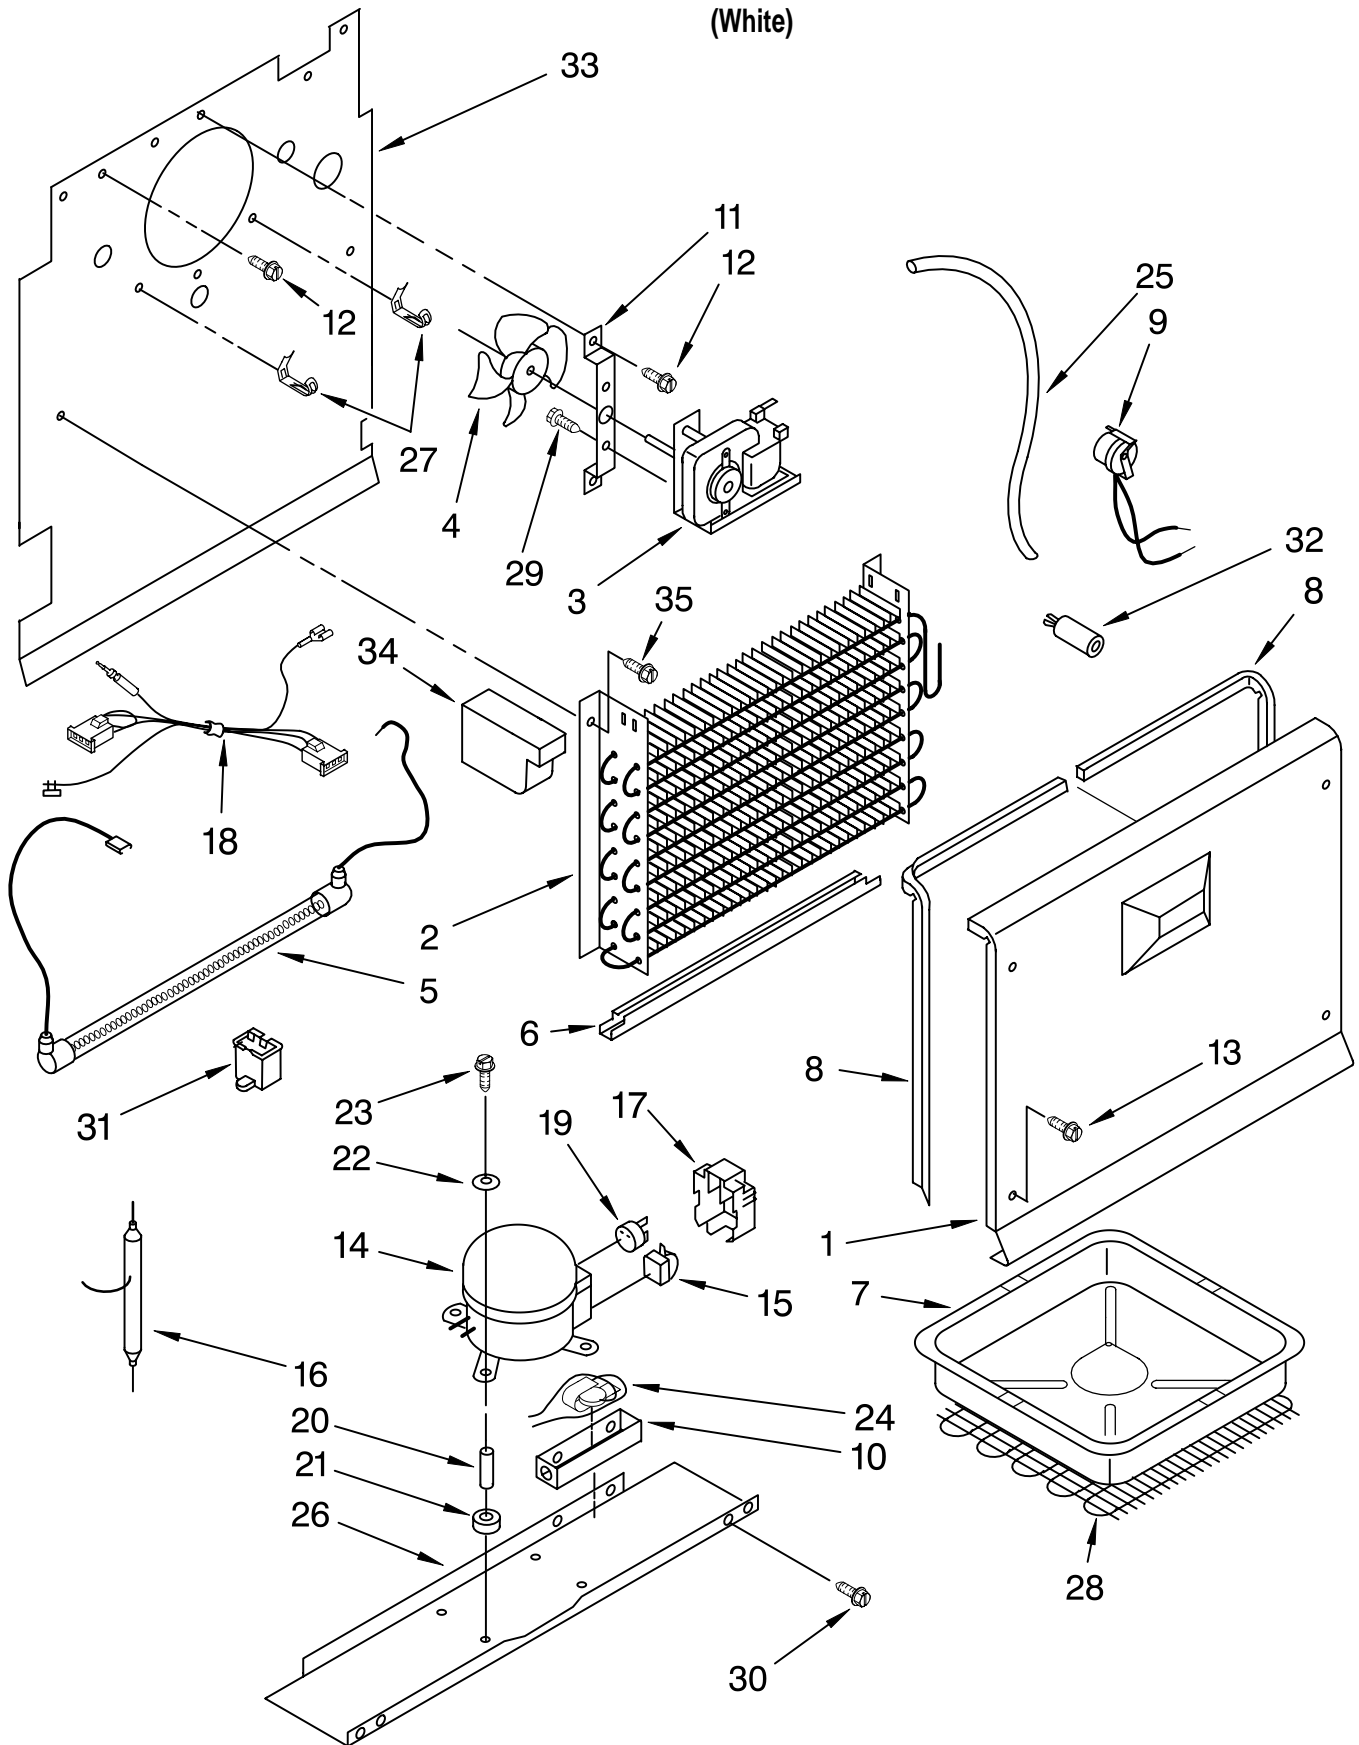

Illus. No.	Part No.	DESCRIPTION
1		Literature Parts
	8210432	Owners Manual
	8210429	Energy Label/Tag
2	4390520	Washer, Door Spacer
3	4356803	Clip, Grille
4	8210293	Grille
5	4357243	Screw
6	4390489	Shim, Hinge
7	4390905	Power Light Assembly
8	4357279	Cover, Hinge
9	4390489	Shim, Bottom
10	8210222	Hinge, Top
11	8210238	Hinge, Bottom
13	4390866	Leg, Leveler
14	4356830	Screw
15	W10164544	Grommet, Drain
16	8210375	Cord, Power
17		Cabinet (Not A Serviceable Part)
18	4356643	Clamp, Tube
19	4356583	Screw

FOR ORDERING INFORMATION REFER TO PARTS PRICE LIST

LINER PARTS

For Model: EV161NZRQ04

(White)

FOR ORDERING INFORMATION REFER TO PARTS PRICE LIST

LINER PARTS

For Model: EV161NZRQ04

(White)

Illus. No.	Part No.	DESCRIPTION
1		Liner (Not A Serviceable Part)
2	8210348	Knob, Control
4	8210344	Thermostat
5	4357042	Screw
6	4356800	Tubing, Thermostat
7	4390621	Basket, Wire
8	4357124	Timer, Defrost
9	4390513	Switch, Light
10	8210349	Lens, Light
11	4390465	Bulb, Light
12	8210350	Socket, Light
13	8210351	Shield, Light
14	8210377	Box, Control
15	8210346	Shelf, Upper Wire
16	4357295	Vent Plug (4)
17	8210347	Shelf, Lower Wire
18	8210370	Switch, Alarm (Illuminated)

FOR ORDERING INFORMATION REFER TO PARTS PRICE LIST

UNIT PARTS

For Model: EV161NZRQ04
(White)

FOR ORDERING INFORMATION REFER TO PARTS PRICE LIST

UNIT PARTS

For Model: EV161NZRQ04
(White)

Illus. No.	Part No.	DESCRIPTION
1	W10189623	Cover, Evaporator
2	4357244	Evaporator
3	4390914	Motor, Fan
4	4390912	Blade, Fan
5	4390913	Heater, Defrost
6	W10164624	Shield, Heater
7	W10164623	Pan, Drain
8		Gasket, Cover Evaporator
	4390663	Right
	4390664	Left
9	8210253	Bi-Metal Defrost
10	4390708	Box, Control
11	4357129	Bracket, Motor
12	4356943	Screw, Motor
13	4357110	Screw (4)