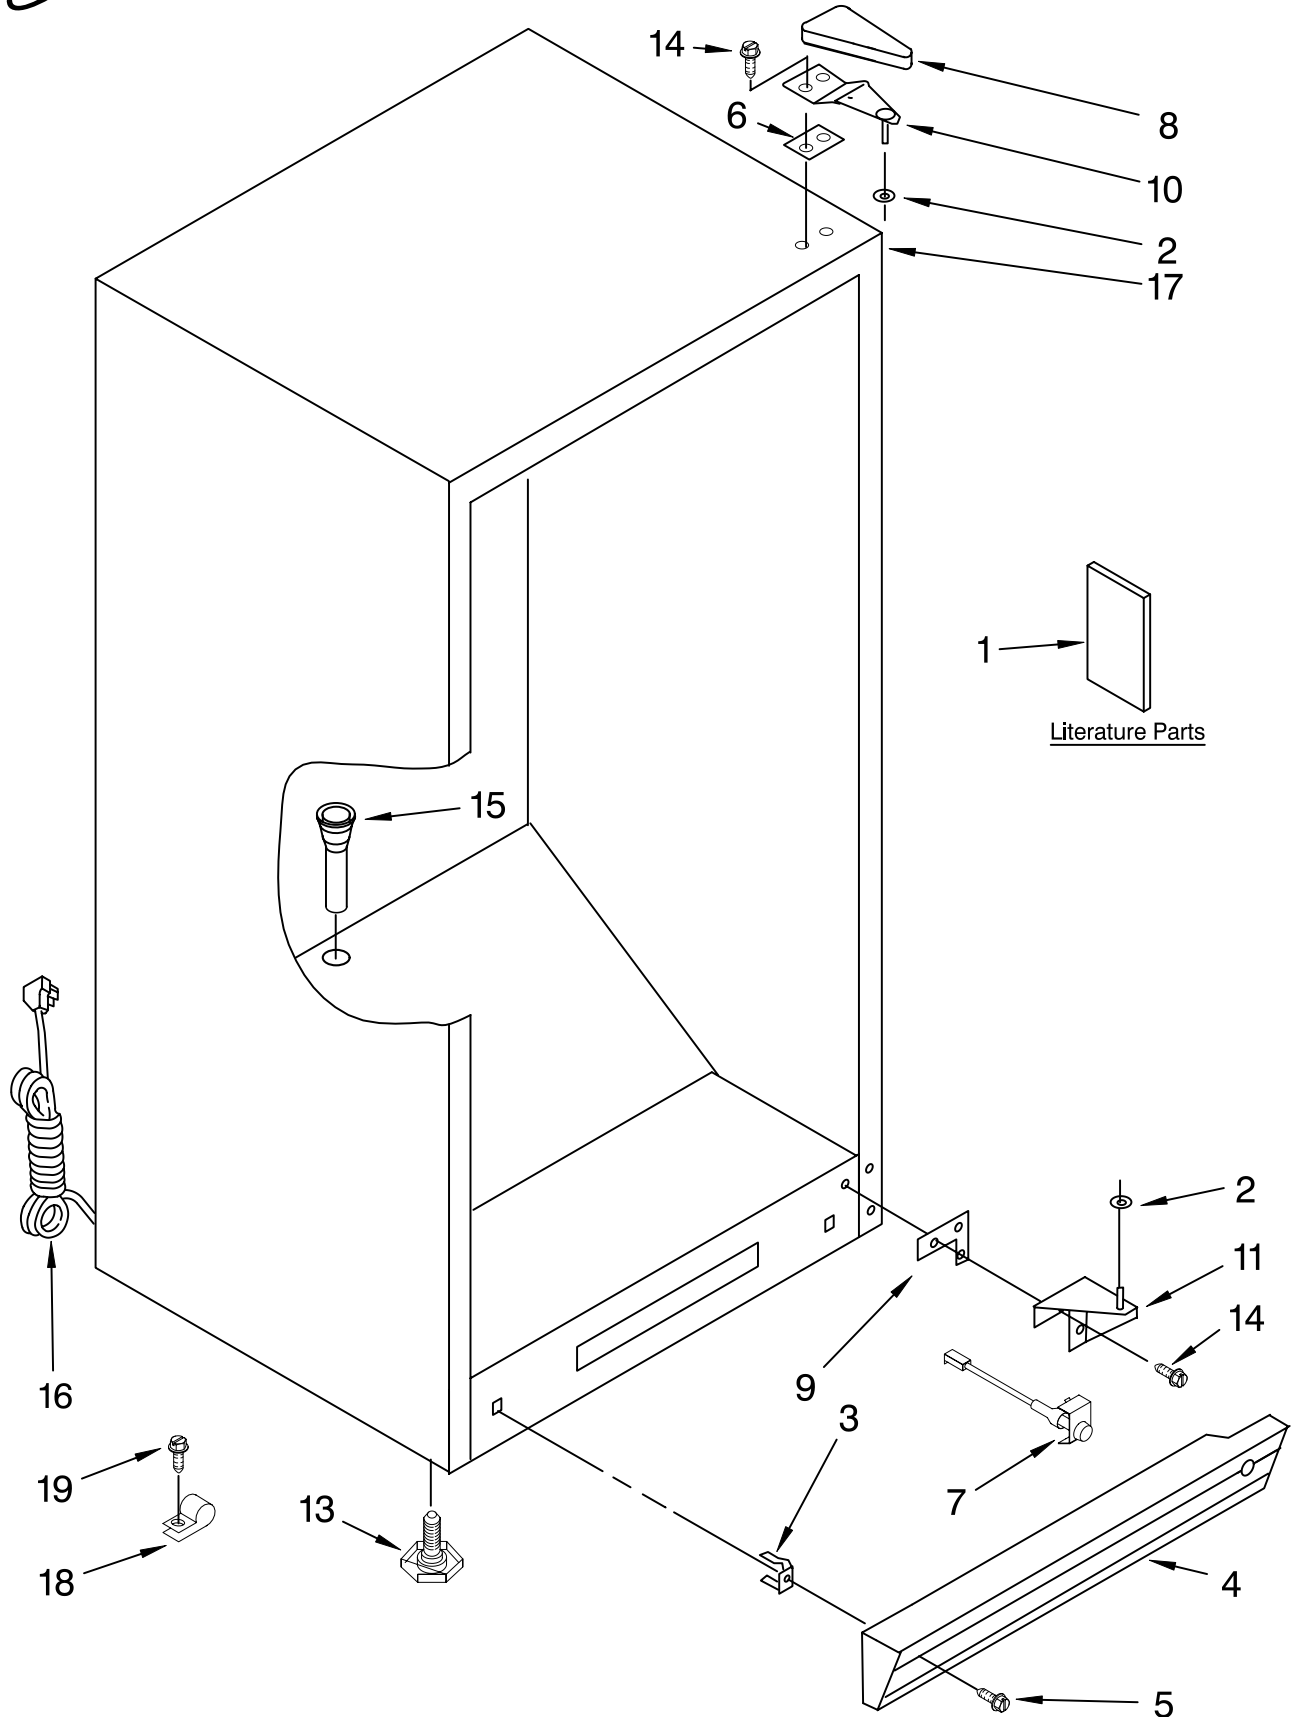

CABINET PARTS

For Model: EV161NZRQ04

(White)

VERTICAL FREEZER

FOR ORDERING INFORMATION REFER TO PARTS PRICE LIST

CABINET PARTS

For Model: EV161NZRQ04

(White)

Illus. No.	Part No.	DESCRIPTION
1		Literature Parts
	8210432	Owners Manual
	8210429	Energy Label/Tag
2	4390520	Washer, Door Spacer
3	4356803	Clip, Grille
4	8210293	Grille
5	4357243	Screw
6	4390489	Shim, Hinge
7	4390905	Power Light Assembly
8	4357279	Cover, Hinge
9	4390489	Shim, Bottom
10	8210222	Hinge, Top
11	8210238	Hinge, Bottom
13	4390866	Leg, Leveler
14	4356830	Screw
15	W10164544	Grommet, Drain
16	8210375	Cord, Power
17		Cabinet (Not A Serviceable Part)
18	4356643	Clamp, Tube
19	4356583	Screw

Illus. No.	Part No.	DESCRIPTION
1		Liner (Not A Serviceable Part)
2	8210348	Knob, Control
4	8210344	Thermostat
5	4357042	Screw
6	4356800	Tubing, Thermostat
7	4390621	Basket, Wire
8	4357124	Timer, Defrost
9	4390513	Switch, Light
10	8210349	Lens, Light
11	4390465	Bulb, Light
12	8210350	Socket, Light
13	8210351	Shield, Light
14	8210377	Box, Control
15	8210346	Shelf, Upper Wire
16	4357295	Vent Plug (4)
17	8210347	Shelf, Lower Wire
18	8210370	Switch, Alarm (Illuminated)