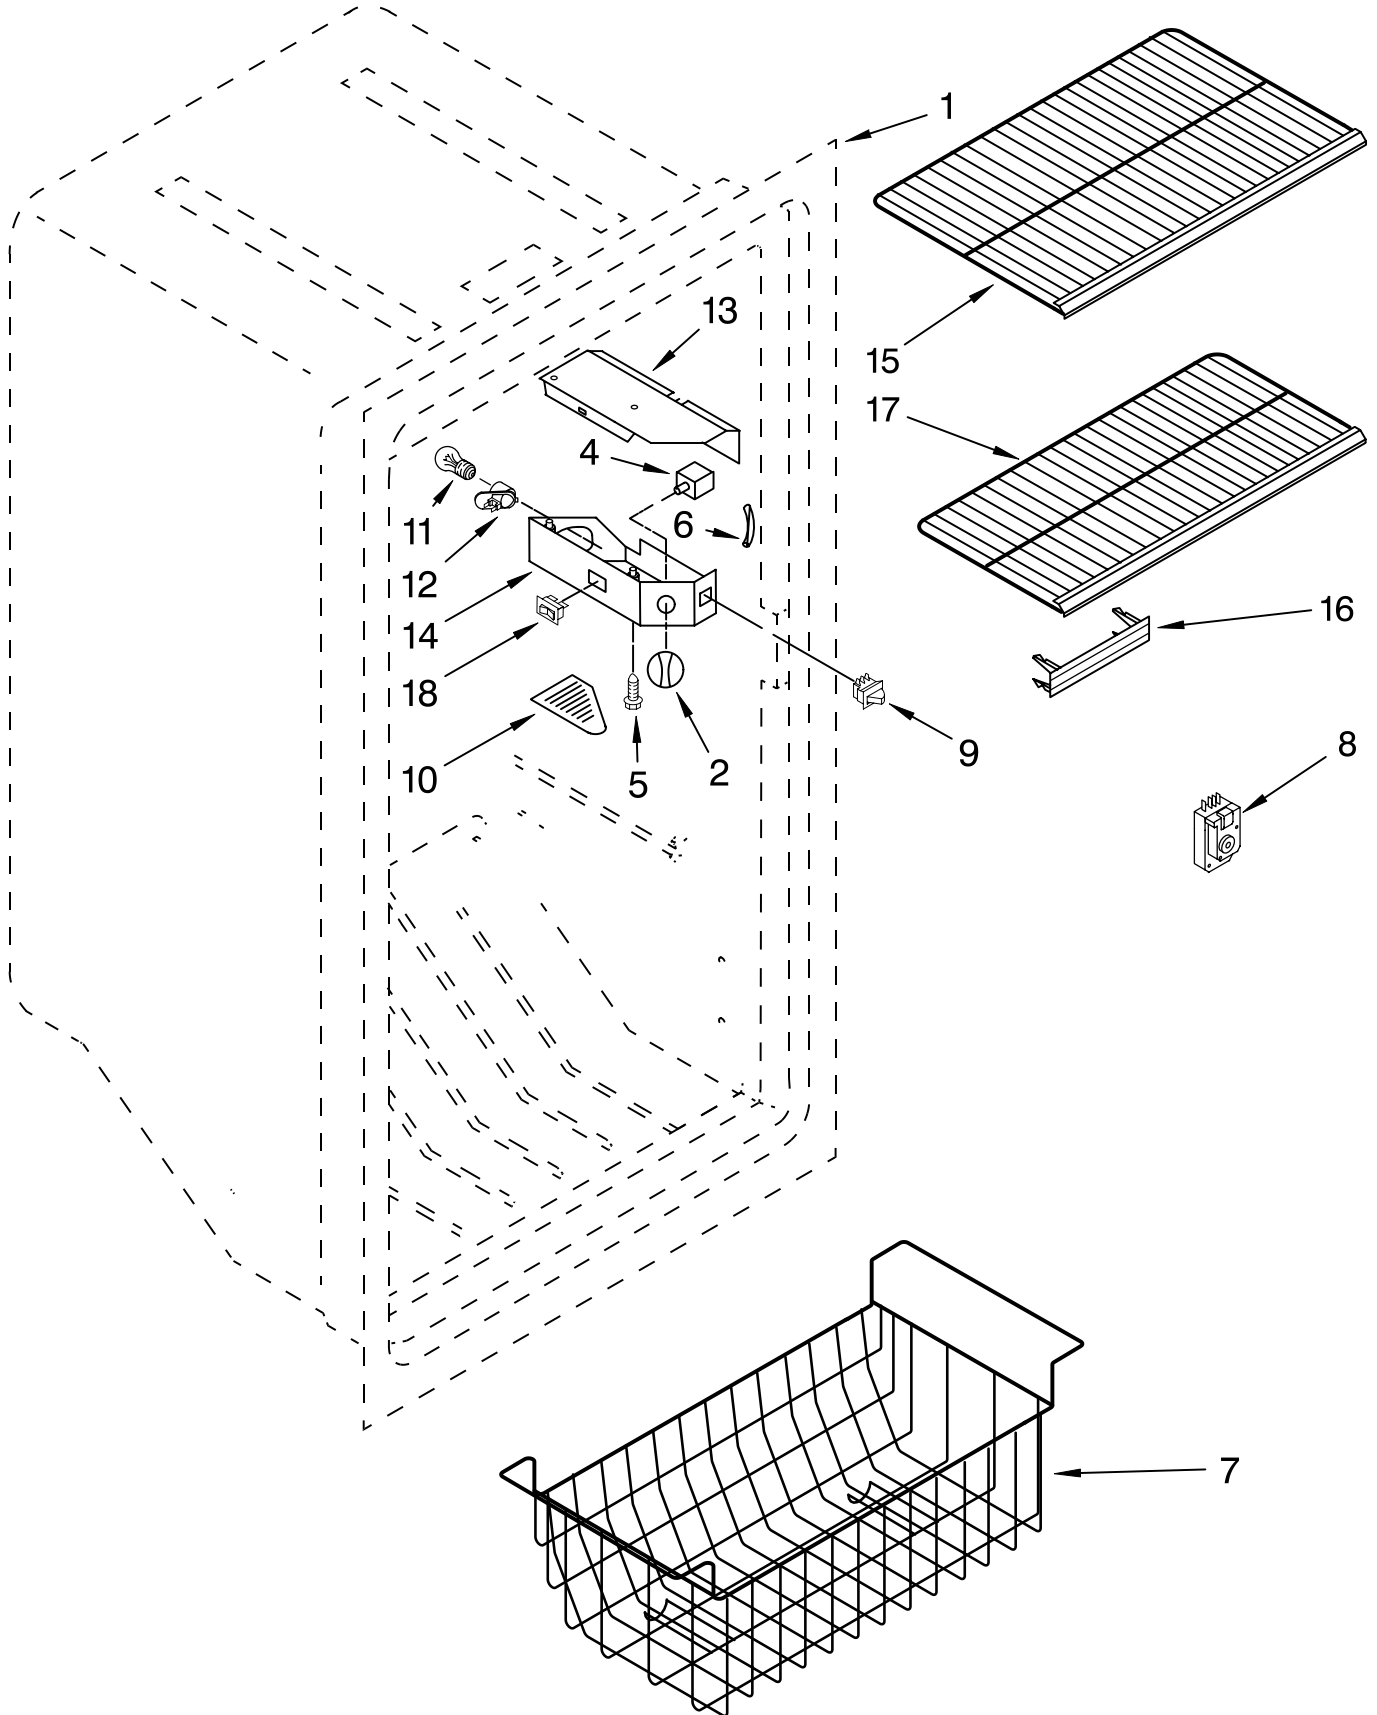

LINER PARTS

For Model: EV161NZRQ04

(White)

FOR ORDERING INFORMATION REFER TO PARTS PRICE LIST

LINER PARTS

For Model: EV161NZRQ04

(White)

Illus. No.	Part No.	DESCRIPTION
1		Liner (Not A Serviceable Part)
2	8210348	Knob, Control
4	8210344	Thermostat
5	4357042	Screw
6	4356800	Tubing, Thermostat
7	4390621	Basket, Wire
8	4357124	Timer, Defrost
9	4390513	Switch, Light
10	8210349	Lens, Light
11	4390465	Bulb, Light
12	8210350	Socket, Light
13	8210351	Shield, Light
14	8210377	Box, Control
15	8210346	Shelf, Upper Wire
16	4357295	Vent Plug (4)
17	8210347	Shelf, Lower Wire
18	8210370	Switch, Alarm (Illuminated)

FOR ORDERING INFORMATION REFER TO PARTS PRICE LIST