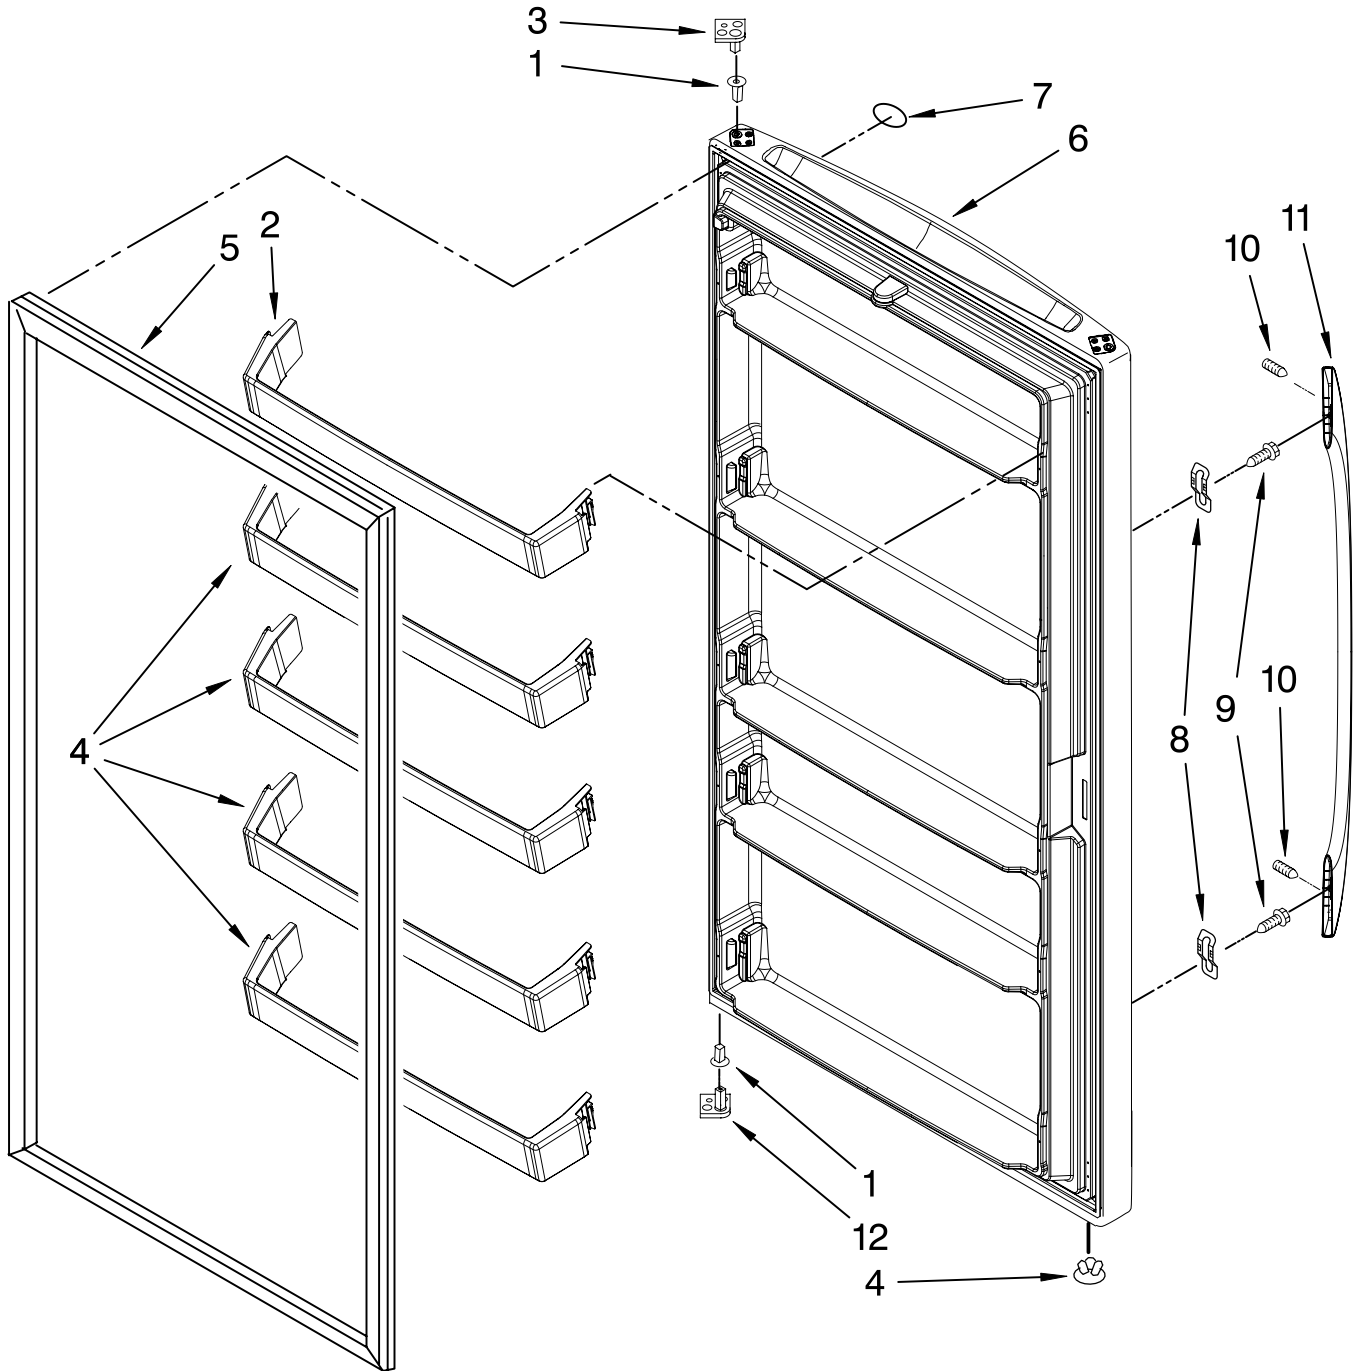

REFRIGERANT CHARGE

6.2 oz.
(R-134A)

FOR ORDERING INFORMATION REFER TO PARTS PRICE LIST

DOOR PARTS

For Model: EV161NZRQ04

(White)

Illus. No.	Part No.	DESCRIPTION
1	4390731	Bushing, Hinge
2	8210385	Rail, Door (5)
3	8210401	Stop, Door (Upper)
4	4357067	Vent Plug

Illus. No.	Part No.	DESCRIPTION
5	8210340	Gasket, Door
6	8210357	Door Assembly (Includes Interior Door Panel)
7	2255121	Nameplate
8	2255411	Clip

Illus. No.	Part No.	DESCRIPTION
9	489491	Screw
10	8533920	Screw
11	2313345W	Handle
12	8210400	Stop, Door (Lower)