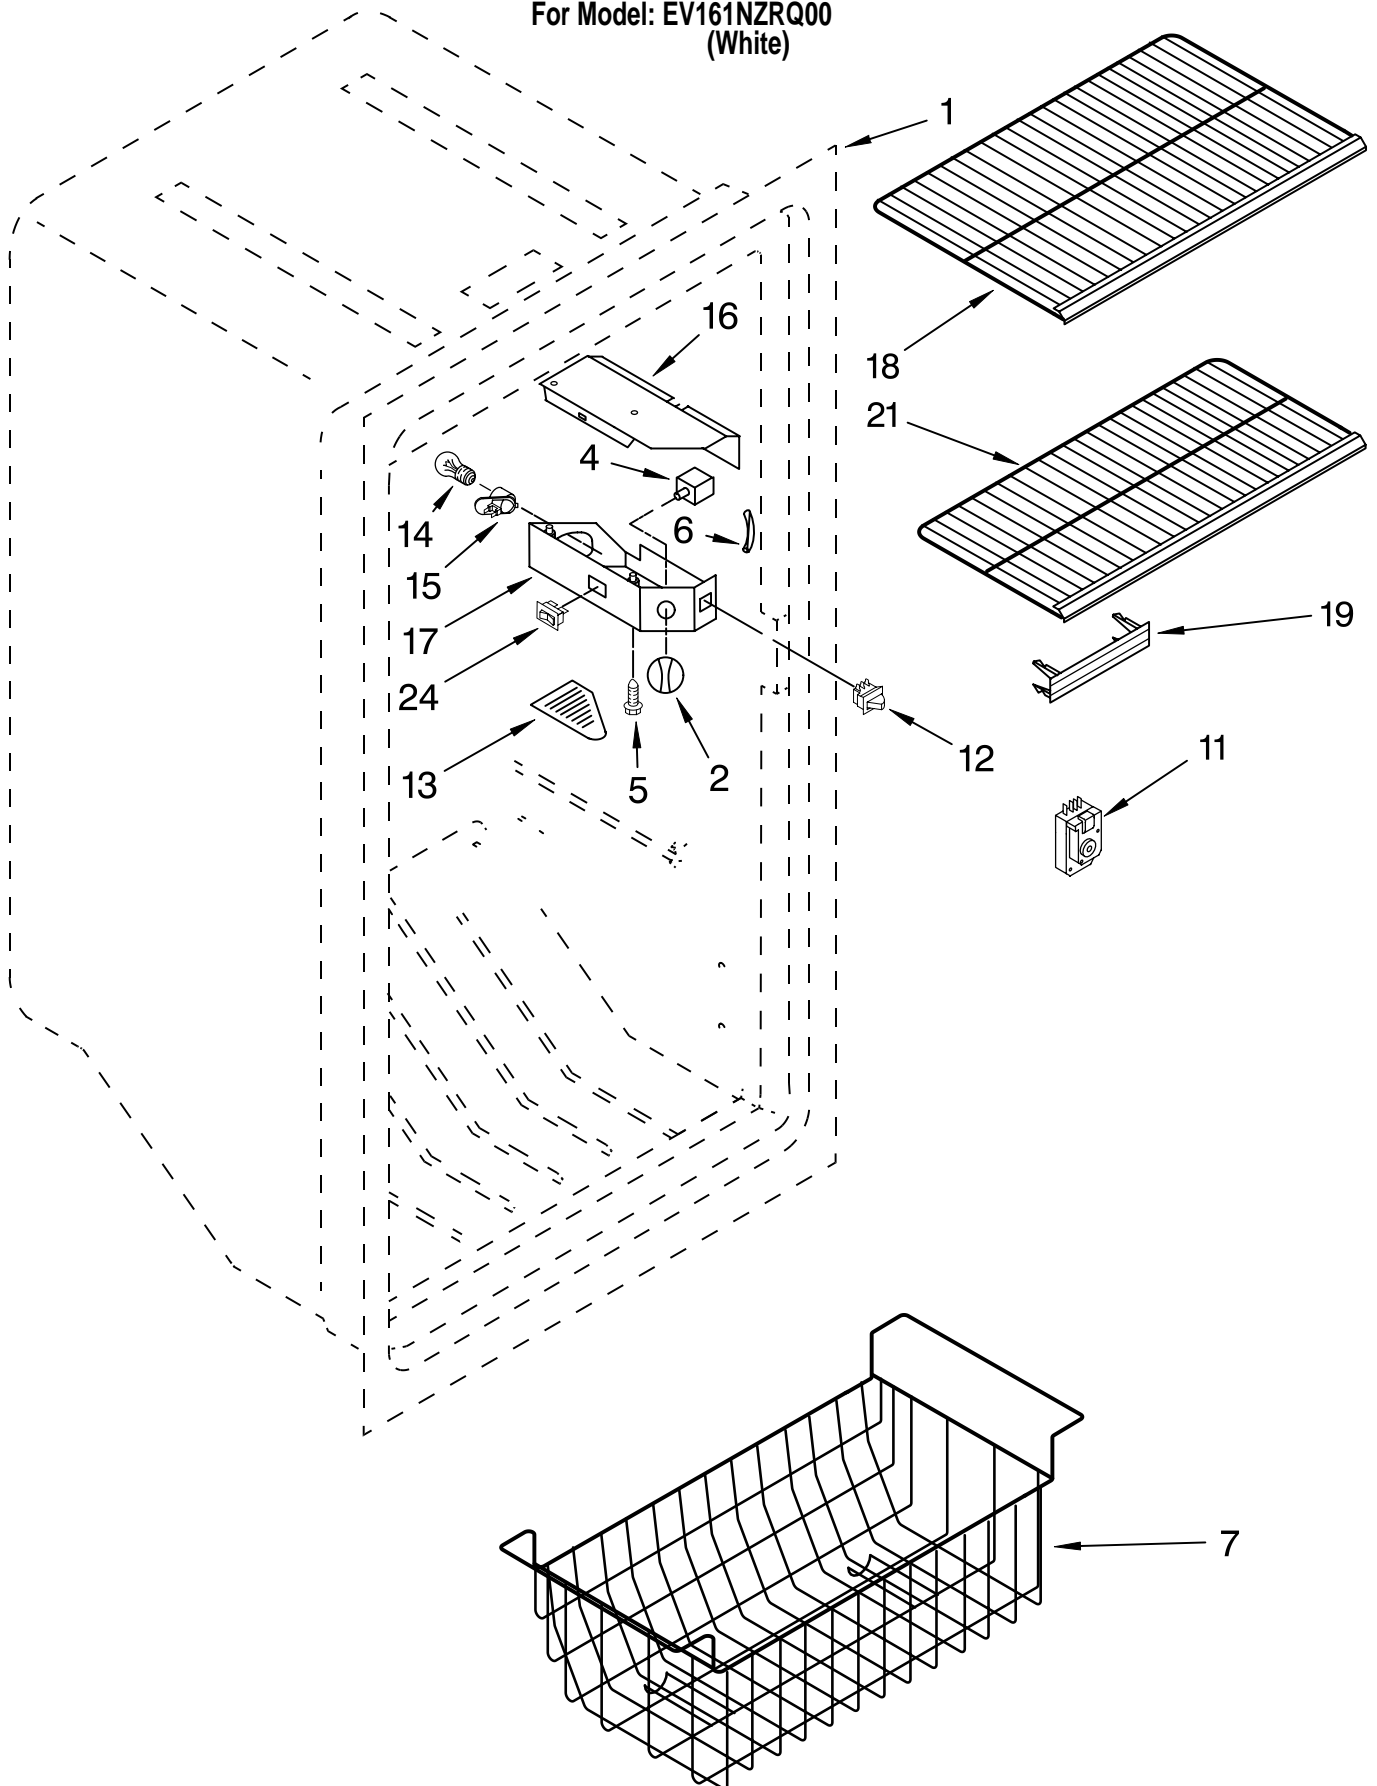

CABINET PARTS

For Model: EV161NZRQ00
(White)

VERTICAL FREEZER

FOR ORDERING INFORMATION REFER TO PARTS PRICE LIST

CABINET PARTS

For Model: EV161NZRQ00
(White)

Illus. No.	Part No.	DESCRIPTION
1		Literature Parts
	8210432	Owners Manual
	8210429	Energy Label/Tag
2	4390520	Washer, Door Spacer
3	4356803	Clip, Grille
4	8210293	Grille
5	4357243	Screw
6	4390489	Shim, Hinge
7	4390905	Power Light Assembly
8	4357279	Cover, Hinge
9	4390489	Shim, Bottom
10	8210222	Hinge, Top
11	8210238	Hinge, Bottom
13	4390866	Leg, Leveler
14	4356830	Screw
15	4357268	Grommet, Drain
16	8210375	Cord, Power
17		Cabinet (Not A Serviceable Part)
18	4356643	Clamp, Tube
19	4356583	Screw

FOR ORDERING INFORMATION REFER TO PARTS PRICE LIST

LINER PARTS

For Model: EV161NZRQ00
(White)

FOR ORDERING INFORMATION REFER TO PARTS PRICE LIST

LINER PARTS

For Model: EV161NZRQ00
(White)

Illus. No.	Part No.	DESCRIPTION
1		Liner (Not A Serviceable Part)
2	8210348	Knob, Control
4	8210344	Thermostat
5	4357042	Screw
6	4356800	Tubing, Thermostat
7	4390621	Basket, Wire
11	4357124	Timer, Defrost
12	4390513	Switch, Light
13	8210349	Lens, Light
14	4390465	Bulb, Light
15	8210350	Socket, Light
16	8210351	Shield, Light
17	8210377	Box, Control
18	8210346	Shelf, Upper Wire
19	4357295	Vent Plug (4)
21	8210347	Shelf, Lower Wire
24	8210370	Switch, Alarm (Illuminated)