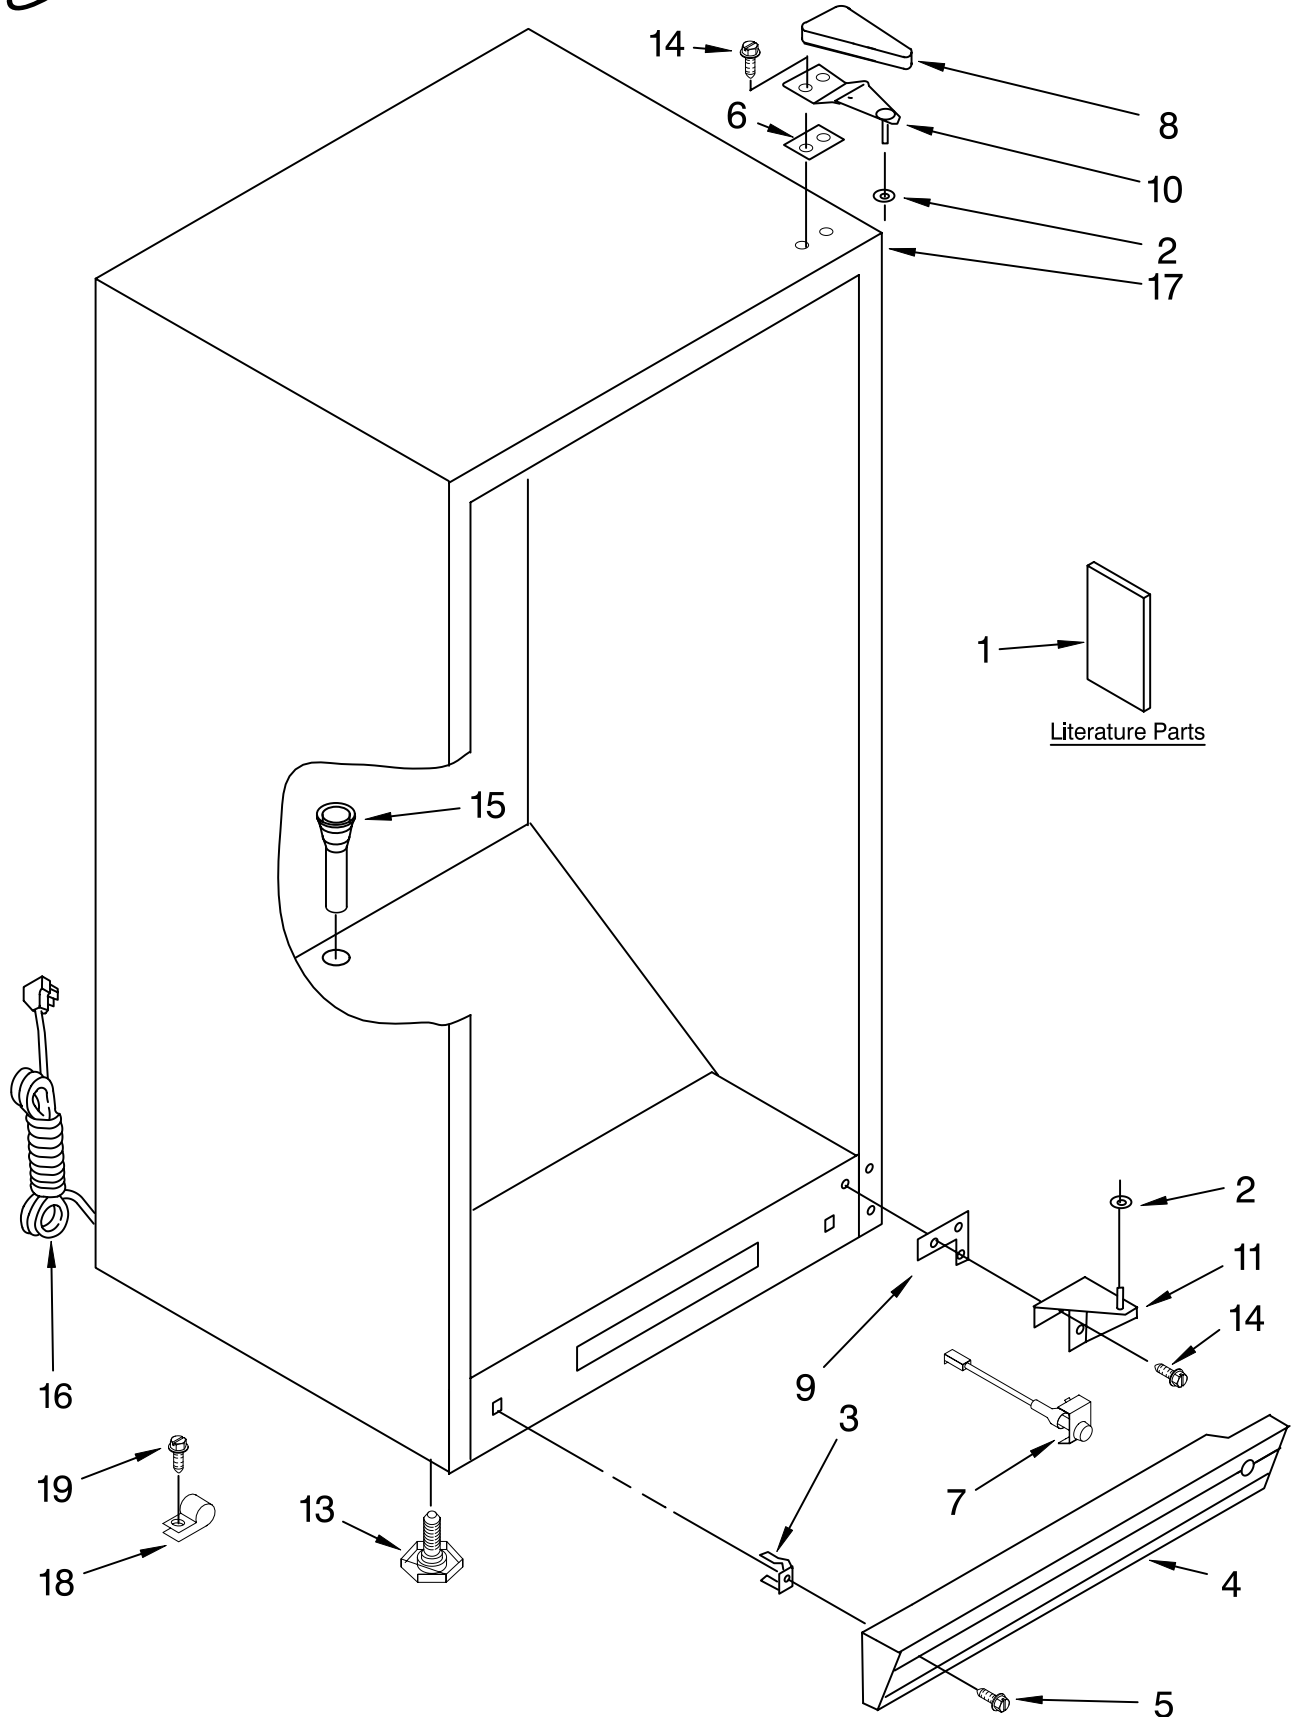

CABINET PARTS

For Model: EV161NZRQ00
(White)

VERTICAL FREEZER

FOR ORDERING INFORMATION REFER TO PARTS PRICE LIST

CABINET PARTS

For Model: EV161NZRQ00
(White)

Illus. No.	Part No.	DESCRIPTION
1		Literature Parts
	8210432	Owners Manual
	8210429	Energy Label/Tag
2	4390520	Washer, Door Spacer
3	4356803	Clip, Grille
4	8210293	Grille
5	4357243	Screw
6	4390489	Shim, Hinge
7	4390905	Power Light Assembly
8	4357279	Cover, Hinge
9	4390489	Shim, Bottom
10	8210222	Hinge, Top
11	8210238	Hinge, Bottom
13	4390866	Leg, Leveler
14	4356830	Screw
15	4357268	Grommet, Drain
16	8210375	Cord, Power
17		Cabinet (Not A Serviceable Part)
18	4356643	Clamp, Tube
19	4356583	Screw

FOR ORDERING INFORMATION REFER TO PARTS PRICE LIST

LINER PARTS

For Model: EV161NZRQ00
(White)

FOR ORDERING INFORMATION REFER TO PARTS PRICE LIST

LINER PARTS

For Model: EV161NZRQ00
(White)

Illus. No.	Part No.	DESCRIPTION
1		Liner (Not A Serviceable Part)
2	8210348	Knob, Control
4	8210344	Thermostat
5	4357042	Screw
6	4356800	Tubing, Thermostat
7	4390621	Basket, Wire
11	4357124	Timer, Defrost
12	4390513	Switch, Light
13	8210349	Lens, Light
14	4390465	Bulb, Light
15	8210350	Socket, Light
16	8210351	Shield, Light
17	8210377	Box, Control
18	8210346	Shelf, Upper Wire
19	4357295	Vent Plug (4)
21	8210347	Shelf, Lower Wire
24	8210370	Switch, Alarm (Illuminated)