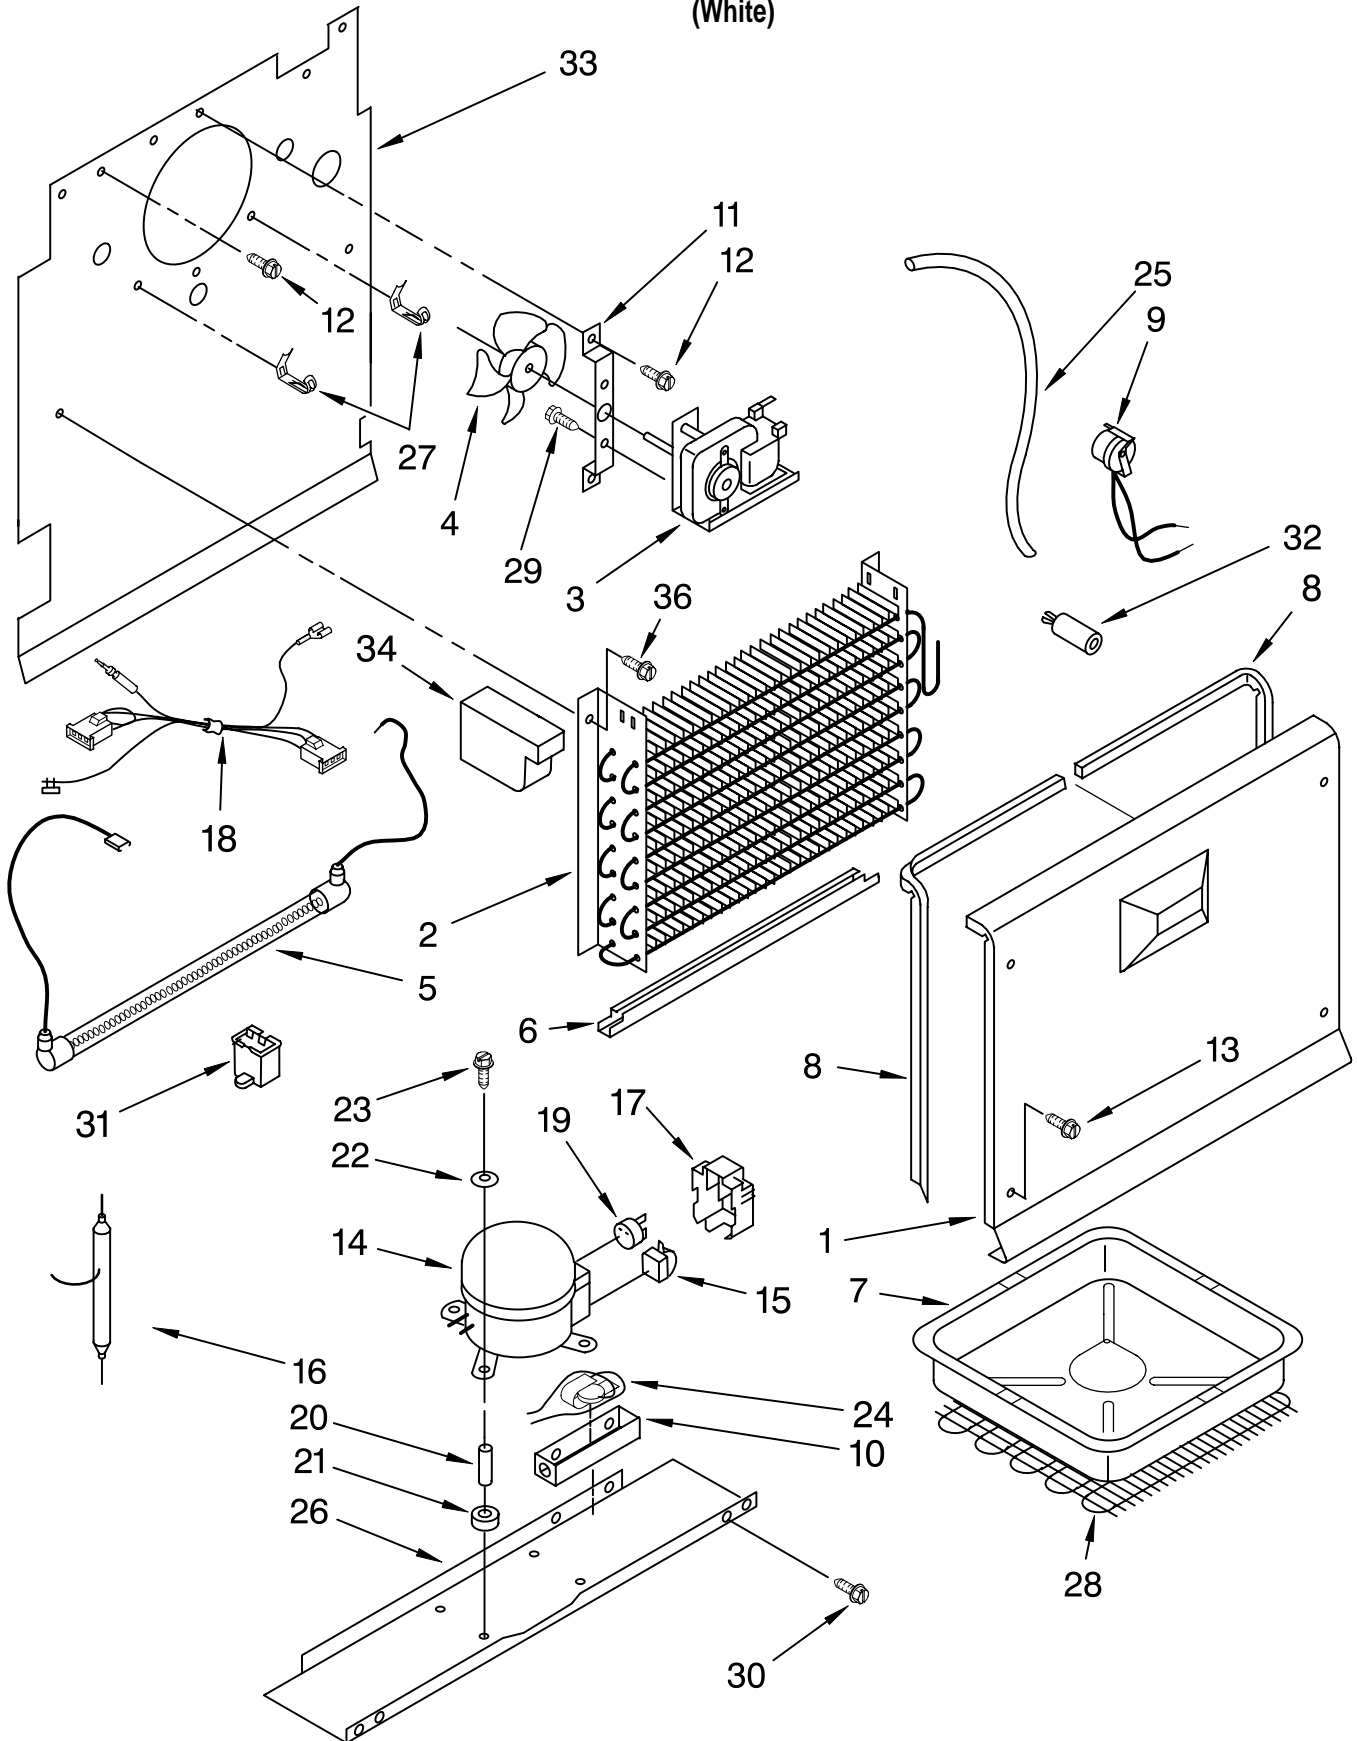

FOR ORDERING INFORMATION REFER TO PARTS PRICE LIST

LINER PARTS

For Model: EV161NZRQ00
(White)

FOR ORDERING INFORMATION REFER TO PARTS PRICE LIST

LINER PARTS

For Model: EV161NZRQ00
(White)

Illus. No.	Part No.	DESCRIPTION
1		Liner (Not A Serviceable Part)
2	8210348	Knob, Control
4	8210344	Thermostat
5	4357042	Screw
6	4356800	Tubing, Thermostat
7	4390621	Basket, Wire
11	4357124	Timer, Defrost
12	4390513	Switch, Light
13	8210349	Lens, Light
14	4390465	Bulb, Light
15	8210350	Socket, Light
16	8210351	Shield, Light
17	8210377	Box, Control
18	8210346	Shelf, Upper Wire
19	4357295	Vent Plug (4)
21	8210347	Shelf, Lower Wire
24	8210370	Switch, Alarm (Illuminated)

FOR ORDERING INFORMATION REFER TO PARTS PRICE LIST

UNIT PARTS

For Model: EV161NZRQ00
(White)

FOR ORDERING INFORMATION REFER TO PARTS PRICE LIST

UNIT PARTS

For Model: EV161NZRQ00
(White)

Illus. No.	Part No.	DESCRIPTION
1	4390662	Cover, Evaporator
2	4357244	Evaporator
3	4390914	Motor, Fan
4	4390912	Blade, Fan
5	4390913	Heater, Defrost
6	4356924	Shield, Heater
7	4390675	Pan, Drain
8		Gasket, Cover Evaporator
	4390663	Right
	4390664	Left
9	8210373	Bi-Metal Defrost
10	4390708	Box, Control
11	4357129	Bracket, Motor
12	4356943	Screw, Motor
13	4357110	Screw (4)
14	4390792	Compressor (Includes Items 15,16,17,19 & 21)
15	4356738	Relay
16	4357299	Drier
17	4356777	Cover
18	8210426	Harness, Fan
19	4390896	Overload
20	4356846	Sleeve
21	4356335	Compressor, Grommet
22	4356847	Washer
23	8210220	Bolt, Compressor
24	4390709	Alarm (Buzzer)
25	4357263	Exchanger, Heat
26	4357257	Pan, Compressor
27	4356952	Clip, Thermostat
28	8210248	Condenser
29	4356970	Screw
30	4357277	Screw
31	8210224	Capacitor
32	4357020	Grommet
33	4357123	Plate, Evaporator Mount
34	8210261	Block, Foam
36	4357110	Screw