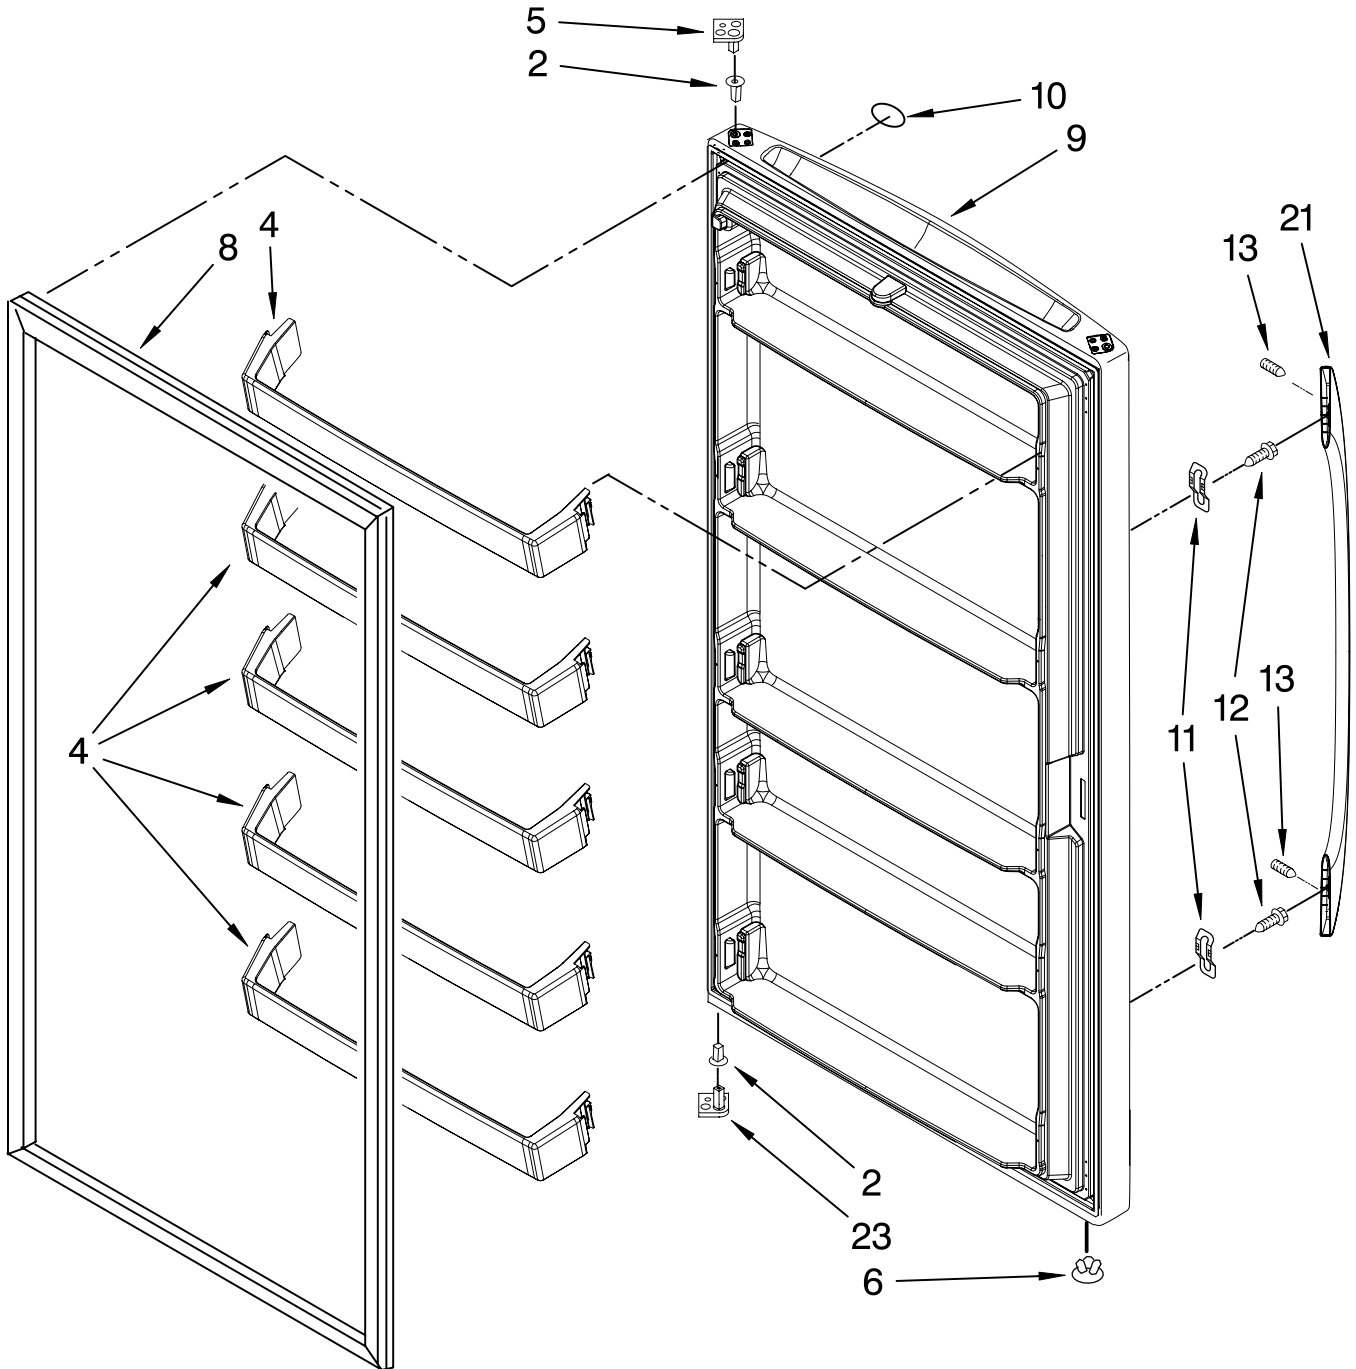

REFRIGERANT CHARGE

6.2 oz.
(R-134A)

FOR ORDERING INFORMATION REFER TO PARTS PRICE LIST

DOOR PARTS

For Model: EV161NZRQ00
(White)

Illus. No.	Part No.	DESCRIPTION
2	4390731	Bushing, Hinge
4	8210397	Rail, Door (5)
5	8210401	Stop, Door (Upper)
6	4357067	Vent Plug

Illus. No.	Part No.	DESCRIPTION
8	8210340	Gasket, Door
9	8210357	Door Assembly (Includes Interior Door Panel)
10	2255121	Nameplate
11	2255411	Clip

Illus. No.	Part No.	DESCRIPTION
12	489491	Screw
13	8533920	Screw
21	2313345W	Handle
23	8210400	Stop, Door (Lower)