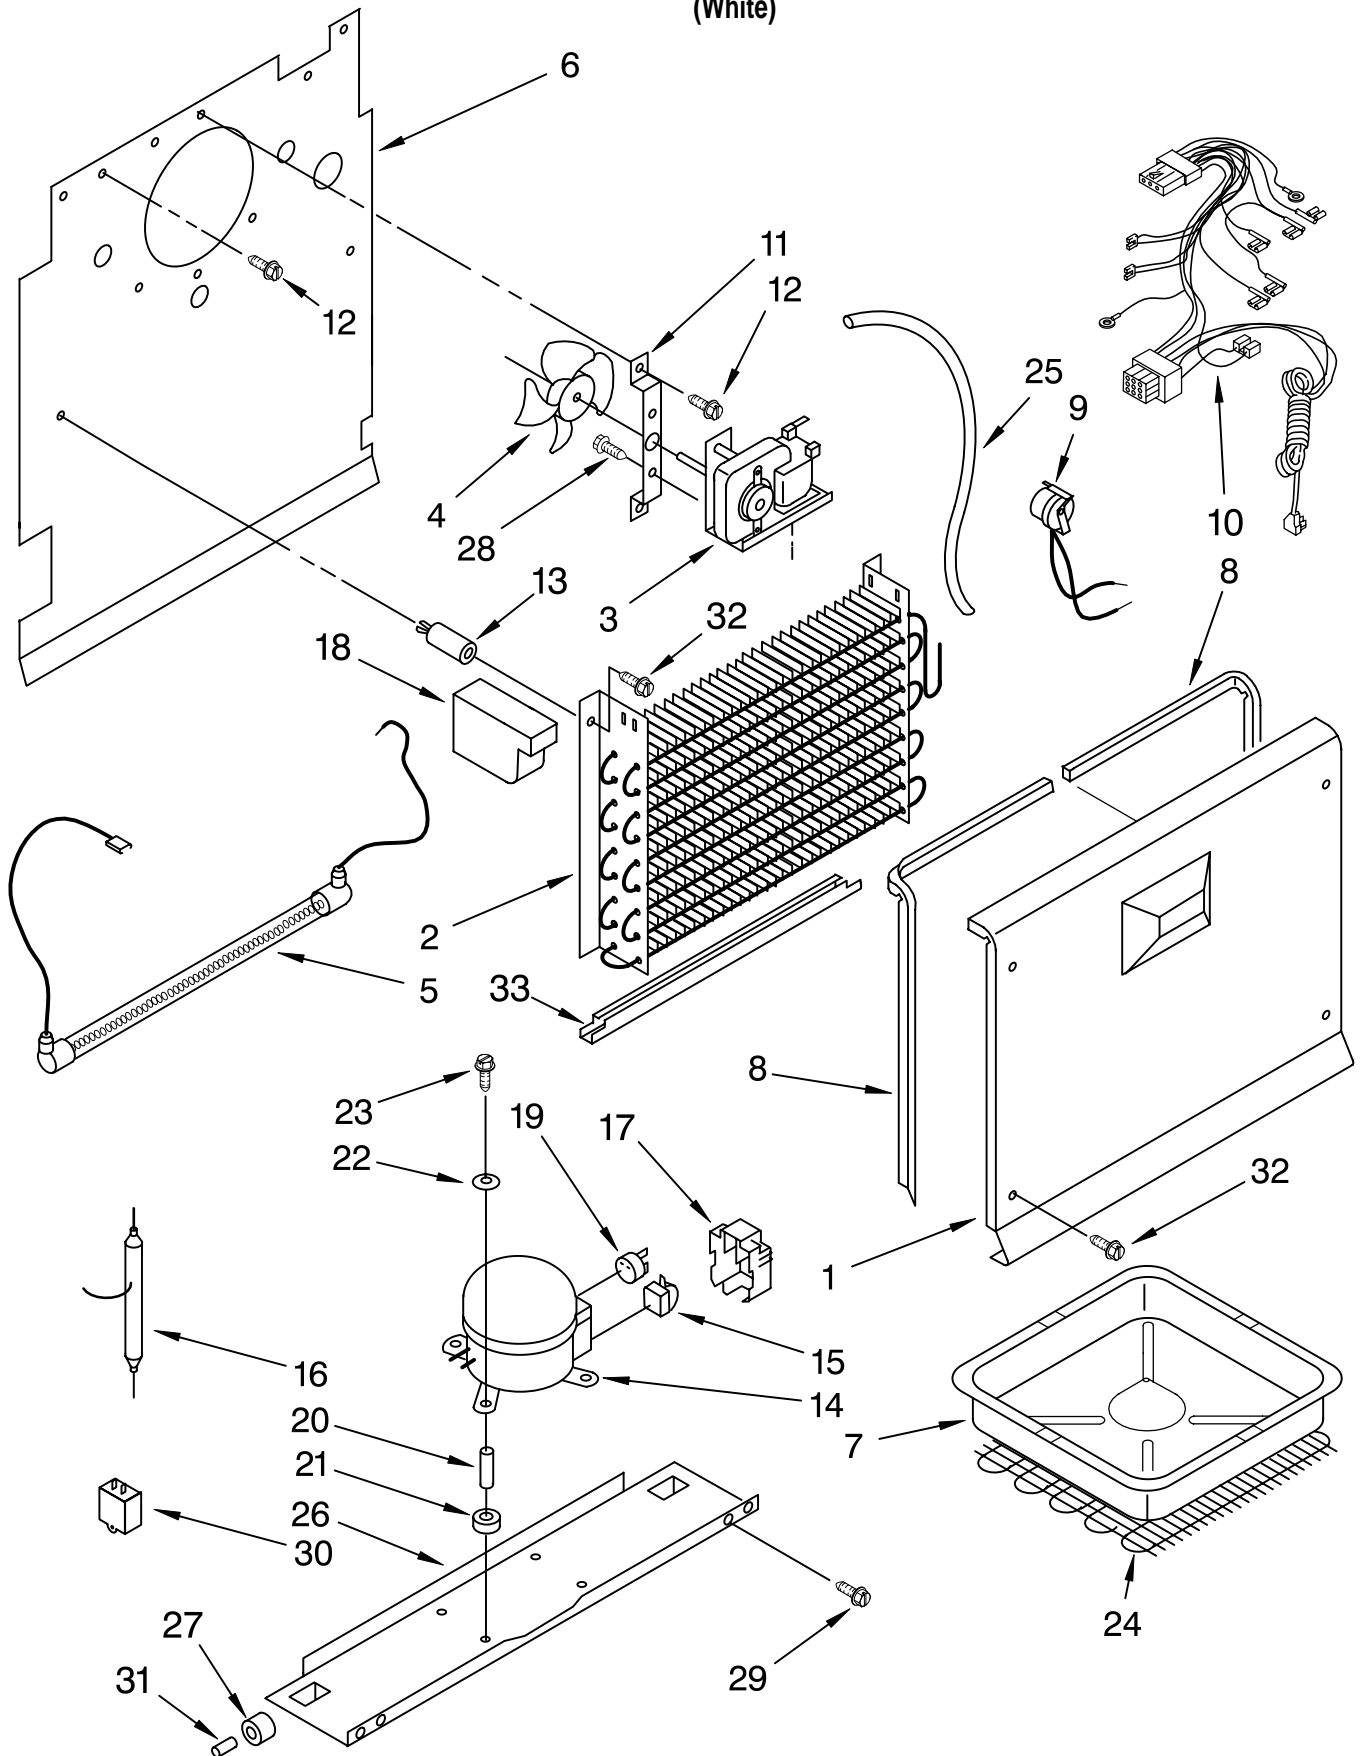

UNIT PARTS

For Model: EV181NZRQ02
(White)

FOR ORDERING INFORMATION REFER TO PARTS PRICE LIST

UNIT PARTS

For Model: EV181NZRQ02
(White)

Illus. No.	Part No.	DESCRIPTION
1	4390662	Cover, Evaporator
2	4357244	Evaporator
3	4357004	Motor, Fan
4	4356920	Blade, Fan
5	W10179594	Heater, Defrost
6	4357123	Plate, Evaporator Mount
7	W10164623	Drain Pan
8		Gasket, Cover Evaporator
	4390663	Right
	4390664	Left
9	8210253	Bi-Metal Defrost
10	8210386	Harness, Wiring (With Power Cord)
11	4357129	Bracket, Motor
12	4356943	Screw, Motor
13	4357020	Grommet
14	4356775	Compressor (Includes Items 15,17,19, & 21)
15	4356738	Relay
16	4357299	Drier
17	4356777	Cover
18	8210261	Block, Foam
19	4356776	Overload
20	4356846	Sleeve
21	4356335	Compressor, Grommet
22	4356847	Washer
23	8210220	Screw, Compressor
24	8210248	Condenser
25	4357263	Heat, Exchanger
26	8210202	Pan, Compressor
27	4390754	Roller
28	4356970	Screw
29	W10134902	Screw
30	8210224	Capacitor
31	4390755	Axle
32	4390821	Screw
33	W10164624	Shield, Heater

REFRIGERANT CHARGE

5.8 oz.
(R-134A)

FOR ORDERING INFORMATION REFER TO PARTS PRICE LIST