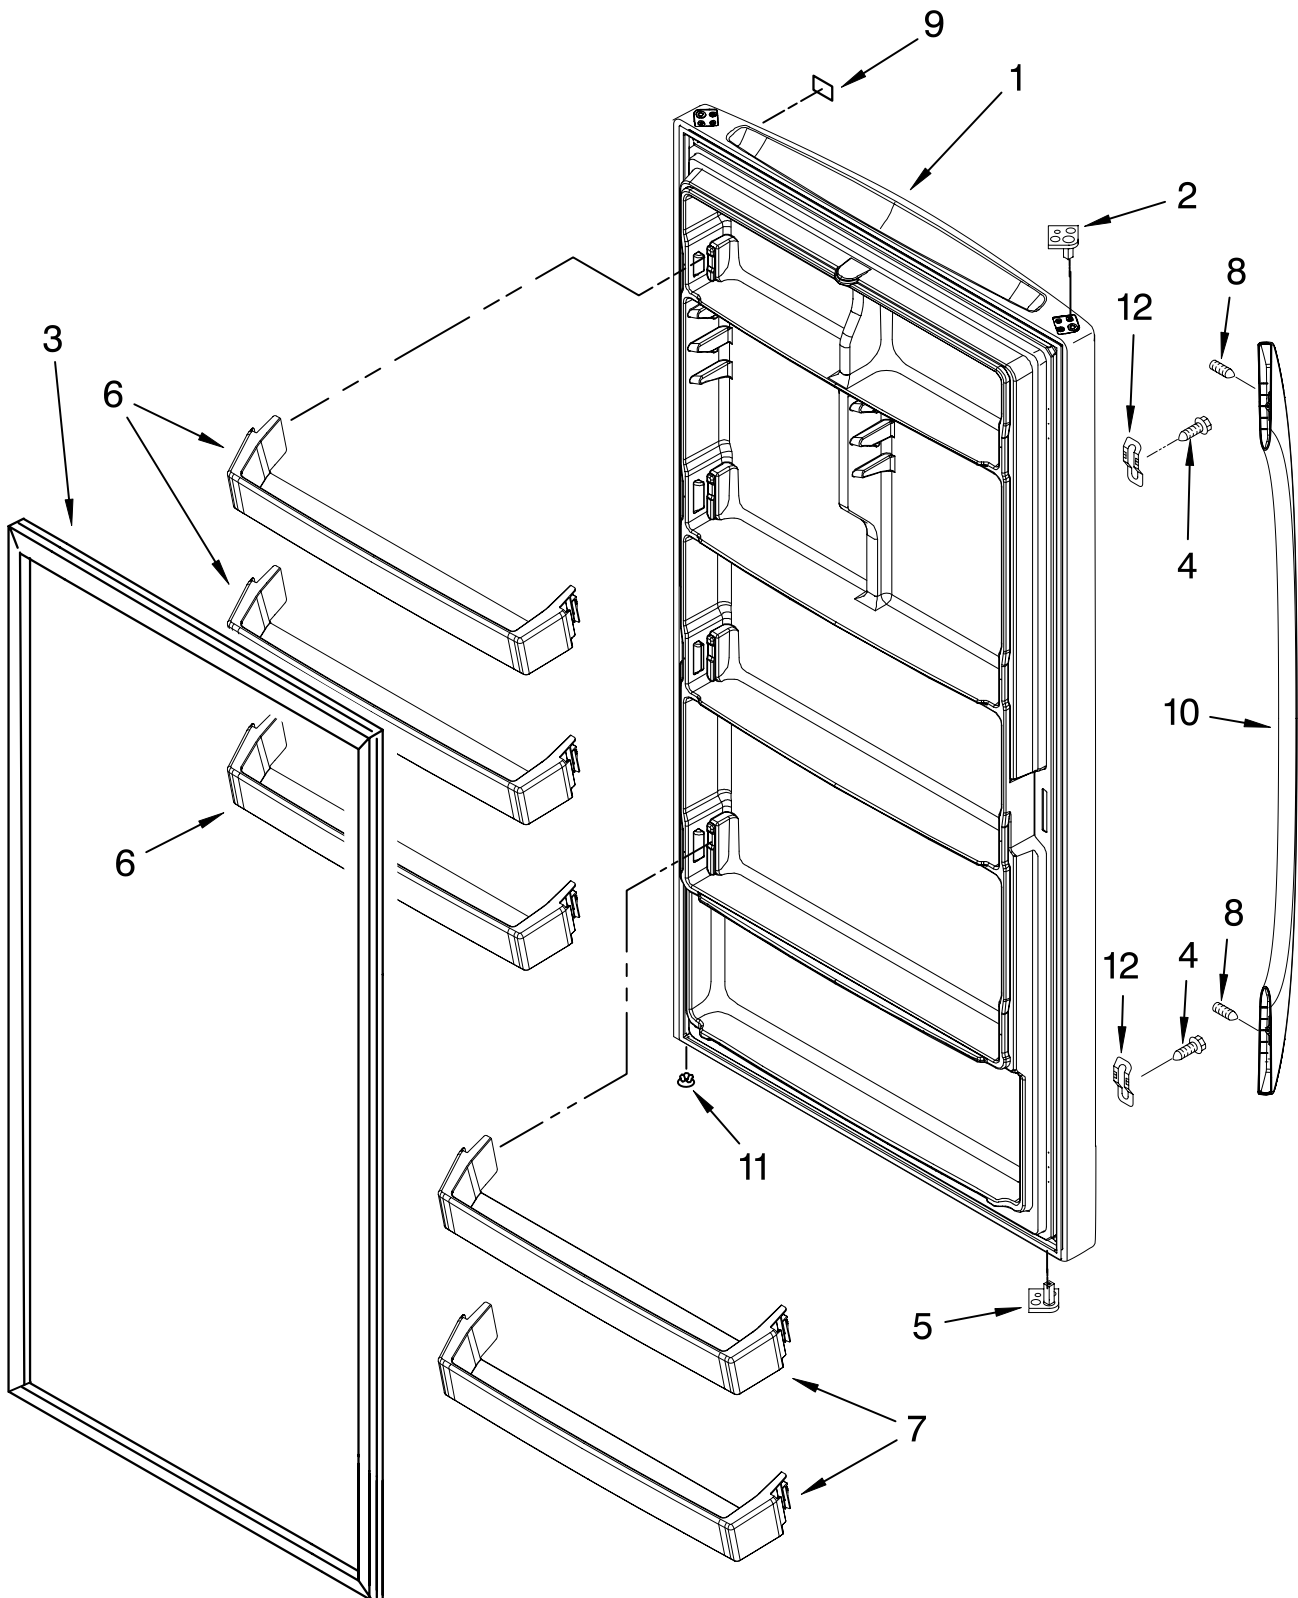

CABINET PARTS

For Model: EV181NZRQ02
(White)

VERTICAL FREEZER

FOR ORDERING INFORMATION REFER TO PARTS PRICE LIST

CABINET PARTS

For Model: EV181NZRQ02
(White)

Illus. No.	Part No.	DESCRIPTION
1		Literature Parts
	8210432	Owners Manual
	8210345	Energy Guide/Tag
2		Top Hinge
	8210222	White
3		Bottom Hinge
	8210223	White
4		Grille
	8210293	White (Includes 6 & 7)
5		Hinge Cover
	4357279	White
6	4356803	Clip, Grille
7	4357243	Screw
8	4390489	Shim Bottom
9	W10164544	Grommet, Drain
10	W10177675	Leg, Leveller
11	4357277	Screw
12	4356830	Screw
13	4390489	Shim, Hinge
14	4390596	Plug, Hole
15	4390905	Light, Power Indicator
16		Cabinet (Not A Serviceable Part)
17	8210265	Bracket, Roller
18	4390755	Axle
19	8210266	Screw
20	4390754	Roller, Front

FOR ORDERING INFORMATION REFER TO PARTS PRICE LIST

LINER PARTS

For Model: EV181NZRQ02
(White)

FOR ORDERING INFORMATION REFER TO PARTS PRICE LIST

LINER PARTS

For Model: EV181NZRQ02
(White)

Illus. No.	Part No.	DESCRIPTION
1	4390621	Basket
2	8210311	Thermostat
3	4390619	Knob, Thermostat
4	4357124	Timer, Defrost
5	8210350	Lamp, Socket
6	4390465	Bulb
7	4390743	Light Shield
8	4357041	Thermostat, Plate
9	4357042	Screw
10	4390513	Light, Switch
11	4357295	Vent Plug
12	4390817	Shelf, Middle (2)
13	4390816	Shelf, Top (2)
14	4357043	Screw
15	W10135693	Bracket, Light

FOR ORDERING INFORMATION REFER TO PARTS PRICE LIST

DOOR PARTS

For Model: EV181NZRQ02
(White)

FOR ORDERING INFORMATION REFER TO PARTS PRICE LIST

DOOR PARTS

For Model: EV181NZRQ02
(White)

Illus. No.	Part No.	DESCRIPTION
1		Exterior Door Assembly (Includes Interior Panel)
	8210359	White
2	8210401	Stop, Door (Upper)
3		Gasket
	8210338	White
4	489491	Screw
5	8210400	Stop, Door (Lower)
6	8210385	Rail, Door (Upper)
7	8210379	Rail, Door (Lower)
8	8533920	Screw
9	2255121	Nameplate
10		Handle
	2313345W	White
11	4357067	Vent Plug
12	2255411	Clip, Handle