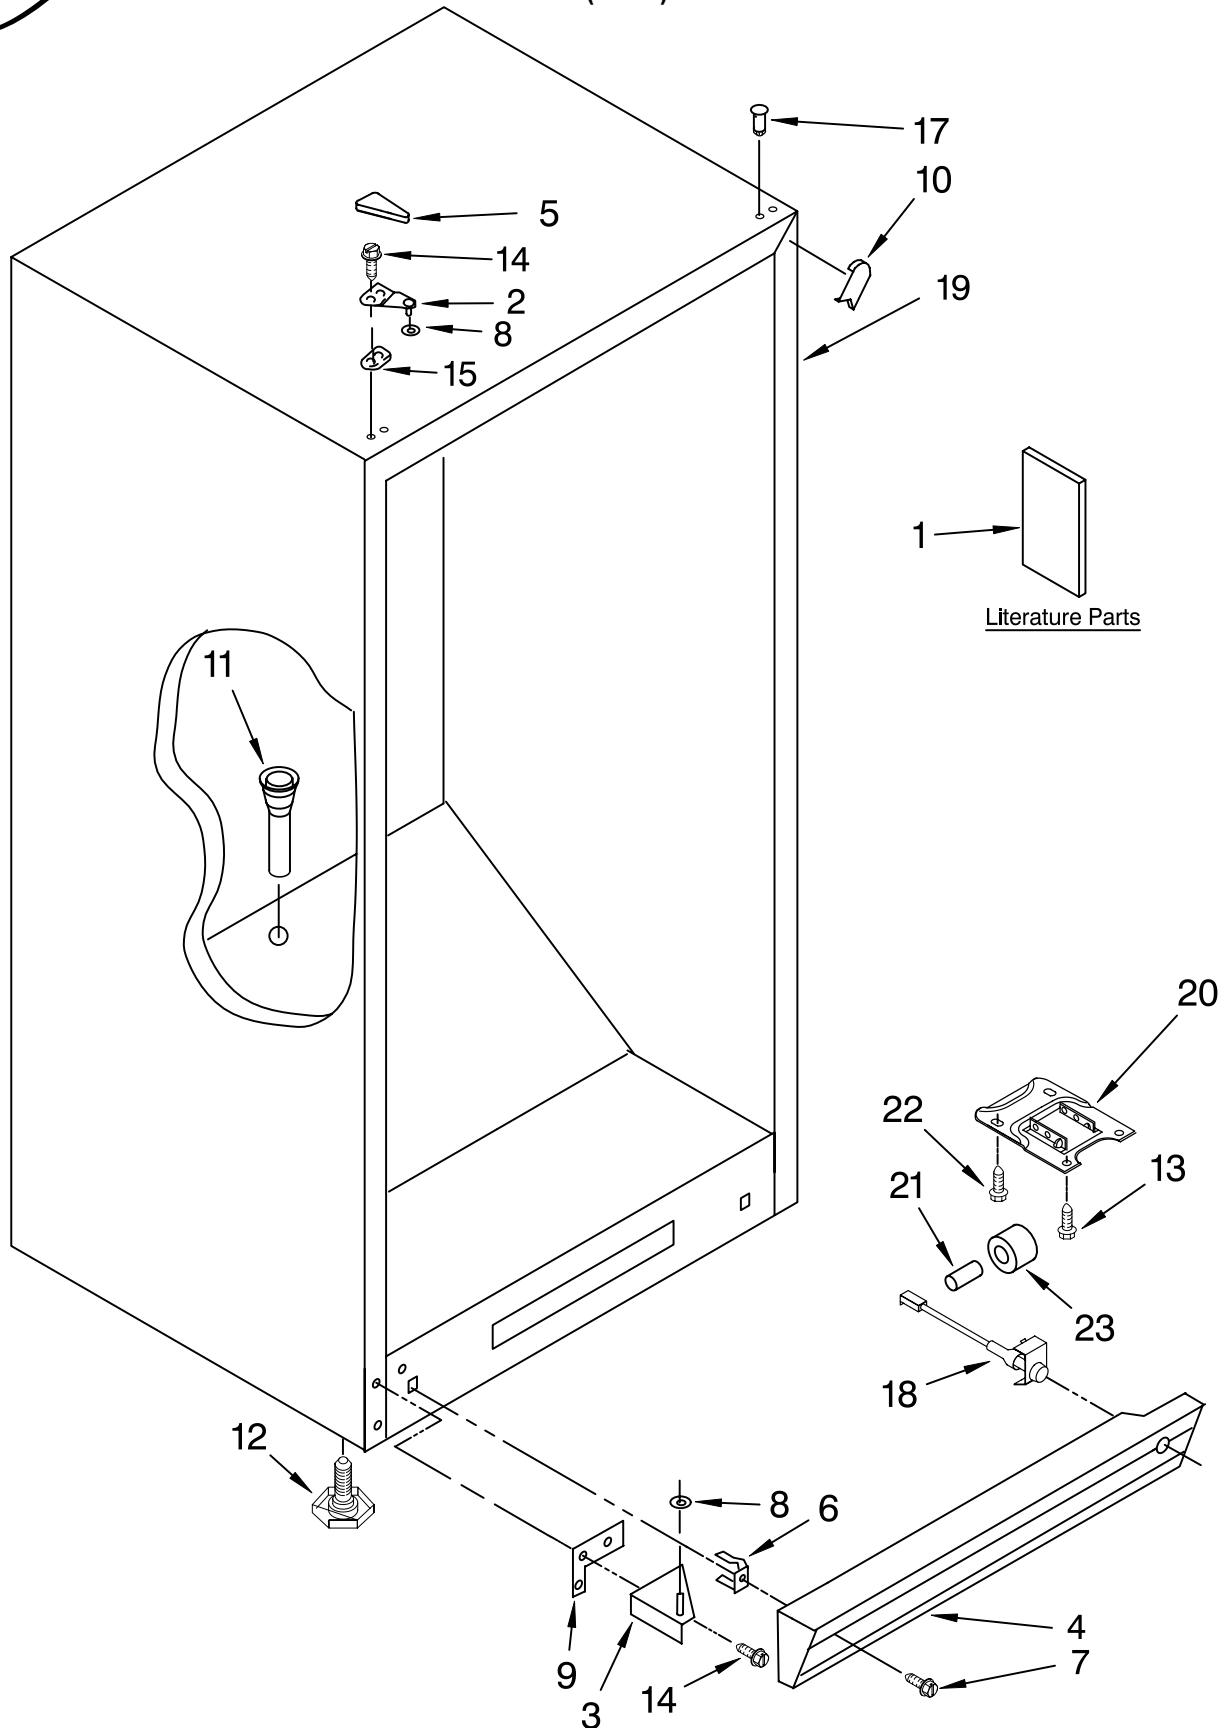

CABINET PARTS

For Model: EV181NZRQ00
(White)

VERTICAL FREEZER

FOR ORDERING INFORMATION REFER TO PARTS PRICE LIST

CABINET PARTS

For Model: EV181NZRQ00

(White)

Illus. No.	Part No.	DESCRIPTION
1		Literature Parts
	8210432	Owners Manual
	8210345	Energy Guide/Tag
2		Top Hinge
	4390885	White
3		Bottom Hinge
	8210223	White
4		Grille
	8210290	White
		(Includes 6 & 7)
5		Hinge Cover
	4357279	White
6	4356803	Clip, Grille
7	4357243	Screw
8	4390520	Washer
9	4390489	Shim Bottom
10		Filler, Corner
	8210227	White
11	4357268	Grommet, Drain
12	4390866	Leg, Leveller
13	4357277	Screw
14	4356830	Screw
15	4390489	Shim, Hinge
17	4390596	Plug, Hole
18	4390905	Light, Power
		Indicator
19		Cabinet (Not A
		Serviceable Part)
20	8210265	Bracket, Roller
21	8210211	Axle
22	8210266	Screw
23	8210210	Roller, Front

FOR ORDERING INFORMATION REFER TO PARTS PRICE LIST

LINER PARTS

For Model: EV181NZRQ00
(White)

FOR ORDERING INFORMATION REFER TO PARTS PRICE LIST

LINER PARTS

For Model: EV181NZRQ00

(White)

Illus. No.	Part No.	DESCRIPTION
1	4390621	Basket
2	4390649	Cover, Icemaker Hole
5	8210311	Thermostat
6	4390619	Knob, Thermostat
7	4357124	Timer, Defrost
8	4390644	Lamp, Socket
9	4390465	Bulb
10	4390743	Light Shield
11	4357041	Thermostat, Plate
12	4357043	Screw
13	4390513	Light, Switch
14	4357295	Vent Plug
15	4390817	Shelf, Middle (2)
16	4390816	Shelf, Top (2)
17	4356800	Tubing, Thermostat
19	4357043	Screw
20	4390744	Bracket, Light

Illus. No.	Part No.	DESCRIPTION
1		Exterior Door Assembly (Includes Interior Panel)
	8210359	White
2	8210401	Stop, Door (Upper)
3		Gasket
	8210339	White
4	489491	Screw
5	8210400	Stop, Door (Lower)
6	8210385	Rail, Door (Upper)
9	8210379	Rail, Door (Lower)
11	4390731	Bushing (Top & Bottom)
13	8533920	Screw
18		Nameplate
	4390656	White
19		Handle
	2313345W	White
20	4357067	Vent Plug
24	2255411	Clip, Handle