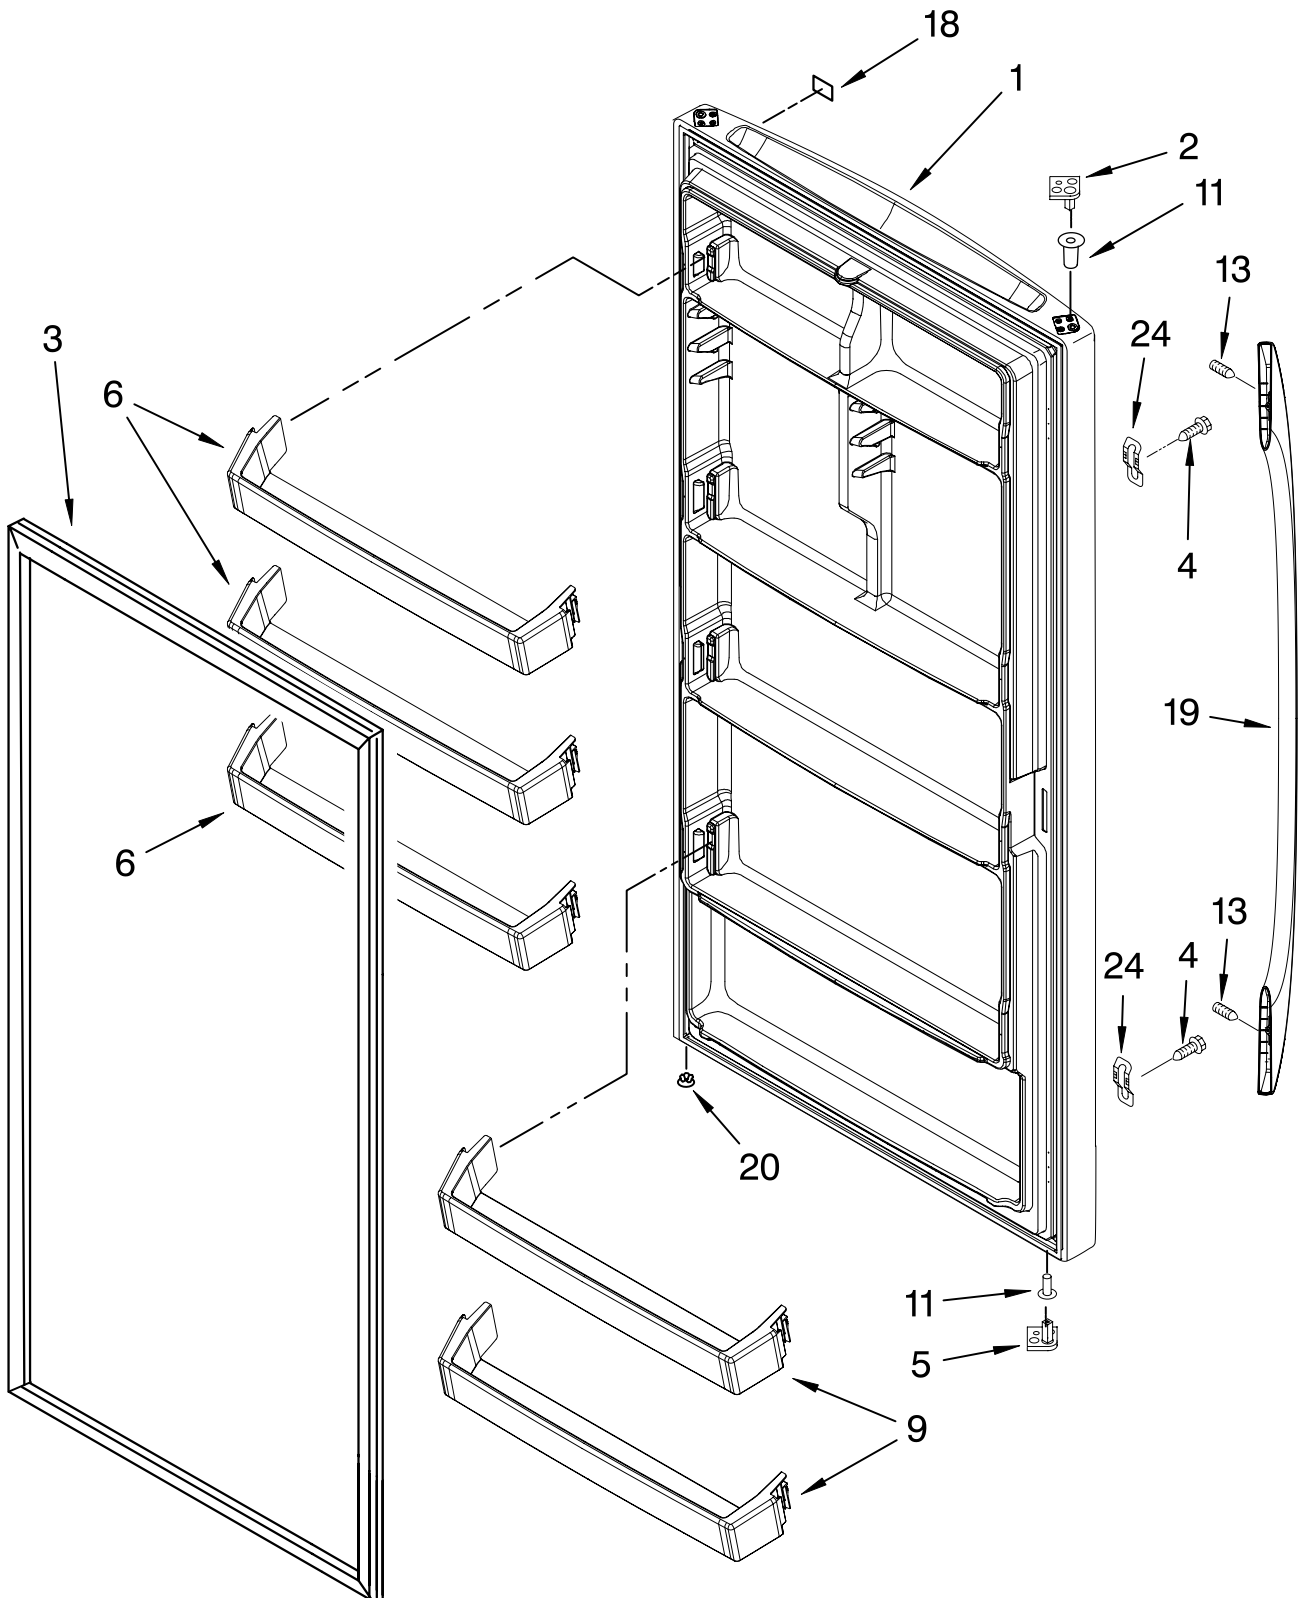

DOOR PARTS

For Model: EV181NZRQ00

(White)

FOR ORDERING INFORMATION REFER TO PARTS PRICE LIST

DOOR PARTS

For Model: EV181NZRQ00

(White)

Illus. No.	Part No.	DESCRIPTION
1		Exterior Door Assembly (Includes Interior Panel)
	8210359	White
2	8210401	Stop, Door (Upper)
3		Gasket
	8210339	White
4	489491	Screw
5	8210400	Stop, Door (Lower)
6	8210385	Rail, Door (Upper)
9	8210379	Rail, Door (Lower)
11	4390731	Bushing (Top & Bottom)
13	8533920	Screw
18		Nameplate
	4390656	White
19		Handle
	2313345W	White
20	4357067	Vent Plug
24	2255411	Clip, Handle

FOR ORDERING INFORMATION REFER TO PARTS PRICE LIST