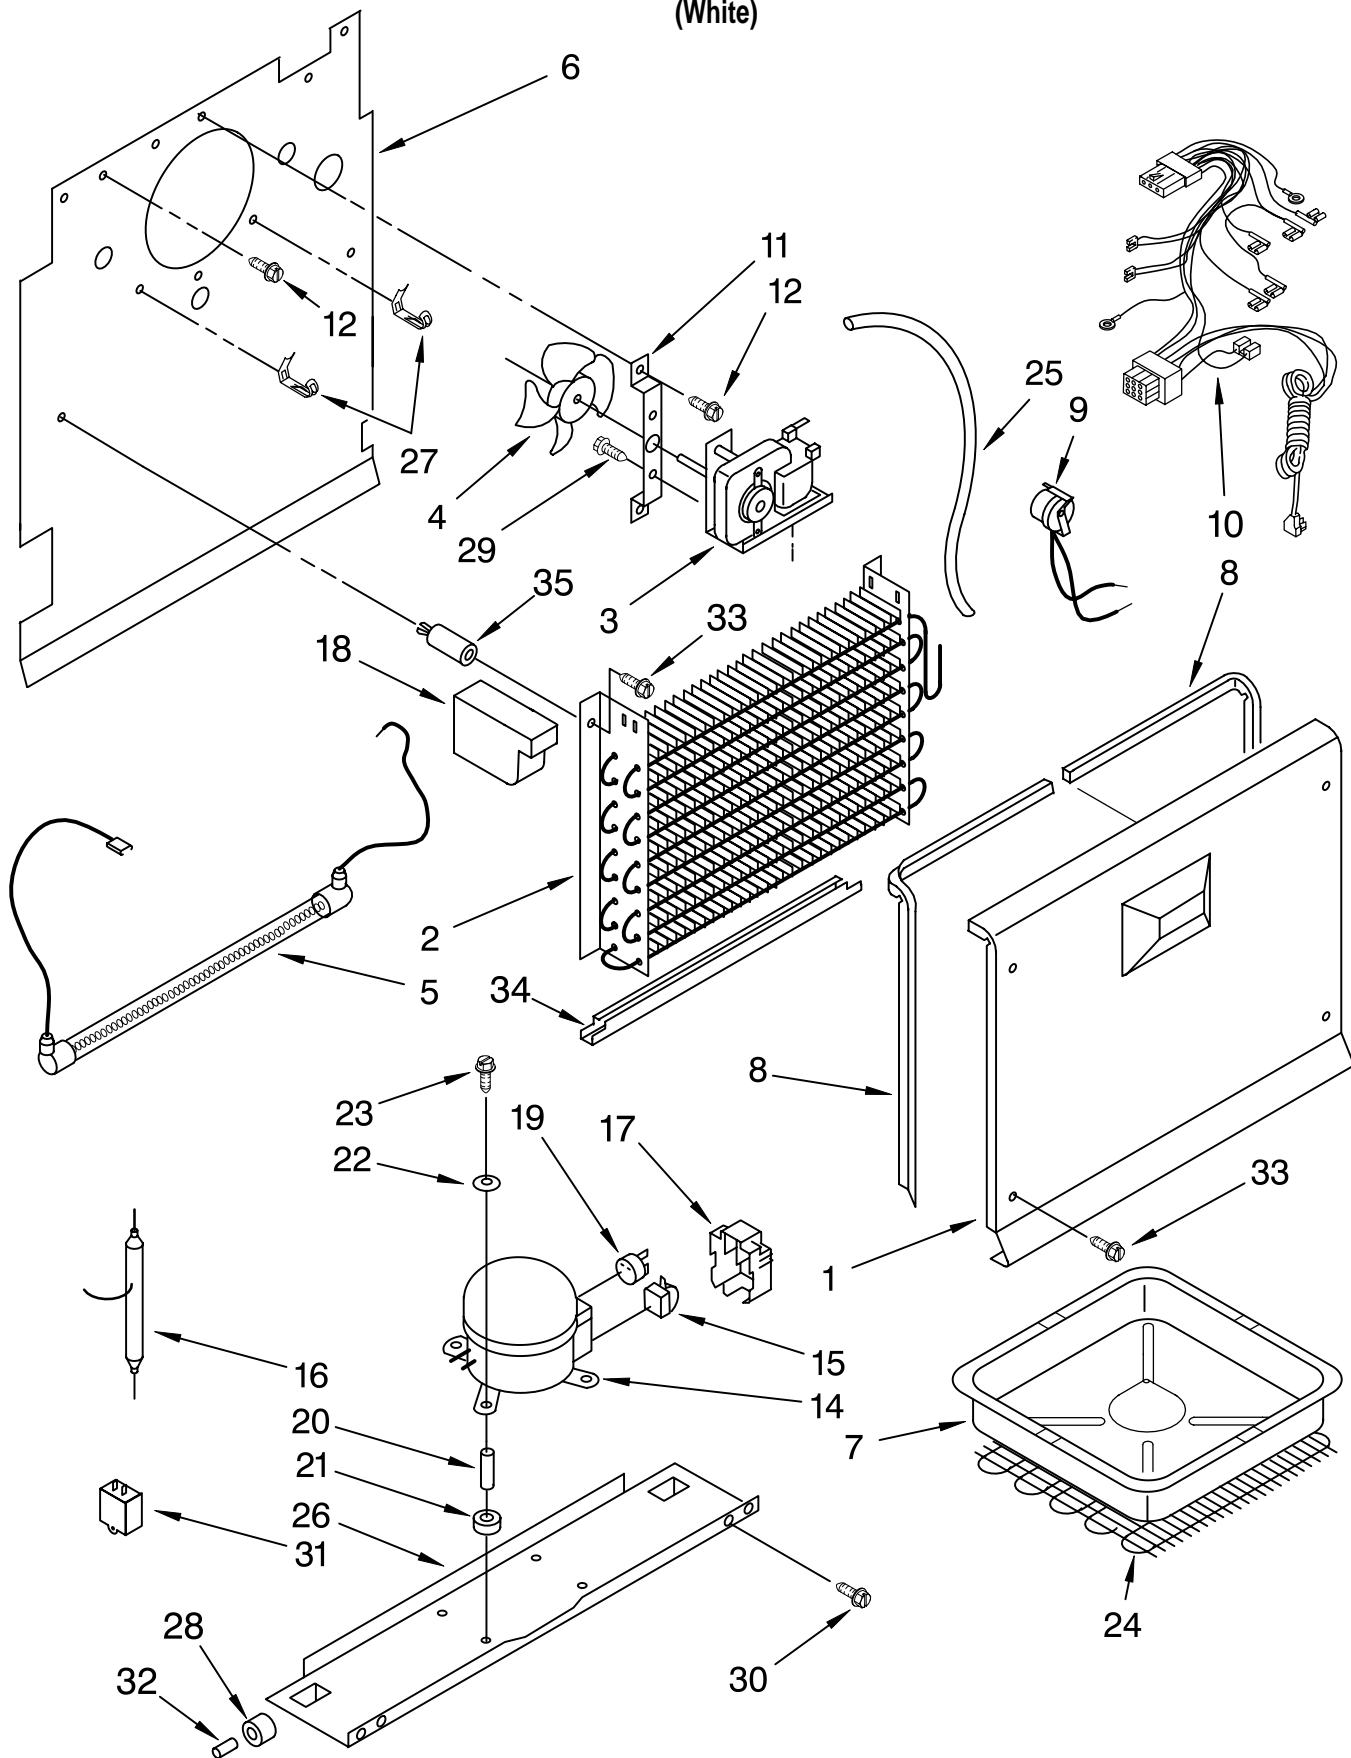

UNIT PARTS

For Model: EV181NZRQ00

(White)

FOR ORDERING INFORMATION REFER TO PARTS PRICE LIST

UNIT PARTS

For Model: EV181NZRQ00
(White)

Illus. No.	Part No.	DESCRIPTION
1	4390662	Cover, Evaporator
2	4357244	Evaporator
3	4357004	Motor, Fan
4	4356920	Blade, Fan
5	4356923	Heater, Defrost
6	4357123	Plate, Evaporator Mount
7	4390932	Drain Pan
8		Gasket, Cover Evaporator
	4390663	Right
	4390664	Left
9	8210253	Bi-Metal Defrost
10	8210386	Harness, Wiring (With Power Cord)
11	4357129	Bracket, Motor
12	4356943	Screw, Motor
14	4356775	Compressor (Includes Items 15,17,19, & 21)
15	4356738	Relay
16	4357299	Drier
17	4356777	Cover
18	8210261	Block, Foam
19	4356776	Overload
20	4356846	Sleeve
21	4356335	Compressor, Grommet
22	4356847	Washer
23	8210220	Screw, Compressor
24	8210243	Condenser
25	4357263	Heat, Exchanger
26	8210202	Pan, Compressor
27	4356952	Clip, Thermostat
28	4390754	Roller
29	4356970	Screw
30	4357277	Screw
31	4390674	Capacitor
32	4390755	Axle
33	4390821	Screw
34	4356924	Shield, Heater
35	4357020	Grommet

REFRIGERANT CHARGE

5.8 oz.
(R-134A)

FOR ORDERING INFORMATION REFER TO PARTS PRICE LIST