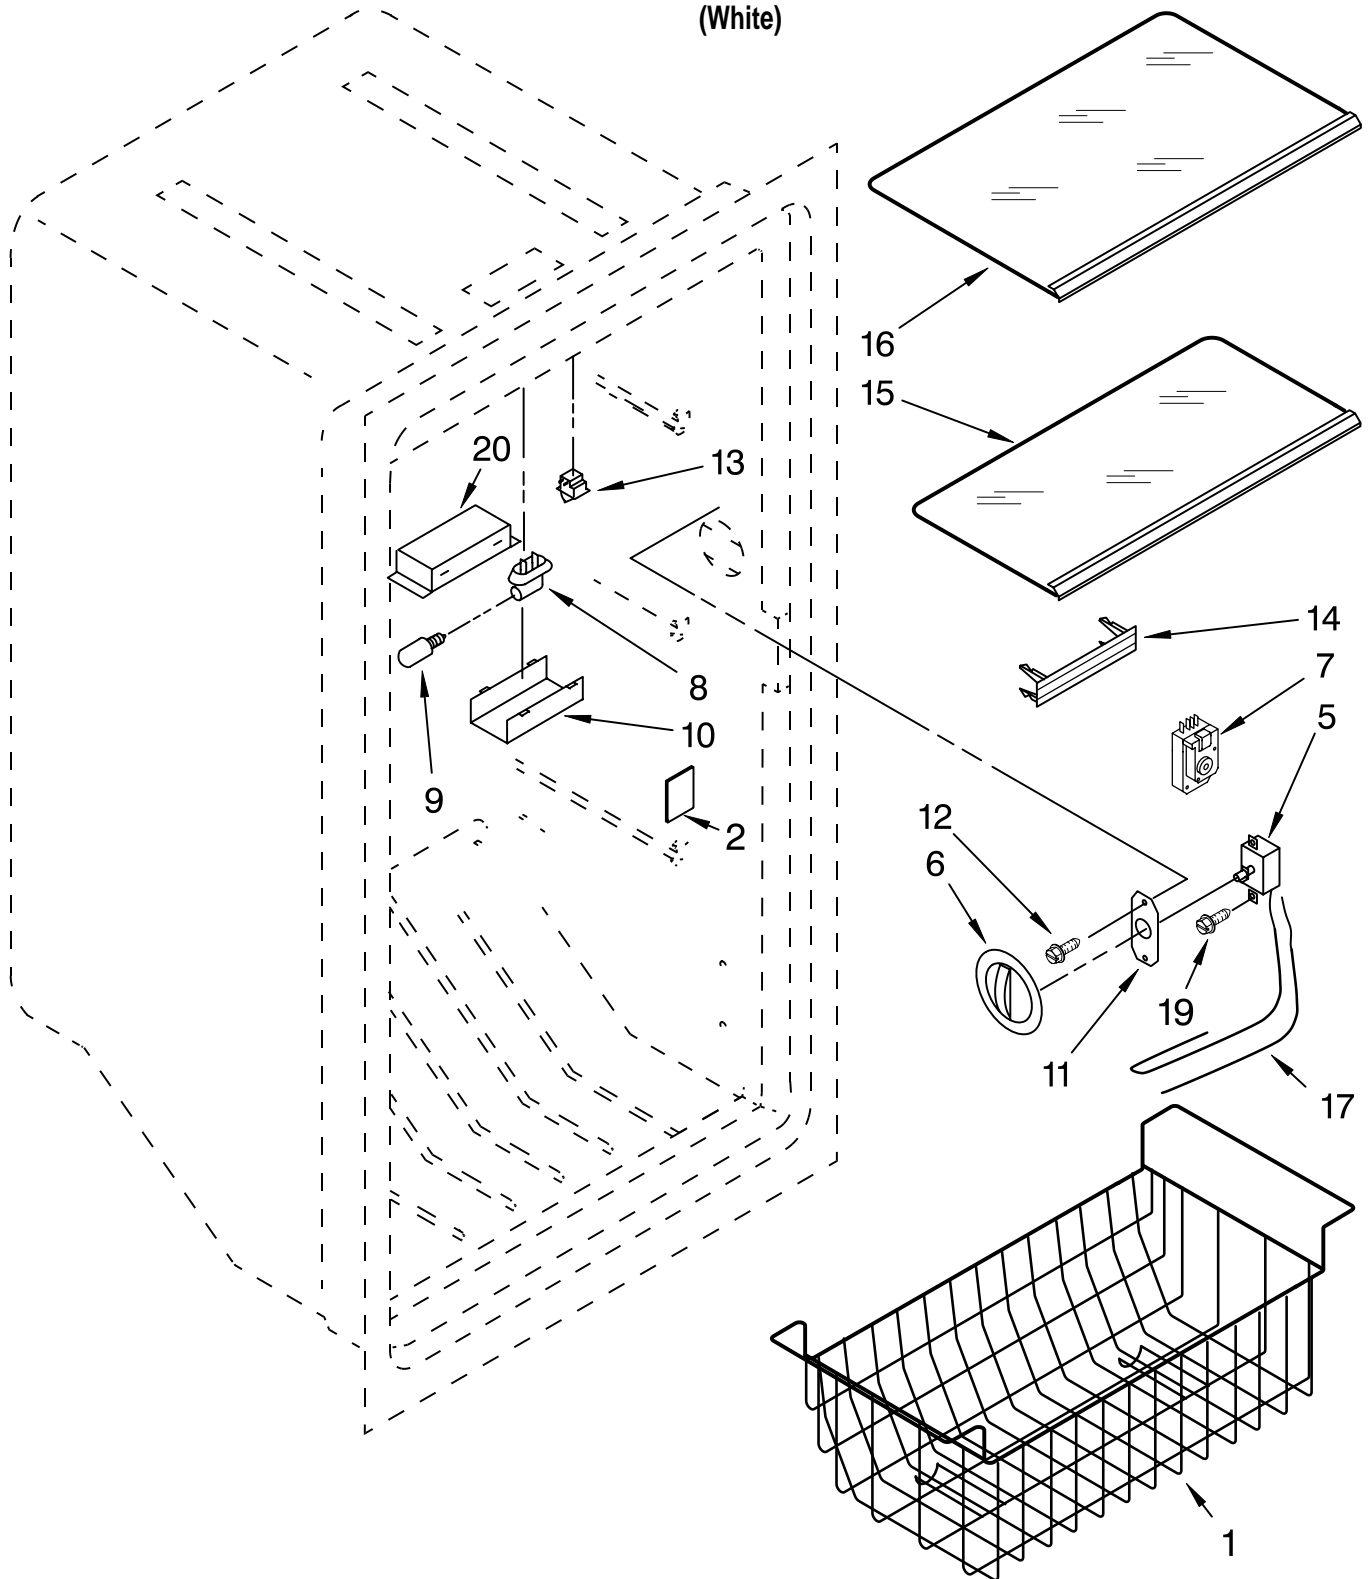

CABINET PARTS

For Model: EV181NZRQ00
(White)

VERTICAL FREEZER

FOR ORDERING INFORMATION REFER TO PARTS PRICE LIST

CABINET PARTS

For Model: EV181NZRQ00

(White)

Illus. No.	Part No.	DESCRIPTION
1		Literature Parts
	8210432	Owners Manual
	8210345	Energy Guide/Tag
2		Top Hinge
	4390885	White
3		Bottom Hinge
	8210223	White
4		Grille
	8210290	White
		(Includes 6 & 7)
5		Hinge Cover
	4357279	White
6	4356803	Clip, Grille
7	4357243	Screw
8	4390520	Washer
9	4390489	Shim Bottom
10		Filler, Corner
	8210227	White
11	4357268	Grommet, Drain
12	4390866	Leg, Leveller
13	4357277	Screw
14	4356830	Screw
15	4390489	Shim, Hinge
17	4390596	Plug, Hole
18	4390905	Light, Power
		Indicator
19		Cabinet (Not A
		Serviceable Part)
20	8210265	Bracket, Roller
21	8210211	Axle
22	8210266	Screw
23	8210210	Roller, Front

FOR ORDERING INFORMATION REFER TO PARTS PRICE LIST

LINER PARTS

For Model: EV181NZRQ00
(White)

FOR ORDERING INFORMATION REFER TO PARTS PRICE LIST

LINER PARTS

For Model: EV181NZRQ00

(White)

Illus. No.	Part No.	DESCRIPTION
1	4390621	Basket
2	4390649	Cover, Icemaker Hole
5	8210311	Thermostat
6	4390619	Knob, Thermostat
7	4357124	Timer, Defrost
8	4390644	Lamp, Socket
9	4390465	Bulb
10	4390743	Light Shield
11	4357041	Thermostat, Plate
12	4357043	Screw
13	4390513	Light, Switch
14	4357295	Vent Plug
15	4390817	Shelf, Middle (2)
16	4390816	Shelf, Top (2)
17	4356800	Tubing, Thermostat
19	4357043	Screw
20	4390744	Bracket, Light

Illus. No.	Part No.	DESCRIPTION
1		Exterior Door Assembly (Includes Interior Panel)
	8210359	White
2	8210401	Stop, Door (Upper)
3		Gasket
	8210339	White
4	489491	Screw
5	8210400	Stop, Door (Lower)
6	8210385	Rail, Door (Upper)
9	8210379	Rail, Door (Lower)
11	4390731	Bushing (Top & Bottom)
13	8533920	Screw
18		Nameplate
	4390656	White
19		Handle
	2313345W	White
20	4357067	Vent Plug
24	2255411	Clip, Handle