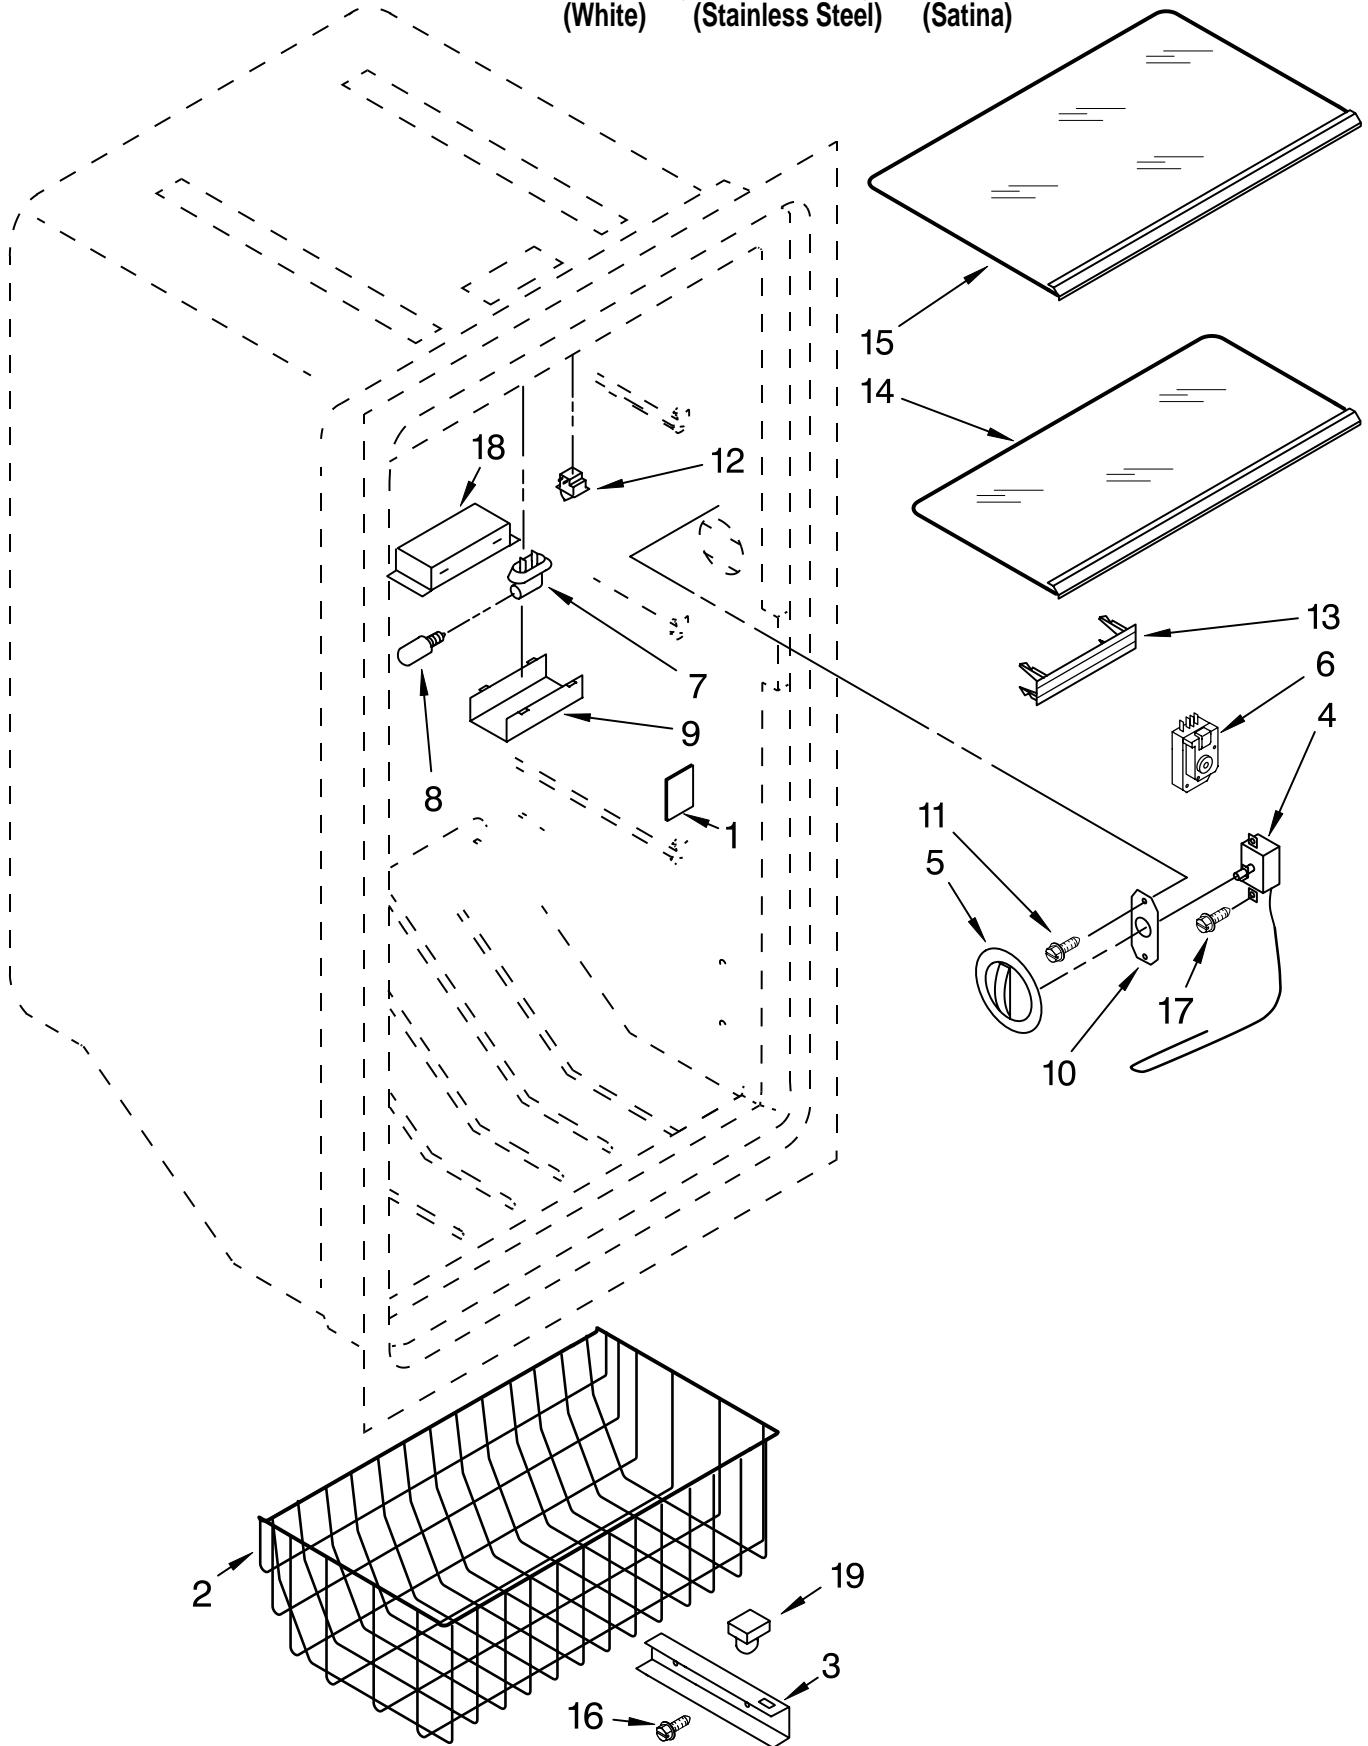

LINER PARTS

For Models: EV187NYRQ02, EV187NYRS02, EV187NYRV02
(White) (Stainless Steel) (Satina)

FOR ORDERING INFORMATION REFER TO PARTS PRICE LIST

LINER PARTS

For Models: EV187NYRQ02, EV187NYRS02, EV187NYRV02
(White) (Stainless Steel) (Satina)

Illus. No.	Part No.	DESCRIPTION
1	4390649	Cover, Icemaker Hole
2	4390818	Basket, Middle
3	4390819	Rail, Basket Right
	4390820	Left
4	8210311	Thermostat
5	4390619	Knob, Thermostat
6	4357124	Timer, Defrost
7	8210350	Socket, Lamp
8	4390465	Bulb
9	4390743	Shield, Light
10	4357041	Plate, Thermostat
11	4357043	Screw
12	4390513	Light, Switch
13	4357295	Vent Plug
14	4390817	Shelf, Middle
15	4390816	Shelf, Top
16	4390821	Screw 5/8"
	4390822	1 1/2"
17	4357043	Screw
18	W10135693	Bracket, Light
19	4390823	Stop, Basket

FOR ORDERING INFORMATION REFER TO PARTS PRICE LIST