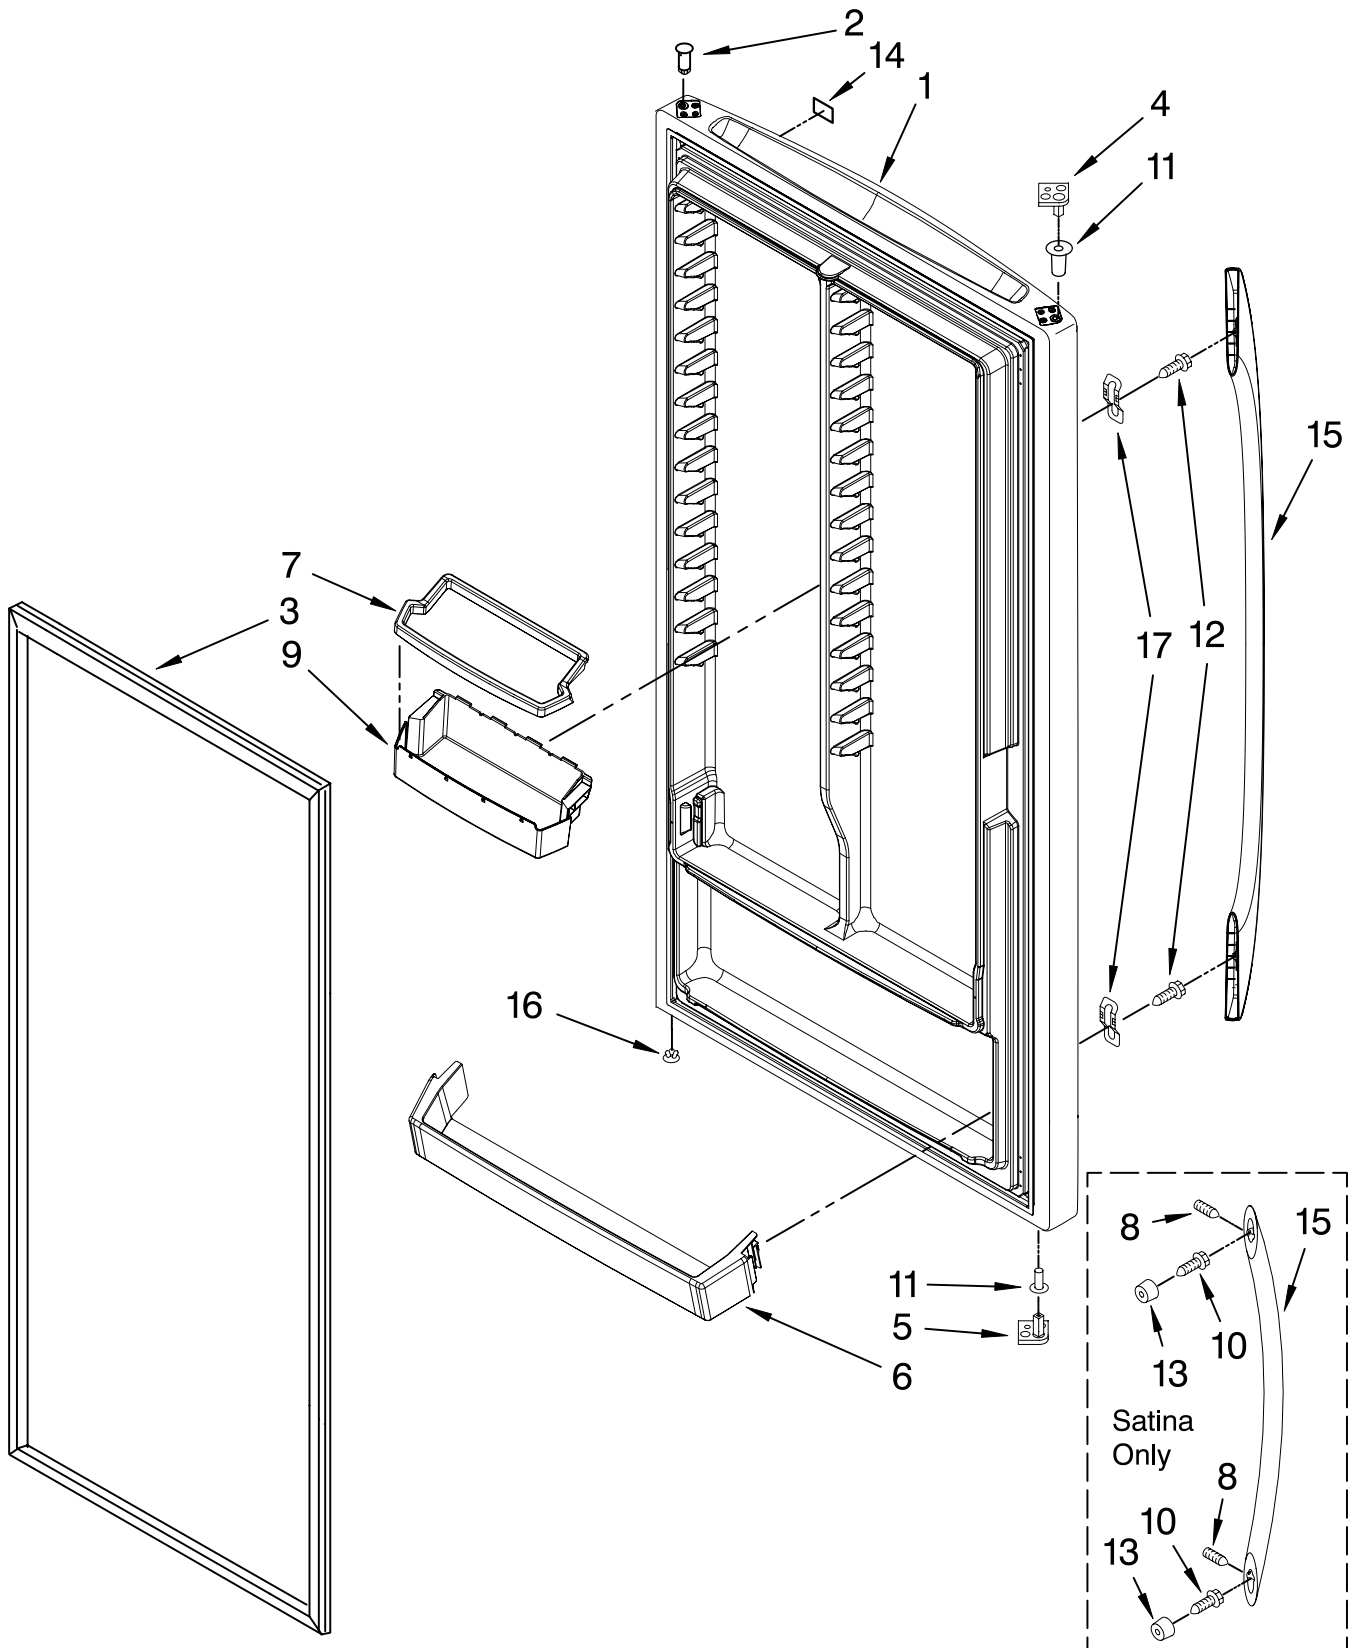

DOOR PARTS

For Models: EV187NYRQ02, EV187NYRS02, EV187NYRV02
(White) (Stainless Steel) (Satina)

FOR ORDERING INFORMATION REFER TO PARTS PRICE LIST

DOOR PARTS

For Models: EV187NYRQ02, EV187NYRS02, EV187NYRV02
(White) (Stainless Steel) (Satina)

Illus. No.	Part No.	DESCRIPTION
1		Door Assembly (Includes Interior Door Liner)
	8210360	White
	8210367	Stainless Steel
	8210368	Satina
2	4390596	Plug, Hole (WH)
3		Gasket
	8210339	White
	8210343	Black
4		Stop, Door (Top)
	8210401	White
	8210402	Black
5		Stop, Door (Bottom)
	8210400	Natural
6	8210379	Rail, Door (1) (Lower)
7	8210383	Cover, Bin
8	8533976	Screw, Set
9	8210380	Bin, Door (6)
10	488208	Screw
11		Bushing
	4390731	White
	4390869	Black
12	489491	Screw
13	2219698	Stud, Handle
14		Nameplate
	4390656	White
	4390758	Black
15		Handle
	2313345W	White
	2313345B	Black
	2317777S	Brushed Aluminum (Includes Item 8)
16	4357067	Vent Plug
17	2255411	Clip, Handle

FOR ORDERING INFORMATION REFER TO PARTS PRICE LIST