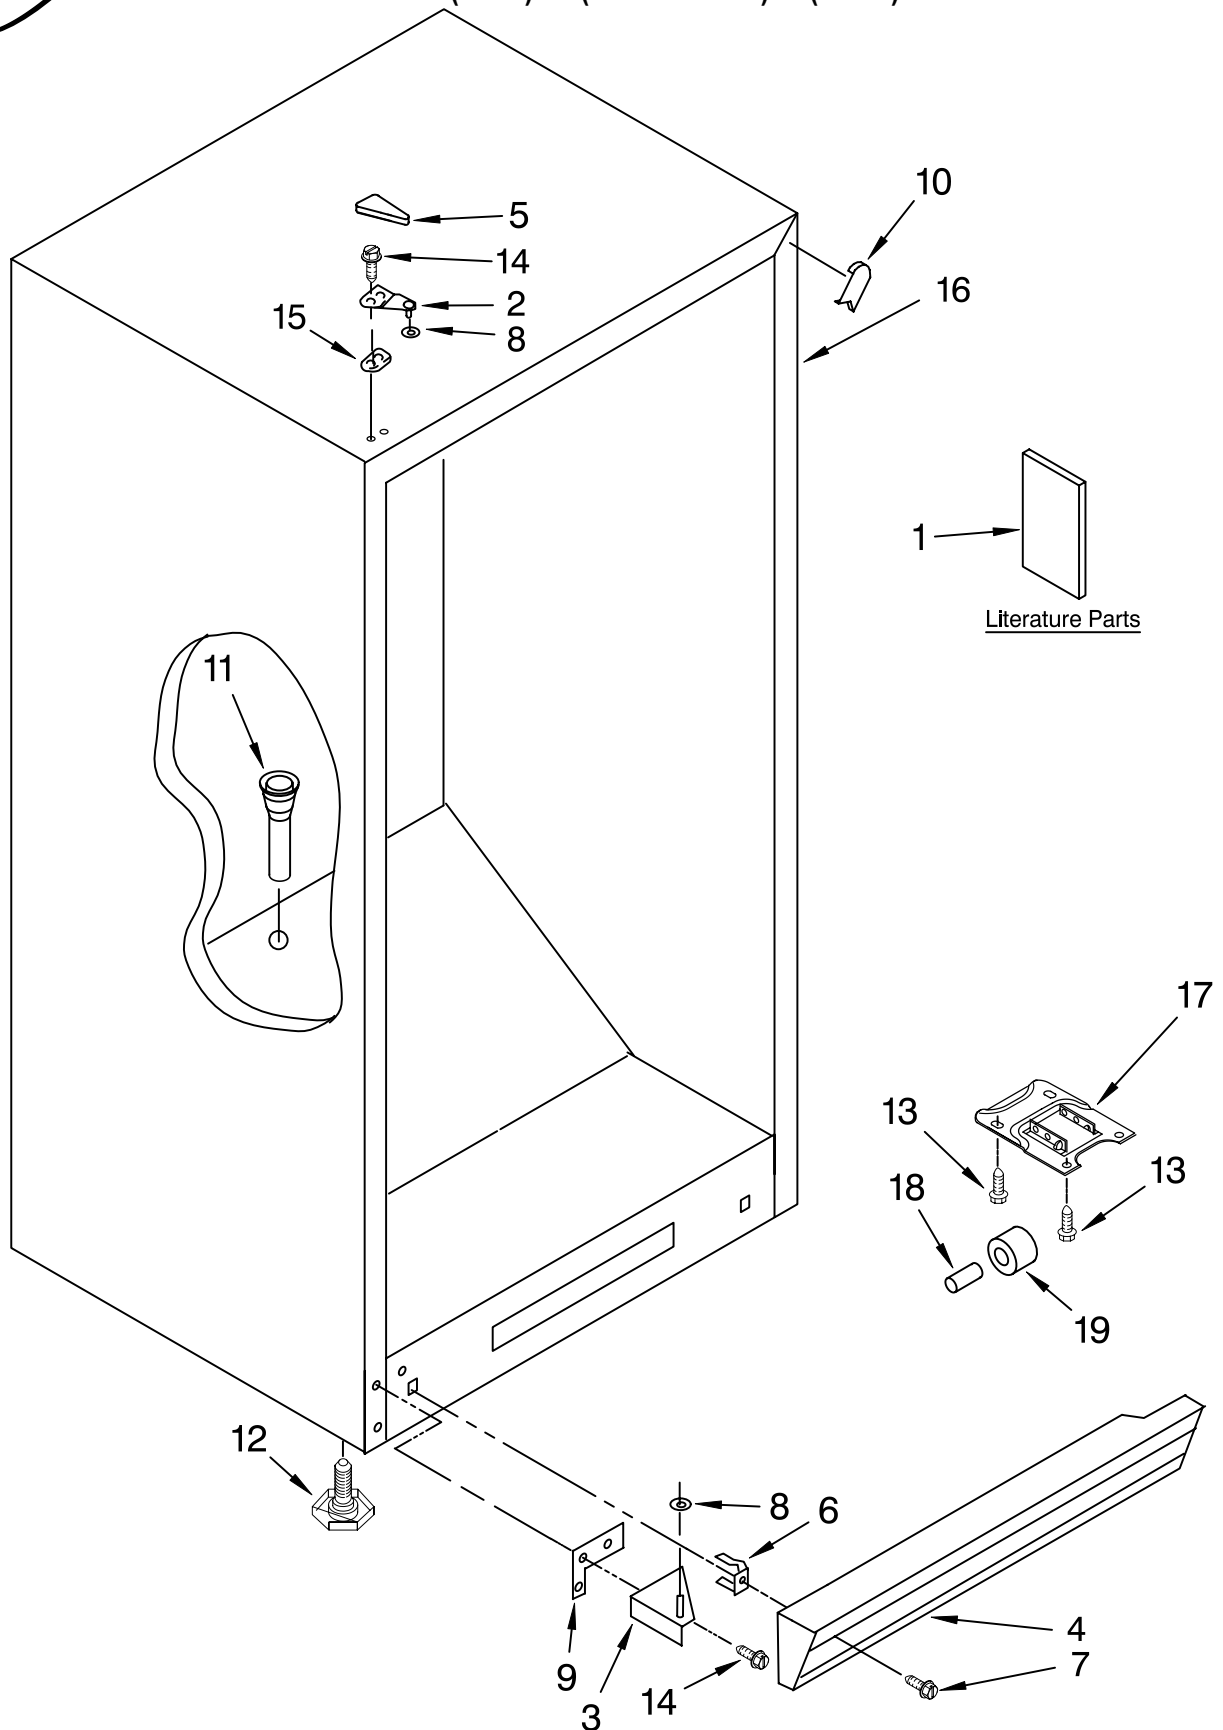

# CABINET PARTS

VERTICAL FREEZER

For Models: EV187NYRQ02, EV187NYRS02, EV187NYRV02  
(White) (Stainless Steel) (Satina)

FOR ORDERING INFORMATION REFER TO PARTS PRICE LIST

# CABINET PARTS

For Models: EV187NYRQ02, EV187NYRS02, EV187NYRV02  
(White) (Stainless Steel) (Satina)

Illus. No.	Part No.	DESCRIPTION
1		Literature Parts
	8210432	Owners Manual
	8210345	Energy Guide/Tag
2		Top Hinge
	4390885	White
	8210251	Black
3		Bottom Hinge
	8210223	White
	8210235	Black
4		Grille
	8210290	White
	8210294	Black
		(Includes 6 & 7)
5		Hinge Cover
	4357279	White
	4390763	Black
6	4356803	Clip, Grille
7	4357243	Screw
8	4390520	Washer
9	4390489	Shim Bottom
10		Filler, Corner
	8210227	White
	8210228	Black
11	W10164544	Grommet, Drain
12	4390866	Leg, Leveller
13	4357277	Screw
14	4356830	Screw
15	4390489	Shim, Hinge
16		Cabinet (Not A Serviceable Part)
17	8210265	Bracket, Roller
18	4390755	Axle
19	4390754	Roller, Front