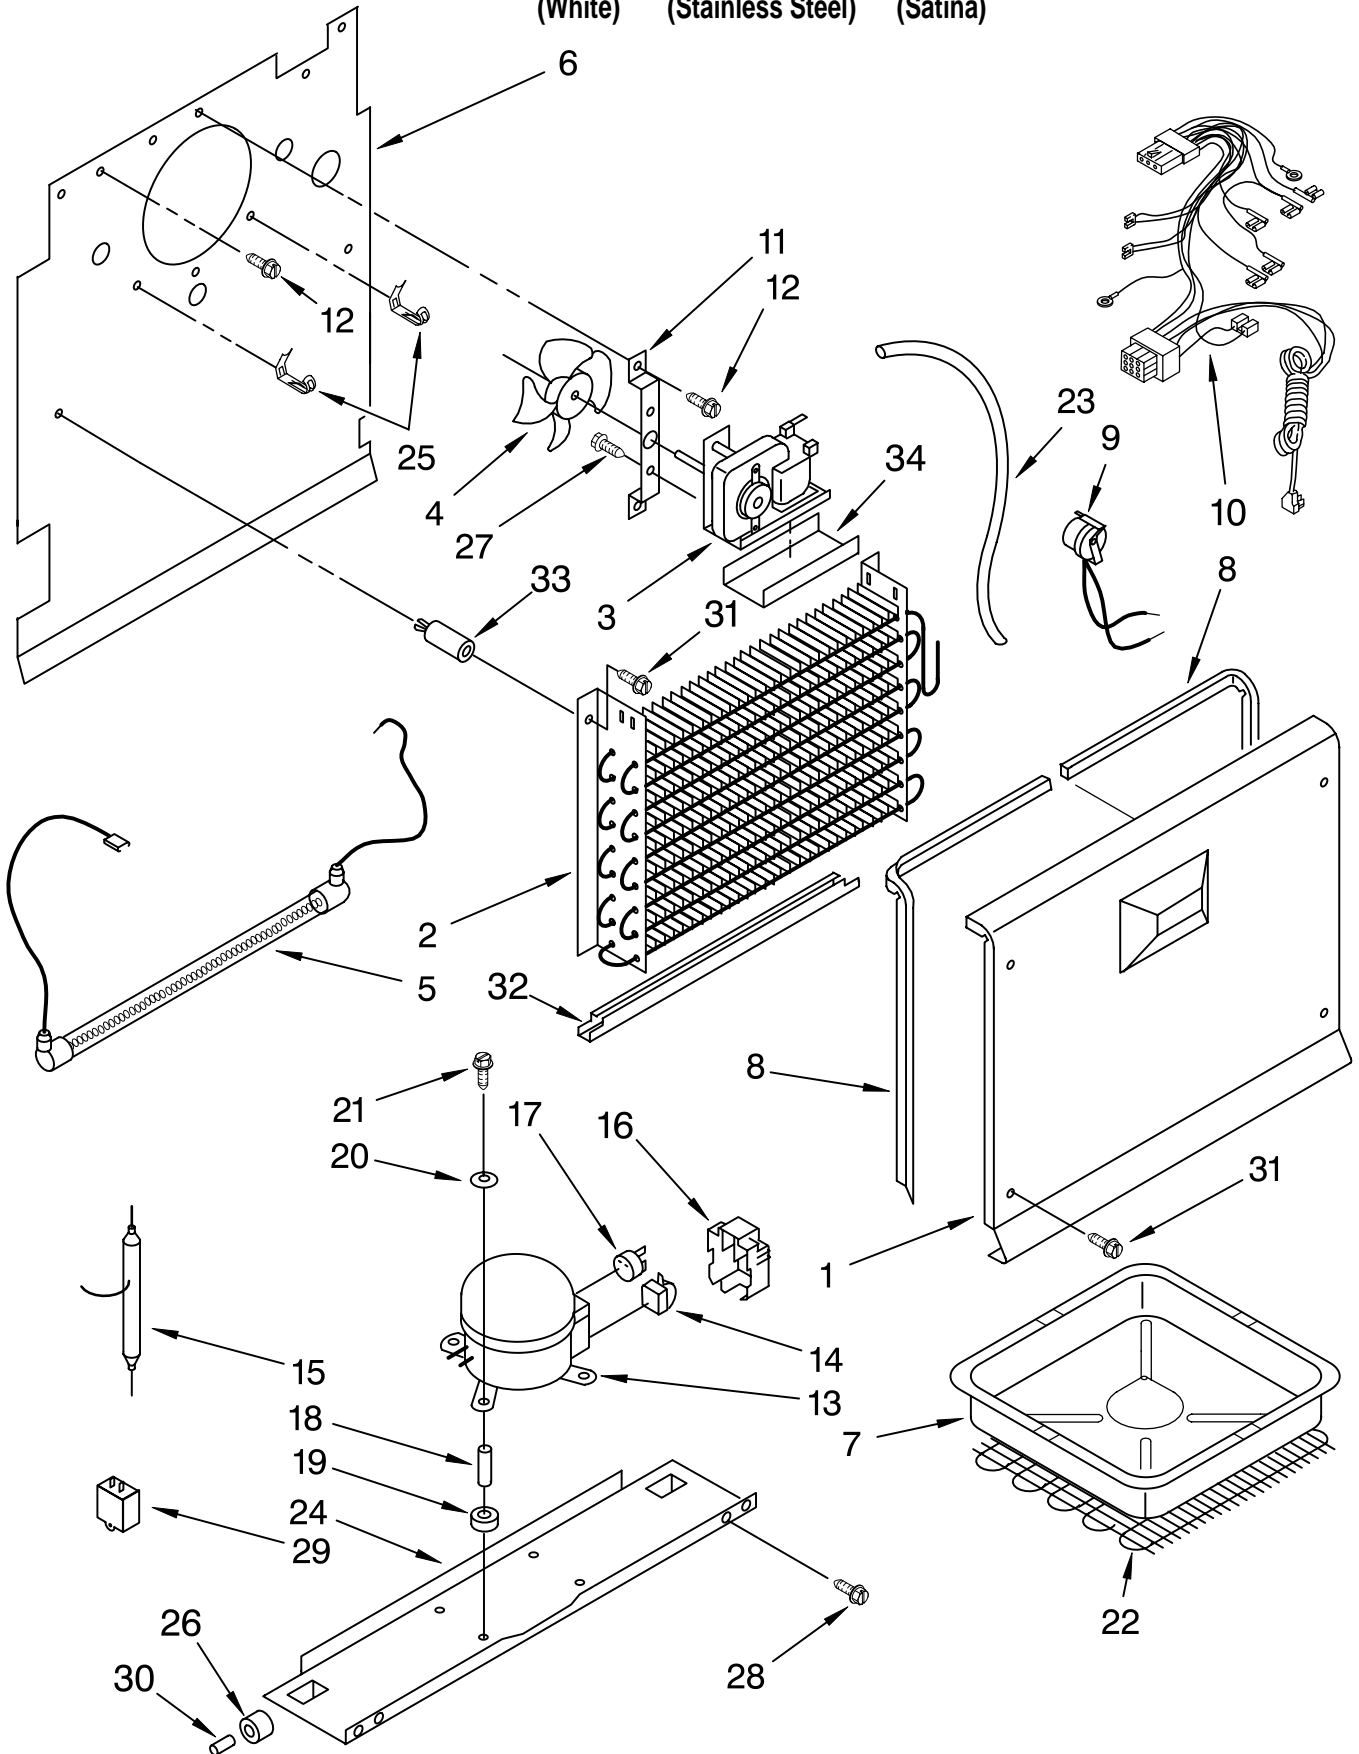

UNIT PARTS

For Models: EV187NYRQ02, EV187NYRS02, EV187NYRV02
(White) (Stainless Steel) (Satina)

FOR ORDERING INFORMATION REFER TO PARTS PRICE LIST

UNIT PARTS

For Models: EV187NYRQ02, EV187NYRS02, EV187NYRV02
(White) (Stainless Steel) (Satina)

<u>Illus.</u> <u>No.</u>	<u>Part</u> <u>No.</u>	<u>DESCRIPTION</u>
1	4390662	Cover, Evaporator
2	4357244	Evaporator
3	4357004	Motor, Fan
4	4356920	Blade, Fan
5	4356923	Heater, Defrost
6	4357123	Plate, Evaporator Mount
7	W10164623	Drain Pan
8		Gasket, Cover Evaporator
	4390663	Right
	4390664	Left
9	8210253	Bi-Metal Defrost
10	8210394	Harness, Wiring (With Power Cord)
11	4357129	Bracket, Motor
12	4356943	Screw, Motor
13	4356775	Compressor (Includes Items 14,16,17, & 19)
14	4356738	Relay
15	4357299	Drier
16	4356777	Cover
17	4356776	Overload
18	4356846	Sleeve
19	4356335	Compressor, Grommet
20	4356847	Washer
21	8210220	Screw, Compressor
22	8210243	Condenser
23	4357263	Heat, Exchanger
24	8210202	Pan, Compressor
25	4356952	Clip, Thermostat
26	4390754	Roller
27	4356970	Screw
28	4357277	Screw
29	8210224	Capacitor
30	4390755	Axle
31	4390821	Screw
32	W10164624	Shield, Heater
33	4357020	Grommet
34	4357128	Shield, Motor

REFRIGERANT CHARGE

5.8 oz.
(R-134A)

FOR ORDERING INFORMATION REFER TO PARTS PRICE LIST