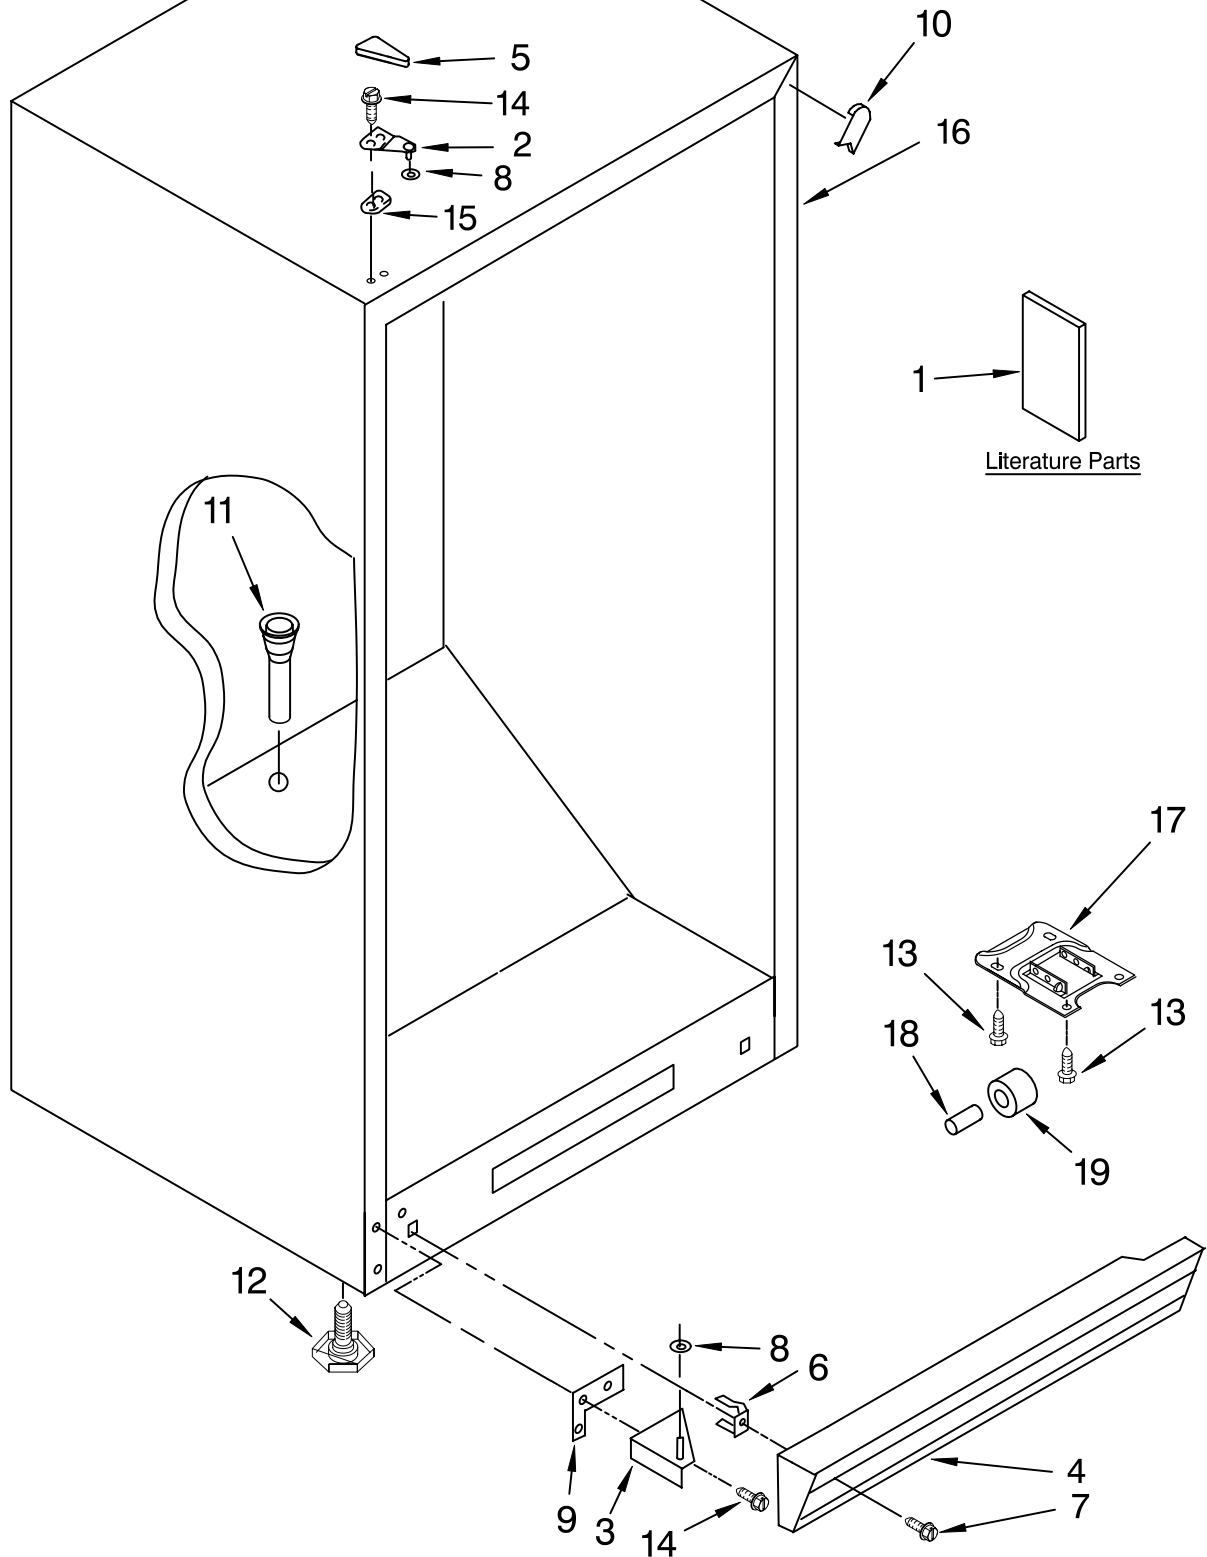

# CABINET PARTS

For Models: EV187NYRQ04, EV187NYRS04, EV187NYRV04  
(White) (Stainless Steel) (Satina)

VERTICAL FREEZER

FOR ORDERING INFORMATION REFER TO PARTS PRICE LIST

# CABINET PARTS

For Models: EV187NYRQ04, EV187NYRS04, EV187NYRV04  
(White) (Stainless Steel) (Satina)

Illus. No.	Part No.	DESCRIPTION
1		Literature Parts
	8210432	Owners Manual
	8210345	Energy Guide/Tag
2		Top Hinge
	8210222	White
	8210251	Black
3		Bottom Hinge
	8210223	White
	8210235	Black
4		Grille
	8210290	White
	8210294	Black
		(Includes 6 & 7)
5		Hinge Cover
	4357279	White
	4390763	Black
6	4356803	Clip, Grille
7	4357243	Screw
8	4390520	Washer
9	4390489	Shim Bottom
10		Filler, Corner
	8210227	White
	8210228	Black
11	W10164544	Grommet, Drain
12	4390866	Leg, Leveller
	W10177675	White
	W10177676	Black
13	4357277	Screw
14	4356830	Screw
15	4390489	Shim, Hinge
16		Cabinet (Not A Serviceable Part)
17	8210265	Bracket, Roller
18	4390755	Axle
19	4390754	Roller, Front

# LINER PARTS

For Models: EV187NYRQ04, EV187NYRS04, EV187NYRV04  
(White) (Stainless Steel) (Satina)

<b>Illus. No.</b>	<b>Part No.</b>	<b>DESCRIPTION</b>
1	4390649	Cover, Icemaker Hole
2	4390818	Basket, Middle
3		Rail, Basket
	4390819	Right
	4390820	Left
4	8210311	Thermostat
5	4390619	Knob, Thermostat
6	4357124	Timer, Defrost
7	8210350	Socket, Lamp
8	4390465	Bulb
9	4390743	Shield, Light
10	4357041	Plate, Thermostat
11	4357043	Screw
12	4390513	Light, Switch
13	4357295	Vent Plug
14	4390817	Shelf, Middle
15	4390816	Shelf, Top
16		Screw
	4390821	5/8"
	4390822	1 1/2"
17	4357043	Screw
18	W10135693	Bracket, Light
19	4390823	Stop, Basket