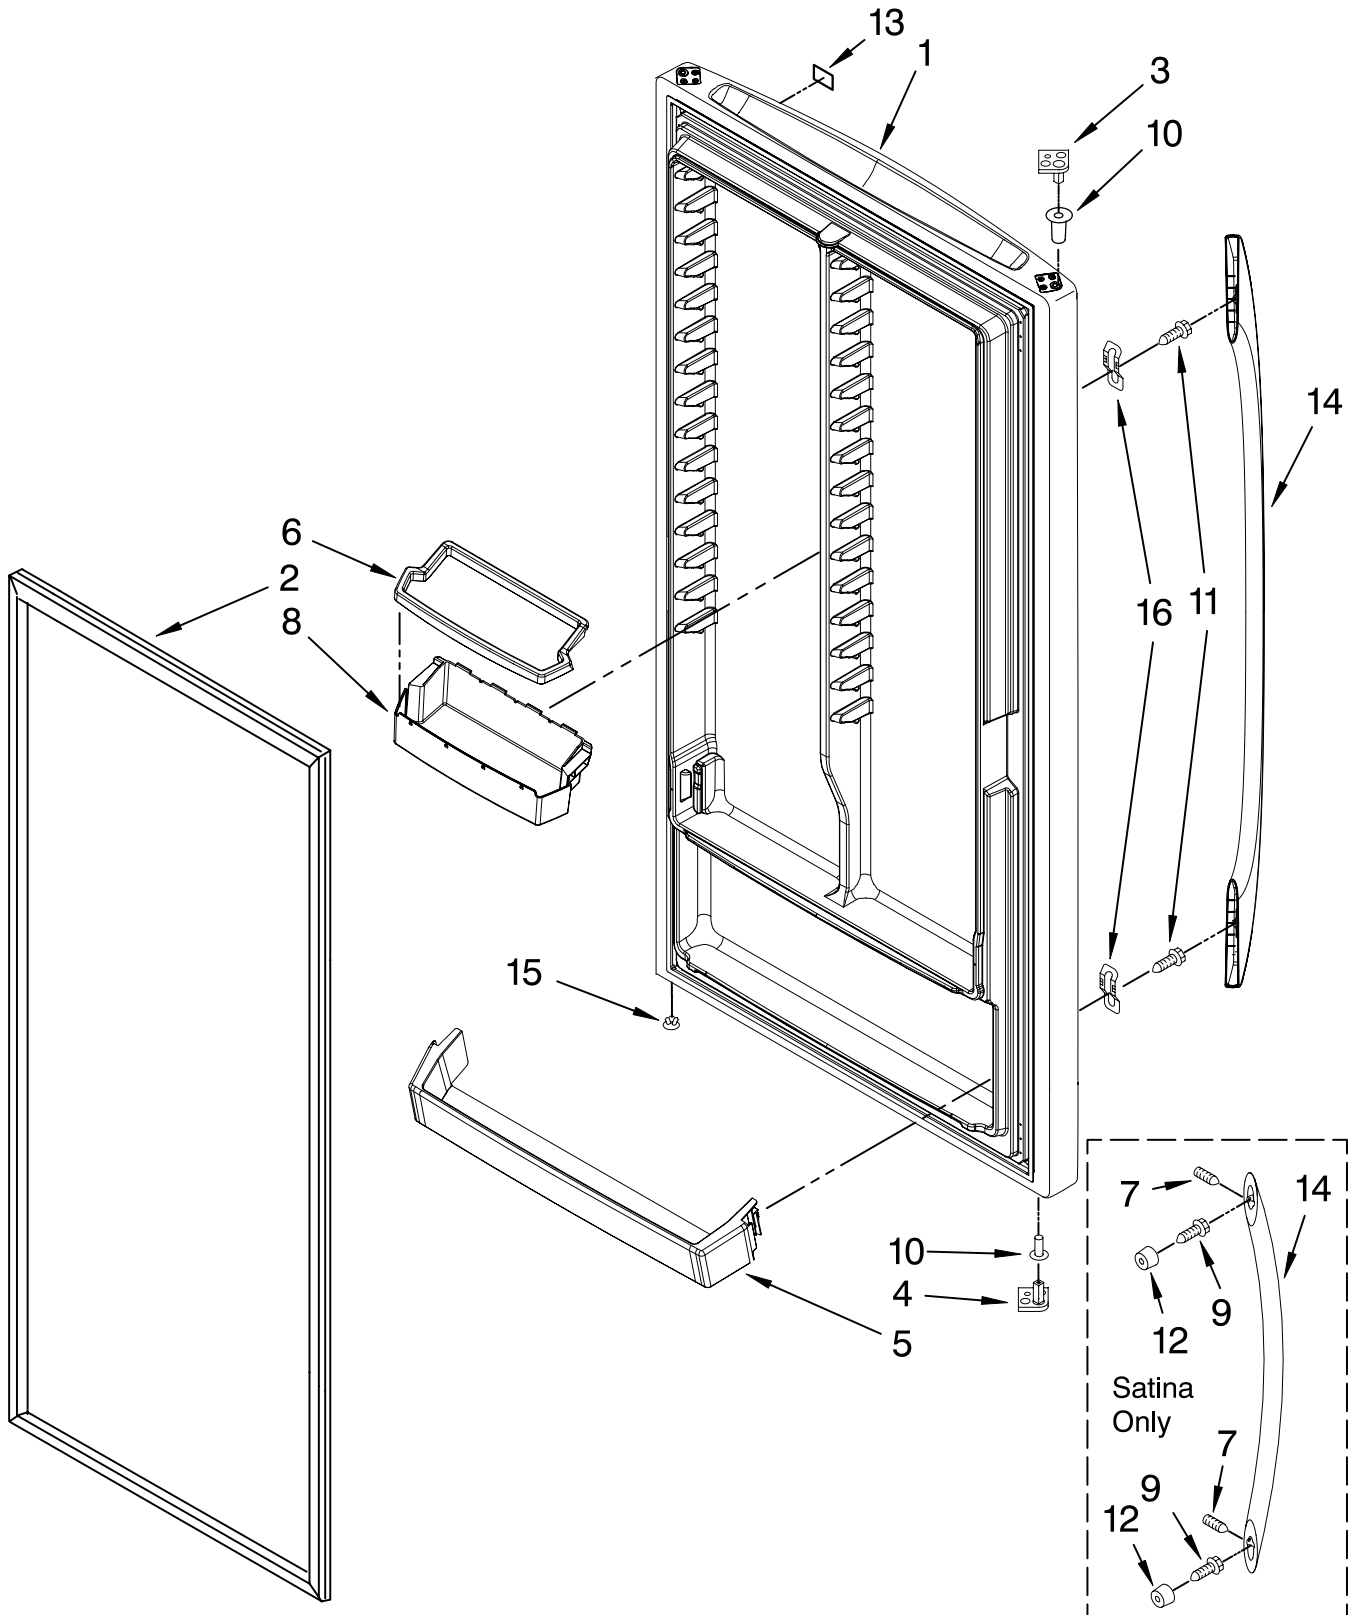

DOOR PARTS

For Models: EV187NYRQ04, EV187NYRS04, EV187NYRV04
(White) (Stainless Steel) (Satina)

FOR ORDERING INFORMATION REFER TO PARTS PRICE LIST

DOOR PARTS

For Models: EV187NYRQ04, EV187NYRS04, EV187NYRV04
(White) (Stainless Steel) (Satina)

Illus. No.	Part No.	DESCRIPTION
1		Door Assembly (Includes Interior Door Liner)
	8210360	White
	8210367	Stainless Steel
	8210368	Satina
2		Gasket
	8210339	White
	8210343	Black
3		Stop, Door (Top)
	8210401	White
	8210402	Black
4		Stop, Door (Bottom)
	8210400	Natural
5	8210379	Rail, Door (1) (Lower)
6	8210383	Cover, Bin
7	8533976	Screw, Set
8	W10179592	Bin, Door (6)
9	488208	Screw
10		Bushing
	4390731	White
	4390869	Black
11	489491	Screw
12	2219698	Stud, Handle
13		Nameplate
	4390656	White
	4390758	Black
14		Handle
	2313345W	White
	2313345B	Black
	2317777S	Brushed Aluminum (Includes Item 8)
15	4357067	Vent Plug
16	2255411	Clip, Handle

FOR ORDERING INFORMATION REFER TO PARTS PRICE LIST