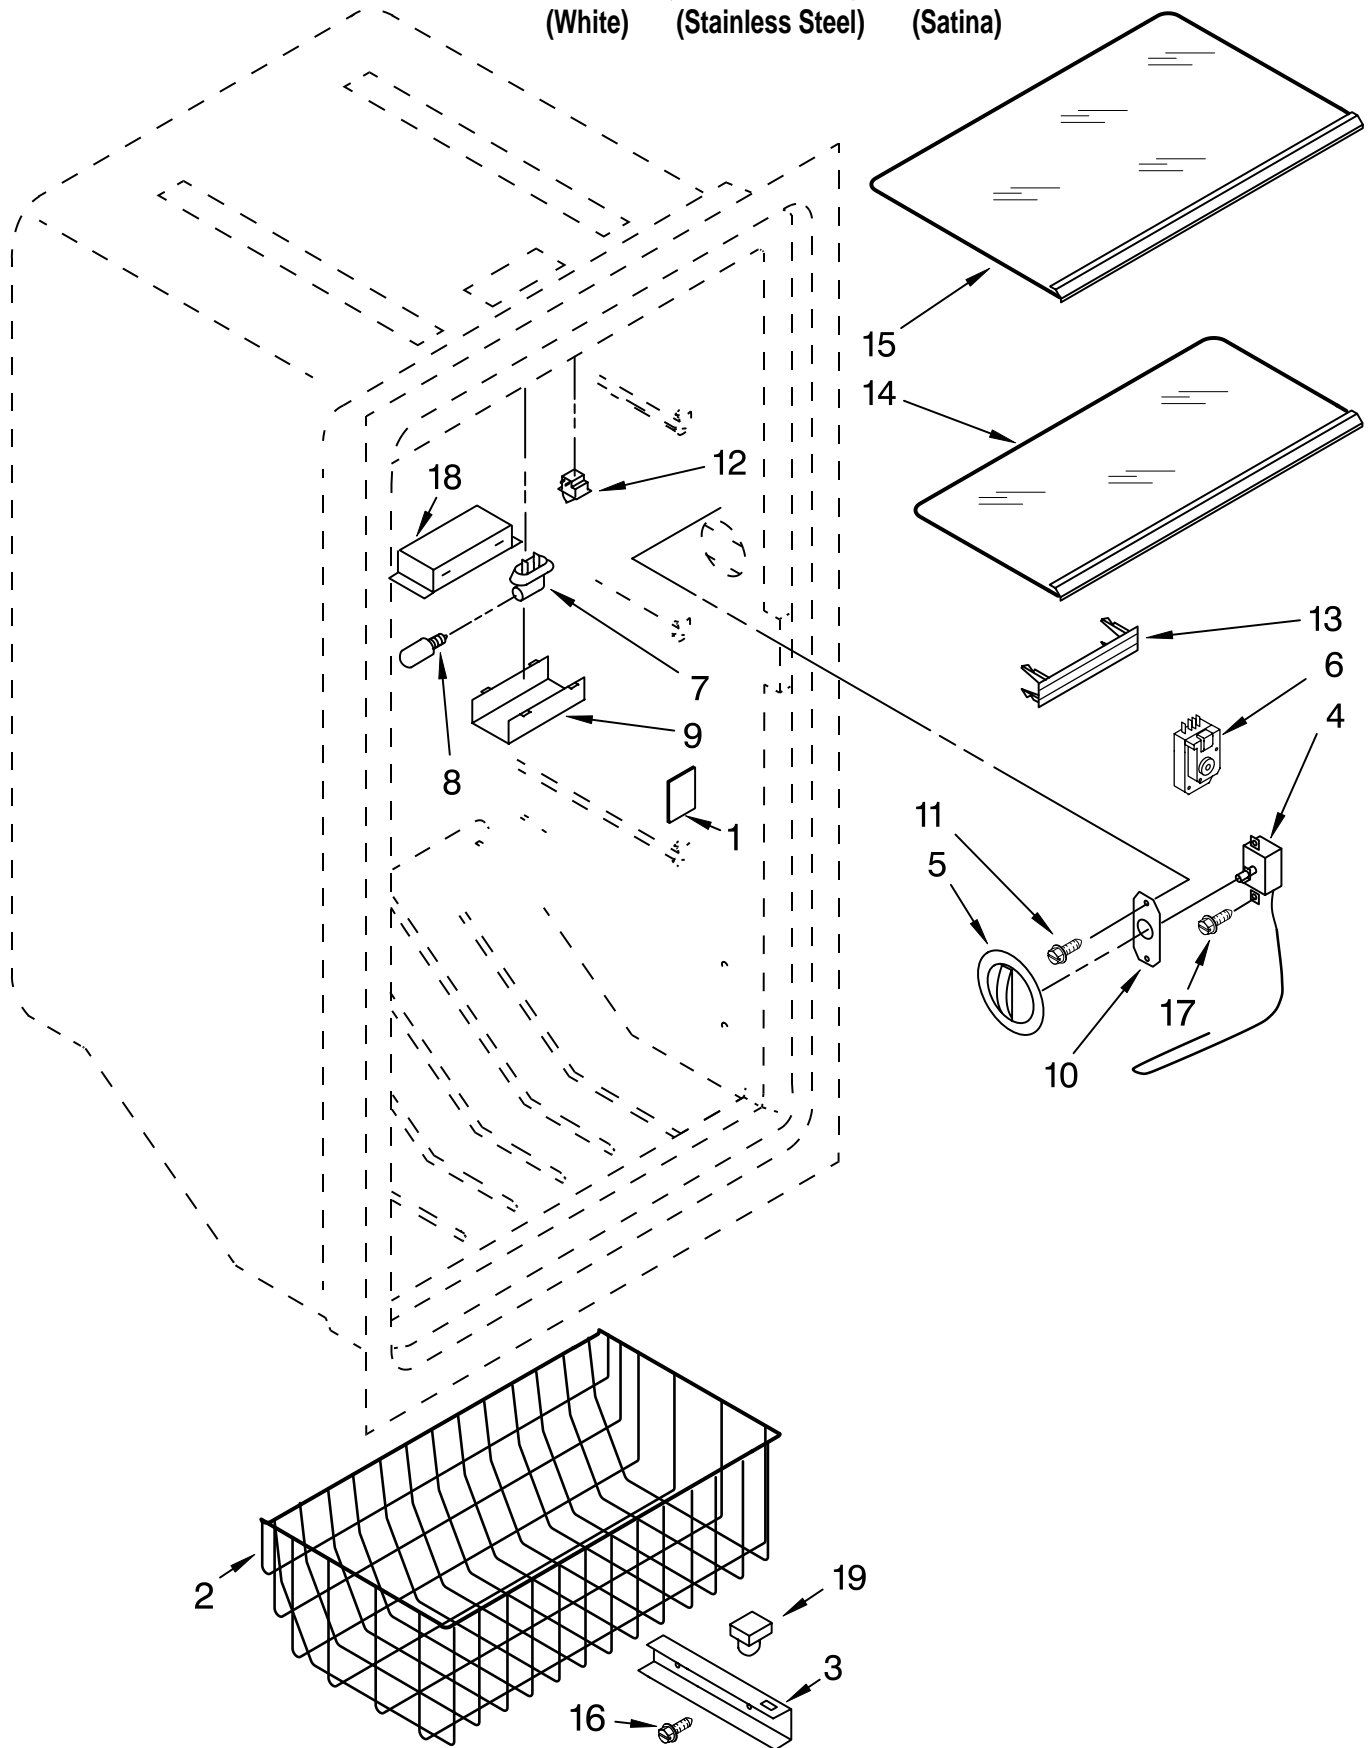

LINER PARTS

For Models: EV187NYRQ04, EV187NYRS04, EV187NYRV04
(White) (Stainless Steel) (Satina)

FOR ORDERING INFORMATION REFER TO PARTS PRICE LIST

LINER PARTS

For Models: EV187NYRQ04, EV187NYRS04, EV187NYRV04
(White) (Stainless Steel) (Satina)

Illus. No.	Part No.	DESCRIPTION
1	4390649	Cover, Icemaker Hole
2	4390818	Basket, Middle
3		Rail, Basket
	4390819	Right
	4390820	Left
4	8210311	Thermostat
5	4390619	Knob, Thermostat
6	4357124	Timer, Defrost
7	8210350	Socket, Lamp
8	4390465	Bulb
9	4390743	Shield, Light
10	4357041	Plate, Thermostat
11	4357043	Screw
12	4390513	Light, Switch
13	4357295	Vent Plug
14	4390817	Shelf, Middle
15	4390816	Shelf, Top
16		Screw
	4390821	5/8"
	4390822	1 1/2"
17	4357043	Screw
18	W10135693	Bracket, Light
19	4390823	Stop, Basket

FOR ORDERING INFORMATION REFER TO PARTS PRICE LIST