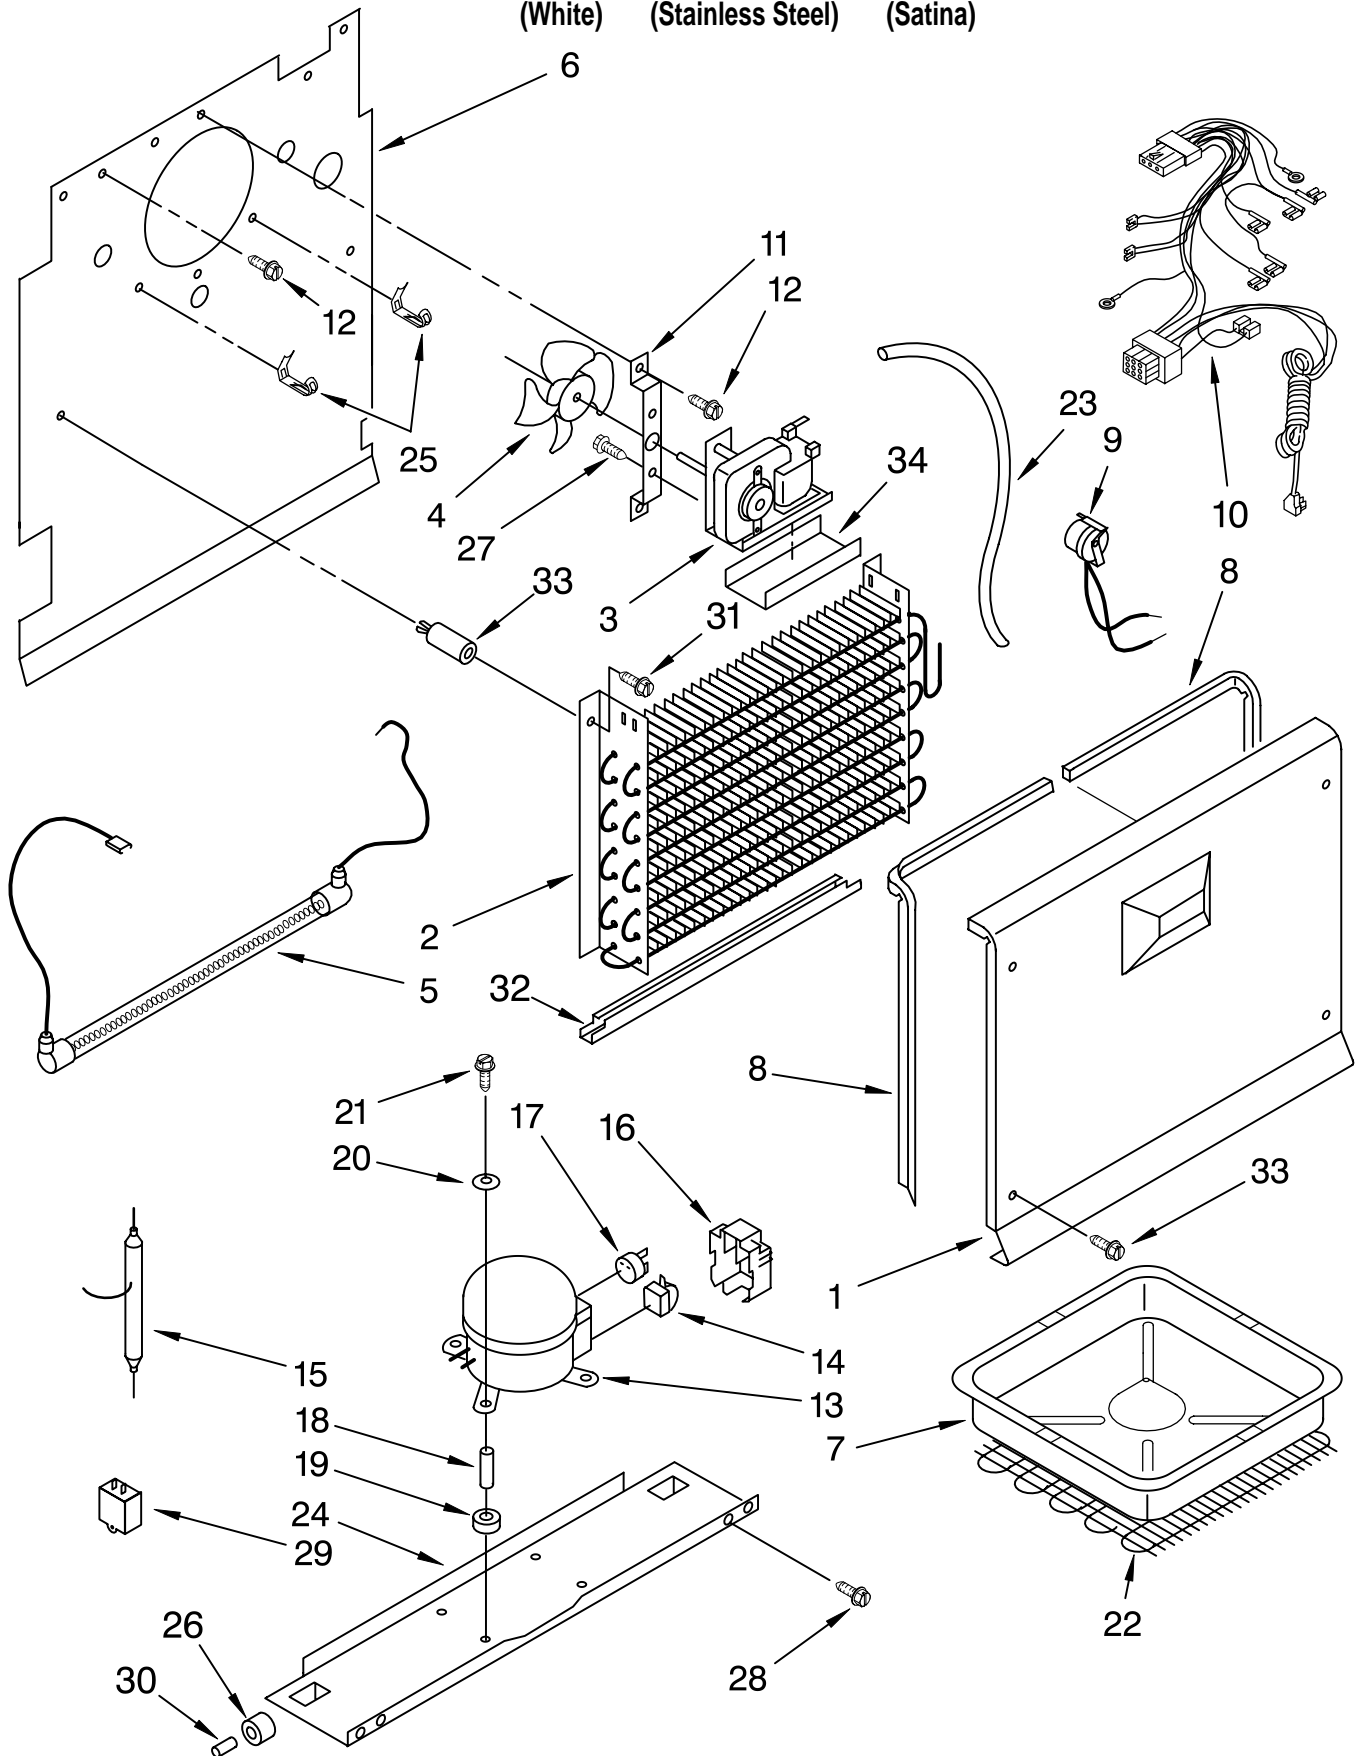

UNIT PARTS

For Models: EV187NYRQ04, EV187NYRS04, EV187NYRV04
(White) (Stainless Steel) (Satina)

FOR ORDERING INFORMATION REFER TO PARTS PRICE LIST

UNIT PARTS

For Models: EV187NYRQ04, EV187NYRS04, EV187NYRV04
(White) (Stainless Steel) (Satina)

<u>Illus. No.</u>	<u>Part No.</u>	<u>DESCRIPTION</u>
1	4390662	Cover, Evaporator
2	4357244	Evaporator
3	4357004	Motor, Fan
4	4356920	Blade, Fan
5	4356923	Heater, Defrost
6	4357123	Plate, Evaporator Mount
7	W10164623	Drain Pan
8		Gasket, Cover Evaporator
	4390663	Right
	4390664	Left
9	8210253	Bi-Metal Defrost
10	8210394	Harness, Wiring (With Power Cord)
11	4357129	Bracket, Motor
12	4356943	Screw, Motor
13	4356775	Compressor (Includes Items 14,16,17, & 19)
14	4356738	Relay
15	4357299	Drier
16	4356777	Cover
17	4356776	Overload
18	4356846	Sleeve
19	4356335	Compressor, Grommet
20	4356847	Washer
21	8210220	Screw, Compressor
22	8210248	Condenser
23	4357263	Heat, Exchanger
24	8210202	Pan, Compressor
25	4356952	Clip, Thermostat
26	4390754	Roller
27	4356970	Screw
28	4357277	Screw
29	4390674	Capacitor
30	4390755	Axle
31	4390821	Screw
32	4356924	Shield, Heater
33	4357020	Grommet
34	4357128	Shield, Motor

REFRIGERANT CHARGE

5.8 oz.
(R-134A)

FOR ORDERING INFORMATION REFER TO PARTS PRICE LIST