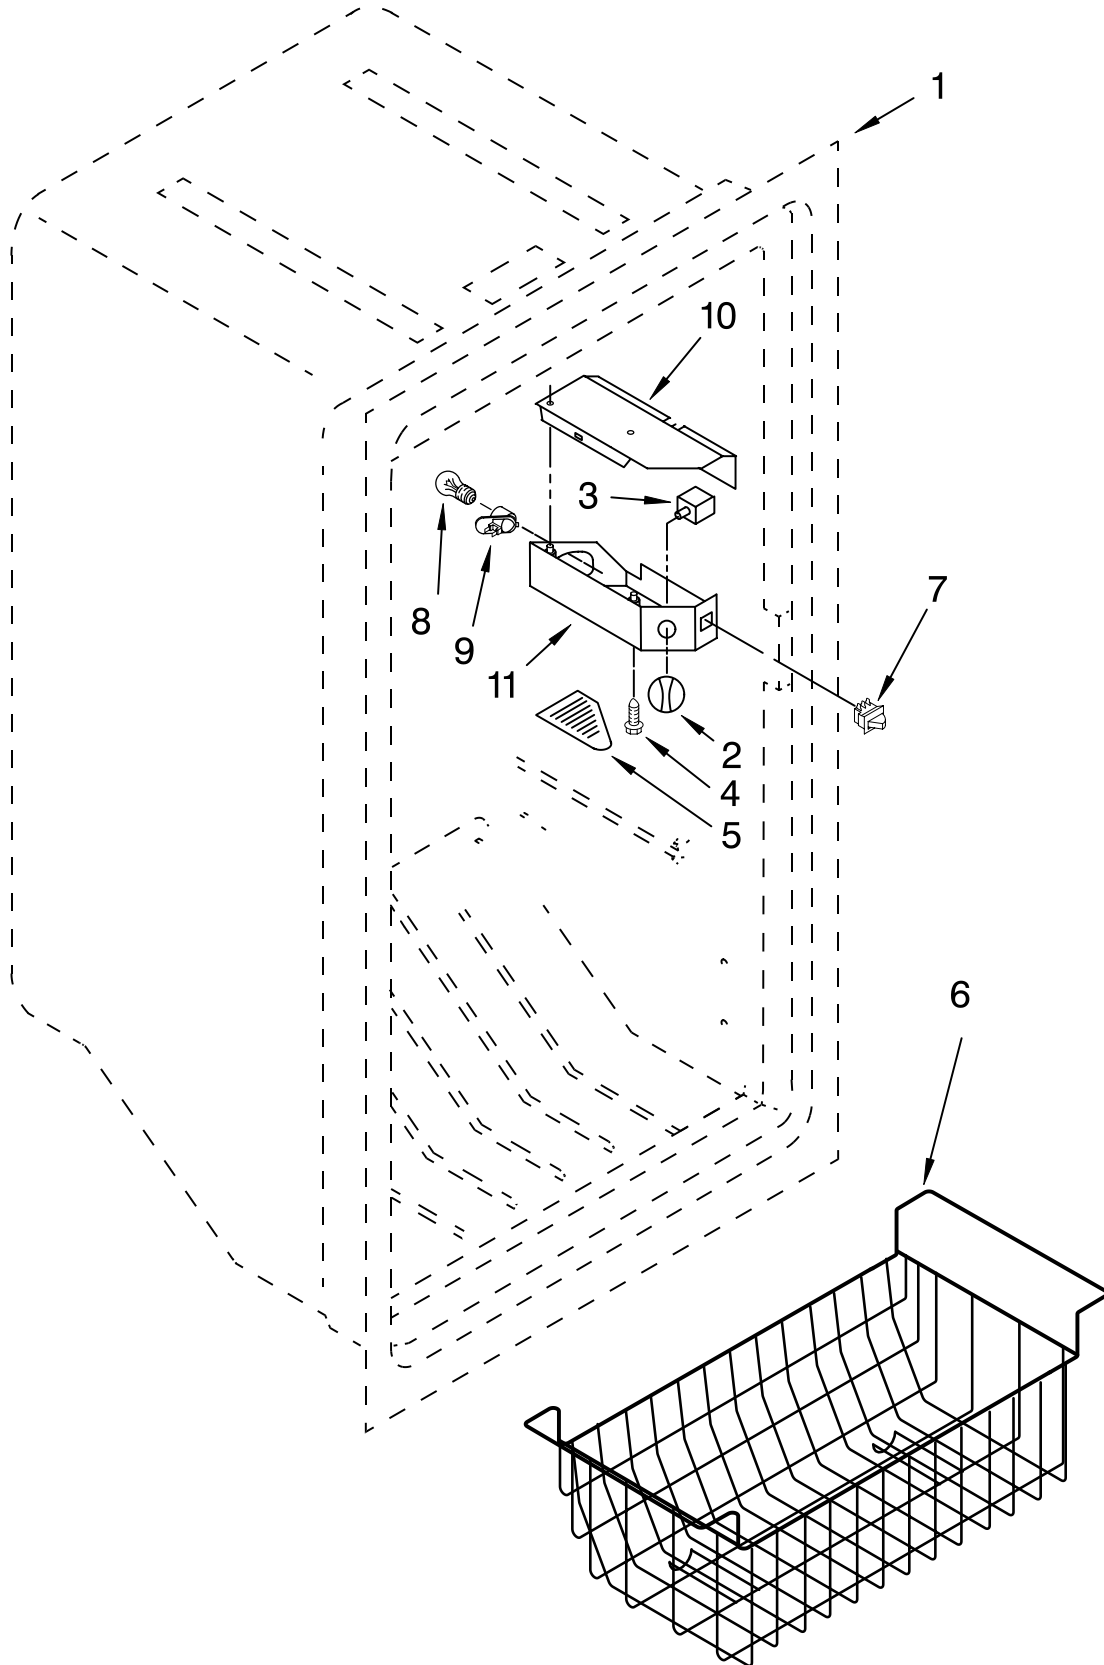

CABINET PARTS

VERTICAL FREEZER

For Model: EV200FZRQ03
(White)

FOR ORDERING INFORMATION REFER TO PARTS PRICE LIST

CABINET PARTS

For Model: EV200FZRQ03
(White)

Illus. No.	Part No.	DESCRIPTION
1		Literature Parts
	8210432	Owners Manual
	8210399	Energy Label/Tag
2	4390520	Washer, Door Spacer
3	4356803	Clip, Grille
4	8210310	Grille
5	4357139	Screw
6	4390731	Bushing, Hinge
7	8210227	Corner Filler (2)
8	4356828	Shim, Hinge
9	8210222	Hinge, Top
10	8210238	Hinge, Bottom
11	4357019	Drain Plug
12	4390866	Leg, Leveler
13	4356830	Screw
14	4357269	Grommet, Drain
15	8210375	Cord, Power
16		Cabinet (Not A Serviceable Part)
17	4390905	Power Light Assembly
18	4357279	Cover, Hinge
19	4390596	Plug (White)

FOR ORDERING INFORMATION REFER TO PARTS PRICE LIST

LINER PARTS

For Model: EV200FZRQ03
(White)

FOR ORDERING INFORMATION REFER TO PARTS PRICE LIST

LINER PARTS

For Model: EV200FZRQ03
(White)

Illus. No.	Part No.	DESCRIPTION
1		Liner (Not A Serviceable Part)
2	8210348	Knob, Control
3	8210395	Thermostat
4	4357042	Screw
5	8210349	Lens, Light
6	4390698	Basket
7	4390513	Switch, Light
8	4390465	Bulb, Light
9	8210350	Socket, Light
10	8210351	Shield, Light
11	8210406	Box, Control

FOR ORDERING INFORMATION REFER TO PARTS PRICE LIST

UNIT PARTS

For Model: EV200FZRQ03
(White)

FOR ORDERING INFORMATION REFER TO PARTS PRICE LIST

UNIT PARTS

For Model: EV200FZRQ03
(White)

Illus. No.	Part No.	DESCRIPTION
1	4357095	Pan, Compressor Mounting
2	4357299	Drier
3	4356846	Sleeve, Grommet
4	4356847	Washer
5	4356852	Screw, Compressor Mounting
6	4356335	Grommet
7	4356775	Compressor (Includes Items 6, 8, 9, & 17)
8	4356738	Relay
9	4356776	Overload
10	8210412	Evaporator, Top
11	8210254	Evaporator Shelf
12	8210255	Evaporator Shelf
13	8210256	Evaporator Shelf
14	4357223	Evaporator, Mounting Screw
15	4390809	Heat Exchanger
16	4356777	Cover
17	4390674	Capacitor
18	4356854	Clamp
19	4356820	Screw
20	8210257	Evaporator Shelf, Bottom