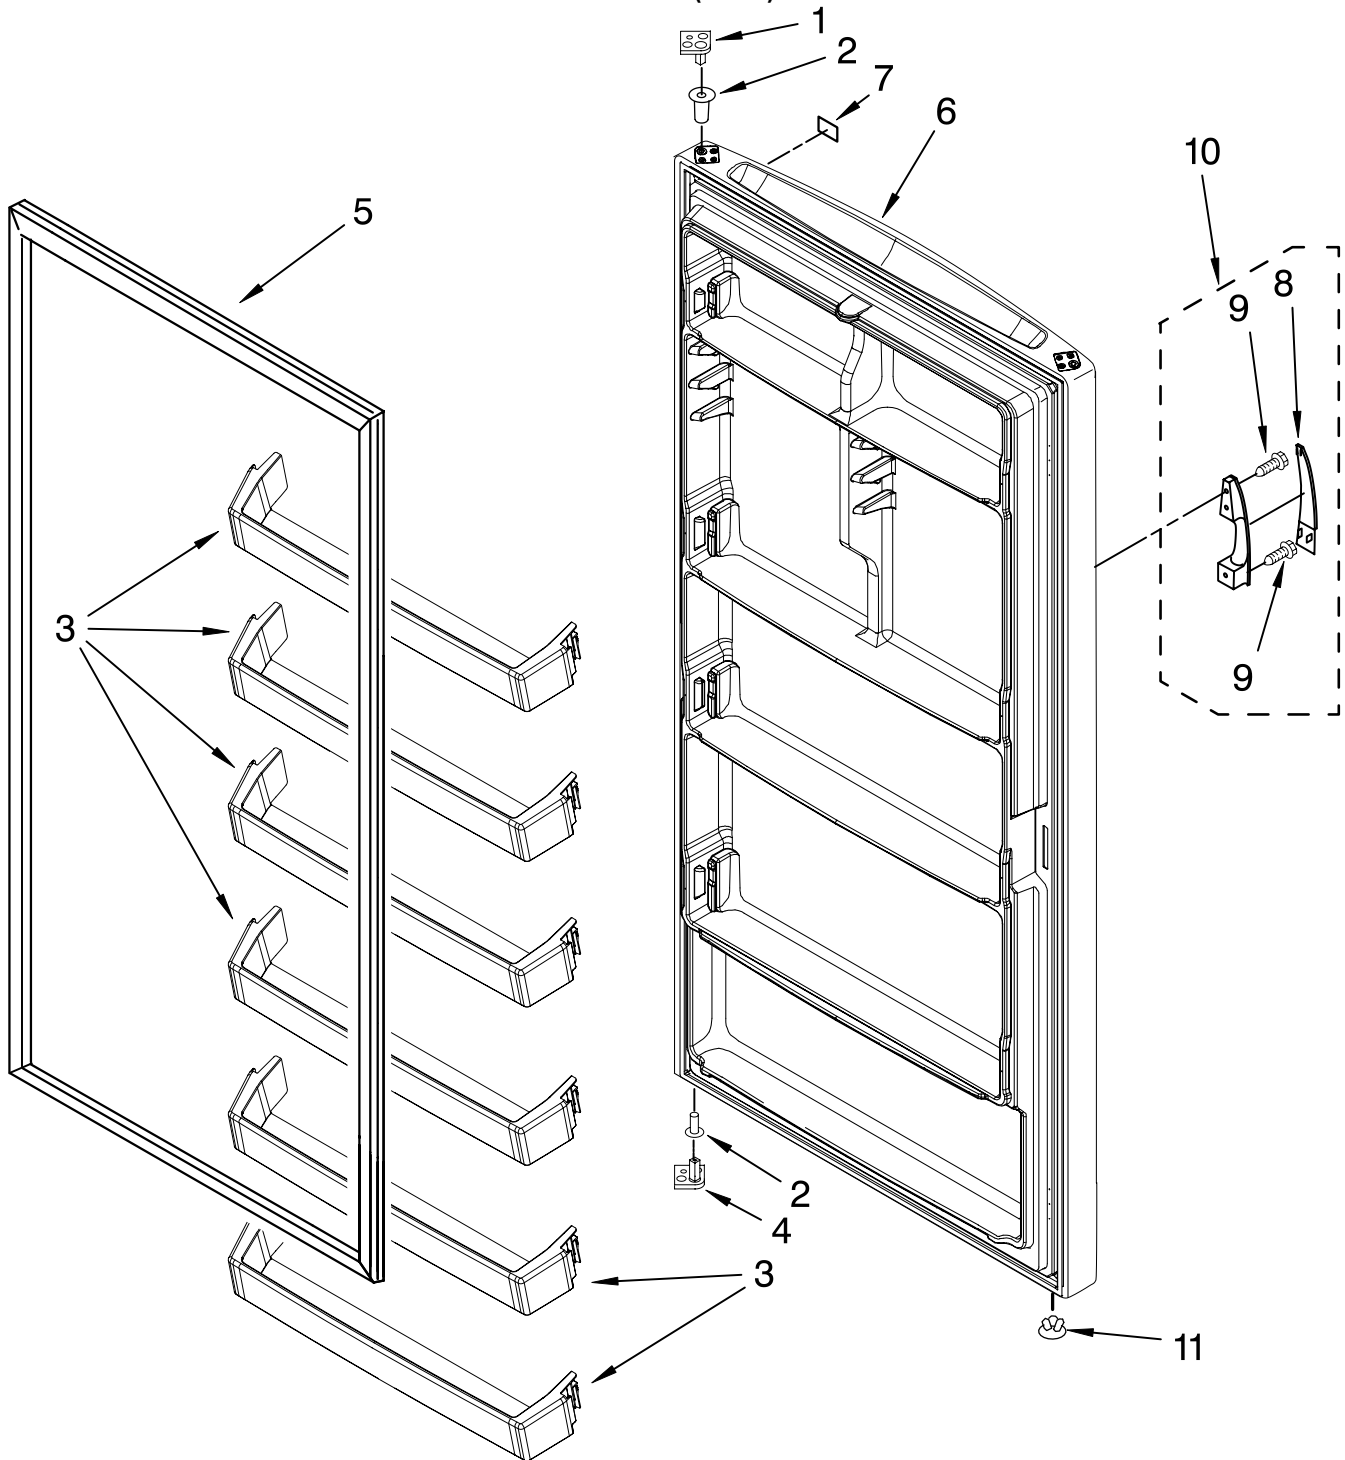

REFRIGERANT CHARGE

6.9 oz.
(R-134A)

FOR ORDERING INFORMATION REFER TO PARTS PRICE LIST

DOOR PARTS

For Model: EV200FZRQ03
(White)

Illus. No.	Part No.	DESCRIPTION
1	8210401	Stop, Door (Upper)
2	4390731	Bushing, Hinge
3	8210404	Rail, Door (6)
4	8210400	Stop, Door (Lower)

Illus. No.	Part No.	DESCRIPTION
5	8210341	Gasket, Door
6	8210361	Door Assembly (Includes Interior Door Liner)
7	2255121	Nameplate
8	4390668	Insert, Handle

Illus. No.	Part No.	DESCRIPTION
9	4390669	Screw
10	4390667	Handle Assembly (Includes Items 8 & 9)
11	4357067	Vent Plug