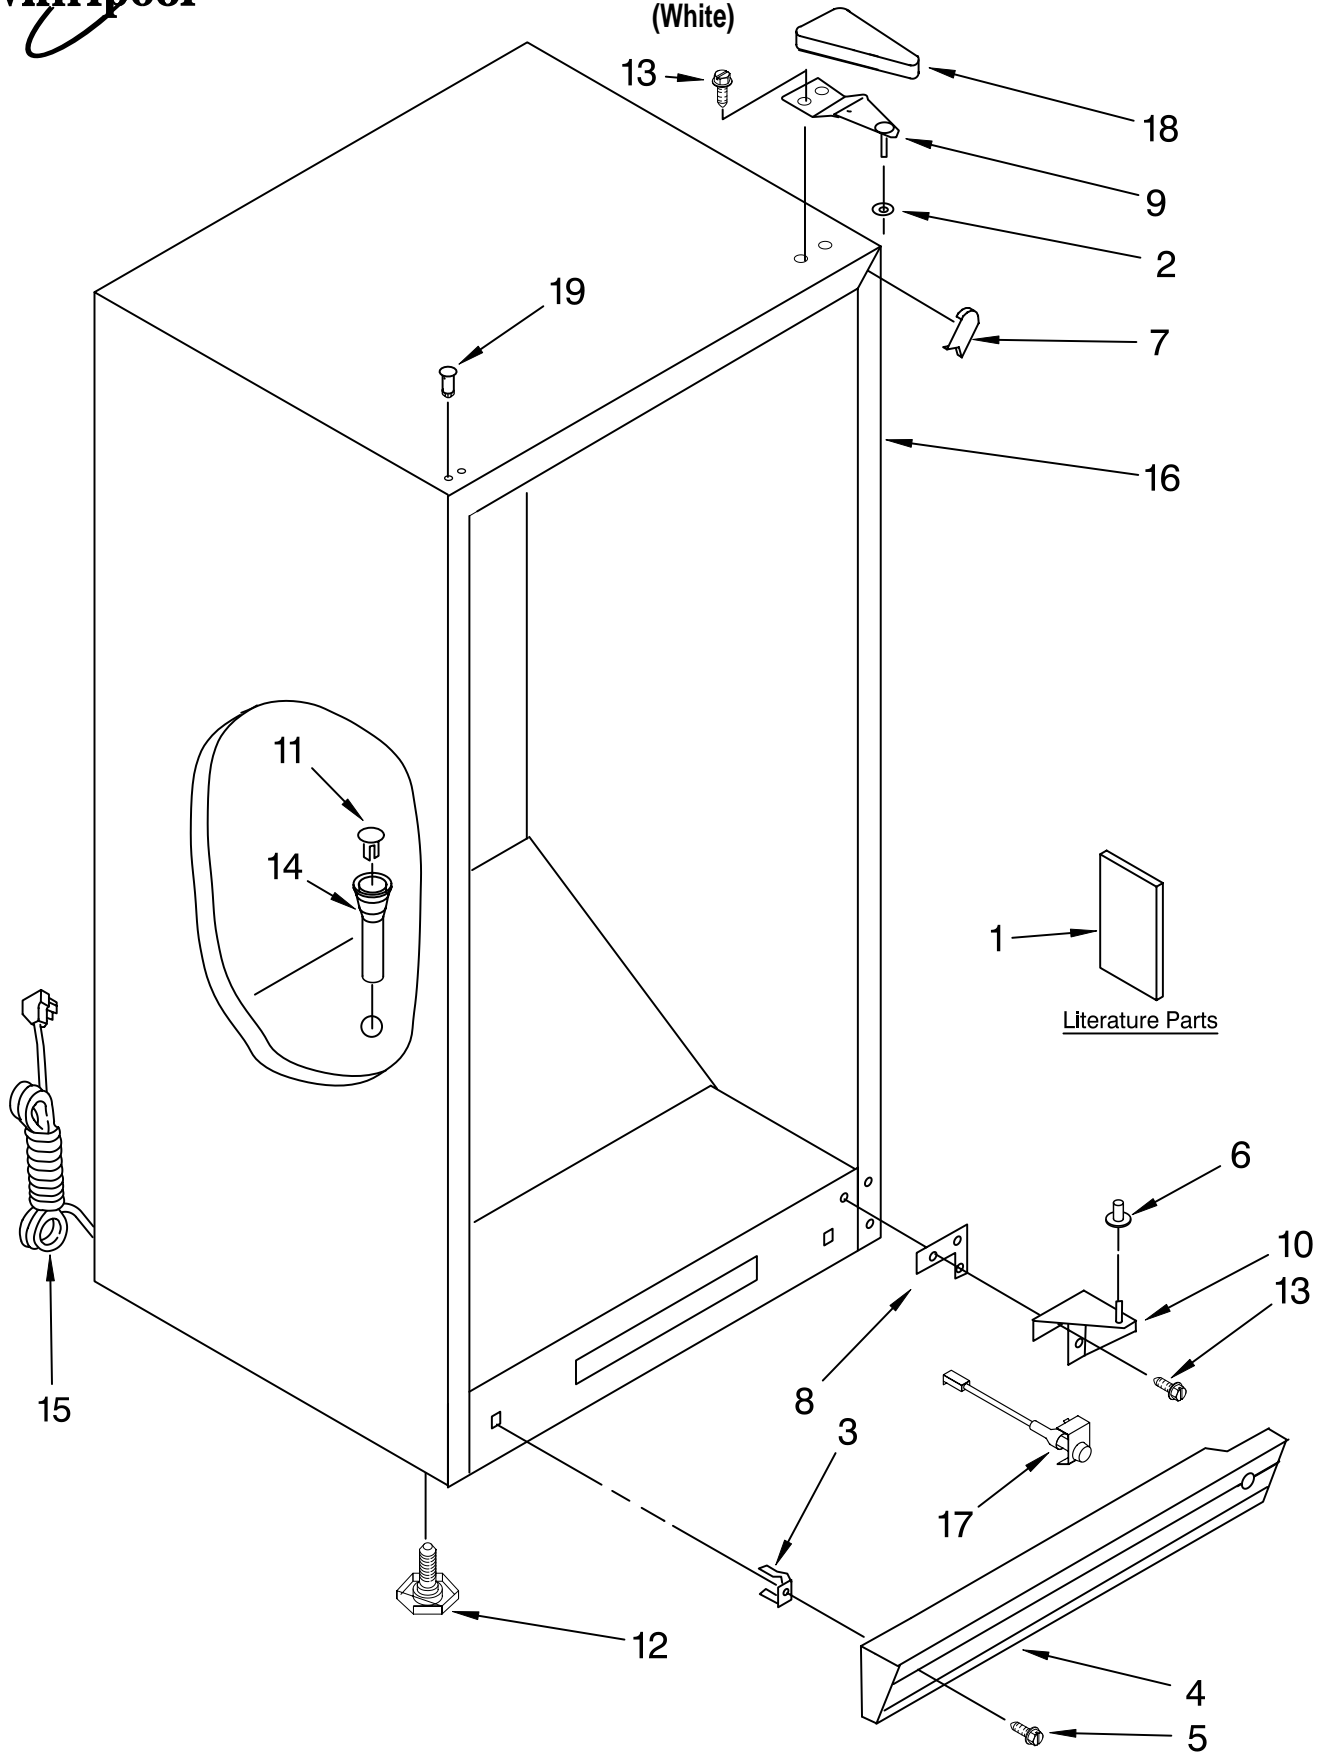

CABINET PARTS

VERTICAL FREEZER

For Model: EV200FZRQ03
(White)

FOR ORDERING INFORMATION REFER TO PARTS PRICE LIST

CABINET PARTS

For Model: EV200FZRQ03
(White)

Illus. No.	Part No.	DESCRIPTION
1		Literature Parts
	8210432	Owners Manual
	8210399	Energy Label/Tag
2	4390520	Washer, Door Spacer
3	4356803	Clip, Grille
4	8210310	Grille
5	4357139	Screw
6	4390731	Bushing, Hinge
7	8210227	Corner Filler (2)
8	4356828	Shim, Hinge
9	8210222	Hinge, Top
10	8210238	Hinge, Bottom
11	4357019	Drain Plug
12	4390866	Leg, Leveler
13	4356830	Screw
14	4357269	Grommet, Drain
15	8210375	Cord, Power
16		Cabinet (Not A Serviceable Part)
17	4390905	Power Light Assembly
18	4357279	Cover, Hinge
19	4390596	Plug (White)

FOR ORDERING INFORMATION REFER TO PARTS PRICE LIST

LINER PARTS

For Model: EV200FZRQ03
(White)

FOR ORDERING INFORMATION REFER TO PARTS PRICE LIST

LINER PARTS

For Model: EV200FZRQ03
(White)

Illus. No.	Part No.	DESCRIPTION
1		Liner (Not A Serviceable Part)
2	8210348	Knob, Control
3	8210395	Thermostat
4	4357042	Screw
5	8210349	Lens, Light
6	4390698	Basket
7	4390513	Switch, Light
8	4390465	Bulb, Light
9	8210350	Socket, Light
10	8210351	Shield, Light
11	8210406	Box, Control

FOR ORDERING INFORMATION REFER TO PARTS PRICE LIST

UNIT PARTS

For Model: EV200FZRQ03
(White)

FOR ORDERING INFORMATION REFER TO PARTS PRICE LIST

UNIT PARTS

For Model: EV200FZRQ03
(White)

Illus. No.	Part No.	DESCRIPTION
1	4357095	Pan, Compressor Mounting
2	4357299	Drier
3	4356846	Sleeve, Grommet
4	4356847	Washer
5	4356852	Screw, Compressor Mounting
6	4356335	Grommet
7	4356775	Compressor (Includes Items 6, 8, 9, & 17)
8	4356738	Relay
9	4356776	Overload
10	8210412	Evaporator, Top
11	8210254	Evaporator Shelf
12	8210255	Evaporator Shelf
13	8210256	Evaporator Shelf
14	4357223	Evaporator, Mounting Screw
15	4390809	Heat Exchanger
16	4356777	Cover
17	4390674	Capacitor
18	4356854	Clamp
19	4356820	Screw
20	8210257	Evaporator Shelf, Bottom