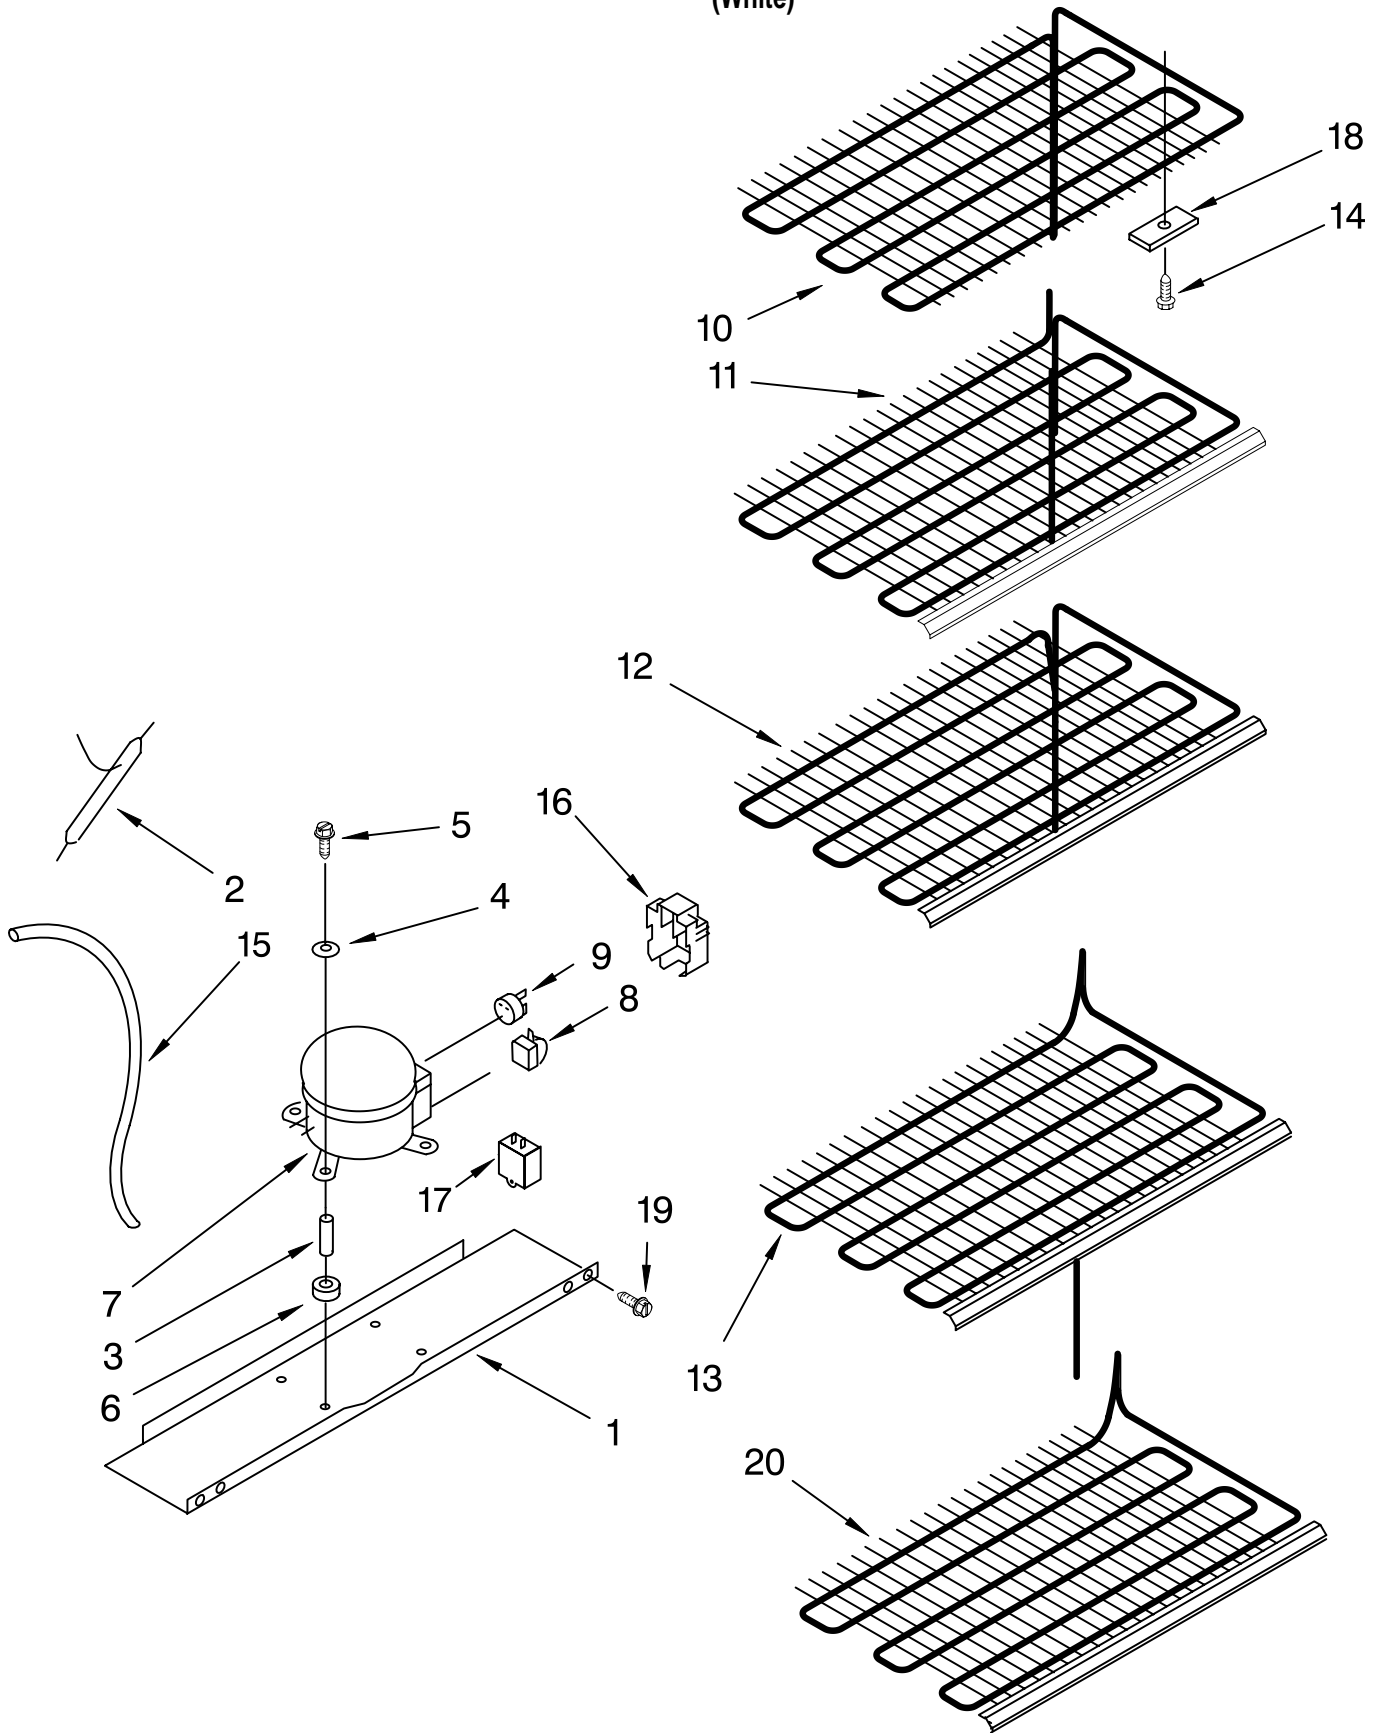

CABINET PARTS

VERTICAL FREEZER

For Model: EV200FZRQ03
(White)

FOR ORDERING INFORMATION REFER TO PARTS PRICE LIST

CABINET PARTS

For Model: EV200FZRQ03
(White)

Illus. No.	Part No.	DESCRIPTION
1		Literature Parts
	8210432	Owners Manual
	8210399	Energy Label/Tag
2	4390520	Washer, Door Spacer
3	4356803	Clip, Grille
4	8210310	Grille
5	4357139	Screw
6	4390731	Bushing, Hinge
7	8210227	Corner Filler (2)
8	4356828	Shim, Hinge
9	8210222	Hinge, Top
10	8210238	Hinge, Bottom
11	4357019	Drain Plug
12	4390866	Leg, Leveler
13	4356830	Screw
14	4357269	Grommet, Drain
15	8210375	Cord, Power
16		Cabinet (Not A Serviceable Part)
17	4390905	Power Light Assembly
18	4357279	Cover, Hinge
19	4390596	Plug (White)

FOR ORDERING INFORMATION REFER TO PARTS PRICE LIST

LINER PARTS

For Model: EV200FZRQ03
(White)

FOR ORDERING INFORMATION REFER TO PARTS PRICE LIST

LINER PARTS

For Model: EV200FZRQ03
(White)

Illus. No.	Part No.	DESCRIPTION
1		Liner (Not A Serviceable Part)
2	8210348	Knob, Control
3	8210395	Thermostat
4	4357042	Screw
5	8210349	Lens, Light
6	4390698	Basket
7	4390513	Switch, Light
8	4390465	Bulb, Light
9	8210350	Socket, Light
10	8210351	Shield, Light
11	8210406	Box, Control

FOR ORDERING INFORMATION REFER TO PARTS PRICE LIST

UNIT PARTS

For Model: EV200FZRQ03
(White)

FOR ORDERING INFORMATION REFER TO PARTS PRICE LIST

UNIT PARTS

For Model: EV200FZRQ03
(White)

Illus. No.	Part No.	DESCRIPTION
1	4357095	Pan, Compressor Mounting
2	4357299	Drier
3	4356846	Sleeve, Grommet
4	4356847	Washer
5	4356852	Screw, Compressor Mounting
6	4356335	Grommet
7	4356775	Compressor (Includes Items 6, 8, 9, & 17)
8	4356738	Relay
9	4356776	Overload
10	8210412	Evaporator, Top
11	8210254	Evaporator Shelf
12	8210255	Evaporator Shelf
13	8210256	Evaporator Shelf
14	4357223	Evaporator, Mounting Screw
15	4390809	Heat Exchanger
16	4356777	Cover
17	4390674	Capacitor
18	4356854	Clamp
19	4356820	Screw
20	8210257	Evaporator Shelf, Bottom