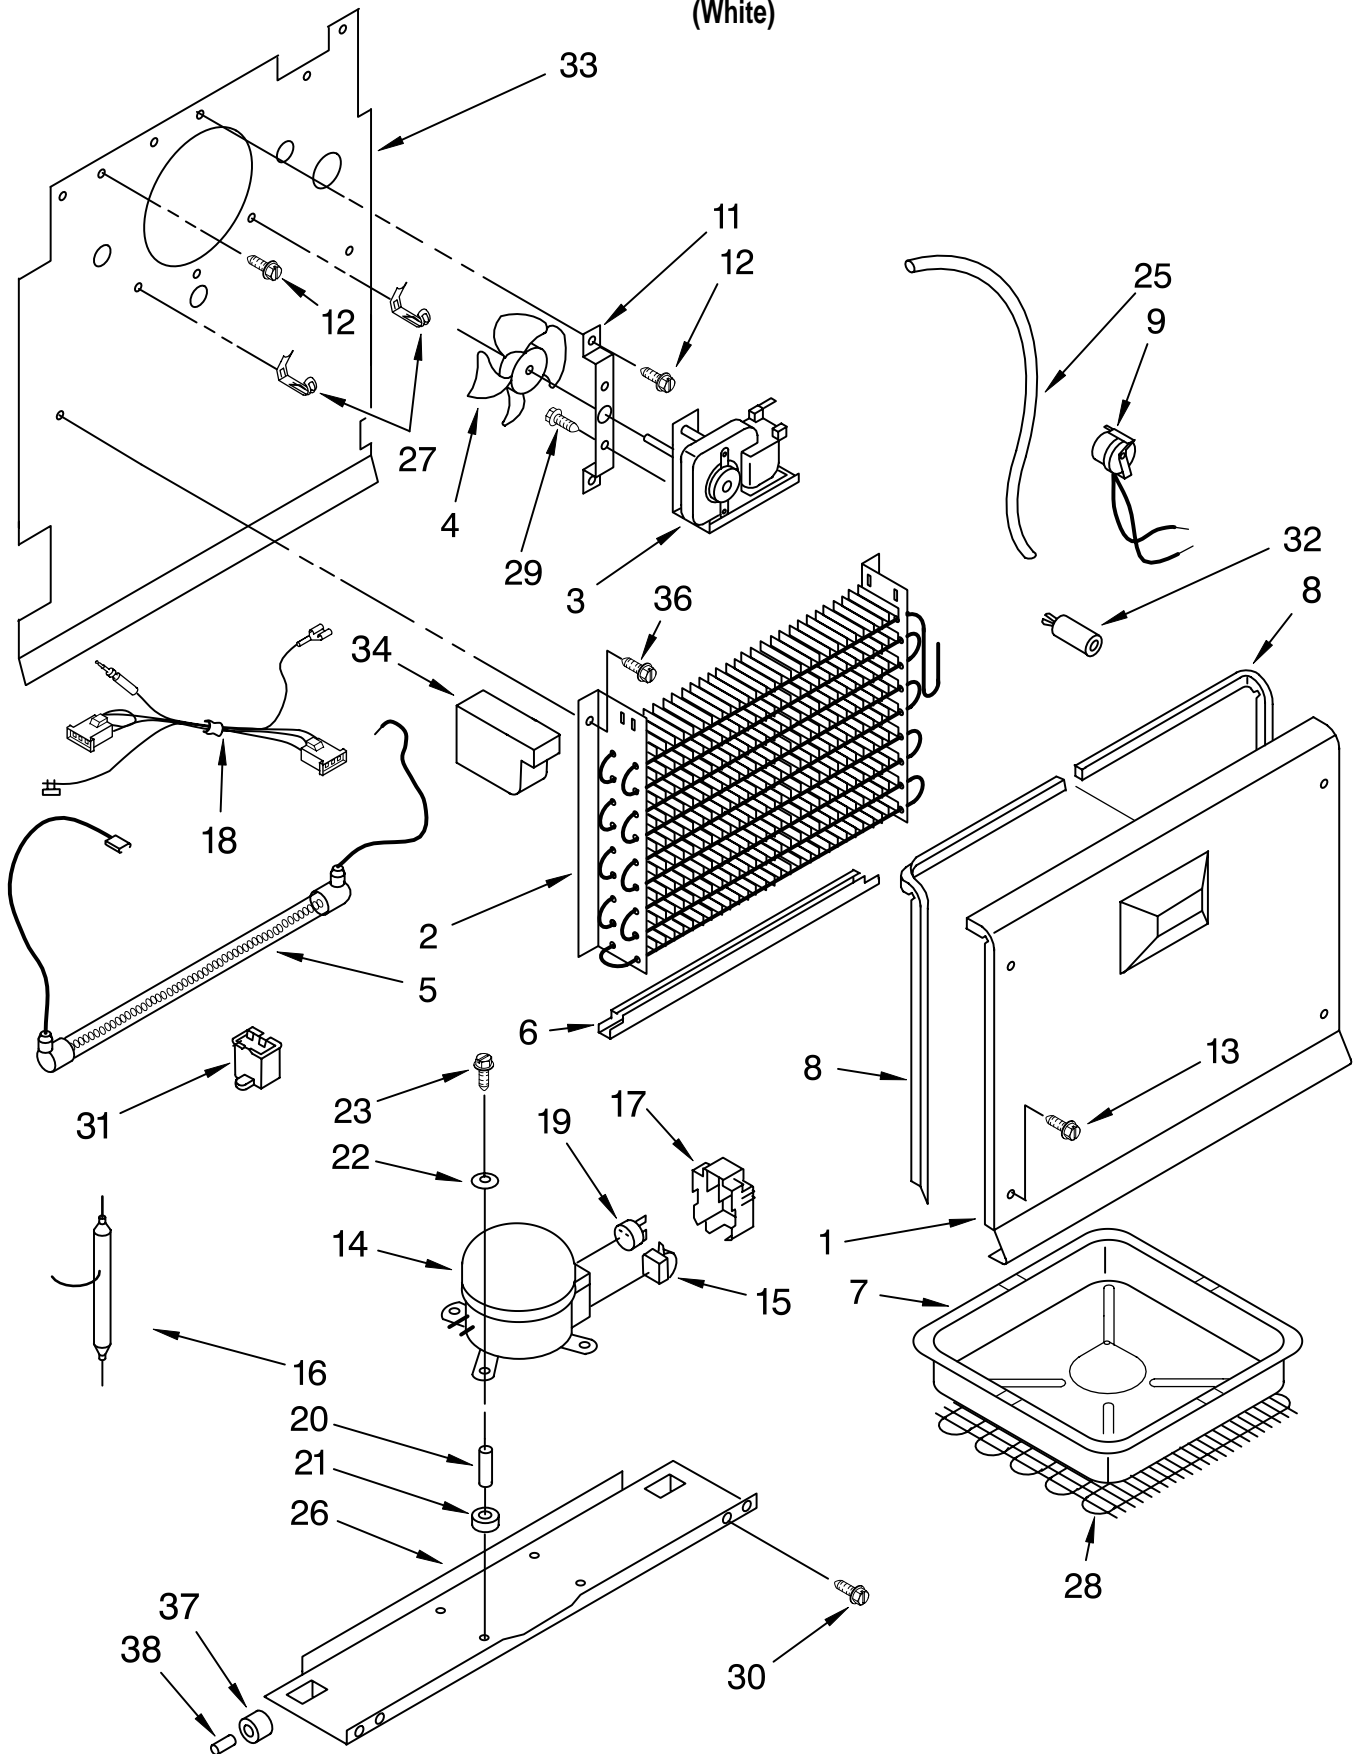

FOR ORDERING INFORMATION REFER TO PARTS PRICE LIST

LINER PARTS

For Model: EV201NZRQ00
(White)

FOR ORDERING INFORMATION REFER TO PARTS PRICE LIST

LINER PARTS

For Model: EV201NZRQ00
(White)

Illus. No.	Part No.	DESCRIPTION
1		Liner (Not A Serviceable Part)
2	8210348	Knob, Control
4	8210344	Thermostat
5	4357042	Screw
6	4356800	Tubing, Thermostat
7	4390632	Basket, Wire
11	4357124	Defrost Timer
12	4390513	Switch, Light
13	8210349	Lens, Light
14	4390465	Bulb, Light
15	8210350	Socket, Light
16	8210351	Shield, Light
17	8210377	Box, Control
18	8210274	Shelf, Upper Wire
19	4357295	Vent Plug (4)
21	8210275	Shelf, Lower Wire

FOR ORDERING INFORMATION REFER TO PARTS PRICE LIST

UNIT PARTS

For Model: EV201NZRQ00
(White)

FOR ORDERING INFORMATION REFER TO PARTS PRICE LIST

UNIT PARTS

For Model: EV201NZRQ00
(White)

Illus. No.	Part No.	DESCRIPTION
1	4390662	Cover, Evaporator
2	4357244	Evaporator
3	4390914	Motor, Fan
4	4390912	Blade, Fan
5	4390913	Heater, Defrost
6	4356924	Shield, Heater
7	4390675	Pan, Drain
8		Gasket, Cover Evaporator
	4390663	Right
	4390664	Left
9	4356928	Bi-Metal Defrost
11	4357129	Bracket, Motor
12	4356943	Screw, Motor
13	4357110	Screw (4)
14	4356775	Compressor (Includes Items 15,16,17,19 & 21)
15	4356738	Relay
16	4357299	Drier
17	4356777	Cover
18	8210426	Harness, Fan
19	4356776	Overload
20	4356846	Sleeve
21	4356335	Compressor, Grommet
22	4356847	Washer
23	8210220	Bolt, Compressor
25	4357263	Exchanger, Heat
26	8210279	Pan, Compressor
27	4356952	Clip, Thermostat
28	8210248	Condenser
29	4356970	Screw
30	4357277	Screw
31	8210224	Capacitor
32	4357020	Grommet
33	4357123	Plate, Evaporator Mount
34	8210261	Block, Foam
36	4357110	Screw
37	4390754	Roller, Rear
38	4390755	Axle