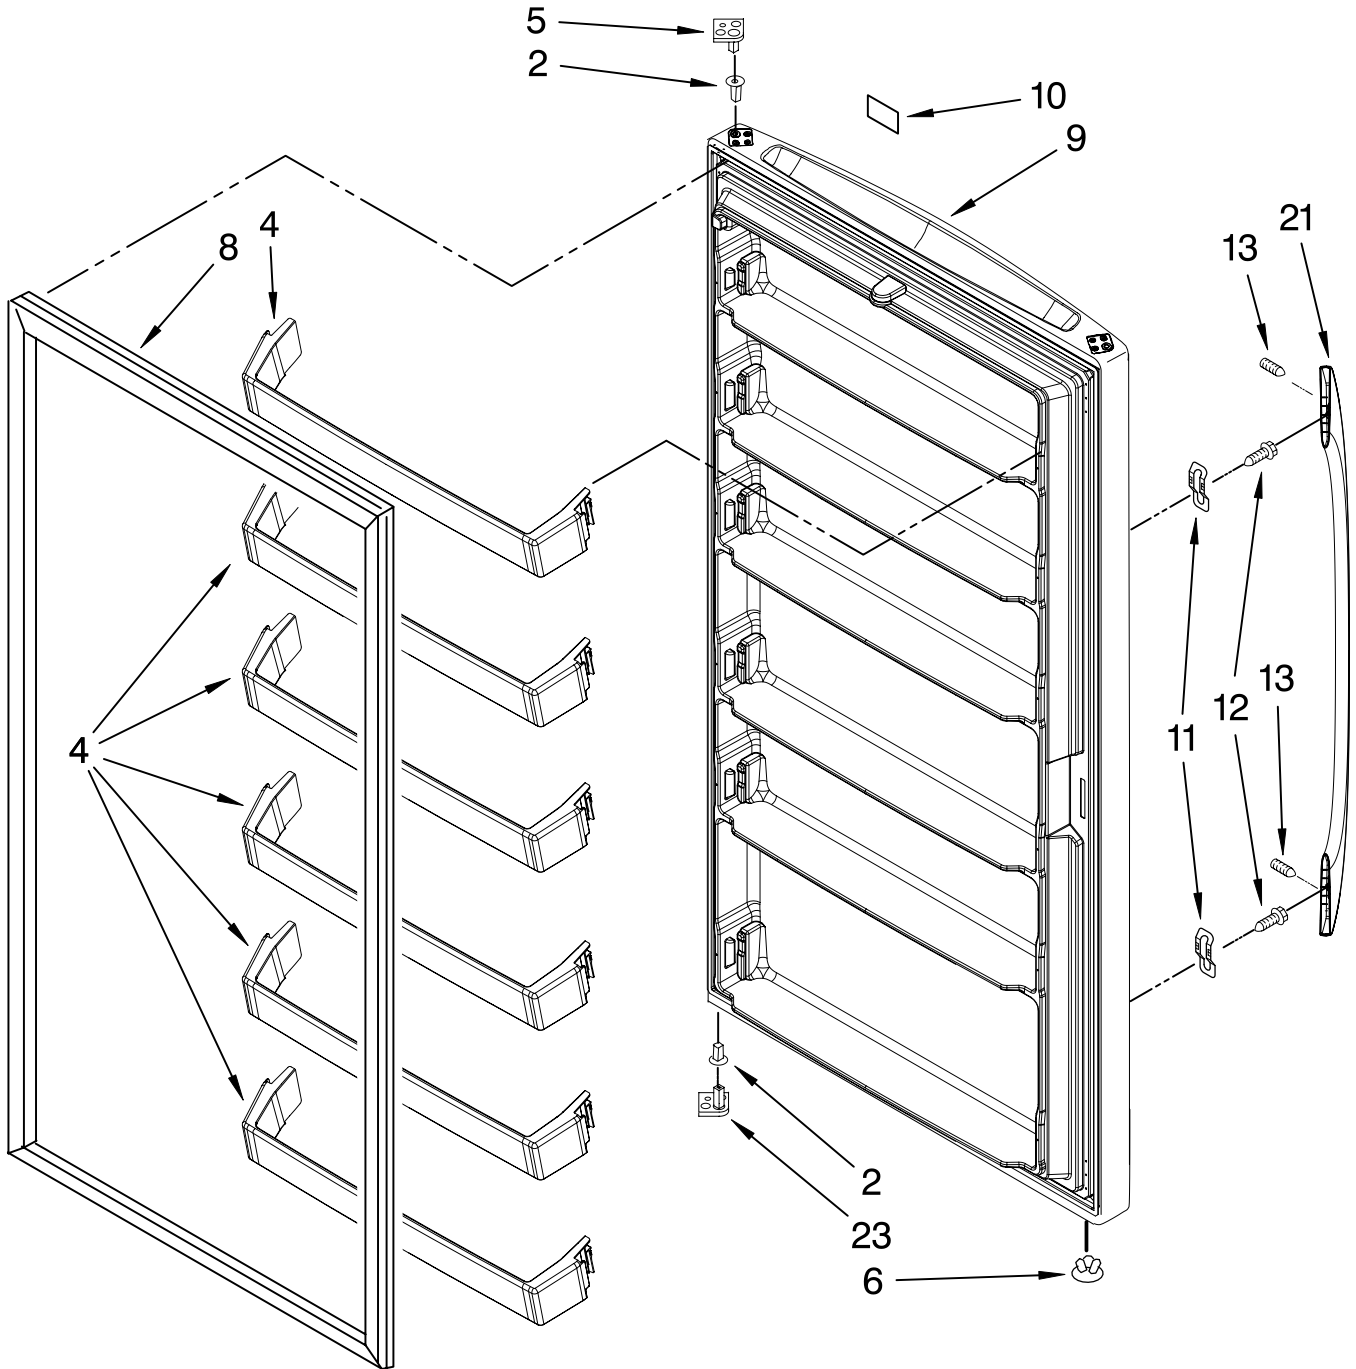

REFRIGERANT CHARGE

6.2 oz.
(R-134A)

FOR ORDERING INFORMATION REFER TO PARTS PRICE LIST

DOOR PARTS

For Model: EV201NZRQ00
(White)

Illus. No.	Part No.	DESCRIPTION
2	4390731	Bushing, Hinge
4	8210428	Rail, Door (6)
5	8210401	Stop, Door (Upper)
6	4357067	Vent Plug

Illus. No.	Part No.	DESCRIPTION
8	8210341	Gasket, Door
9	8210355	Door Assembly (Includes Interior Door Liner)
10	4390670	Nameplate
11	2255411	Clip

Illus. No.	Part No.	DESCRIPTION
12	489491	Screw
13	8533920	Screw
21	2313345W	Handle
23	8210400	Stop, Door (Lower)