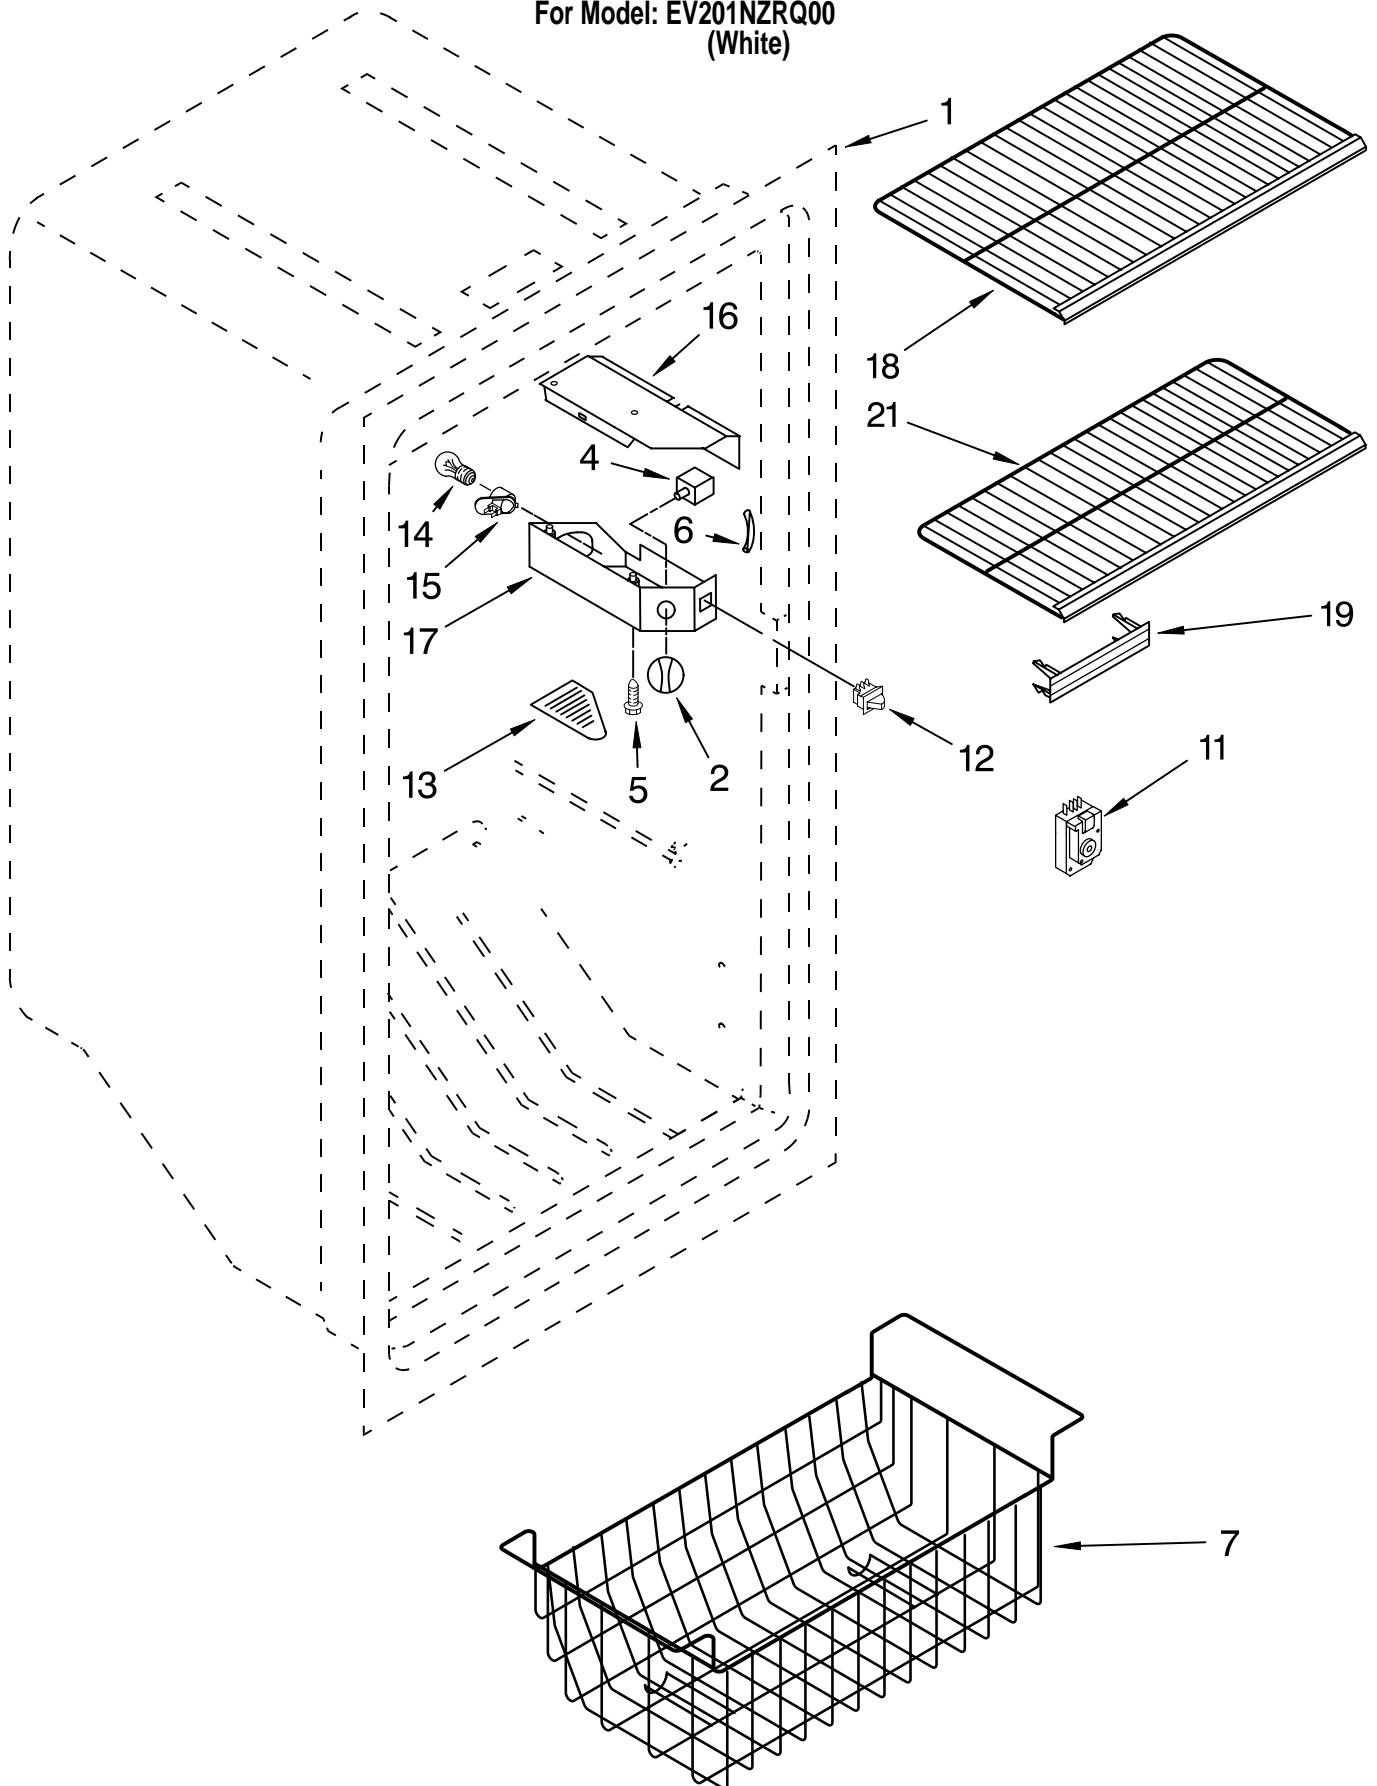

CABINET PARTS

For Model: EV201NZRQ00
(White)

VERTICAL FREEZER

FOR ORDERING INFORMATION REFER TO PARTS PRICE LIST

CABINET PARTS

For Model: EV201NZRQ00
(White)

Illus. No.	Part No.	DESCRIPTION
1		Literature Parts
	8210432	Owners Manual
	8210427	Energy Label/Tag
2	4390520	Washer, Door Spacer
3	4356803	Clip, Grille
4	8210310	Grille
5	4357243	Screw
6	4390489	Shim, Hinge
7	4390905	Power Light Assembly
8	4357279	Cover, Hinge
9	4390489	Shim, Bottom
10	8210222	Hinge, Top
11	8210238	Hinge, Bottom
12	4390596	Plug (White)
13	4390866	Leg, Leveler
14	4356830	Screw
15	4357268	Grommet, Drain
16	8210375	Cord, Power
17		Cabinet (Not A Serviceable Part)
18	4356643	Clamp, Tube
19	4356583	Screw

FOR ORDERING INFORMATION REFER TO PARTS PRICE LIST

LINER PARTS

For Model: EV201NZRQ00
(White)

FOR ORDERING INFORMATION REFER TO PARTS PRICE LIST

LINER PARTS

For Model: EV201NZRQ00
(White)

Illus. No.	Part No.	DESCRIPTION
1		Liner (Not A Serviceable Part)
2	8210348	Knob, Control
4	8210344	Thermostat
5	4357042	Screw
6	4356800	Tubing, Thermostat
7	4390632	Basket, Wire
11	4357124	Defrost Timer
12	4390513	Switch, Light
13	8210349	Lens, Light
14	4390465	Bulb, Light
15	8210350	Socket, Light
16	8210351	Shield, Light
17	8210377	Box, Control
18	8210274	Shelf, Upper Wire
19	4357295	Vent Plug (4)
21	8210275	Shelf, Lower Wire