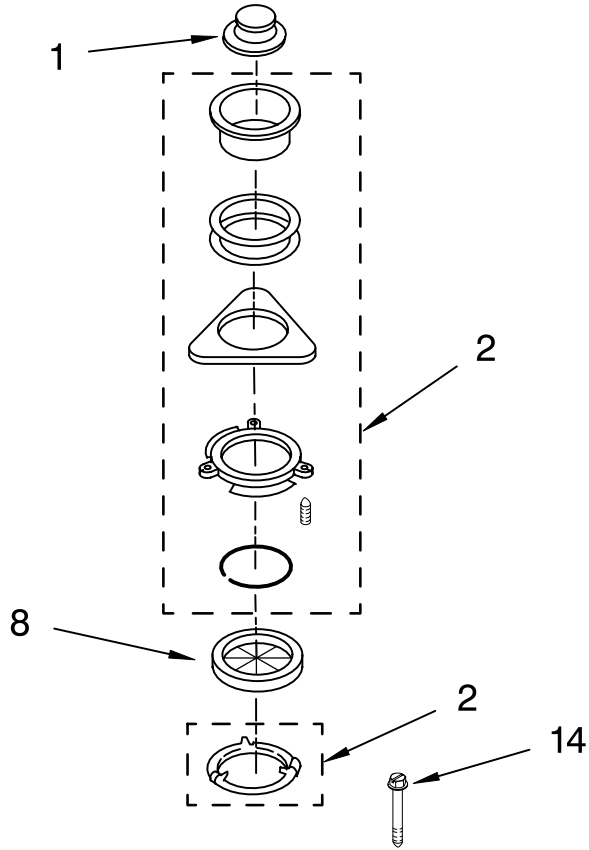

UPPER HOUSING AND FLANGE PARTS

DISPOSER

For Model: GC1000XE1, GC1000PE1

Illus. No.	Part No.	DESCRIPTION
1	4211300	Stopper Assembly
2	8174328	Mounting Assembly
8	4211615	Gasket, Mounting
14	4211645	Bolt, Thru

FOR ORDERING INFORMATION REFER TO PARTS PRICE LIST

LOWER HOUSING AND MOTOR PARTS

For Model: GC1000XE1, GC1000PE1

Illus. No.	Part No.	DESCRIPTION
1		Enclosure Assy (Not Serviceable)
6	4211322	Actuator Assembly, Centrifugal
7	8174322	Stator Assembly
8	8174312	Switch Assembly, Start
9	4211549	Protector, Overload
10	4211647	End Frame Assembly, Lower
12	8174317	Kit, Installation
15	4211472	Plug & Cord (GC1000PE1 Only)
16	4211351	Shield, Wire
17	8174315	Cover, Terminal
18	8174329	Bushing (GC1000PE1 Only)
20	8174310	Wrench, Emergency