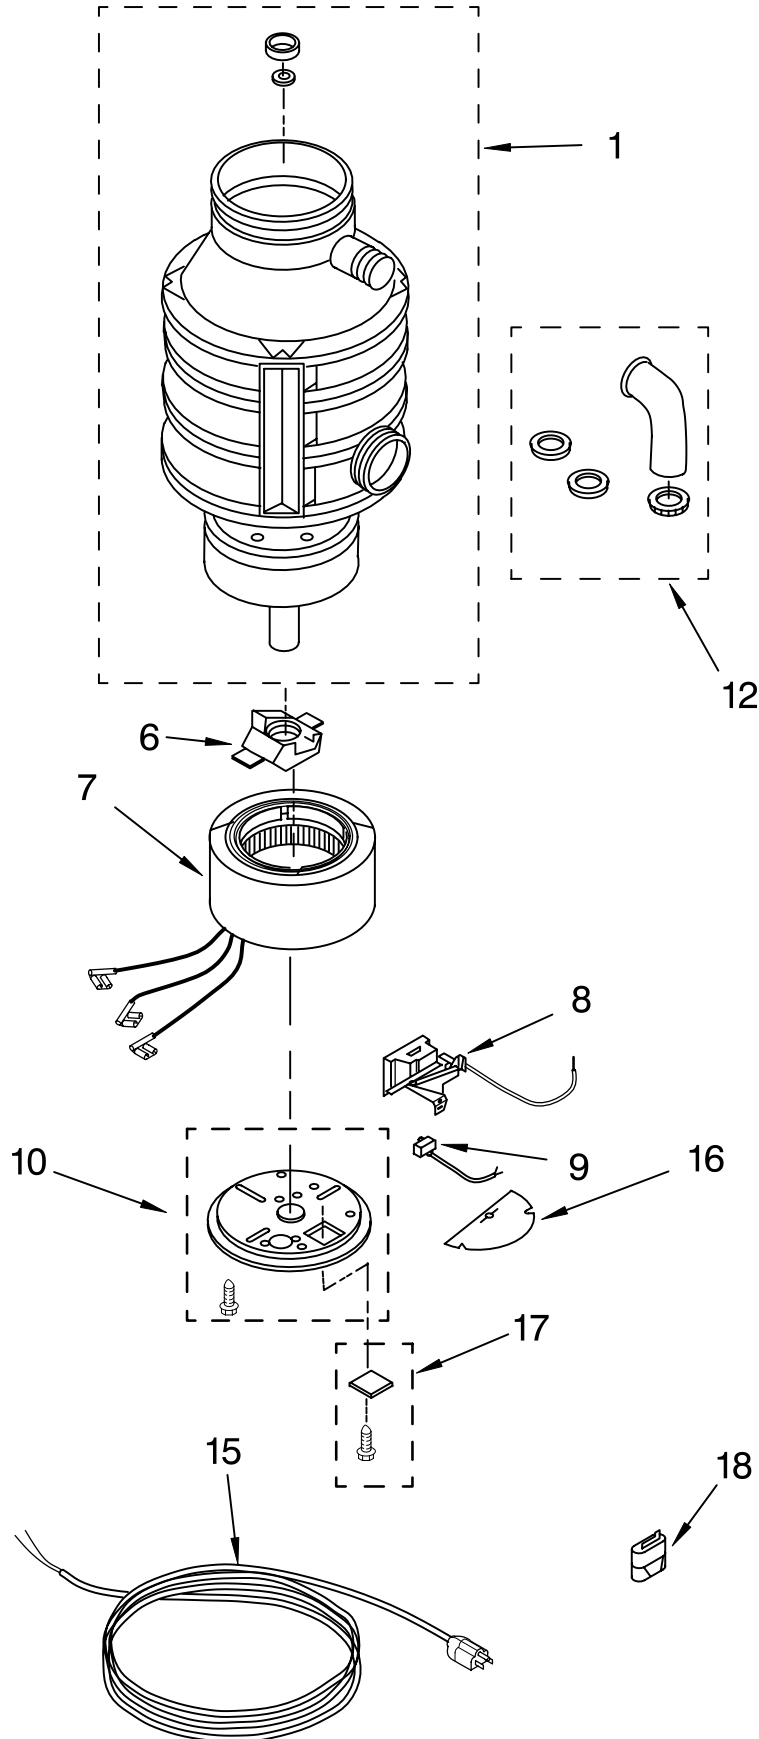

UPPER HOUSING AND FLANGE PARTS

DISPOSER

For Model: GC1000XE1, GC1000PE1

Illus. No.	Part No.	DESCRIPTION
1	4211300	Stopper Assembly
2	8174328	Mounting Assembly
8	4211615	Gasket, Mounting
14	4211645	Bolt, Thru

FOR ORDERING INFORMATION REFER TO PARTS PRICE LIST

LOWER HOUSING AND MOTOR PARTS

For Model: GC1000XE1, GC1000PE1

Illus. No.	Part No.	DESCRIPTION
1		Enclosure Assy (Not Serviceable)
6	4211322	Actuator Assembly, Centrifugal
7	8174322	Stator Assembly
8	8174312	Switch Assembly, Start
9	4211549	Protector, Overload
10	4211647	End Frame Assembly, Lower
12	8174317	Kit, Installation
15	4211472	Plug & Cord (GC1000PE1 Only)
16	4211351	Shield, Wire
17	8174315	Cover, Terminal
18	8174329	Bushing (GC1000PE1 Only)
20	8174310	Wrench, Emergency