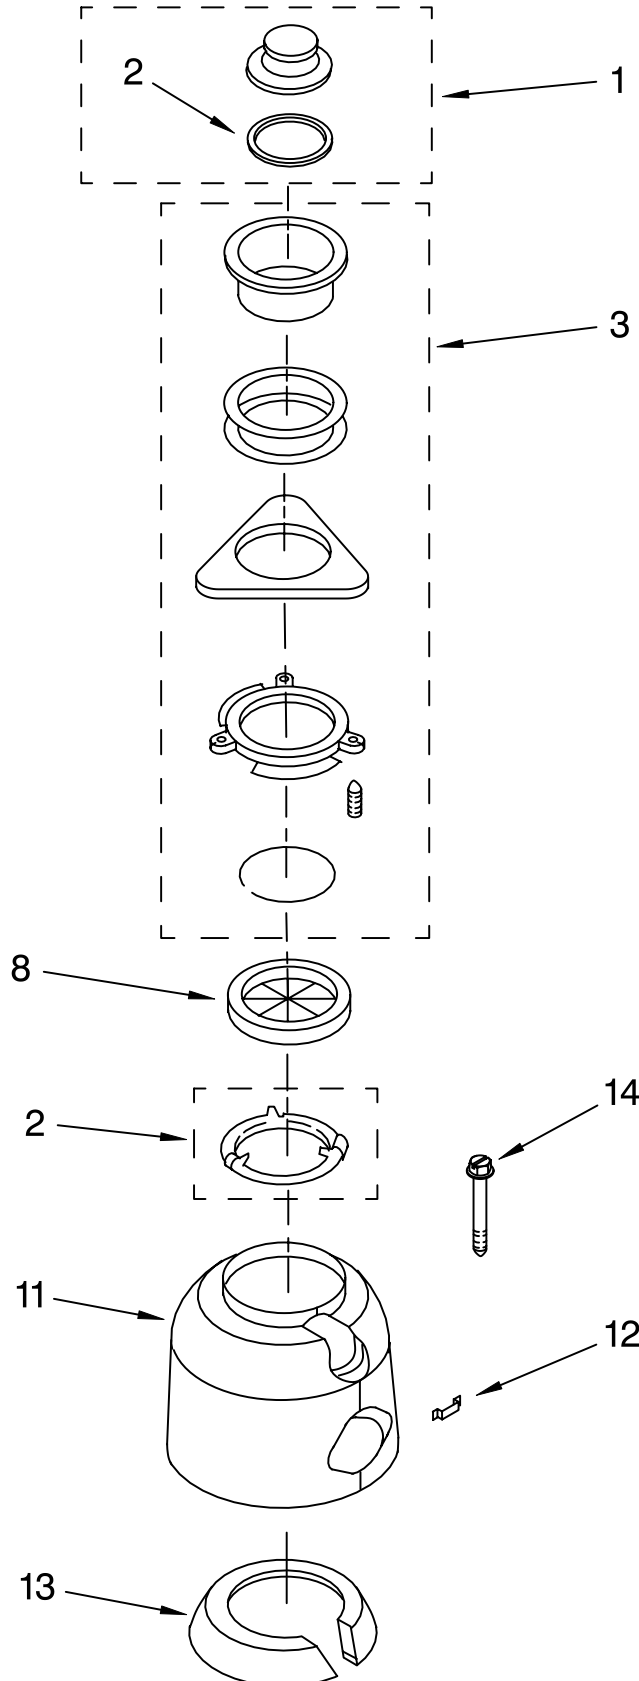

UPPER HOUSING AND FLANGE PARTS

DISPOSER

For Model: GC5000XE2

Illus. No.	Part No.	DESCRIPTION
1	4211577	Stopper Assembly
2	4211333	Gasket, Stopper
3	8174335	Mounting Assembly
8	4211615	Gasket, Mounting
11	8174357	Trim Shell
12	8174342	Clip
13	4211649	Insulation
14	8174343	Bolt, Thru

FOR ORDERING INFORMATION REFER TO PARTS PRICE LIST

LOWER HOUSING AND MOTOR PARTS

For Model: GC5000XE2

Illus. No.	Part No.	DESCRIPTION
1		Enclosure Assy (Not Serviceable)
6	4211322	Actuator Assembly, Centrifugal
7	8174337	Stator Assembly
8	8174312	Switch Assembly, Start
9	8174347	Overload, Protector
10	8174345	End Frame Assembly
12	8174355	Kit, Installation
16	4211326	Shield, Wire
17	8174315	Cover, Terminal
20	8174310	Wrench, Emergency