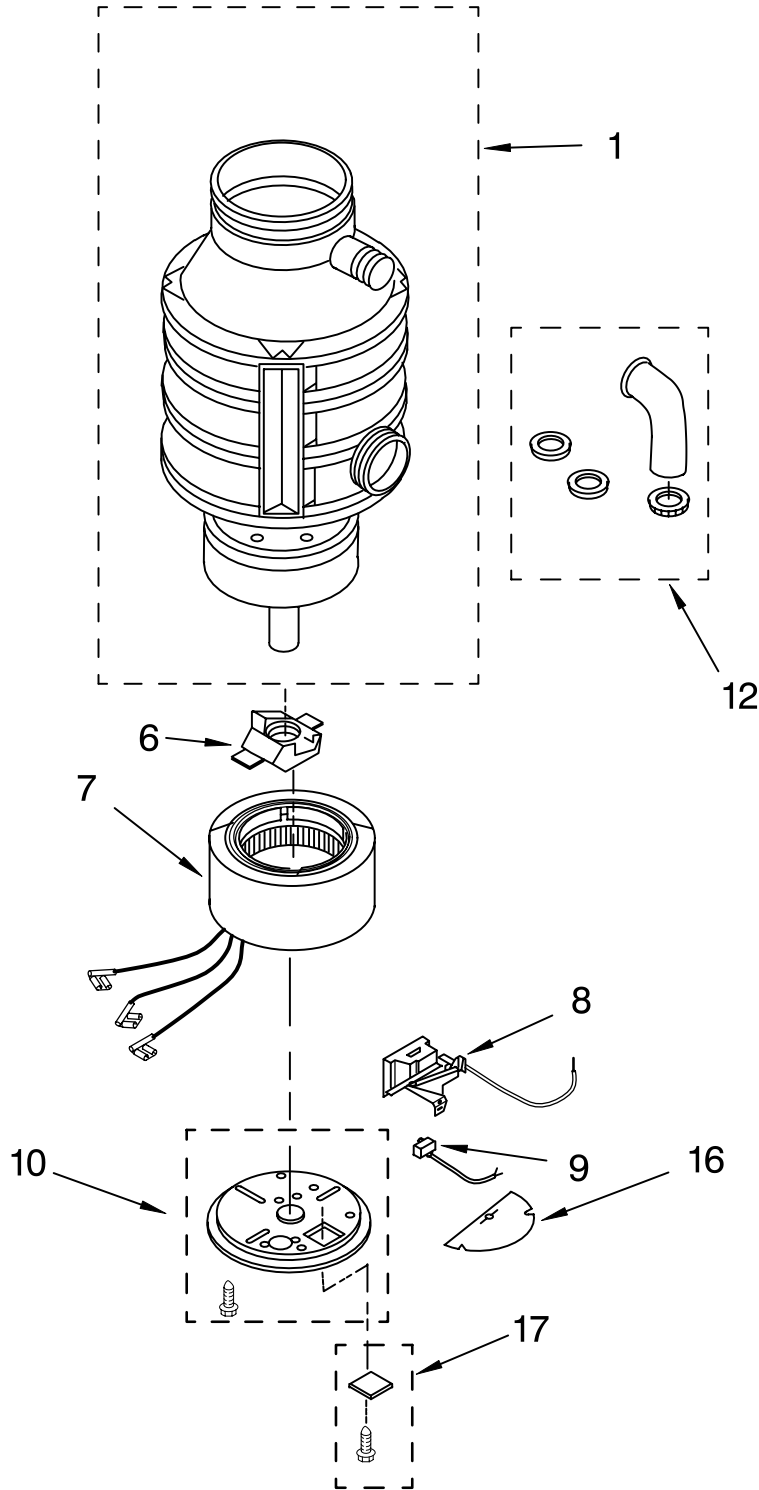

UPPER HOUSING AND FLANGE PARTS

DISPOSER

For Model: GC5000XE2

Illus. No.	Part No.	DESCRIPTION
1	4211577	Stopper Assembly
2	4211333	Gasket, Stopper
3	8174335	Mounting Assembly
8	4211615	Gasket, Mounting
11	8174357	Trim Shell
12	8174342	Clip
13	4211649	Insulation
14	8174343	Bolt, Thru

FOR ORDERING INFORMATION REFER TO PARTS PRICE LIST

LOWER HOUSING AND MOTOR PARTS

For Model: GC5000XE2

Illus. No.	Part No.	DESCRIPTION
1		Enclosure Assy (Not Serviceable)
6	4211322	Actuator Assembly, Centrifugal
7	8174337	Stator Assembly
8	8174312	Switch Assembly, Start
9	8174347	Overload, Protector
10	8174345	End Frame Assembly
12	8174355	Kit, Installation
16	4211326	Shield, Wire
17	8174315	Cover, Terminal
20	8174310	Wrench, Emergency