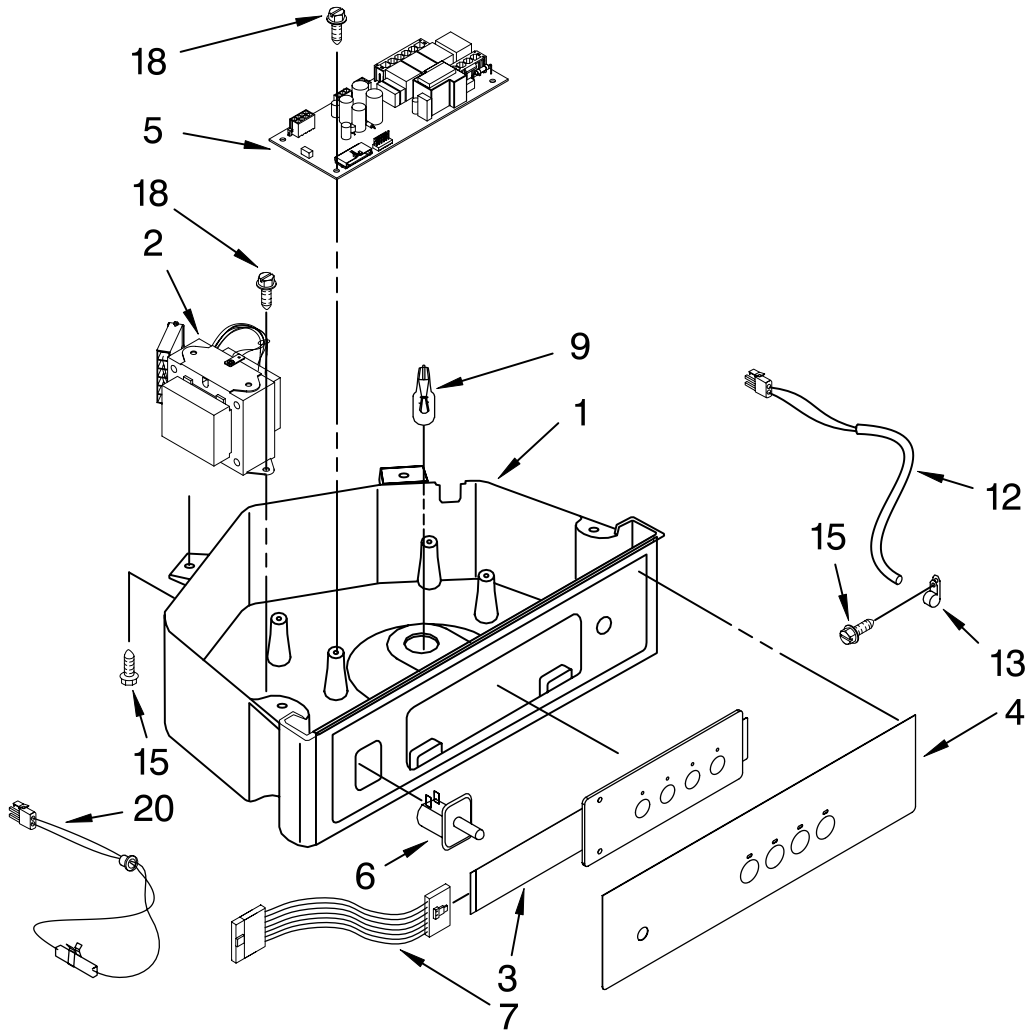

W10165839

EVAPORATOR, ICE CUTTER GRID AND WATER PARTS

For Models: GI15NFLTB1, GI15NFLTS1
(Black) (Stainless Steel)

Illus. No.	Part No.	DESCRIPTION
1	W10159841	Valve, Complete Water
2	2217286	Tube, Plastic
3	488208	Screw
4	2185523	Dispenser, Water
5	2217269	Evaporator
6	2313705	Pump, Drain
7	2313851	Tube, Reservoir Pump
8	2172593	Tube, Water Fill
9	488660	Nut, Speed
10	836667	Spacer
11	2208539	Fastener, Pushnut
12	489443	Screw
13	2185625	Reservoir, Water Slide
14	2185626	Tube
15	2313890	Hose, Overflow
16	2313604	Guide-Ice, Grid
17	2313603	Bracket, Front and Rear
18	2313602	Bracket, Side Left and Right
19	2185681	Harness, Grid
20	W10136146	Tube
21	2310169	Wire Assembly Valve
26	3400886	Screw 8-18 x 1 1/4
28	2313637	Grid Assembly (Complete)
29	2174754	Wire, Grid Cutter
30	2185570	Cover, Grid
31	8281228	Thumbscrew
32	2324334	Reservoir, Water
33	3400884	Screw 8-18 x 5/8
34	2185696	Cap, Drain
35	3400909	Nut, Push-In

FOR ORDERING INFORMATION REFER TO PARTS PRICE LIST

PUMP PARTS

For Models: GI15NFLTB1, GI15NFLTS1
(Black) (Stainless Steel)

Illus. No.	Part No.	DESCRIPTION
1	2313628	Pump-Recirculating
2	3400884	Screw 8-18 x 5/8
3	2185677	Cover, Pump
4	2313844	Bracket, Connector Assembly
5	2313627	Bracket-Pump
6	2313643	Sensor-Water Level
8	2310092	Wiring Harness Main To Pump
9	2313702	Pump Assembly

FOR ORDERING INFORMATION REFER TO PARTS PRICE LIST

CONTROL PANEL PARTS

For Models: G15NFLT B1, G15NFLT S1
(Black) (Stainless Steel)

Illus. No.	Part No.	DESCRIPTION
1	W10139122	Box, Control
2	2310139	Transformer
3	2304121	Assembly, Switch (Also Order #4)
4	2313692	Overlay
5	W10122069	Control Board
6	2149705	Switch, Plunger (Also Order # 4)
7	2187585	Wire Assy-Active Overlay Jumper
9	745362	Bulb
12	2313633	Thermostat, Bin
13	2185825	Clamp
15	3400884	Screw
18	3400850	Screw 8-16 x 3/8
20	2313635	Thermister, Ice Control