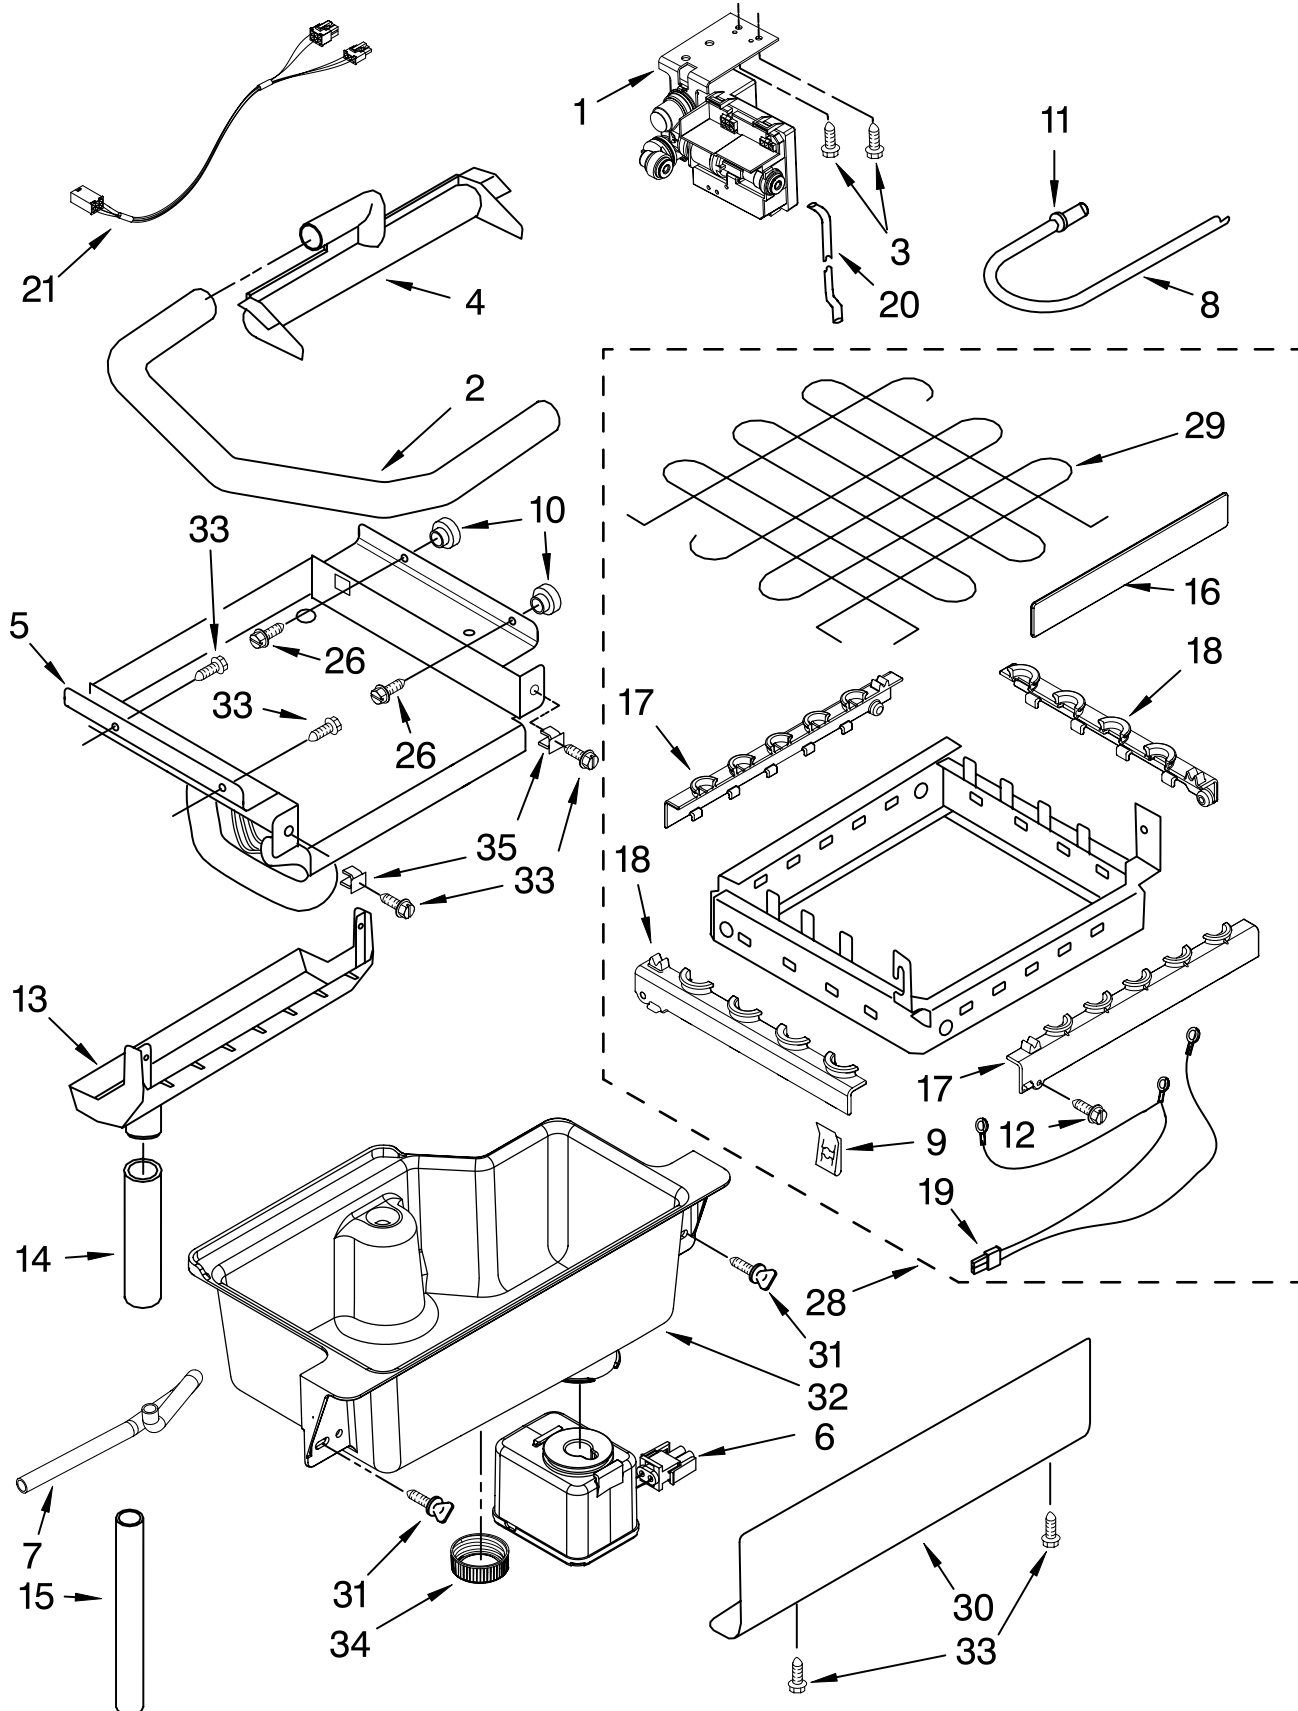

EVAPORATOR, ICE CUTTER GRID AND WATER PARTS

For Models: G15NFLT B1, G15NFLT S1
(Black) (Stainless Steel)

FOR ORDERING INFORMATION REFER TO PARTS PRICE LIST

W10165839

EVAPORATOR, ICE CUTTER GRID AND WATER PARTS

For Models: GI15NFLTB1, GI15NFLTS1
(Black) (Stainless Steel)

Illus. No.	Part No.	DESCRIPTION
1	W10159841	Valve, Complete Water
2	2217286	Tube, Plastic
3	488208	Screw
4	2185523	Dispenser, Water
5	2217269	Evaporator
6	2313705	Pump, Drain
7	2313851	Tube, Reservoir Pump
8	2172593	Tube, Water Fill
9	488660	Nut, Speed
10	836667	Spacer
11	2208539	Fastener, Pushnut
12	489443	Screw
13	2185625	Reservoir, Water Slide
14	2185626	Tube
15	2313890	Hose, Overflow
16	2313604	Guide-Ice, Grid
17	2313603	Bracket, Front and Rear
18	2313602	Bracket, Side Left and Right
19	2185681	Harness, Grid
20	W10136146	Tube
21	2310169	Wire Assembly Valve
26	3400886	Screw 8-18 x 1 1/4
28	2313637	Grid Assembly (Complete)
29	2174754	Wire, Grid Cutter
30	2185570	Cover, Grid
31	8281228	Thumbscrew
32	2324334	Reservoir, Water
33	3400884	Screw 8-18 x 5/8
34	2185696	Cap, Drain
35	3400909	Nut, Push-In

FOR ORDERING INFORMATION REFER TO PARTS PRICE LIST