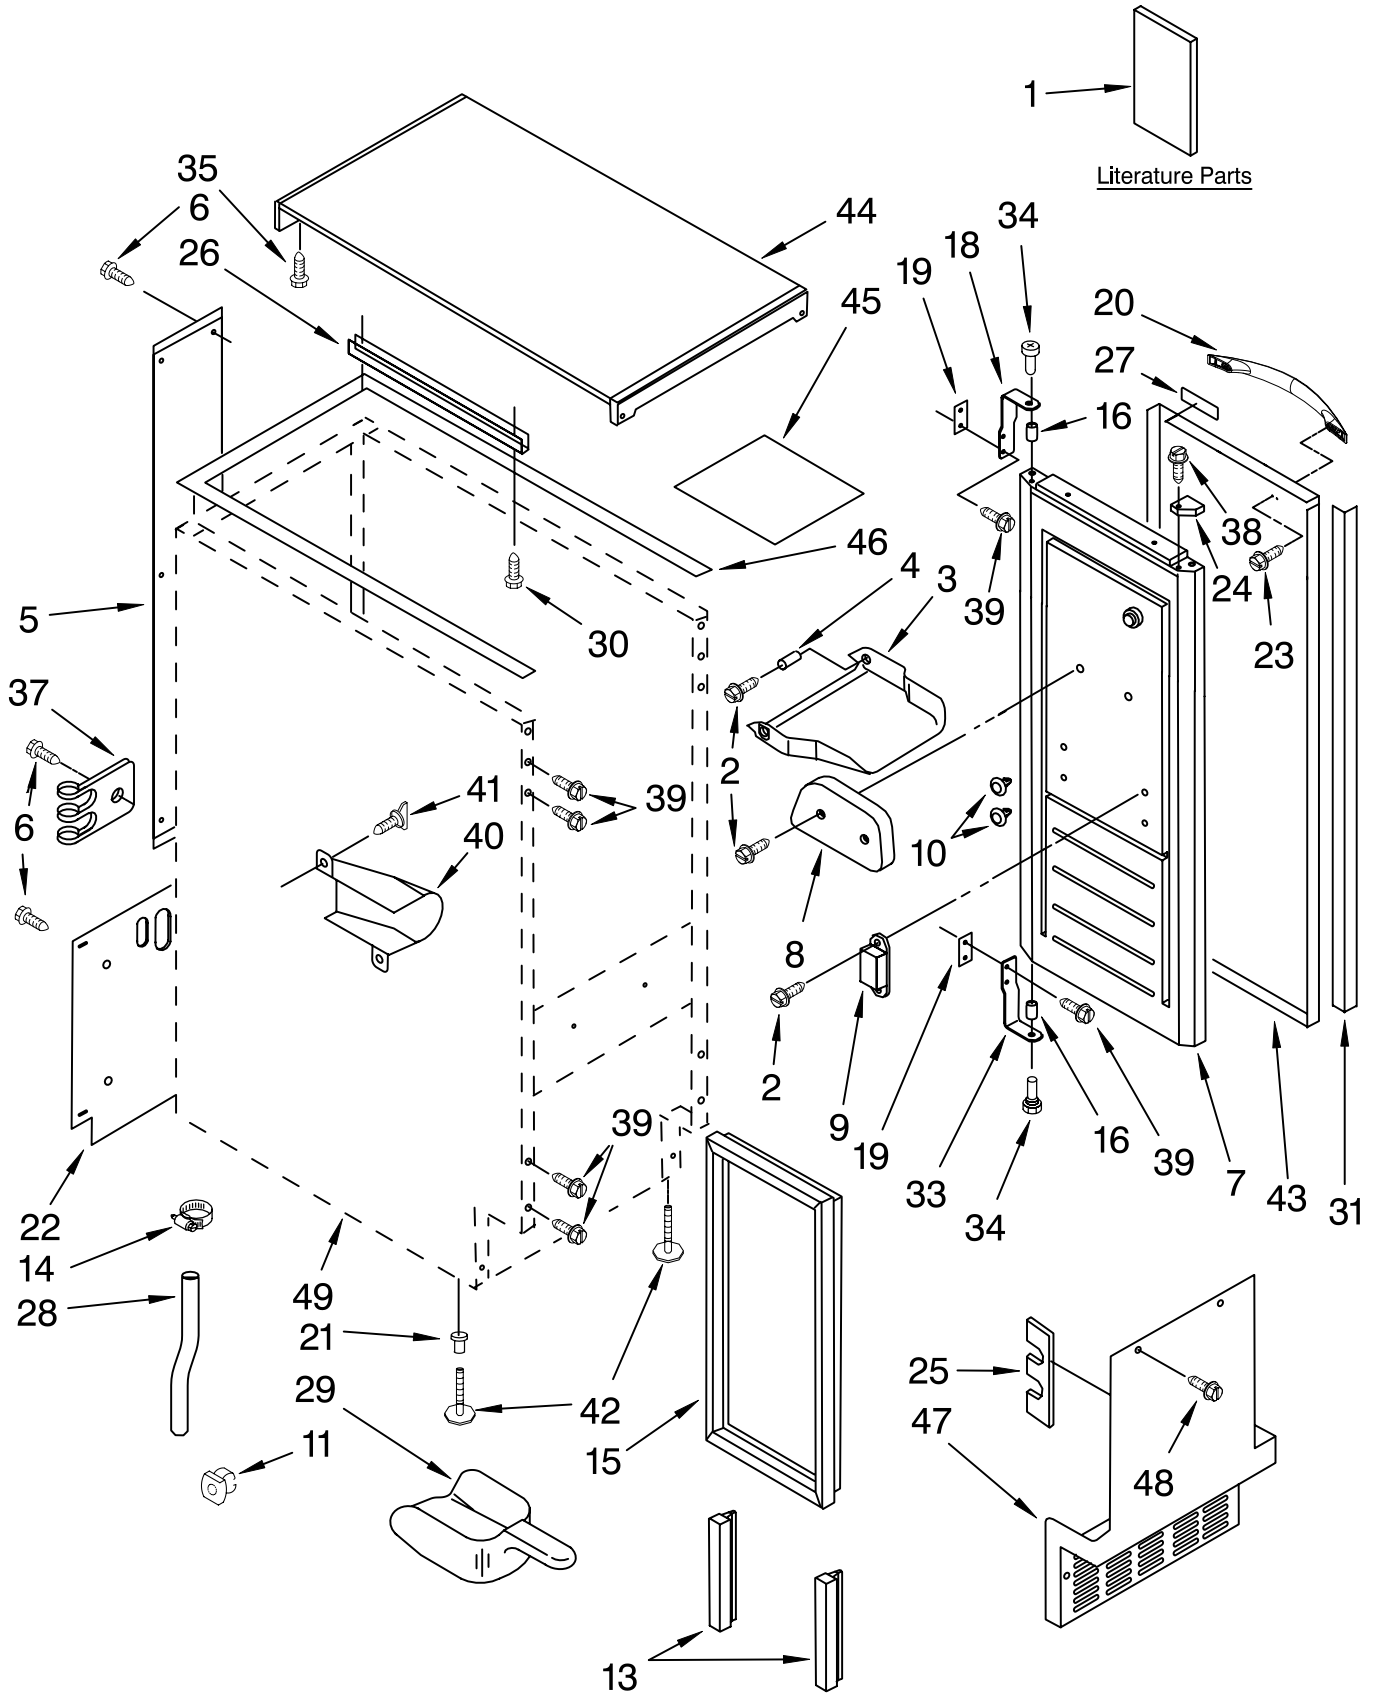

CABINET LINER AND DOOR PARTS

For Models: G115NFLT B1, G115NFLT S1
(Black) (Stainless Steel)

ICE CUBE
MAKER

FOR ORDERING INFORMATION REFER TO PARTS PRICE LIST

CABINET LINER AND DOOR PARTS

For Models: G115NFLTB1, G115NFLTS1
(Black) (Stainless Steel)

Illus. No.	Part No.	DESCRIPTION	Illus. No.	Part No.	DESCRIPTION	Illus. No.	Part No.	DESCRIPTION
1		Literature Parts	19	2185709	Shim, Hinge	33	2185711	Hinge, Bottom
	2313683	Use & Care Guide	20		Handle, Door	34	2185712	Pin, Hinge
	2324311	Service & Wiring Sheet		2313656B	Black	35	489048	Screw, Ground 8-32 x 1/2
2	3400886	Screw 8-18 x 1 1/4	21	3400240	Nut, Leg Leveler	37	2208136	Clip, Water Tube
3	2185742	Bin, Door	22	W10136199	Assembly, Unit Cover	38	348689	Screw 8-18 x 3/4
4	2185678	Spacer				39	489423	Screw
5	2217394	Cover, Wiring	23	3400037	Screw	40	2185927	Holder, Scoop
6	489442	Screw	24		Filler, Endcap	41	8281228	Thumbscrew
7		Door			Left Side	42	3374849	Leg, Leveler (4) Wrap-Door
	2932803B	Black		2185655B	Black	43		
8	2185695	Cam, Door			Right Side		2313648B	Black
9	2217393	Assembly, Magnetic Catch		2185656B	Black		2313648S	Stainless Steel
10	2189000	Hole Plug, Handle	25	2185756	Pad, Foam	44		Top
11	692400	Nut, Push-In	26	2185691	Channel, Wiring		2929700B	Black
13	2217367	Gasket, Bottom	27	9757613	Nameplate	45	2185690	Shield, Electrical
14	489503	Clamp	28	2185989	Tube, Drain	46	2217293	Gasket, Top Panel
15	2217294	Gasket, Door	29	585158	Scoop	47		Grill, Front
16	2185640	Sleeve, Hinge	30	3400884	Screw 8-18 x 5/8		2185571B	Black
18	2185710	Hinge, Top	31	2185964	Grommet-Edge Guard	48	489474	Screw 8-18 x 1 Cabinet & Liner (NOT SERVICED)
						49		