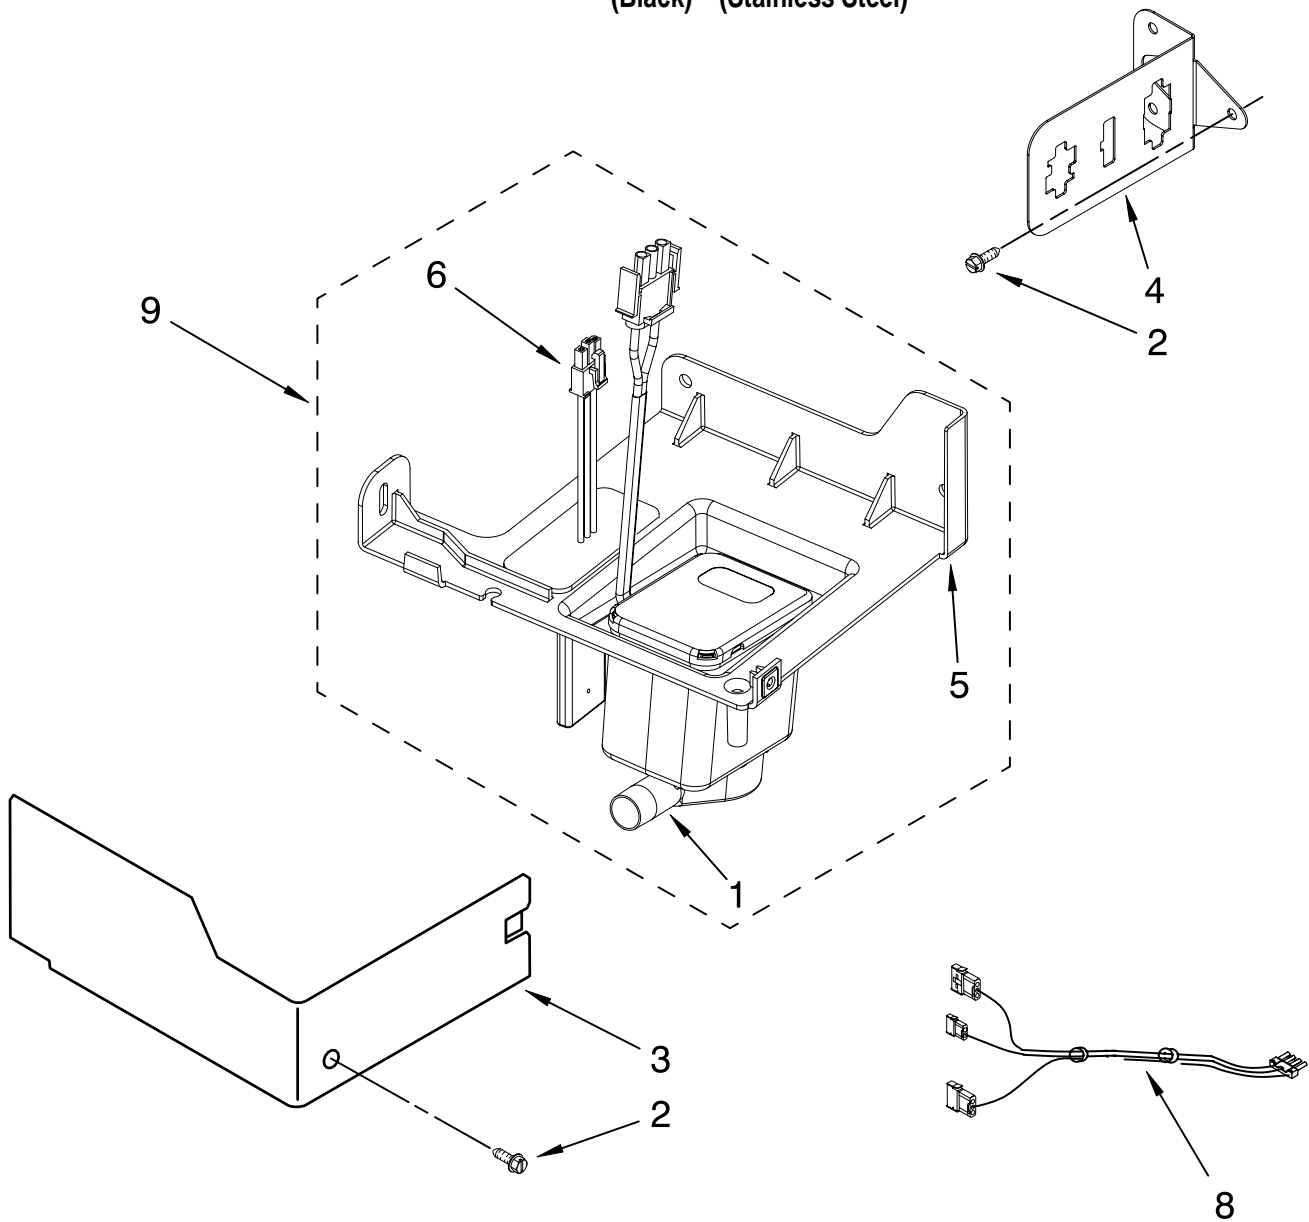

W10165839

EVAPORATOR, ICE CUTTER GRID AND WATER PARTS

For Models: GI15NFLTB1, GI15NFLTS1
(Black) (Stainless Steel)

Illus. No.	Part No.	DESCRIPTION
1	W10159841	Valve, Complete Water
2	2217286	Tube, Plastic
3	488208	Screw
4	2185523	Dispenser, Water
5	2217269	Evaporator
6	2313705	Pump, Drain
7	2313851	Tube, Reservoir Pump
8	2172593	Tube, Water Fill
9	488660	Nut, Speed
10	836667	Spacer
11	2208539	Fastener, Pushnut
12	489443	Screw
13	2185625	Reservoir, Water Slide
14	2185626	Tube
15	2313890	Hose, Overflow
16	2313604	Guide-Ice, Grid
17	2313603	Bracket, Front and Rear
18	2313602	Bracket, Side Left and Right
19	2185681	Harness, Grid
20	W10136146	Tube
21	2310169	Wire Assembly Valve
26	3400886	Screw 8-18 x 1 1/4
28	2313637	Grid Assembly (Complete)
29	2174754	Wire, Grid Cutter
30	2185570	Cover, Grid
31	8281228	Thumbscrew
32	2324334	Reservoir, Water
33	3400884	Screw 8-18 x 5/8
34	2185696	Cap, Drain
35	3400909	Nut, Push-In

FOR ORDERING INFORMATION REFER TO PARTS PRICE LIST

PUMP PARTS

For Models: GI15NFLTB1, GI15NFLTS1
(Black) (Stainless Steel)

Illus. No.	Part No.	DESCRIPTION
1	2313628	Pump-Recirculating
2	3400884	Screw 8-18 x 5/8
3	2185677	Cover, Pump
4	2313844	Bracket, Connector Assembly
5	2313627	Bracket-Pump
6	2313643	Sensor-Water Level
8	2310092	Wiring Harness Main To Pump
9	2313702	Pump Assembly