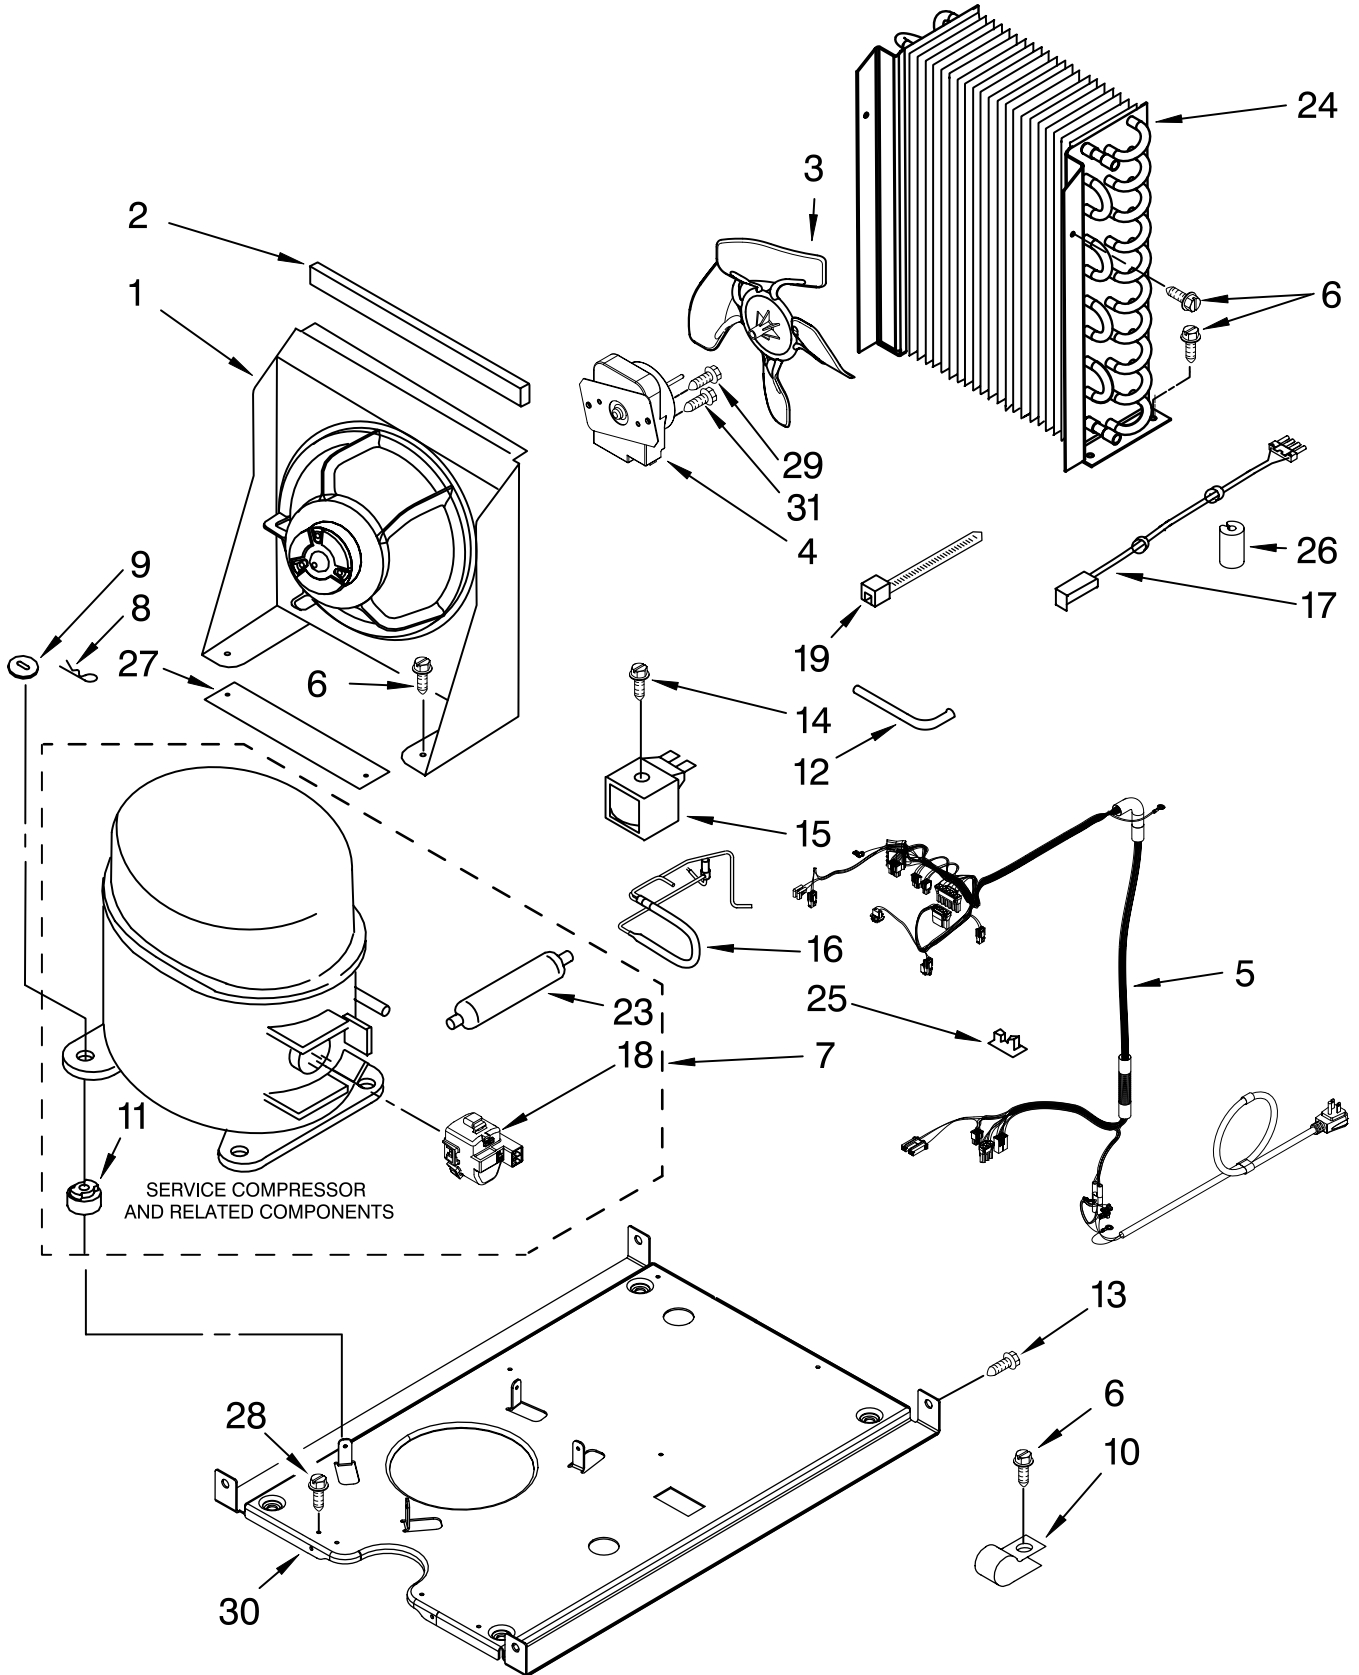

UNIT PARTS

For Models: GI15NFLTB1, GI15NFLTS1
(Black) (Stainless Steel)

FOR ORDERING INFORMATION REFER TO PARTS PRICE LIST

UNIT PARTS

For Models: G115NFLT B1, G115NFLT S1
(Black) (Stainless Steel)

<u>Illus. No.</u>	<u>Part No.</u>	<u>DESCRIPTION</u>
1	2185532	Bracket, Fan Mtg.
2	2185675	Pad, Foam
3	2188935	Blade, Fan
4	2315558	Motor & Mounting Plate Assembly
5	W10139121	Wiring Harness, Complete Unit (Includes Power Cord
6	304392	Screw
7	W10136195	Compressor (Includes Illus. 11 & 23)
8	A201435	Clip, Mounting
9	A201441	Shim (4)
10	2185960	Clamp
11		Grommet (4)
	2217318	Production
	4387558	Service
12	2208415	Tube, Process
13	489423	Screw
14	489472	Screw
15	759112	Coil, Solenoid
16	2313806	Hot Gas Valve
17	2187629	Wiring Harness, Condenser Fan
18	W10136197	Start Relay & Overload Combo Device
19	2155774	Strap
23		Drier
	2319826	Production
	4387019	Service
24	2313624	Condenser
25	1115375	Clip-Wiring
26	2319835	Grommet-Cond.(1)
27	2217397	Pad, Foam (2)
28	488500	Screw
29	8281197	Screw
30	2217388	Base, Unit
31	8281196	Screw

REFRIGERANT CHARGE

6.5 OZ. (R134A)

FOR ORDERING INFORMATION REFER TO PARTS PRICE LIST