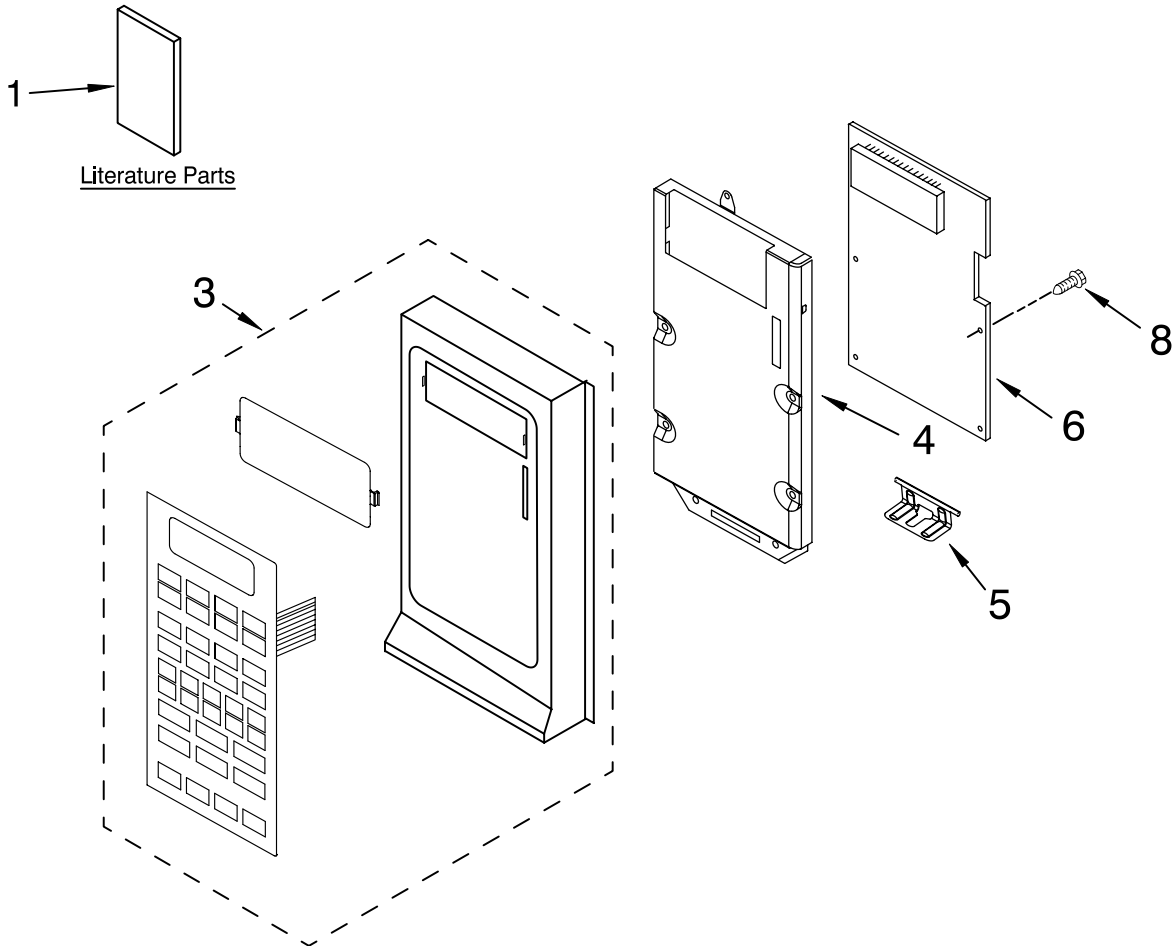

CONTROL PANEL PARTS

For Models: GH4155XPQ0, GH4155XPB0, GH4155XPT0
(White) (Black) (Biscuit)

MICROWAVE
HOOD
COMBINATION

Illus. No.	Part No.	DESCRIPTION
1		Literature Parts
	8204919	Use & Care Guide
	8183731	Installation Instructions
	8204908	Tech Sheet
	8204929	Guide, Cooking (Label)
3		Panel, Control
	8205330	White
	8205331	Black
	8205332	Biscuit
4	8183821	Bracket, Control
5	4393744	Plate, Hinge
6	8183726	Microcomputer
8	4393346	Screw