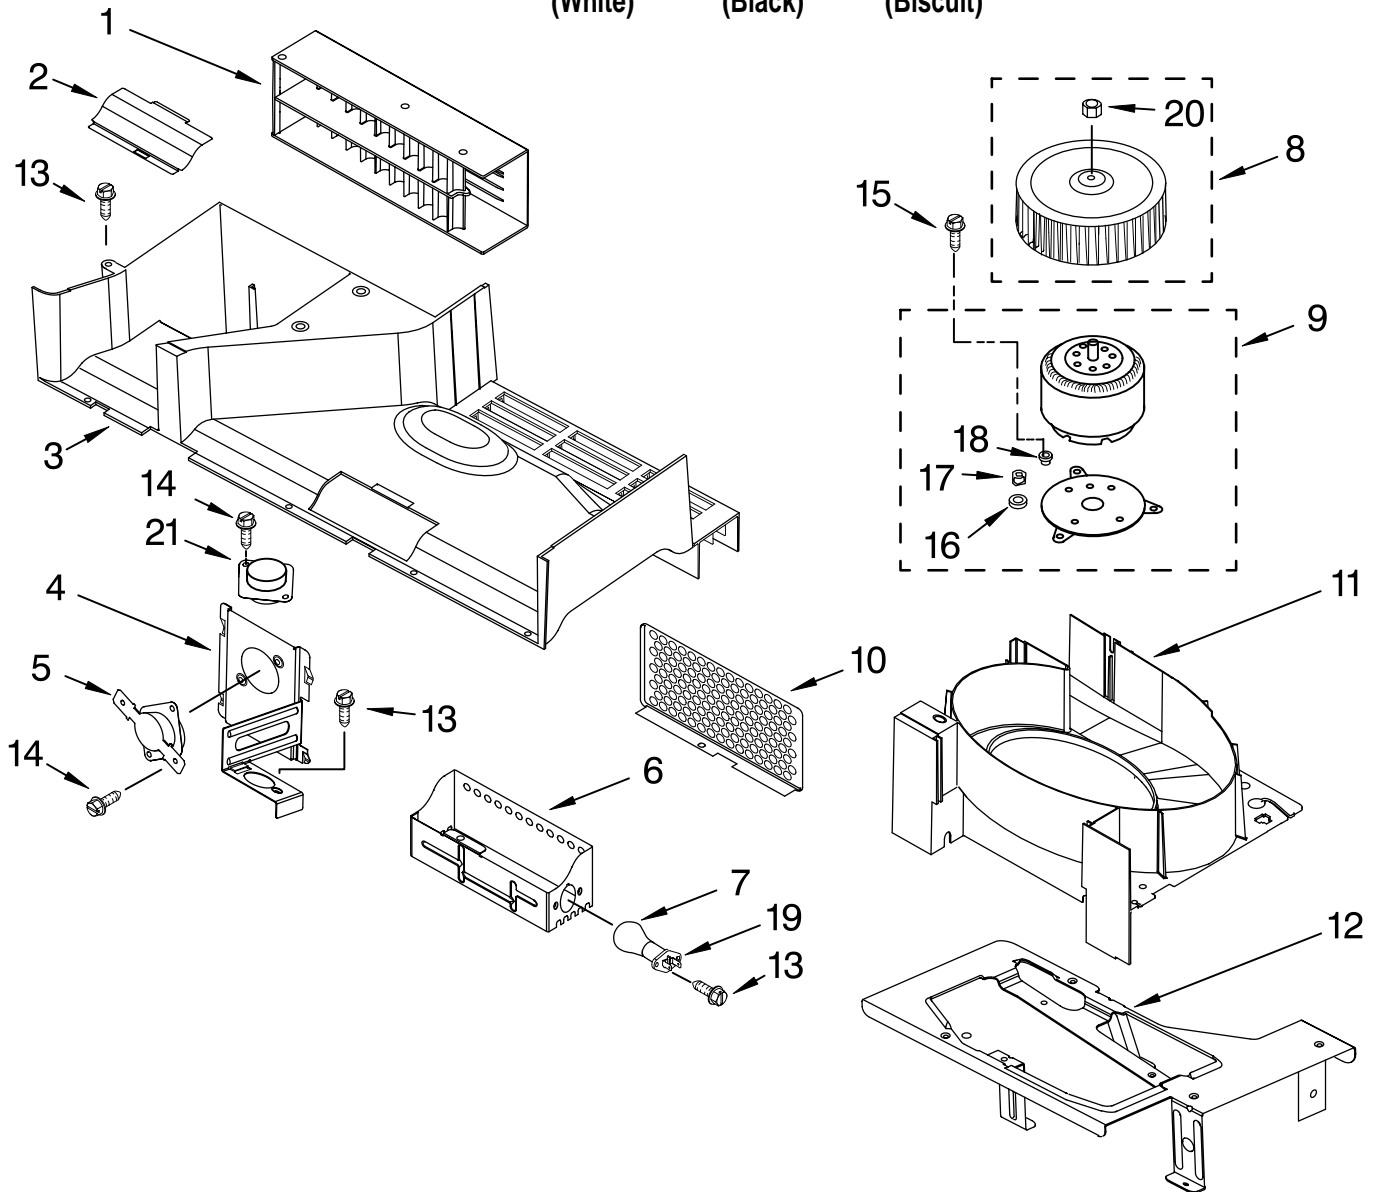

AIR FLOW PARTS

For Models: GH4155XPQ0, GH4155XPB0, GH4155XPT0

(White) (Black) (Biscuit)

Illus. No.	Part No.	DESCRIPTION
1	8184638	Deflector, Air
2	8169557	Reflector, Air
3	8185083	Duct, Air
4	8204653	Bracket, Thermostat
5	8183697	Thermostat
6	8184745	Housing, Lamp
7	4393681	Lamp
8	8204694	Wheel, Fan

Illus. No.	Part No.	DESCRIPTION
9	8204751	Motor, Fan
10	8204754	Shield
11	8184624	Housing, Fan
12		Bracket, Fan (Not Serviced)
13	8169474	Screw
14	8169478	Screw

Illus. No.	Part No.	DESCRIPTION
15	4393830	Screw
16	4393874	Plate, Damper
17	8184129	Spacer, Copper Pipe
18	8169635	Cushion, Mtr
19	8169539	Holder, Lamp
20	8184404	Nut
21	4393808	Sensor, Humidity

FOR ORDERING INFORMATION REFER TO PARTS PRICE LIST