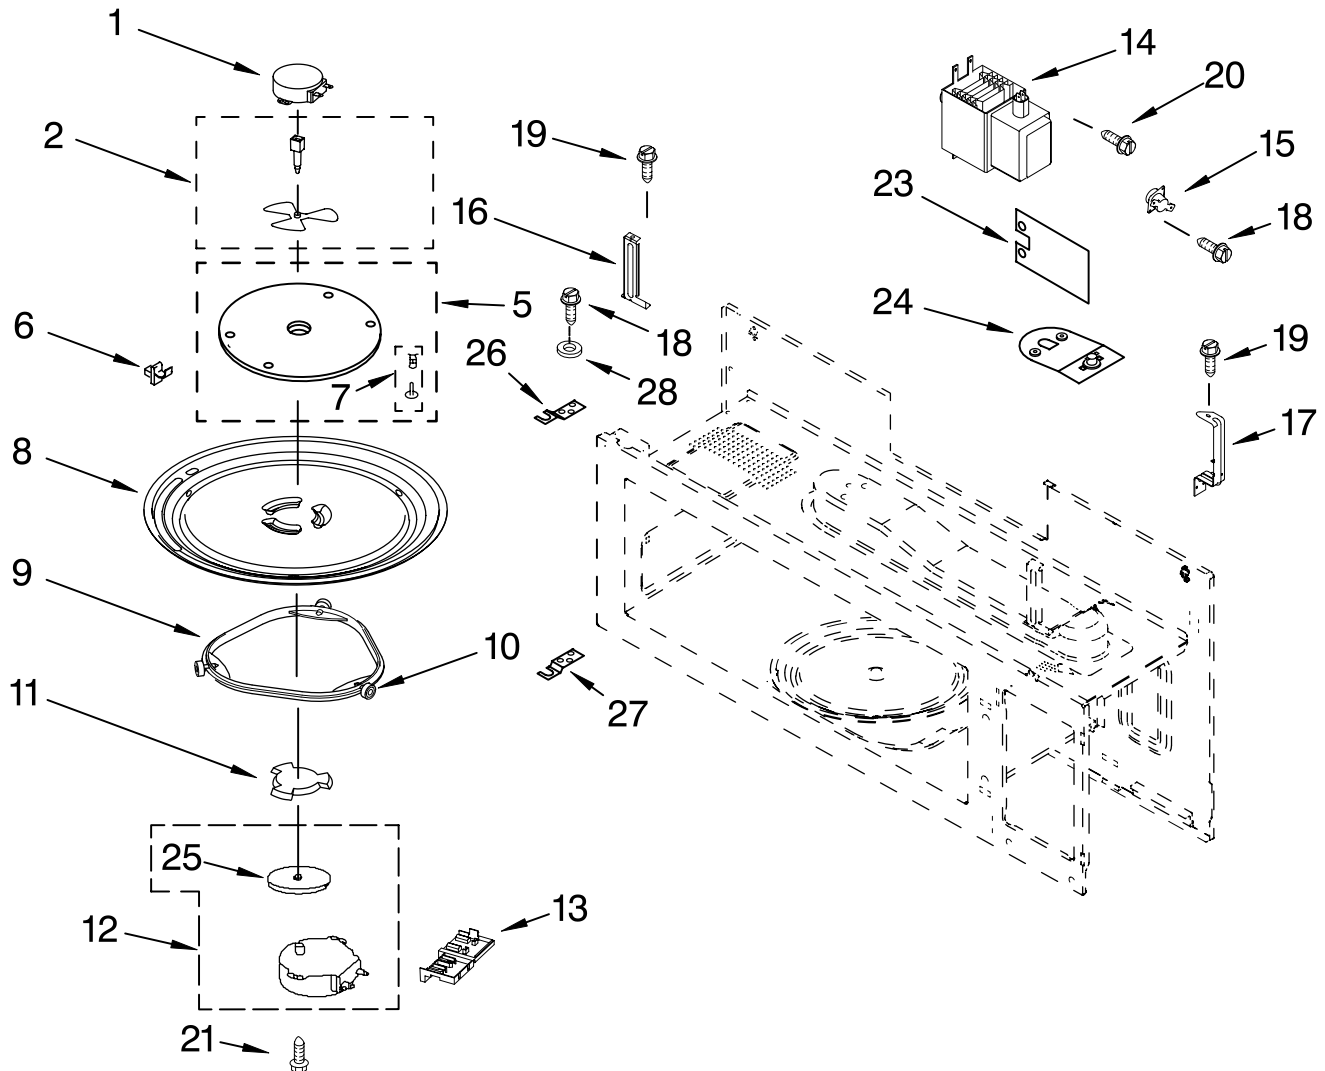

MAGNETRON AND TURNTABLE PARTS

For Models: GH4155XPQ0, GH4155XPB0, GH4155XPT0
(White) (Black) (Biscuit)

Illus. No.	Part No.	DESCRIPTION
1	8205044	Motor, Stirrer
2	8205315	Stirrer Shaft/Blade
5	8184476	Cover, Inlet
6	8204662	Hook, Rack (4)
7	8184549	Nails/Bushings (5 of Each)
8	4393799	Turntable
9	8184102	Ring, Turntable

Illus. No.	Part No.	DESCRIPTION
10	4393861	Wheel, Plastic
11	8183949	Driver, Turntable
12	8183953	Motor, Turntable
13	4393756	Cover, Terminal
14	8184306	Magnetron
15	8183698	Thermostat
16	8169540	Holder, Connector (L)
17	8169705	Holder, Connector (R)
18	4393838	Screw
19	8169474	Screw

Illus. No.	Part No.	DESCRIPTION
20	4393831	Screw
21	4393832	Screw
23	8184485	Shield
24	8184585	Thermostat And Bracket
25	8184109	Spacer
26	8183741	Hinge, Upper
27	8183742	Hinge, Lower
28	8204691	Washer

FOR ORDERING INFORMATION REFER TO PARTS PRICE LIST