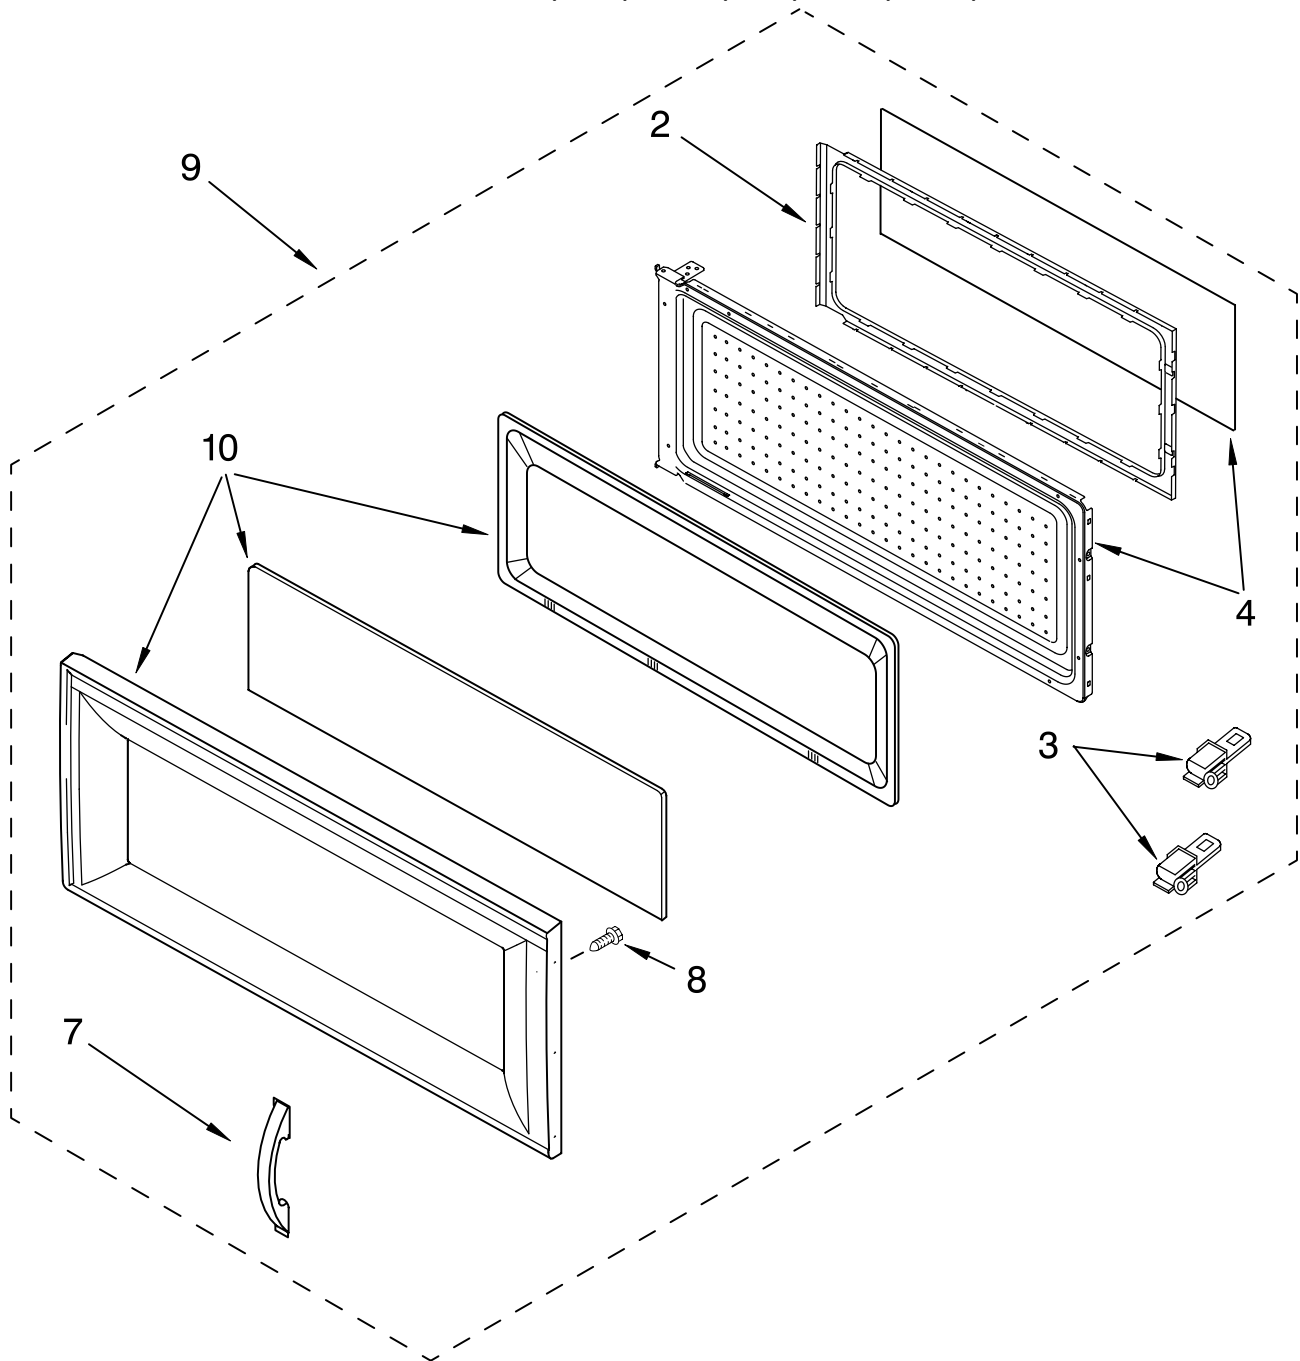

CONTROL PANEL PARTS

For Models: GH4155XPQ0, GH4155XPB0, GH4155XPT0
(White) (Black) (Biscuit)

MICROWAVE
HOOD
COMBINATION

Illus. No.	Part No.	DESCRIPTION
1		Literature Parts
	8204919	Use & Care Guide
	8183731	Installation Instructions
	8204908	Tech Sheet
	8204929	Guide, Cooking (Label)
3		Panel, Control
	8205330	White
	8205331	Black
	8205332	Biscuit
4	8183821	Bracket, Control
5	4393744	Plate, Hinge
6	8183726	Microcomputer
8	4393346	Screw

FOR ORDERING INFORMATION REFER TO PARTS PRICE LIST

DOOR PARTS

For Models: GH4155XPQ0, GH4155XPB0, GH4155XPT0
(White) (Black) (Biscuit)

Illus. No.	Part No.	DESCRIPTION
2	8169545	Frame, Inner
3	4393913	Latch, Door
4	8185107	White
	8185109	Black
	8185108	Biscuit

Illus. No.	Part No.	DESCRIPTION
7	4393777	White
	4393782	Black
	8169642	Biscuit
8	4393833	Screw

Illus. No.	Part No.	DESCRIPTION
9	8205327	White
	8205328	Black
	8205329	Biscuit
10	8205324	White
	8205325	Black
	8205326	Biscuit