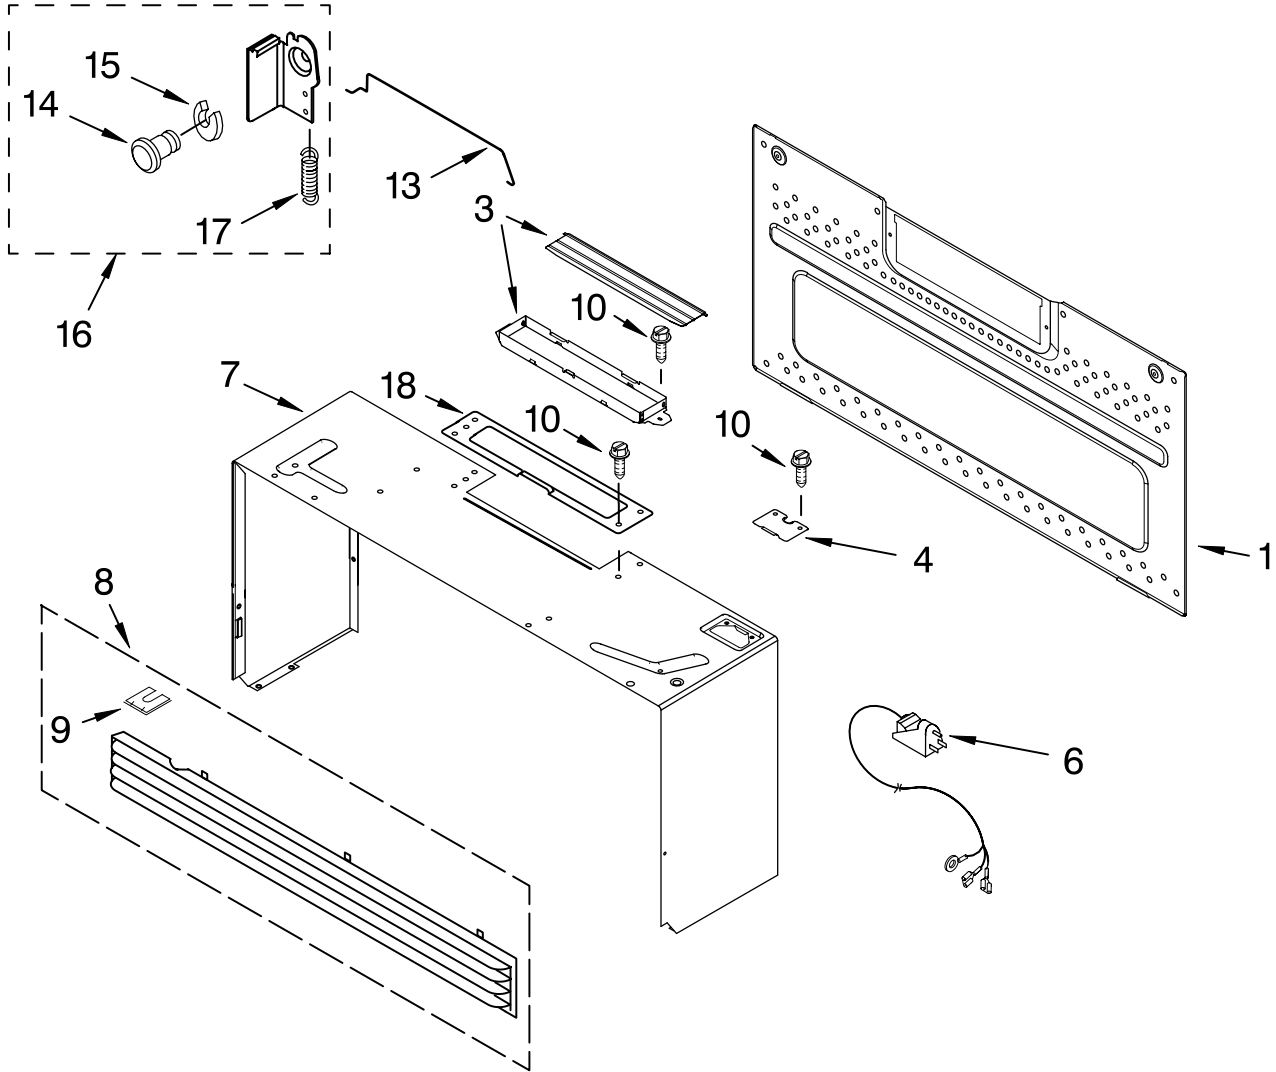

CABINET AND INSTALLATION PARTS

For Models: GH4155XPQ1, GH4155XPB1, GH4155XPT1
(White) (Black) (Biscuit)

Illus. No.	Part No.	DESCRIPTION
1	8205317	Plate, Mounting
3	8205558	Damper Assembly
4	8184313	Lid, Power Cord
6	8184898	Cord, Power
7		Case, Outer
	8169660	White
	8169661	Black
	8169664	Biscuit
8		Grille, Vent
	8183948	White
	8183851	Black
	8183852	Biscuit

Illus. No.	Part No.	DESCRIPTION
9	4393795	Grille, Holder
10	4393833	Screw
13	8169318	Rod
14	8169319	Latch Pivot
15	8169320	E-Ring
16	8185033	Catch
17	8169374	Spring
18	8169697	Plate, Damper

ACCESSORY PARTS

8171337	Filler Kit-White
8171336	Filler Kit-Black
8171338	Filler Kit-Biscuit

Illus. No.	Part No.	DESCRIPTION
Miscellaneous		
	8169659	Hardware, Installation
	8169704	Screw, Top Mountng
	8184781	Upper Template
	8183743	Wall Template
	8204725	Rack
	8205843	Cavity Light Wire Assembly
	8205844	Fan Motor Wire Assembly
	8205845	Stirrer Motor Wire Assembly
	8205846	Hood Light Wire Assemblby
	8205847	H.V. Wire Assy
	8205635	Ground Wire Assy

FOR ORDERING INFORMATION REFER TO PARTS PRICE LIST