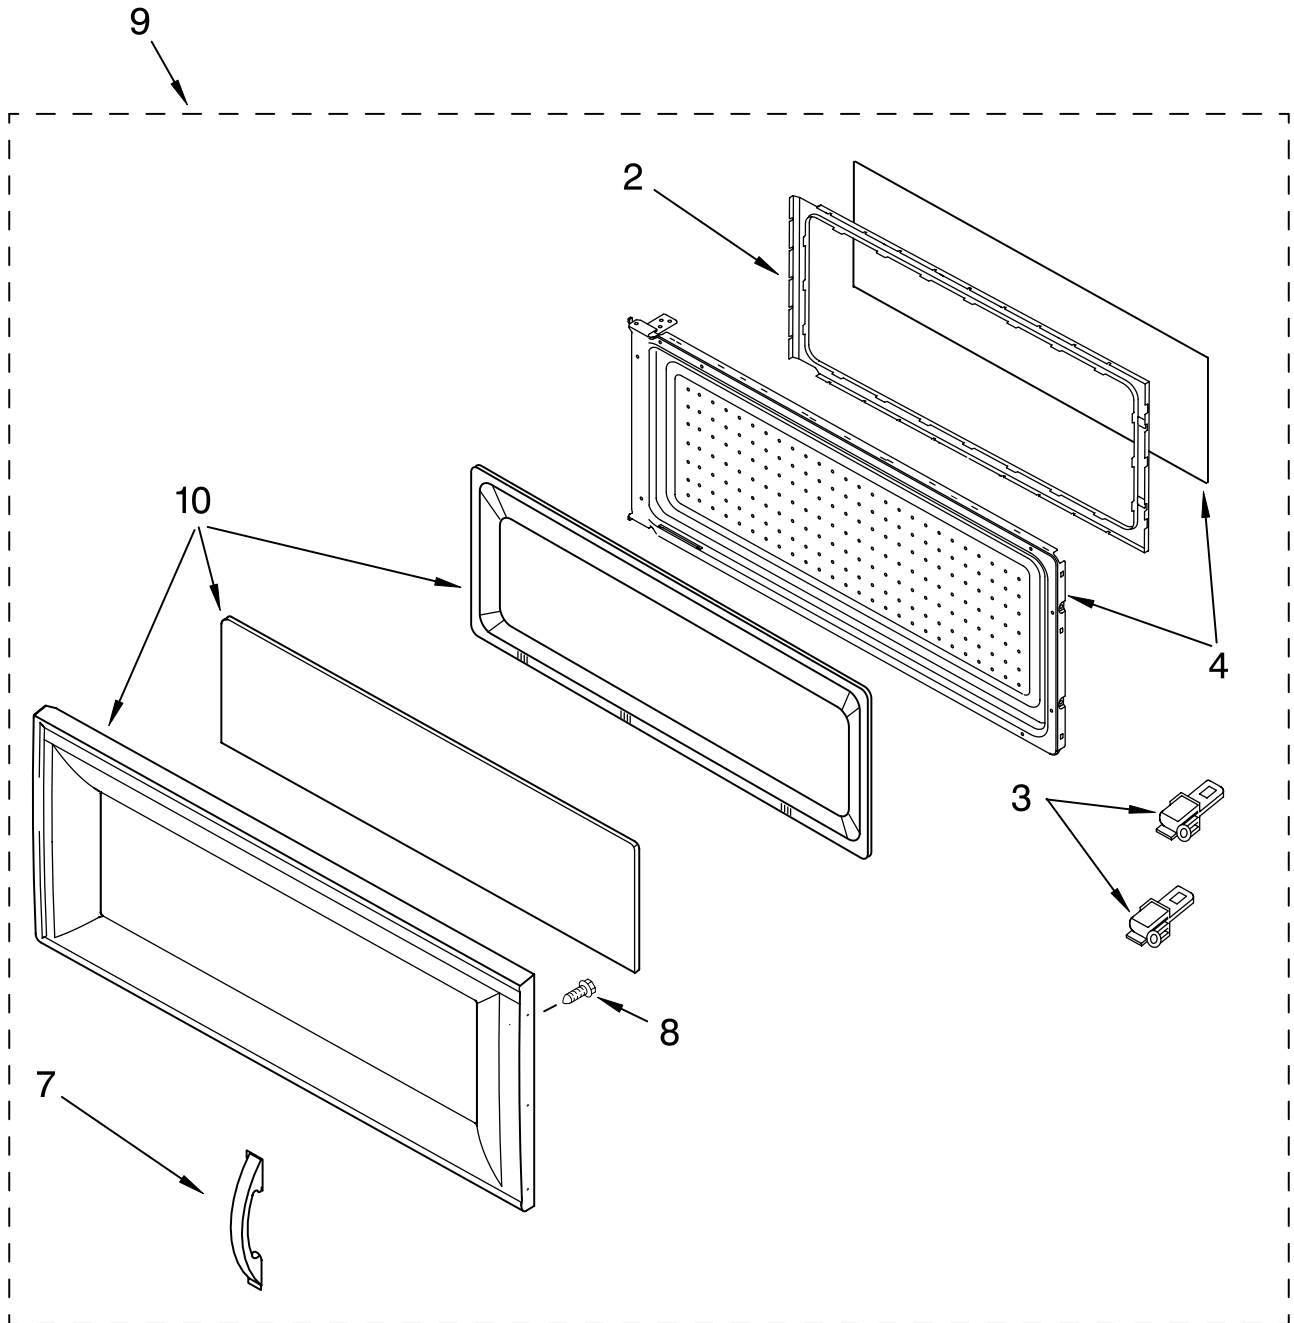

CONTROL PANEL PARTS

For Models: GH4155XPQ1, GH4155XPB1, GH4155XPT1
(White) (Black) (Biscuit)

MICROWAVE
HOOD
COMBINATION

| Illus. No. | Part No. | DESCRIPTION |
|------------|----------|---------------------------|
| 1 | | Literature Parts |
| | 8204919 | Use & Care Guide |
| | 8183731 | Installation Instructions |
| | 8205611 | Tech Sheet |
| | 8204929 | Guide, Cooking (Label) |
| | | |
| 3 | | Panel, Control |
| | 8205330 | White |
| | 8205331 | Black |
| | 8205332 | Biscuit |
| 4 | 8183821 | Bracket, Control |
| 5 | 4393744 | Plate, Hinge |
| 6 | 8183726 | Microcomputer |
| 8 | 4393346 | Screw |

FOR ORDERING INFORMATION REFER TO PARTS PRICE LIST

DOOR PARTS

For Models: GH4155XPQ1, GH4155XPB1, GH4155XPT1
(White) (Black) (Biscuit)

| Illus. No. | Part No. | DESCRIPTION |
|------------|----------|--------------|
| 2 | 8169545 | Frame, Inner |
| 3 | 4393913 | Latch, Door |
| 4 | | Body, Door |
| | 8185107 | White |
| | 8185109 | Black |
| | 8185108 | Biscuit |