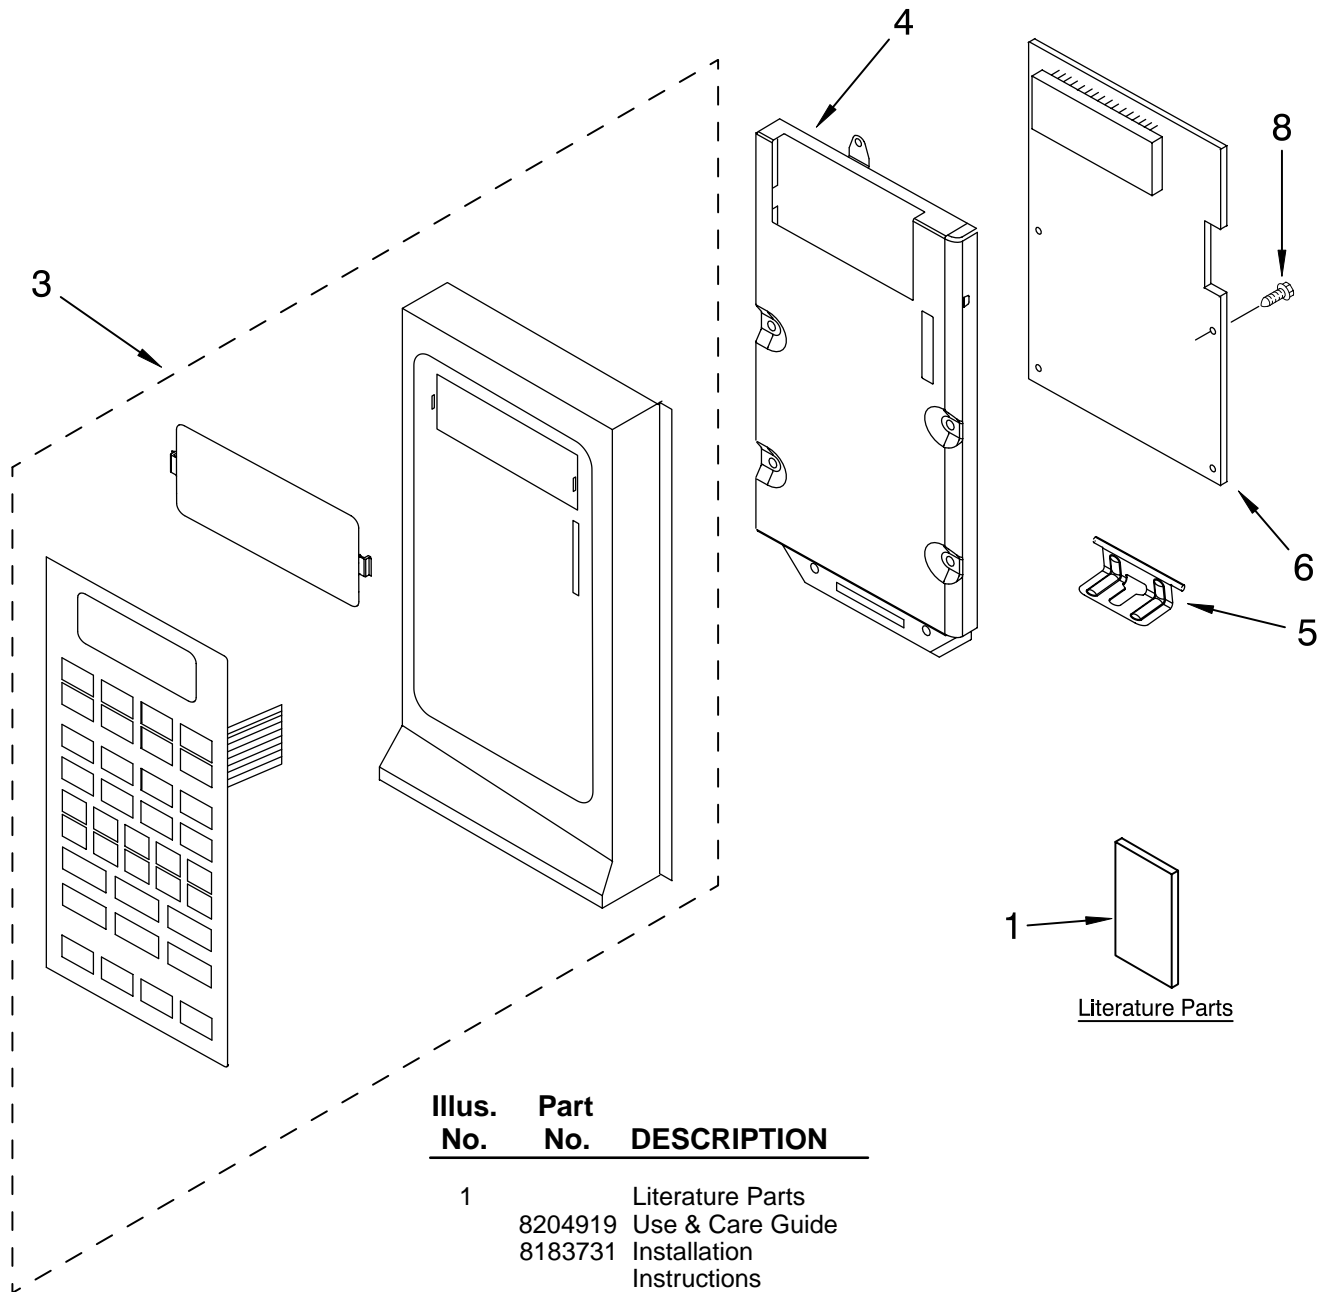

CONTROL PANEL PARTS

For Models: GH4155XPQ1, GH4155XPB1, GH4155XPT1
(White) (Black) (Biscuit)

MICROWAVE
HOOD
COMBINATION

| Illus. No. | Part No. | DESCRIPTION |
|------------|----------|---------------------------|
| 1 | | Literature Parts |
| | 8204919 | Use & Care Guide |
| | 8183731 | Installation Instructions |
| | 8205611 | Tech Sheet |
| | 8204929 | Guide, Cooking (Label) |
| | | |
| 3 | | Panel, Control |
| | 8205330 | White |
| | 8205331 | Black |
| | 8205332 | Biscuit |
| 4 | 8183821 | Bracket, Control |
| 5 | 4393744 | Plate, Hinge |
| 6 | 8183726 | Microcomputer |
| 8 | 4393346 | Screw |

FOR ORDERING INFORMATION REFER TO PARTS PRICE LIST

DOOR PARTS

For Models: GH4155XPQ1, GH4155XPB1, GH4155XPT1
(White) (Black) (Biscuit)

| Illus. No. | Part No. | DESCRIPTION |
|------------|----------|--------------|
| 2 | 8169545 | Frame, Inner |
| 3 | 4393913 | Latch, Door |
| 4 | | Body, Door |
| | 8185107 | White |
| | 8185109 | Black |
| | 8185108 | Biscuit |