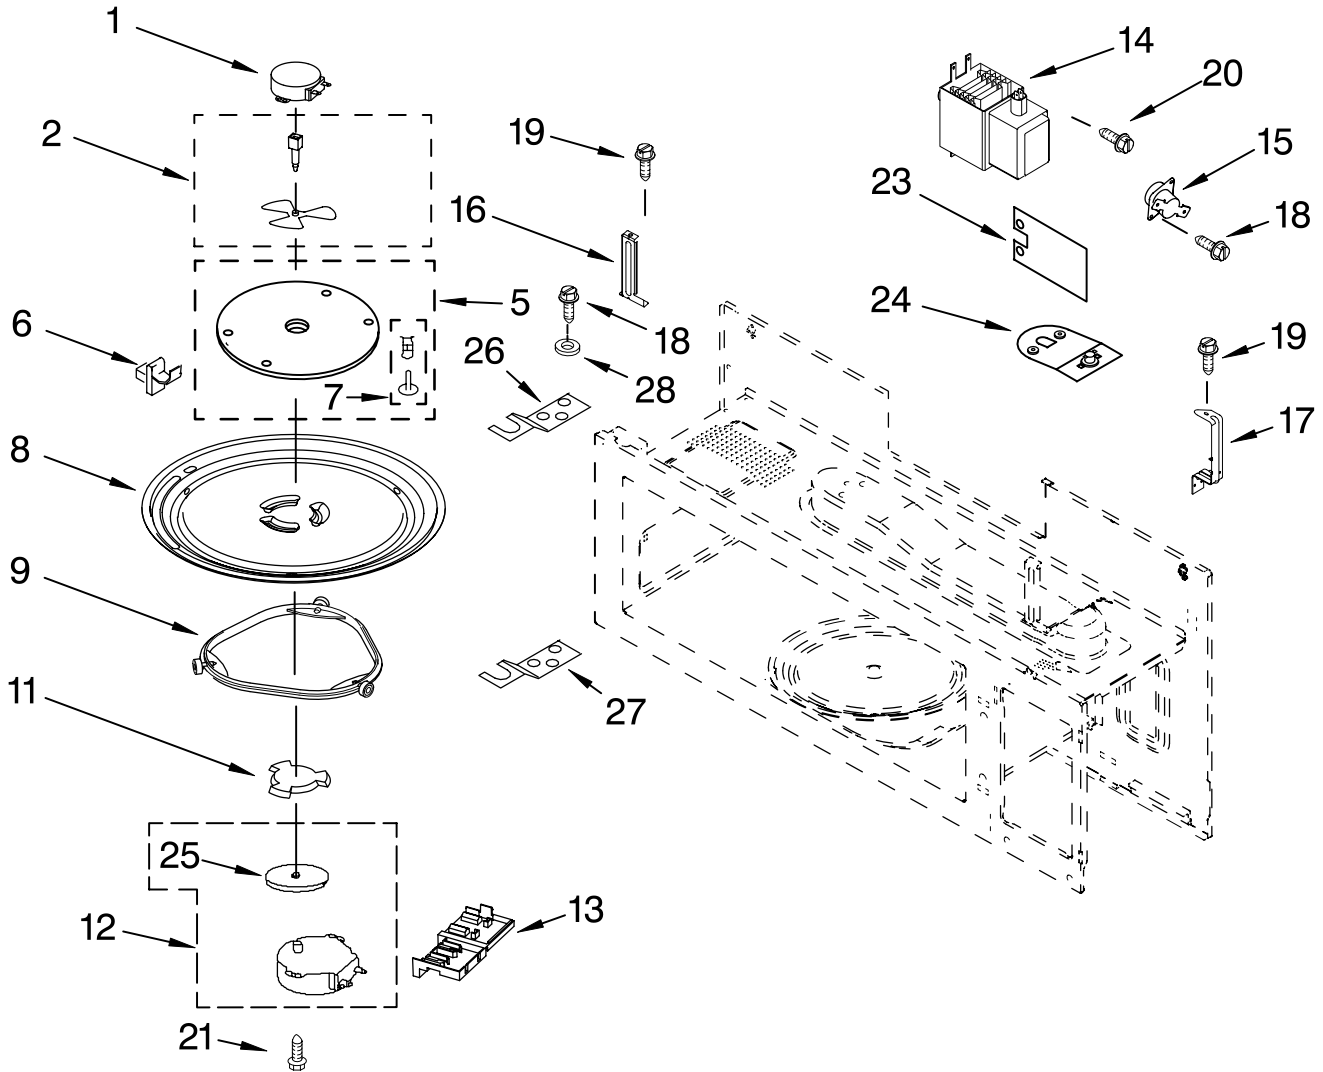

MAGNETRON AND TURNTABLE PARTS

For Models: GH4155XPQ1, GH4155XPB1, GH4155XPT1
(White) (Black) (Biscuit)

Illus. No.	Part No.	DESCRIPTION
1	8205044	Motor, Stirrer
2	8205315	Stirrer Shaft/Blade
5	8184476	Cover, Inlet
6	8204662	Hook, Rack (4)
7	8184549	Nails/Bushings (5 of Each)
8	4393799	Turntable
9	8205778	Ring, Turntable
11	8205779	Driver, Turntable

Illus. No.	Part No.	DESCRIPTION
12	8183953	Motor, Turntable
13	4393756	Cover, Terminal
14	8205791	Magnetron
15	8183698	Thermostat
16	8205792	Holder, Connector (L)
17	8169705	Holder, Connector (R)
18	4393838	Screw
19	8169474	Screw

Illus. No.	Part No.	DESCRIPTION
20	4393831	Screw
21	4393832	Screw
23	8184485	Shield
24	8184585	Thermostat And Bracket
25	8184109	Spacer
26	8183741	Hinge, Upper
27	8183742	Hinge, Lower
28	8204691	Washer

FOR ORDERING INFORMATION REFER TO PARTS PRICE LIST