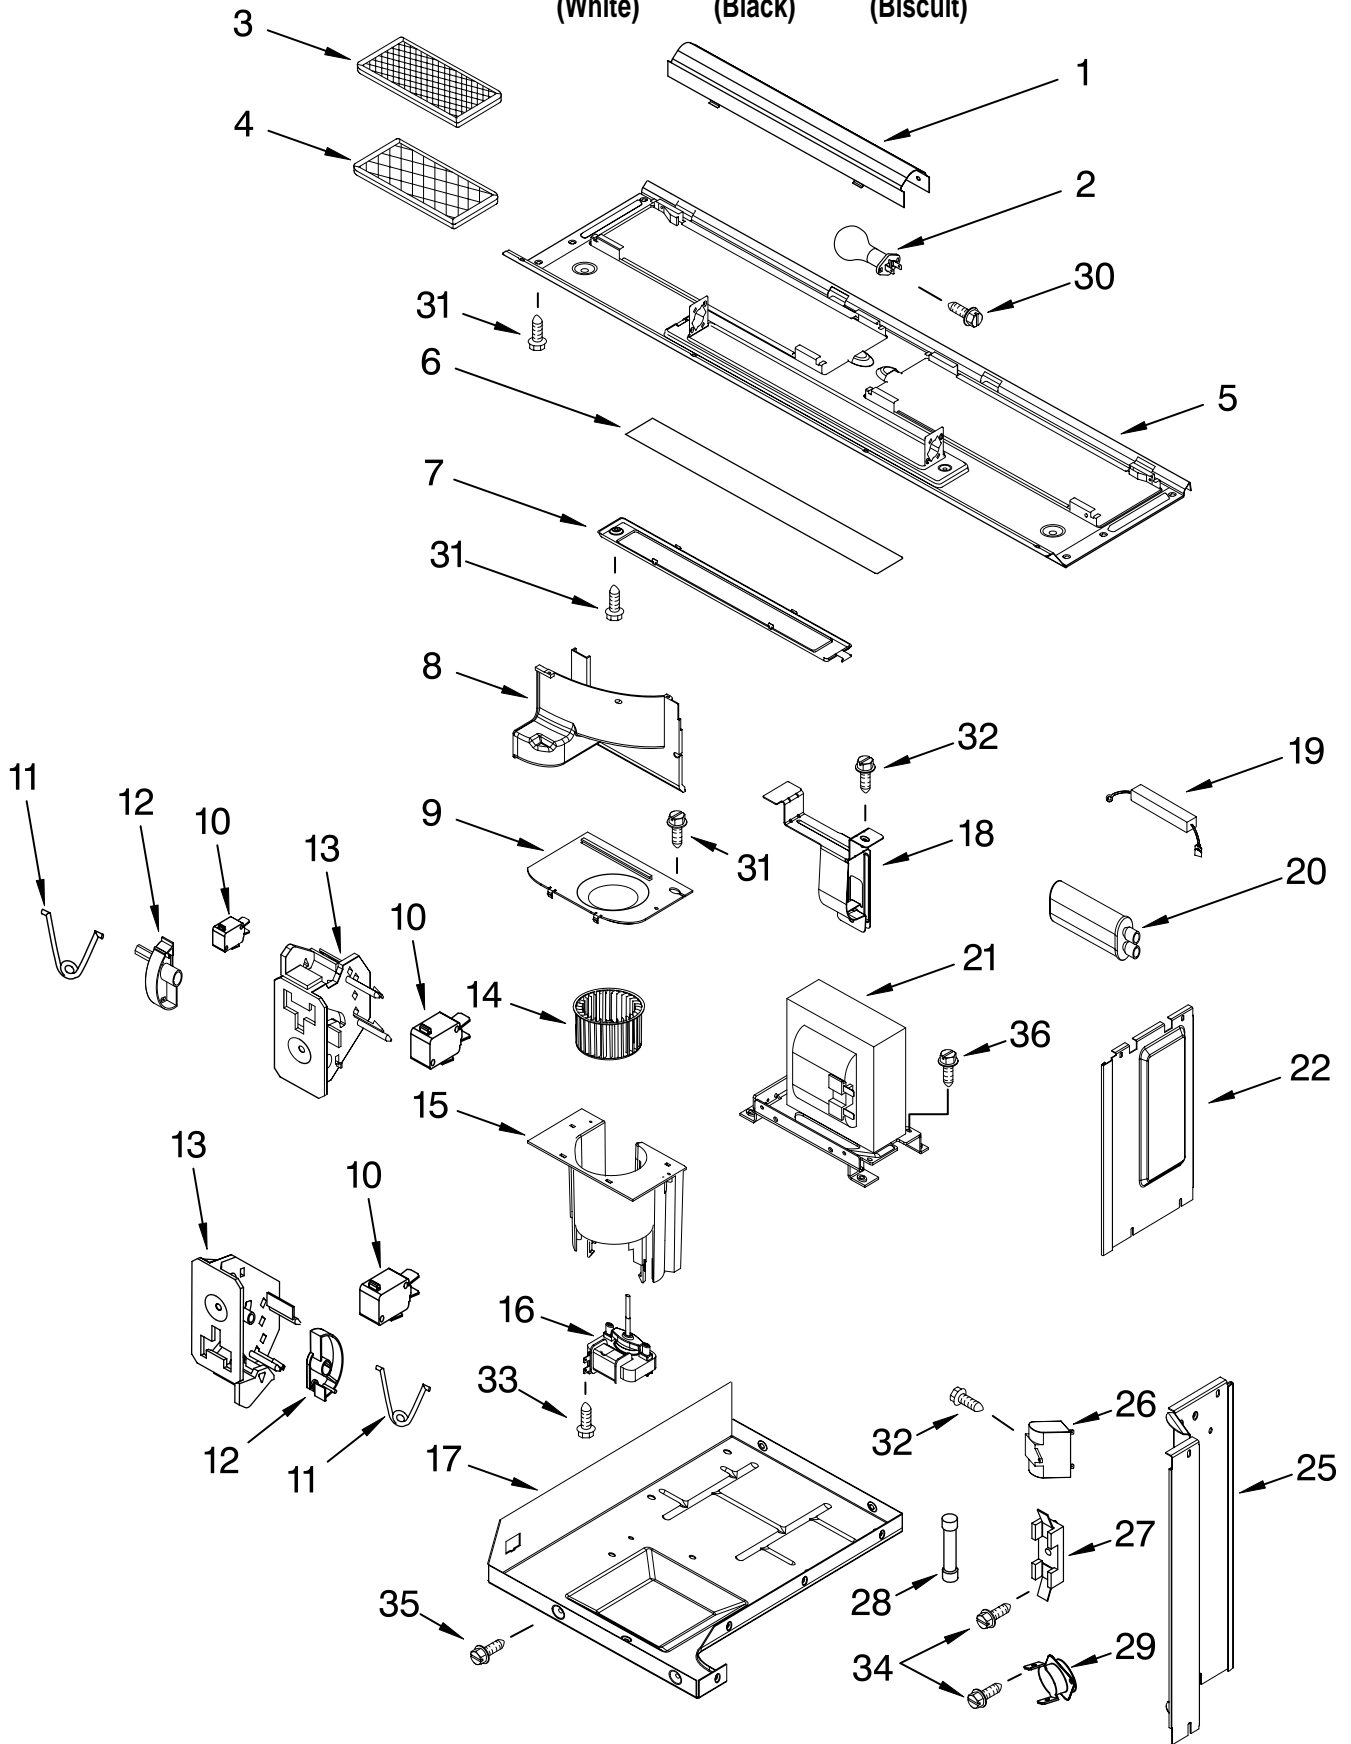

INTERIOR AND VENTILATION PARTS

For Models: GH4155XPQ1, GH4155XPB1, GH4155XPT1
(White) (Black) (Biscuit)

FOR ORDERING INFORMATION REFER TO PARTS PRICE LIST

INTERIOR AND VENTILATION PARTS

For Models: GH4155XPQ1, GH4155XPB1, GH4155XPT1
(White) (Black) (Biscuit)

Illus. No.	Part No.	DESCRIPTION
1	4393688	Reflector, Lamp
2	4393681	Lamp (2)
3	8169645	Filter, Charcoal
4	8169758	Filter, Grease
5	8185105	Plate, Bottom
6	8185210	Glass, Lamp
7	8184308	Holder, Glass
8	8205045	Guide, Air (Magnetron)
9	8183823	Cover, Fan
10	8204656	Switch, Micro (3)
11	8169438	Spring, Interlock (2)
12	8183824	Plate, Cam (2)
13	4393595	Support, Interlock (2)
14	8183825	Wheel, Fan
15	8184310	Housing, Fan
16	8185211	Motor, Fan
17	8185212	Chassis
18	8184311	Holder, Capacitor
19	8184664	Diode, H.V.
20	8169501	Capacitor, H.V.
21	8204844	Transformer, H.V.
22	8204657	Plate, Side (R)
25	8204658	Plate, Side (L)
26	8205553	Capacitor
27	8184312	Holder, Fuse
28	4393308	Fuse
29	8183703	Thermostat
30	8169474	Screw
31	4393835	Screw
32	4393472	Screw
33	4393833	Screw
34	8169478	Screw
35	8169479	Screw
36	4393839	Screw

FOR ORDERING INFORMATION REFER TO PARTS PRICE LIST