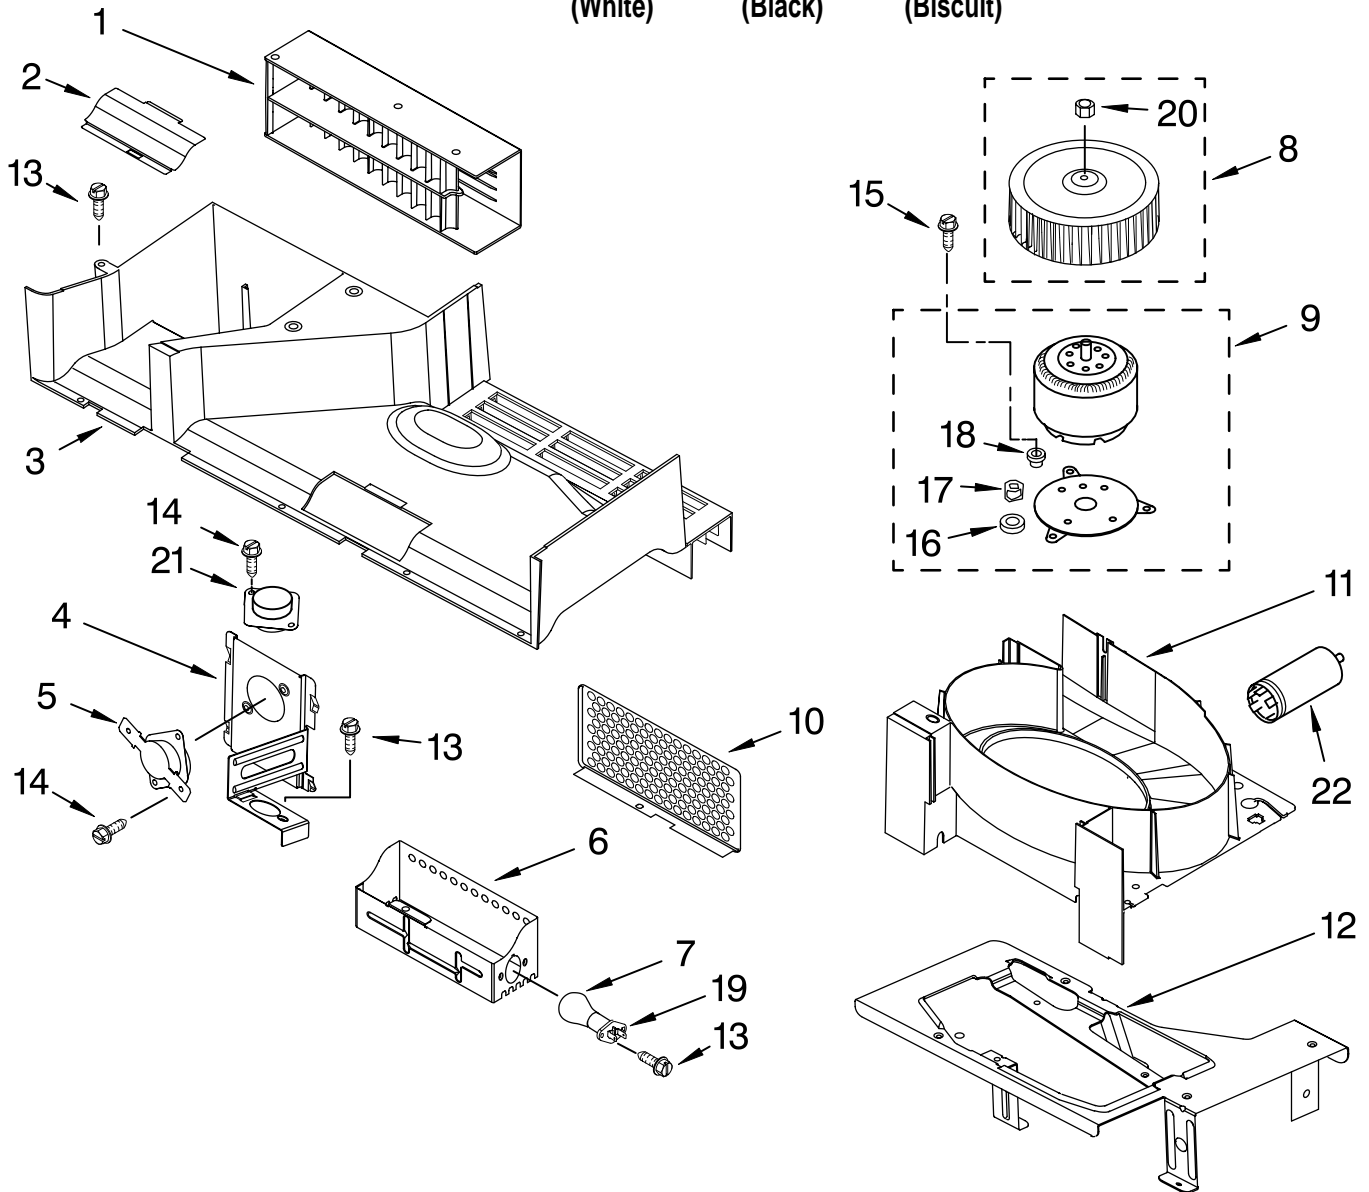

FOR ORDERING INFORMATION REFER TO PARTS PRICE LIST

AIR FLOW PARTS

For Models: GH4155XPQ2, GH4155XPB2, GH4155XPT2

(White)

(Black)

(Biscuit)

Illus. No.	Part No.	DESCRIPTION
1	8184638	Deflector, Air
2	8169557	Reflector, Air
3	8185083	Duct, Air
4	8204653	Bracket, Thermostat
5	8183697	Thermostat
6	8184745	Housing, Lamp
7	4393681	Lamp
8	8204694	Wheel, Fan

Illus. No.	Part No.	DESCRIPTION
9	8204751	Motor, Fan
10	8204754	Shield
11	8184624	Housing, Fan
12		Bracket, Fan (Not Serviced)
13	8169474	Screw
14	8169478	Screw

Illus. No.	Part No.	DESCRIPTION
15	4393830	Screw
16	4393874	Plate, Damper
17	8184129	Spacer, Copper Pipe
18	8169635	Cushion, Mtr
19	8169539	Holder, Lamp
20	8184404	Nut
21	4393808	Sensor, Humidity
22	8169561	Filter