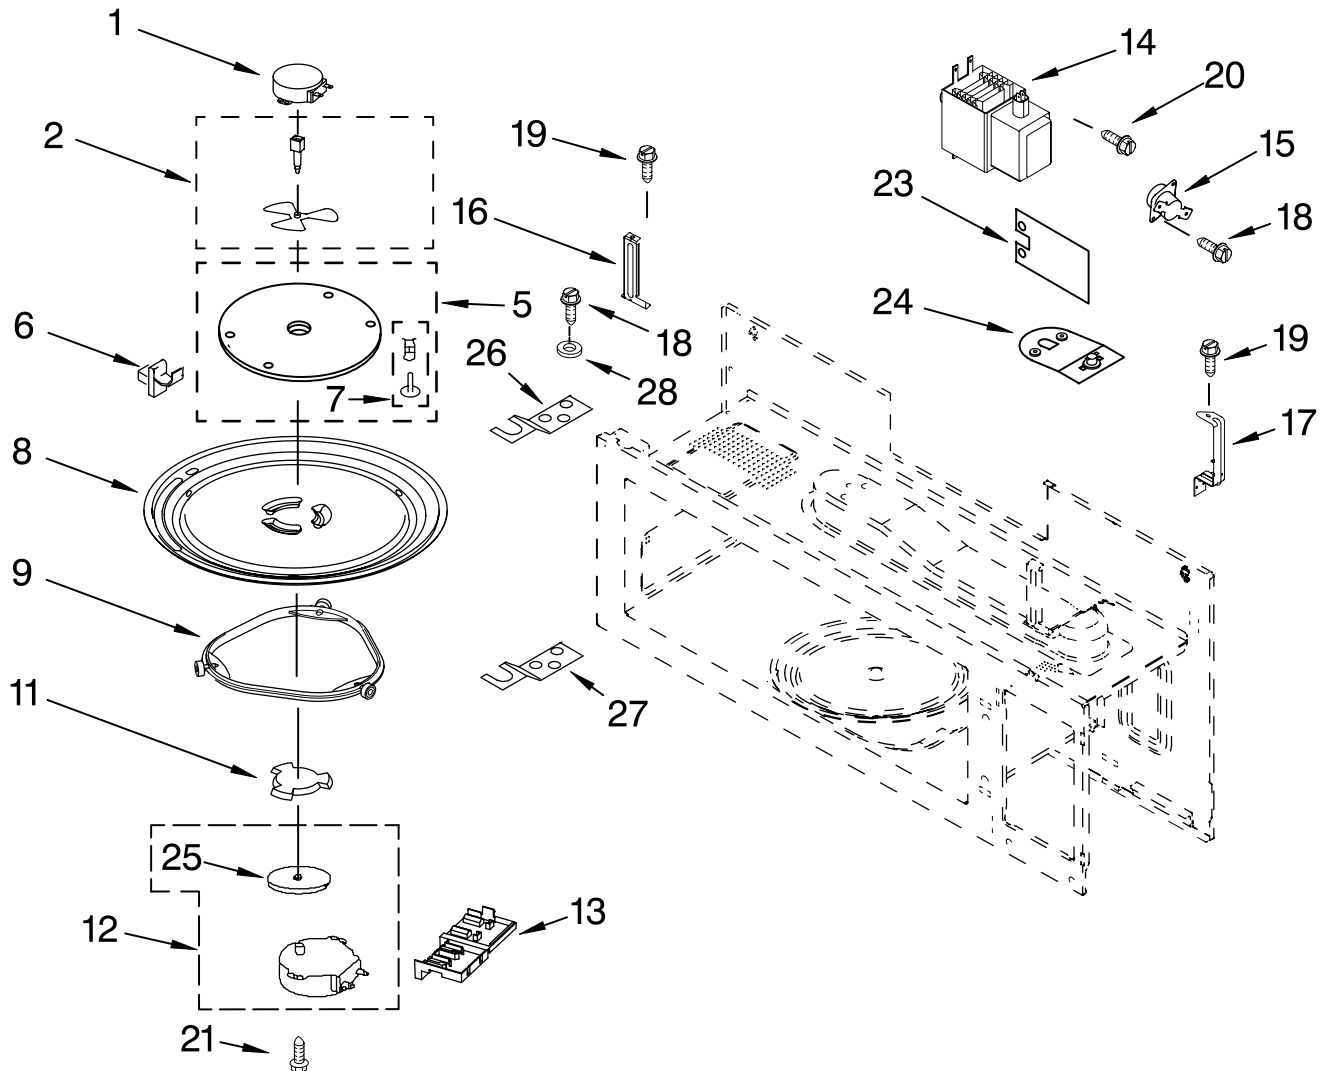

MAGNETRON AND TURNTABLE PARTS

For Models: GH4155XPQ2, GH4155XPB2, GH4155XPT2
(White) (Black) (Biscuit)

Illus. No.	Part No.	DESCRIPTION
1	8205044	Motor, Stirrer
2	8205315	Stirrer Shaft/Blade
5	8184476	Cover, Inlet
6	8204662	Hook, Rack (4)
7	8184549	Nails/Bushings (5 of Each)
8	4393799	Turntable
9	8205778	Ring, Turntable
11	8205779	Driver, Turntable

Illus. No.	Part No.	DESCRIPTION
12	8183953	Motor, Turntable
13	4393756	Cover, Terminal
14	8205791	Magnetron
15	8183698	Thermostat
16	8205792	Holder, Connector (L)
17	8169705	Holder, Connector (R)
18	4393838	Screw
19	8169474	Screw

Illus. No.	Part No.	DESCRIPTION
20	4393831	Screw
21	4393832	Screw
23	8184485	Shield
24	8184585	Thermostat And Bracket
25	8184109	Spacer
26	8183741	Hinge, Upper
27	8183742	Hinge, Lower
28	8204691	Washer

FOR ORDERING INFORMATION REFER TO PARTS PRICE LIST