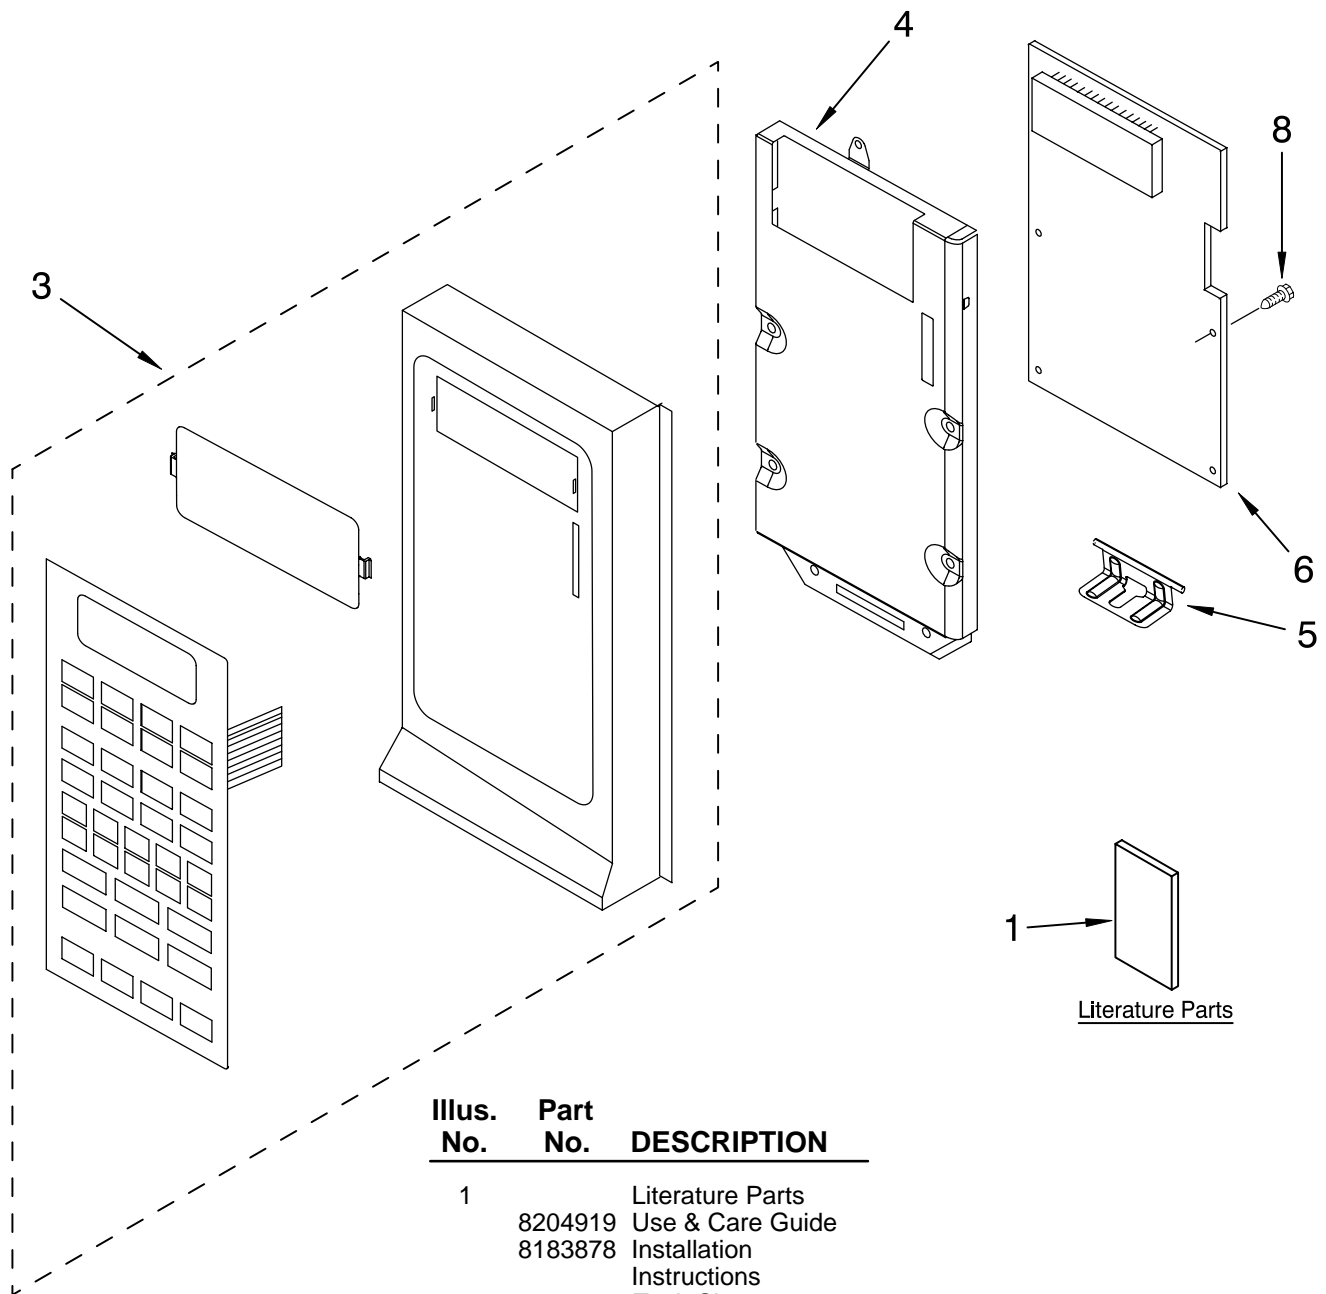

CONTROL PANEL PARTS

For Models: GH4155XPQ2, GH4155XPB2, GH4155XPT2
(White) (Black) (Biscuit)

MICROWAVE
HOOD
COMBINATION

Illus. No.	Part No.	DESCRIPTION
1	8204919 8183878 8205611 8204929	Literature Parts Use & Care Guide Installation Instructions Tech Sheet Guide, Cooking (Label)
3	8205330 8205331 8205332	Panel, Control White Black Biscuit
4	8183821	Bracket, Control
5	4393744	Plate, Hinge
6	8183726	Microcomputer
8	4393346	Screw

Literature Parts

FOR ORDERING INFORMATION REFER TO PARTS PRICE LIST

DOOR PARTS

For Models: GH4155XPQ2, GH4155XPB2, GH4155XPT2
(White) (Black) (Biscuit)

Illus. No.	Part No.	DESCRIPTION
2	8169545	Frame, Inner
3	4393913	Latch, Door
4	8185107	White
	8185109	Black
	8185108	Biscuit