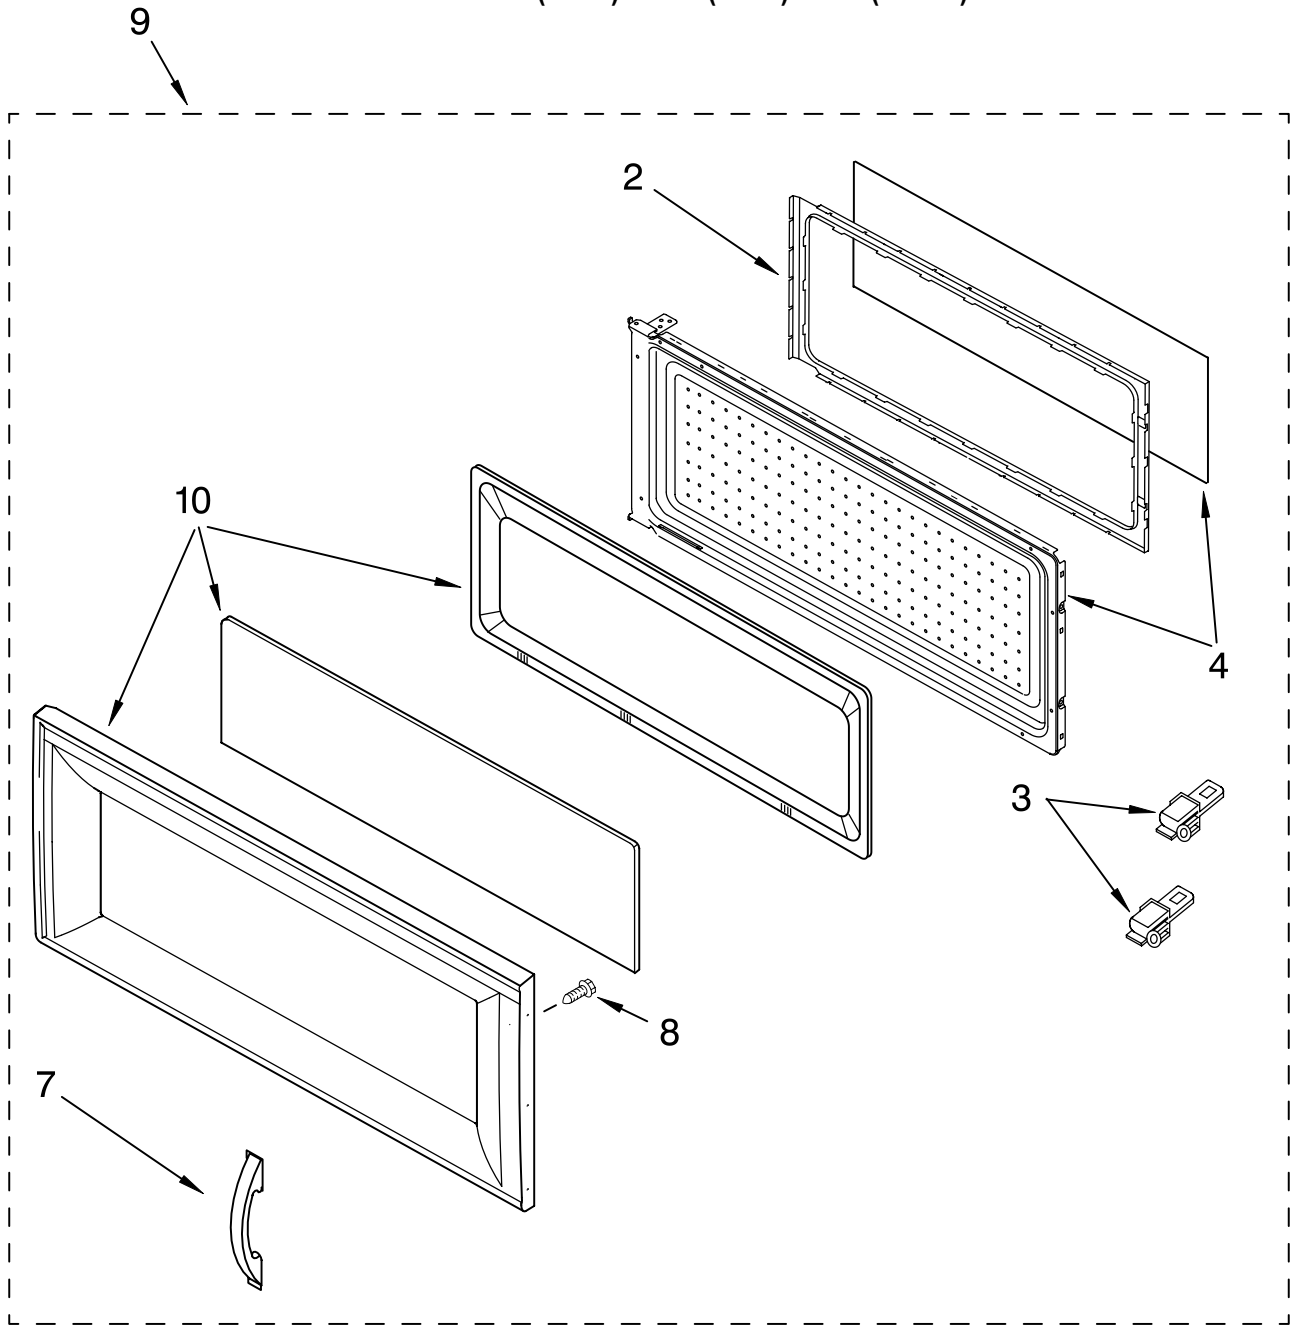

CONTROL PANEL PARTS

For Models: GH4155XPQ2, GH4155XPB2, GH4155XPT2
(White) (Black) (Biscuit)

MICROWAVE
HOOD
COMBINATION

Illus. No.	Part No.	DESCRIPTION
1	8204919 8183878 8205611 8204929	Literature Parts Use & Care Guide Installation Instructions Tech Sheet Guide, Cooking (Label)
3	8205330 8205331 8205332	Panel, Control White Black Biscuit
4	8183821	Bracket, Control
5	4393744	Plate, Hinge
6	8183726	Microcomputer
8	4393346	Screw

Literature Parts

FOR ORDERING INFORMATION REFER TO PARTS PRICE LIST

DOOR PARTS

For Models: GH4155XPQ2, GH4155XPB2, GH4155XPT2
(White) (Black) (Biscuit)

Illus. No.	Part No.	DESCRIPTION
2	8169545	Frame, Inner
3	4393913	Latch, Door
4	8185107	White
	8185109	Black
	8185108	Biscuit

Illus. No.	Part No.	DESCRIPTION
7	4393777	White
	4393782	Black
	8169642	Biscuit
8	4393833	Screw

Illus. No.	Part No.	DESCRIPTION
9	8205327	White
	8205328	Black
	8205329	Biscuit
10	8205324	White
	8205325	Black
	8205326	Biscuit