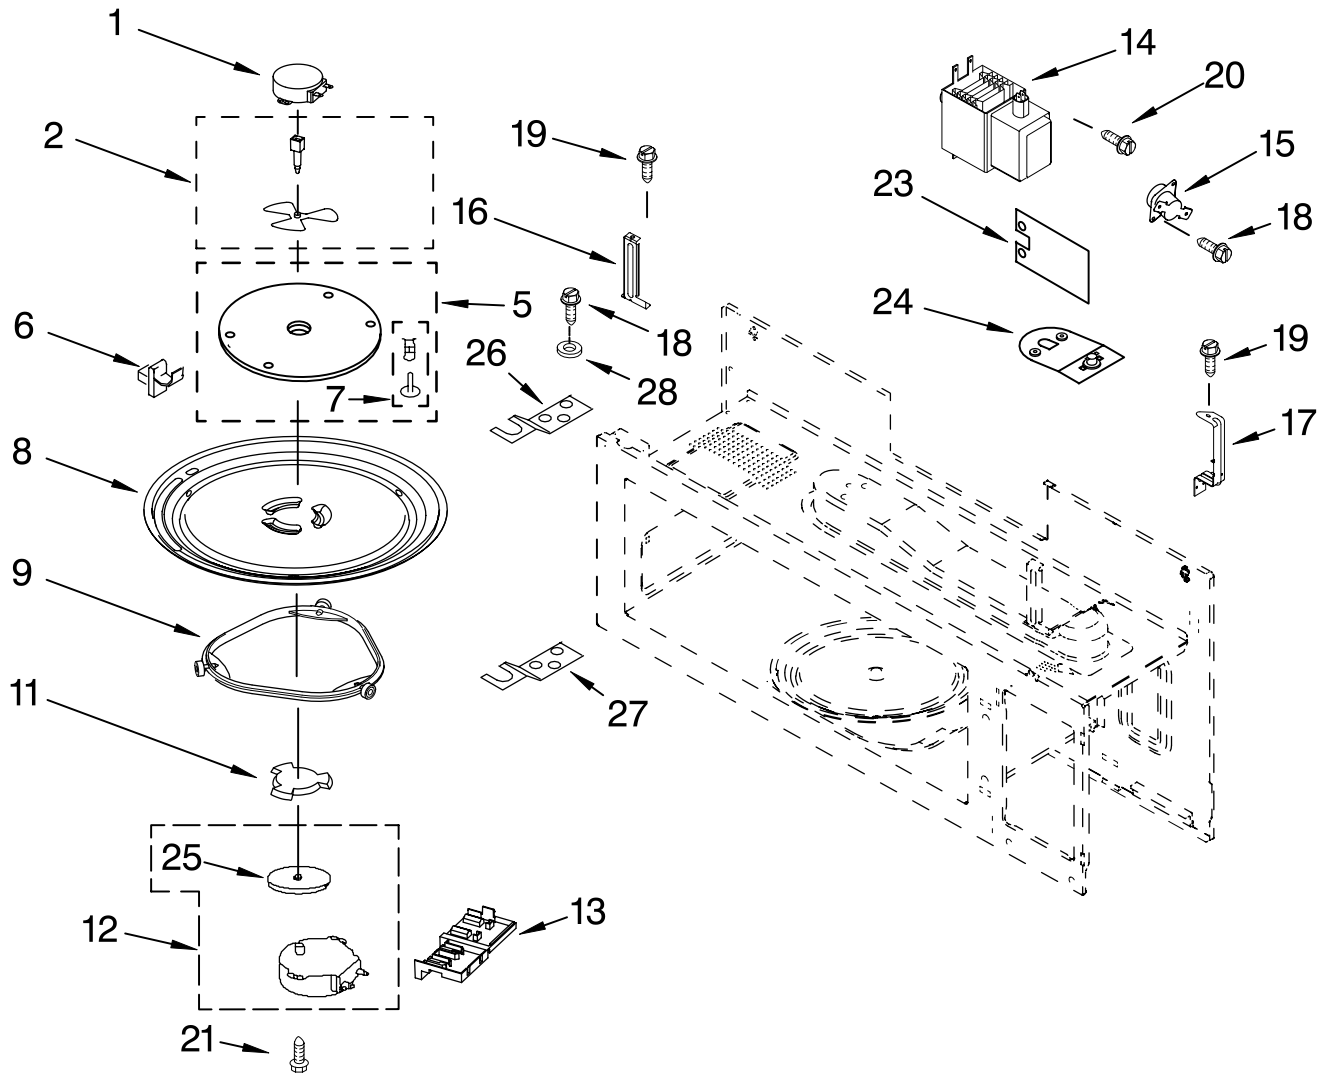

MAGNETRON AND TURNTABLE PARTS

For Models: GH4155XPQ3, GH4155XPB3, GH4155XPT3
(White) (Black) (Biscuit)

Illus. No.	Part No.	DESCRIPTION
1	8205044	Motor, Stirrer
2	8205315	Stirrer Shaft/Blade
5	8184476	Cover, Inlet
6	8204662	Hook, Rack (4)
7	8184549	Nails/Bushings (5 of Each)
8	4393799	Turntable
9	8205778	Ring, Turntable
11	8205779	Driver, Turntable

Illus. No.	Part No.	DESCRIPTION
12	8183953	Motor, Turntable
13	4393756	Cover, Terminal
14	8205791	Magnetron
15	8183698	Thermostat
16	8205792	Holder, Connector (L)
17	8169705	Holder, Connector (R)
18	4393838	Screw
19	8169474	Screw

Illus. No.	Part No.	DESCRIPTION
20	4393831	Screw
21	4393832	Screw
23	8184485	Shield
24	8184585	Thermostat And Bracket
25	8184109	Spacer
26	8183741	Hinge, Upper
27	8183742	Hinge, Lower
28	8204691	Washer

FOR ORDERING INFORMATION REFER TO PARTS PRICE LIST