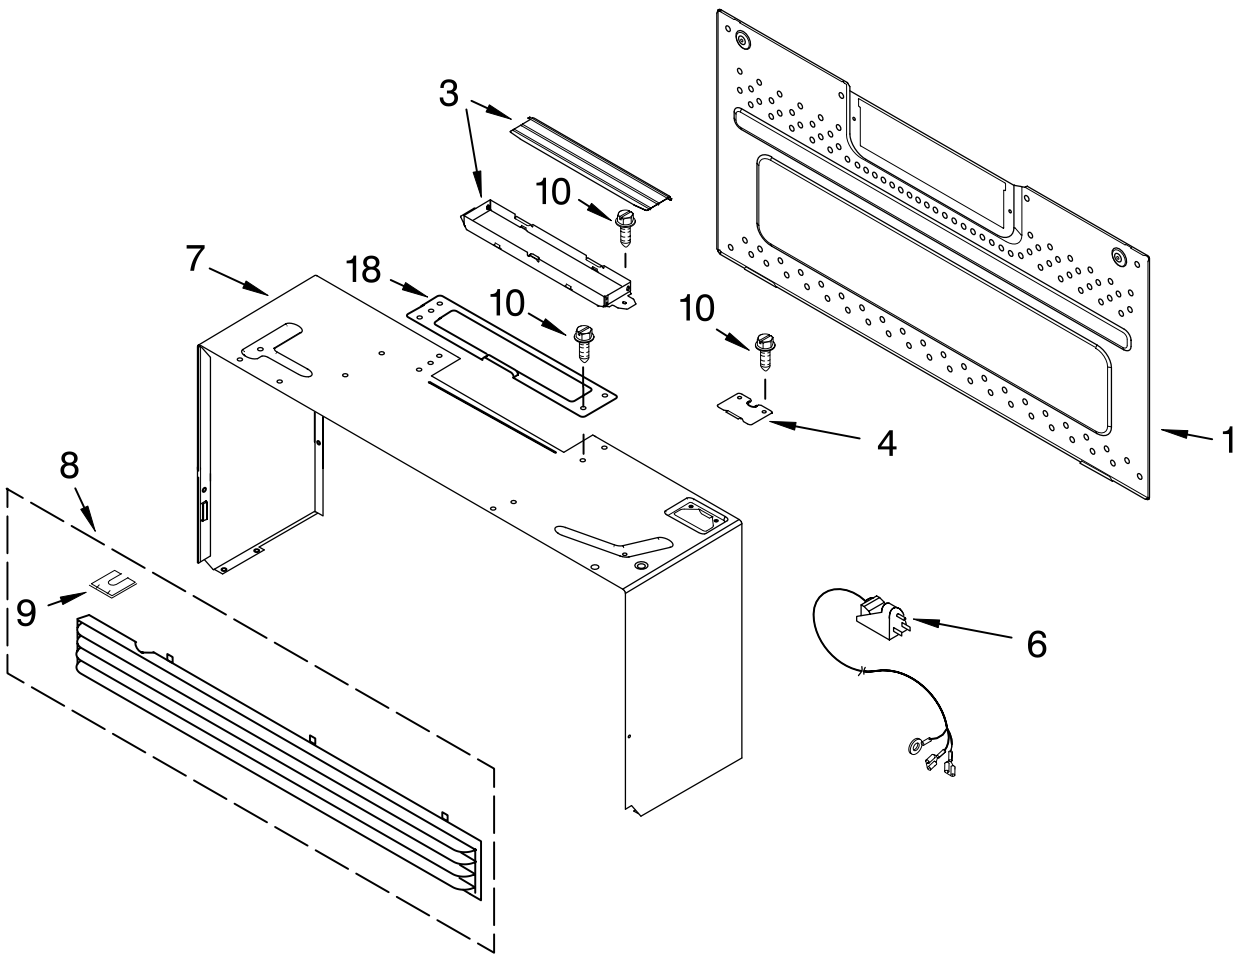

CABINET AND INSTALLATION PARTS

For Models: GH4155XPQ3, GH4155XPB3, GH4155XPT3
(White) (Black) (Biscuit)

Illus. No.	Part No.	DESCRIPTION
1	8206174	Plate, Mounting
3	8205558	Damper Assembly
4	8184313	Lid, Power Cord
6	8184898	Cord, Power
7		Case, Outer
	8169660	White
	8169661	Black
	8169664	Biscuit
8		Grille, Vent
	8183948	White
	8183851	Black
	8183852	Biscuit

Illus. No.	Part No.	DESCRIPTION
9	4393795	Grille, Holder
10	4393833	Screw
18	8169697	Plate, Damper

ACCESSORY PARTS

8171337	Filler Kit-White
8171336	Filler Kit-Black
8171338	Filler Kit-Biscuit

Illus. No.	Part No.	DESCRIPTION
Miscellaneous		
	8205947	Hardware, Installation
	8169704	Screw, Top Mountng
	8184781	Upper Template
	8204725	Rack
	8205843	Cavity Light Wire Assembly
	8205844	Fan Motor Wire Assembly
	8205845	Stirrer Motor Wire Assembly
	8205846	Hood Light Wire Asselby
	8205847	H.V. Wire Assy
	8205635	Ground Wire Assy

FOR ORDERING INFORMATION REFER TO PARTS PRICE LIST