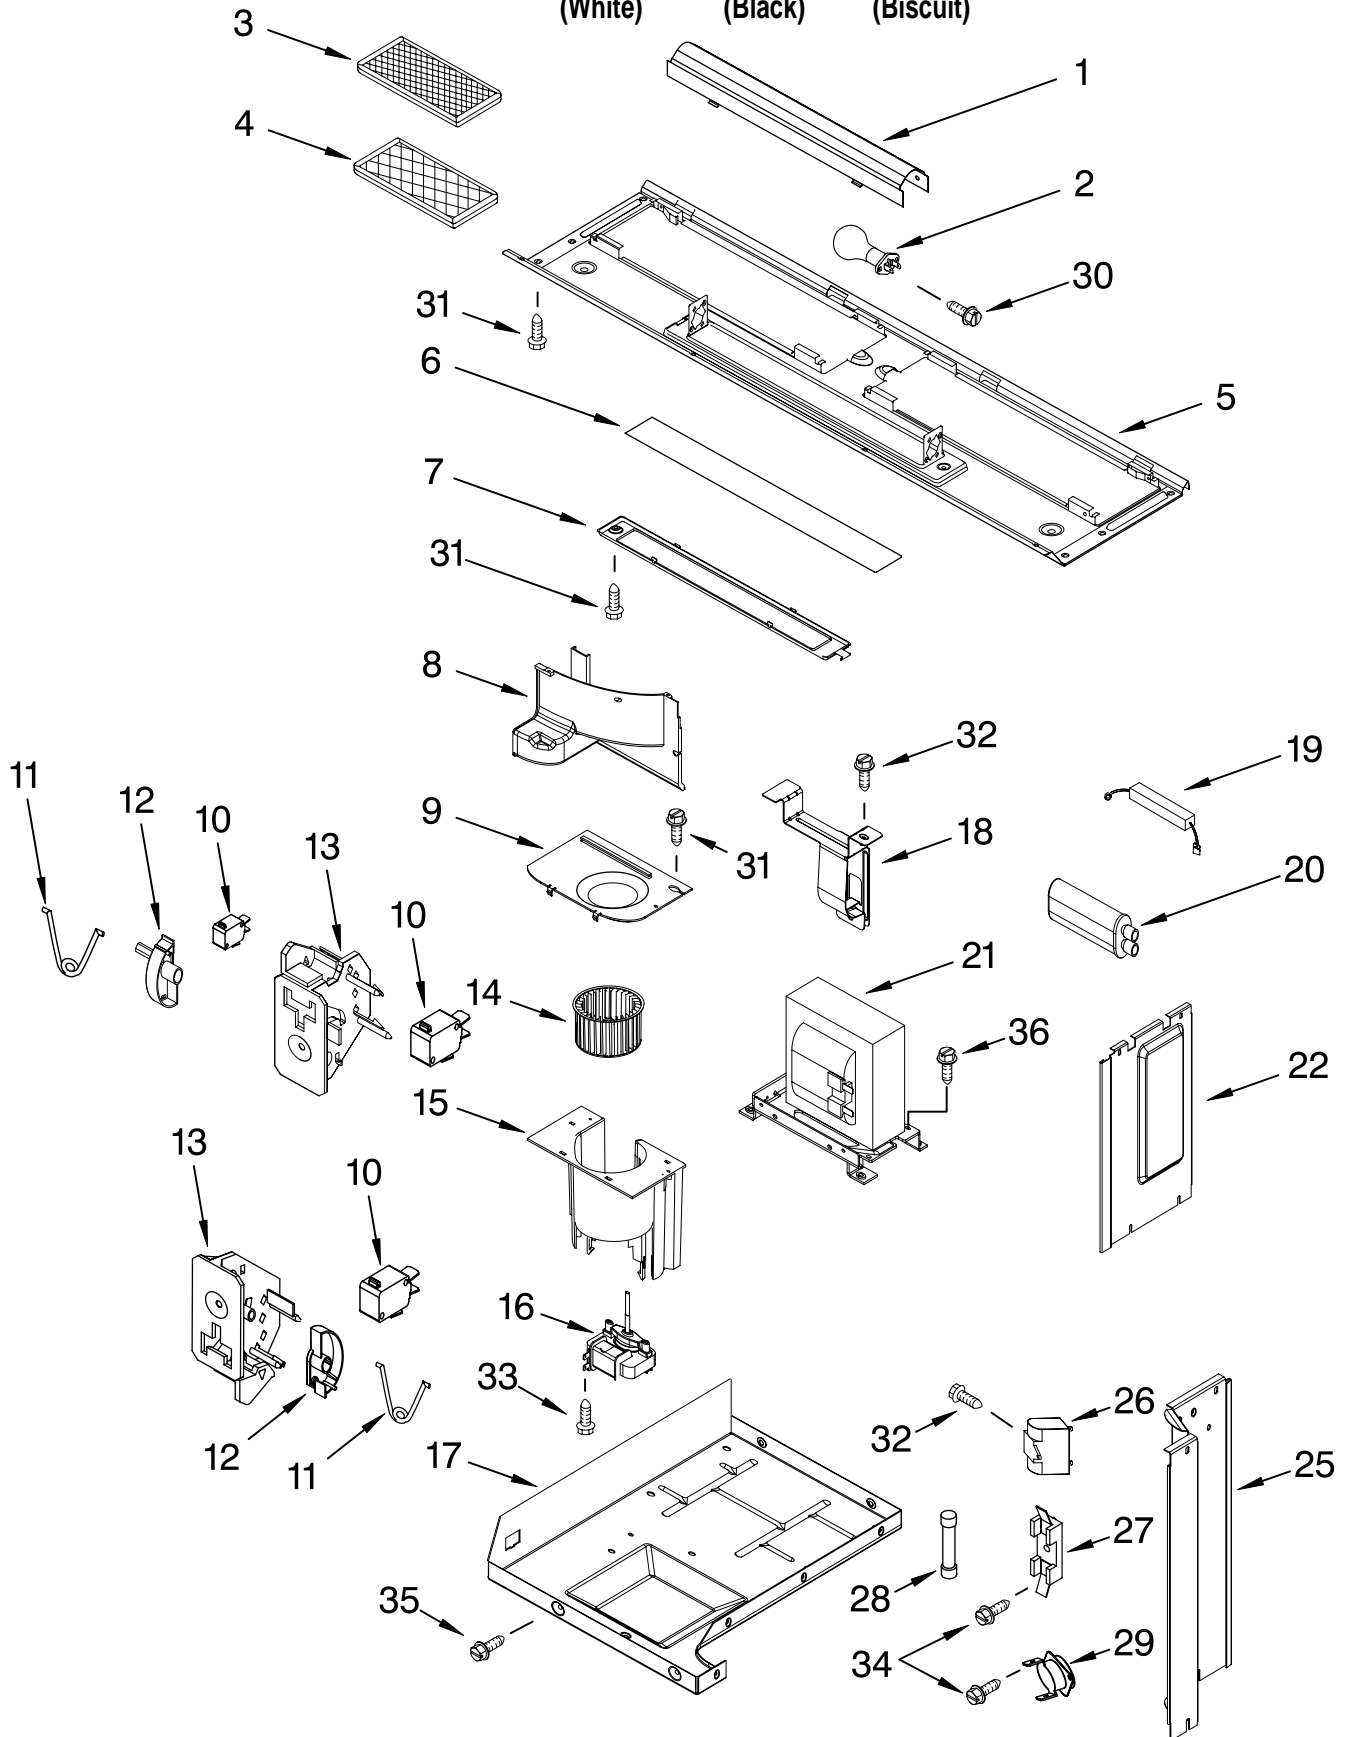

INTERIOR AND VENTILATION PARTS

For Models: GH4155XPQ3, GH4155XPB3, GH4155XPT3

(White)

(Black)

(Biscuit)

FOR ORDERING INFORMATION REFER TO PARTS PRICE LIST

INTERIOR AND VENTILATION PARTS

For Models: GH4155XPQ3, GH4155XPB3, GH4155XPT3
(White) (Black) (Biscuit)

Illus. No.	Part No.	DESCRIPTION
1	4393688	Reflector, Lamp
2	4393681	Lamp (2)
3	8169645	Filter, Charcoal
4	8169758	Filter, Grease
5	8185105	Plate, Bottom
6	8185210	Glass, Lamp
7	8184308	Holder, Glass
8	8205045	Guide, Air (Magnetron)
9	8183823	Cover, Fan
10	8204656	Switch, Micro (3)
11	8169438	Spring, Interlock (2)
12	8183824	Plate, Cam (2)
13	4393595	Support, Interlock (2)
14	8183825	Wheel, Fan
15	8184310	Housing, Fan
16	8185211	Motor, Fan
17	8185212	Chassis
18	8184311	Holder, Capacitor
19	8184664	Diode, H.V.
20	8169501	Capacitor, H.V.
21	8206250	Transformer, H.V.
22	8204657	Plate, Side (R)
25	8204658	Plate, Side (L)
26	8205553	Capacitor
27	8184312	Holder, Fuse
28	4393308	Fuse
29	8183703	Thermostat
30	8169474	Screw
31	4393835	Screw
32	4393472	Screw
33	4393833	Screw
34	8169478	Screw
35	8169479	Screw
36	4393839	Screw

FOR ORDERING INFORMATION REFER TO PARTS PRICE LIST