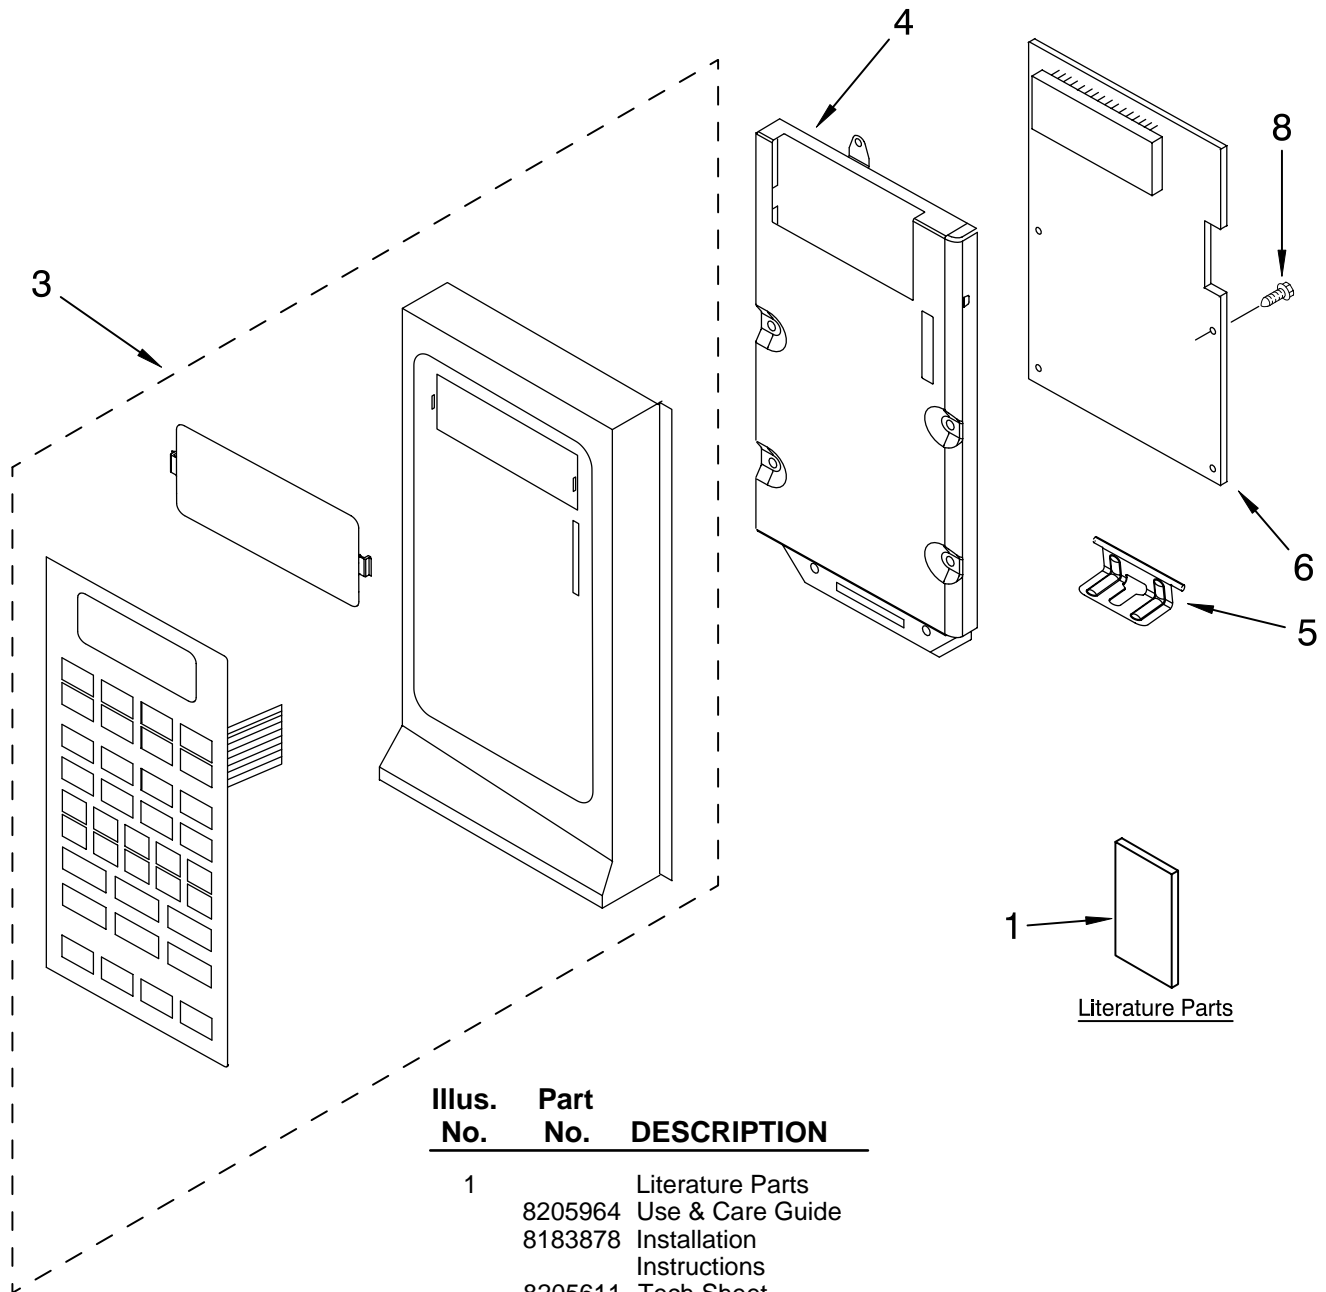

CONTROL PANEL PARTS

For Models: GH4155XPQ3, GH4155XPB3, GH4155XPT3
(White) (Black) (Biscuit)

MICROWAVE
HOOD
COMBINATION

Illus. No.	Part No.	DESCRIPTION
1		Literature Parts
	8205964	Use & Care Guide
	8183878	Installation Instructions
	8205611	Tech Sheet
	8204929	Guide, Cooking (Label)
3		Panel, Control
	8205330	White
	8205331	Black
	8205332	Biscuit
4	8183821	Bracket, Control
5	4393744	Plate, Hinge
6	8183726	Microcomputer
8	4393346	Screw

Literature Parts

FOR ORDERING INFORMATION REFER TO PARTS PRICE LIST

DOOR PARTS

For Models: GH4155XPQ3, GH4155XPB3, GH4155XPT3
(White) (Black) (Biscuit)

Illus. No.	Part No.	DESCRIPTION
2	8169545	Frame, Inner
3	4393913	Latch, Door
4		Body, Door
	8185107	White
	8185109	Black
	8185108	Biscuit

Illus. No.	Part No.	DESCRIPTION
7		Handle, Door
	4393777	White
	4393782	Black
	8169642	Biscuit
8	4393833	Screw

Illus. No.	Part No.	DESCRIPTION
9		Door, Complete
	8205327	White
	8205328	Black
	8205329	Biscuit
10		Frame, Outer
	8205324	White
	8205325	Black
	8205326	Biscuit