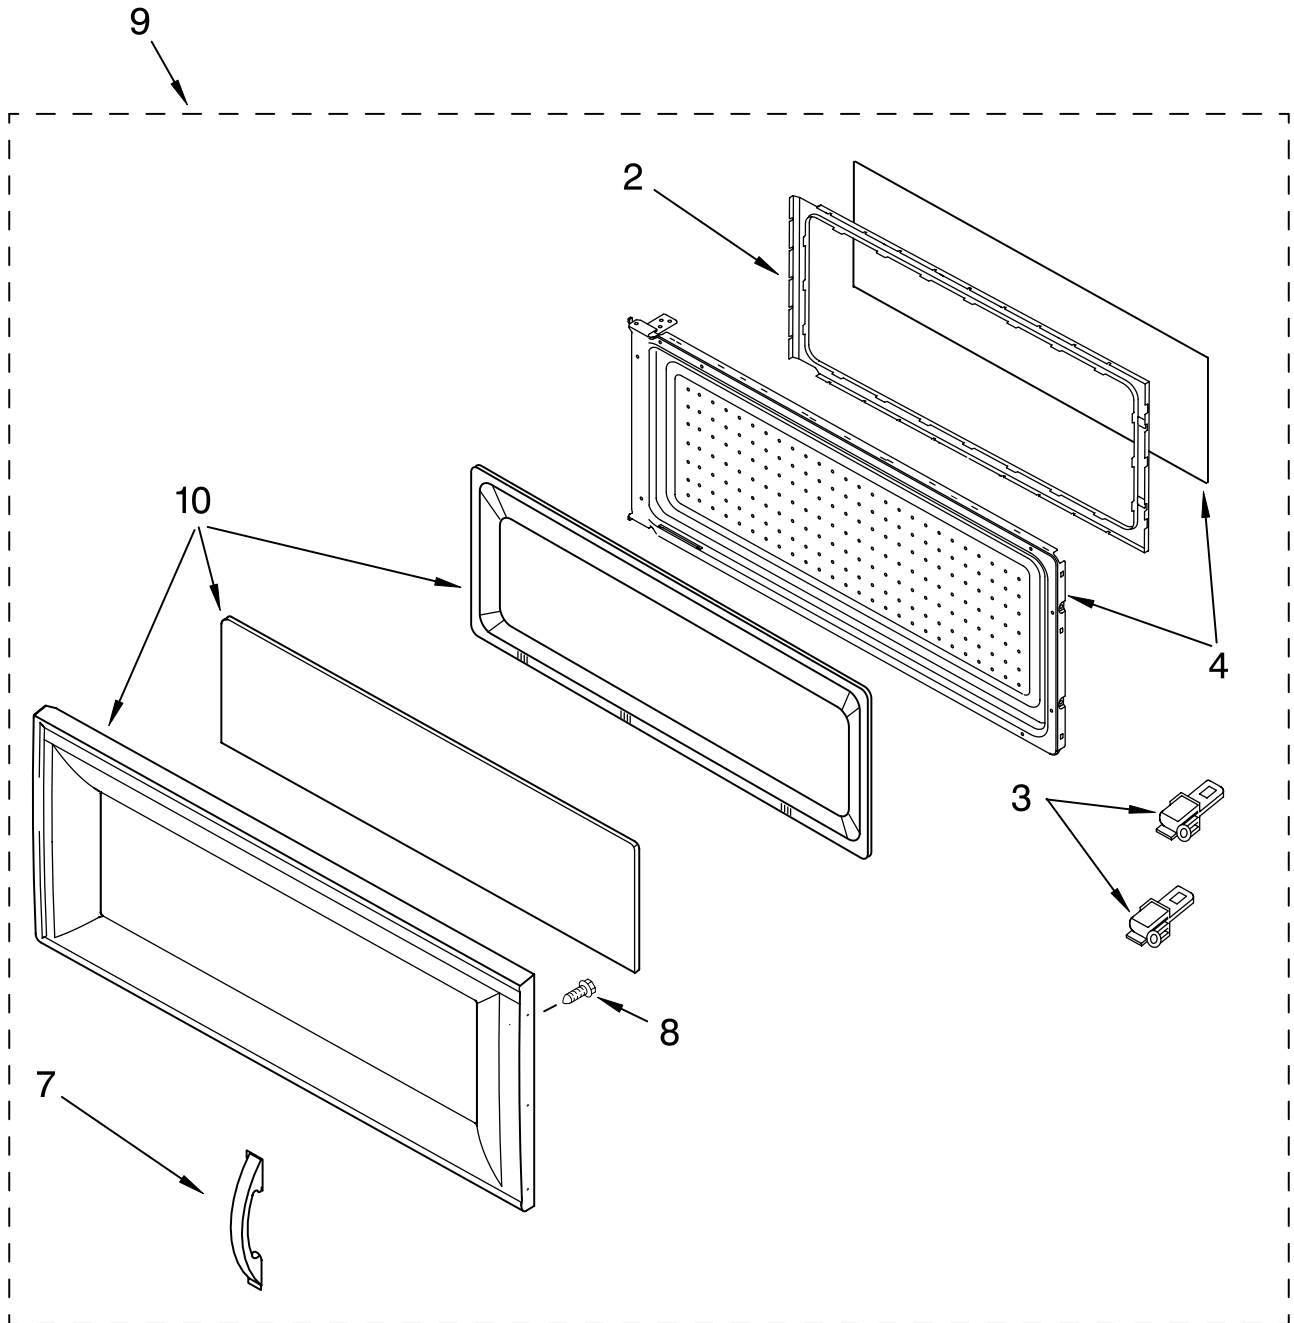

CONTROL PANEL PARTS

For Models: GH4155XPQ3, GH4155XPB3, GH4155XPT3
(White) (Black) (Biscuit)

MICROWAVE
HOOD
COMBINATION

Illus. No.	Part No.	DESCRIPTION
1		Literature Parts
	8205964	Use & Care Guide
	8183878	Installation Instructions
	8205611	Tech Sheet
	8204929	Guide, Cooking (Label)
3		Panel, Control
	8205330	White
	8205331	Black
	8205332	Biscuit
4	8183821	Bracket, Control
5	4393744	Plate, Hinge
6	8183726	Microcomputer
8	4393346	Screw

Literature Parts

FOR ORDERING INFORMATION REFER TO PARTS PRICE LIST

DOOR PARTS

For Models: GH4155XPQ3, GH4155XPB3, GH4155XPT3
(White) (Black) (Biscuit)

Illus. No.	Part No.	DESCRIPTION
2	8169545	Frame, Inner
3	4393913	Latch, Door
4		Body, Door
	8185107	White
	8185109	Black
	8185108	Biscuit