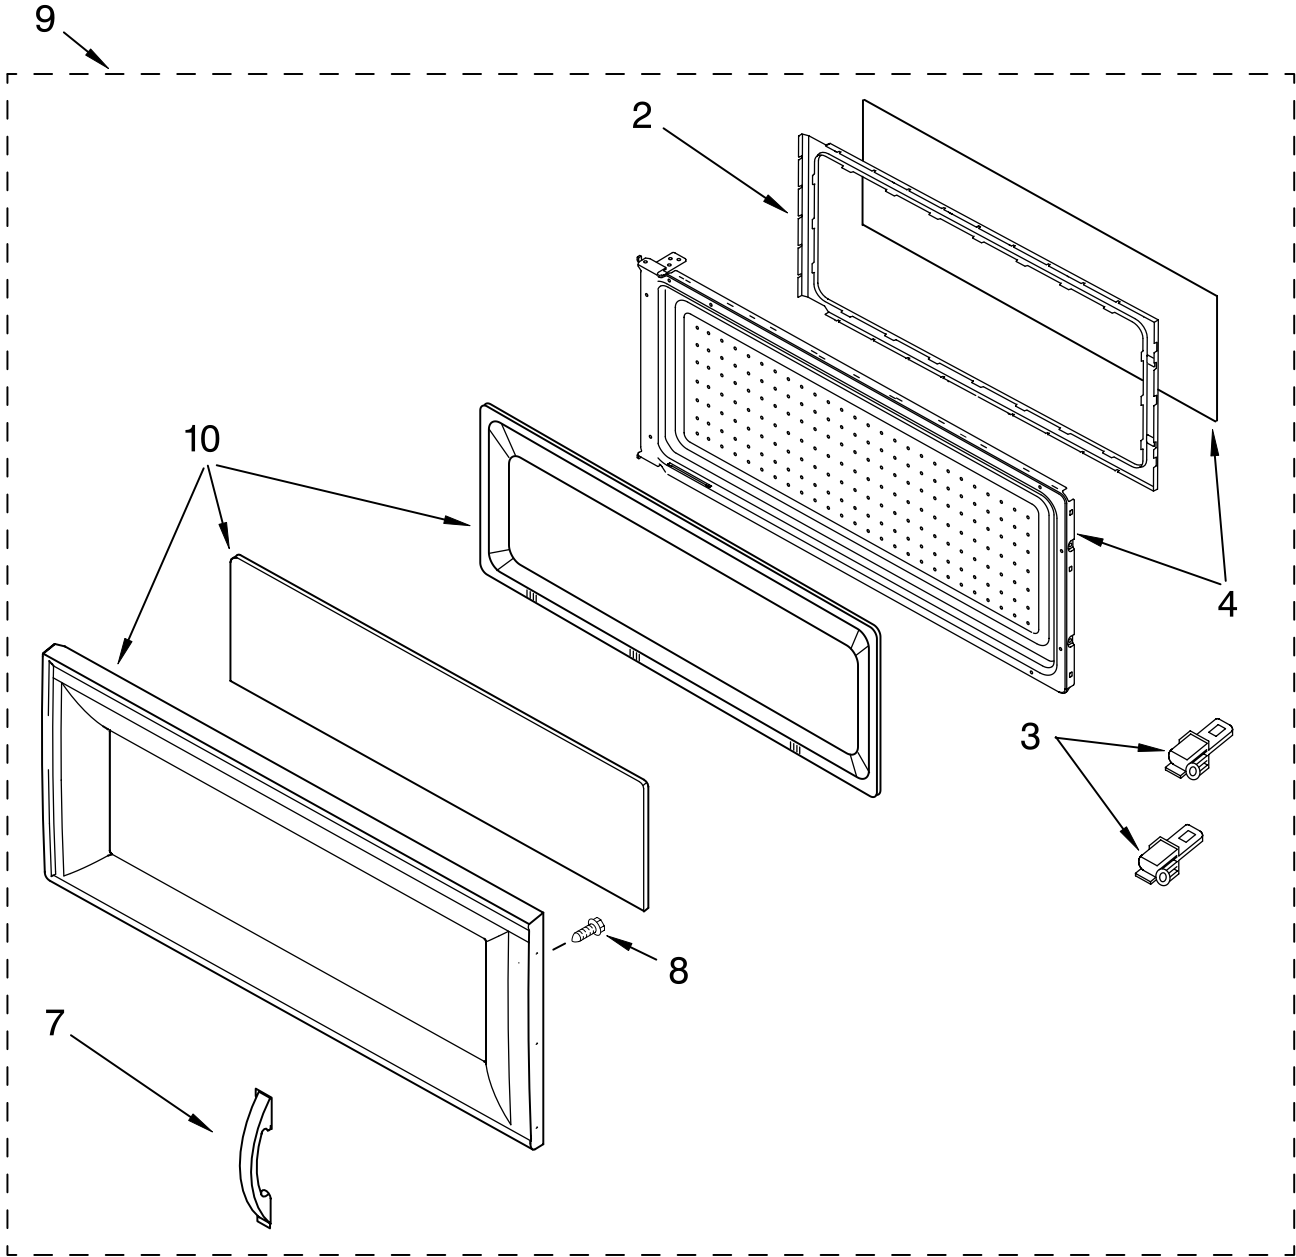

CONTROL PANEL PARTS

For Model: GH4155XPS1
(Stainless)

MICROWAVE
HOOD
COMBINATION

Illus. No.	Part No.	DESCRIPTION
1	8204919 8183731 8205611 8204929	Literature Parts Use & Care Guide Installation Instructions Tech Sheet Guide, Cooking (Label)
3	8205323	Panel, Control
4	8183821	Bracket, Control
5	4393744	Plate, Hinge
6	8183726	Microcomputer
8	4393346	Screw

FOR ORDERING INFORMATION REFER TO PARTS PRICE LIST

DOOR PARTS

For Model: GH4155XPS1
(Stainless)

Illus. No.	Part No.	DESCRIPTION
------------	----------	-------------

2	8169545	Frame, Inner
3	4393913	Latch, Door
4	8185109	Body, Door
7	8169738	Handle, Door
8	4393833	Screw
9	8205322	Door, Complete
10	8205321	Frame, Outer