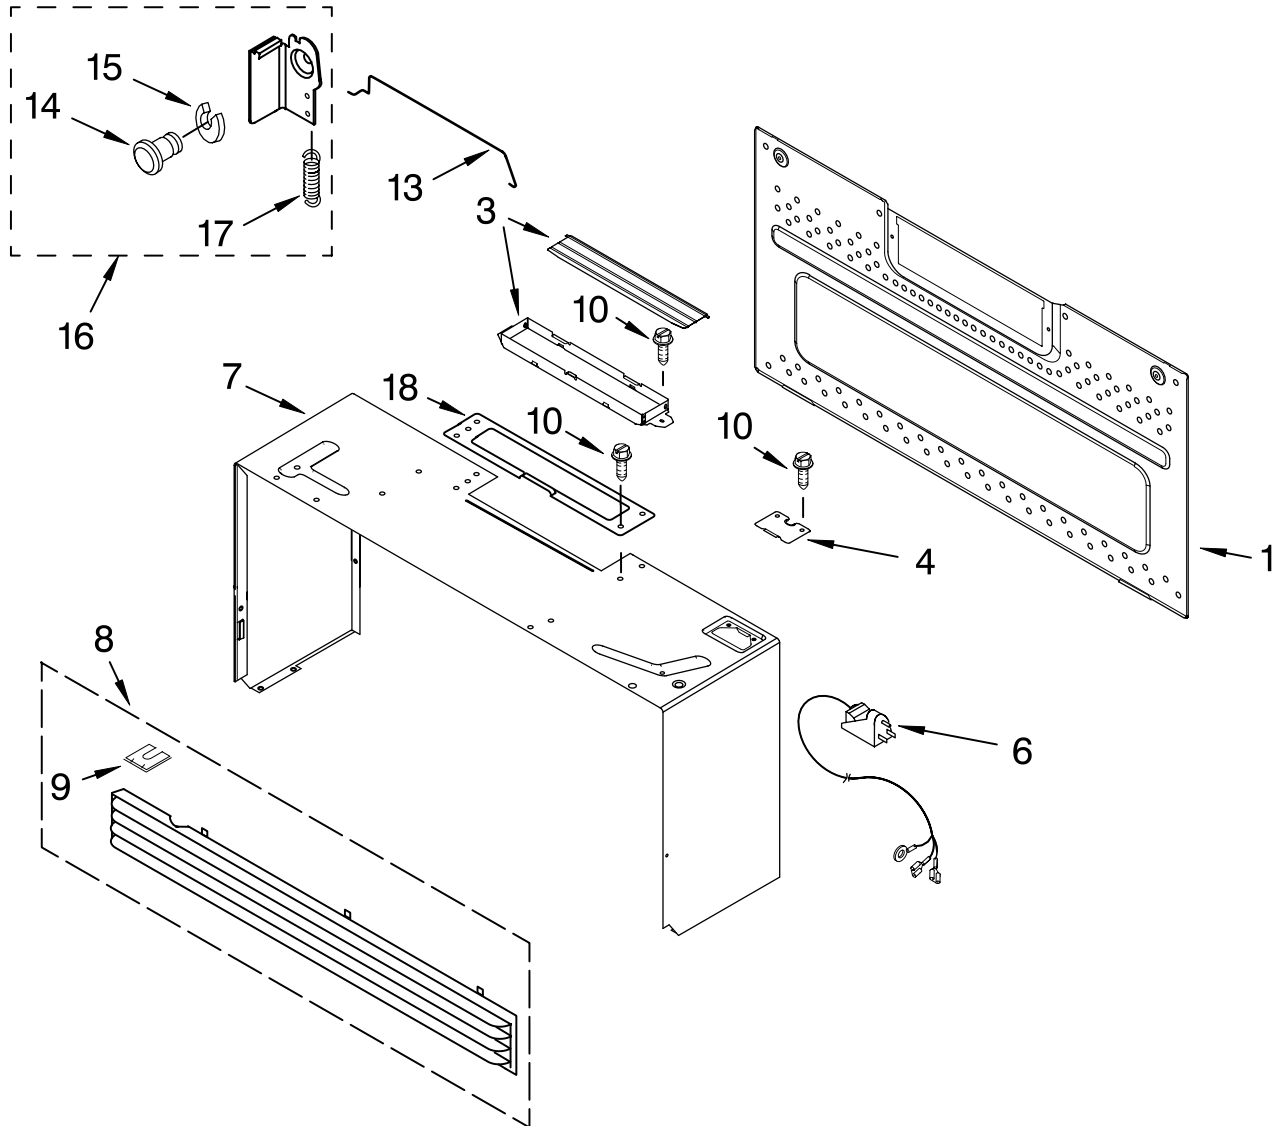

CABINET AND INSTALLATION PARTS

For Model: GH4155XPS1
(Stainless)

Illus. No.	Part No.	DESCRIPTION
1	8205317	Plate, Mounting
3	8205558	Door, Damper
4	8184313	Lid, Power Cord
6	8184898	Cord, Power
7	8169661	Case, Outer
8	8184608	Grille, Vent
9	4393795	Grille, Holder
10	4393833	Screw
13	8169318	Rod
14	8169319	Latch Pivot
15	8169320	E-Ring
16	8185033	Catch
17	8169374	Spring
18	8169697	Plate, Damper

Illus. No.	Part No.	DESCRIPTION
ACCESSORY PARTS		
	8171337	Filler Kit (Black)
Miscellaneous		
	8169659	Hardware, Installation
	8169704	Screw, Top Mountng
	8184781	Upper Template
	8183743	Wall Template
	8204725	Rack
	8205262	Steamer, Oval

Illus. No.	Part No.	DESCRIPTION
	8205843	Cavity Light Wire Assembly
	8205844	Fan Motor Wire Assembly
	8205845	Stirrer Motor Wire Assembly
	8205846	Hood Light Wire Assembly
	8205847	H.V. Wire Assy
	8205848	Ground Wire Assy

FOR ORDERING INFORMATION REFER TO PARTS PRICE LIST