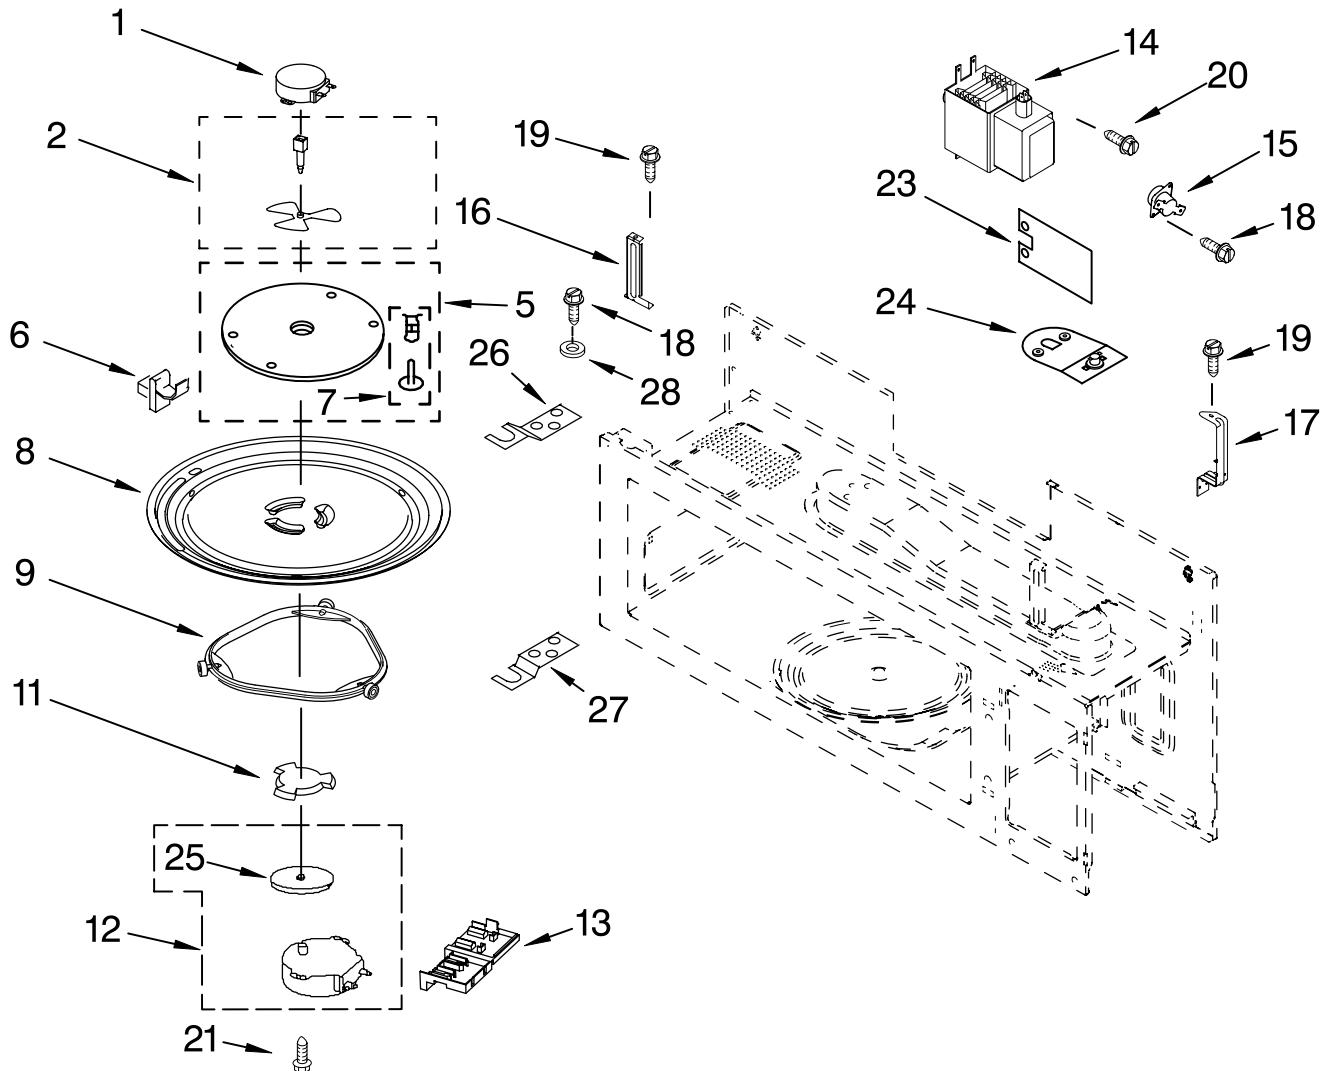

MAGNETRON AND TURNTABLE PARTS

For Model: GH4155XPS1
(Stainless)

Illus. No.	Part No.	DESCRIPTION
1	8205044	Motor, Stirrer
2	8205315	Stirrer Shaft/Blade
5	8184476	Cover, Inlet
6	8204662	Hook, Rack (4)
7	8184549	Nails/Bushings (5 of Each)
8	4393799	Turntable
9	8205778	Ring, Turntable

Illus. No.	Part No.	DESCRIPTION
11	8205779	Driver, Turntable
12	8183953	Motor, Turntable
13	4393756	Cover, Terminal
14	8205791	Magnetron
15	8183698	Thermostat
16	8205792	Holder, Connector (L)
17	8169705	Holder, Connector (R)
18	4393838	Screw

Illus. No.	Part No.	DESCRIPTION
19	8169474	Screw
20	4393831	Screw
21	4393832	Screw
23	8184485	Shield
24	8184585	Thermostat And Bracket
25	8184109	Spacer
26	8183741	Hinge, Upper
27	8183742	Hinge, Lower
28	8204691	Washer

FOR ORDERING INFORMATION REFER TO PARTS PRICE LIST