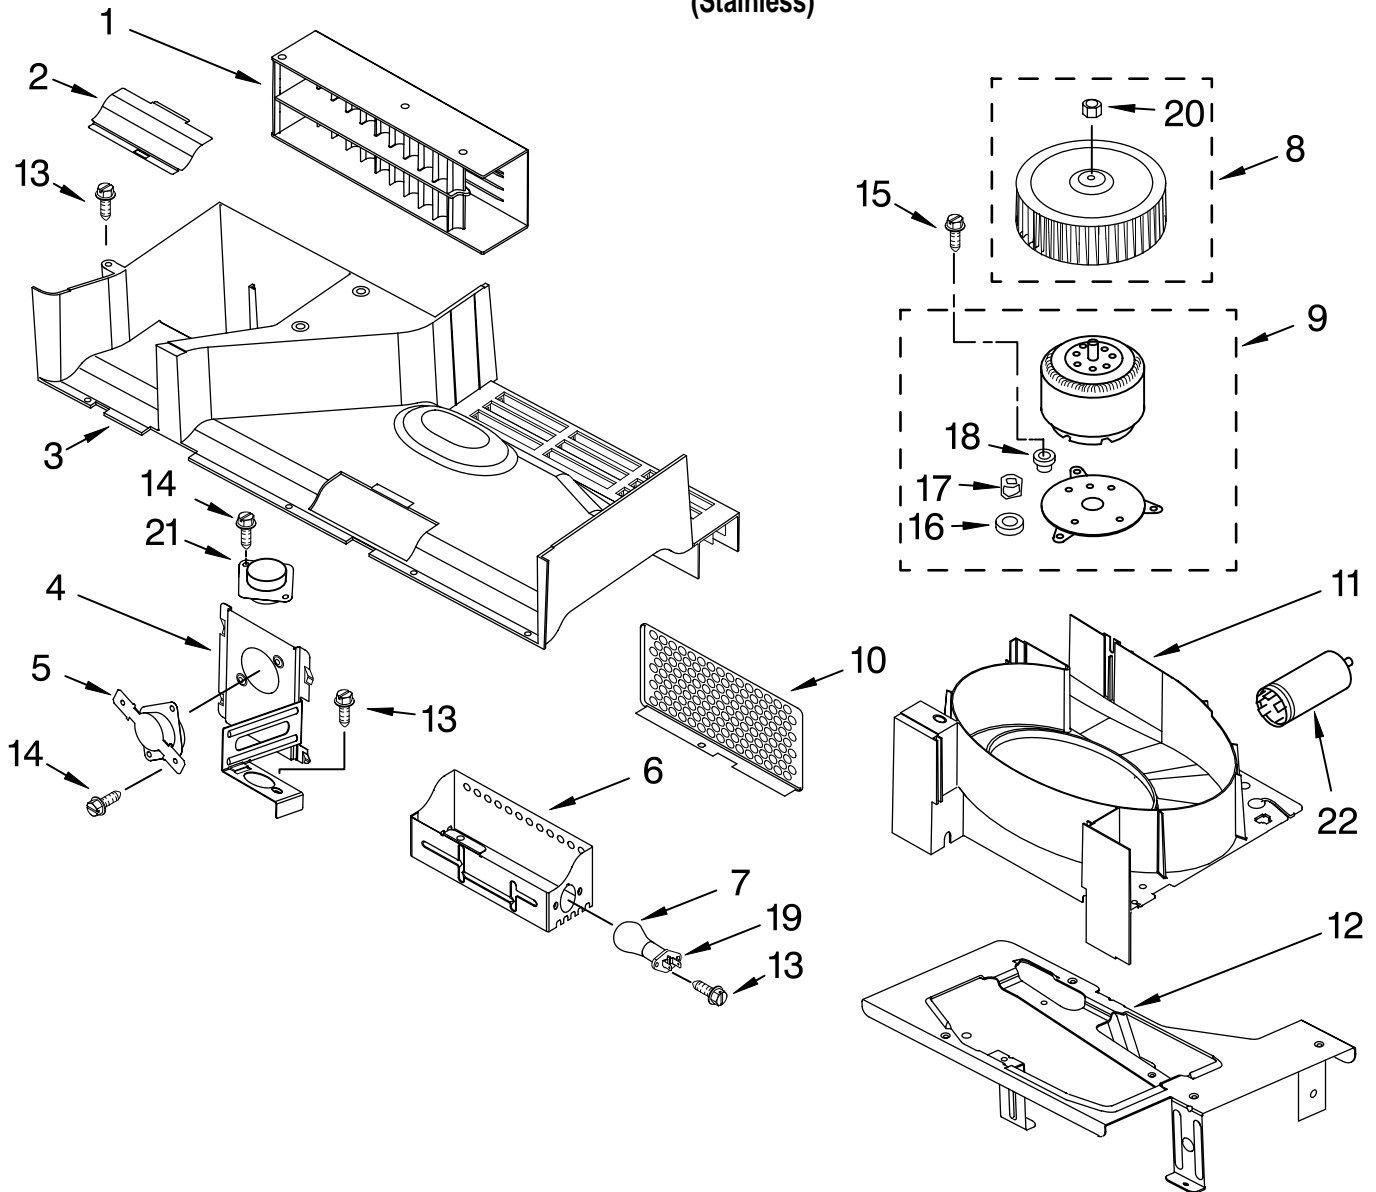

AIR FLOW PARTS

For Model: GH4155XPS1

(Stainless)

Illus. No.	Part No.	DESCRIPTION
1	8184638	Deflector, Air
2	8169557	Reflector, Air
3	8185083	Duct, Air
4	8204653	Bracket, Thermostat
5	8183697	Thermostat
6	8184745	Housing, Lamp
7	4393681	Lamp
8	8204694	Wheel, Fan

Illus. No.	Part No.	DESCRIPTION
9	8204751	Motor, Fan
10	8204754	Shield
11	8184624	Housing, Fan
12		Bracket, Fan (Not Serviced)
13	8169474	Screw
14	8169478	Screw

Illus. No.	Part No.	DESCRIPTION
15	4393830	Screw
16	4393874	Plate, Damper
17	8184129	Spacer, Copper Pipe
18	8169635	Cushion, Mtr
19	8169539	Holder, Lamp
20	8184404	Nut
21	4393808	Sensor, Humidity
22	8169561	Filter

FOR ORDERING INFORMATION REFER TO PARTS PRICE LIST