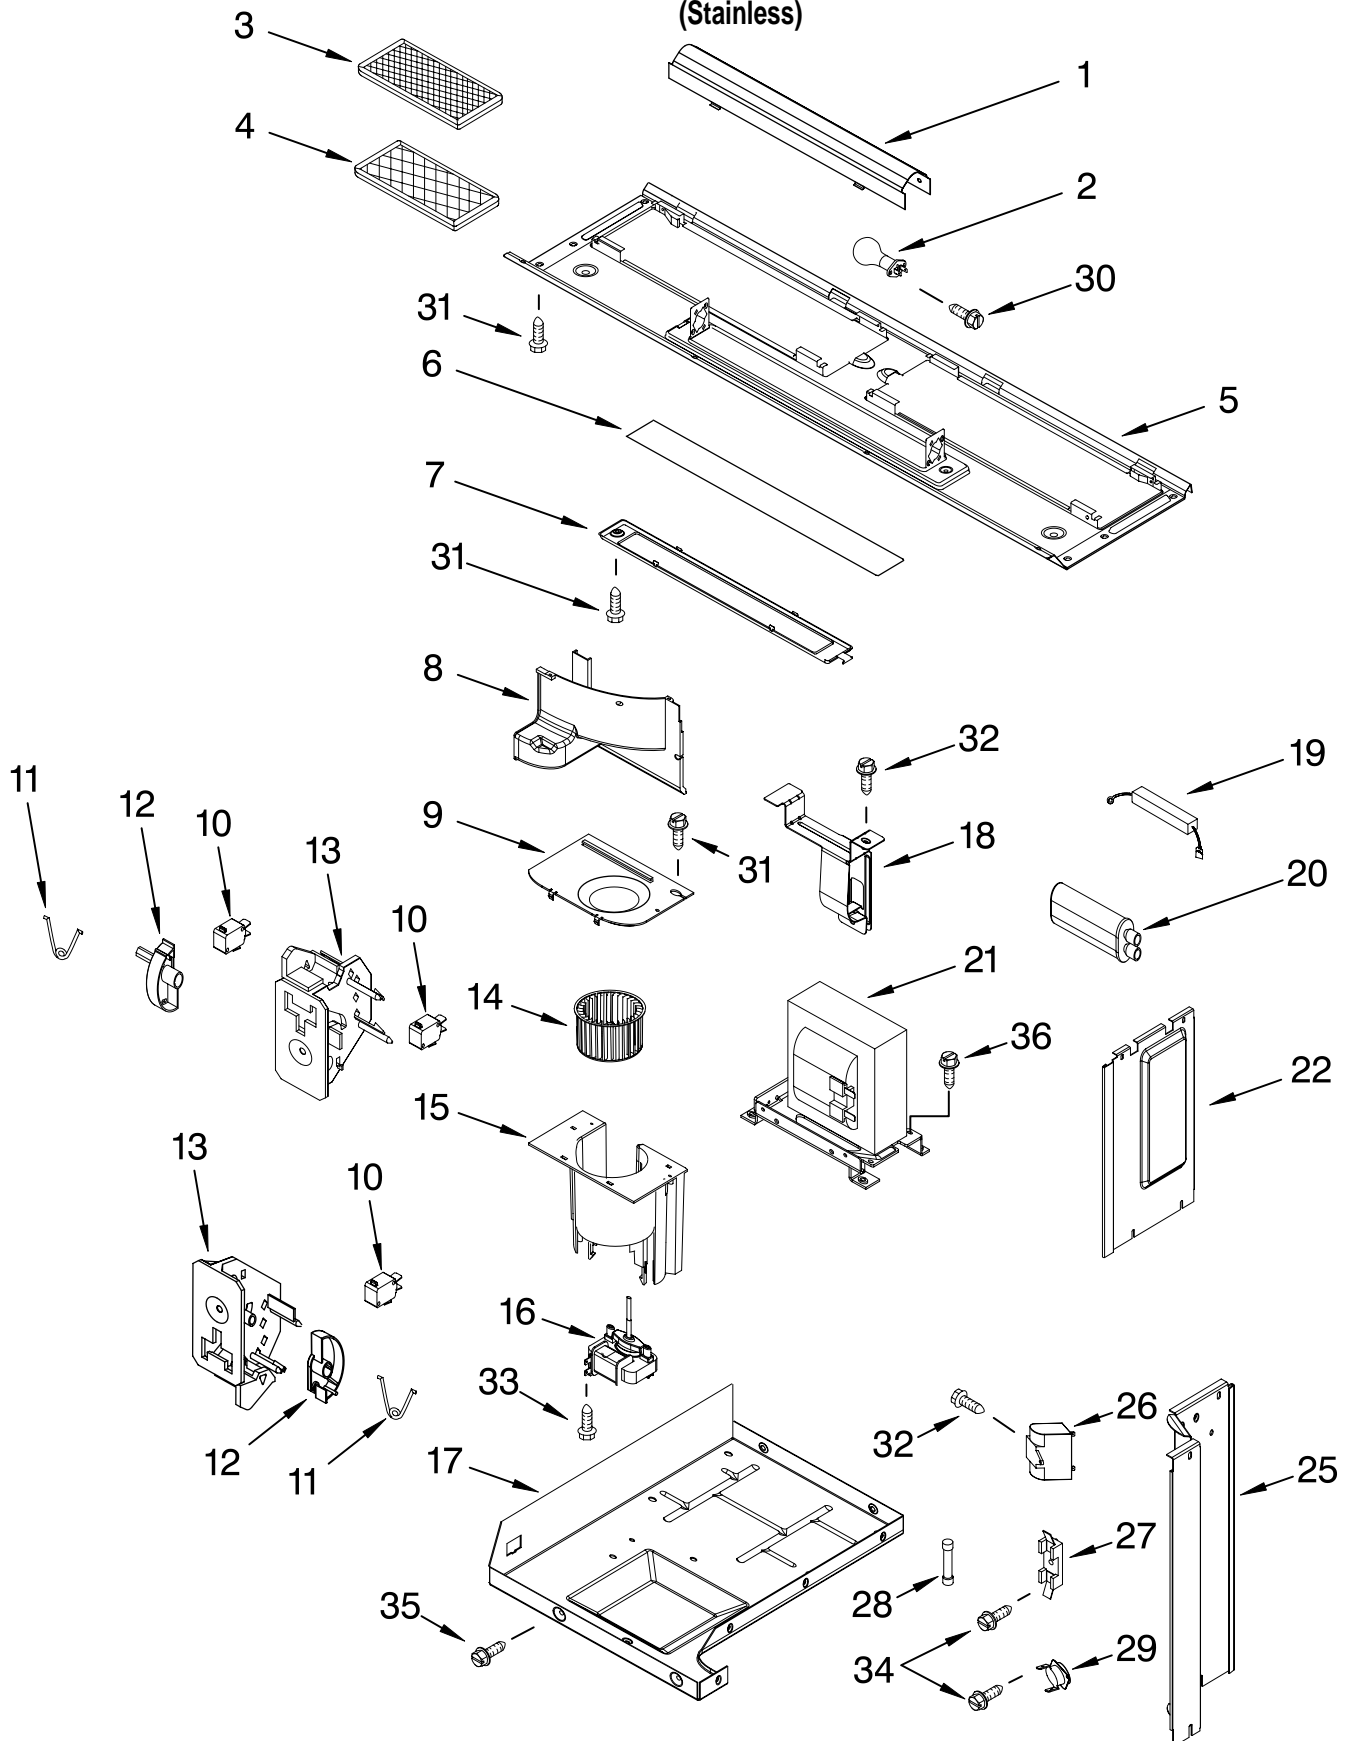

INTERIOR AND VENTILATION PARTS

For Model: GH4155XPS1

(Stainless)

FOR ORDERING INFORMATION REFER TO PARTS PRICE LIST

INTERIOR AND VENTILATION PARTS

For Model: GH4155XPS1
(Stainless)

<u>Illus.</u> <u>No.</u>	<u>Part</u> <u>No.</u>	<u>DESCRIPTION</u>
1	4393688	Reflector, Lamp
2	4393681	Lamp (2)
3	8169645	Filter, Charcoal
4	8169758	Filter, Grease
5	8185105	Plate, Bottom
6	8185210	Glass, Lamp
7	8184308	Holder, Glass
8	8205045	Guide, Air (Magnetron)
9	8183823	Cover, Fan
10	8204656	Switch, Micro (3)
11	8169438	Spring, Interlock (2)
12	8183824	Plate, Cam (2)
13	4393595	Support, Interlock (2)
14	8183825	Wheel, Fan
15	8184310	Housing, Fan
16	8185211	Motor, Fan
17	8185212	Chassis
18	8184311	Holder, Capacitor
19	8184664	Diode, H.V.
20	8169501	Capacitor, H.V.
21	8204844	Transformer, H.V.
22	8204657	Plate, Side (R)
25	8204658	Plate, Side (L)
26	8205553	Capacitor
27	8184312	Holder, Fuse
28	4393308	Fuse
29	8183703	Thermostat
30	8169474	Screw
31	4393835	Screw
32	4393472	Screw
33	4393833	Screw
34	8169478	Screw
35	8169479	Screw
36	4393839	Screw

FOR ORDERING INFORMATION REFER TO PARTS PRICE LIST