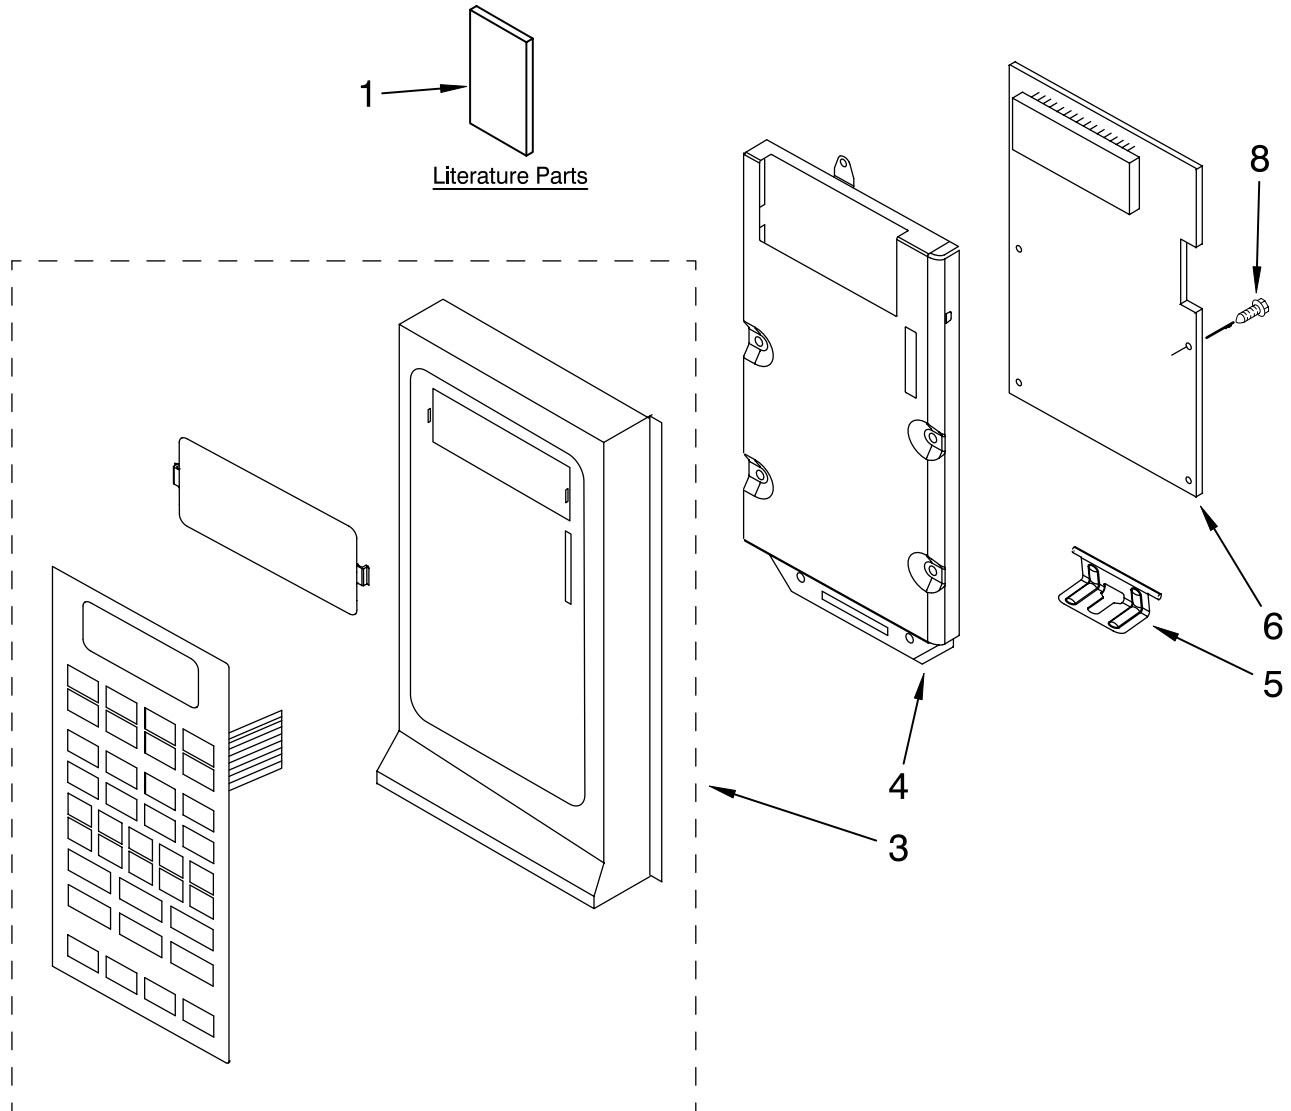

CONTROL PANEL PARTS

For Model: GH4155XPS1
(Stainless)

MICROWAVE
HOOD
COMBINATION

Illus. No.	Part No.	DESCRIPTION
1	8204919 8183731 8205611 8204929	Literature Parts Use & Care Guide Installation Instructions Tech Sheet Guide, Cooking (Label)
3	8205323	Panel, Control
4	8183821	Bracket, Control
5	4393744	Plate, Hinge
6	8183726	Microcomputer
8	4393346	Screw