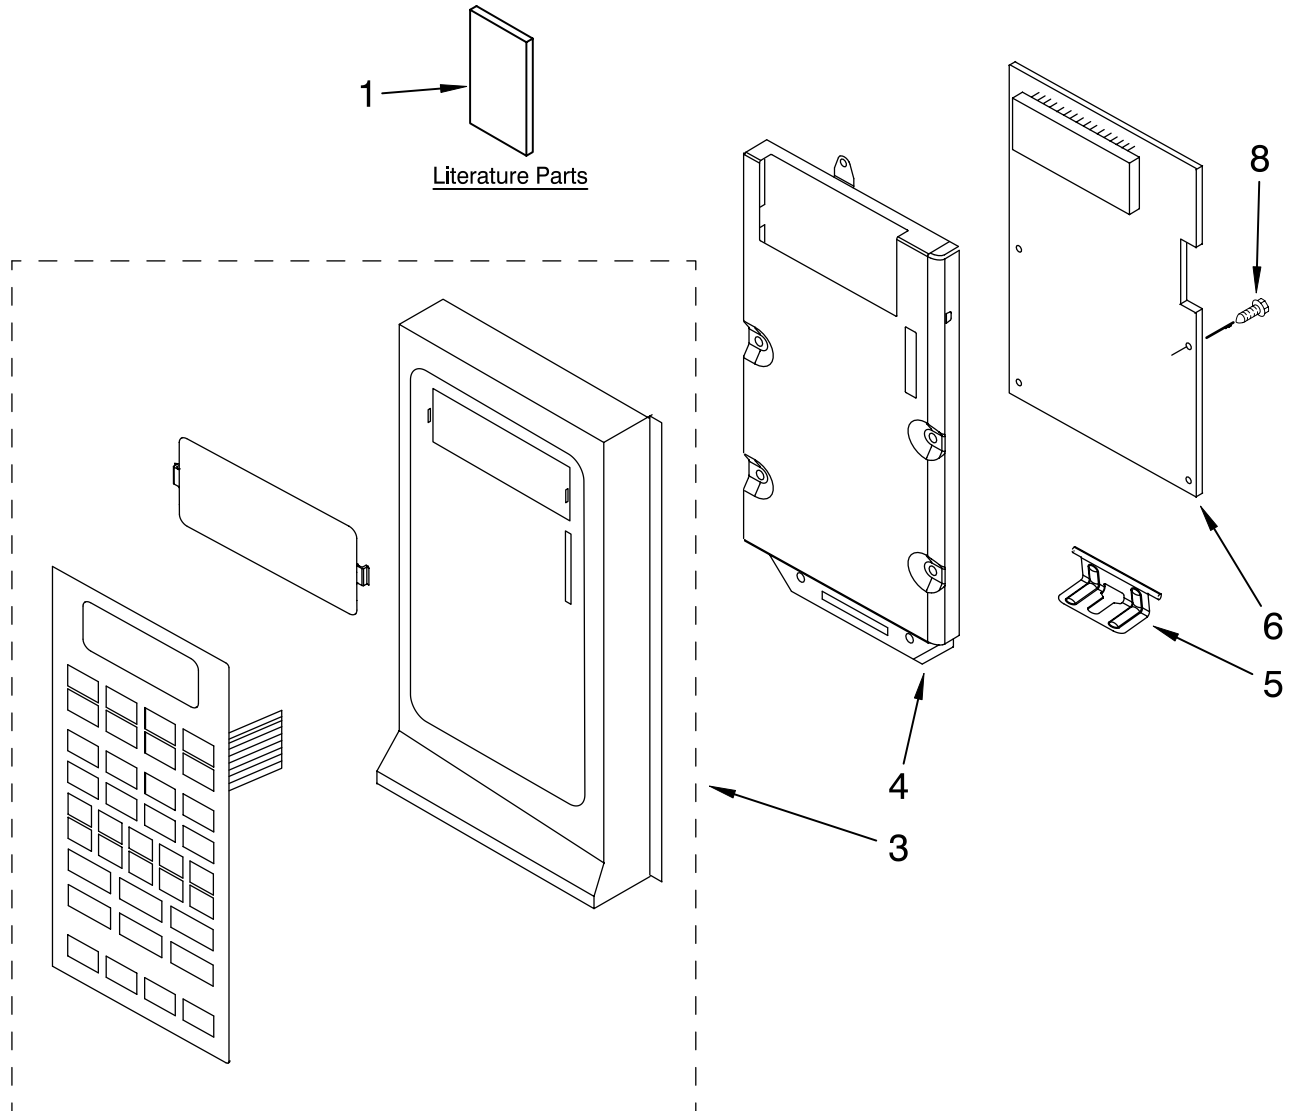

# CONTROL PANEL PARTS

For Model: GH4155XPS2  
(Stainless)

MICROWAVE  
HOOD  
COMBINATION

Illus. No.	Part No.	DESCRIPTION
------------	----------	-------------

1	8204919	Literature Parts Use & Care Guide
	8183878	Installation Instructions
	8205611	Tech Sheet
	8204929	Guide, Cooking (Label)
3	8205323	Panel, Control
4	8183821	Bracket, Control
5	4393744	Plate, Hinge
6	8183726	Microcomputer
8	4393346	Screw