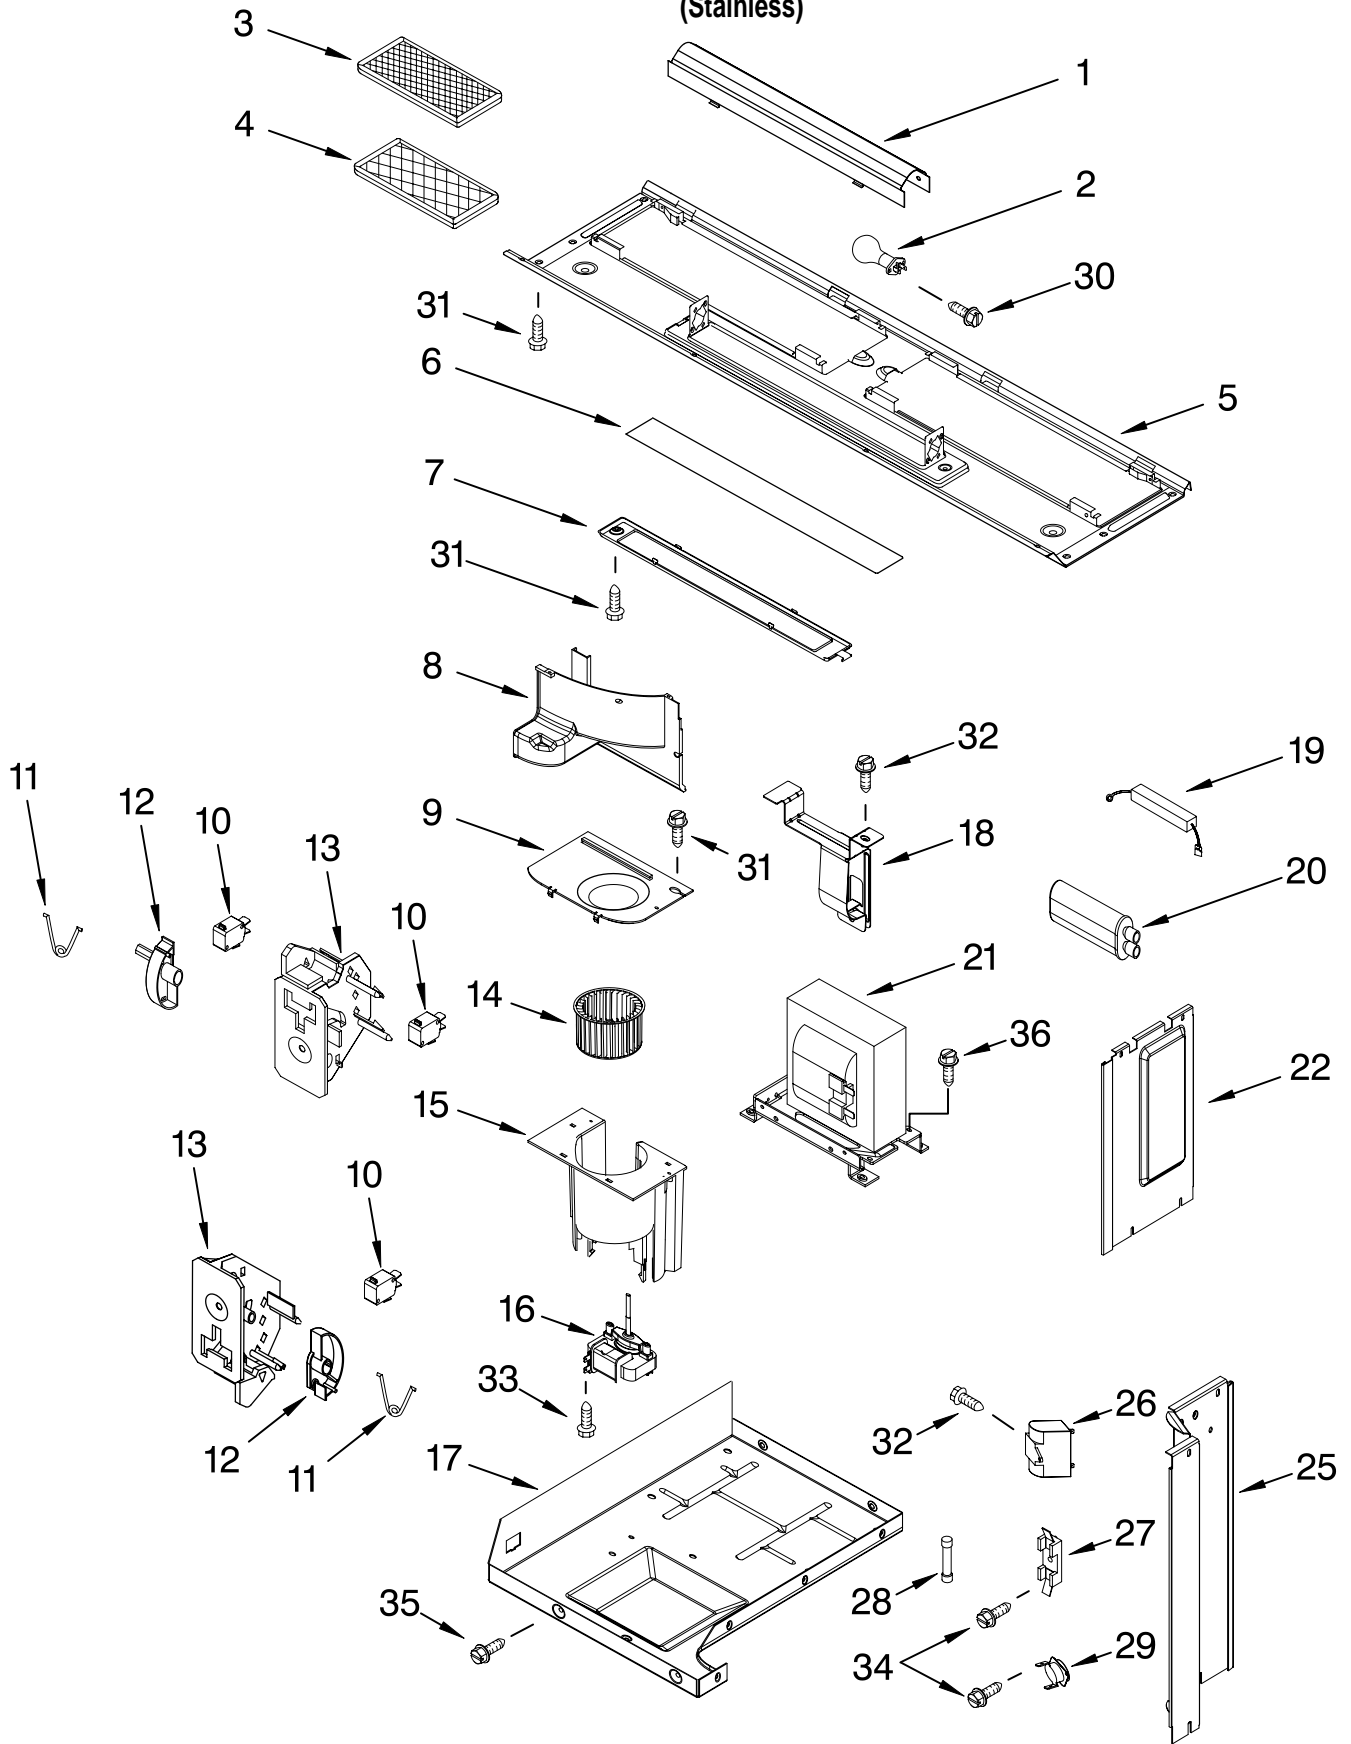

INTERIOR AND VENTILATION PARTS

For Model: GH4155XPS2
(Stainless)

FOR ORDERING INFORMATION REFER TO PARTS PRICE LIST

INTERIOR AND VENTILATION PARTS

For Model: GH4155XPS2
(Stainless)

<u>Illus.</u> <u>No.</u>	<u>Part</u> <u>No.</u>	<u>DESCRIPTION</u>
1	4393688	Reflector, Lamp
2	4393681	Lamp (2)
3	8169645	Filter, Charcoal
4	8169758	Filter, Grease
5	8185105	Plate, Bottom
6	8185210	Glass, Lamp
7	8184308	Holder, Glass
8	8205045	Guide, Air (Magnetron)
9	8183823	Cover, Fan
10	8204656	Switch, Micro (3)
11	8169438	Spring, Interlock (2)
12	8183824	Plate, Cam (2)
13	4393595	Support, Interlock (2)
14	8183825	Wheel, Fan
15	8184310	Housing, Fan
16	8185211	Motor, Fan
17	8185212	Chassis
18	8184311	Holder, Capacitor
19	8184664	Diode, H.V.
20	8169501	Capacitor, H.V.
21	8206250	Transformer, H.V.
22	8204657	Plate, Side (R)
25	8204658	Plate, Side (L)
26	8205553	Capacitor
27	8184312	Holder, Fuse
28	4393308	Fuse
29	8183703	Thermostat
30	8169474	Screw
31	4393835	Screw
32	4393472	Screw
33	4393833	Screw
34	8169478	Screw
35	8169479	Screw
36	4393839	Screw

FOR ORDERING INFORMATION REFER TO PARTS PRICE LIST