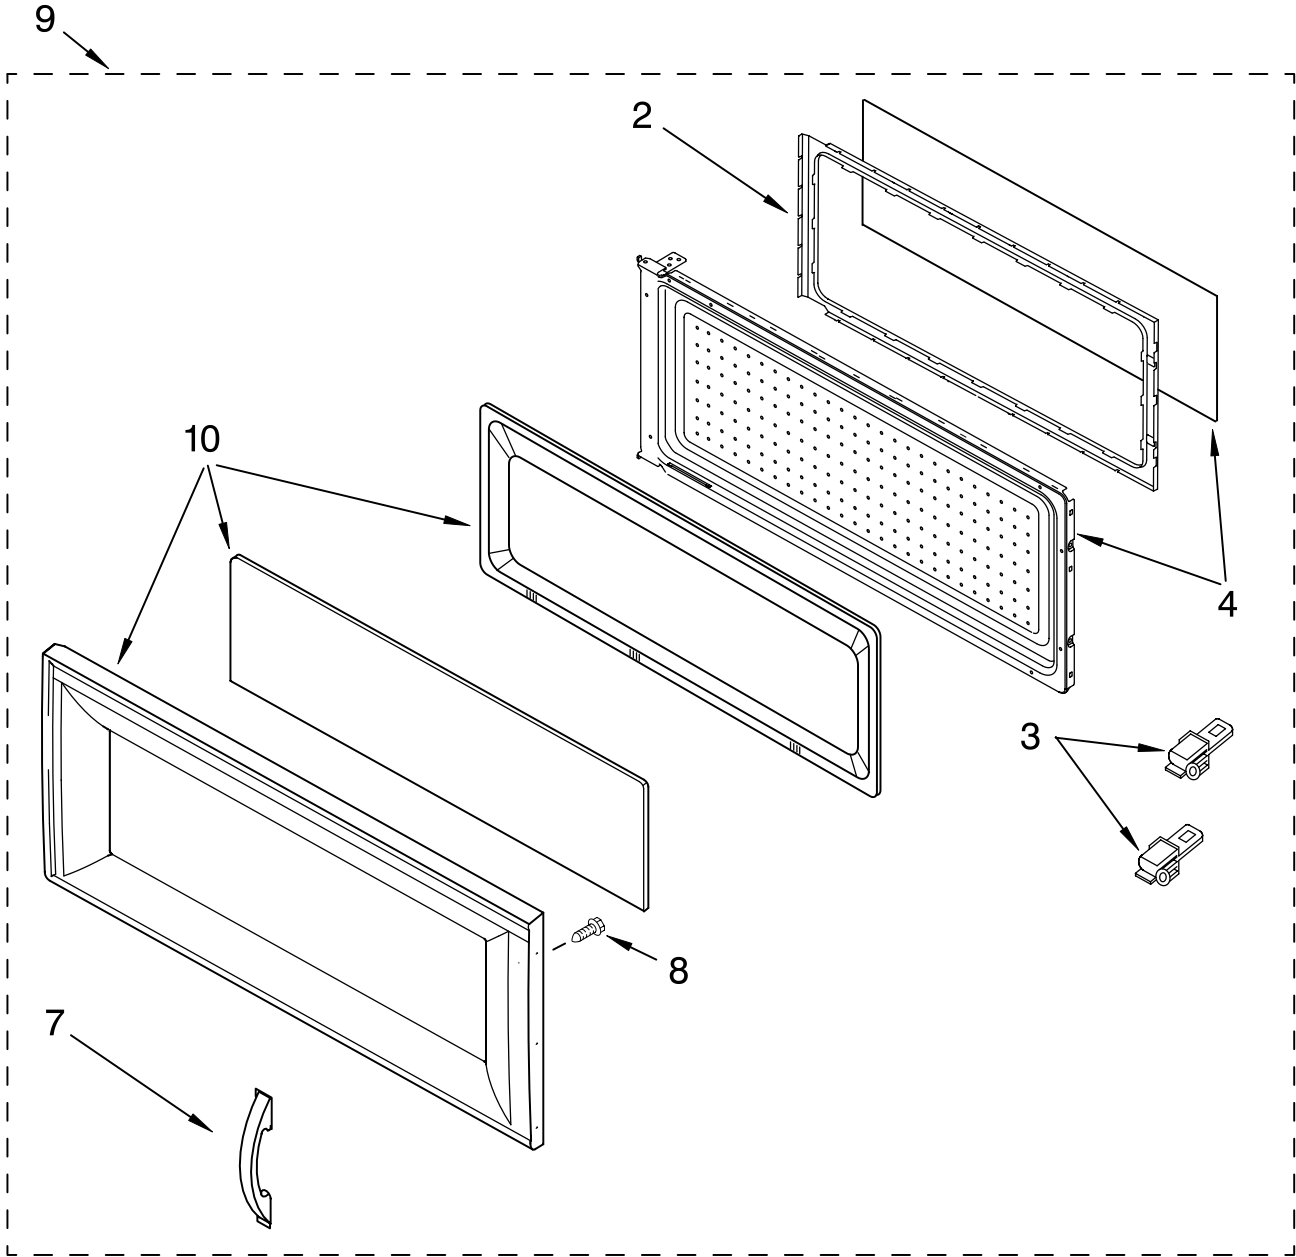

DOOR PARTS

For Model: GH4155XPS2
(Stainless)

Illus. No.	Part No.	DESCRIPTION
2	8169545	Frame, Inner
3	4393913	Latch, Door
4	8185109	Body, Door
7	8169738	Handle, Door
8	4393833	Screw
9	8205322	Door, Complete
10	8205321	Frame, Outer

FOR ORDERING INFORMATION REFER TO PARTS PRICE LIST