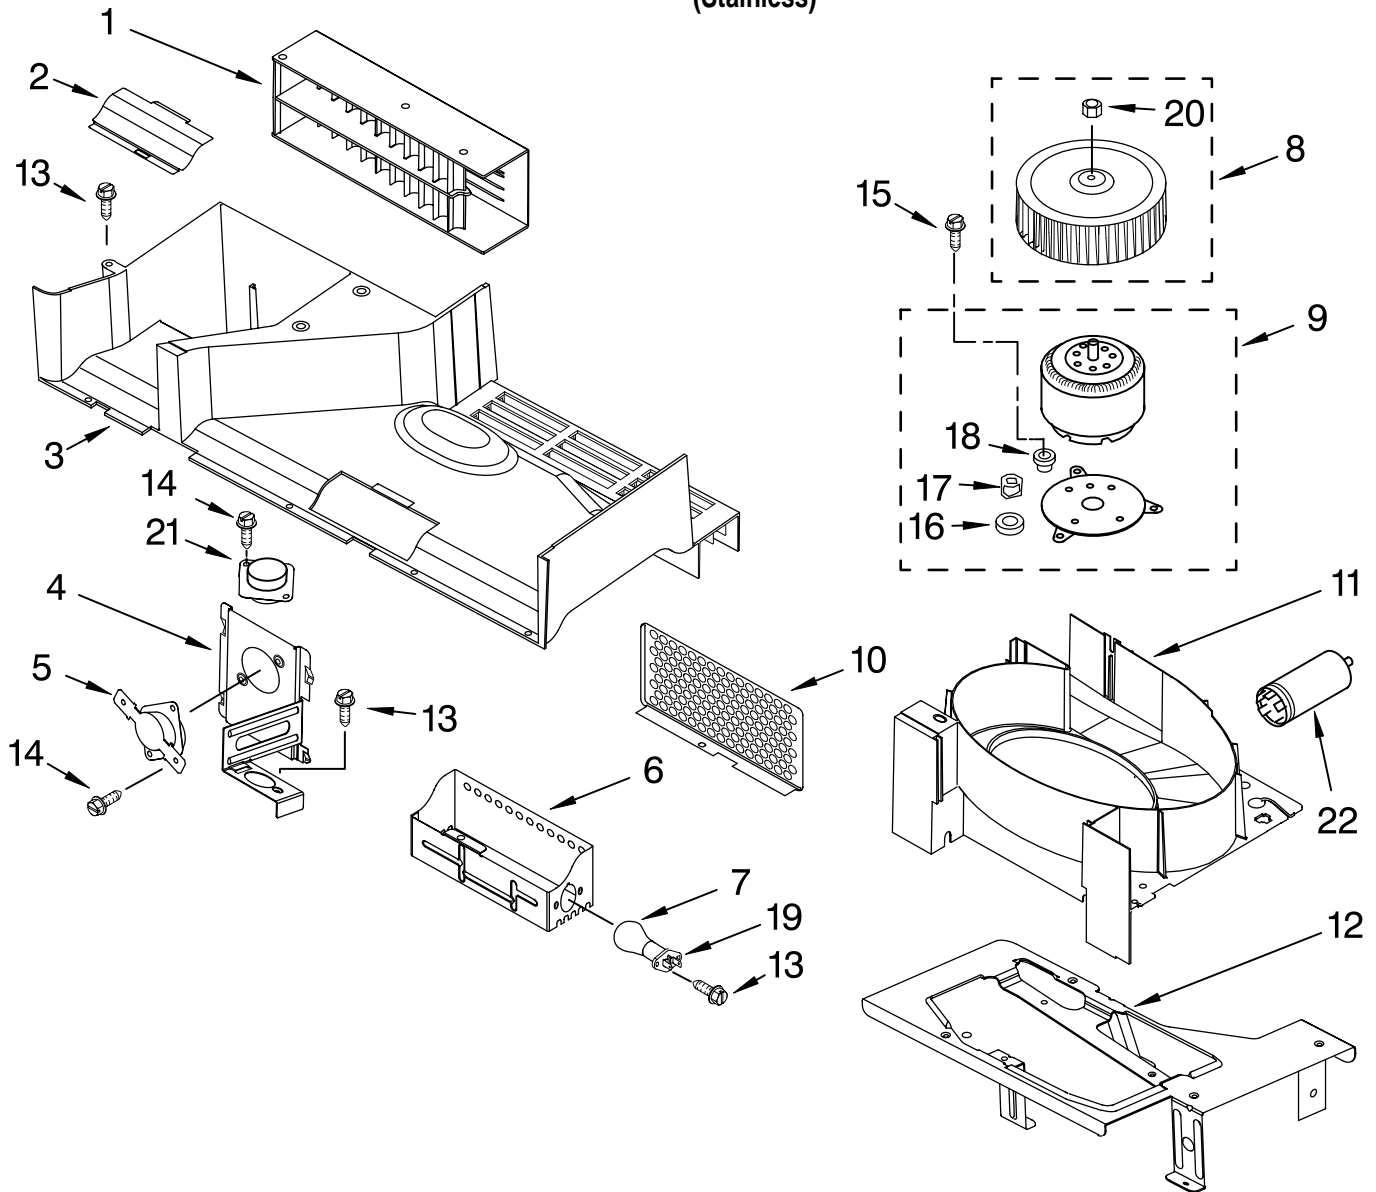

AIR FLOW PARTS

For Model: GH4155XPS2
(Stainless)

Illus. No.	Part No.	DESCRIPTION
1	8184638	Deflector, Air
2	8169557	Reflector, Air
3	8185083	Duct, Air
4	8204653	Bracket, Thermostat
5	8183697	Thermostat
6	8184745	Housing, Lamp
7	4393681	Lamp
8	8204694	Wheel, Fan

Illus. No.	Part No.	DESCRIPTION
9	8204751	Motor, Fan
10	8204754	Shield
11	8184624	Housing, Fan
12		Bracket, Fan (Not Serviced)
13	8169474	Screw
14	8169478	Screw

Illus. No.	Part No.	DESCRIPTION
15	4393830	Screw
16	4393874	Plate, Damper
17	8184129	Spacer, Copper Pipe
18	8169635	Cushion, Mtr
19	8169539	Holder, Lamp
20	8184404	Nut
21	4393808	Sensor, Humidity
22	8169561	Filter

FOR ORDERING INFORMATION REFER TO PARTS PRICE LIST