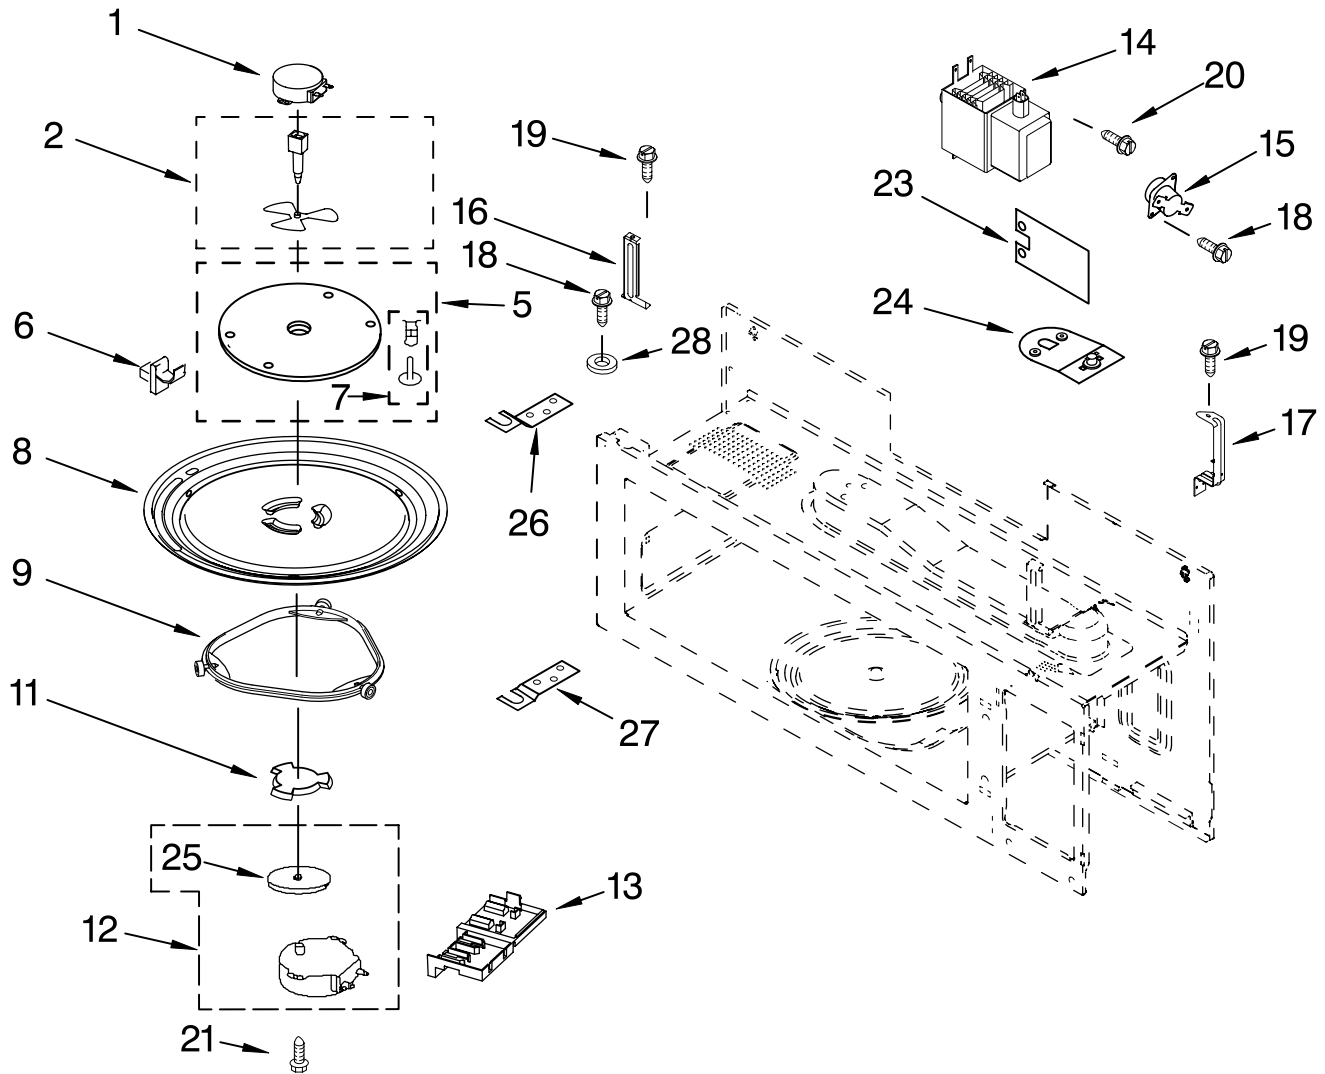

MAGNETRON AND TURNTABLE PARTS

For Model: GH4155XPS2
(Stainless)

Illus. No.	Part No.	DESCRIPTION
1	8205044	Motor, Stirrer
2	8205315	Stirrer Shaft/Blade
5	8184476	Cover, Inlet
6	8204662	Hook, Rack (4)
7	8184549	Nails/Bushings (5 of Each)
8	4393799	Turntable
9	8205778	Ring, Turntable
11	8205779	Driver, Turntable

Illus. No.	Part No.	DESCRIPTION
12	8183953	Motor, Turntable
13	4393756	Cover, Terminal
14	8205791	Magnetron
15	8183698	Thermostat
16	8205792	Holder, Connector (L)
17	8169705	Holder, Connector (R)
18	4393838	Screw
19	8169474	Screw

Illus. No.	Part No.	DESCRIPTION
20	4393831	Screw
21	4393832	Screw
23	8184485	Shield
24	8184585	Thermostat And Bracket
25	8184109	Spacer
26	8183741	Hinge, Upper
27	8183742	Hinge, Lower
28	8204691	Washer

FOR ORDERING INFORMATION REFER TO PARTS PRICE LIST