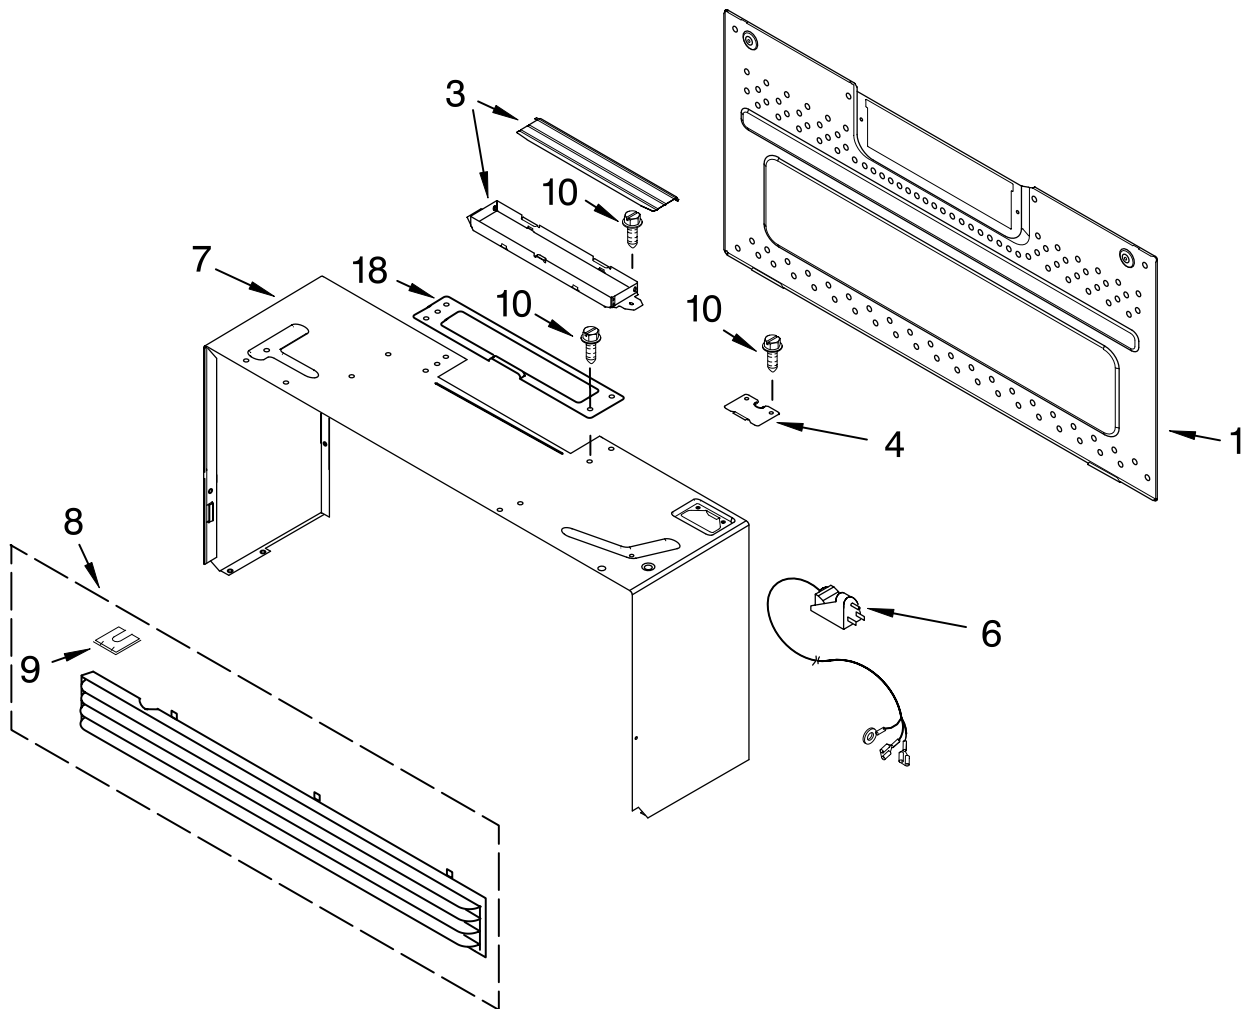

CABINET AND INSTALLATION PARTS

For Model: GH4155XPS2
(Stainless)

Illus. No.	Part No.	DESCRIPTION
1	8206174	Plate, Mounting
3	8205558	Door, Damper
4	8184313	Lid, Power Cord
6	8184898	Cord, Power
7	8169661	Case, Outer
8	8184608	Grille, Vent
9	4393795	Grille, Holder
10	4393833	Screw
18	8169697	Plate, Damper

Illus. No.	Part No.	DESCRIPTION
ACCESSORY PARTS		
	8171337	Filler Kit (Black)
Miscellaneous		
	8169659	Hardware, Installation
	8169704	Screw, Top Mountng
	8184781	Upper Template
	8204725	Rack
	8205262	Steamer, Oval

Illus. No.	Part No.	DESCRIPTION
	8205843	Cavity Light Wire Assembly
	8205844	Fan Motor Wire Assembly
	8205845	Stirrer Motor Wire Assembly
	8205846	Hood Light Wire Assembly
	8205847	H.V. Wire Assy
	8205848	Ground Wire Assy

FOR ORDERING INFORMATION REFER TO PARTS PRICE LIST