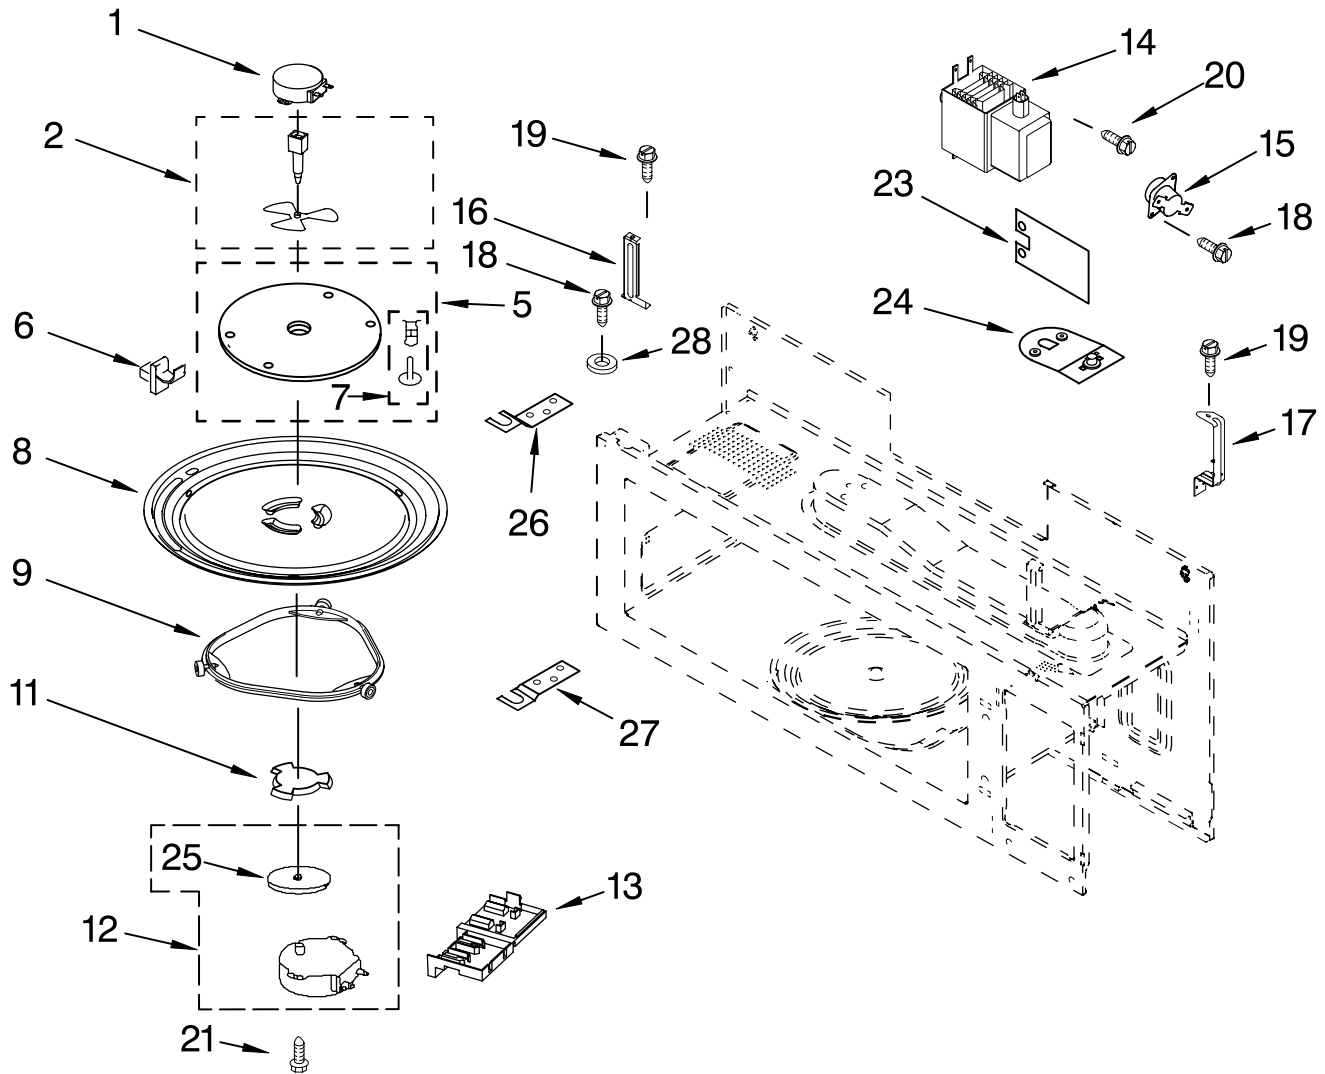

MAGNETRON AND TURNTABLE PARTS

For Model: GH4155XPS3
(Stainless)

Illus. No.	Part No.	DESCRIPTION
1	8205044	Motor, Stirrer
2	8205315	Stirrer Shaft/Blade
5	8184476	Cover, Inlet
6	8204662	Hook, Rack (4)
7	8184549	Nails/Bushings (5 of Each)
8	4393799	Turntable
9	8205778	Ring, Turntable
11	8205779	Driver, Turntable
12	8183953	Motor, Turntable

Illus. No.	Part No.	DESCRIPTION
13	4393756	Cover, Terminal
14	8205791	Magnetron
15	8183698	Thermostat
16	8205792	Holder, Connector (L)
17	8169705	Holder, Connector (R)
18	4393838	Screw
19	8169474	Screw

Illus. No.	Part No.	DESCRIPTION
20	4393831	Screw
21	4393832	Screw
23	8184485	Shield
24	8184585	Thermostat And Bracket
25	8184109	Spacer
26	8183741	Hinge, Upper
27	8183742	Hinge, Lower
28	8204691	Washer

FOR ORDERING INFORMATION REFER TO PARTS PRICE LIST