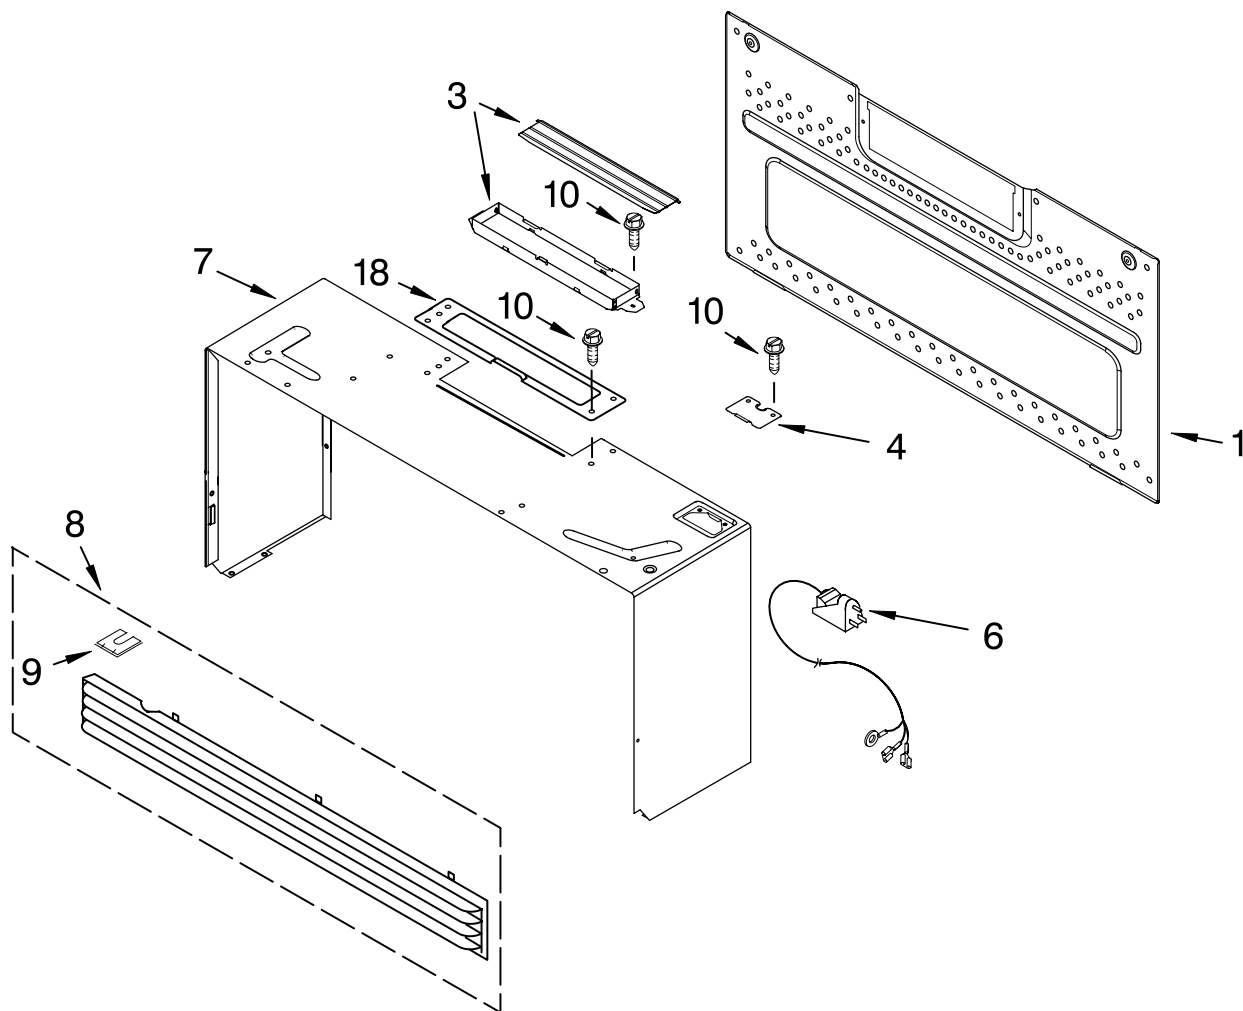

CABINET AND INSTALLATION PARTS

For Model: GH4155XPS3
(Stainless)

Illus. No.	Part No.	DESCRIPTION
1	8206174	Plate, Mounting
3	8205558	Door, Damper
4	8184313	Lid, Power Cord
6	8184898	Cord, Power
7	8169661	Case, Outer
8	8184608	Grille, Vent
9	4393795	Grille, Holder
10	4393833	Screw
18	8169697	Plate, Damper

Illus. No.	Part No.	DESCRIPTION
ACCESSORY PARTS		
	8171337	Filler Kit (Black)
Miscellaneous		
	8169659	Hardware, Installation
	8169704	Screw, Top Mountng
	8184781	Upper Template
	8204725	Rack
	8205262	Steamer, Oval
	8205843	Cavity Light Wire Assembly

Illus. No.	Part No.	DESCRIPTION
	8205844	Fan Motor Wire Assembly
	8205845	Stirrer Motor Wire Assembly
	8205846	Hood Light Wire Assembly
	8205847	H.V. Wire Assy
	8205848	Ground Wire Assy

FOR ORDERING INFORMATION REFER TO PARTS PRICE LIST