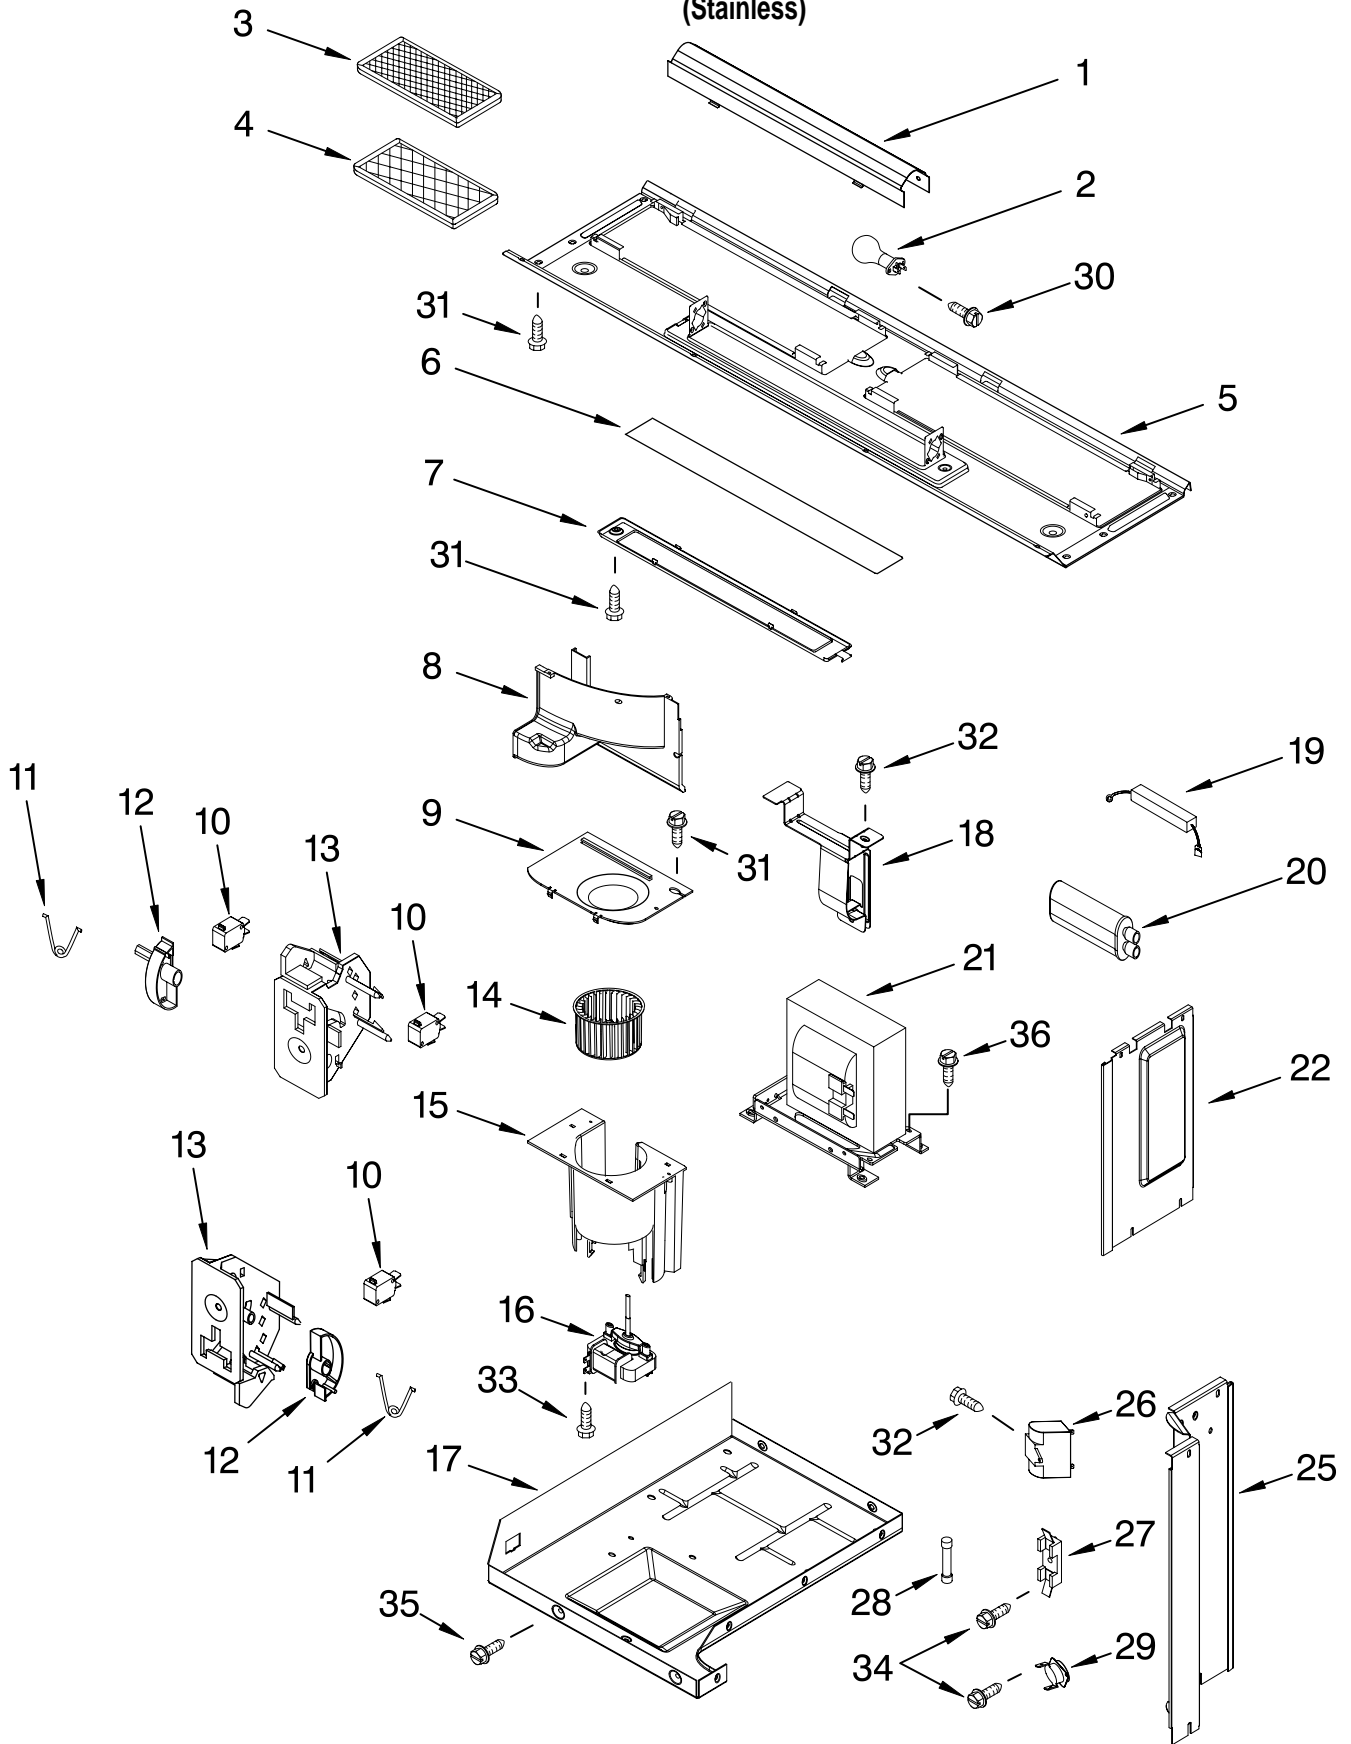

INTERIOR AND VENTILATION PARTS

For Model: GH4155XPS3

(Stainless)

FOR ORDERING INFORMATION REFER TO PARTS PRICE LIST

INTERIOR AND VENTILATION PARTS

For Model: GH4155XPS3
(Stainless)

<u>Illus. No.</u>	<u>Part No.</u>	<u>DESCRIPTION</u>
1	4393688	Reflector, Lamp
2	4393681	Lamp (2)
3	8169645	Filter, Charcoal
4	8169758	Filter, Grease
5	8185105	Plate, Bottom
6	8185210	Glass, Lamp
7	8184308	Holder, Glass
8	8205045	Guide, Air (Magnetron)
9	8183823	Cover, Fan
10	8204656	Switch, Micro (3)
11	8169438	Spring, Interlock (2)
12	8183824	Plate, Cam (2)
13	4393595	Support, Interlock (2)
14	8183825	Wheel, Fan
15	8184310	Housing, Fan
16	8185211	Motor, Fan
17	8185212	Chassis
18	8184311	Holder, Capacitor
19	8184664	Diode, H.V.
20	8169501	Capacitor, H.V.
21	8206250	Transformer, H.V.
22	8204657	Plate, Side (R)
25	8204658	Plate, Side (L)
26	8205553	Capacitor
27	8184312	Holder, Fuse
28	4393308	Fuse
29	8183703	Thermostat
30	8169474	Screw
31	4393835	Screw
32	4393472	Screw
33	4393833	Screw
34	8169478	Screw
35	8169479	Screw
36	4393839	Screw

FOR ORDERING INFORMATION REFER TO PARTS PRICE LIST