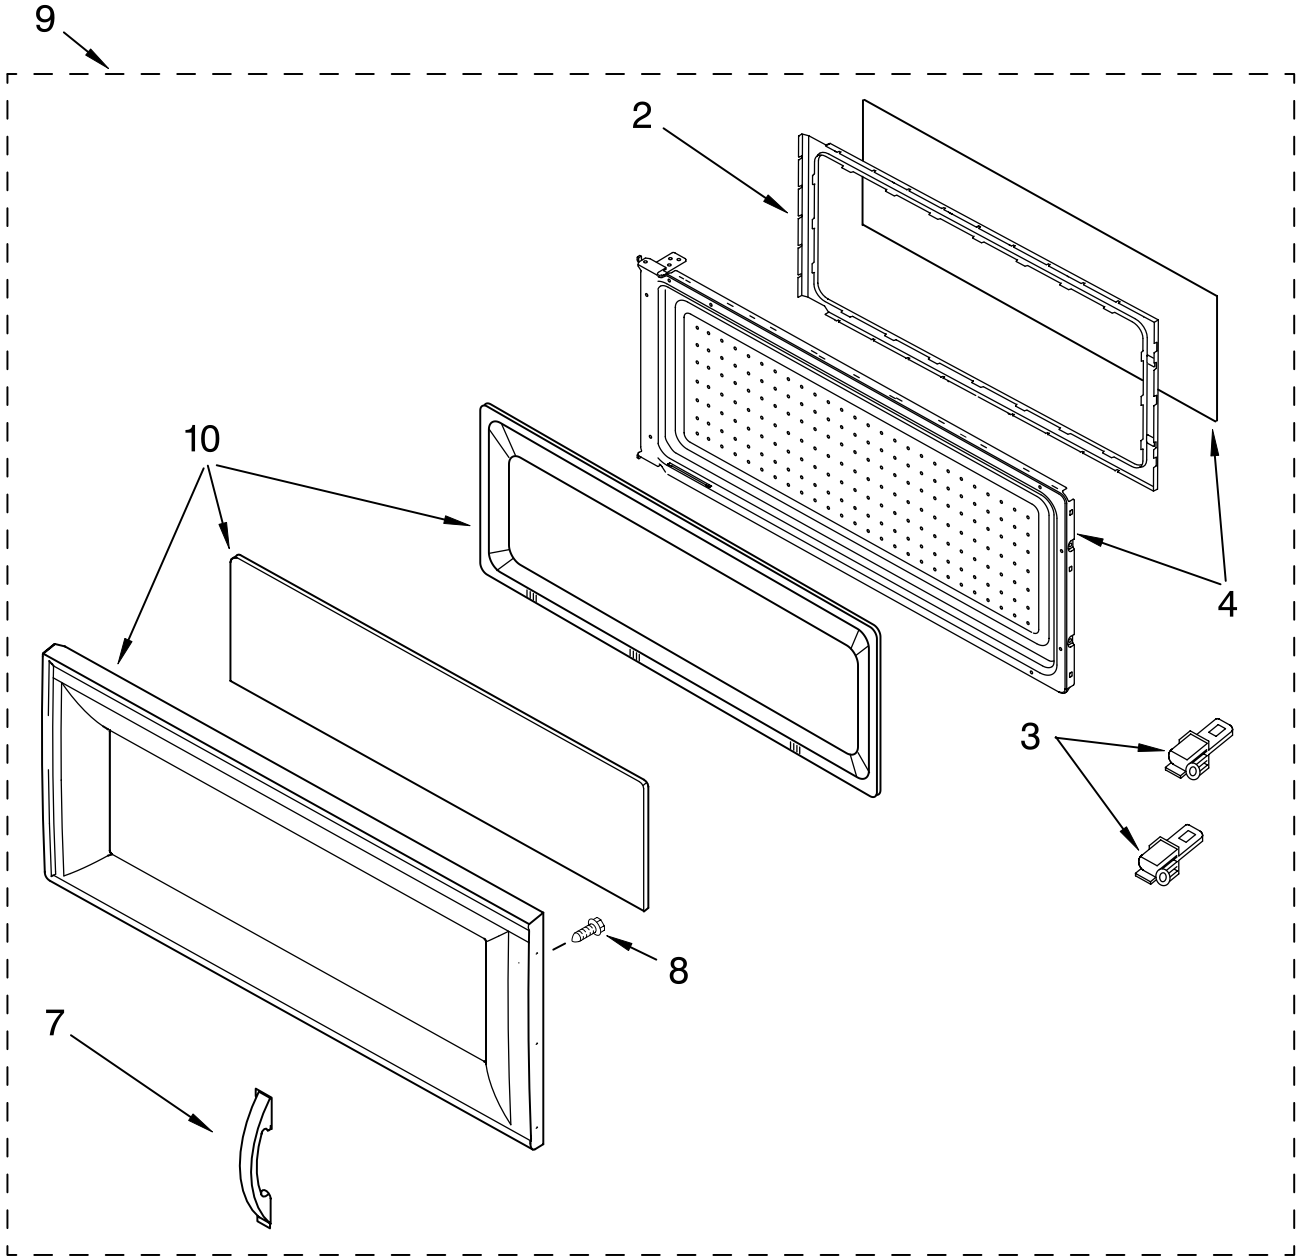

DOOR PARTS

For Model: GH4155XPS3
(Stainless)

Illus. No.	Part No.	DESCRIPTION
2	8169545	Frame, Inner
3	4393913	Latch, Door
4	8185109	Body, Door
7	8169738	Handle, Door
8	4393833	Screw
9	8205322	Door, Complete
10	8205321	Frame, Outer

FOR ORDERING INFORMATION REFER TO PARTS PRICE LIST