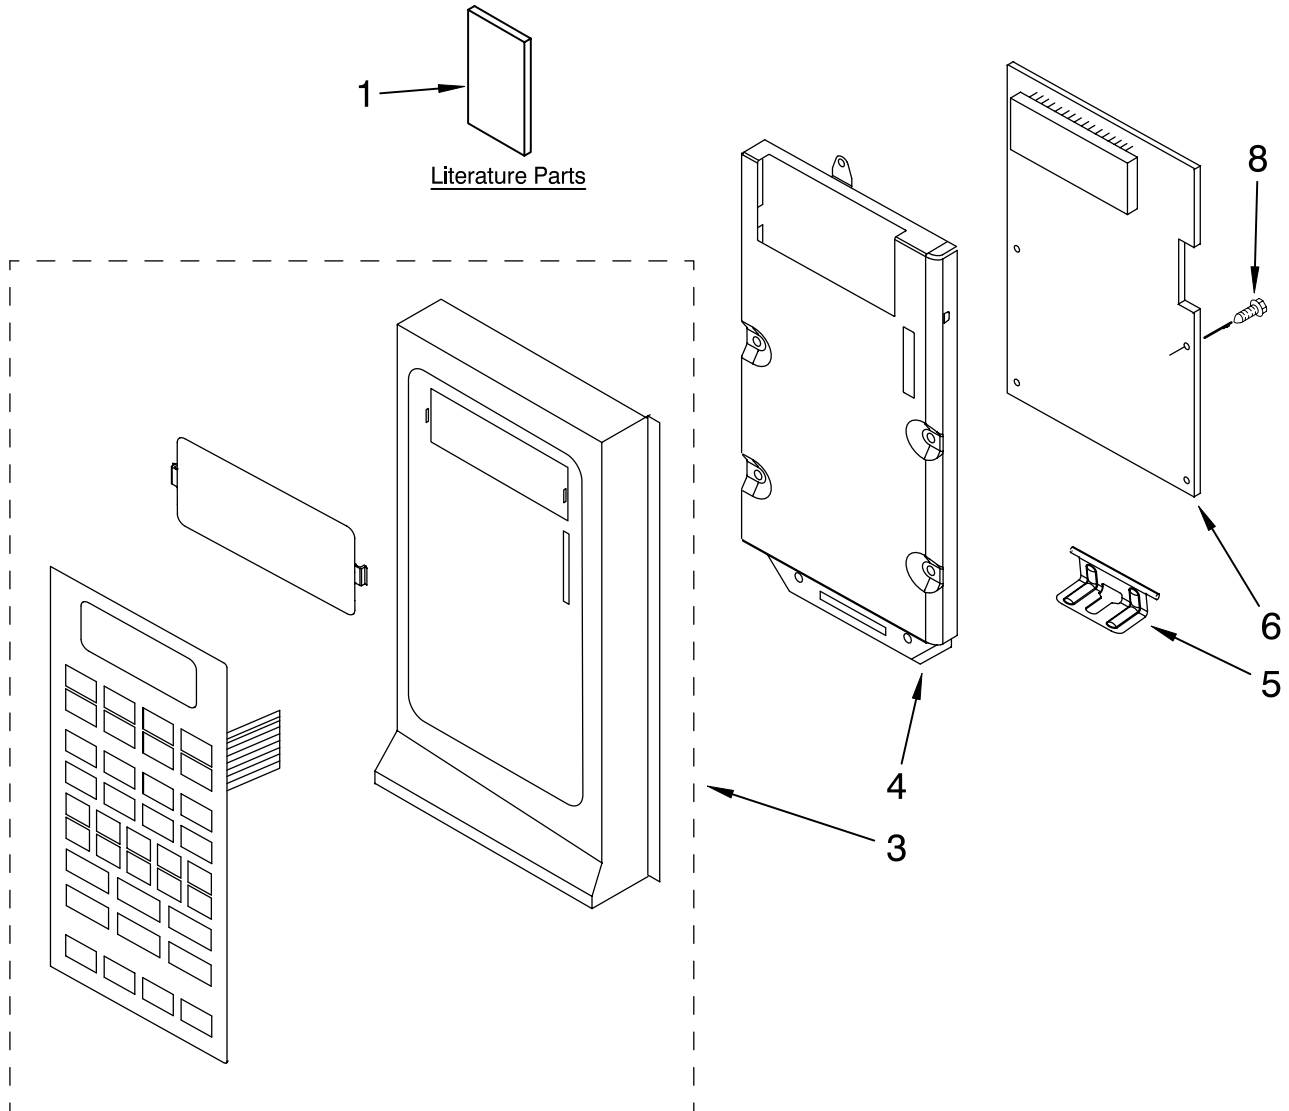

CONTROL PANEL PARTS

For Model: GH4155XPS3
(Stainless)

MICROWAVE
HOOD
COMBINATION

Illus. No.	Part No.	DESCRIPTION
------------	----------	-------------

1	8205964	Literature Parts
	8183878	Use & Care Guide
	8205611	Installation Instructions
	8204929	Tech Sheet
		Guide, Cooking (Label)
3	8205323	Panel, Control
4	8183821	Bracket, Control
5	4393744	Plate, Hinge
6	8183726	Microcomputer
8	4393346	Screw