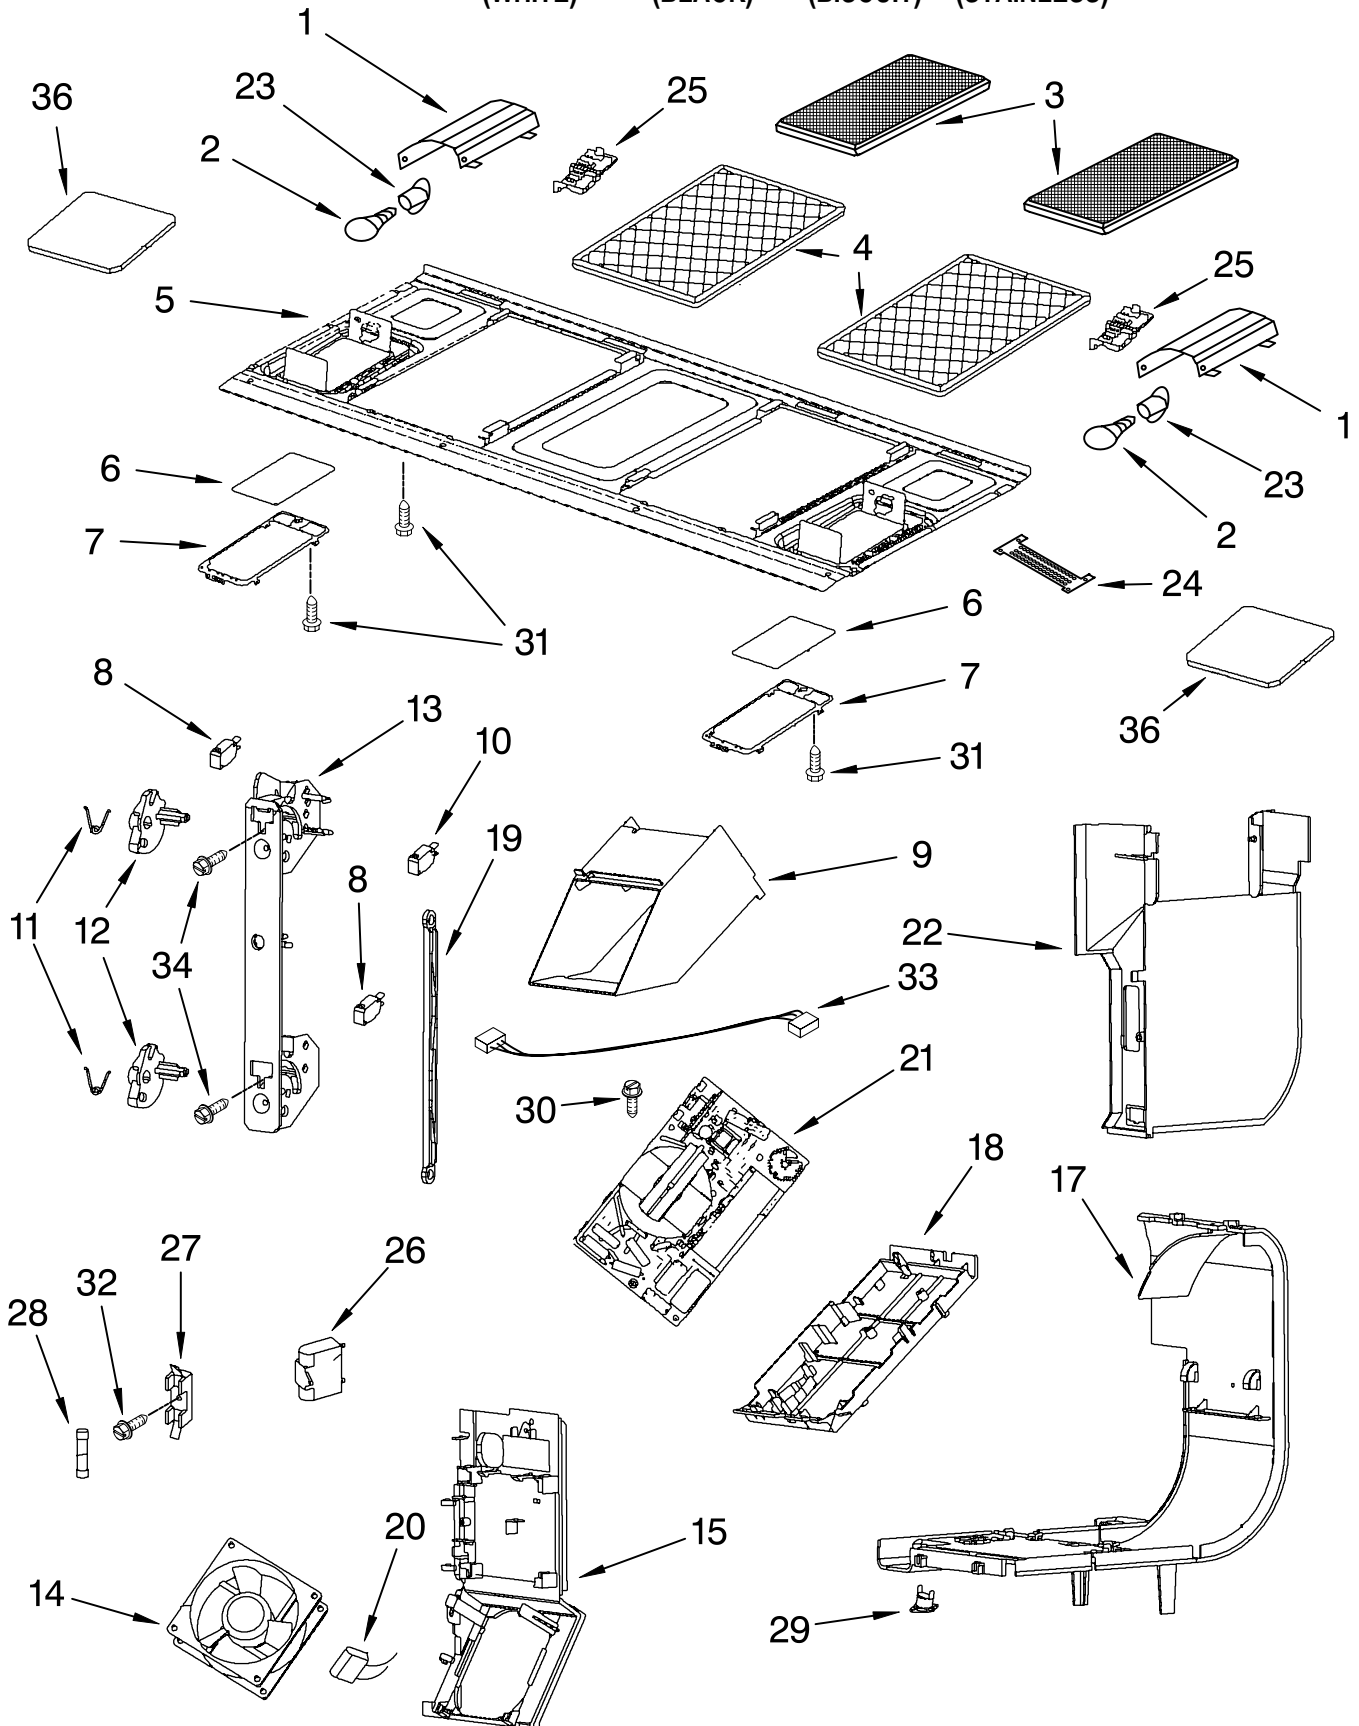

INTERIOR AND VENTILATION PARTS

For Models: GH5184XPQ1, GH5184XPB1, GH5184XPT1, GH5184XPS1
(WHITE) (BLACK) (BISCUIT) (STAINLESS)

FOR ORDERING INFORMATION REFER TO PARTS PRICE LIST

INTERIOR AND VENTILATION PARTS

For Models: GH5184XPQ1, GH5184XPB1, GH5184XPT1, GH5184XPS1
(WHITE) (BLACK) (BISCUIT) (STAINLESS)

Illus.	Part	
No.	No.	DESCRIPTION
1	8205096	Reflector, Lamp
2	8183993	Lamp
3	8184002	Filter, Charcoal
4	8184003	Filter, Grease
5	8205412	Plate, Bottom
6	8184141	Glass, Lamp
7	8184889	Holder, Glass
8	4393599	Switch, Micro Primary/Secondary
9	8184124	Cover, Inverter
10	4393697	Switch, Micro
11	8169438	Spring, Interlock
12	8205211	Plate, Cam
13	8185189	Support, Interlock
14	8184875	Fan, DC 12 Volt
15	8184894	Housing, Fan
17	8185032	Bracket, Holder
18	8184670	Holder, Inverter
19	8185190	Rod-Locking Link
20	8184093	Capacitor, 125 V
21	8205093	Inverter 1100 W
22	8185031	Plate, Side
23	8184926	Holder, Lamp
24	8184887	Cable
25	8184202	Cover, Terminal
26	8184204	Capacitor
27	8184312	Holder, Fuse
28	4393308	Fuse
29	8183998	Thermostat
30	8184199	Screw
31	4393835	Screw
32	8184200	Screw
33	8205014	Ribbon Cable (P2 to CN701 on 1100 W Inverter)
34	8169477	Screw
36	8184203	Foil, Lamp

FOR ORDERING INFORMATION REFER TO PARTS PRICE LIST