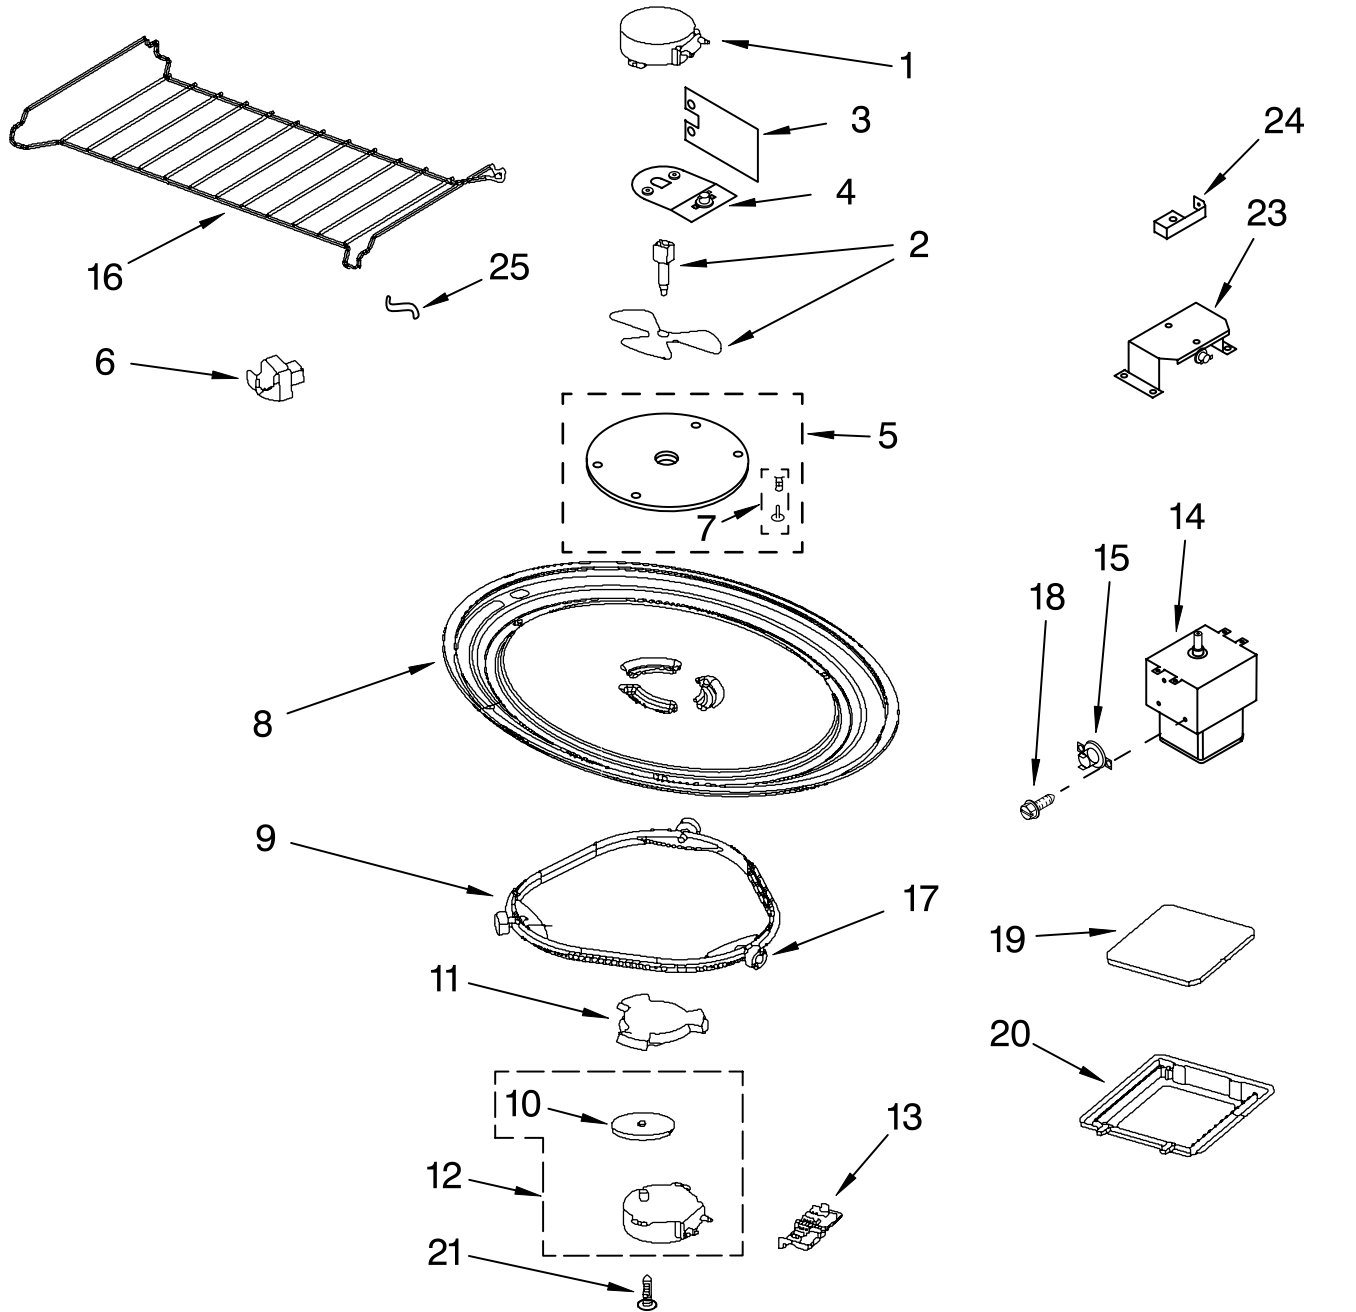

MAGNETRON AND TURNTABLE PARTS

For Models: GH5184XPQ1, GH5184XPB1, GH5184XPT1, GH5184XPS1
(WHITE) (BLACK) (BISCUIT) (STAINLESS)

Illus. No.	Part No.	DESCRIPTION	Illus. No.	Part No.	DESCRIPTION	Illus. No.	Part No.	DESCRIPTION
1	8205044	Motor, Stirrer	7	8184549	Nails/Bushings (5 of each)	16	8184052	Rack
2	8205202	Stirrer Shaft/Blade	8	4393799	Turntable	17	4393861	Wheel (3)
3	8184485	Shield, Nomex	9	8184102	Ring, Turntable	18	4393838	Screw
4	8184585	Thermostat/Bracket	10	8184109	Spacer, Waterproof	19	8169499	Glass, Lamp
5	8184604	Cover, Inlet Includes Nails and Bushings	11	8183949	Driver, Turntable	20	8169646	Frame, Glass
6	8204662	Hook, Rack (4)	12	8183953	Motor, Turntable	21	4393832	Screw
			13	4393756	Cover, Terminal	23	8184586	Thermostat/Bracket
			14	8184139	Magnetron	24	8184669	Bracket, Plug
			15	8183994	Thermostat	25	8205039	Spacer (4)

FOR ORDERING INFORMATION REFER TO PARTS PRICE LIST