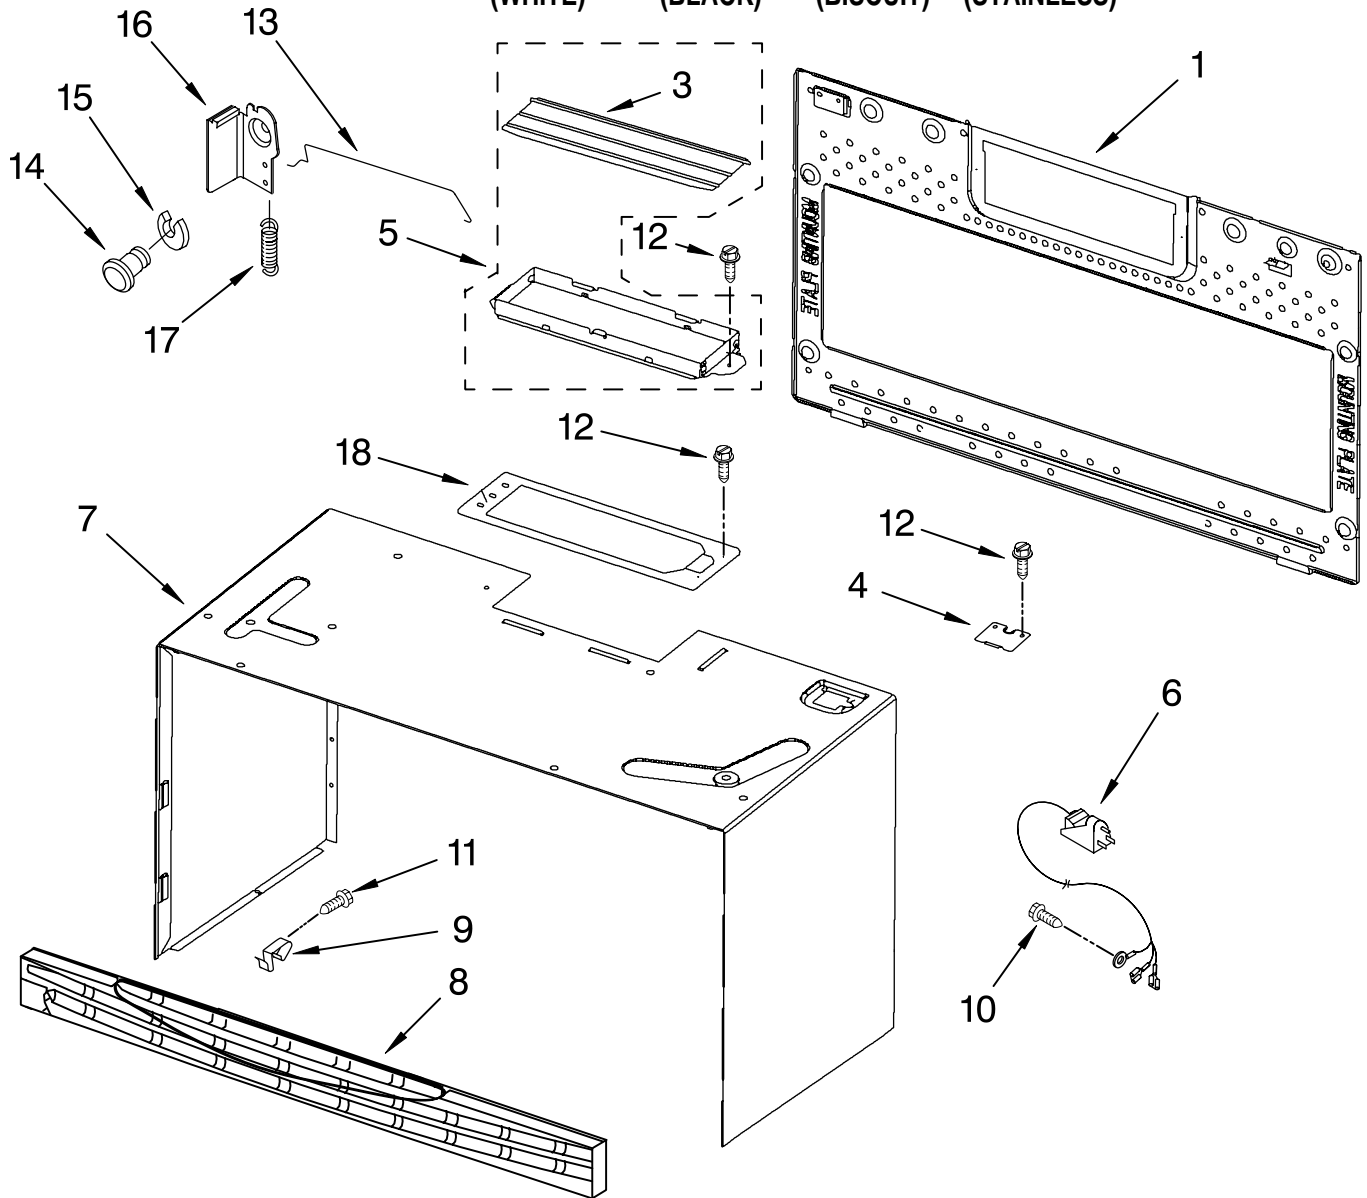

CABINET AND INSTALLATION PARTS

For Models: GH5184XPQ1, GH5184XPB1, GH5184XPT1, GH5184XPS1
(WHITE) (BLACK) (BISCUIT) (STAINLESS)

Illus. No.	Part No.	DESCRIPTION
1	8184106	Plate, Mounting
3	4393713	Door, Damper
4	8184897	Lid, Power Cord
5	8183858	Frame, Damper
6	8184898	Cord, Power
7	8205207	Case, Outer
	8205212	White
	8205213	Black
	8205214	Biscuit

Illus. No.	Part No.	DESCRIPTION
8	8205214	Grille, Vent
	8205215	White
	8205216	Black
	8205217	Biscuit
9	8184190	Clip, Grille
10	4393836	Screw
11	8169475	Screw
12	4393472	Screw
13	8184135	Rod
14	8169319	Latch Pivot

Illus. No.	Part No.	DESCRIPTION
15	8169320	E-Ring
16	8169321	Catch
17	8169374	Spring
18	8169697	Plate, Damper
Miscellaneous		
	8169659	Installation, Hardware
	8184781	Template, Upper
	8183987	Template, Wall
	8169704	Screw, Top Mountng

FOR ORDERING INFORMATION REFER TO PARTS PRICE LIST