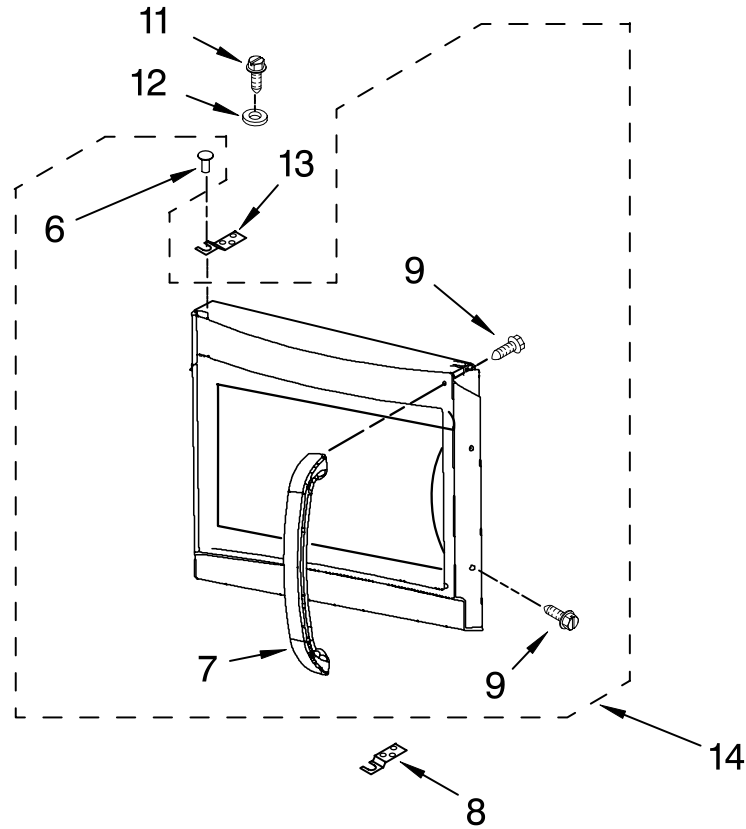

CONTROL PANEL PARTS

For Models: GH5184XPQ1, GH5184XPB1, GH5184XPT1, GH5184XPS1
(WHITE) (BLACK) (BISCUIT) (STAINLESS)

Microwave Oven
1.8 Cu. Ft.

Illus. No.	Part No.	DESCRIPTION
1		Literature
	8204922	U & C Guide
	8205574	Tech Sheet
	8184059	Instructn, Install
	8204933	Cook Guide Label
3		Panel Asy, Control
		Includes Lens and Membrane Switch
	8205417	White
	8205419	Black
	8205418	Biscuit
	8205420	Stainless
4	8205378	Bracket, Control
6	8205421	Microcomputer

FOR ORDERING INFORMATION REFER TO PARTS PRICE LIST

DOOR PARTS

For Models: GH5184XPQ1, GH5184XPB1, GH5184XPT1, GH5184XPS1
(WHITE) (BLACK) (BISCUIT) (STAINLESS)

Illus. No.	Part No.	DESCRIPTION
6	8184922	Pivot, Door
7		Handle, Door
	8205224	White
	8205227	Stainless
	8205226	Black
	8205225	Biscuit
8	8204678	Lower Hinge
9	8169479	Screw
11	8204690	Screw
12	8204691	Washer
13	8204679	Upper Hinge
14		Complete Door
	8205413	White
	8205416	Stainless
	8205415	Biscuit
	8205414	Black