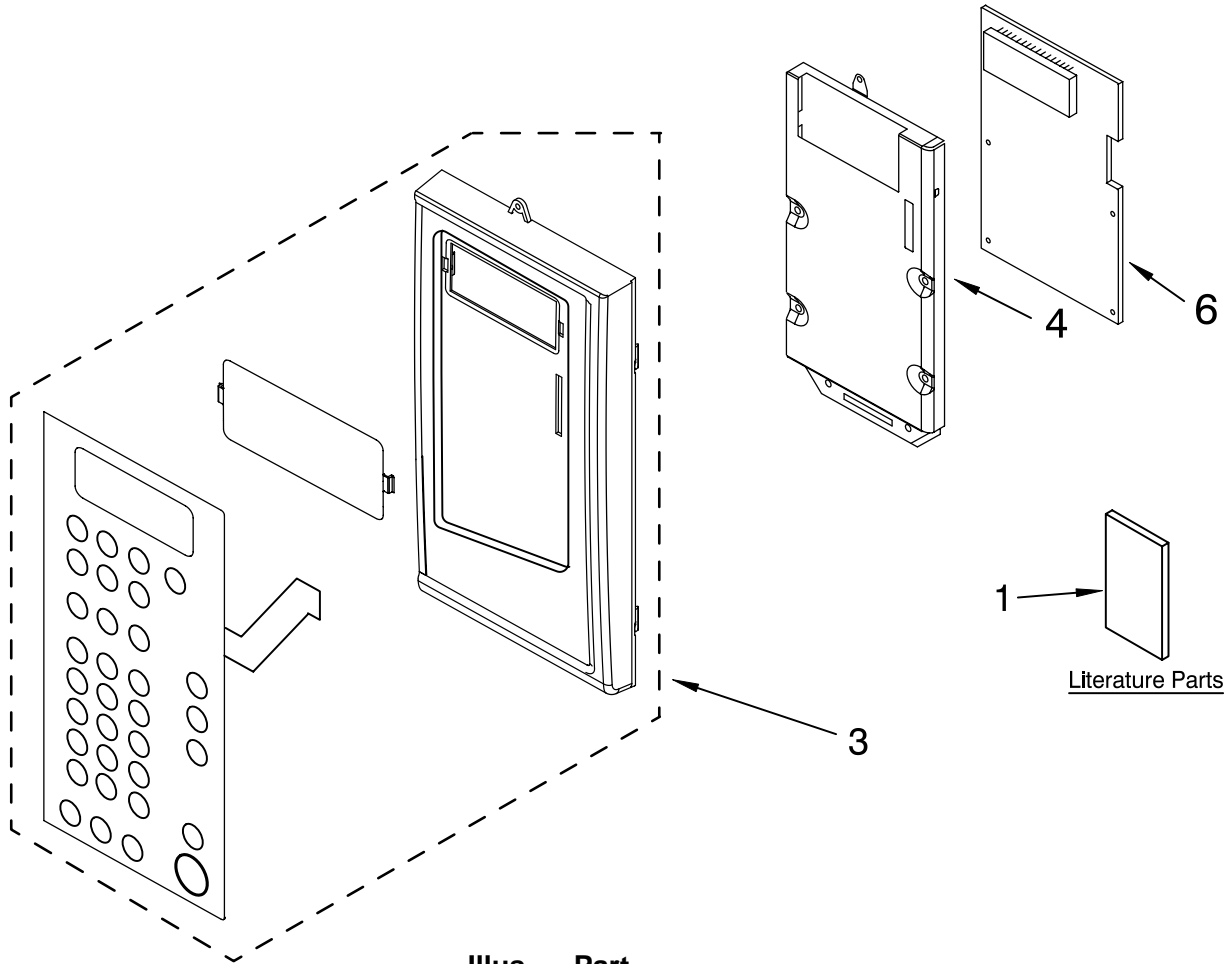

CONTROL PANEL PARTS

For Models: GH5184XPQ1, GH5184XPB1, GH5184XPT1, GH5184XPS1
(WHITE) (BLACK) (BISCUIT) (STAINLESS)

Microwave Oven
1.8 Cu. Ft.

Illus. No.	Part No.	DESCRIPTION
1		Literature
	8204922	U & C Guide
	8205574	Tech Sheet
	8184059	Instructn, Install
	8204933	Cook Guide Label
3		Panel Asy, Control
		Includes Lens and Membrane Switch
	8205417	White
	8205419	Black
	8205418	Biscuit
	8205420	Stainless
4	8205378	Bracket, Control
6	8205421	Microcomputer

FOR ORDERING INFORMATION REFER TO PARTS PRICE LIST

DOOR PARTS

For Models: GH5184XPQ1, GH5184XPB1, GH5184XPT1, GH5184XPS1
(WHITE) (BLACK) (BISCUIT) (STAINLESS)

Illus. No.	Part No.	DESCRIPTION
6	8184922	Pivot, Door
7		Handle, Door
	8205224	White
	8205227	Stainless
	8205226	Black
	8205225	Biscuit
8	8204678	Lower Hinge
9	8169479	Screw
11	8204690	Screw
12	8204691	Washer
13	8204679	Upper Hinge
14		Complete Door
	8205413	White
	8205416	Stainless
	8205415	Biscuit
	8205414	Black