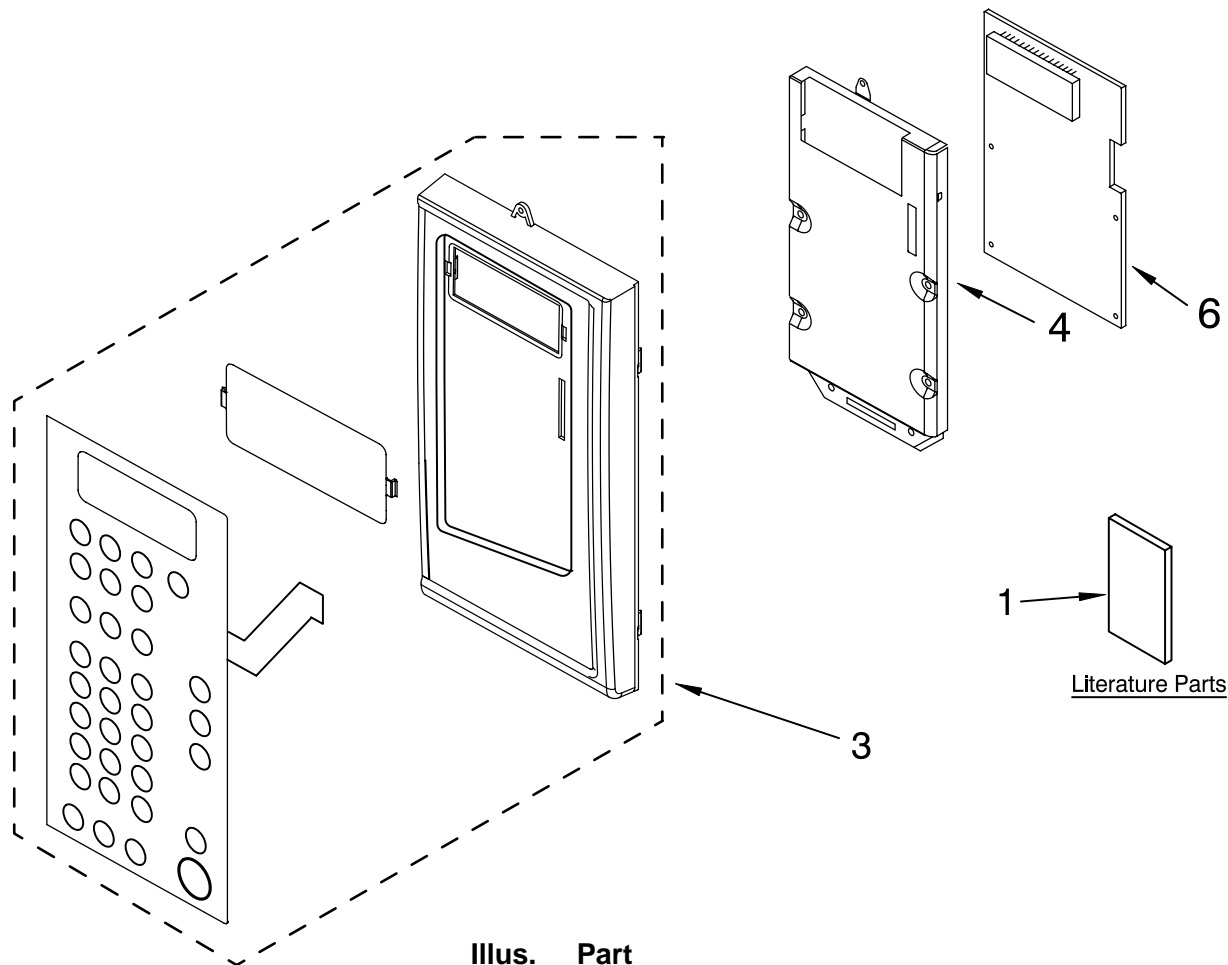

# CONTROL PANEL PARTS

For Models: GH5184XPQ3, GH5184XPB3, GH5184XPT3, GH5184XPS3  
(WHITE) (BLACK) (BISCUIT) (STAINLESS)

MICROWAVE OVEN  
1.8 Cu. Ft.

Illus. No.	Part No.	DESCRIPTION
------------	----------	-------------

1		Literature
	8205973	U & C Guide
	8205574	Tech Sheet
	8205139	Instructn, Install
	8204933	Cook Guide Label
3		Panel Asy, Control
		Includes Lens and Membrane Switch
	8205417	White
	8205419	Black
	8205418	Biscuit
	8205420	Stainless
4	8205378	Bracket, Control
6	8205421	Microcomputer