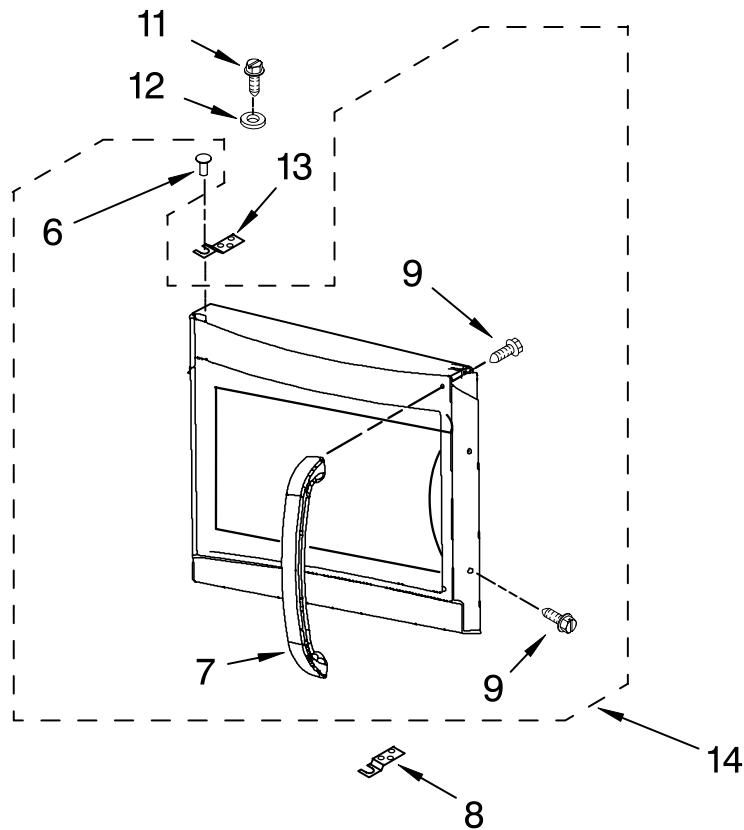

DOOR PARTS

For Models: GH5184XPQ3, GH5184XPB3, GH5184XPT3, GH5184XPS3
(WHITE) (BLACK) (BISCUIT) (STAINLESS)

Illus. No.	Part No.	DESCRIPTION
6	8184922	Pivot, Door
7		Handle, Door
	8205224	White
	8205227	Stainless
	8205226	Biscuit
	8205225	Black
8	8204678	Lower Hinge
9	8169479	Screw
11	8204690	Screw
12	8204691	Washer
13	8204679	Upper Hinge
14		Complete Door
	8205413	White
	8205416	Stainless
	8205415	Biscuit
	8205414	Black

FOR ORDERING INFORMATION REFER TO PARTS PRICE LIST