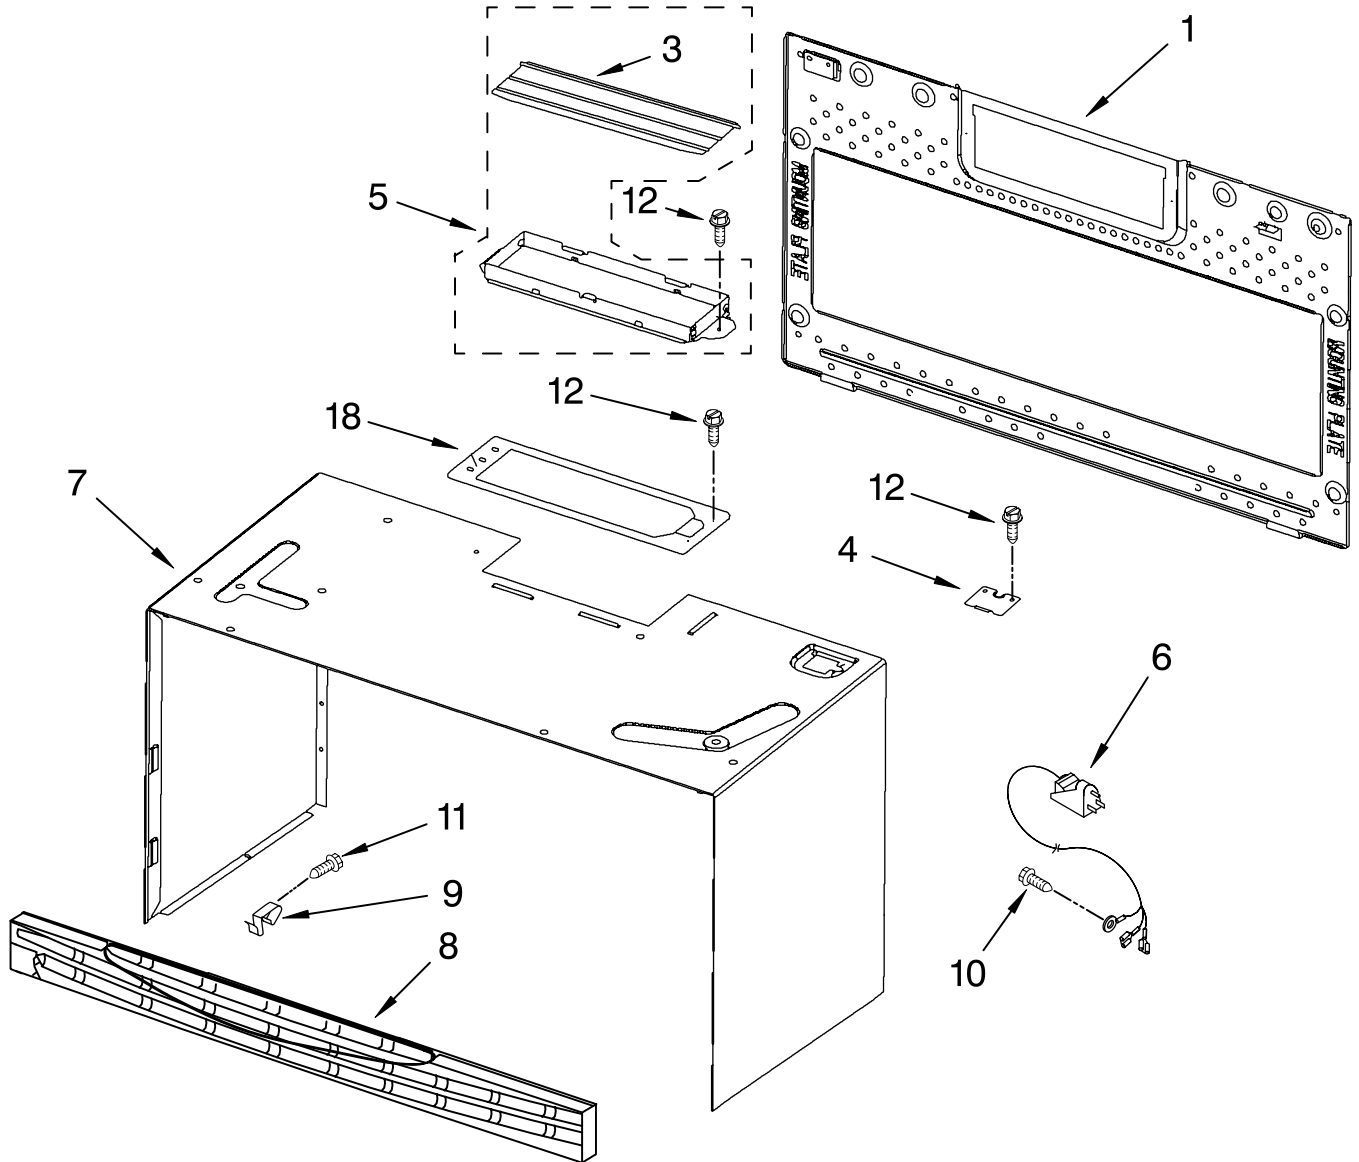

CABINET AND INSTALLATION PARTS

For Models: GH5184XPQ3, GH5184XPB3, GH5184XPT3, GH5184XPS3
(WHITE) (BLACK) (BISCUIT) (STAINLESS)

Illus. No.	Part No.	DESCRIPTION
1	8206172	Plate, Mounting
3	4393713	Door, Damper
4	8184897	Lid, Power Cord
5	8183858	Frame, Damper
6	8184898	Cord, Power
7		Case, Outer
	8205207	White
	8205212	Black
	8205213	Biscuit

Illus. No.	Part No.	DESCRIPTION
8		Grille, Vent
	8205214	White
	8205215	Black
	8205216	Biscuit
	8205217	Stainless
9	8184190	Clip, Grille
10	4393836	Screw
11	8169475	Screw
12	4393472	Screw
18	8169697	Plate, Damper

Illus. No.	Part No.	DESCRIPTION
Miscellaneous		
	8205947	Installation, Hardware
	8184781	Template, Upper
	8169704	Screw, Top Mountng

FOR ORDERING INFORMATION REFER TO PARTS PRICE LIST