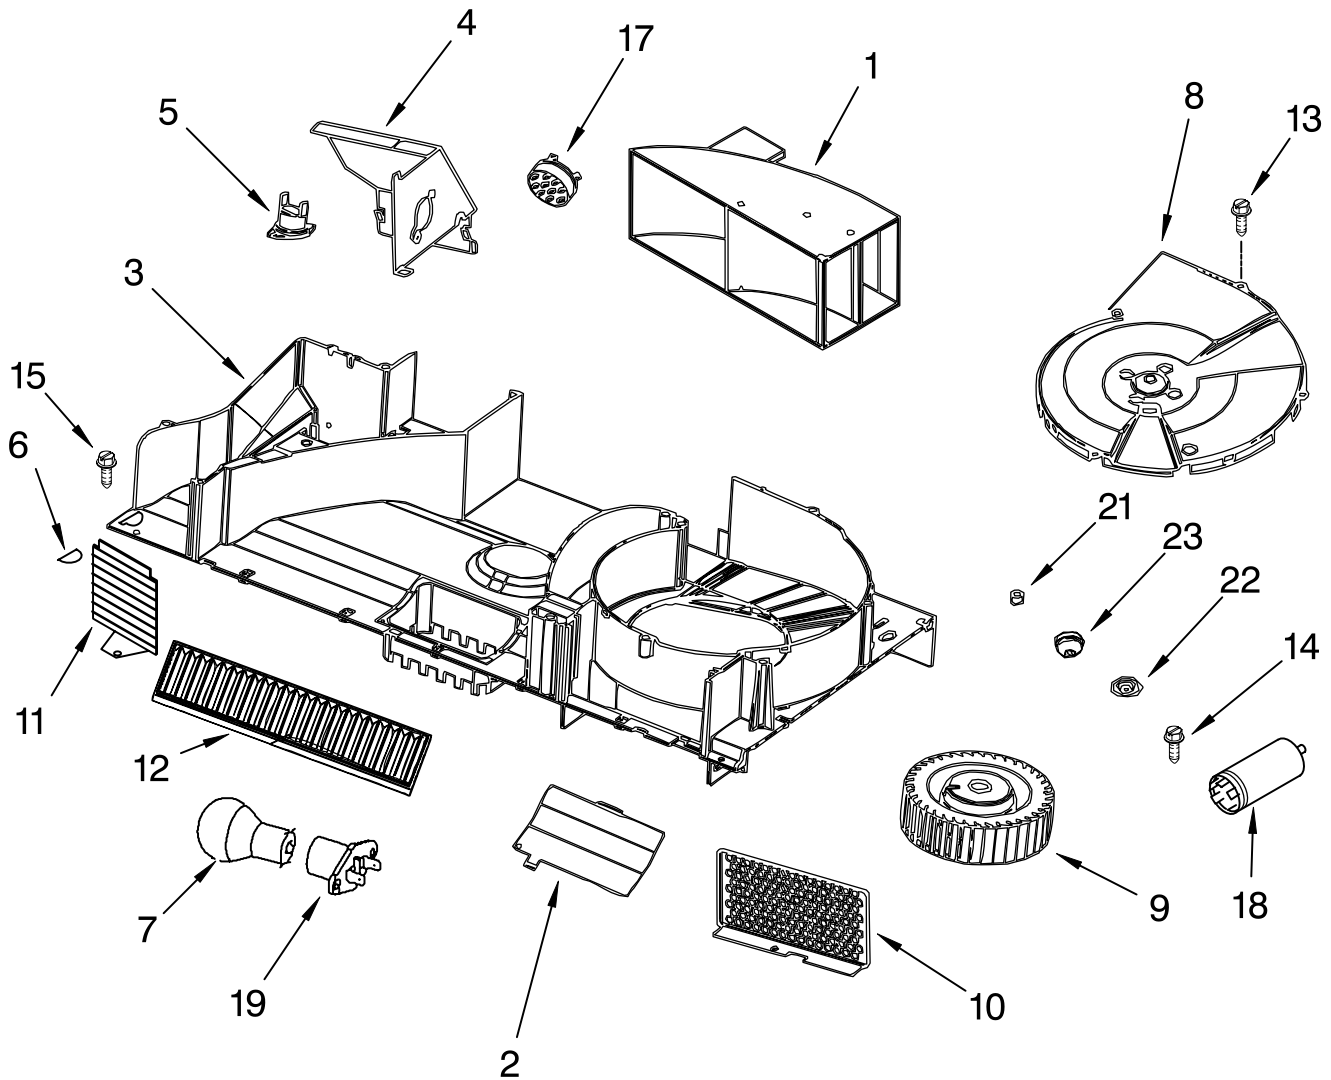

AIR FLOW PARTS

For Models: GH5184XPQ3, GH5184XPB3, GH5184XPT3, GH5184XPS3
(WHITE) (BLACK) (BISCUIT) (STAINLESS)

Illus. No.	Part No.	DESCRIPTION
1	8184667	Deflector, Air
2	8184925	Cover, Lamp
3	8185350	Duct, Air
4	8204789	Bracket, Thermostat
5	8183999	Thermostat
6	8204676	Cover
7	8183993	Lamp
8	8184884	Cover, Fan

Illus. No.	Part No.	DESCRIPTION
9	8184876	Motor, Fan Assy
10	8204754	Shield
11	8204790	Shield
12	8190268	Filter, Fan Hood
13	4393834	Screw
14	8184198	Screw

Illus. No.	Part No.	DESCRIPTION
15	8169474	Screw
17	4393808	Humidity, Sensor
18	8205853	Filter
19	8184926	Holder, Lamp
21	8184129	Spacer-Copper Pipe
22	8204674	Plate, Damper
23	8169635	Cushion, Mtr

FOR ORDERING INFORMATION REFER TO PARTS PRICE LIST