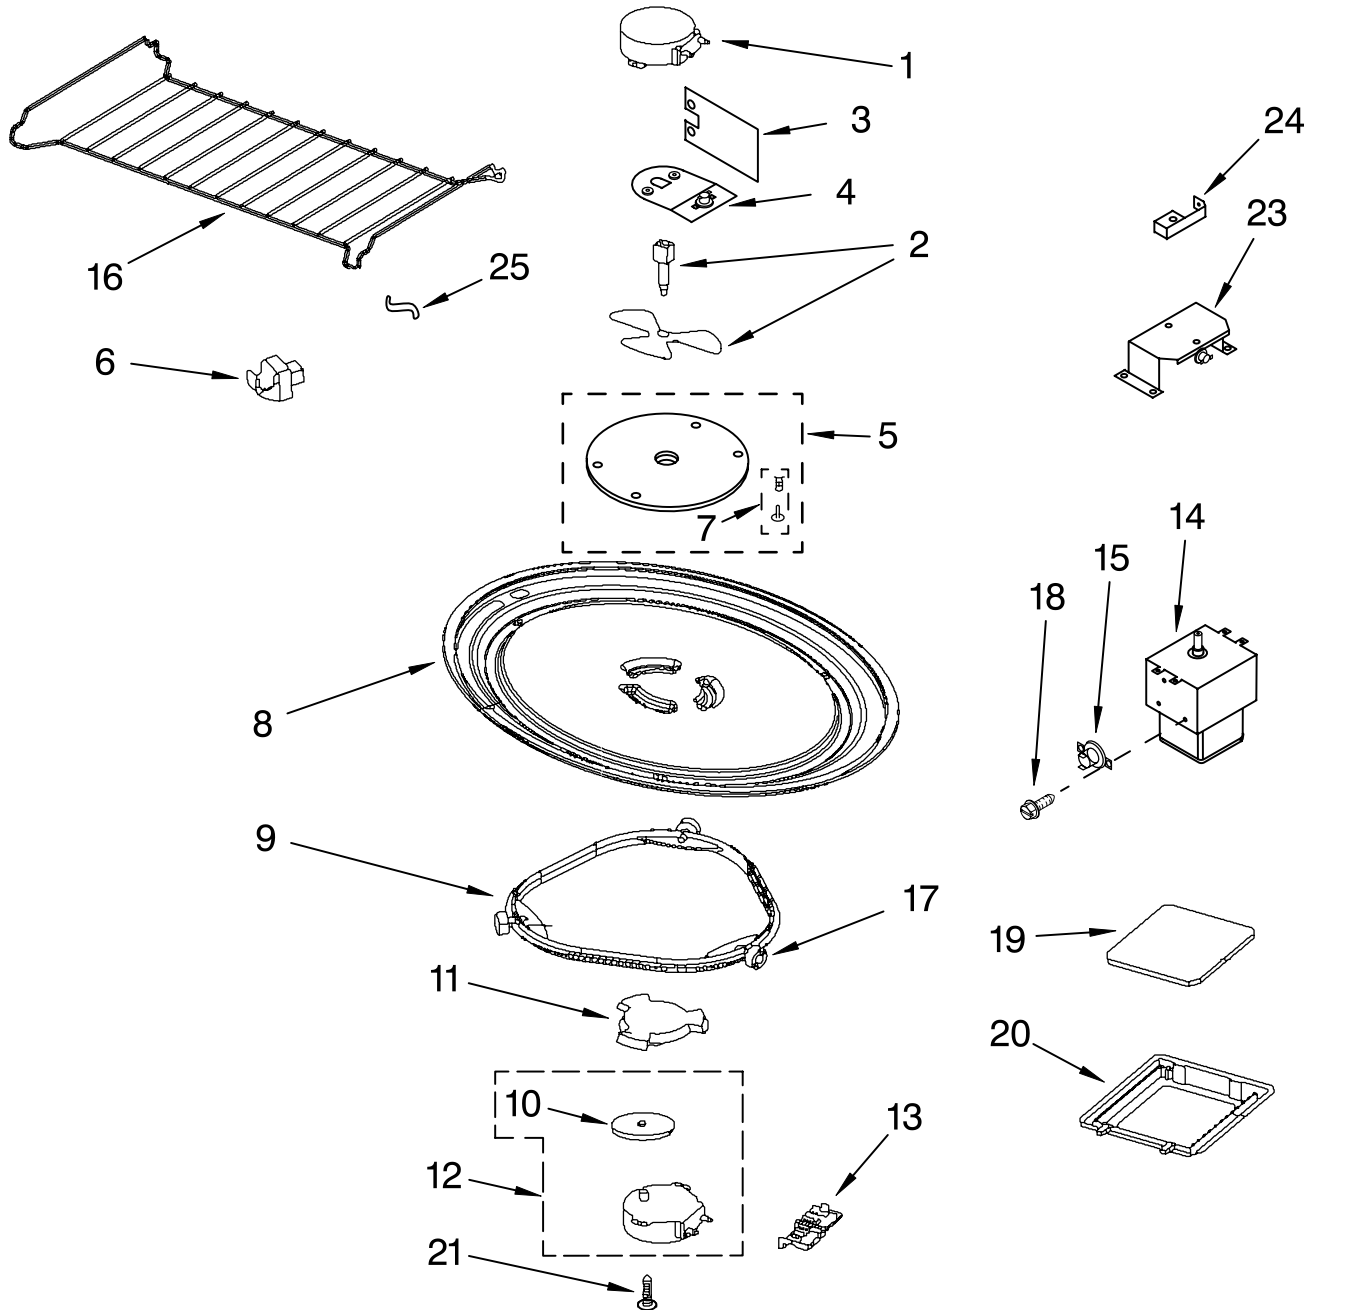

MAGNETRON AND TURNTABLE PARTS

For Models: GH5184XPQ3, GH5184XPB3, GH5184XPT3, GH5184XPS3
(WHITE) (BLACK) (BISCUIT) (STAINLESS)

Illus. No.	Part No.	DESCRIPTION	Illus. No.	Part No.	DESCRIPTION	Illus. No.	Part No.	DESCRIPTION
1	8205044	Motor, Stirrer	8	4393799	Turntable	16	8184052	Rack
2	8205202	Stirrer	9	8184102	Ring, Turntable	17	4393861	Wheel (3)
3	8184485	Shield, Nomex	10	8184109	Spacer, Waterproof	18	4393838	Screw
4	8184585	Thermostat/Bracket	11	8183949	Driver, Turntable	19	8169499	Glass, Lamp
5	8184604	Cover, Inlet	12	8183953	Motor, Turntable	20	8169646	Frame, Glass
		Includes Nails	13	4393756	Cover, Terminal	21	4393832	Screw
		and Bushings	14	8184139	Magnetron	23	8184586	Thermostat/Bracket
6	8204662	Hook, Rack (4)	15	8183994	Thermostat	24	8184669	Bracket, Plug
7	8184549	Nails/Bushings (5 of each)				25	8205039	Spacer (4)

FOR ORDERING INFORMATION REFER TO PARTS PRICE LIST