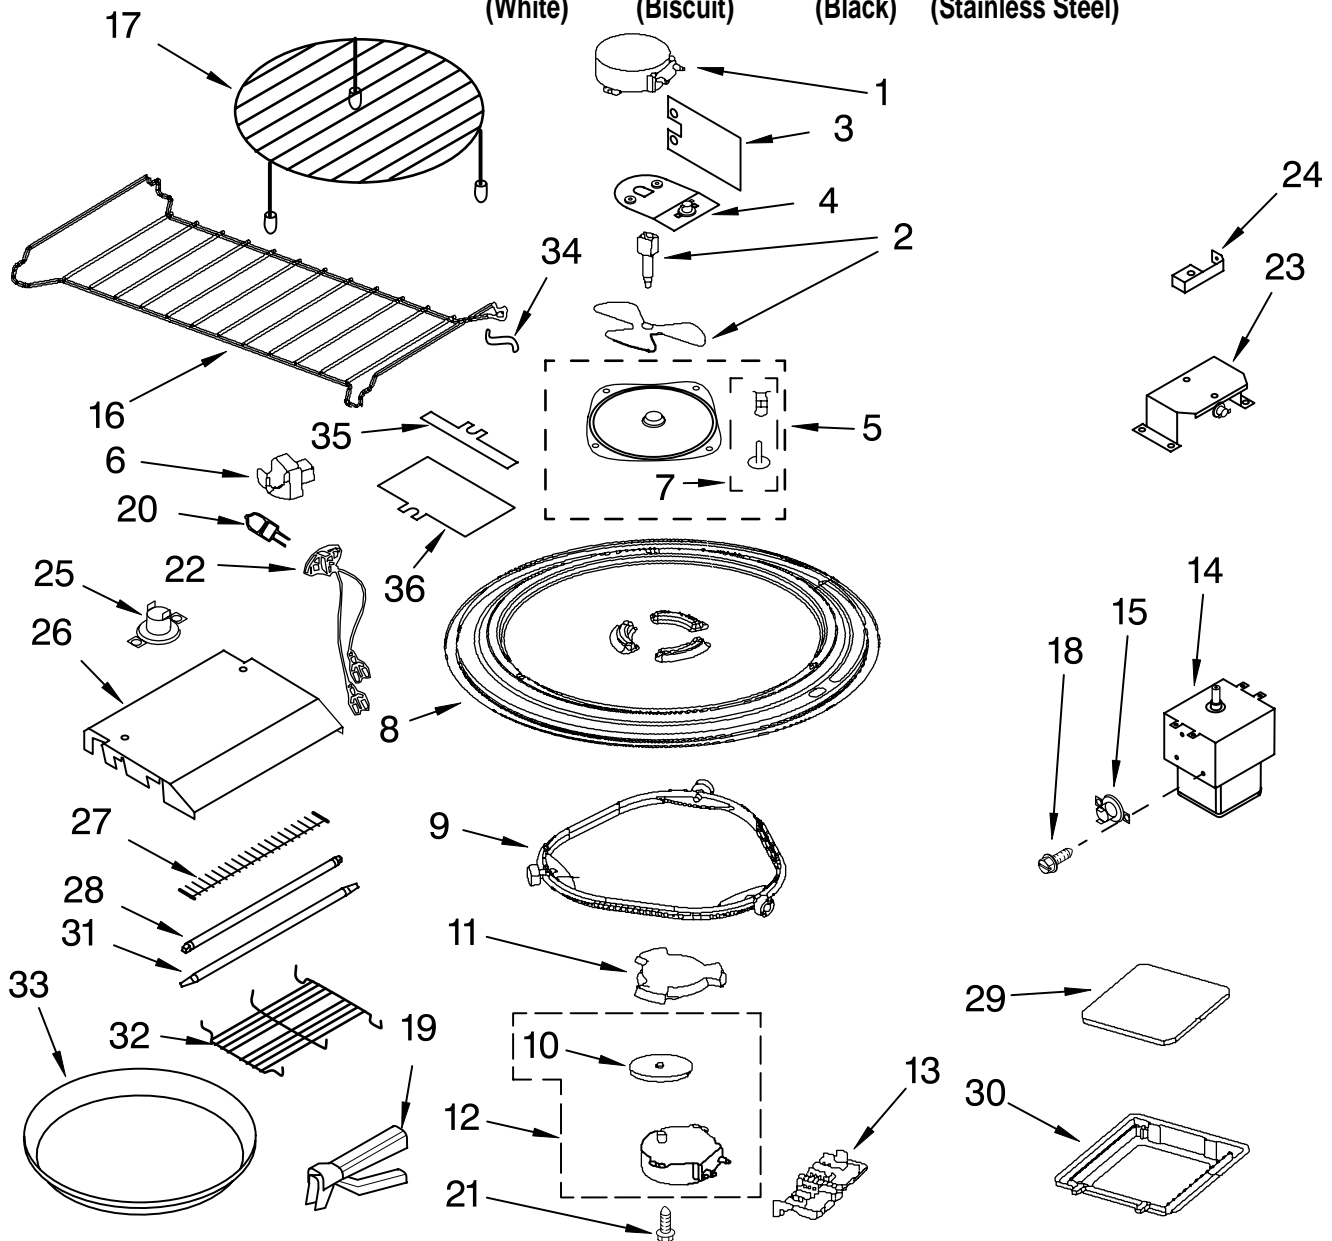

MAGNETRON AND TURNTABLE PARTS

For Models: GH6177XPQ1, GH6177XPT1, GH6177XPB1, GH6177XPS1
(White) (Biscuit) (Black) (Stainless Steel)

Illus. No.	Part No.	DESCRIPTION
1	8205044	Motor, Stirrer
2	8205202	Stirrer Shaft/Blade
3	8184485	Shield, Nomex
4	8184585	Thermostat/Bracket
5	8185059	Cover, Inlet Includes Nails and Bushings
6	4393849	Hook, Rack (4)
7	8184549	Nails/Bushings (5 of each)
8	4393799	Turntable
9	8205778	Ring, Turntable
10	8184109	Spacer, Waterproof
11	8205779	Driver, Turntable

Illus. No.	Part No.	DESCRIPTION
12	8183953	Motor, Turntable
13	4393756	Cover, Terminal
14	8184139	Magnetron
15	8184951	Thermostat
16	8205042	Rack
17	8184862	Grill
18	4393838	Screw
19	8204652	Handle, Crisper Plate
20	8185188	Halogen Light
21	4393832	Screw
22	8204669	Socket, Halogen Light
23	8184586	Thermostat/Bracket

Illus. No.	Part No.	DESCRIPTION
24	8184669	Bracket, Plug
25	8204995	Thermostat
26	8185060	Grill, Insulation Plate
27	8184837	Browner, Halogen
28	8184838	Quartz Tube, Soft Start
29	8169499	Glass, Lamp
30	8169646	Frame, Glass
31	8184839	Heater, Quartz
32	8205239	Cover, Protector
33	8204983	Plate, Crisp
34	8205039	Spacer
35	8185175	Shield, Front
36	8185176	Shield, Rear

FOR ORDERING INFORMATION REFER TO PARTS PRICE LIST