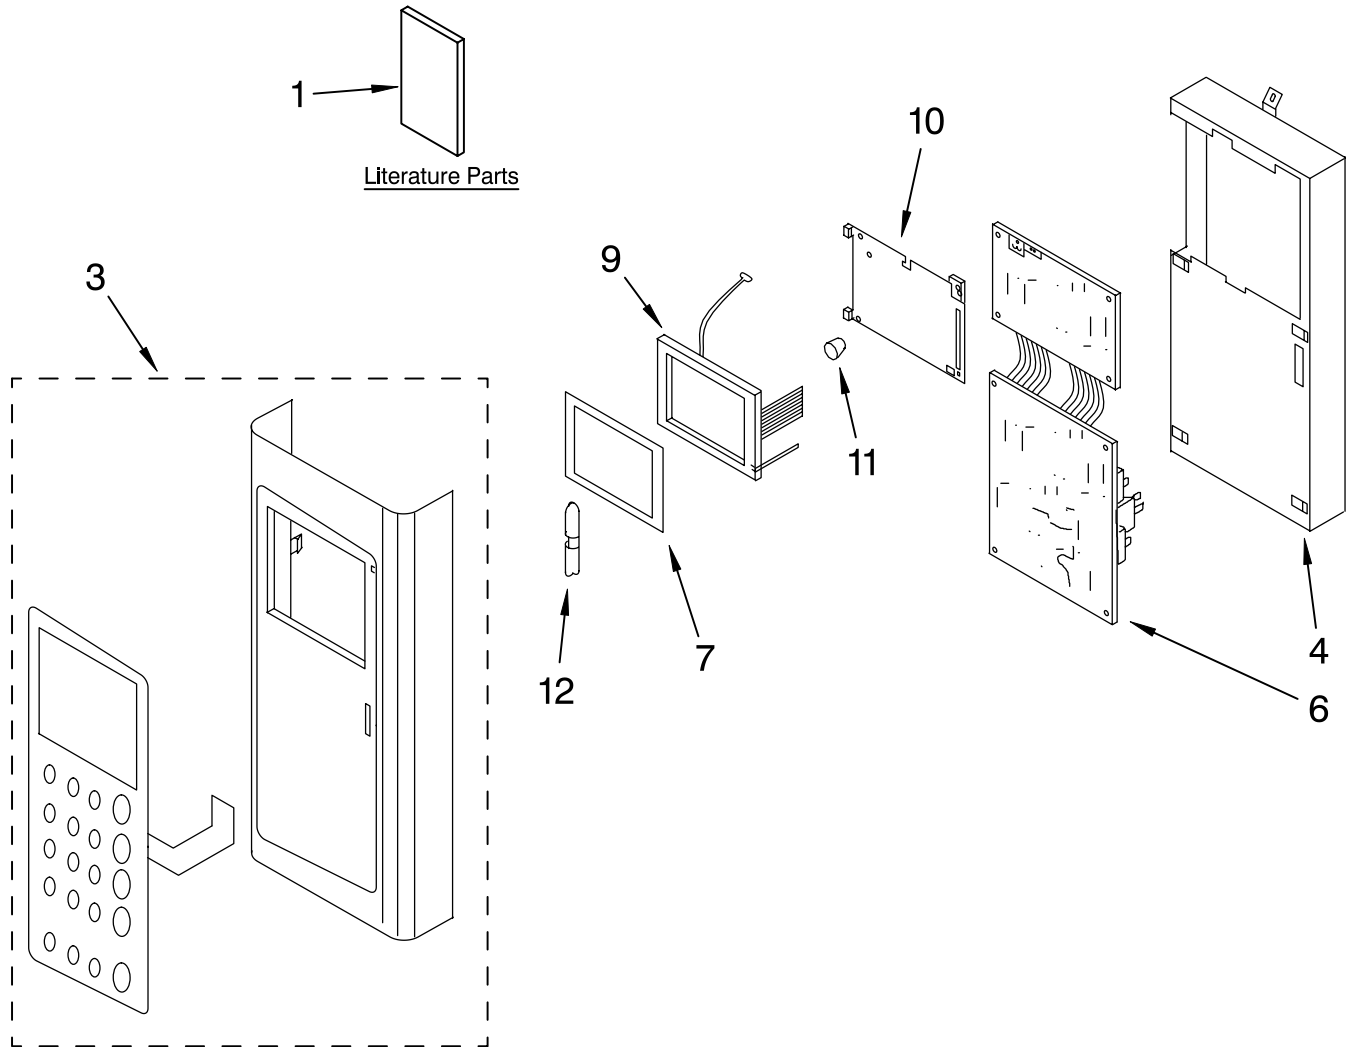

CONTROL PANEL PARTS

For Models: GH6177XPQ1, GH6177XPT1, GH6177XPB1, GH6177XPS1
(White) (Biscuit) (Black) (Stainless Steel)

MICROWAVE
HOOD
COMBINATION

Illus. No.	Part No.	DESCRIPTION
1		Literature Parts
	8204924	Use & Care Guide
	8205610	Tech Sheet
	8184059	Installation Instructions
	8204711	Cook Book
	8184891	Cook Guide Label

Illus. No.	Part No.	DESCRIPTION
3		Control Panel Assembly
	8205232	White
	8205233	Black
	8205234	Biscuit
	8205235	Stainless Steel
4	8205238	Bracket, Control

Illus. No.	Part No.	DESCRIPTION
6	8205237	Microcomputer
7	8184913	Ring, Rubber
9	8184914	LCD Assembly
10	8184915	Bracket, LCD
11	8185058	Bushing, Rubber
12	8205236	Sensor, Light Lens