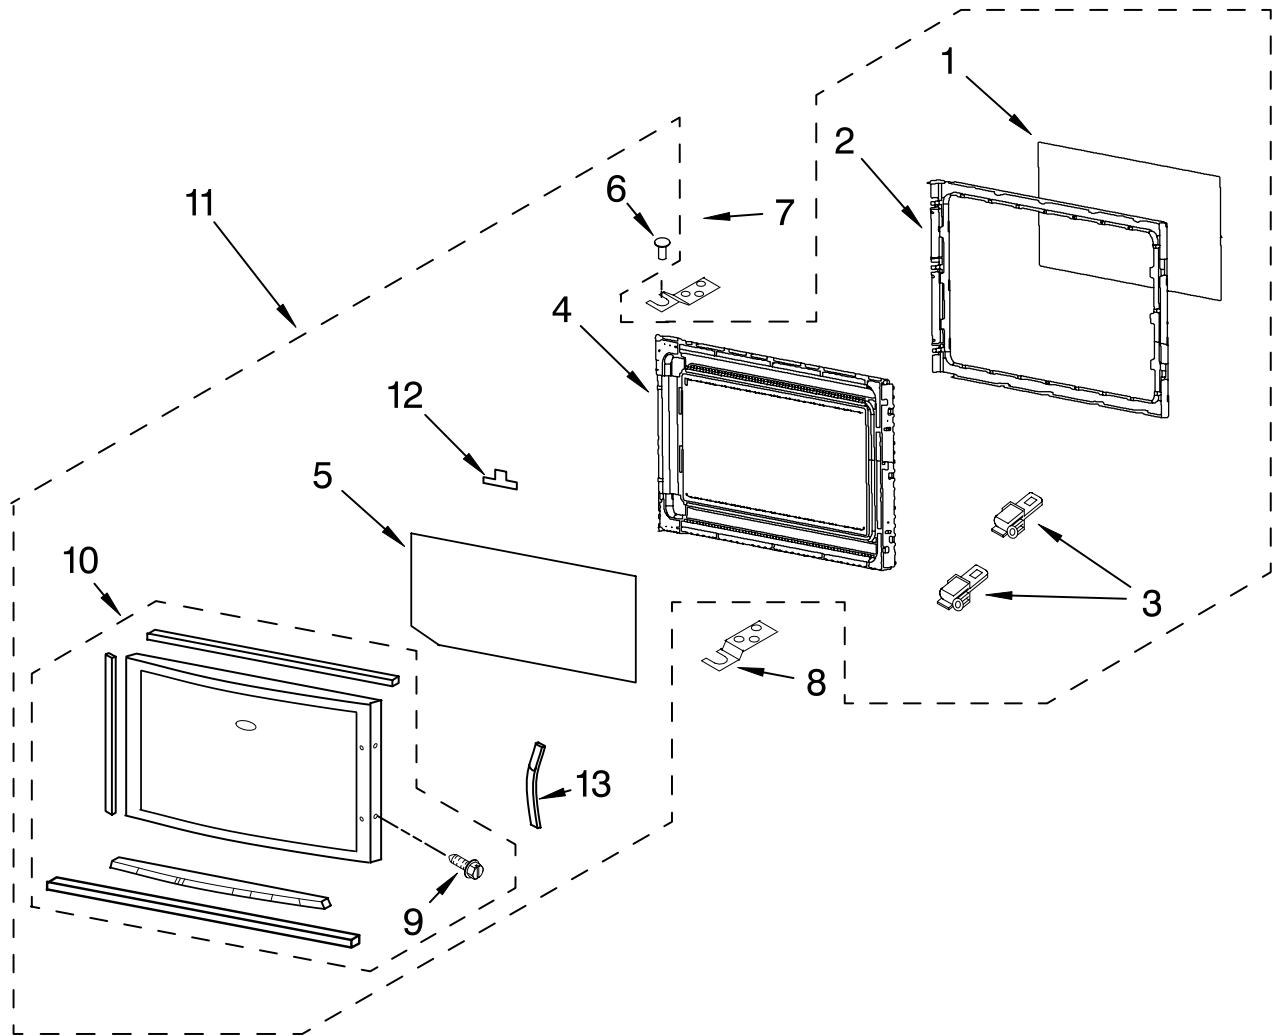

DOOR PARTS

For Models: GH6177XPQ1, GH6177XPT1, GH6177XPB1, GH6177XPS1
(White) (Biscuit) (Black) (Stainless Steel)

Illus. No.	Part No.	DESCRIPTION	Illus. No.	Part No.	DESCRIPTION	Illus. No.	Part No.	DESCRIPTION
1		Film, Back Included with #4	7	8204679	Hinge, Upper	11		Complete Door
2	8204680	Frame, Inner	8	8204678	Hinge, Lower		8205228	White
3	8184113	Latch, Door	9	8169479	Screw		8205229	Black
4		Body Asy, Door Includes #1	10		Frame Asy, Outer		8205230	Biscuit
	8185035	White		8205220	White		8205231	Stainless Steel
	8185038	Black		8205221	Black	12	8205218	Bracket, Door Glass
	8185037	Biscuit		8205222	Biscuit			Handle
5	8205219	Glass, Outer		8205223	Stainless Steel	13		White
6	8184922	Pivot, Door					8205224	White
							8205226	Black
							8205225	Biscuit
							8205227	Stainless Steel

FOR ORDERING INFORMATION REFER TO PARTS PRICE LIST