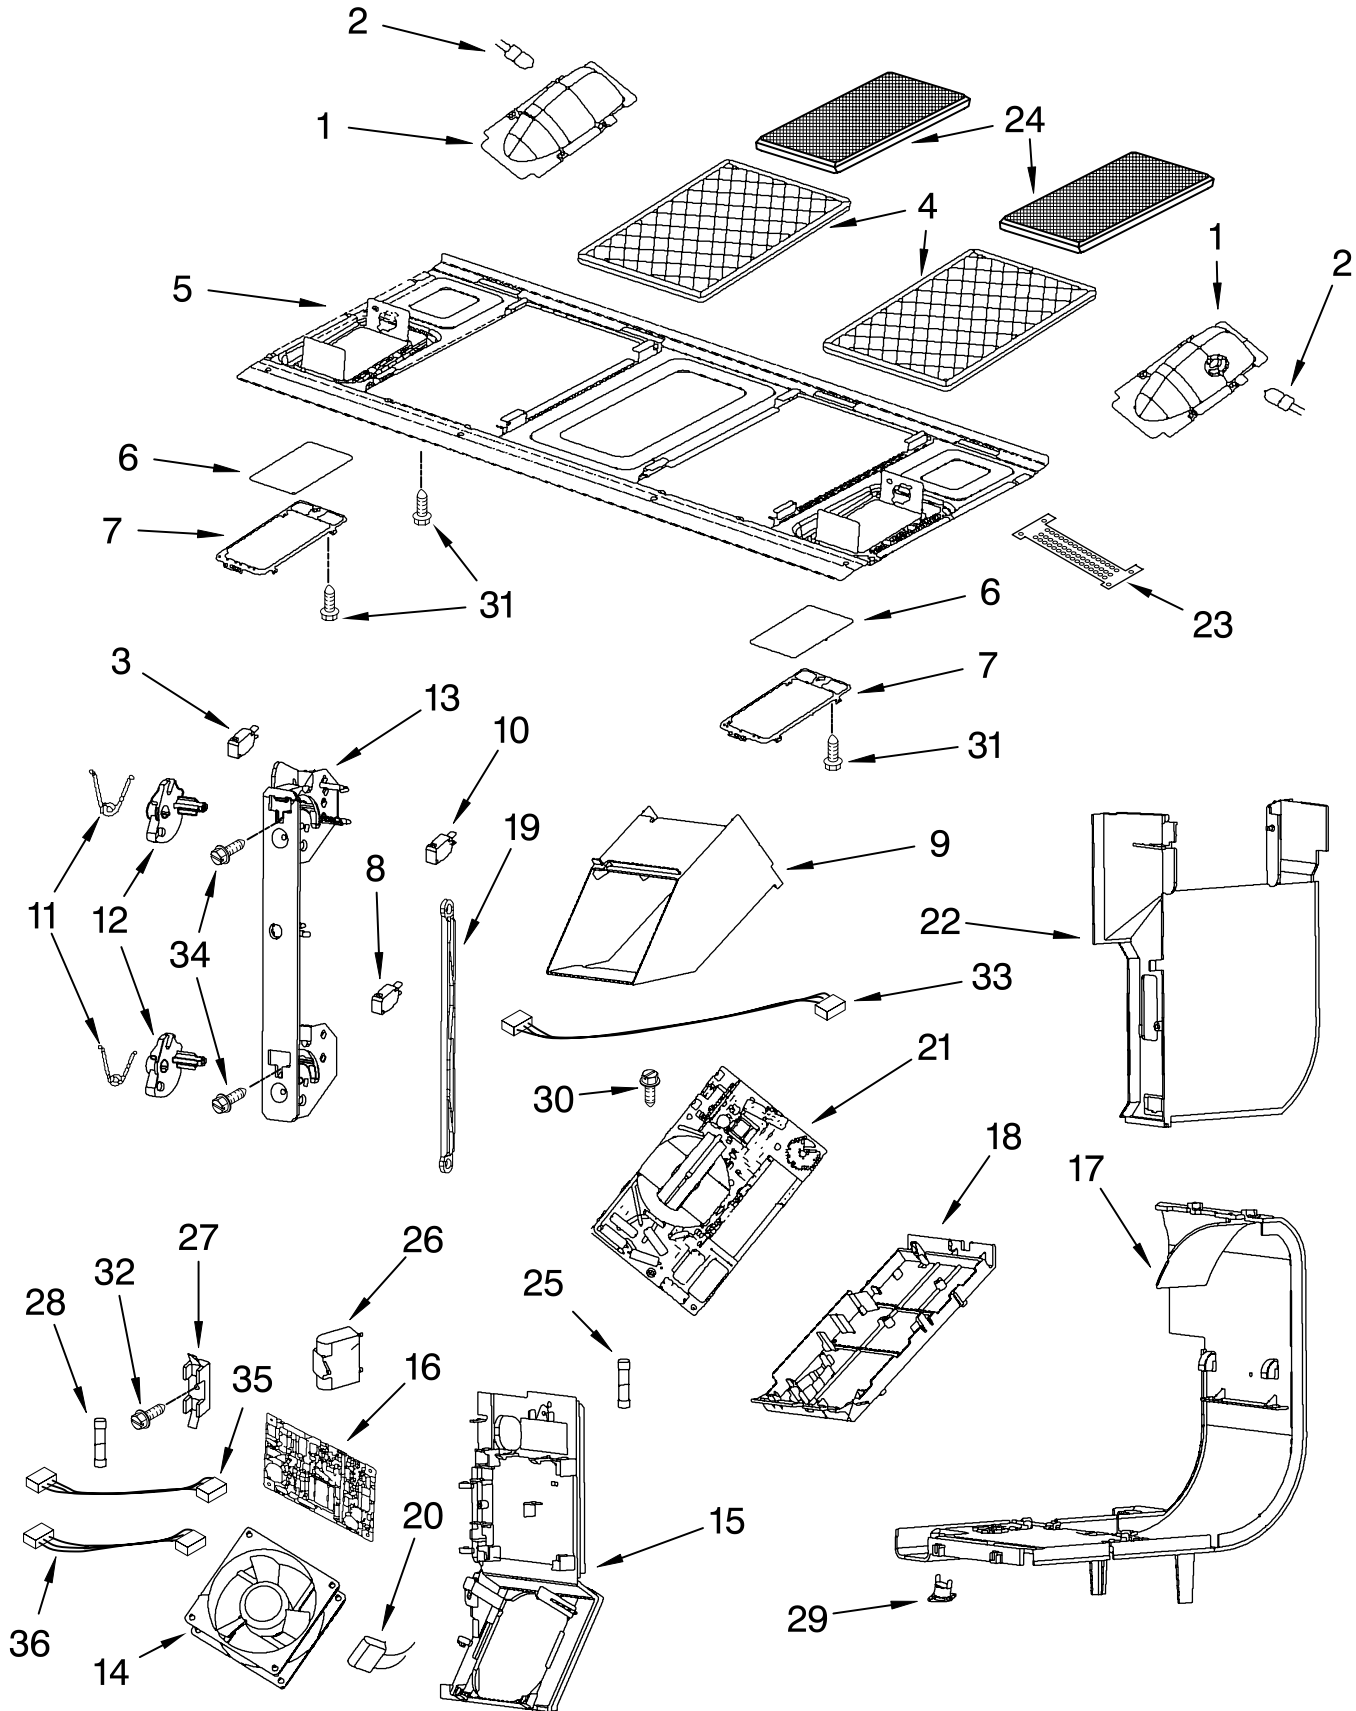

INTERIOR AND VENTILATION PARTS

For Models: GH6177XPQ1, GH6177XPT1, GH6177XPB1, GH6177XPS1
(White) (Biscuit) (Black) (Stainless Steel)

FOR ORDERING INFORMATION REFER TO PARTS PRICE LIST

INTERIOR AND VENTILATION PARTS

For Models: GH6177XPQ1, GH6177XPT1, GH6177XPB1, GH6177XPS1
(White) (Biscuit) (Black) (Stainless Steel)

Illus. No.	Part No.	DESCRIPTION
1		Reflector, Lamp
	8184194	Left
	8184132	Right
2	8185188	Lamp
3	4393598	Switch, Micro
4	8184003	Filter, Grease
5	8205366	Plate, Bottom
6	8184141	Glass, Lamp
7	8184889	Holder, Glass
8	4393599	Switch, Micro Primary/Secondary
9	8184124	Cover, Inverter
10	4393697	Switch, Micro
11	8169438	Spring, Interlock
12	8205211	Plate, Cam
13	8185189	Support, Interlock
14	8184875	Fan, DC 12 Volt
15	8184894	Housing, Fan
16	8204989	Inverter 40 W
17	8185032	Bracket, Holder
18	8184670	Holder, Inverter
19	8185190	Rod-Locking Link
20	8184093	Capacitor, 125 V
21	8205093	Inverter 1100 W
22	8185031	Plate, Side
23	8184887	Cable
24	8184002	Filter, Charcoal
25	8184579	Fuse (2) 4 Amp/250 Volt
26	8184204	Capacitor
27	8184312	Holder, Fuse
28	4393308	Fuse
29	8183998	Thermostat
30	8184199	Screw
31	4393835	Screw
32	8184200	Screw
33	8205014	Ribbon Cable (P2 To CN701 On 1100 W Inverter)
34	8169477	Screw
35	8205021	Ribbon Cable (P27 To CN153 On 40 W Inverter)
36	8205022	Ribbon Cable (P4 To CN151 On 40 W Inverter)

FOR ORDERING INFORMATION REFER TO PARTS PRICE LIST