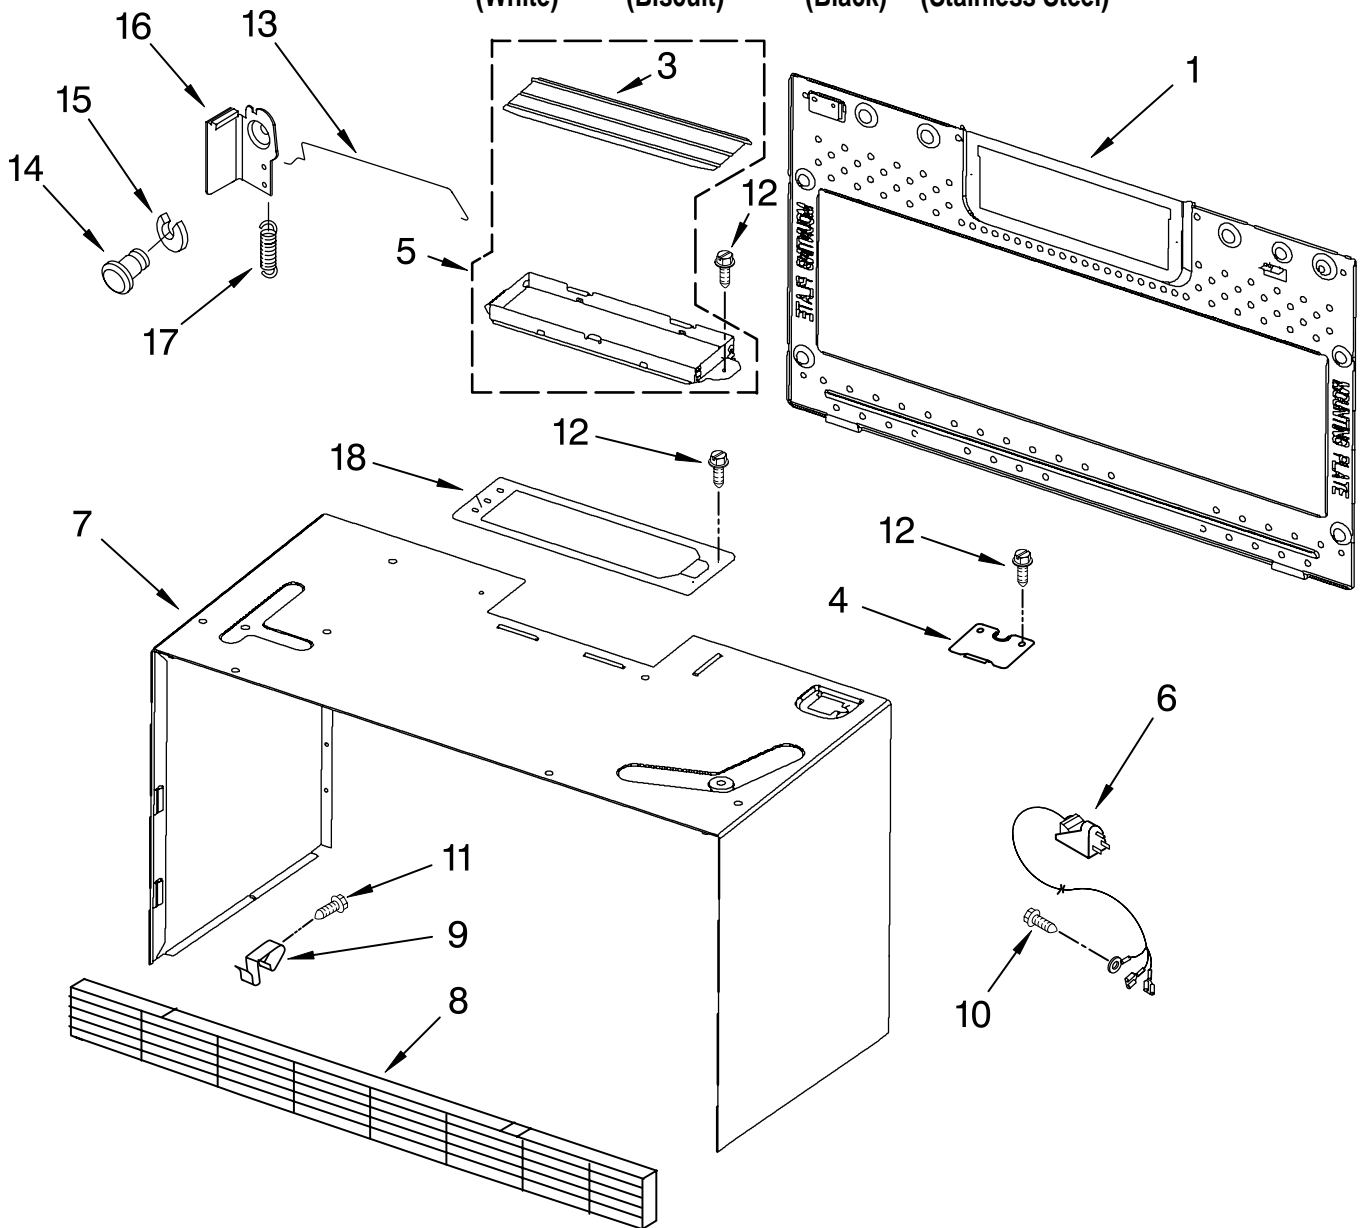

CABINET AND INSTALLATION PARTS

For Models: GH6177XPQ1, GH6177XPT1, GH6177XPB1, GH6177XPS1
(White) (Biscuit) (Black) (Stainless Steel)

Illus. No.	Part No.	DESCRIPTION
1	8184895	Plate, Mounting
3	4393713	Door, Damper
4	8184897	Lid, Power Cord
5	8205772	Damper Assembly
6	8184898	Cord, Power
7		Case, Outer
	8205207	White
	8205212	Black
	8205213	Biscuit

Illus. No.	Part No.	DESCRIPTION
8		Grille, Vent
	8205214	White
	8205215	Black
	8205216	Biscuit
	8205217	Stainless Steel
9	8184190	Clip, Grille
10	4393836	Screw
11	8169475	Screw
12	4393472	Screw
13	8184135	Rod
14	8169319	Latch Pivot
15	8169320	E-Ring

Illus. No.	Part No.	DESCRIPTION
16	8185033	Catch
17	8169374	Spring
18	8184902	Plate, Damper
Miscellaneous		
	8184603	Wire Harness (Includes Light Sockets)
	8169659	Installation, Hardware
	8184781	Template, Upper
	8183987	Template, Wall
	8169704	Screw, Top Mountng

FOR ORDERING INFORMATION REFER TO PARTS PRICE LIST